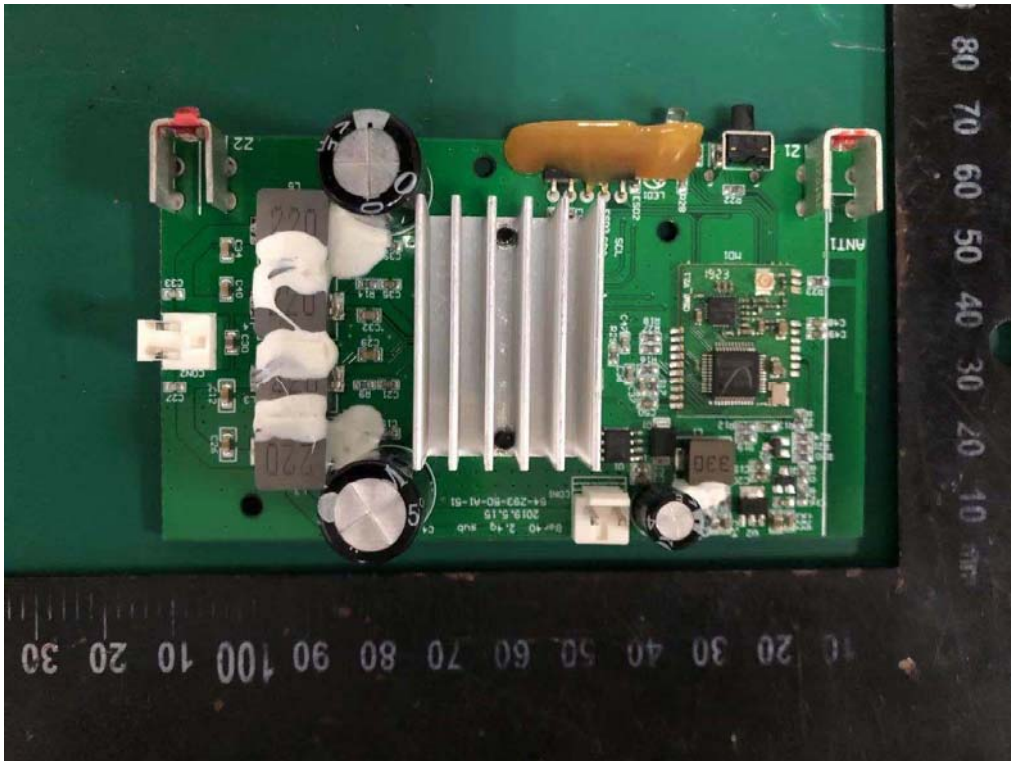

# Internal Photos

M/N: Sub 6.5

# Internal Photos

M/N: Sub 6.5

2.4G  
Wireless  
Antenna

**Internal Photos**

M/N: Sub 6.5