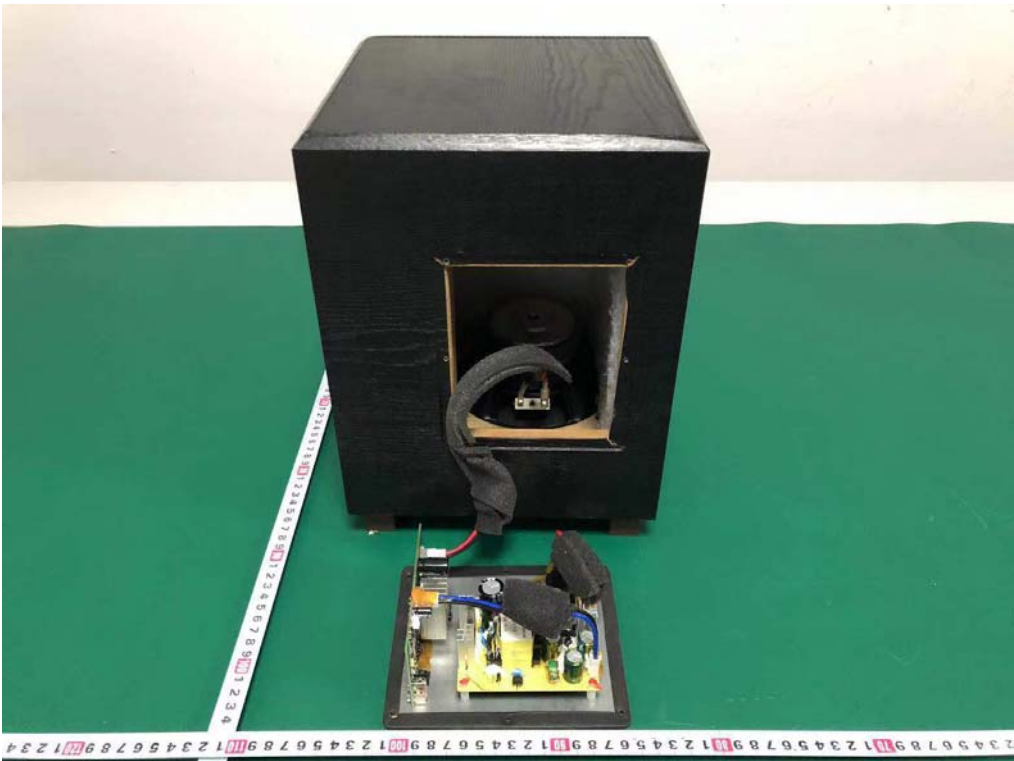

# Internal Photos

M/N: Sub 6.5

# Internal Photos

M/N: Sub 6.5

2.4G  
Wireless  
Antenna

**Internal Photos**

M/N: Sub 6.5