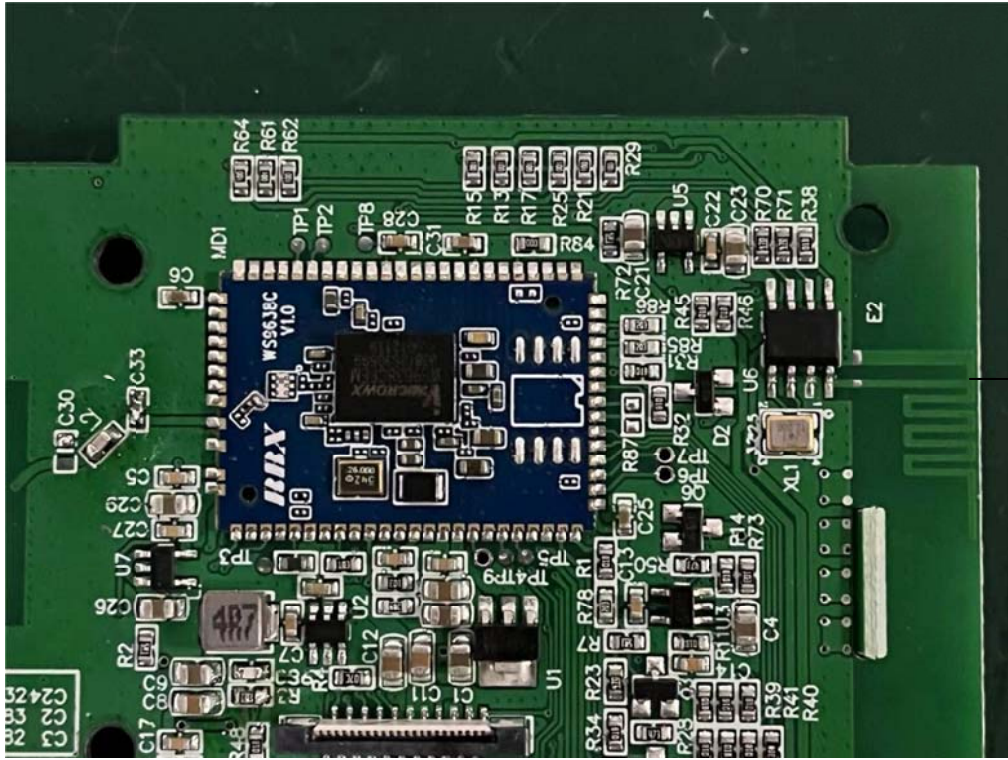

Internal Photos
M/N: Stealth XT 12-123080

Internal Photos
M/N: Stealth XT 12-123080

Internal Photos
M/N: Stealth XT 12-123080

Internal Photos

M/N: Stealth XT 12-123080

Internal Photos
M/N: Stealth XT 12-123080

Internal Photos

M/N: Stealth XT 12-123080

Remote receiving antenna