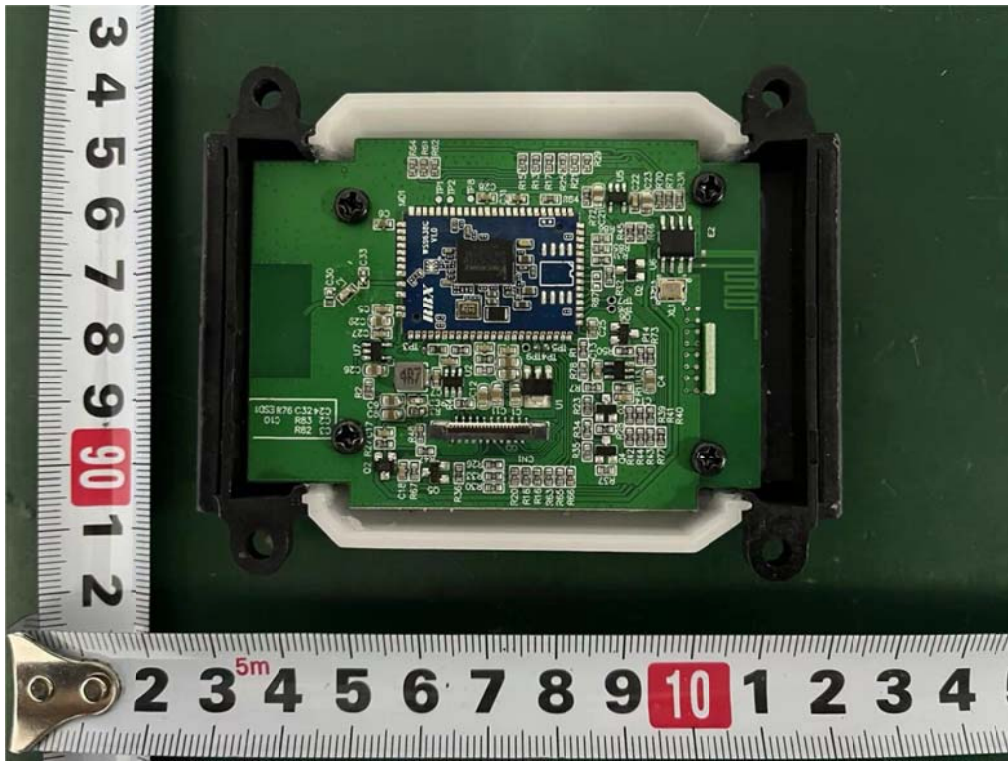

Internal Photos
M/N: Stealth XT 12-123080

Internal Photos
M/N: Stealth XT 12-123080

Internal Photos
M/N: Stealth XT 12-123080

Internal Photos

M/N: Stealth XT 12-123080

Internal Photos
M/N: Stealth XT 12-123080

Internal Photos

M/N: Stealth XT 12-123080

Remote receiving antenna