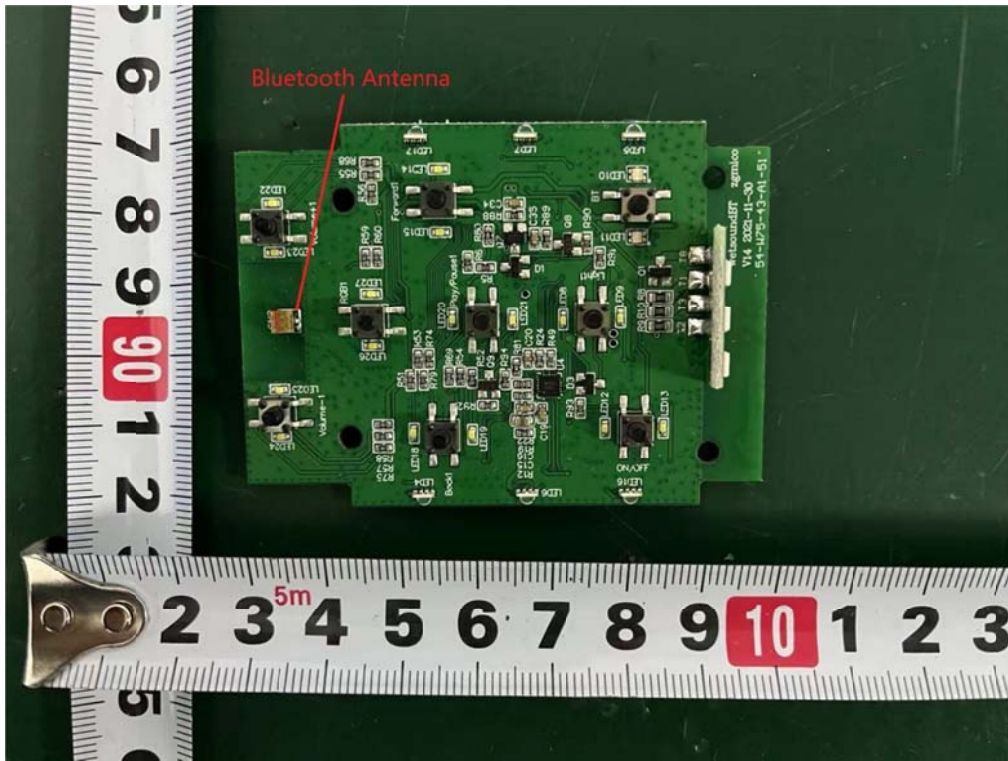

Internal Photos
M/N: Stealth XT 12-123080

Internal Photos
M/N: Stealth XT 12-123080

Internal Photos
M/N: Stealth XT 12-123080

Internal Photos

M/N: Stealth XT 12-123080

Internal Photos
M/N: Stealth XT 12-123080

Internal Photos

M/N: Stealth XT 12-123080

Remote receiving antenna