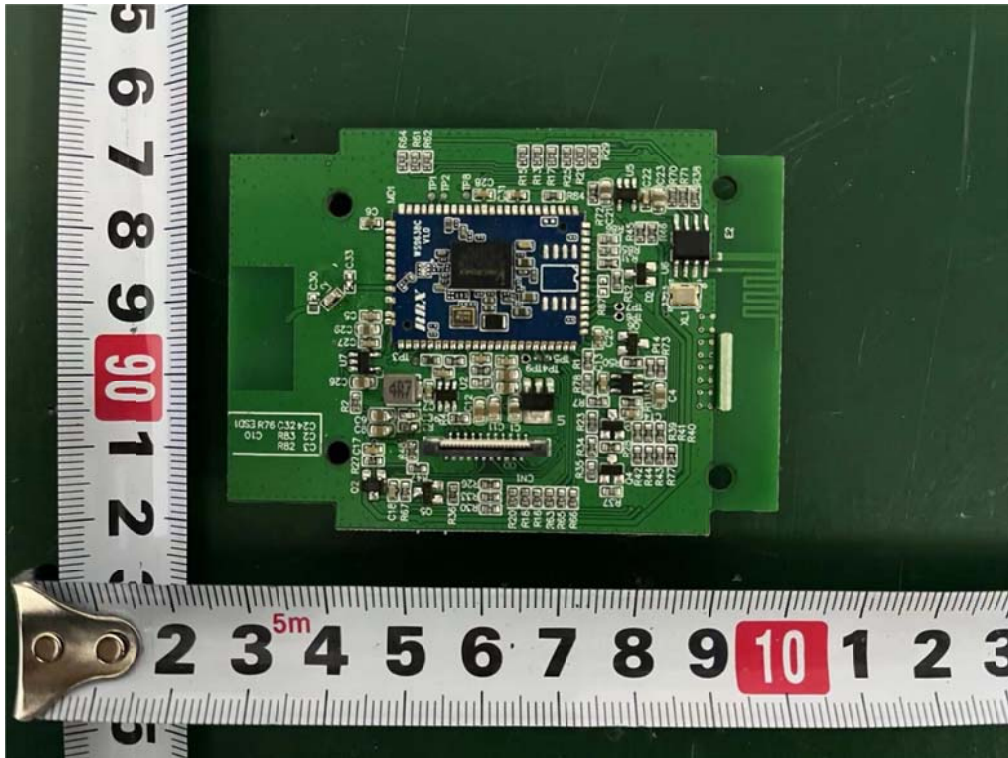

Internal Photos
M/N: Stealth XT 12-123080

Internal Photos
M/N: Stealth XT 12-123080

Internal Photos
M/N: Stealth XT 12-123080

Internal Photos

M/N: Stealth XT 12-123080

Internal Photos
M/N: Stealth XT 12-123080

Internal Photos

M/N: Stealth XT 12-123080

Remote receiving antenna