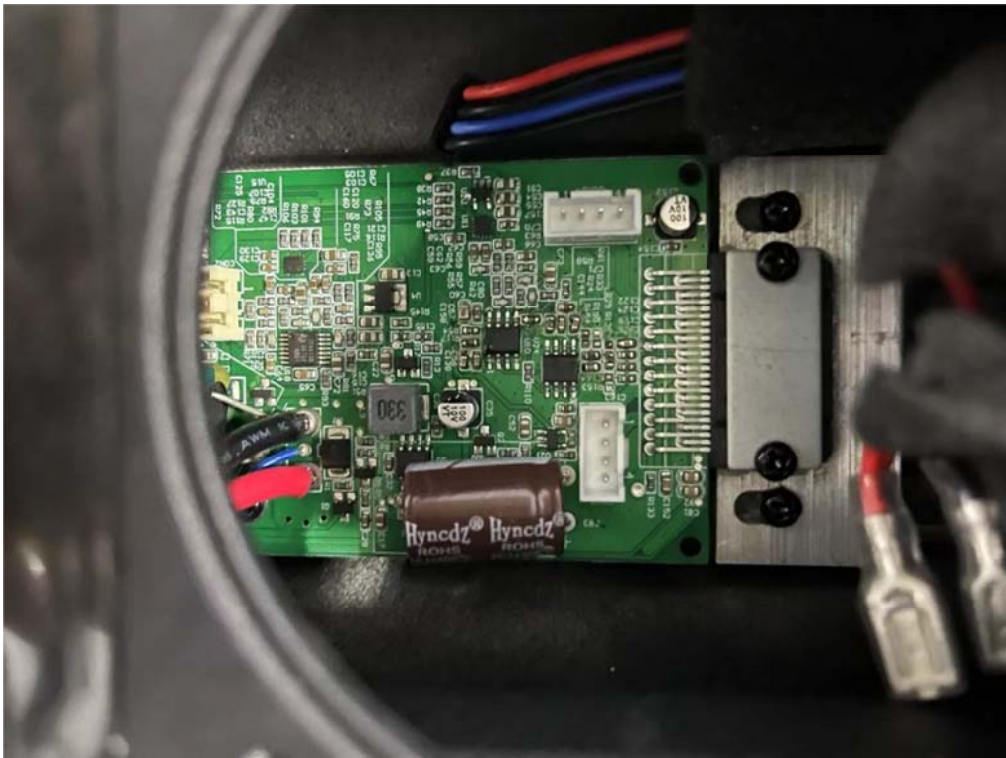

Internal Photos
M/N: Stealth XT 12-123080

Internal Photos
M/N: Stealth XT 12-123080

Internal Photos
M/N: Stealth XT 12-123080

Internal Photos

M/N: Stealth XT 12-123080

Internal Photos
M/N: Stealth XT 12-123080

Internal Photos

M/N: Stealth XT 12-123080

Remote receiving antenna