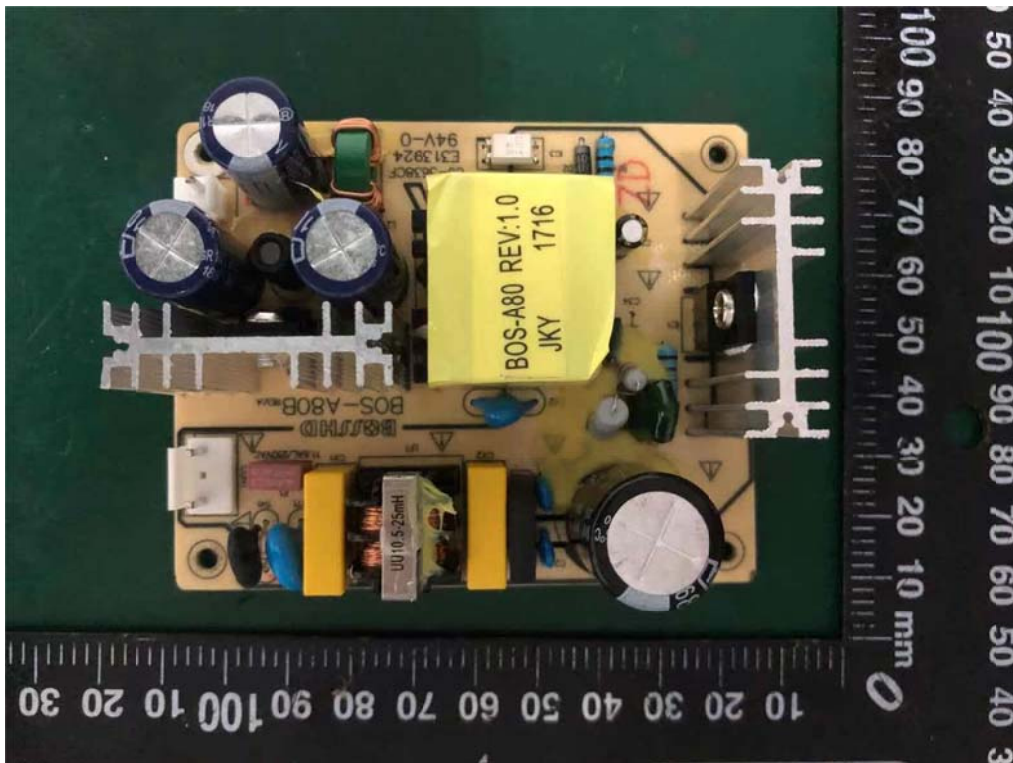

Internal Photos
M/N: ProMedia Heritage 2.1

Internal Photos
M/N: ProMedia Heritage 2.1

Internal Photos

M/N: ProMedia Heritage 2.1

Bluetooth Antenna

Internal Photos
M/N: ProMedia Heritage 2.1

Internal Photos

M/N: ProMedia Heritage 2.1