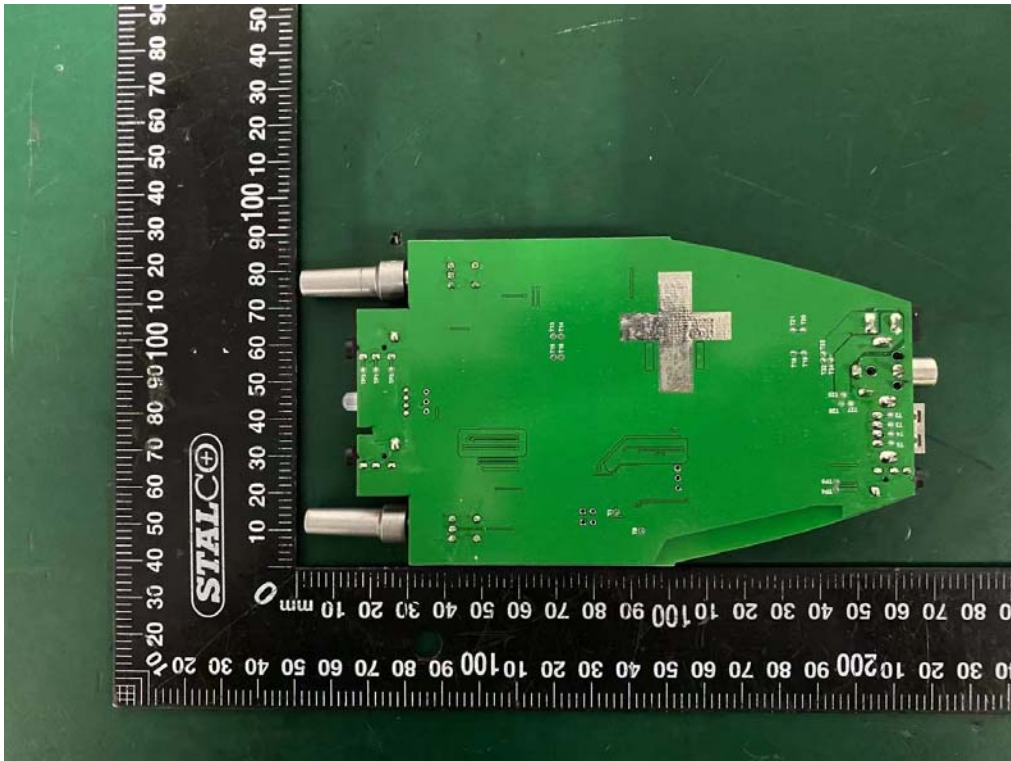

**Internal Photos**  
M/N: ProMedia 2.0

Internal Photos  
M/N: ProMedia 2.0

# Internal Photos

M/N: ProMedia 2.0

Bluetooth  
Antenna