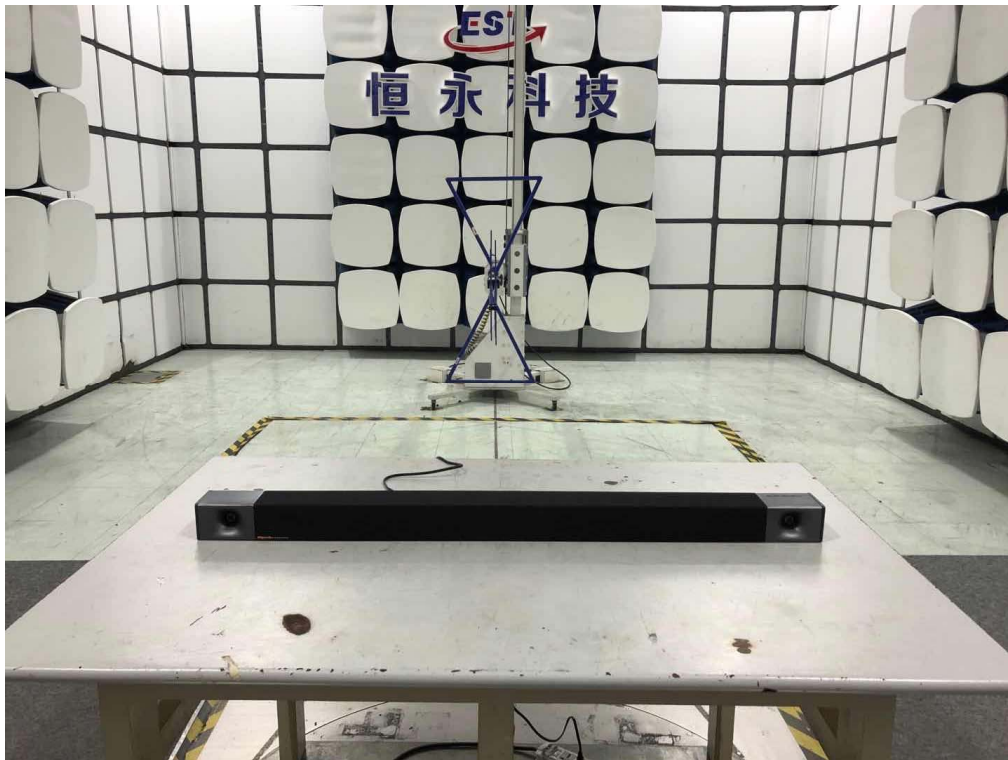

---

Conducted Test

M/N: Klipsch Cinema 800 Sound bar

Radiated Test (30-1000 MHz)

Radiated Test (Above 1GHz)

---

DFS