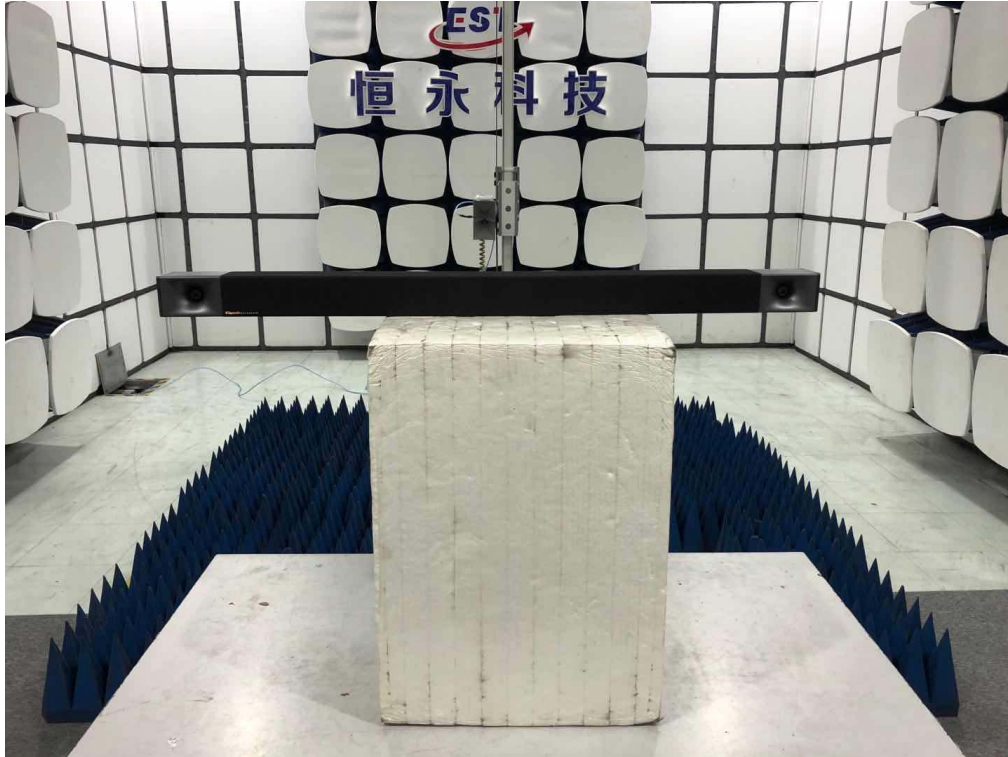

---

Conducted Test

M/N: Klipsch Cinema 800 Sound bar

Radiated Test (30-1000 MHz)

Radiated Test (Above 1GHz)

---

DFS