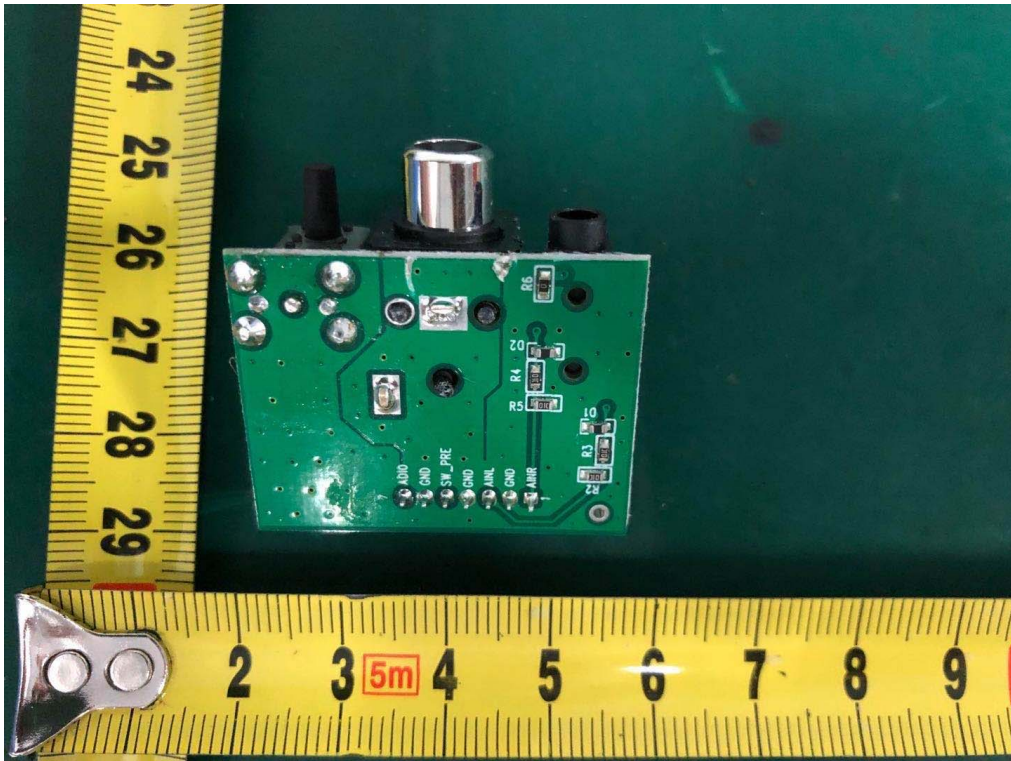

Internal Photos

M/N: Klipsch Cinema 1200 Sound Bar