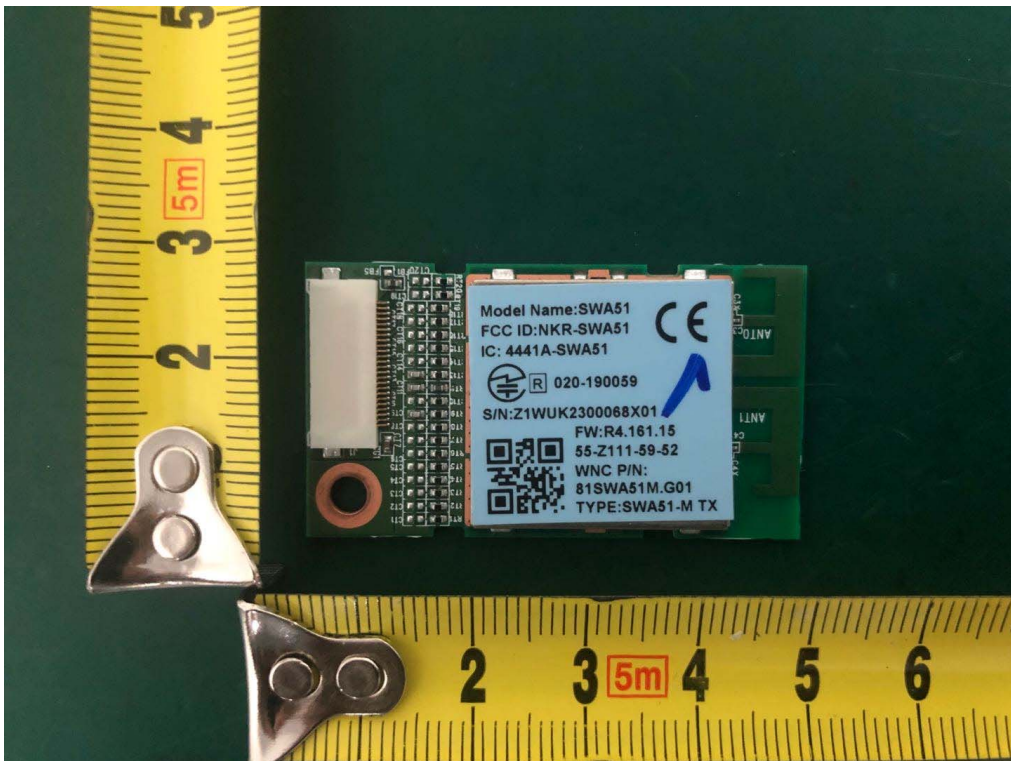

Internal Photos

M/N: Klipsch Cinema 1200 Sound Bar