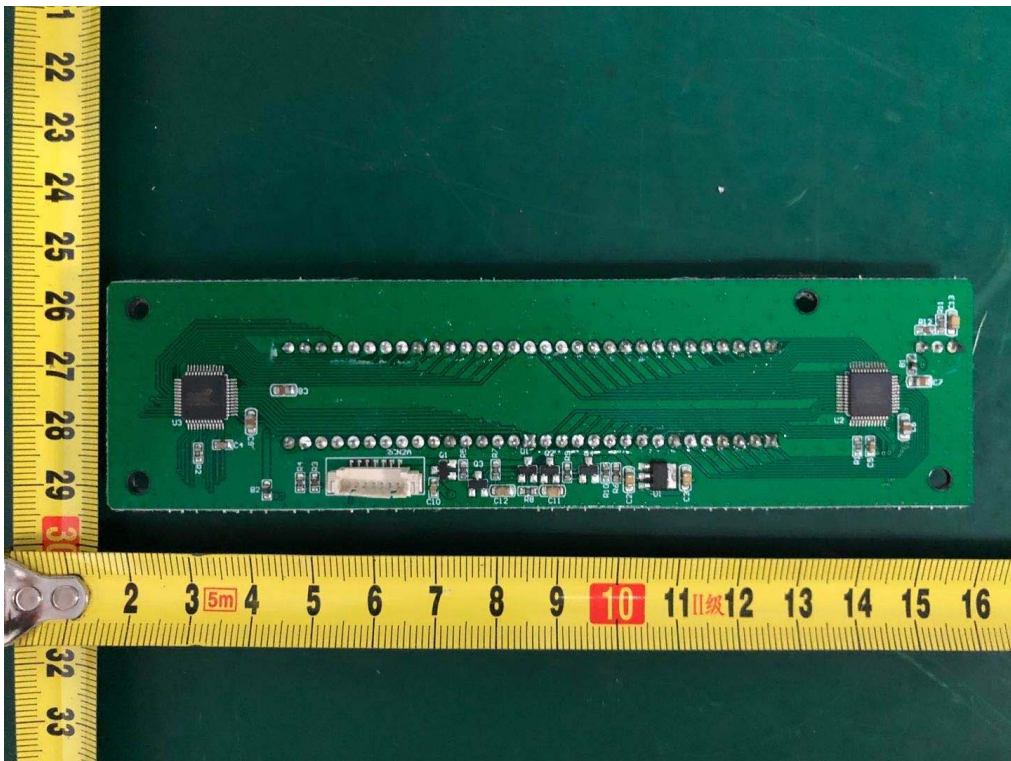

Internal Photos

M/N: Klipsch Cinema 1200 Sound Bar