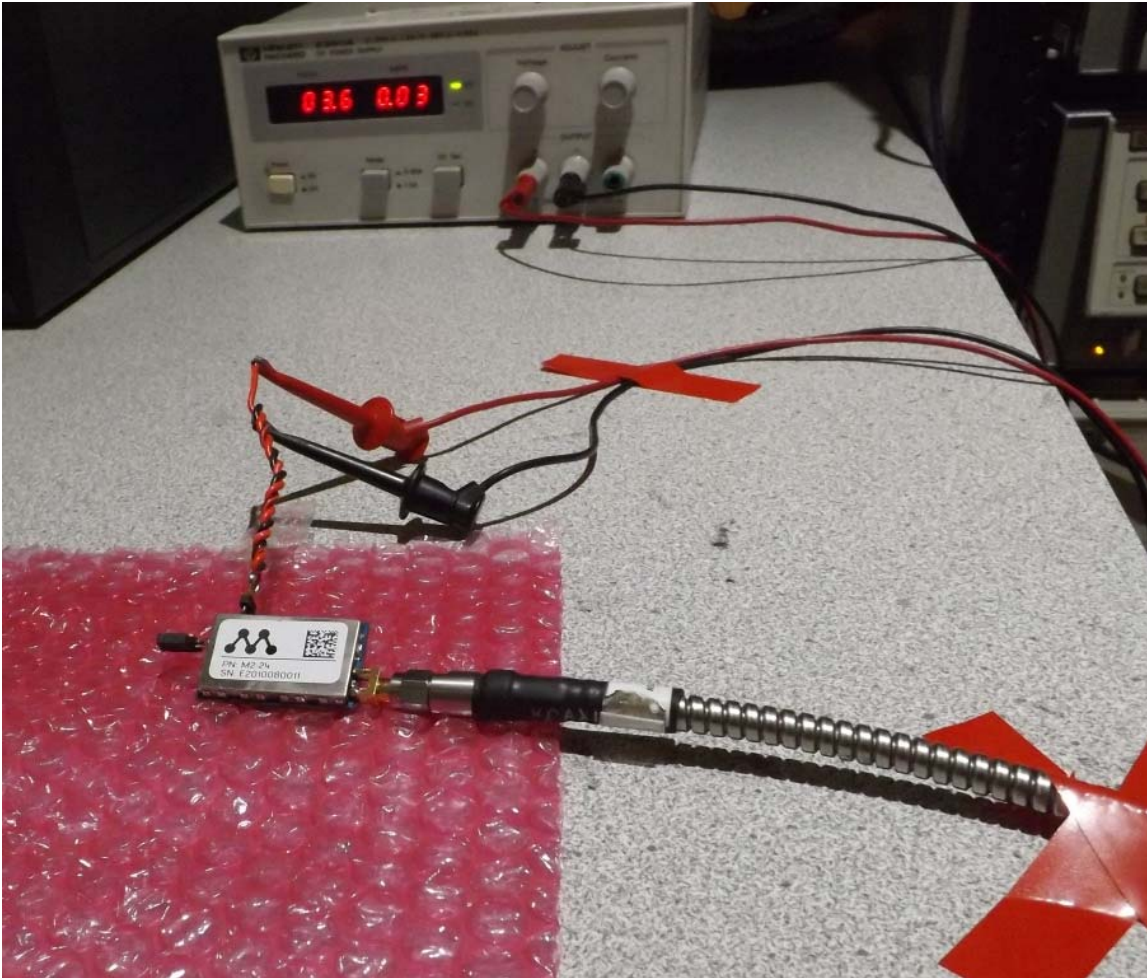

EXHIBIT 21 – PHOTOS – EMC SETUP

Figure E21.1 – Test Set Up - Conducted Measurements

Figure E21.2 – Test Set Up - Conducted Measurements

Figure E21.3 – Test Set Up - Radiated Measurements 30MHz – 1000MHz, Antenna #1

Figure E21.4 – Test Set Up - Radiated Measurements 30MHz – 1000MHz, Antenna #2

Figure E21.5 – Test Set Up - Radiated Measurements 1 – 4GHz, Antenna #1

Figure E21.6 – Test Set Up - Radiated Measurements 1 – 4GHz, Antenna #2