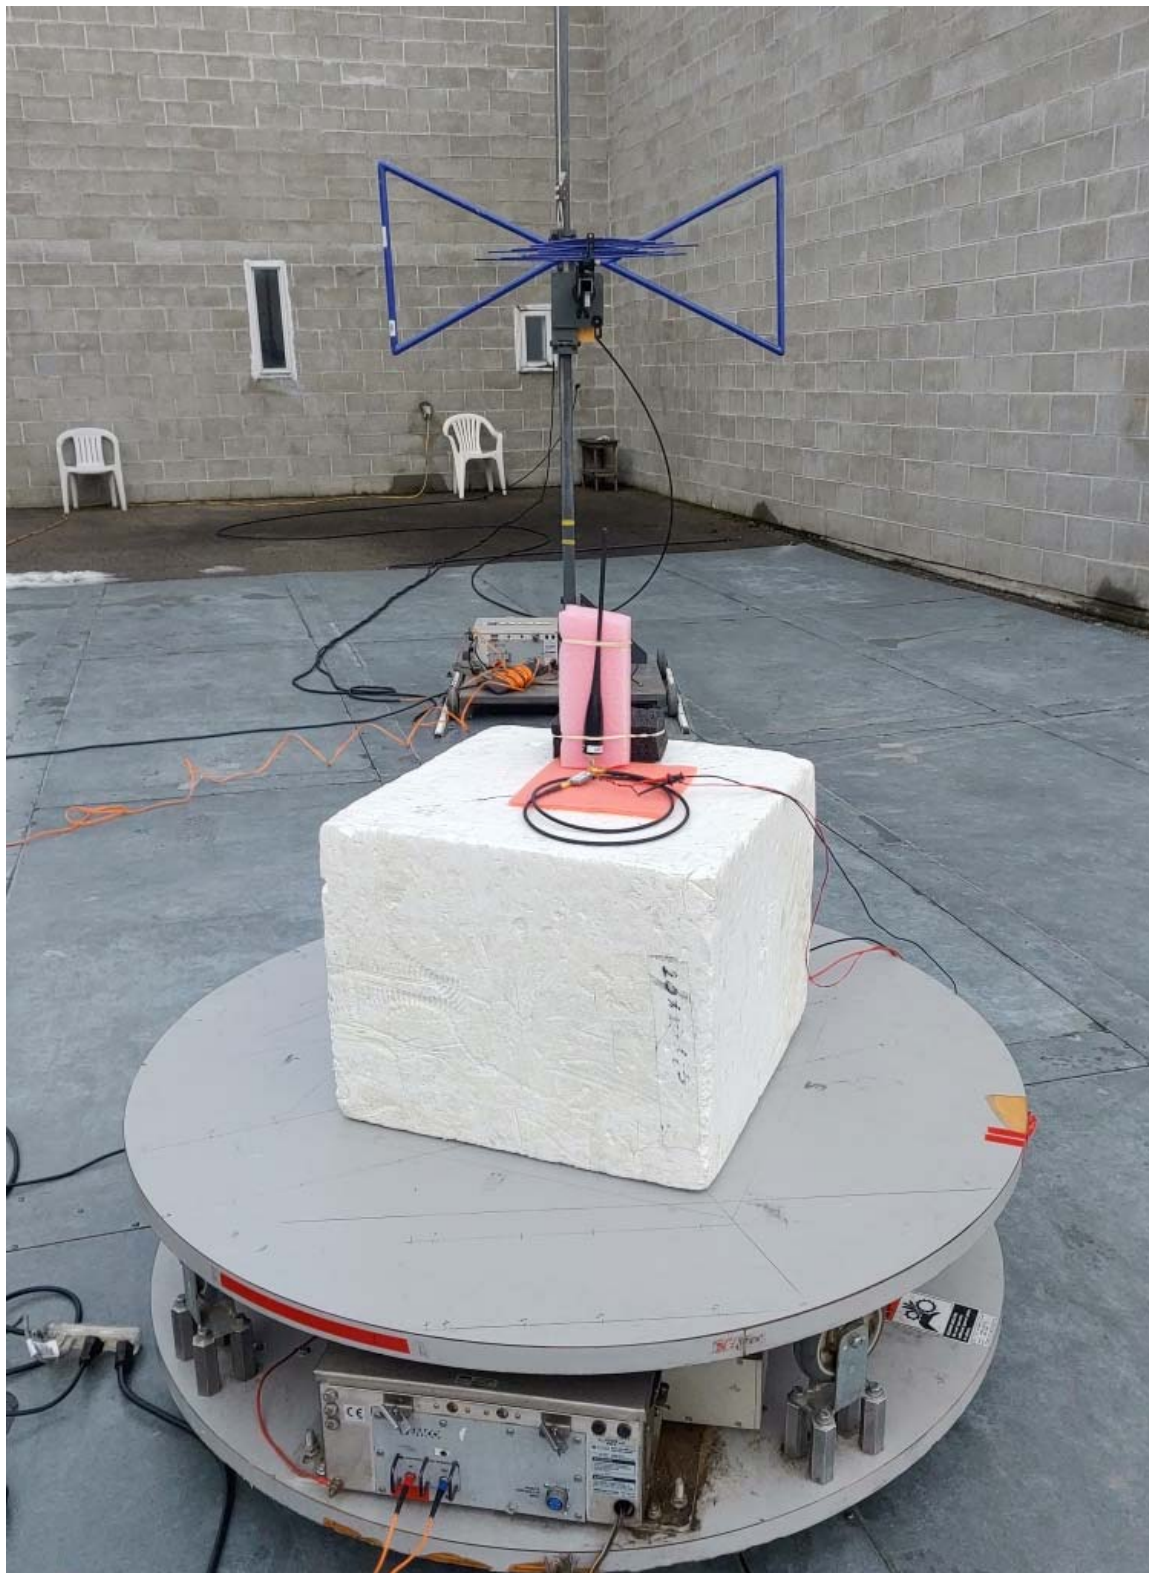

EXHIBIT 21 – PHOTOS – EMC SETUP

Figure E21.1 – Test Set Up - Conducted Measurements

Figure E21.2 – Test Set Up - Conducted Measurements

Figure E21.3 – Test Set Up - Radiated Measurements 30MHz – 1000MHz, Antenna #1

Figure E21.4 – Test Set Up - Radiated Measurements 30MHz – 1000MHz, Antenna #2

Figure E21.5 – Test Set Up - Radiated Measurements 1 – 4GHz, Antenna #1

Figure E21.6 – Test Set Up - Radiated Measurements 1 – 4GHz, Antenna #2