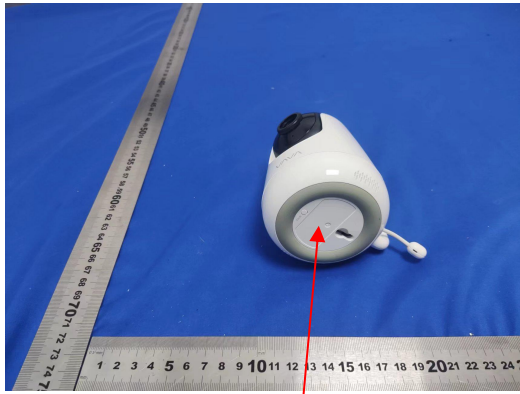

## Label and Label Location

FCC ID: 2ATJW-VA-IH006

L\*W: 10mm\*7mm

Black font on a white label