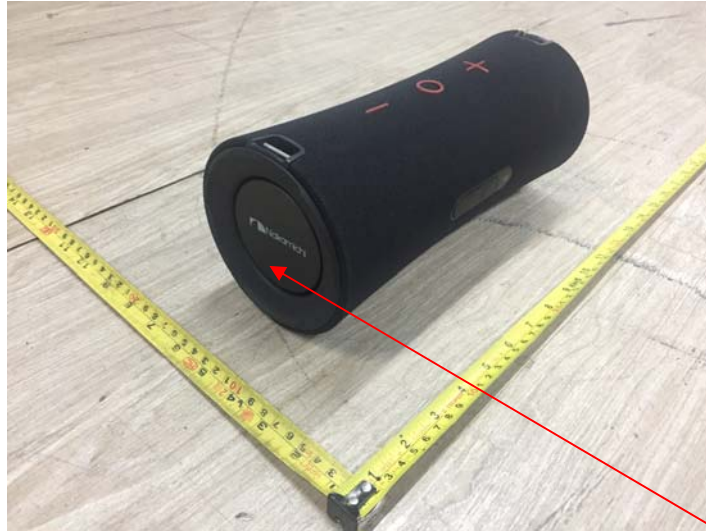

FCC ID Label Information

Label location:

FCCID: 2ATJS-PUNCH