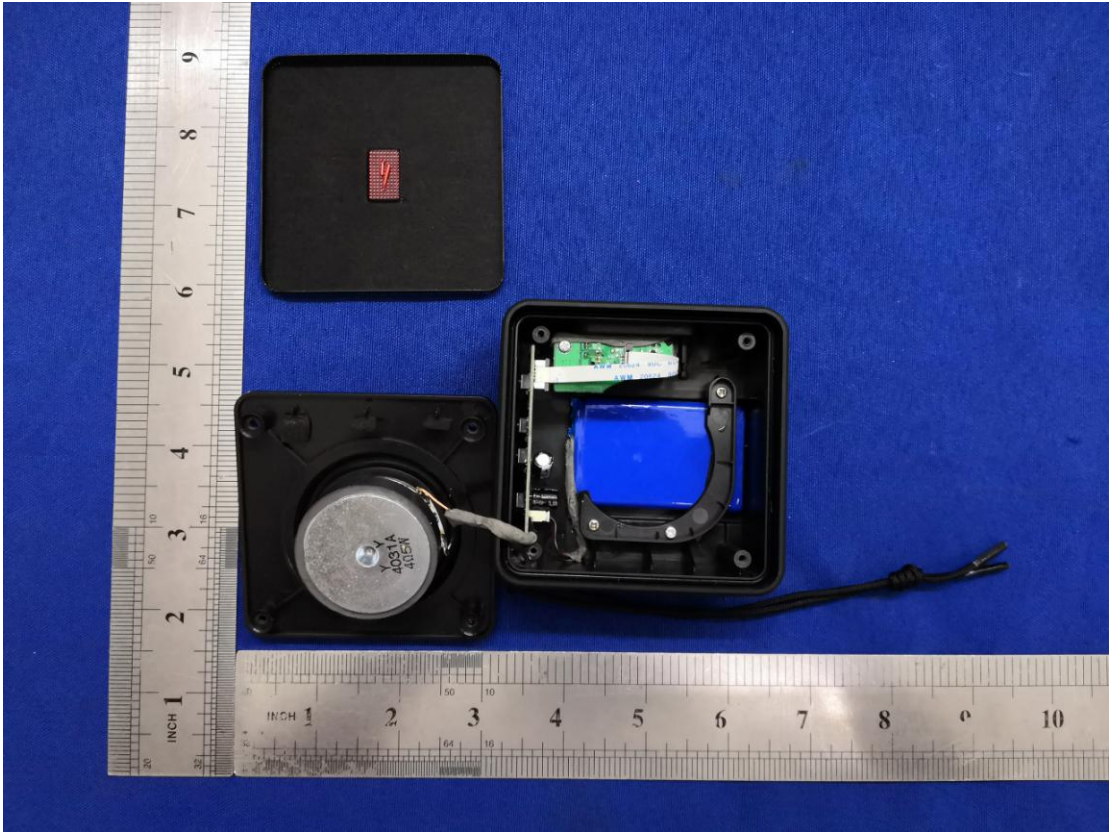

Internal photographs

FCC ID: 2ATJS-CUBEBOX

BT: PCB antenna