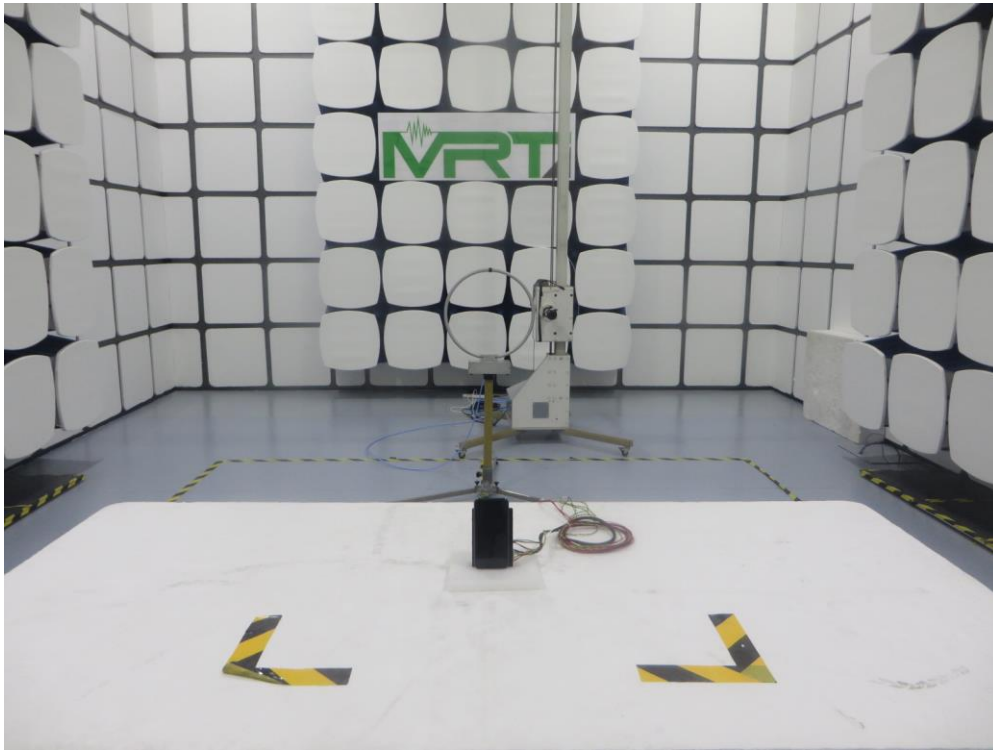

## EMC Test Setup Photo

Test Mode: Mode 1

Description: Radiated Emission Test Setup (30MHz ~ 1GHz)

Test Mode: Mode 2

Description: Radiated Emission Test Setup (30MHz ~ 1GHz)

Test Mode: Mode 3

Description: Radiated Emission Test Setup (30MHz ~ 1GHz)

## RF Test Setup Photo

Test Mode: Mode 1

Description: Radiated Spurious Emissions Test Setup for Below 30MHz

Test Mode: Mode 1

Description: Radiated Spurious Emissions Test Setup for Above 30MHz

Test Mode: Mode 2

Description: Radiated Spurious Emissions Test Setup for Below 30MHz

Test Mode: Mode 2

Description: Radiated Spurious Emissions Test Setup for Above 30MHz

Test Mode: Mode 3

Description: Radiated Spurious Emissions Test Setup for Below 30MHz

Test Mode: Mode 3

Description: Radiated Spurious Emissions Test Setup for Above 30MHz