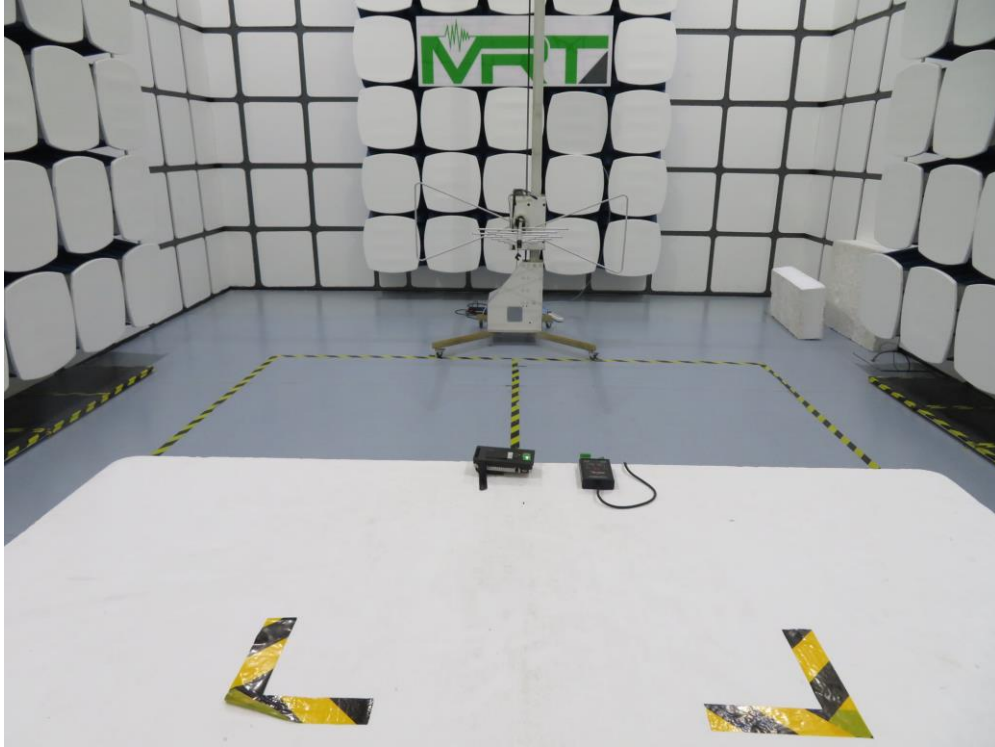

## EMC Test Setup Photo

Test Mode: Mode 1

Description: Radiated Emission Test Setup (30MHz ~ 1GHz)

Test Mode: Mode 2

Description: Radiated Emission Test Setup (30MHz ~ 1GHz)

Test Mode: Mode 3

Description: Radiated Emission Test Setup (30MHz ~ 1GHz)

## RF Test Setup Photo

Test Mode: Mode 1

Description: Radiated Spurious Emissions Test Setup for Below 30MHz

Test Mode: Mode 1

Description: Radiated Spurious Emissions Test Setup for Above 30MHz

Test Mode: Mode 2

Description: Radiated Spurious Emissions Test Setup for Below 30MHz

Test Mode: Mode 2

Description: Radiated Spurious Emissions Test Setup for Above 30MHz

Test Mode: Mode 3

Description: Radiated Spurious Emissions Test Setup for Below 30MHz

Test Mode: Mode 3

Description: Radiated Spurious Emissions Test Setup for Above 30MHz