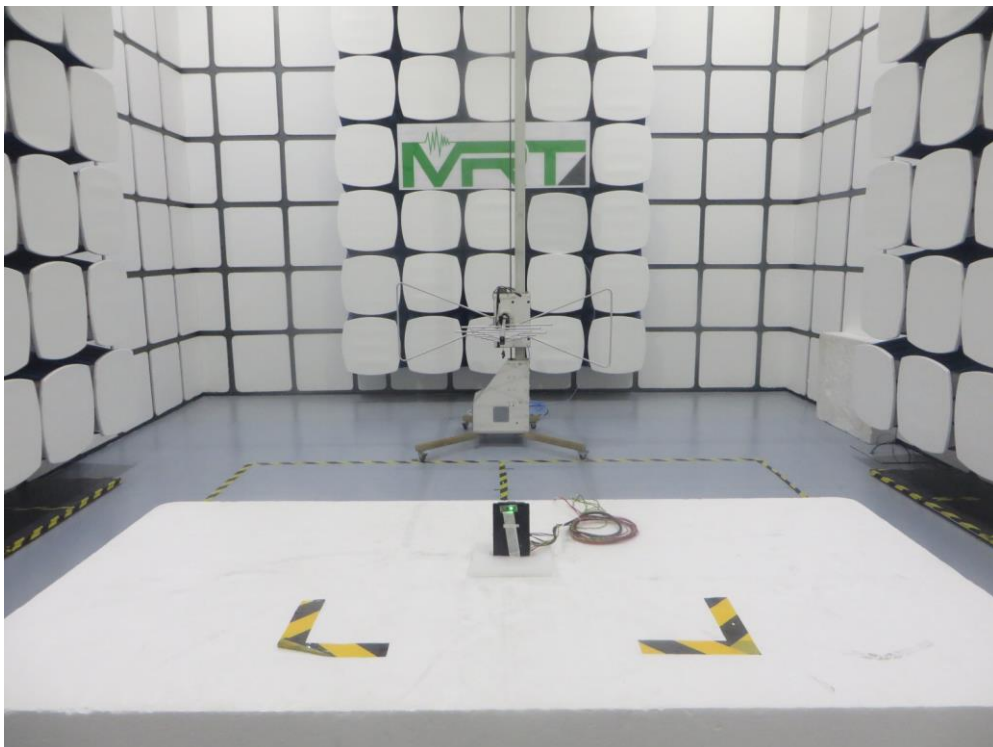

## EMC Test Setup Photo

Test Mode: Mode 1

Description: Radiated Emission Test Setup (30MHz ~ 1GHz)

Test Mode: Mode 2

Description: Radiated Emission Test Setup (30MHz ~ 1GHz)

Test Mode: Mode 3

Description: Radiated Emission Test Setup (30MHz ~ 1GHz)

## RF Test Setup Photo

Test Mode: Mode 1

Description: Radiated Spurious Emissions Test Setup for Below 30MHz

Test Mode: Mode 1

Description: Radiated Spurious Emissions Test Setup for Above 30MHz

Test Mode: Mode 2

Description: Radiated Spurious Emissions Test Setup for Below 30MHz

Test Mode: Mode 2

Description: Radiated Spurious Emissions Test Setup for Above 30MHz

Test Mode: Mode 3

Description: Radiated Spurious Emissions Test Setup for Below 30MHz

Test Mode: Mode 3

Description: Radiated Spurious Emissions Test Setup for Above 30MHz