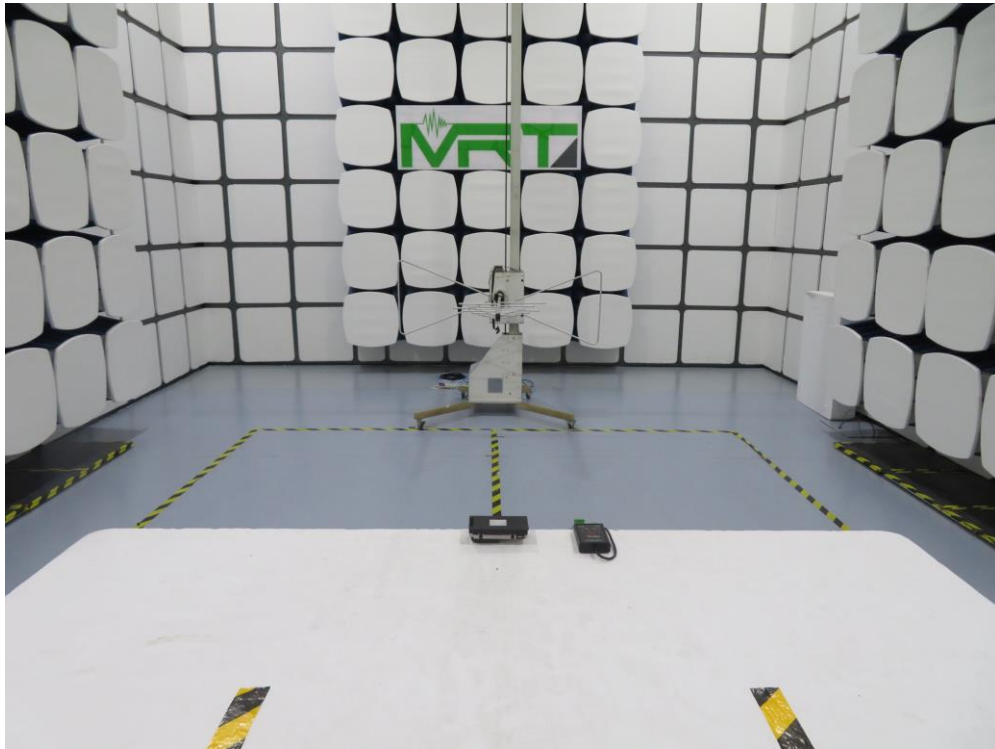

## EMC Test Setup Photo

Test Mode: Mode 1

Description: Radiated Emission Test Setup (30MHz ~ 1GHz)

Test Mode: Mode 2

Description: Radiated Emission Test Setup (30MHz ~ 1GHz)

Test Mode: Mode 3

Description: Radiated Emission Test Setup (30MHz ~ 1GHz)

## RF Test Setup Photo

Test Mode: Mode 1

Description: Radiated Spurious Emissions Test Setup for Below 30MHz

Test Mode: Mode 1

Description: Radiated Spurious Emissions Test Setup for Above 30MHz

Test Mode: Mode 2