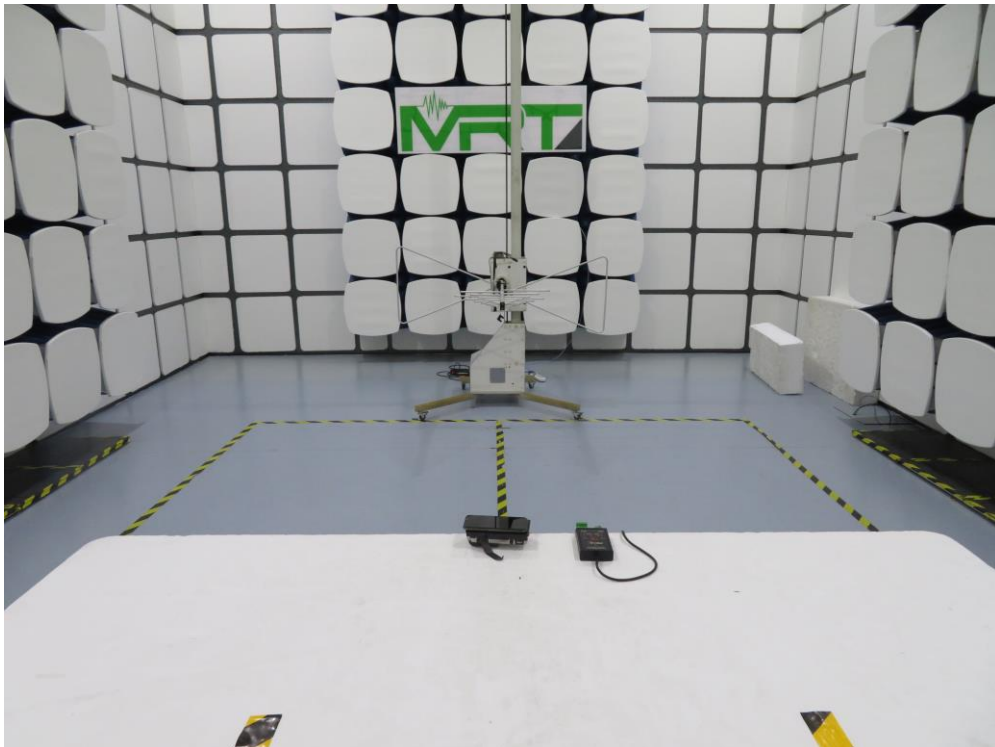

## EMC Test Setup Photo

Test Mode: Mode 1

Description: Radiated Emission Test Setup (30MHz ~ 1GHz)

Test Mode: Mode 2

Description: Radiated Emission Test Setup (30MHz ~ 1GHz)

Test Mode: Mode 3

Description: Radiated Emission Test Setup (30MHz ~ 1GHz)

## RF Test Setup Photo

Test Mode: Mode 1

Description: Radiated Spurious Emissions Test Setup for Below 30MHz

Test Mode: Mode 1

Description: Radiated Spurious Emissions Test Setup for Above 30MHz

Test Mode: Mode 2

Test Mode: Mode 3

Description: Radiated Spurious Emissions Test Setup for Above 30MHz