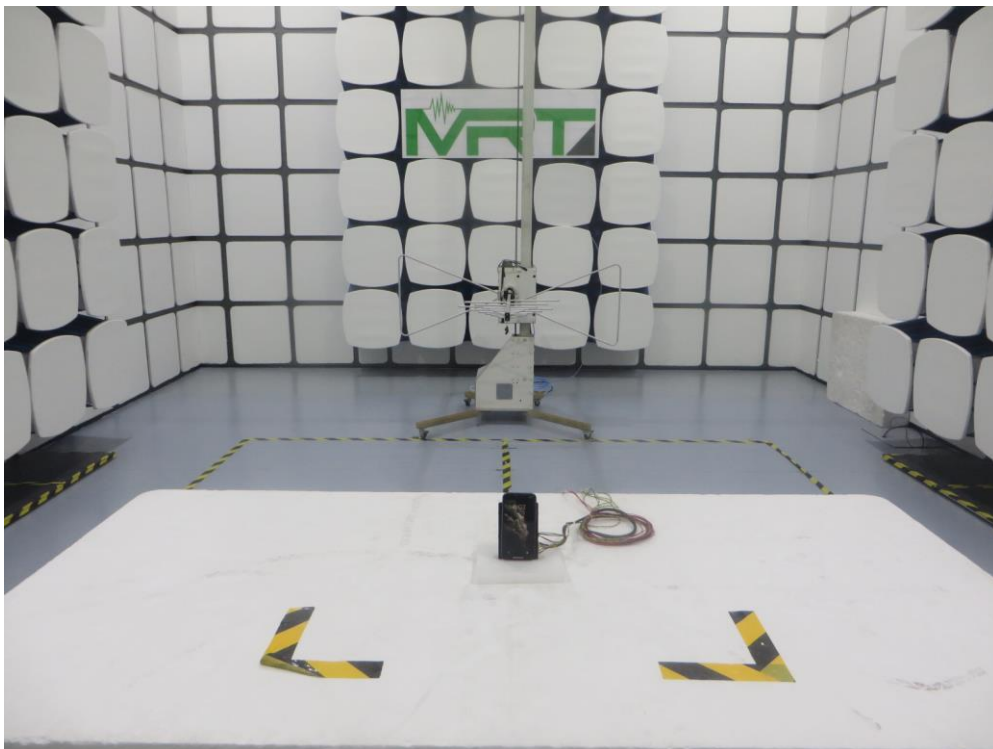

## EMC Test Setup Photo

Test Mode: Mode 1

Description: Radiated Emission Test Setup (30MHz ~ 1GHz)

Test Mode: Mode 2

Description: Radiated Emission Test Setup (30MHz ~ 1GHz)

Test Mode: Mode 3

Description: Radiated Emission Test Setup (30MHz ~ 1GHz)

## RF Test Setup Photo

Test Mode: Mode 1

Description: Radiated Spurious Emissions Test Setup for Below 30MHz

Test Mode: Mode 1

Description: Radiated Spurious Emissions Test Setup for Above 30MHz

Test Mode: Mode 2

Description: Radiated Spurious Emissions Test Setup for Below 30MHz

Test Mode: Mode 2

Description: Radiated Spurious Emissions Test Setup for Above 30MHz

Test Mode: Mode 3

Description: Radiated Spurious Emissions Test Setup for Below 30MHz

Test Mode: Mode 3

Description: Radiated Spurious Emissions Test Setup for Above 30MHz