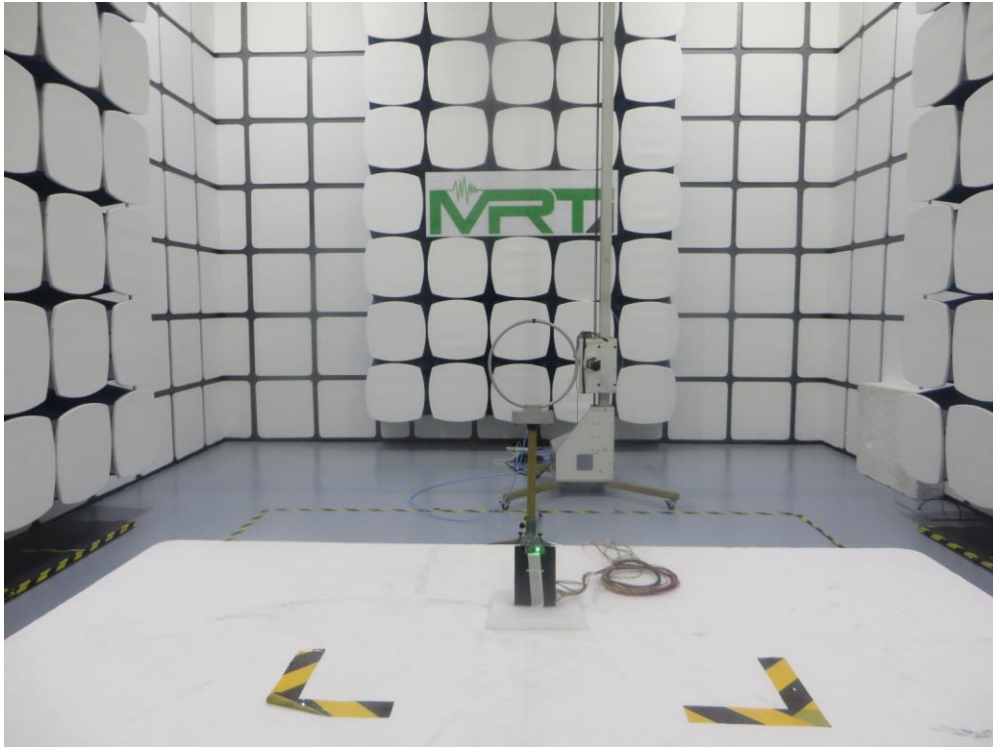

## EMC Test Setup Photo

Test Mode: Mode 1

Description: Radiated Emission Test Setup (30MHz ~ 1GHz)

Test Mode: Mode 2

Description: Radiated Emission Test Setup (30MHz ~ 1GHz)

Test Mode: Mode 3

Description: Radiated Emission Test Setup (30MHz ~ 1GHz)

## RF Test Setup Photo

Test Mode: Mode 1

Description: Radiated Spurious Emissions Test Setup for Below 30MHz

Test Mode: Mode 1

Description: Radiated Spurious Emissions Test Setup for Above 30MHz

Test Mode: Mode 2

Test Mode: Mode 3

Description: Radiated Spurious Emissions Test Setup for Above 30MHz