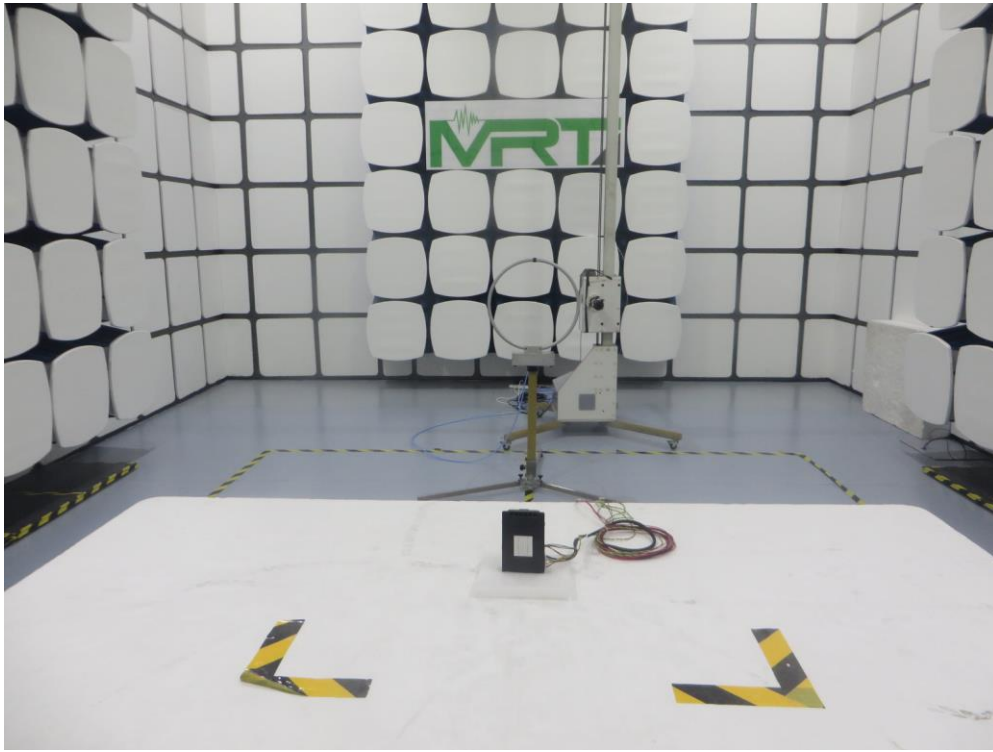

## RF Test Setup Photo

Test Mode: Mode 1

Description: Radiated Spurious Emissions Test Setup for Below 30MHz

Test Mode: Mode 1

Description: Radiated Spurious Emissions Test Setup for Above 30MHz

Test Mode: Mode 2

Description: Radiated Spurious Emissions Test Setup for Below 30MHz

Test Mode: Mode 2

Description: Radiated Spurious Emissions Test Setup for Above 30MHz

Test Mode: Mode 3

Description: Radiated Spurious Emissions Test Setup for Below 30MHz

Test Mode: Mode 3

Description: Radiated Spurious Emissions Test Setup for Above 30MHz