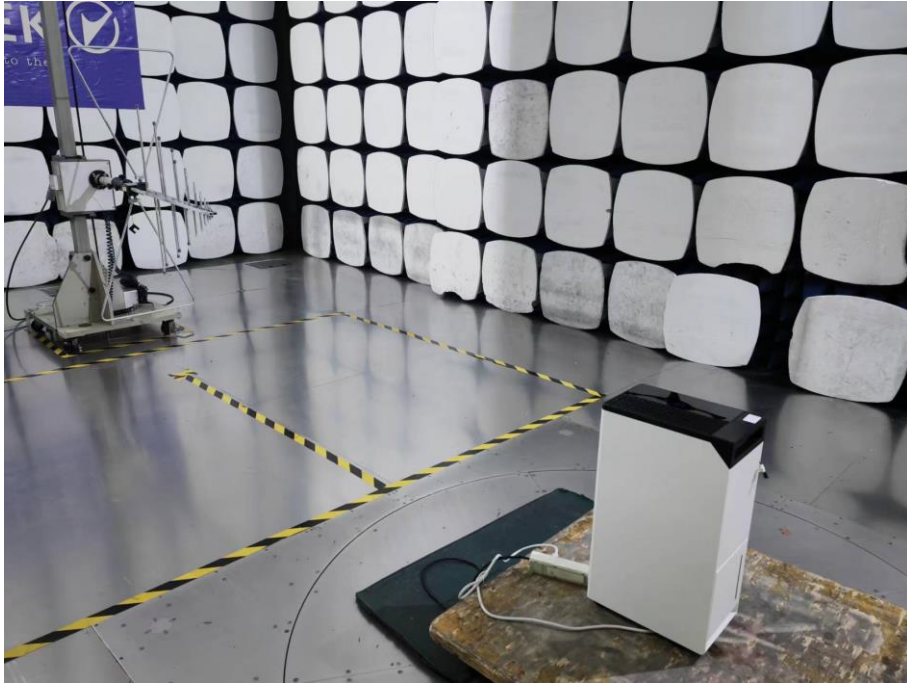

TEST SETUP PHOTOS

1.1. Photos of Radiation Emission Measurement

Spurious Emission Test Setup (30MHz-1GHz)

Spurious Emission Test Setup (Above 1GHz)

1.2. Conducted Emission Test

----- The End -----