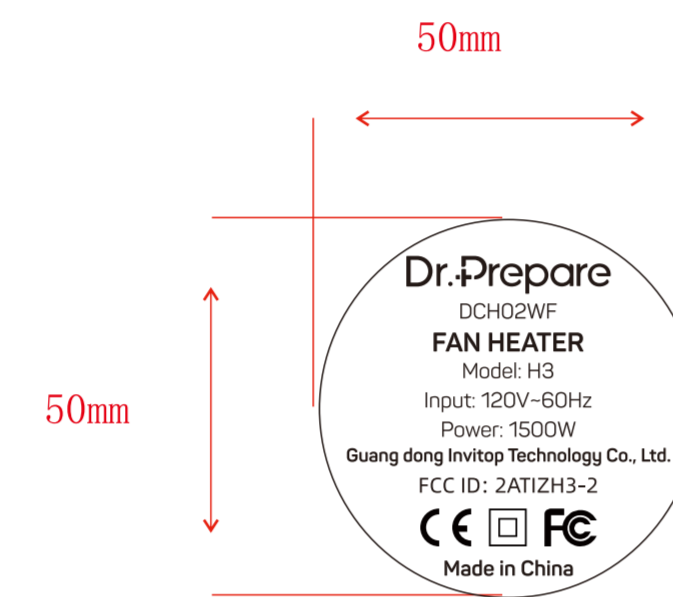

Dr.Prepare

DCH02WF

FAN HEATER

Model: H3

Input: 120V~60Hz

Power: 1500W

Guang dong Invitop Technology Co., Ltd.

FCC ID: 2ATIZH3-2

Made in China

Label Location