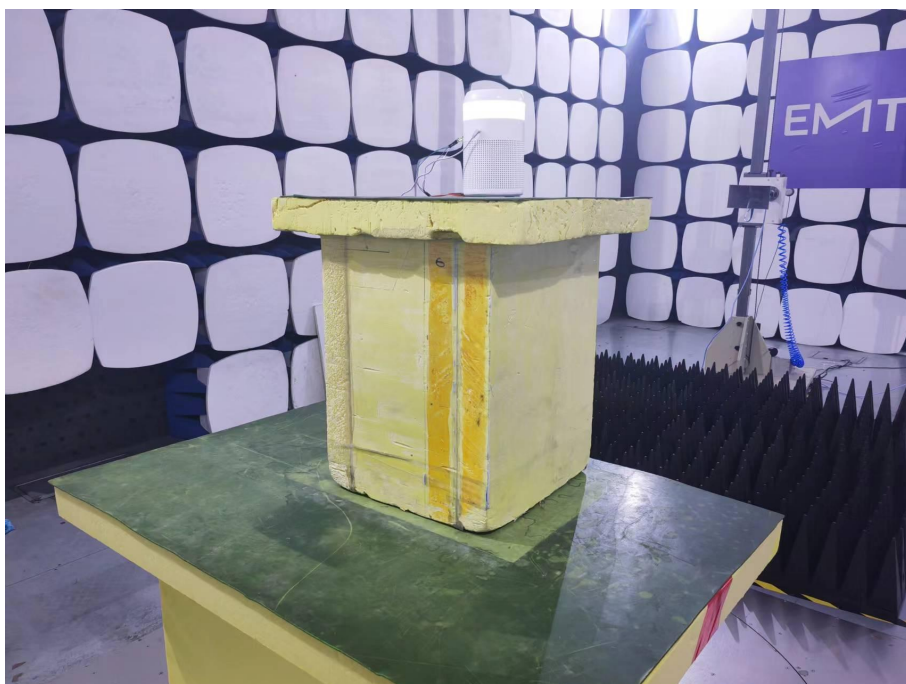

## TEST SETUP PHOTOS

### 1.1. Photos of Radiation Emission Measurement

Spurious Emission Test Setup (30MHz-1GHz)

Spurious Emission Test Setup (Above 1GHz)