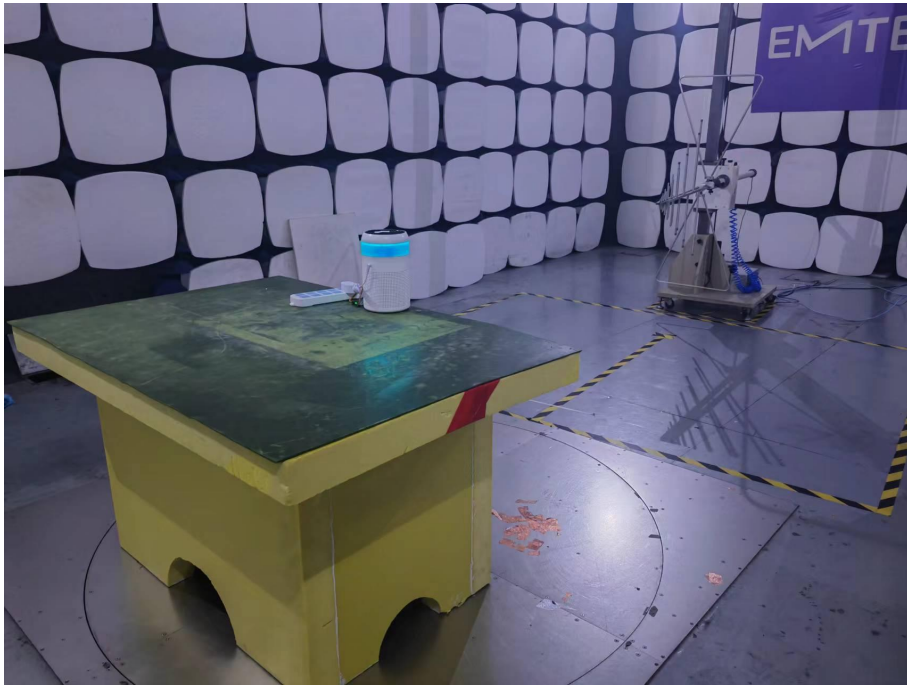

## TEST SETUP PHOTOS

### 1.1. Photos of Radiation Emission Measurement

Spurious Emission Test Setup (30MHz-1GHz)

Spurious Emission Test Setup (Above 1GHz)