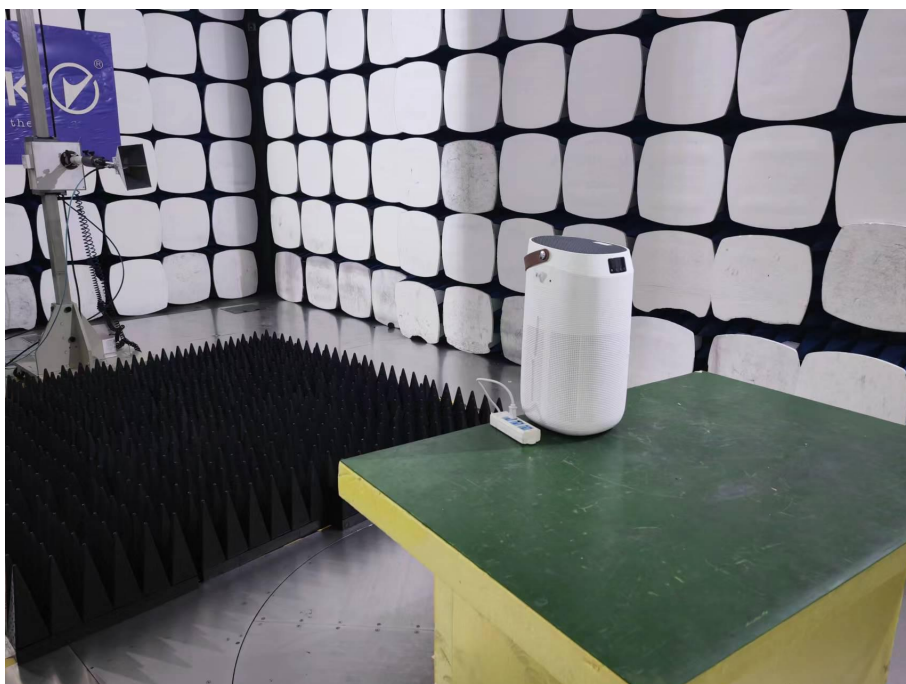

TEST SETUP PHOTOS

1.1. Photos of Radiation Emission Measurement

Spurious Emission Test Setup (30MHz-1GHz)

Spurious Emission Test Setup (Above 1GHz)

1.2. Conducted Emission Test

----- The End -----