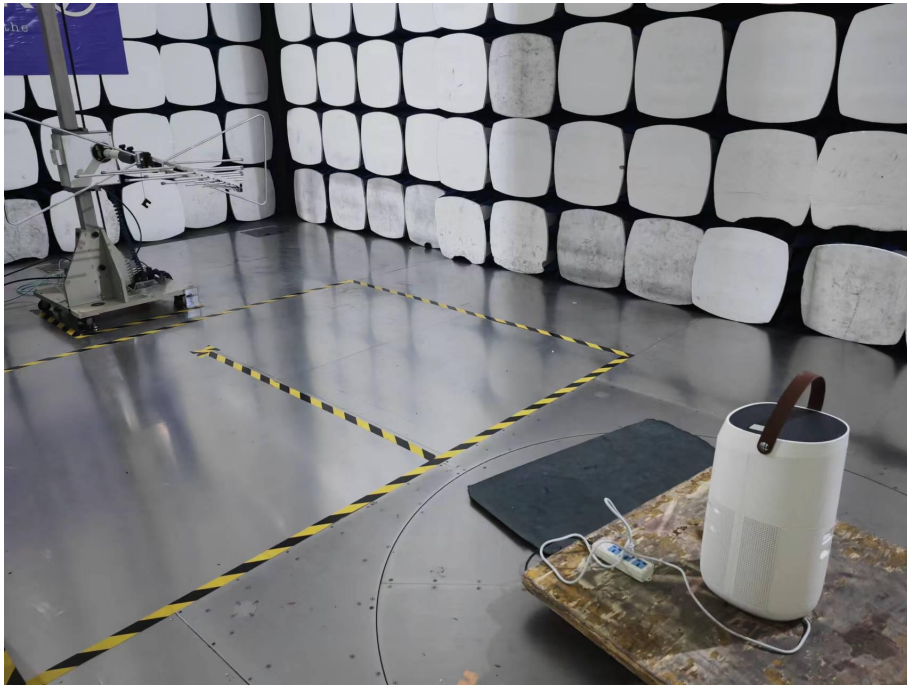

TEST SETUP PHOTOS

1.1. Photos of Radiation Emission Measurement

Spurious Emission Test Setup (30MHz-1GHz)

Spurious Emission Test Setup (Above 1GHz)

1.2. Conducted Emission Test

----- The End -----