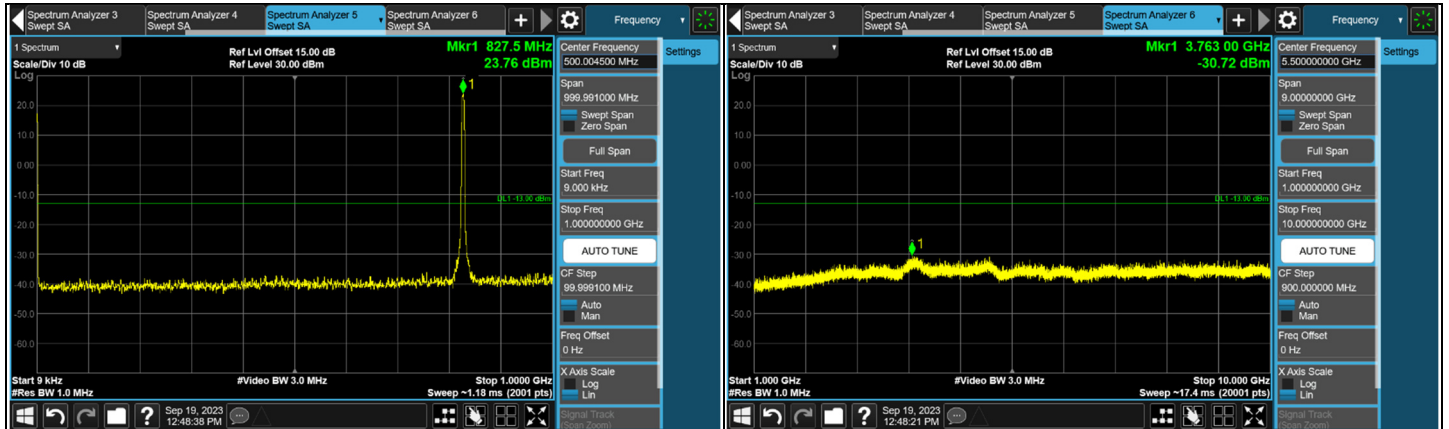

HSUPA

CH 1312 (1712.4 MHz)

CH 1413 (1732.6 MHz)

CH 1513 (1752.6 MHz)

Note: The signal at 9 kHz is IF signal from spectrum analyzer.

CH 1312 (1712.4 MHz)

CH 1513 (1752.6 MHz)

7.5.3 WCDMA Band 5

WCDMA

CH 4132 (826.4 MHz)

CH 4182 (836.4 MHz)

CH 4223 (846.6 MHz)

Note: The signal at 9 kHz is IF signal from spectrum analyzer.

CH 4132 (826.4 MHz)

CH 4223 (846.6 MHz)

HSDPA

CH 132 (826.4 MHz)

CH 182 (836.4 MHz)

CH 223 (846.6 MHz)

Note: The signal at 9 kHz is IF signal from spectrum analyzer.

CH 4132 (826.4 MHz)

CH 4223 (846.6 MHz)