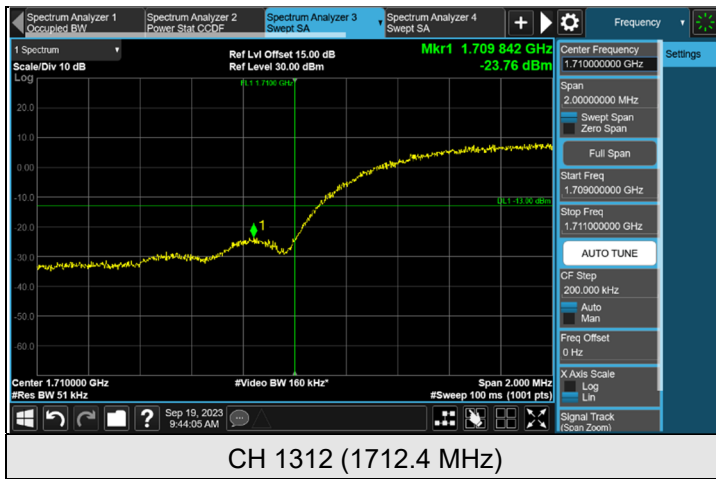

HSUPA

CH 1312 (1712.4 MHz)

CH 1413 (1732.6 MHz)

CH 1513 (1752.6 MHz)

Note: The signal at 9 kHz is IF signal from spectrum analyzer.

CH 1312 (1712.4 MHz)

CH 1513 (1752.6 MHz)

7.5.3 WCDMA Band 5

WCDMA

CH 4132 (826.4 MHz)

CH 4182 (836.4 MHz)

CH 4223 (846.6 MHz)

Note: The signal at 9 kHz is IF signal from spectrum analyzer.

CH 4132 (826.4 MHz)

CH 4223 (846.6 MHz)

HSDPA

CH 132 (826.4 MHz)

CH 182 (836.4 MHz)

CH 223 (846.6 MHz)

Note: The signal at 9 kHz is IF signal from spectrum analyzer.

CH 4132 (826.4 MHz)

CH 4223 (846.6 MHz)