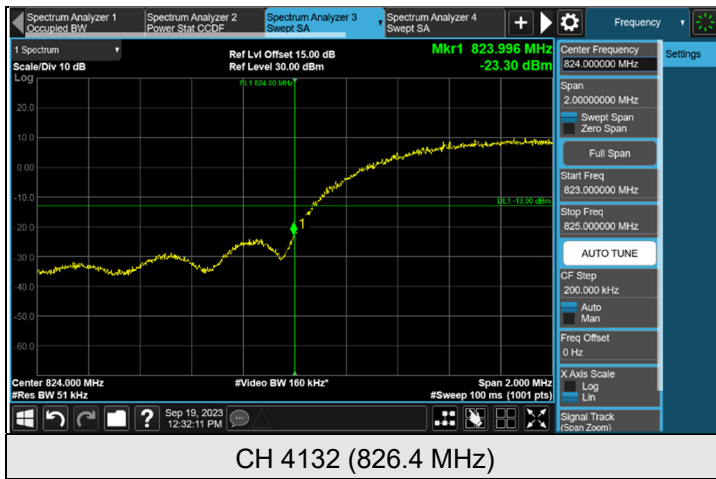

WCDMA

CH 4132 (826.4 MHz)

CH 4182 (836.4 MHz)

CH 4223 (846.6 MHz)

Note: The signal at 9 kHz is IF signal from spectrum analyzer.

CH 4132 (826.4 MHz)

CH 4223 (846.6 MHz)

HSDPA

CH 132 (826.4 MHz)

CH 182 (836.4 MHz)

CH 223 (846.6 MHz)

Note: The signal at 9 kHz is IF signal from spectrum analyzer.

CH 4132 (826.4 MHz)

CH 4223 (846.6 MHz)