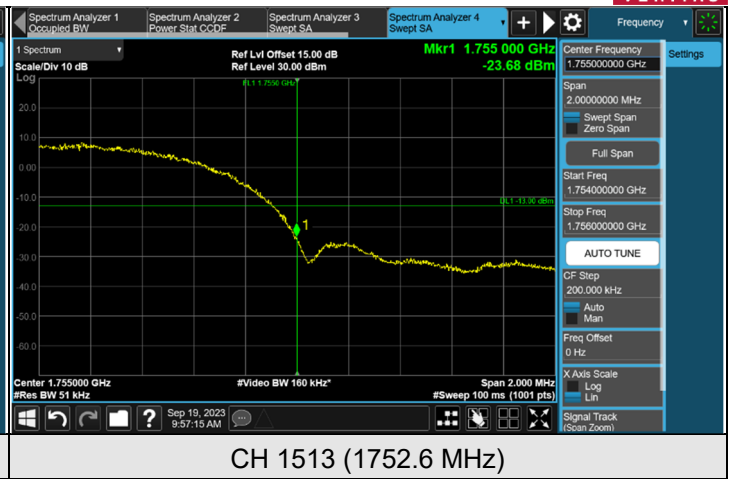

HSUPA

CH 1312 (1712.4 MHz)

CH 1413 (1732.6 MHz)

CH 1513 (1752.6 MHz)

Note: The signal at 9 kHz is IF signal from spectrum analyzer.

CH 1312 (1712.4 MHz)

CH 1513 (1752.6 MHz)

7.5.3 WCDMA Band 5

WCDMA

CH 4132 (826.4 MHz)

CH 4182 (836.4 MHz)

CH 4223 (846.6 MHz)

Note: The signal at 9 kHz is IF signal from spectrum analyzer.

CH 4132 (826.4 MHz)

CH 4223 (846.6 MHz)

HSDPA

CH 132 (826.4 MHz)

CH 182 (836.4 MHz)

CH 223 (846.6 MHz)

Note: The signal at 9 kHz is IF signal from spectrum analyzer.

CH 4132 (826.4 MHz)

CH 4223 (846.6 MHz)