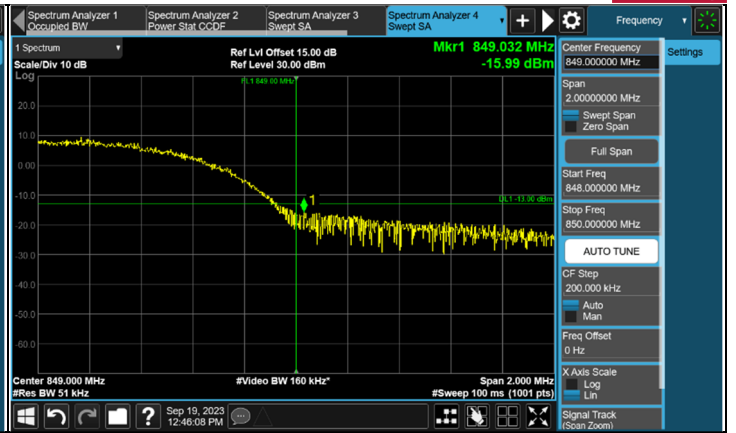

WCDMA

CH 4132 (826.4 MHz)

CH 4182 (836.4 MHz)

CH 4223 (846.6 MHz)

Note: The signal at 9 kHz is IF signal from spectrum analyzer.

CH 4132 (826.4 MHz)

CH 4223 (846.6 MHz)

HSDPA

CH 132 (826.4 MHz)

CH 182 (836.4 MHz)

CH 223 (846.6 MHz)

Note: The signal at 9 kHz is IF signal from spectrum analyzer.

CH 4132 (826.4 MHz)

CH 4223 (846.6 MHz)