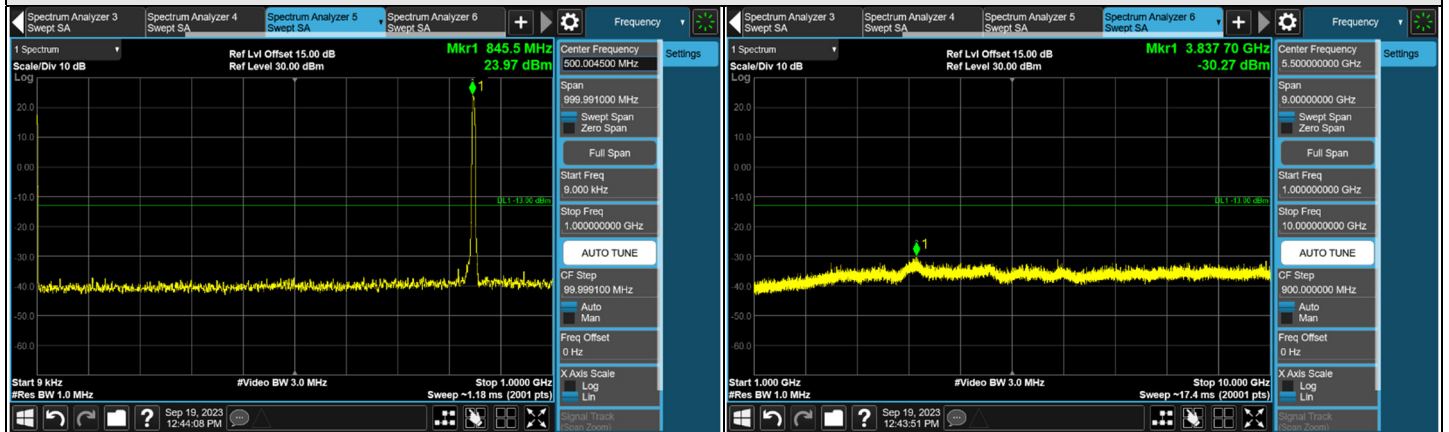

HSUPA

CH 1312 (1712.4 MHz)

CH 1413 (1732.6 MHz)

CH 1513 (1752.6 MHz)

Note: The signal at 9 kHz is IF signal from spectrum analyzer.

CH 1312 (1712.4 MHz)

CH 1513 (1752.6 MHz)

7.5.3 WCDMA Band 5

WCDMA

CH 4132 (826.4 MHz)

CH 4182 (836.4 MHz)

CH 4223 (846.6 MHz)

Note: The signal at 9 kHz is IF signal from spectrum analyzer.

CH 4132 (826.4 MHz)

CH 4223 (846.6 MHz)

HSDPA

CH 132 (826.4 MHz)

CH 182 (836.4 MHz)

CH 223 (846.6 MHz)

Note: The signal at 9 kHz is IF signal from spectrum analyzer.

CH 4132 (826.4 MHz)

CH 4223 (846.6 MHz)