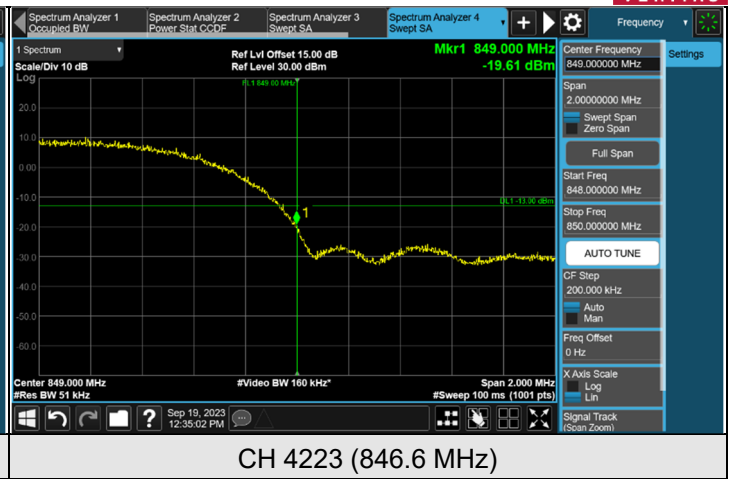

WCDMA

CH 4132 (826.4 MHz)

CH 4182 (836.4 MHz)

CH 4223 (846.6 MHz)

Note: The signal at 9 kHz is IF signal from spectrum analyzer.

CH 4132 (826.4 MHz)

CH 4223 (846.6 MHz)

HSDPA

CH 132 (826.4 MHz)

CH 182 (836.4 MHz)

CH 223 (846.6 MHz)

Note: The signal at 9 kHz is IF signal from spectrum analyzer.

CH 4132 (826.4 MHz)

CH 4223 (846.6 MHz)