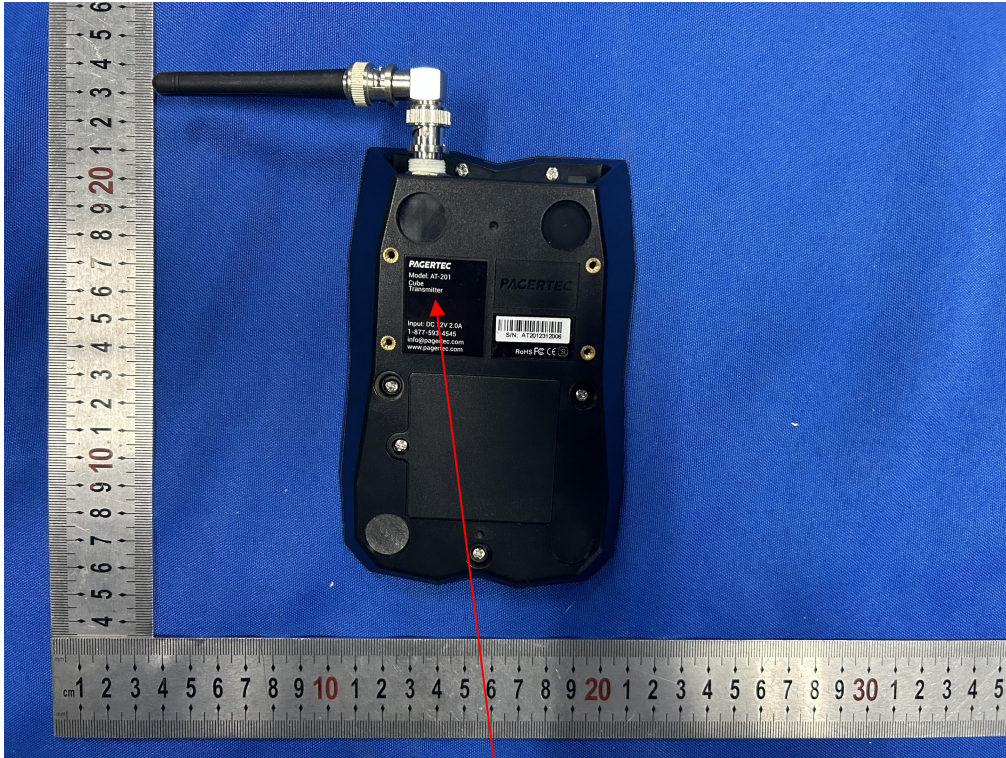

FCC ID Label Information

Label location:

Cube

Model: AT-201

FCC ID: 2ATIL-AT201