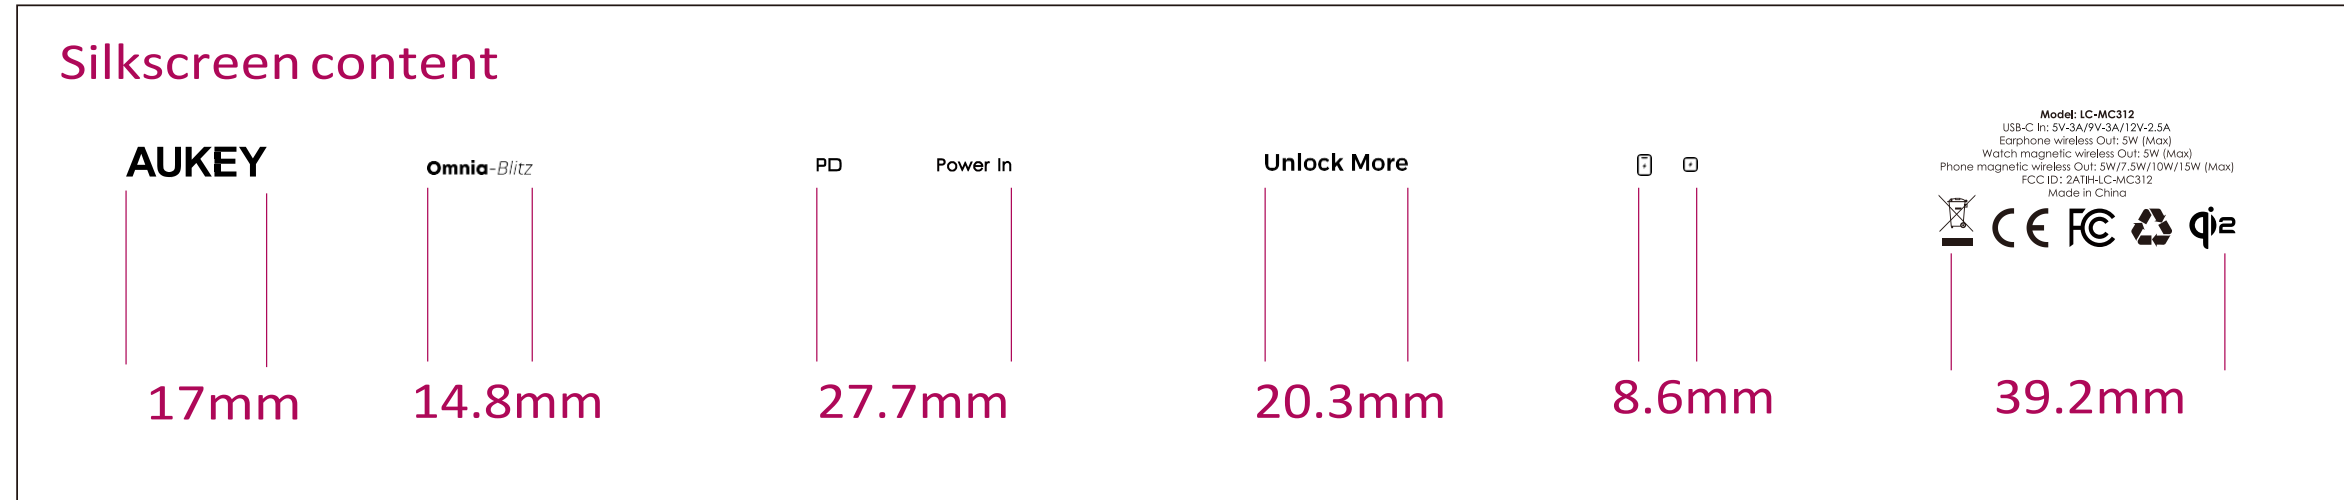

Silk-screen position 1:1

Die shine

Screen color Pantone PQ-426C

\* Screen printing color strictly in accordance with the provided color number standard