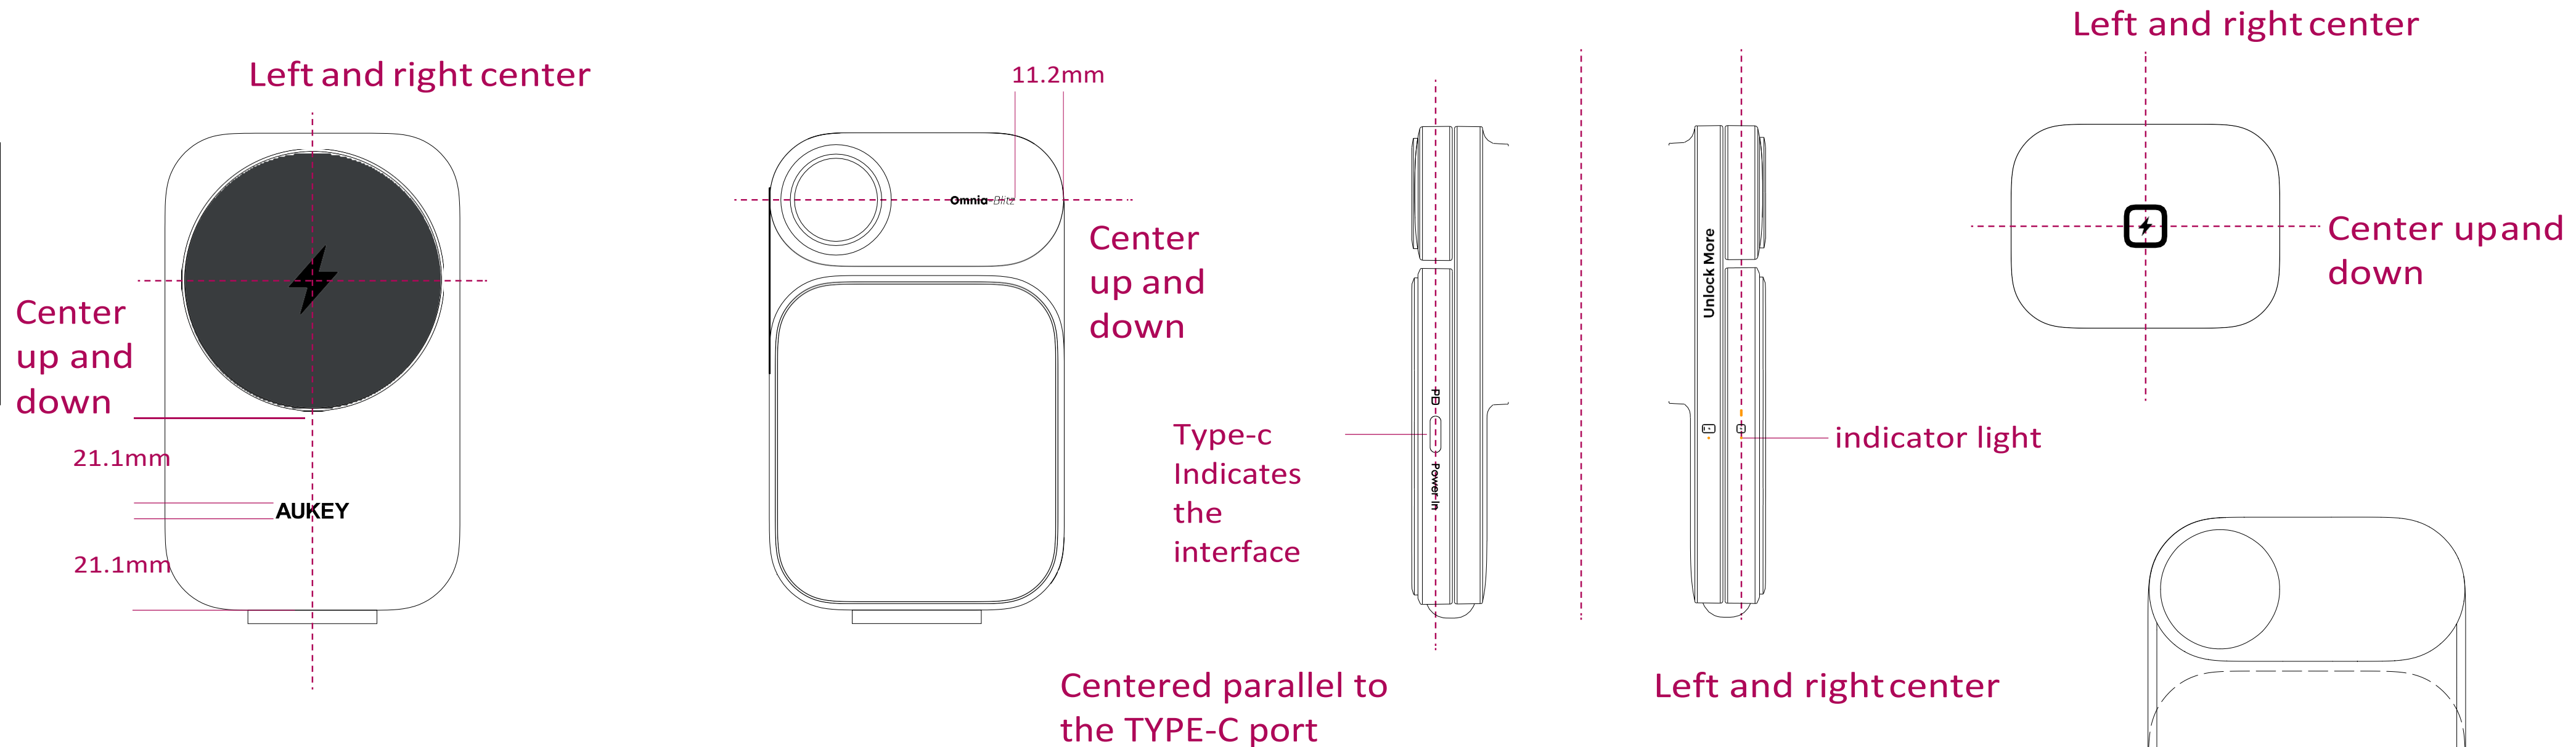

Silk-screen position 1:1

Die shine

Screen color Pantone PQ-426C

\* Screen printing color strictly in accordance with the provided color number standard