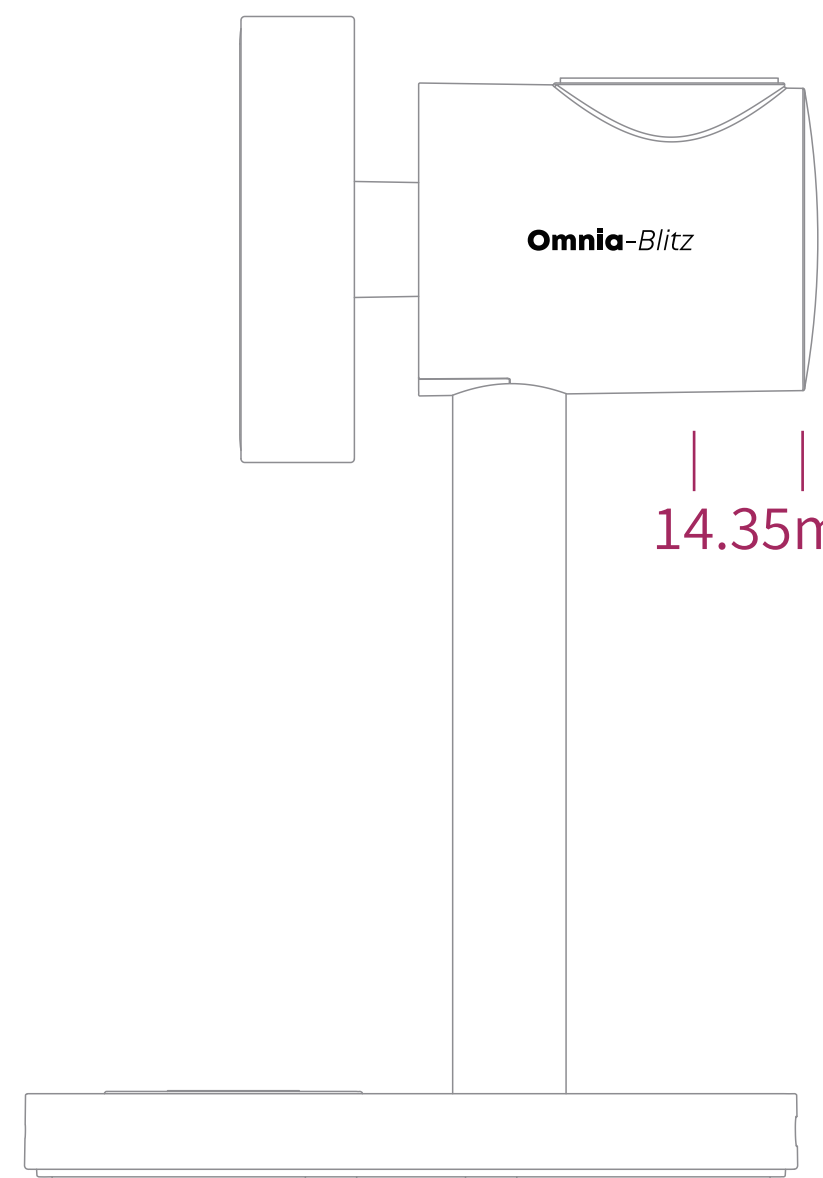

Silk-screen position 1:1

Left and right center

Center up and down

5.7mm

Left and right center

Center up and down

Silk-screen position

Center up and down

AUKEY

15.35mm

Center up and down

Omnia-Blitz

14.35mm

Left and right center

Up and down, left and right

Center up and down

* This position icon dies polished

indicator light

Rear Type-C port

Silkscreen content

PD Power In

27.66mm

17.7mm

38.5mm

AUKEY

20mm

Omnia-Blitz

22mm

24mm

55.8mm
57.8mm

AUKEY

15mm

Screen color Pantone PQ-426C

Screen color Pantone Black 6C

* Parameter Reserved at the bottom of screen printing
* Screen printing color strictly in accordance with the provided color number standard