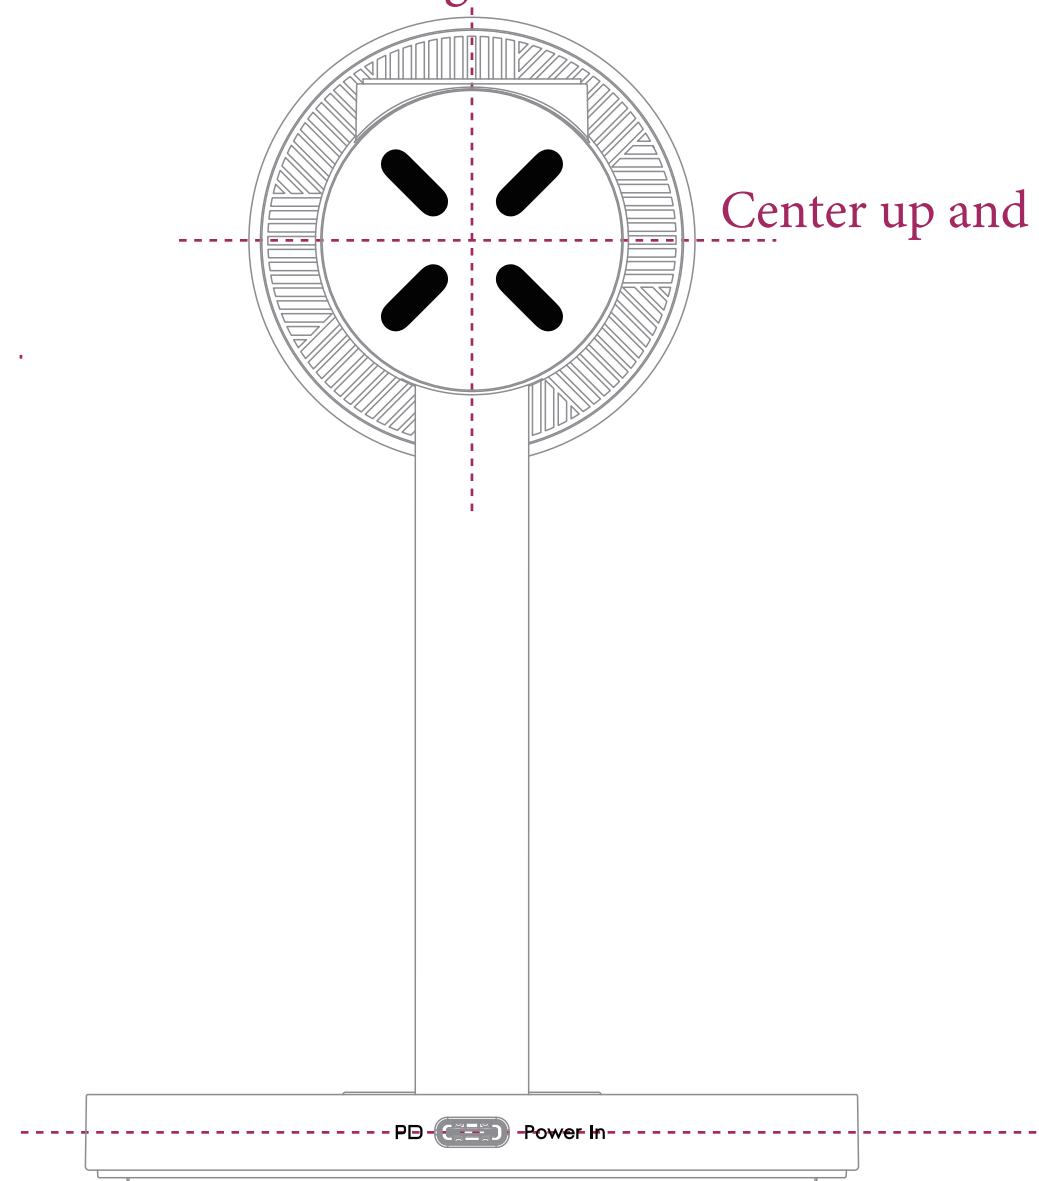

Left and right center

Center up and down

Silk-screen position

Center up and down

AUKEY

15.35mm