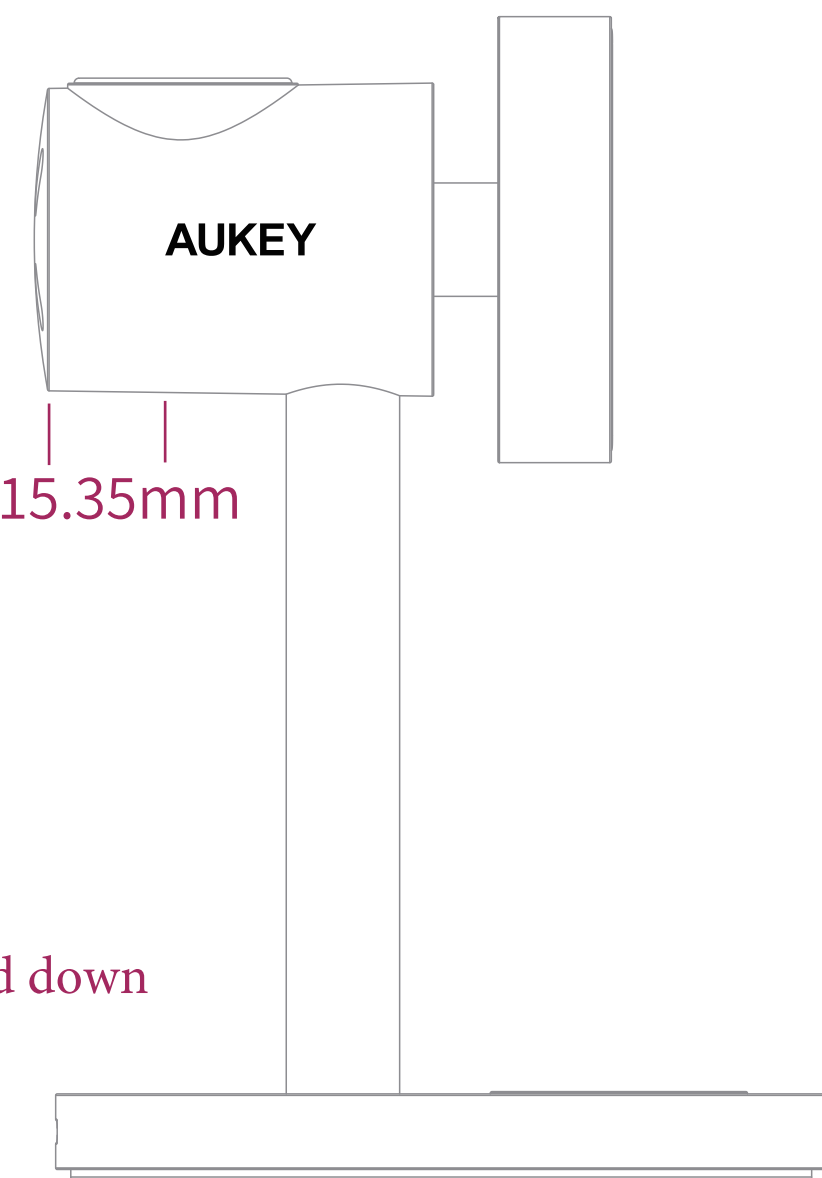

Center up and down

Omnia-Blitz

14.35mm