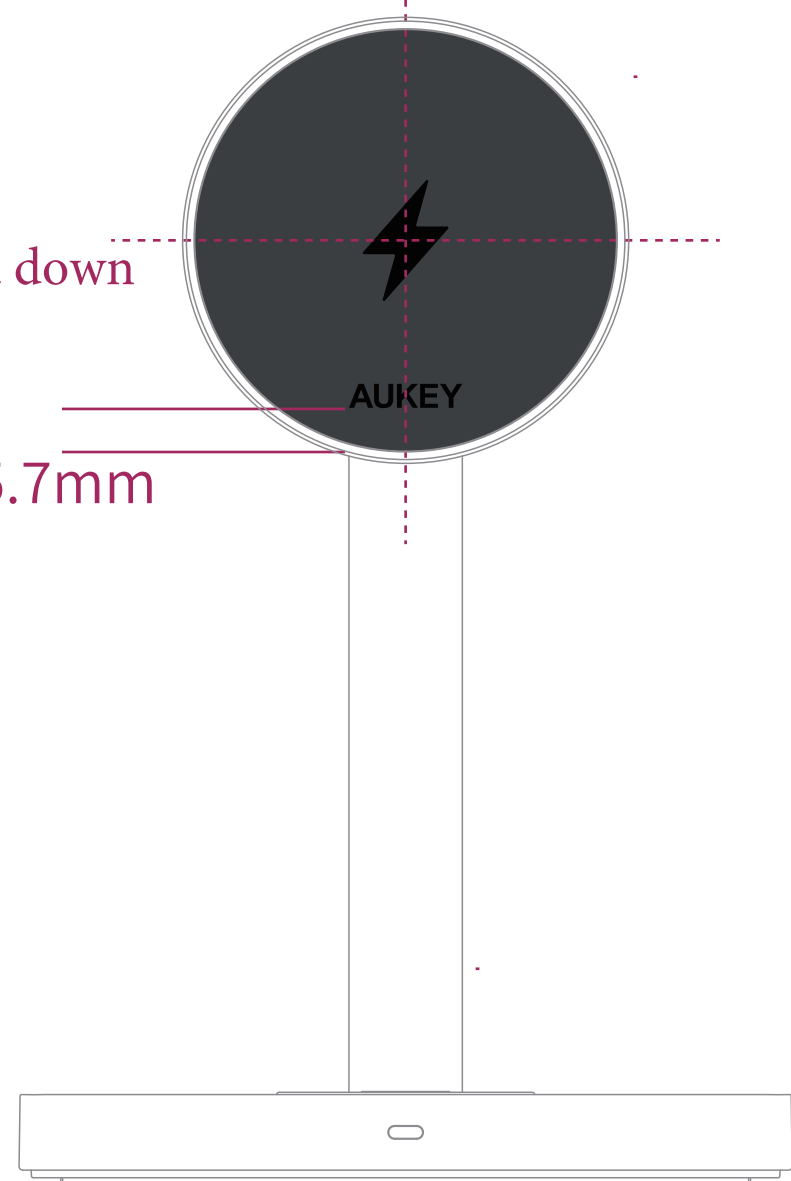

Silk-screen position 1:1

Left and right center

Center up and down

5.7mm