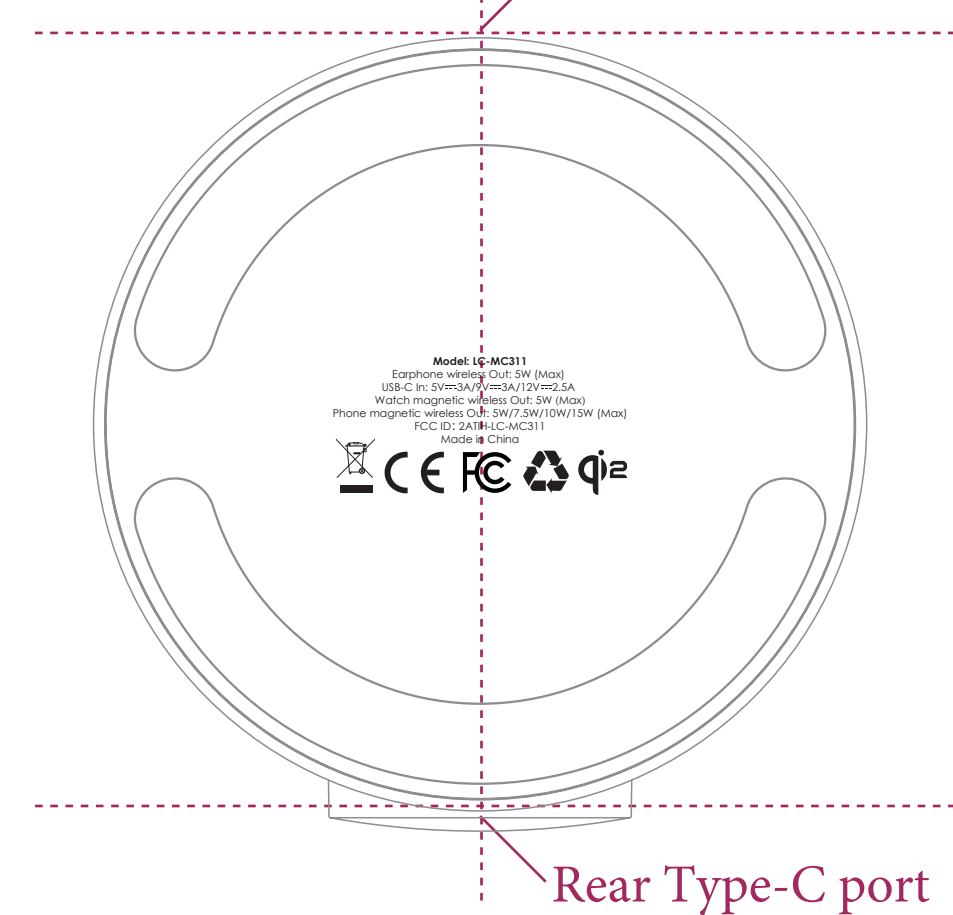

Rear Type-C port

Silkscreen content

PD Power In

27.66mm

17.7mm

38.5mm

AUKEY

20mm

Omnia-Blitz

22mm

24mm

55.8mm
57.8mm

AUKEY

15mm

Screen color Pantone PQ-426C

Screen color Pantone Black 6C

* Parameter Reserved at the bottom of screen printing
* Screen printing color strictly in accordance with the provided color number standard