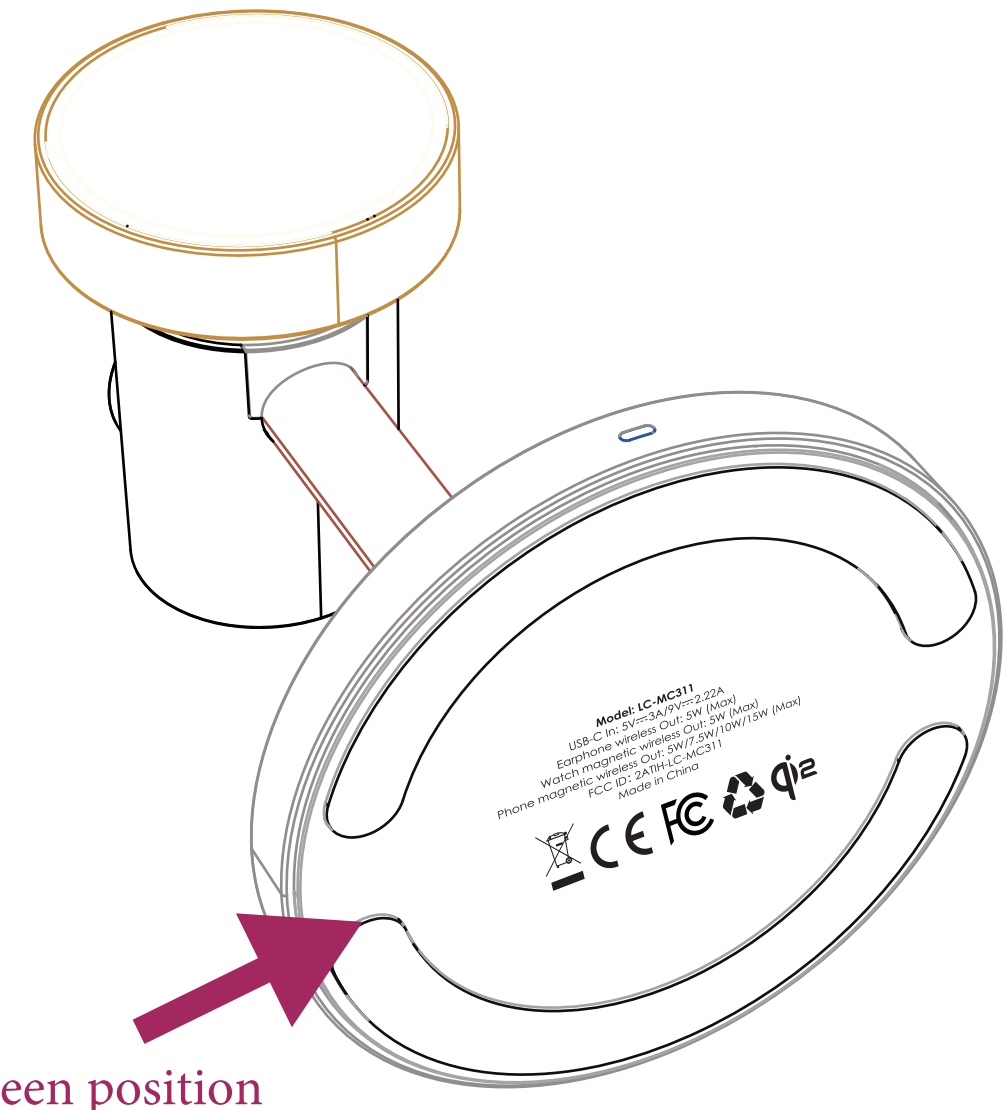

Left and right center

Center up and down

Silk-screen position

Center up and down

AUKEY

15.35mm