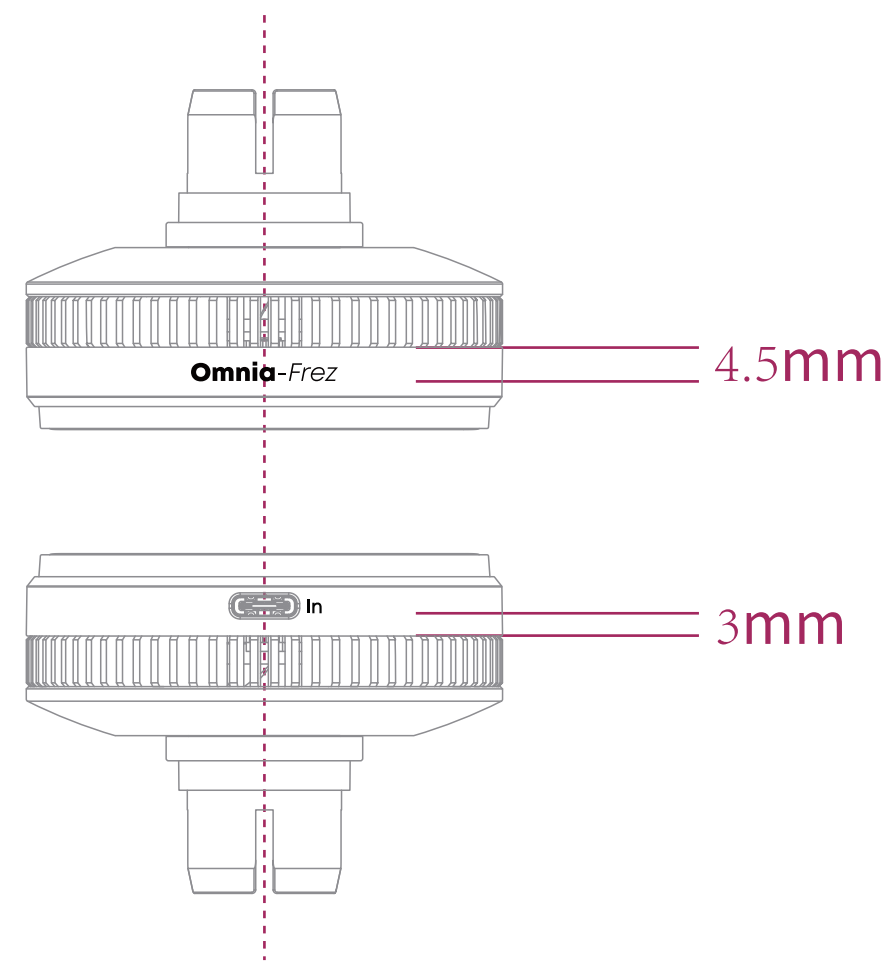

AUKEY Car mounted semiconductor magnetic wireless charging bracket

Pantone PQ-426C

Pantone Black 6C