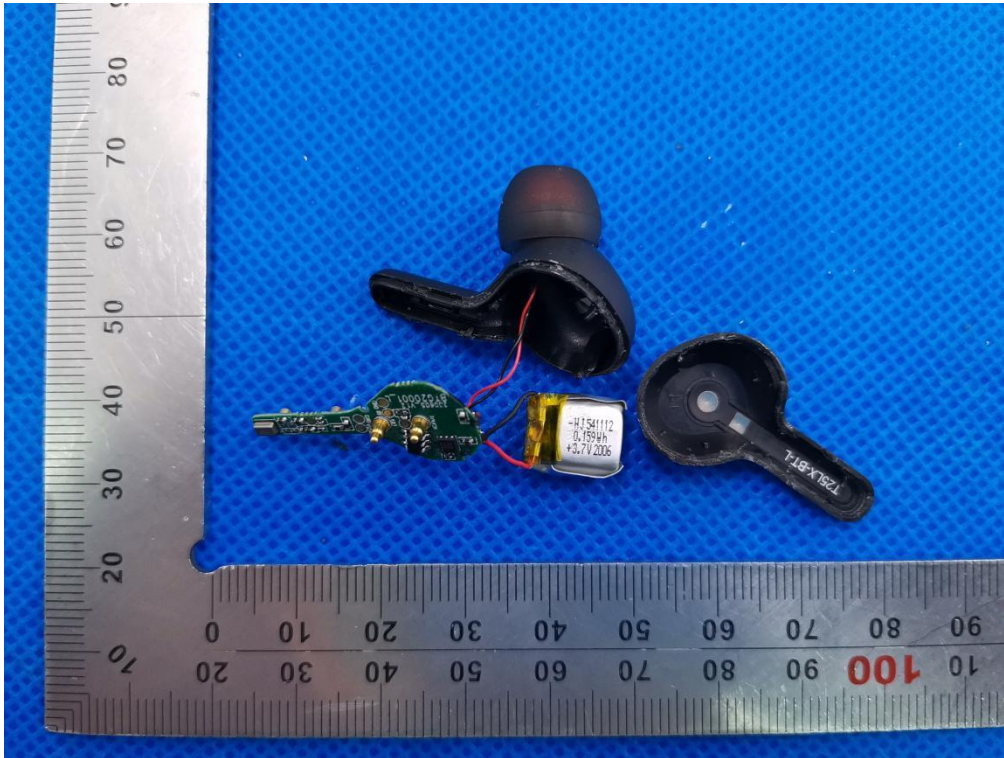

Internal Photos

Test Model: EP-T25

OPEN VIEW OF EUT(Right)

VIEW OF BATTERY

INTERNAL VIEW-1 OF EUT

INTERNAL VIEW-2 OF EUT

INTERNAL VIEW-3 OF EUT

ANTENNA

OPEN VIEW OF EUT(Left)

VIEW OF BATTERY

INTERNAL VIEW-1 OF EUT

INTERNAL VIEW-2 OF EUT

INTERNAL VIEW-3 OF EUT

ANTENNA