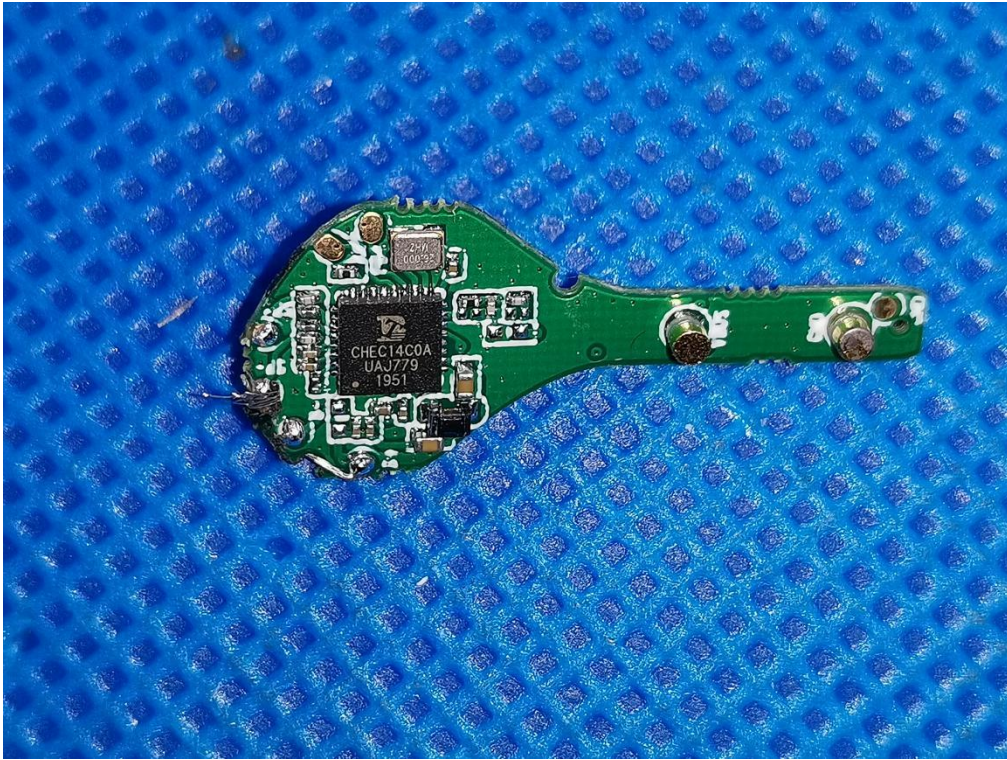

Internal Photos

Test Model: EP-T25

OPEN VIEW OF EUT(Right)

VIEW OF BATTERY

INTERNAL VIEW-1 OF EUT

INTERNAL VIEW-2 OF EUT

INTERNAL VIEW-3 OF EUT

ANTENNA

OPEN VIEW OF EUT(Left)

VIEW OF BATTERY

INTERNAL VIEW-1 OF EUT

INTERNAL VIEW-2 OF EUT

INTERNAL VIEW-3 OF EUT

ANTENNA