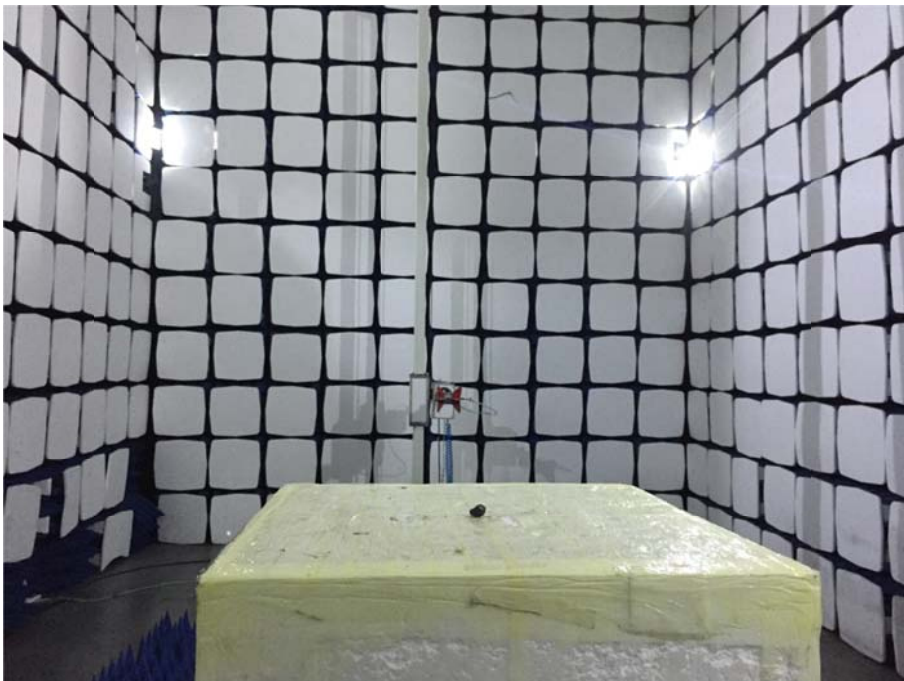


EXHIBIT 4 - TEST SETUP PHOTOGRAPHS

Conducted Emission Test Setup

Radiation Emission Test Setup (Below 30MHz)

Radiation Emission Test Setup (30MHz to 1GHz)

Radiation Emission Test Setup (1GHz to 18GHz)

Radiation Emission Test Setup (Above 18GHz)