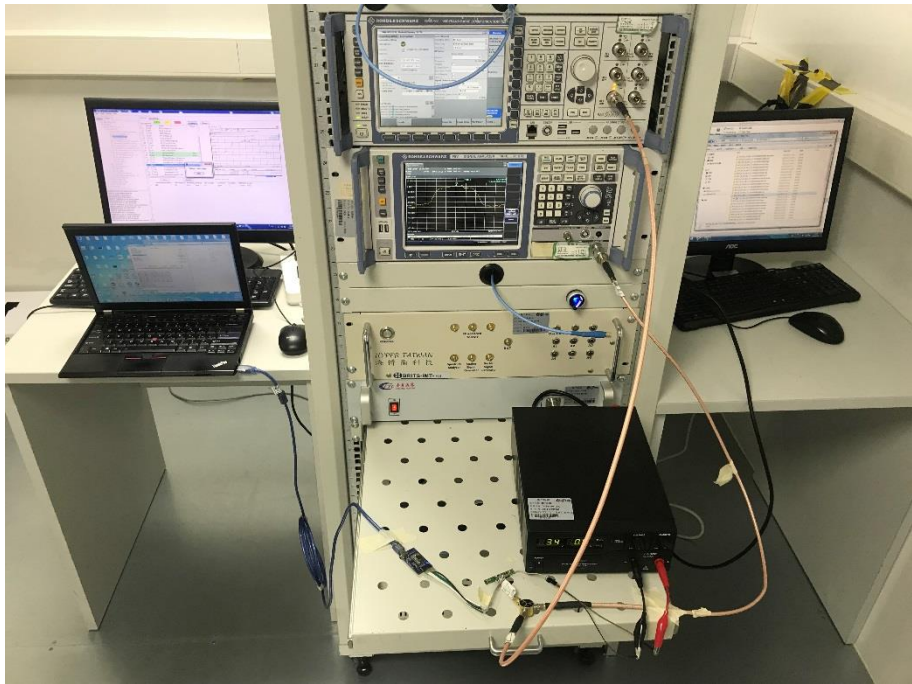

ANNEX B TEST SETUP PHOTOS

1 Radiated Test Photo

Below 30MHz

30 MHz-1 GHz

Close-up

Above 1GHz

Close-up

2 Conducted Test Photo

Conducted Test-BT3.0

3 Conducted Emission

Conducted Emission Test 1

Conducted Emission Test 2