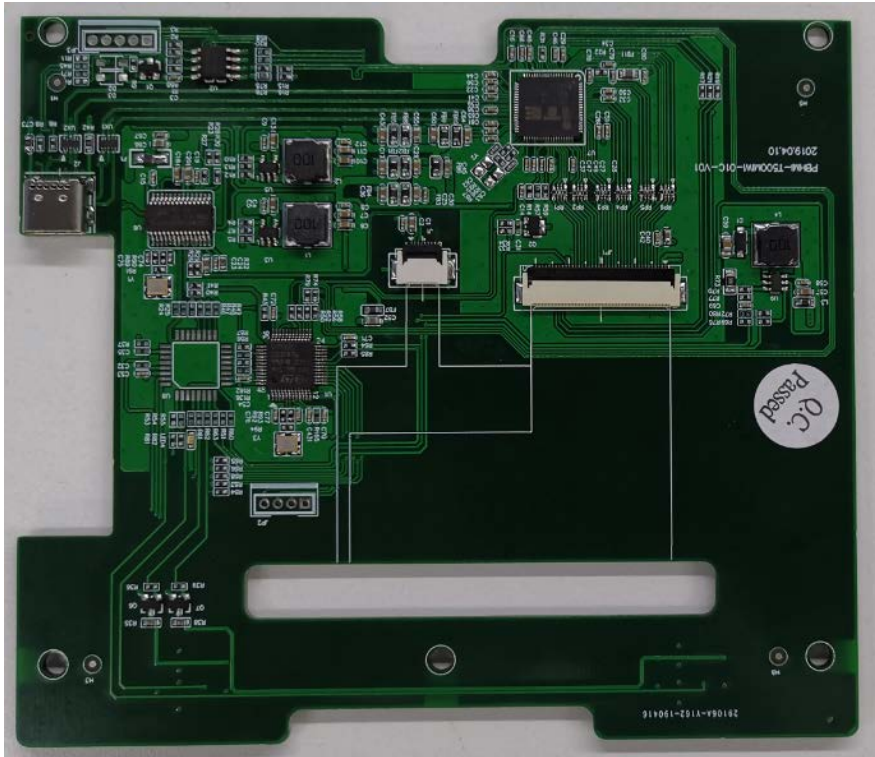

## Internal Photo

FCC ID: 2AT19-A00000101A01  
IC: 25110-A000101A01

Display

## Internal Photo

FCC ID: 2AT19-A00000101A01  
IC: 25110-A000101A01

Display

Display