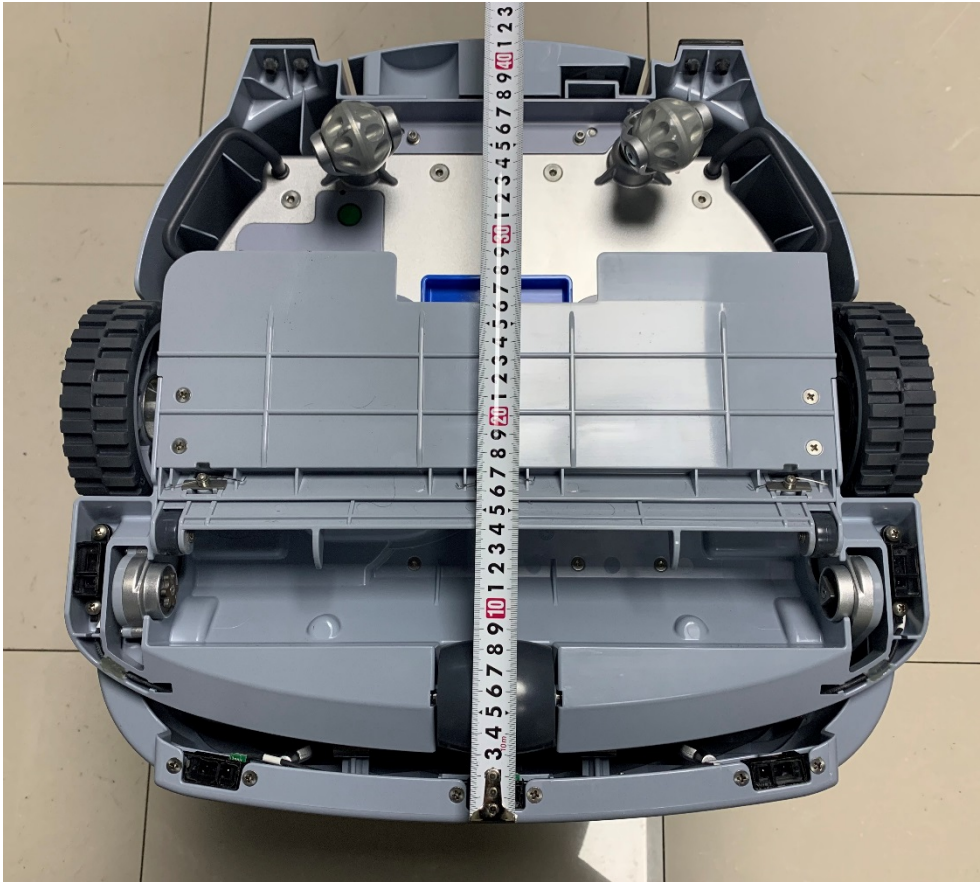

External Photo

FCC ID: 2AT19-A00000101A01
IC: 25110-A000101A01

External Photo

FCC ID: 2AT19-A00000101A01
IC: 25110-A000101A01

External Photo

FCC ID: 2AT19-A00000101A01
IC: 25110-A000101A01

External Photo

FCC ID: 2AT19-A00000101A01
IC: 25110-A000101A01