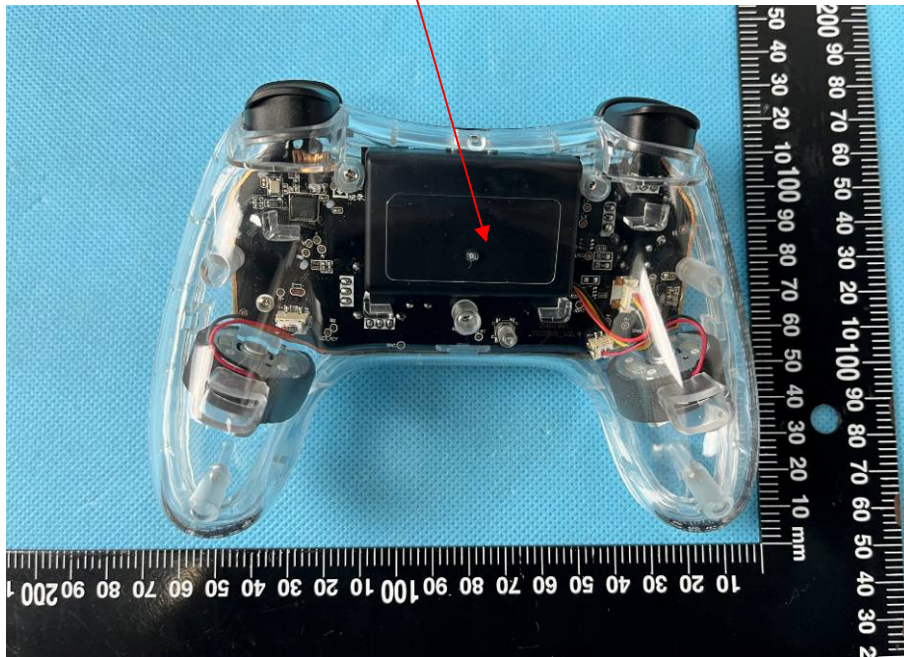

FCC ID LABELING AND LOCATION

FCC ID Label

N-S Controller
Model NO.: STK-7039RG
FCC ID: 2ATI7STK-7039RG

FCC ID Label Location

The label shown shall be permanently affixed at a conspicuous location on the device and be readily visible to the user at the time purchase (Labeling requirements per 2.925)