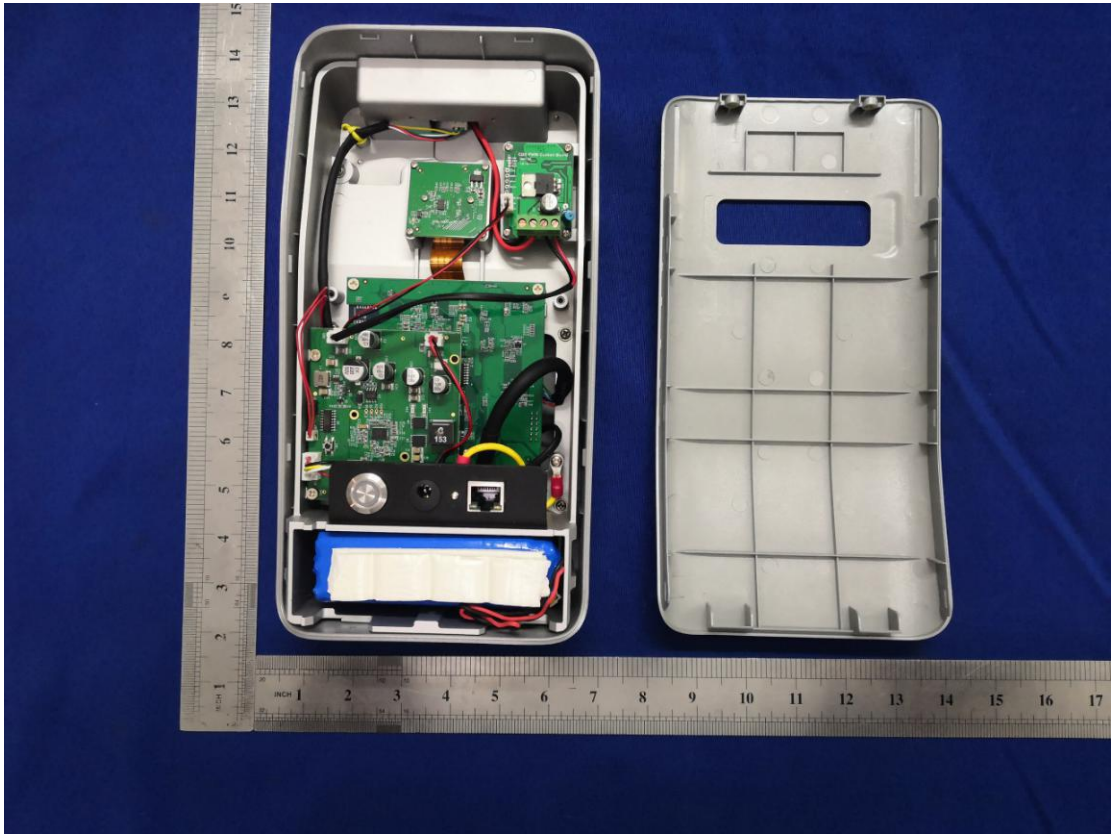

FCC ID:2AT12-GDS-II

BT: PCB Antenna