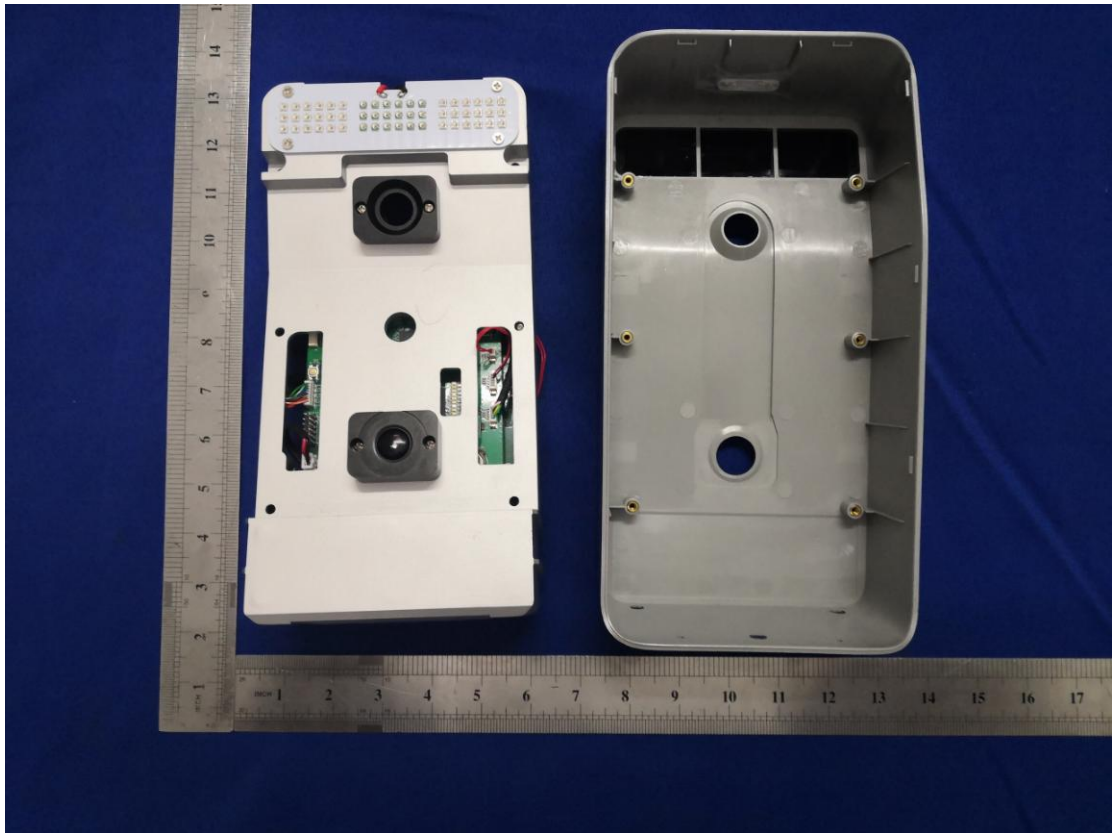

FCC ID:2AT12-GDS-II

BT: PCB Antenna