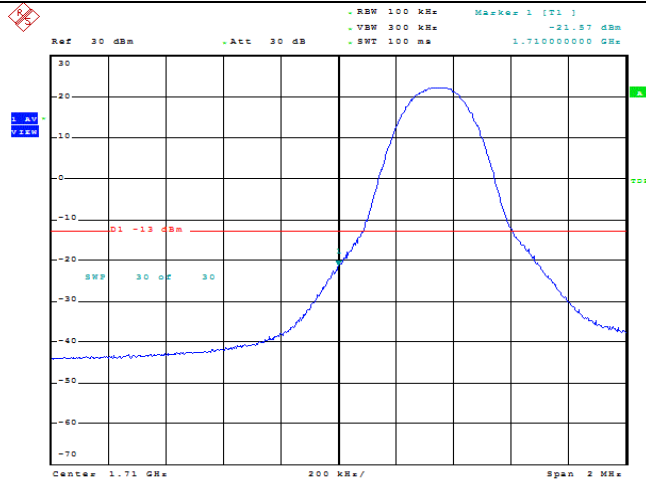

Date: 9.AUG.2023 09:13:26

Band66-5MHz-QPSK-132322-1RB#24

Date: 9.AUG.2023 09:13:48

Band66-5MHz-QPSK-132322-25RB#0

Date: 9.AUG.2023 09:14:09

Band66-5MHz-16QAM-131997-1RB#0

Date: 9.AUG.2023 09:12:32

Band66-5MHz-16QAM-131997-1RB#24