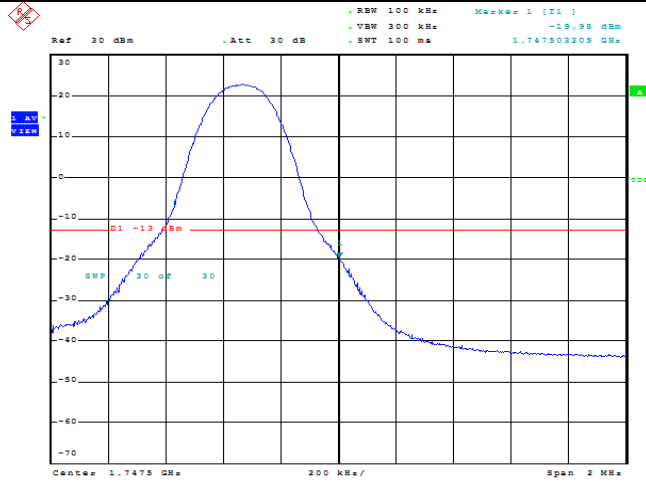

Date: 9.AUG.2023 09:12:53

Band66-5MHz-16QAM-131997-25RB#0

Date: 9.AUG.2023 09:13:15

Band66-5MHz-16QAM-132322-1RB#0

Date: 9.AUG.2023 09:13:37

Band66-5MHz-16QAM-132322-1RB#24

Date: 9.AUG.2023 09:13:58

Band66-5MHz-16QAM-132322-25RB#0