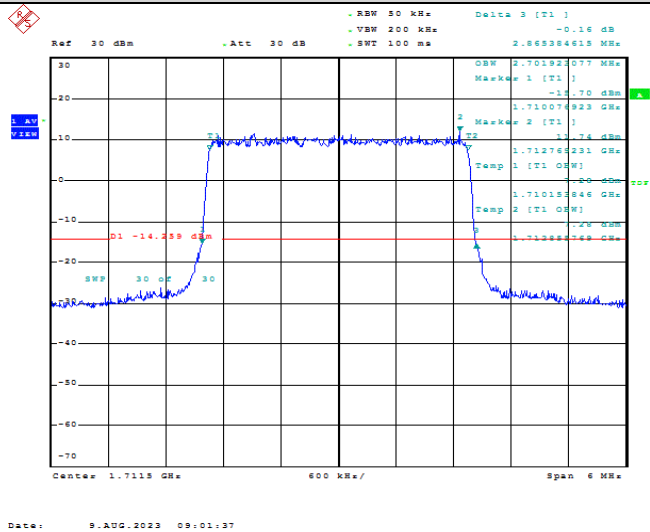

Band66-3MHz-QPSK-132322-15RB#0-2.702