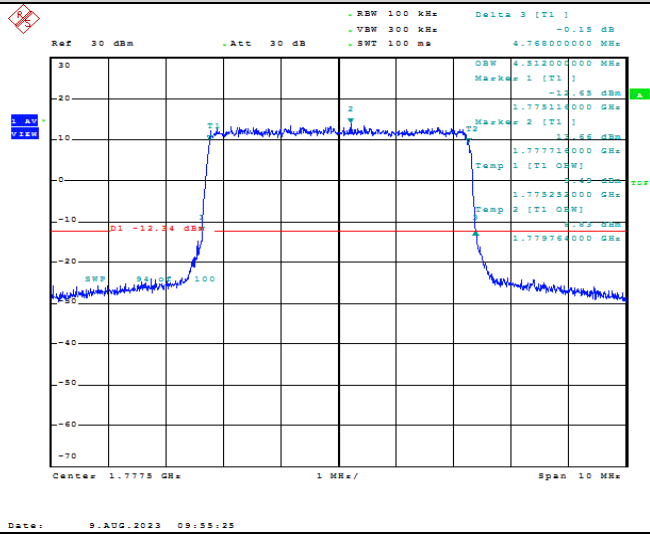

Band66-5MHz-16QAM-132647-25RB#0-4.512