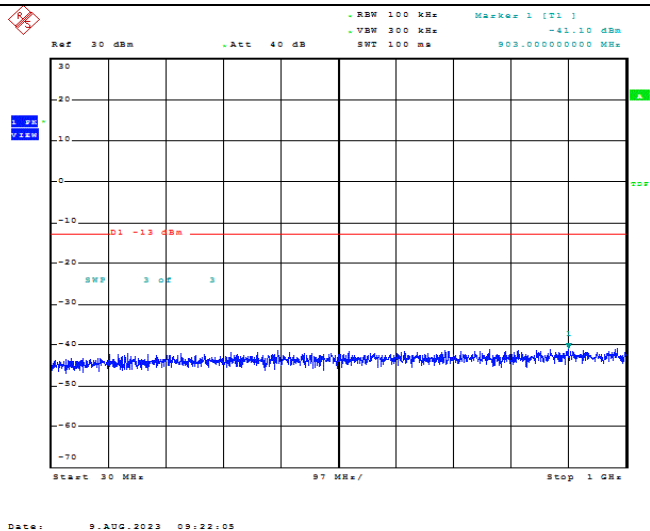

Band66-10MHz-QPSK-132022-1RB#0-Range2:1000~2000MHz

Band66-10MHz-QPSK-132022-1RB#0-Range3:2000~132022MHz

Band66-10MHz-QPSK-132322-1RB#0-Range1:30~1000MHz