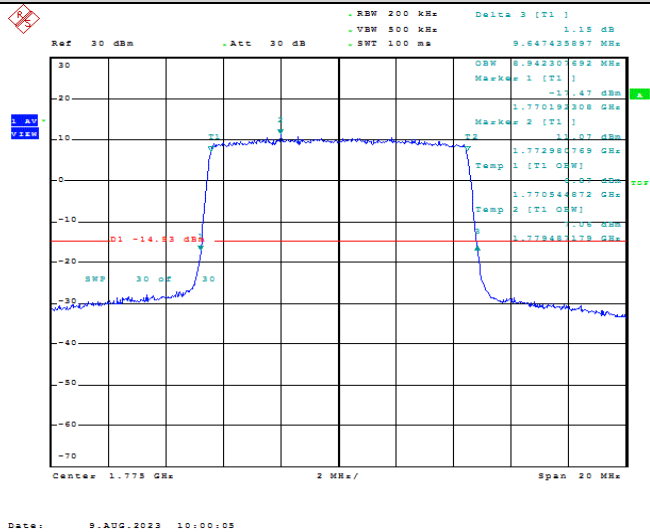

Band66-10MHz-16QAM-132622-50RB#0-8.942

Band66-15MHz-QPSK-132597-75RB#0-13.462