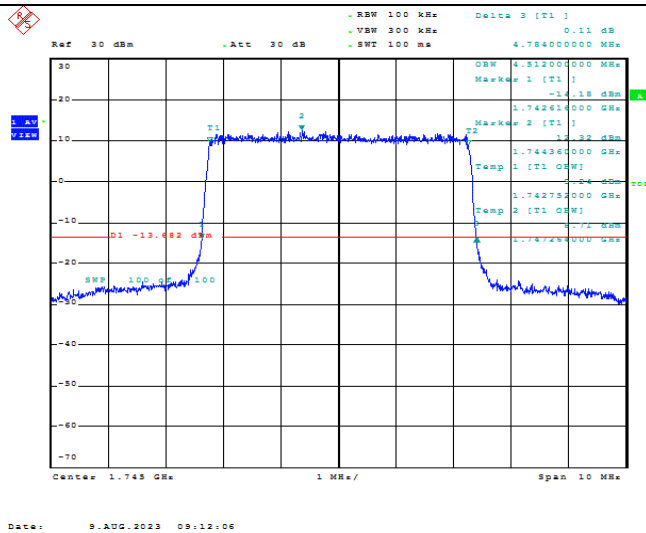

Band66-10MHz-QPSK-132022-50RB#0-9.006

Band66-10MHz-QPSK-132322-50RB#0-9.006

Band66-10MHz-16QAM-132022-50RB#0-8.974