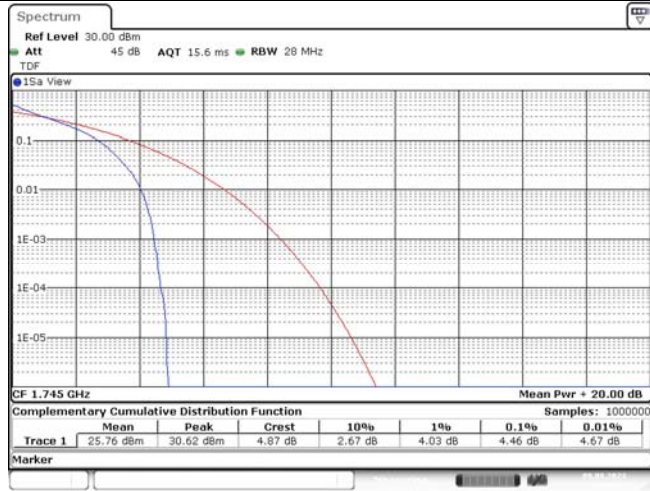

Band66-1.4MHz-QPSK-132322-6RB#0

Date: 9.AUG.2023 18:09:09