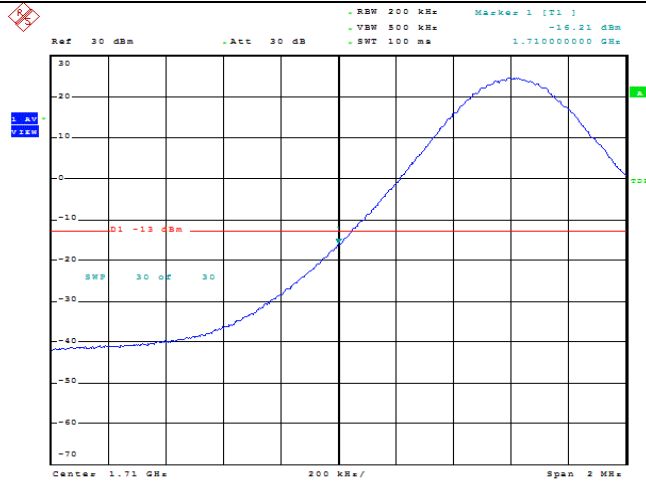

Date: 9.AUG.2023 09:14:19

Band66-10MHz-QPSK-132022-1RB#0

Date: 9.AUG.2023 09:21:01

Band66-10MHz-QPSK-132022-1RB#49

Date: 9.AUG.2023 09:21:22

Band66-10MHz-QPSK-132022-50RB#0

Date: 9.AUG.2023 09:21:43

Band66-10MHz-16QAM-132022-1RB#0