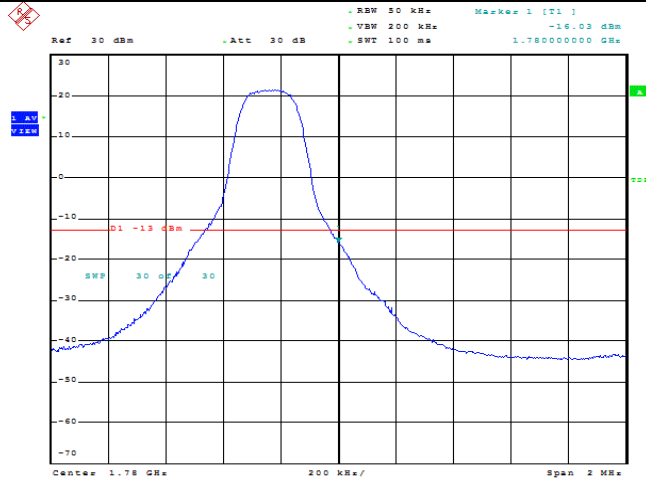

Date: 9.AUG.2023 09:47:16

Band66-1.4MHz-16QAM-132665-1RB#5

Date: 9.AUG.2023 09:47:37

Band66-1.4MHz-16QAM-132665-6RB#0

Date: 9.AUG.2023 09:47:58

Band66-3MHz-QPSK-132657-1RB#0

Date: 9.AUG.2023 09:51:25

Band66-3MHz-QPSK-132657-1RB#14