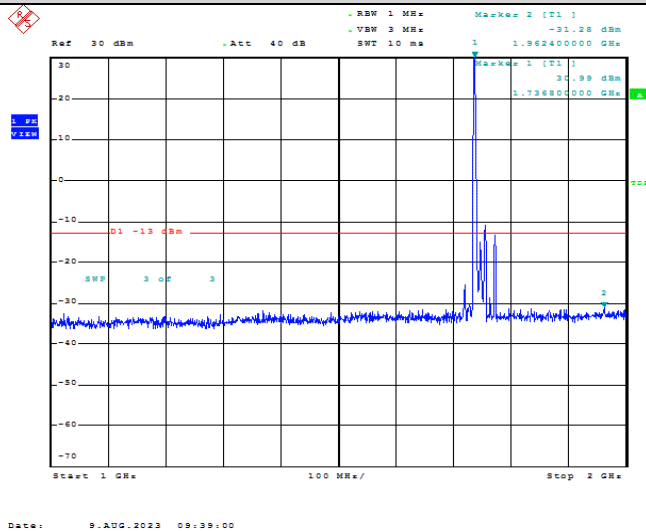

Band66-20MHz-16QAM-132322-1RB#0-Range2:1000~2000MHz

Date: 9.AUG.2023 09:39:00