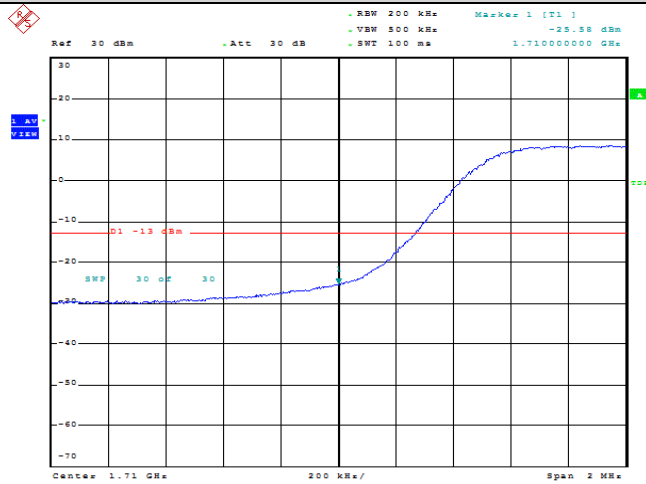

Date: 9.AUG.2023 09:14:19

Band66-10MHz-QPSK-132022-1RB#0

Date: 9.AUG.2023 09:21:01

Band66-10MHz-QPSK-132022-1RB#49

Date: 9.AUG.2023 09:21:22

Band66-10MHz-QPSK-132022-50RB#0

Date: 9.AUG.2023 09:21:43

Band66-10MHz-16QAM-132022-1RB#0