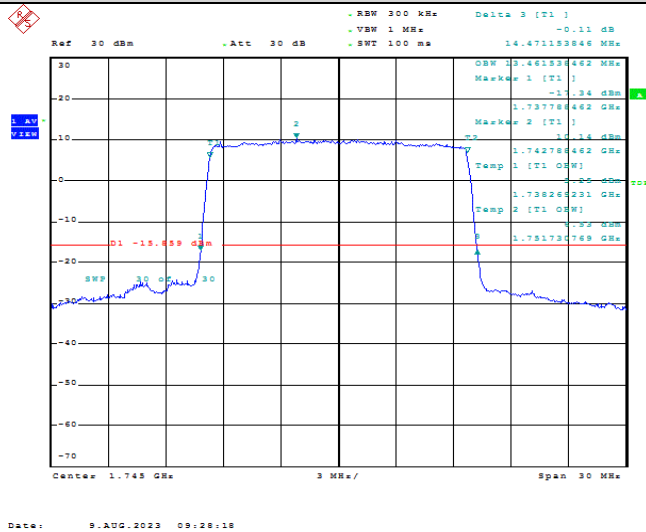

Band66-20MHz-QPSK-132072-100RB#0-17.949