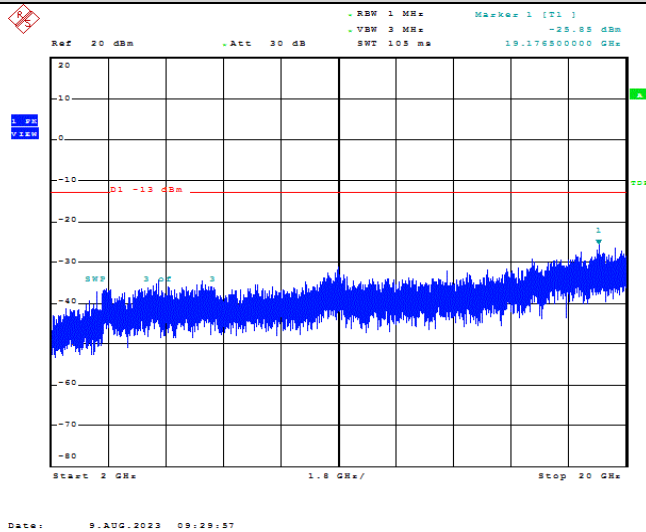

Band66-15MHz-QPSK-132047-1RB#0-Range3:2000~132022MHz

Date: 9.AUG.2023 09:29:57

Band66-15MHz-QPSK-132322-1RB#0-Range1:30~1000MHz