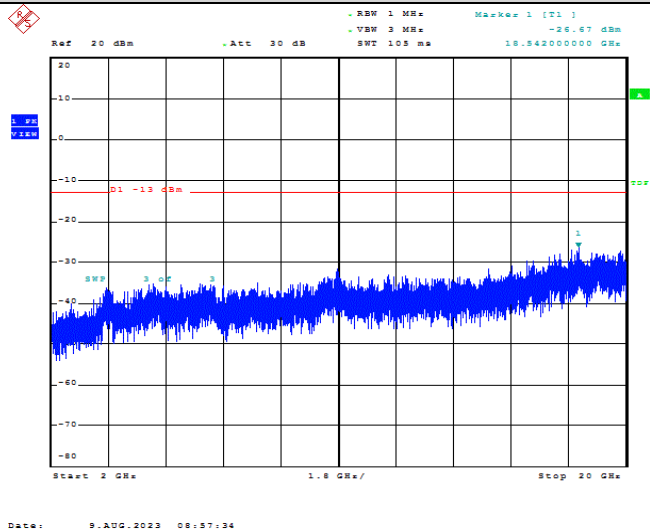

Band66-1.4MHz-16QAM-132322-1RB#0-Range3:2000~132022MHz

Date: 9.AUG.2023 08:57:34

Band66-3MHz-QPSK-131987-1RB#0-Range1:30~1000MHz