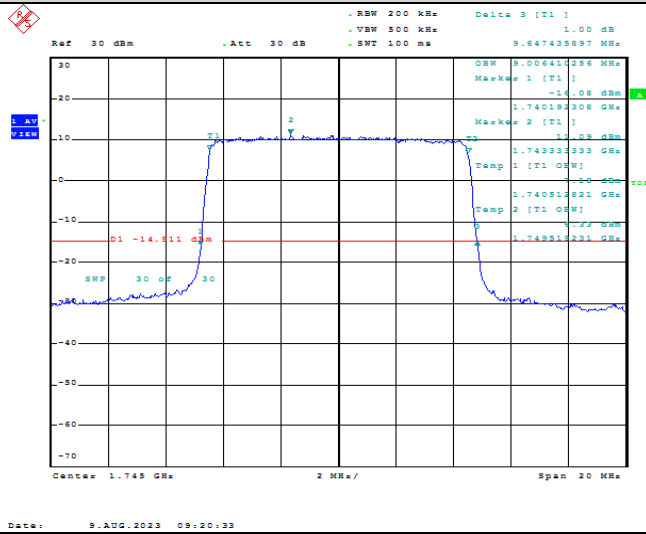

Band66-10MHz-QPSK-132322-50RB#0-9.006

Band66-10MHz-16QAM-132022-50RB#0-8.974