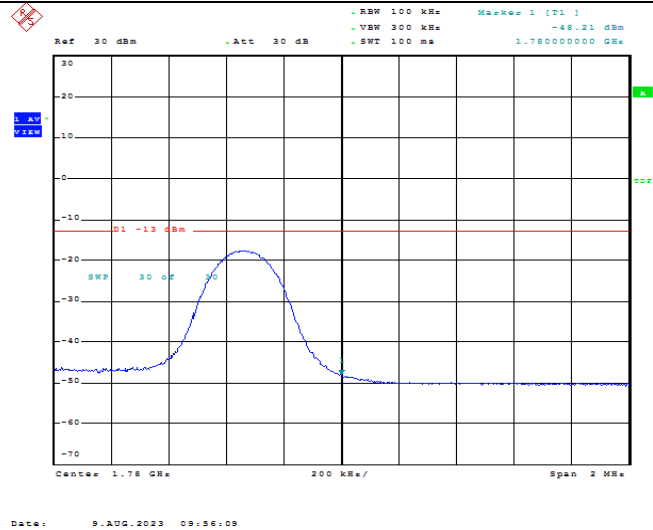

Date: 9.AUG.2023 09:52:17

Band66-5MHz-QPSK-132647-1RB#0

Date: 9.AUG.2023 09:55:59

Band66-5MHz-QPSK-132647-1RB#24

Date: 9.AUG.2023 09:56:20

Band66-5MHz-QPSK-132647-25RB#0

Date: 9.AUG.2023 09:56:41

Band66-5MHz-16QAM-132647-1RB#0