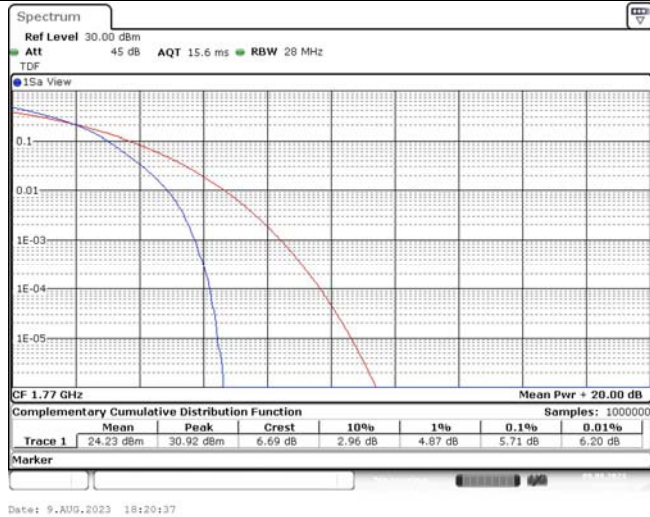

Band66-20MHz-16QAM-132572-100RB#0