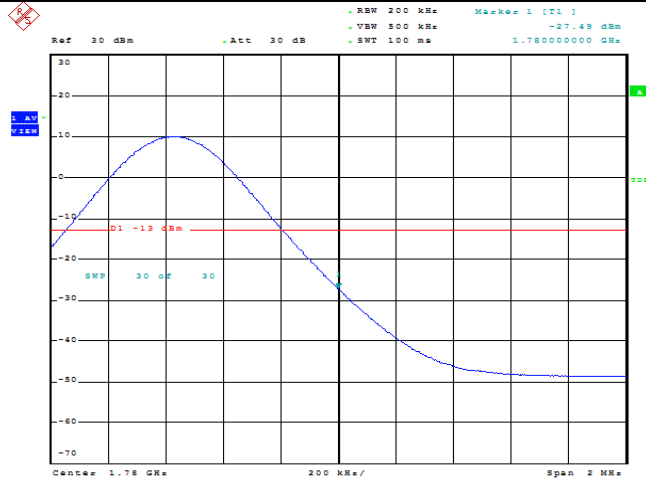

Band66-5MHz-16QAM-132647-1RB#24

Band66-5MHz-16QAM-132647-25RB#0

Band66-10MHz-QPSK-132622-1RB#0

Date: 9.AUG.2023 10:15:38

Band66-10MHz-QPSK-132622-1RB#49

Date: 9.AUG.2023 10:15:59

Band66-10MHz-QPSK-132622-50RB#0