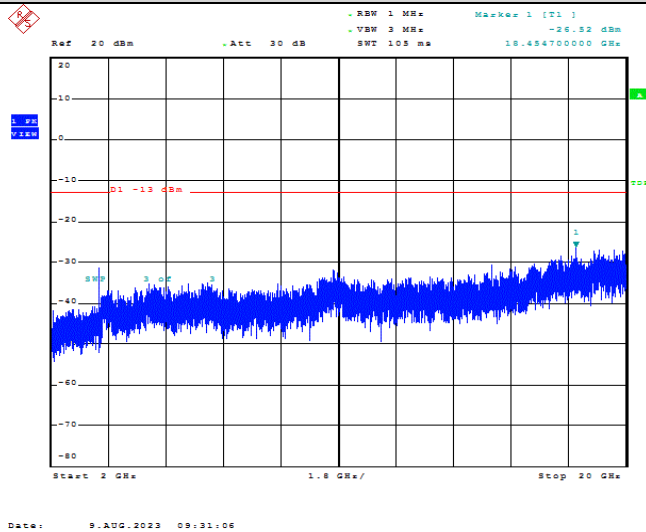

Band66-15MHz-QPSK-132322-1RB#0-Range3:2000~132022MHz

Date: 9.AUG.2023 09:31:06

Band66-15MHz-16QAM-132047-1RB#0-Range1:30~1000MHz