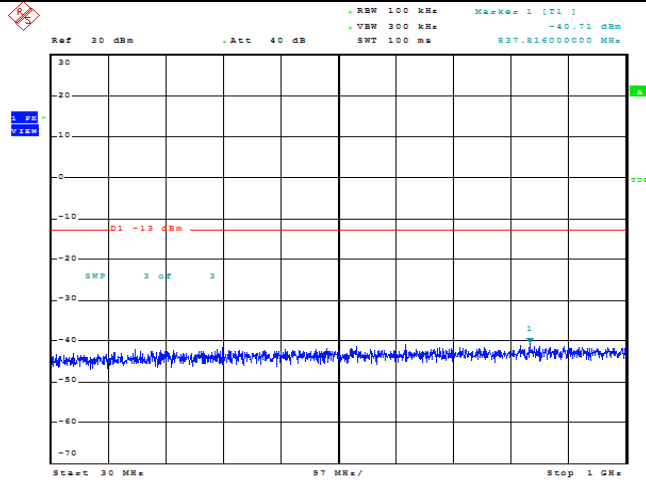

Test Graphs

Band66-1.4MHz-QPSK-131979-1RB#0-Range1:30~100MHz

Date: 9.AUG.2023 08:55:31