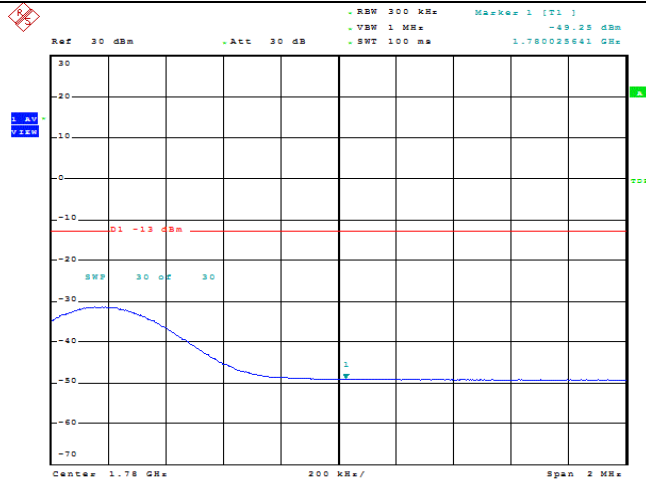

Date: 9.AUG.2023 10:16:48

Band66-15MHz-QPSK-132597-1RB#74

Date: 9.AUG.2023 10:17:09

Band66-15MHz-QPSK-132597-75RB#0

Date: 9.AUG.2023 10:17:30

Band66-15MHz-16QAM-132597-1RB#0

Date: 9.AUG.2023 10:16:59

Band66-15MHz-16QAM-132597-1RB#74