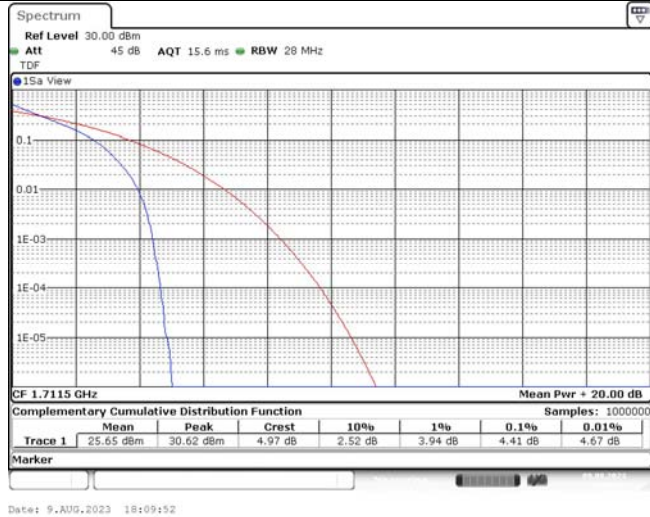

Band66-3MHz-QPSK-131987-15RB#0