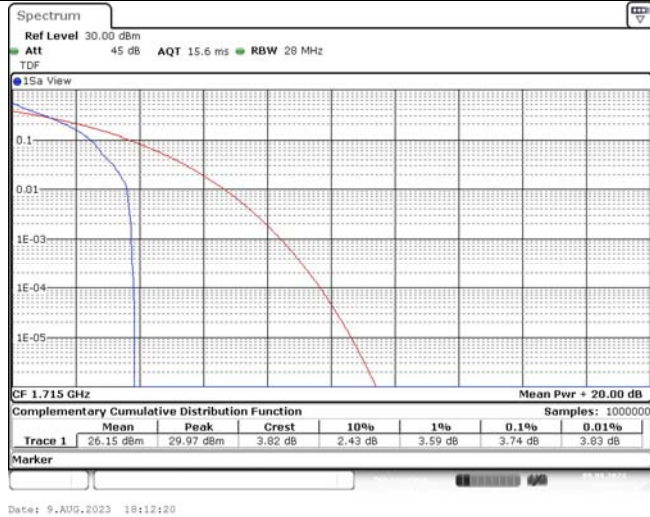

Band66-10MHz-QPSK-132022-1RB#0