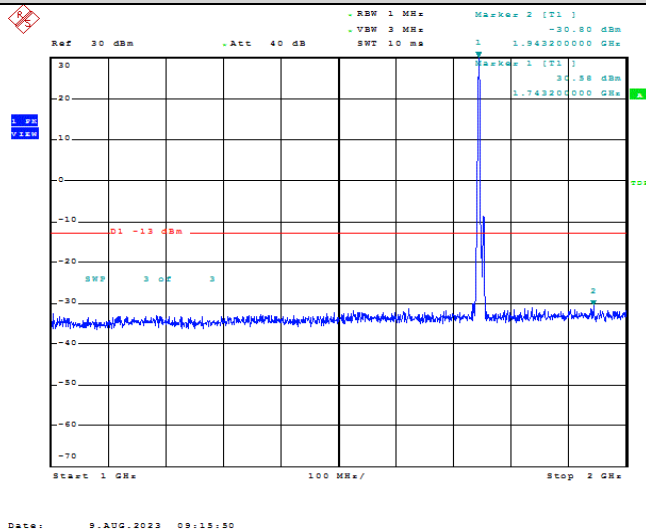

Band66-5MHz-QPSK-132322-1RB#0-Range2:1000~2000MHz