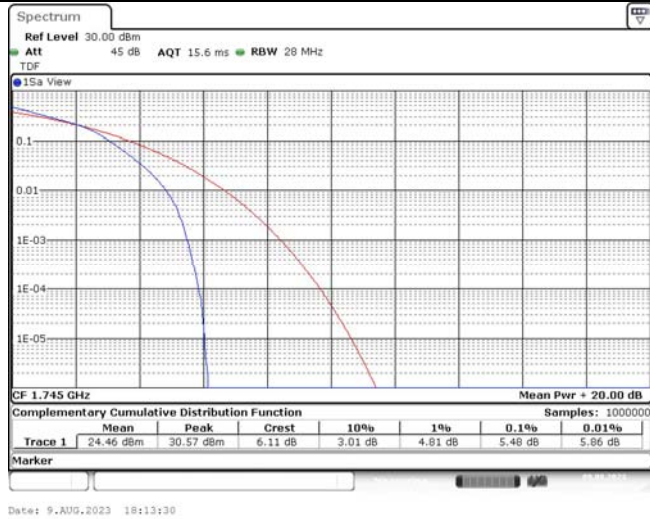

Band66-10MHz-16QAM-132322-50RB#0