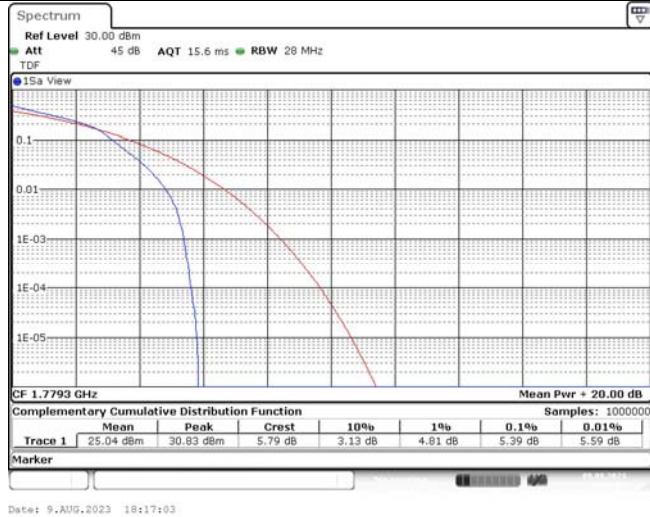

Band66-1.4MHz-16QAM-132665-6RB#0