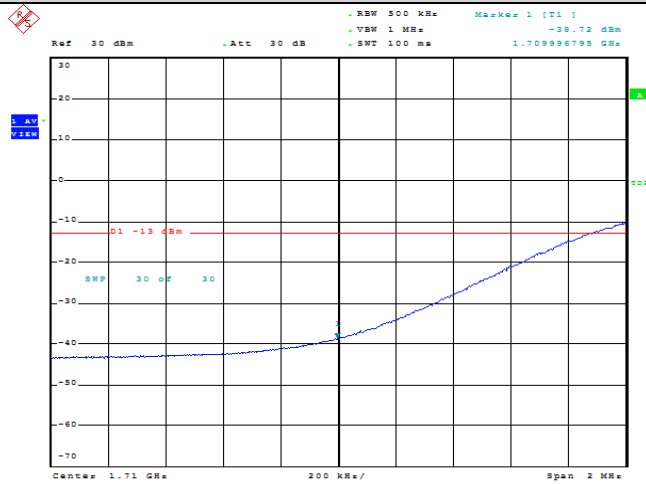

Band66-20MHz-QPSK-132072-100RB#0

Date: 9.AUG.2023 10:15:04

Band66-20MHz-16QAM-132072-1RB#0