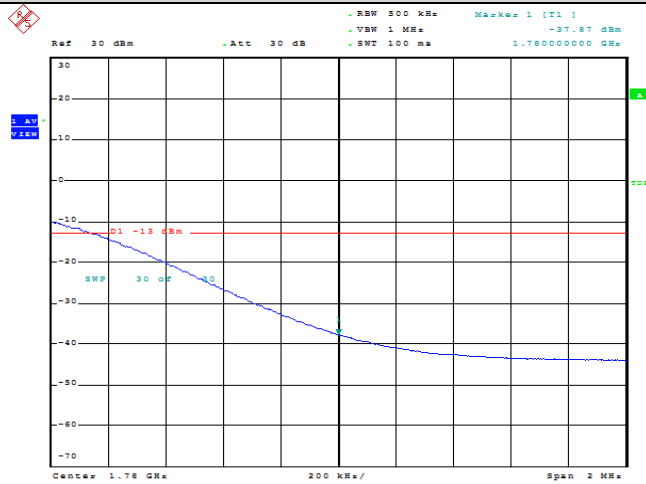

Date: 9.AUG.2023 10:18:40

Band66-20MHz-16QAM-132572-1RB#0

Date: 9.AUG.2023 10:18:09

Band66-20MHz-16QAM-132572-1RB#99

Date: 9.AUG.2023 10:18:30

Band66-20MHz-16QAM-132572-100RB#0

Date: 9.AUG.2023 10:18:51

1.5. Appendix E: Conducted Spurious Emission