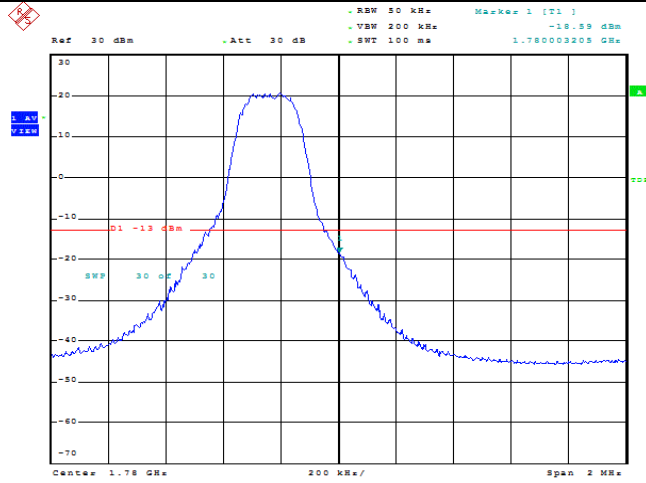

Date: 9.AUG.2023 09:51:46

Band66-3MHz-QPSK-132657-15RB#0

Date: 9.AUG.2023 09:52:07

Band66-3MHz-16QAM-132657-1RB#0

Date: 9.AUG.2023 09:51:36

Band66-3MHz-16QAM-132657-1RB#14

Date: 9.AUG.2023 09:51:56

Band66-3MHz-16QAM-132657-15RB#0