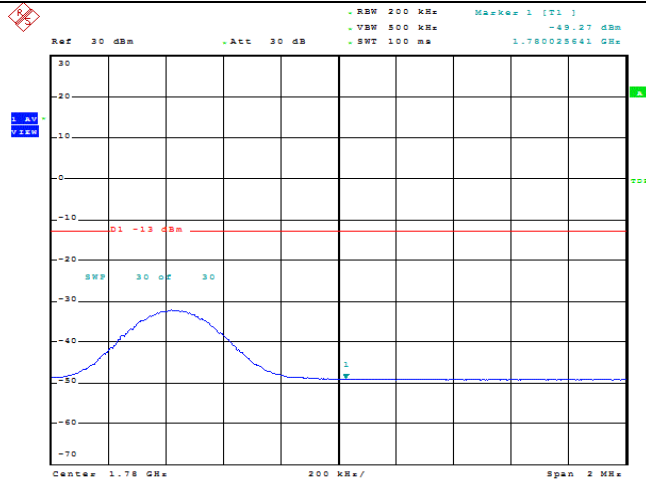

Date: 9.AUG.2023 10:15:38