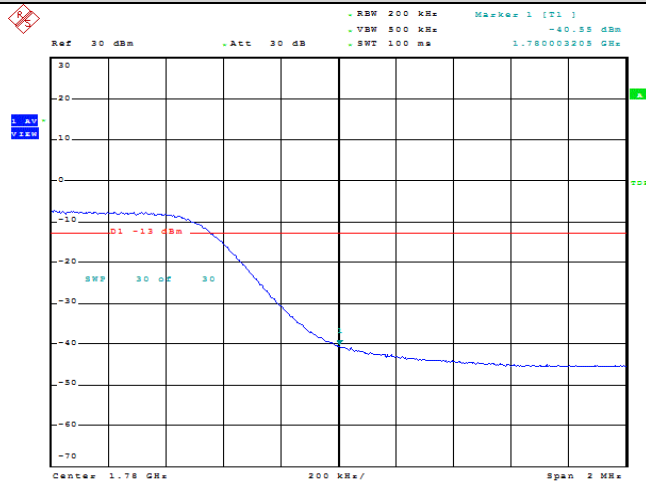

Band66-5MHz-16QAM-132647-1RB#24

Band66-5MHz-16QAM-132647-25RB#0

Band66-10MHz-QPSK-132622-1RB#0

Date: 9.AUG.2023 10:15:38

Band66-10MHz-QPSK-132622-1RB#49

Date: 9.AUG.2023 10:15:59

Band66-10MHz-QPSK-132622-50RB#0