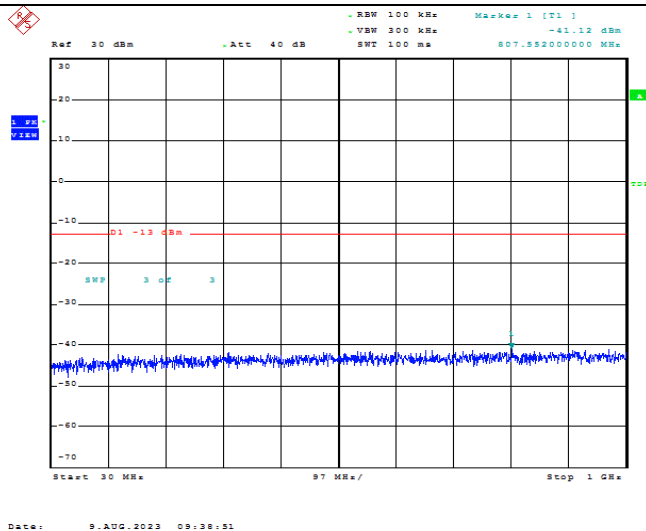

Band66-20MHz-16QAM-132072-1RB#0-Range2:1000~2000MHz

Date: 9.AUG.2023 09:37:52

Band66-20MHz-16QAM-132072-1RB#0-Range3:2000~132022MHz

Date: 9.AUG.2023 09:38:02

Band66-20MHz-16QAM-132322-1RB#0-Range1:30~1000MHz