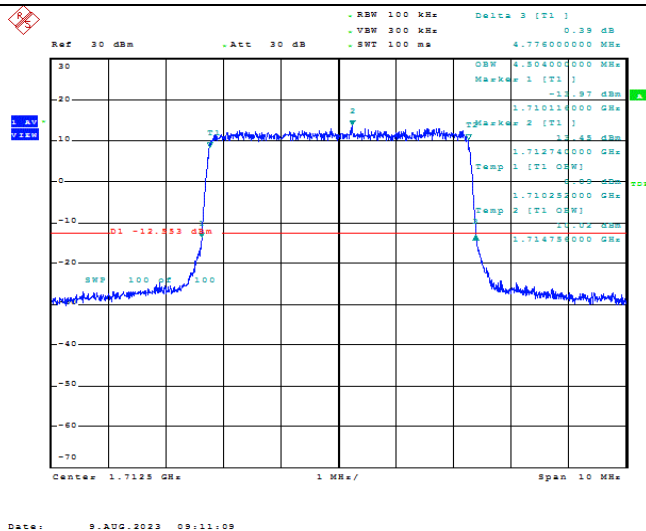

Band66-5MHz-QPSK-132322-25RB#0-4.504