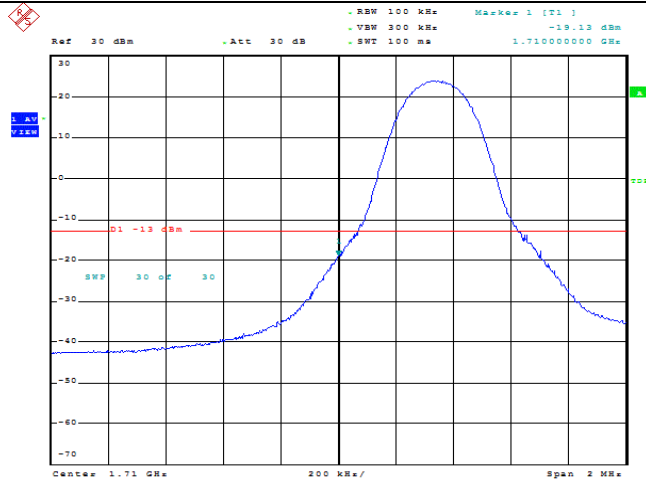

Date: 9.AUG.2023 09:12:22