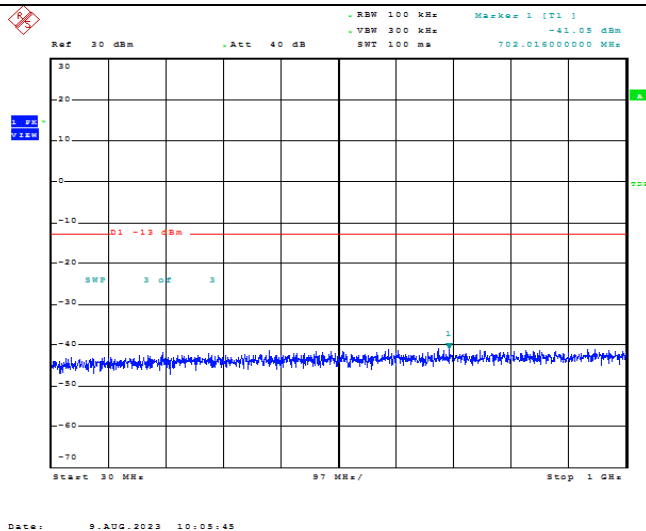

Band66-15MHz-QPSK-132597-1RB#0-Range2:1000~2000MHz