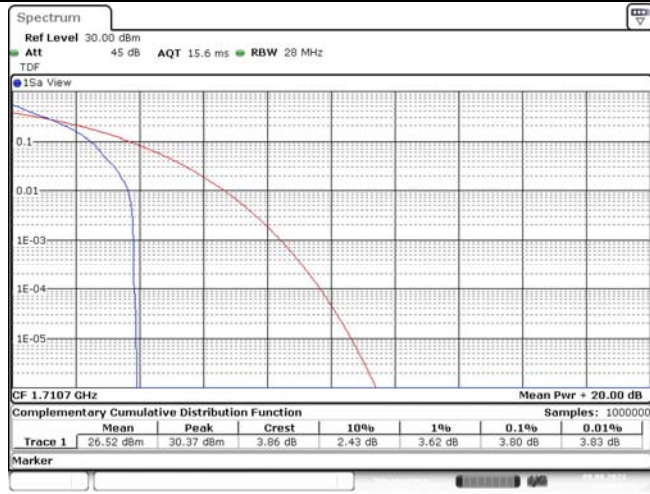

Test Graphs

Band66-1.4MHz-QPSK-131979-1RB#0