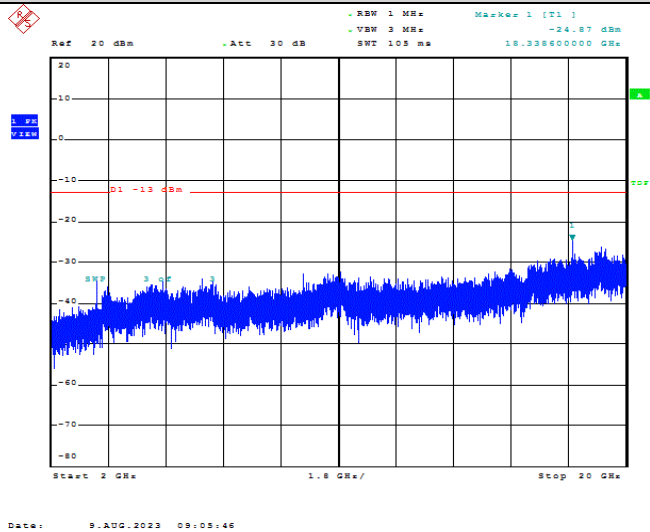

Band66-3MHz-QPSK-131987-1RB#0-Range3:2000~132022MHz

Band66-3MHz-QPSK-132322-1RB#0-Range1:30~1000MHz