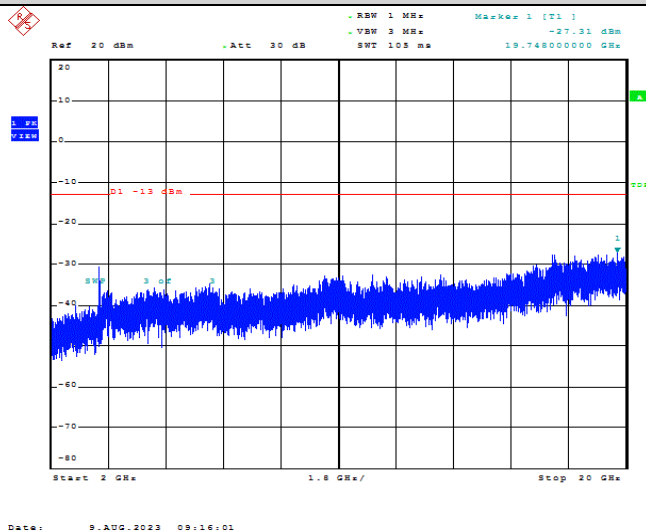

Band66-5MHz-QPSK-132322-1RB#0-Range3:2000~132022MHz

Band66-5MHz-16QAM-131997-1RB#0-Range1:30~1000MHz