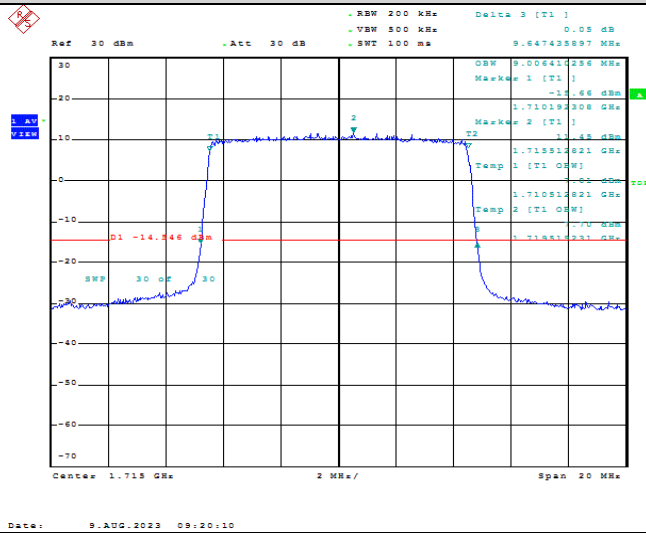

Band66-10MHz-QPSK-132022-50RB#0-9.006