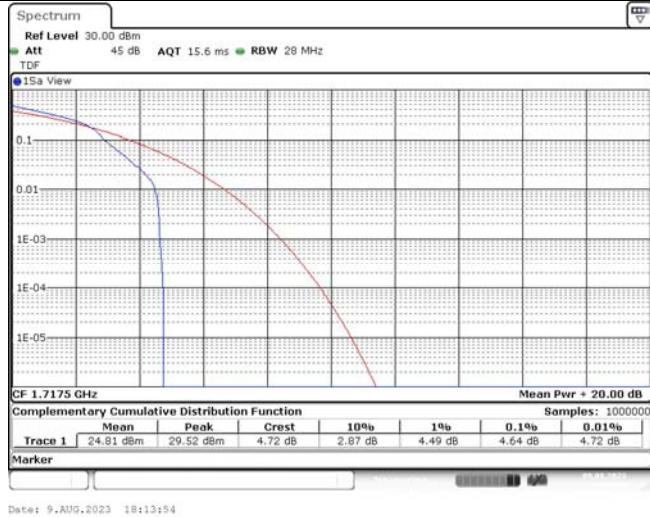

Band66-15MHz-16QAM-132047-1RB#0