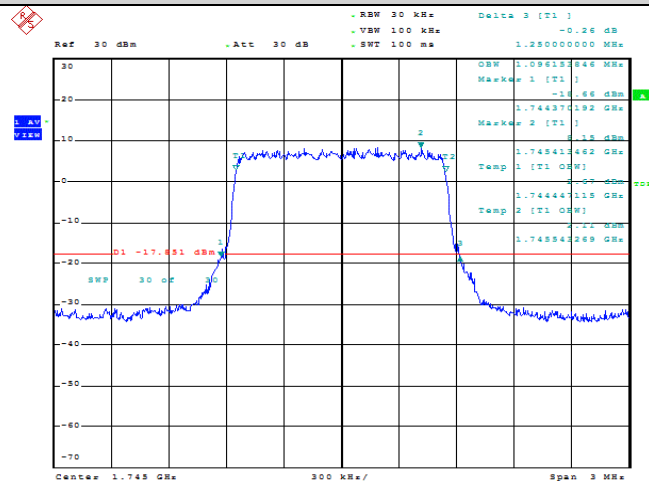

Band66-1.4MHz-QPSK-132322-6RB#0-1.096

Date: 9.AUG.2023 08:53:55

Band66-1.4MHz-16QAM-131979-6RB#0-1.091