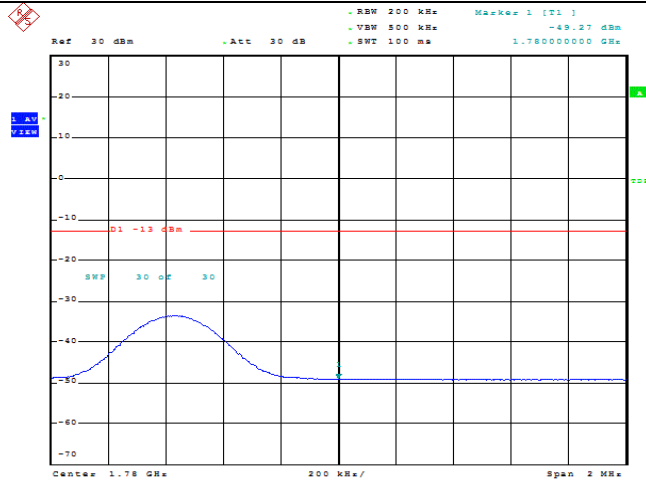

Date: 9.AUG.2023 10:15:48