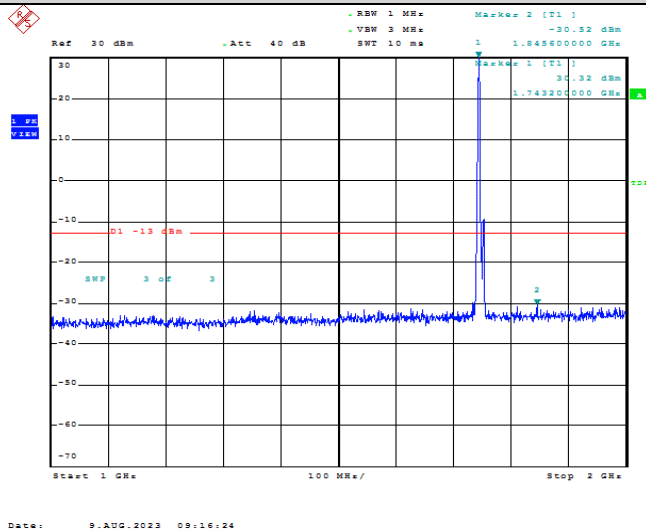

Band66-5MHz-16QAM-132322-1RB#0-Range2:1000~2000MHz