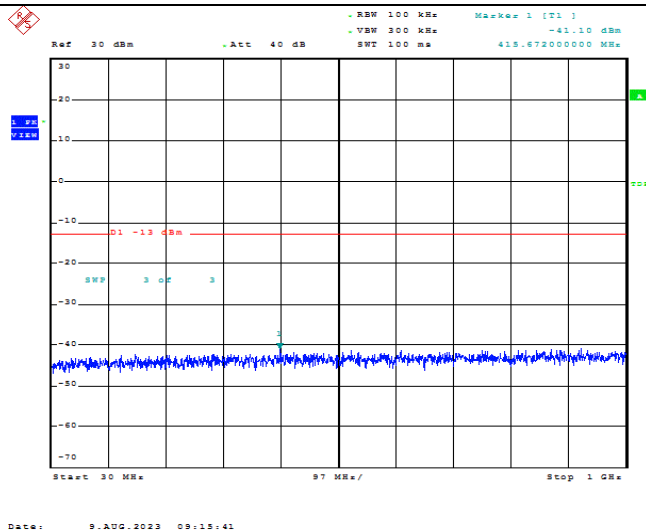

Band66-5MHz-QPSK-132322-1RB#0-Range2:1000~2000MHz

Band66-5MHz-QPSK-132322-1RB#0-Range3:2000~132022MHz

Band66-5MHz-16QAM-131997-1RB#0-Range1:30~1000MHz