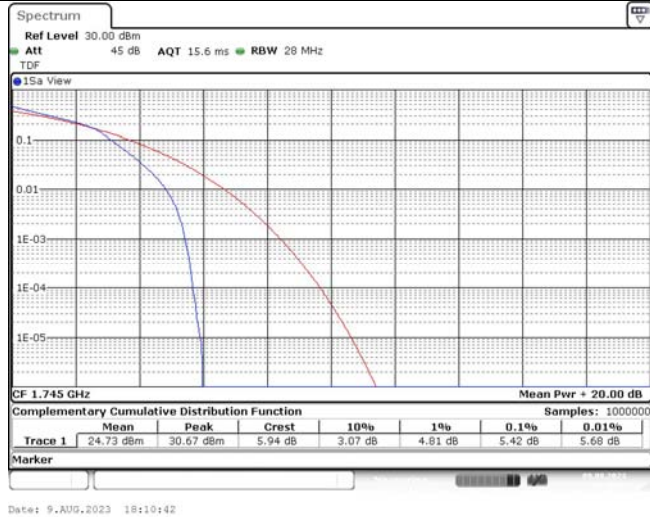

Band66-3MHz-16QAM-132322-15RB#0