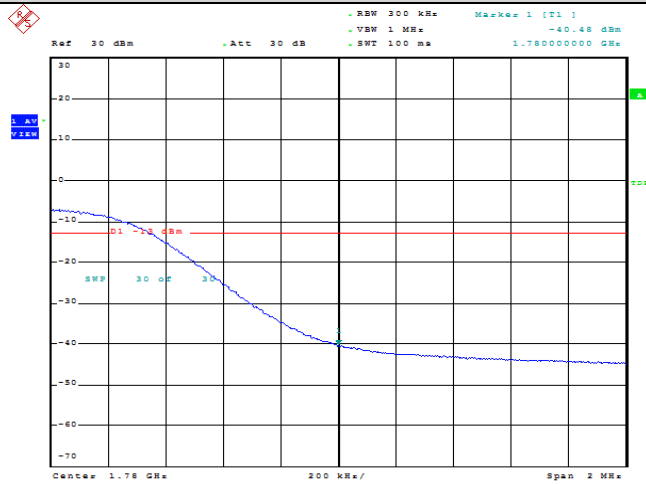

Band66-15MHz-QPSK-132597-75RB#0

Date: 9.AUG.2023 10:17:30

Band66-15MHz-16QAM-132597-1RB#0