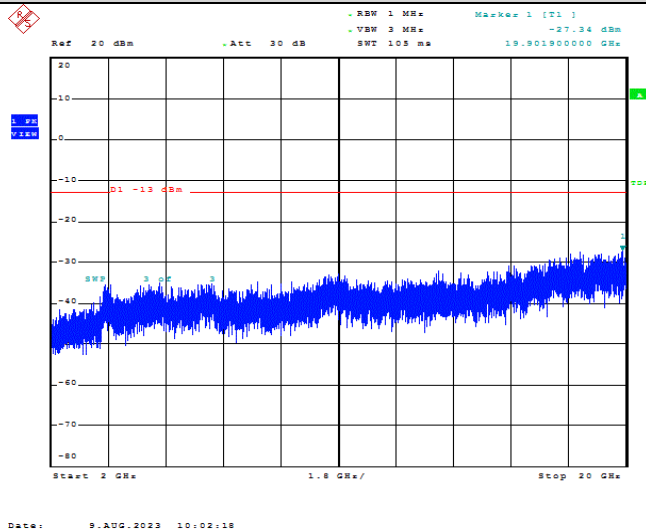

Band66-10MHz-16QAM-132622-1RB#0-Range3:2000~132022MHz

Band66-15MHz-QPSK-132597-1RB#0-Range1:30~1000MHz