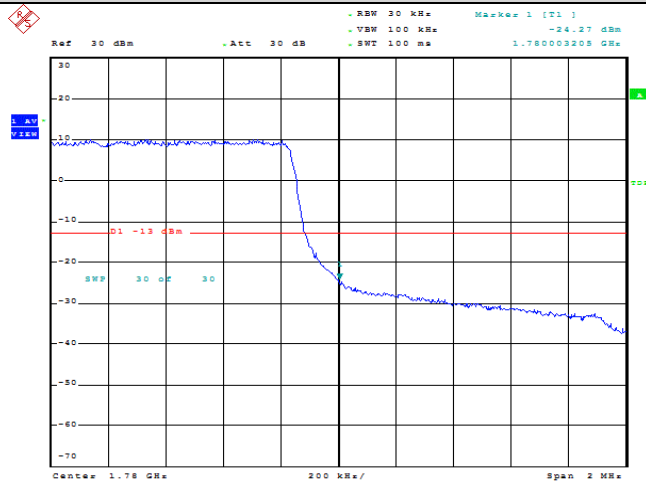

Band66-1.4MHz-16QAM-132665-6RB#0

Date: 9.AUG.2023 09:47:58

Band66-3MHz-QPSK-132657-1RB#0