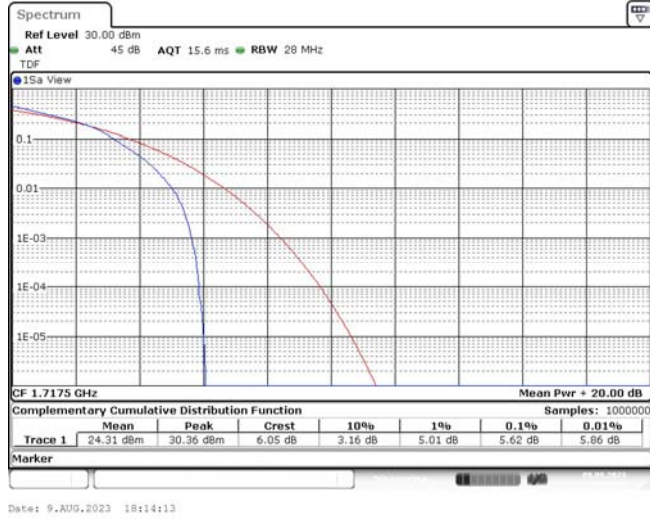

Band66-15MHz-16QAM-132047-75RB#0