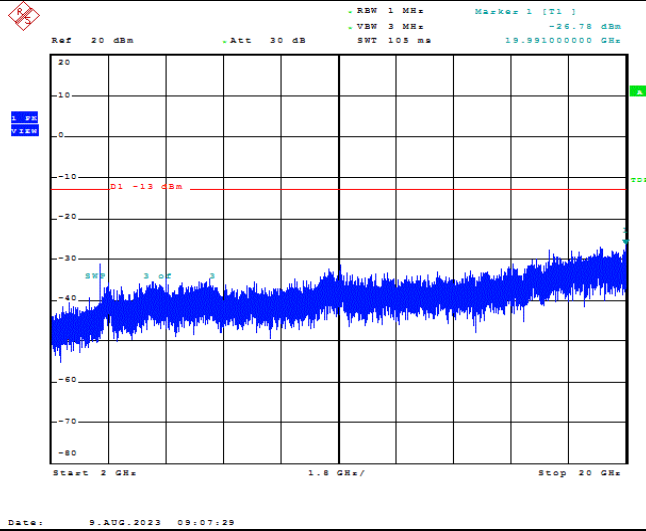

Date: 9.AUG.2023 09:07:23

Band66-5MHz-QPSK-131997-1RB#0-Range1:30~1000MHz