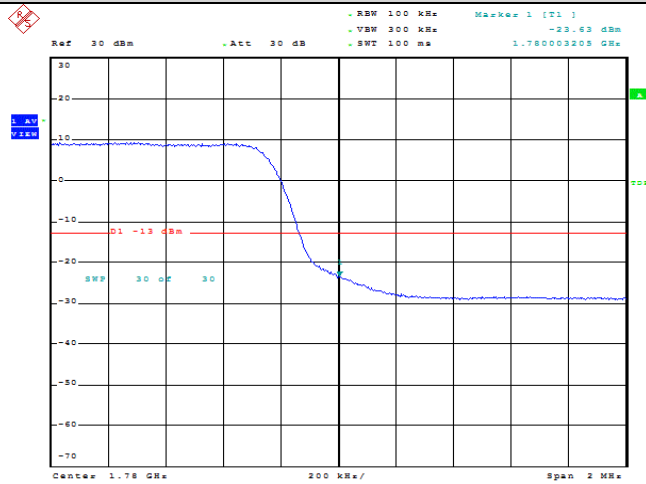

Date: 9.AUG.2023 09:52:17

Band66-5MHz-QPSK-132647-1RB#0

Date: 9.AUG.2023 09:55:59

Band66-5MHz-QPSK-132647-1RB#24

Date: 9.AUG.2023 09:56:20

Band66-5MHz-QPSK-132647-25RB#0

Date: 9.AUG.2023 09:56:41

Band66-5MHz-16QAM-132647-1RB#0