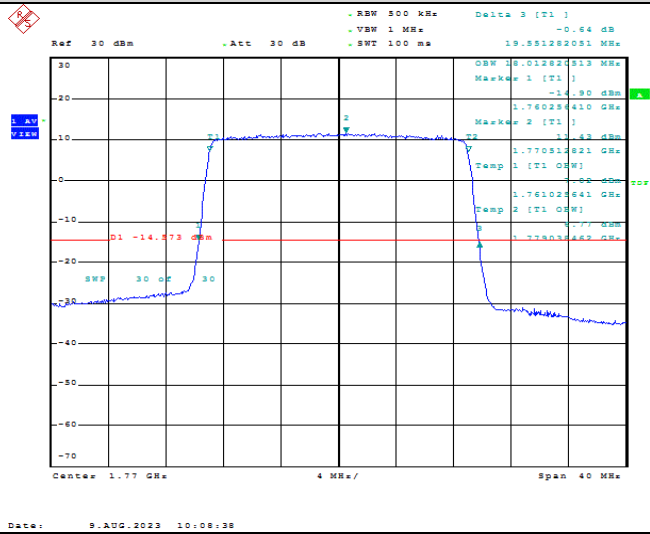

Band66-20MHz-16QAM-132572-100RB#0-18.013