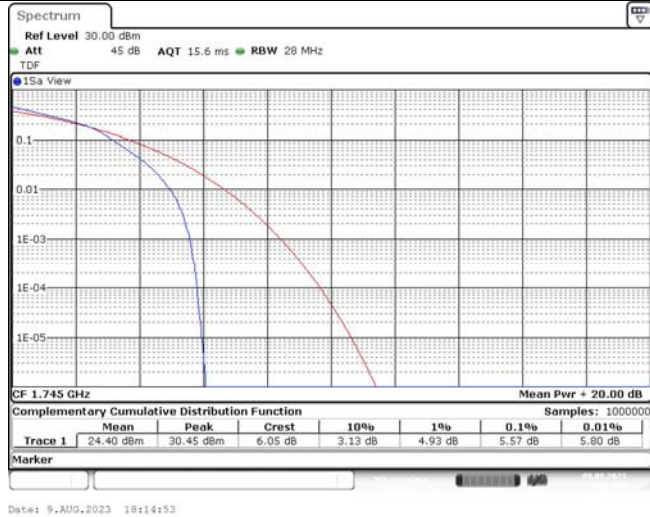

Band66-15MHz-16QAM-132322-75RB#0