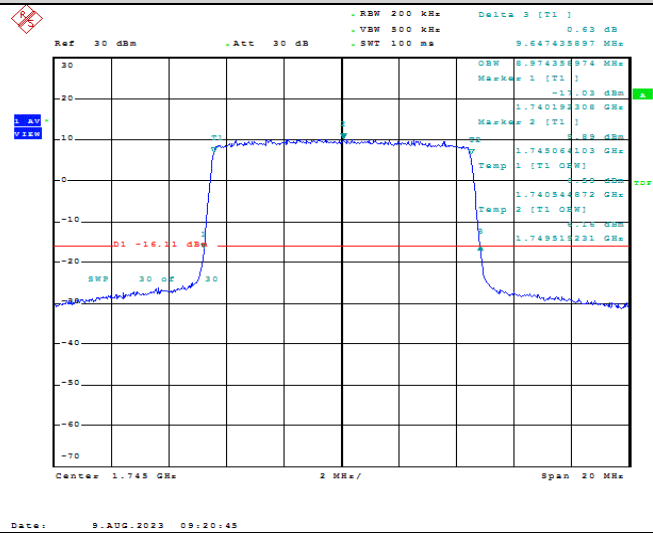

Band66-15MHz-QPSK-132047-75RB#0-13.462