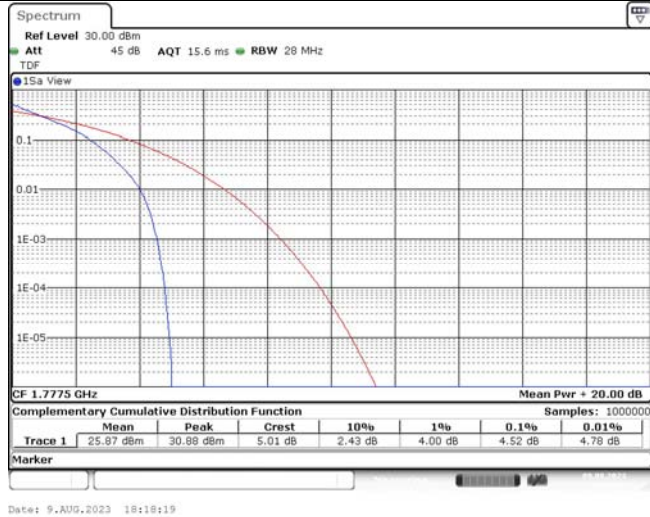

Band66-5MHz-QPSK-132647-25RB#0