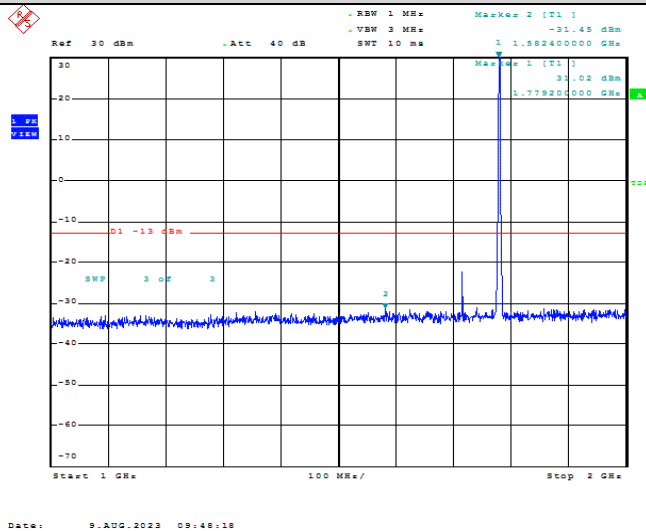

Band66-1.4MHz-QPSK-132665-1RB#0-Range2:1000~2000MHz