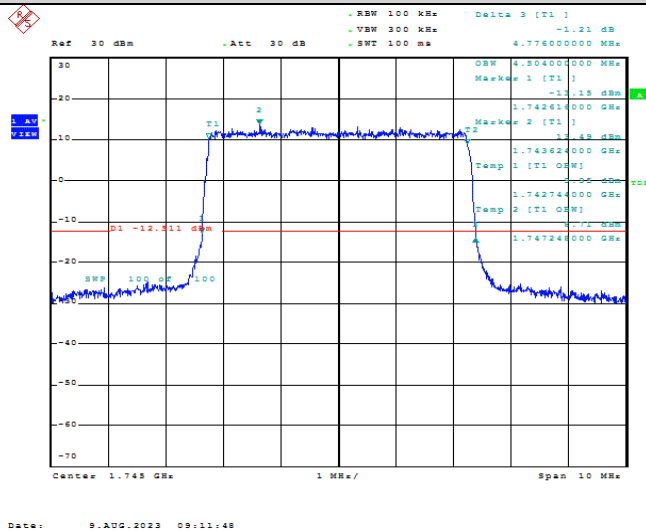

Band66-5MHz-16QAM-131997-25RB#0-4.504