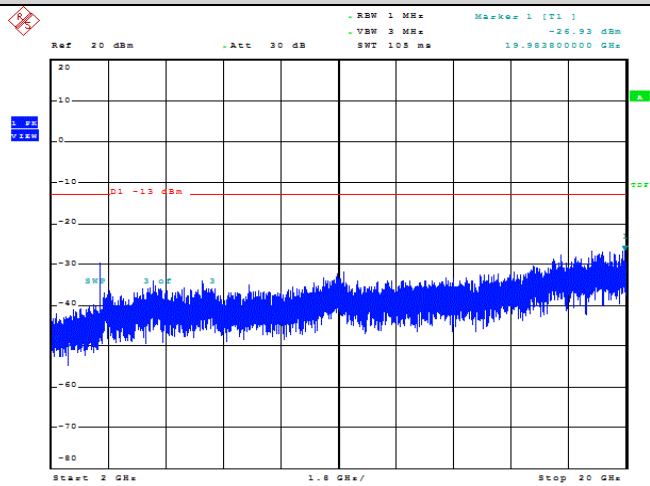

Band66-10MHz-QPSK-132622-1RB#0-Range3:2000~132022MHz

Date: 9.AUG.2023 10:01:44

Band66-10MHz-16QAM-132622-1RB#0-Range1:30~1000MHz