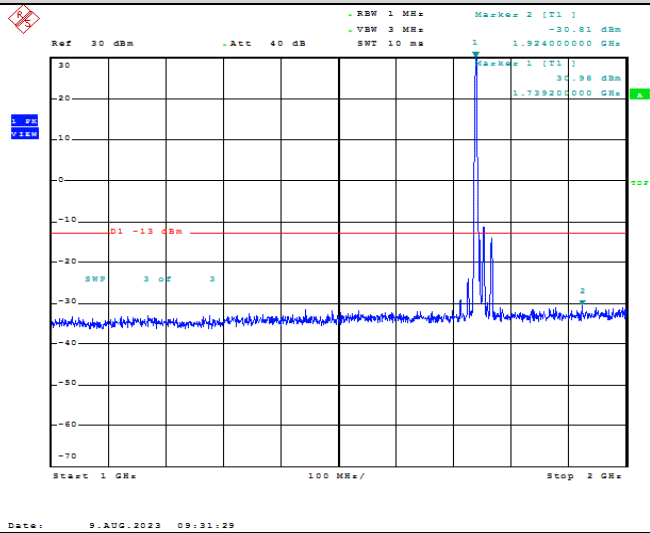

Band66-15MHz-16QAM-132047-1RB#0-Range2:1000~2000MHz

Band66-15MHz-16QAM-132047-1RB#0-Range3:2000~132022MHz

Band66-15MHz-16QAM-132322-1RB#0-Range1:30~1000MHz

Band66-15MHz-16QAM-132322-1RB#0-Range2:1000~2000MHz