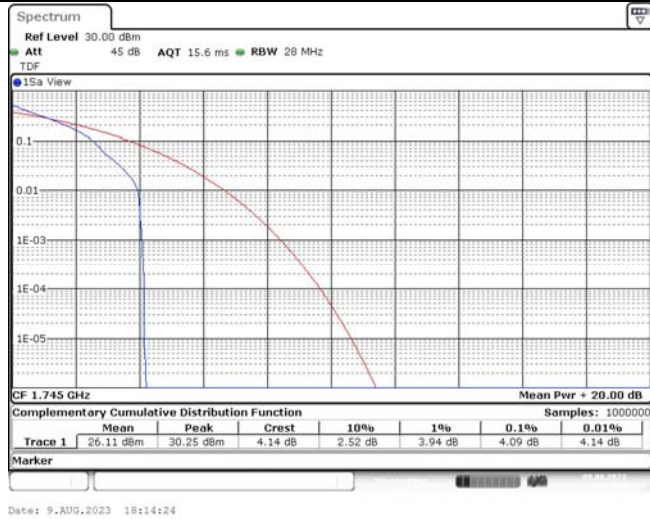

Band66-15MHz-QPSK-132322-1RB#0