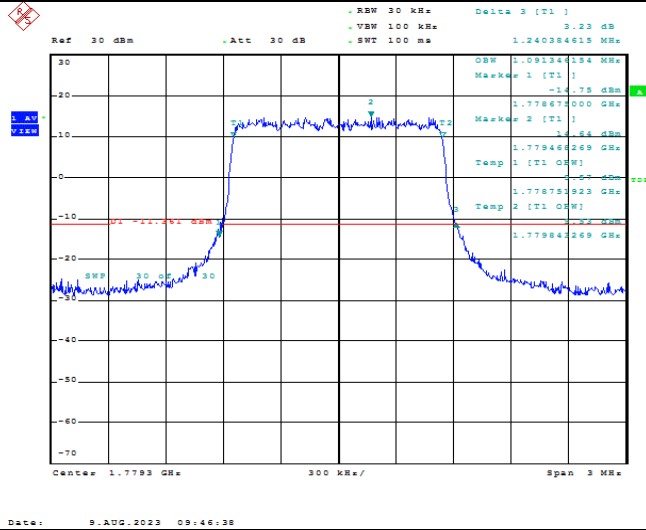

Band66-1.4MHz-16QAM-132665-6RB#0-1.091