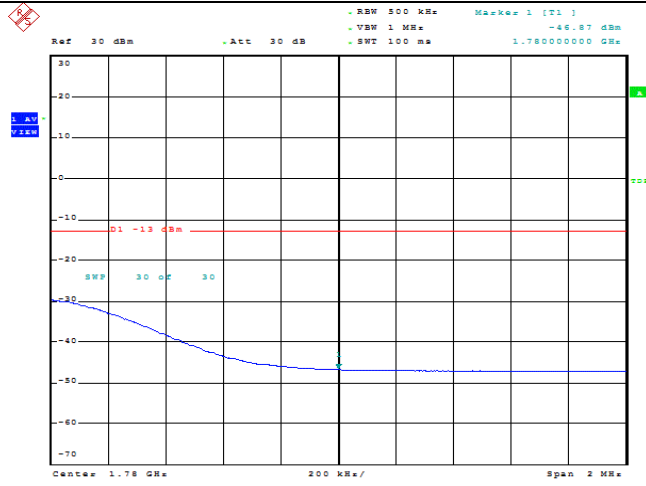

Date: 9.AUG.2023 10:17:59