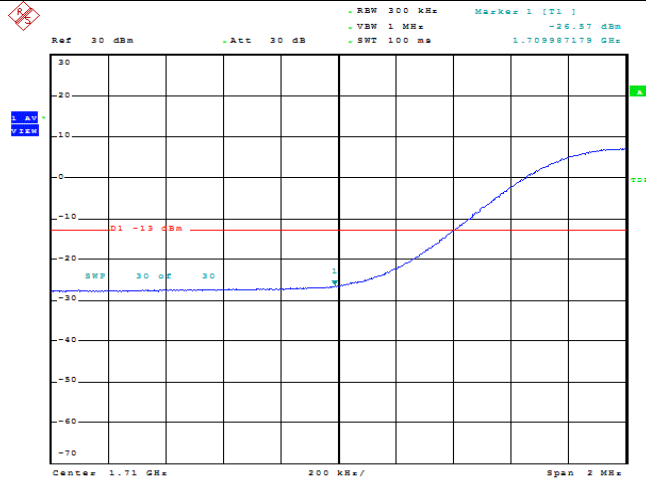

Date: 9.AUG.2023 09:28:55

Band66-15MHz-QPSK-132047-75RB#0

Date: 9.AUG.2023 09:29:16

Band66-15MHz-16QAM-132047-1RB#0

Band66-15MHz-16QAM-132047-1RB#74

Band66-15MHz-16QAM-132047-75RB#0

Band66-20MHz-QPSK-132072-1RB#0