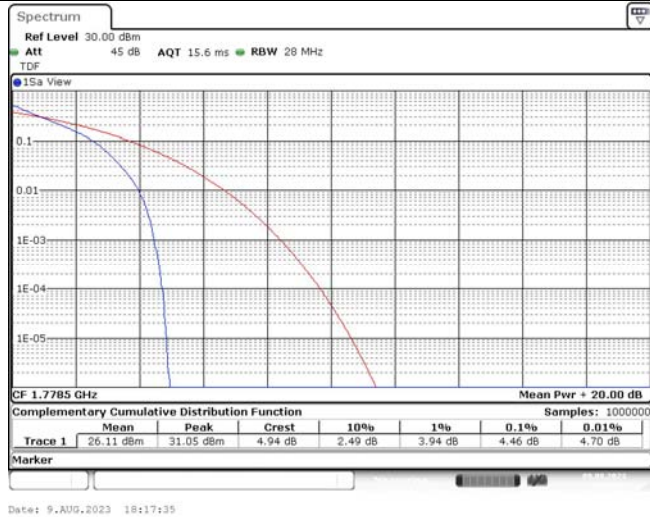

Band66-3MHz-QPSK-132657-15RB#0

Band66-3MHz-16QAM-132657-1RB#0