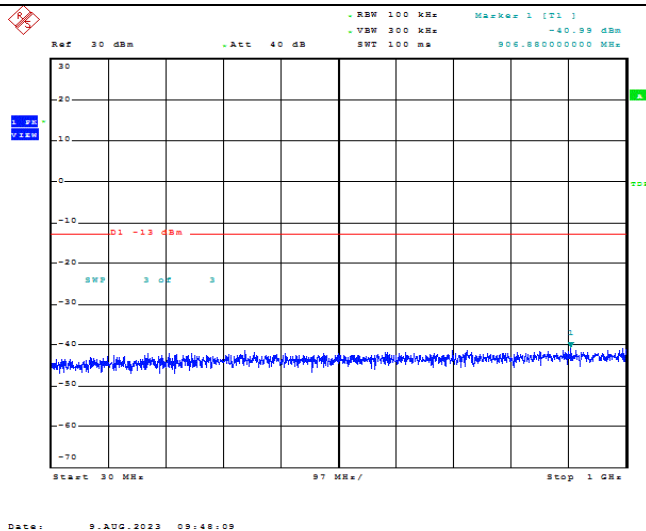

Date: 9.AUG.2023 09:38:51

Band66-20MHz-16QAM-132322-1RB#0-Range2:1000~2000MHz

Date: 9.AUG.2023 09:39:00

Band66-20MHz-16QAM-132322-1RB#0-Range3:2000~132022MHz

Date: 9.AUG.2023 09:39:11

Band66-1.4MHz-QPSK-132665-1RB#0-Range1:30~100MHz