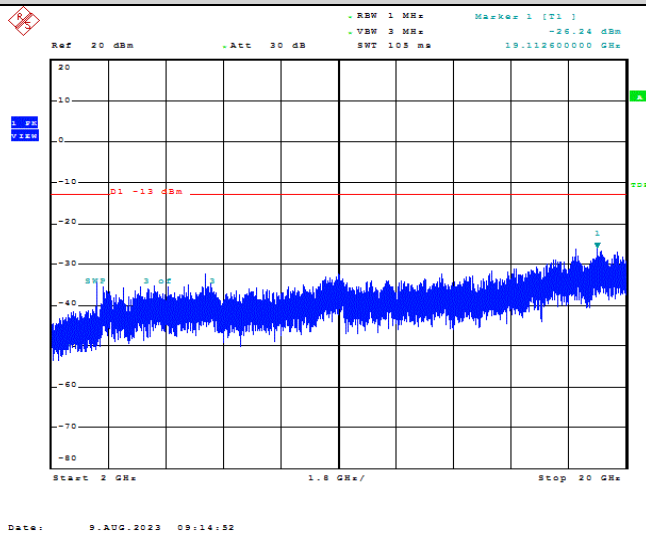

Date: 9.AUG.2023 09:07:18

Band66-3MHz-16QAM-132322-1RB#0-Range3:2000~132022MHz

Date: 9.AUG.2023 09:07:23

Band66-5MHz-QPSK-131997-1RB#0-Range1:30~1000MHz

Band66-5MHz-QPSK-131997-1RB#0-Range2:1000~2000MHz

Band66-5MHz-QPSK-131997-1RB#0-Range3:2000~132022MHz