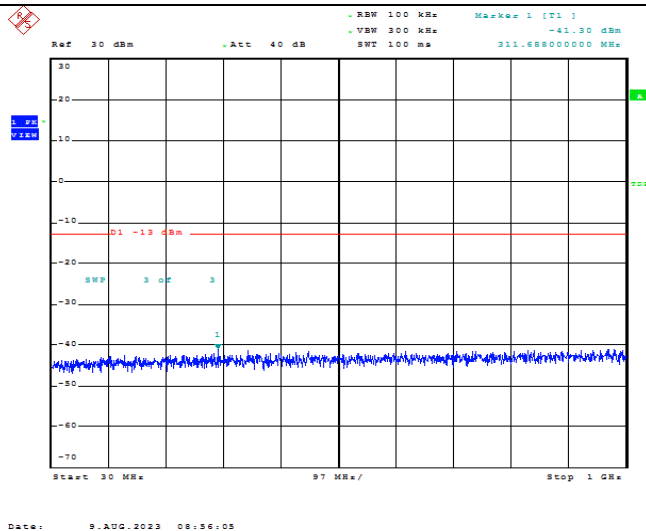

Date: 9.AUG.2023 08:55:51

Band66-1.4MHz-QPSK-132322-1RB#0-Range1:30~1000MHz

Band66-1.4MHz-QPSK-132322-1RB#0-Range2:1000~2000MHz

Band66-1.4MHz-QPSK-132322-1RB#0-Range3:2000~132022MHz

Band66-1.4MHz-16QAM-131979-1RB#0-Range1:30~1000MHz