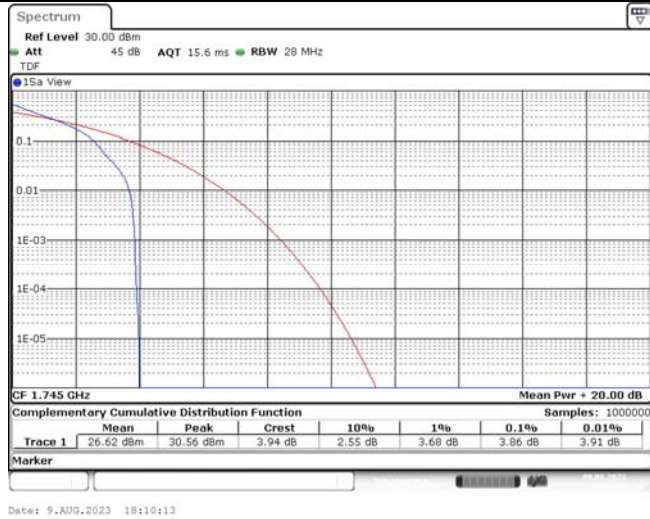

Band66-3MHz-QPSK-132322-1RB#0