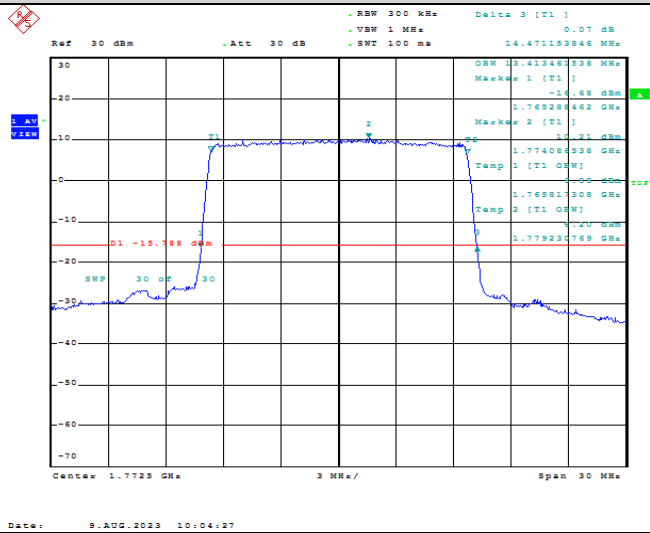

Band66-20MHz-QPSK-132572-100RB#0-18.013