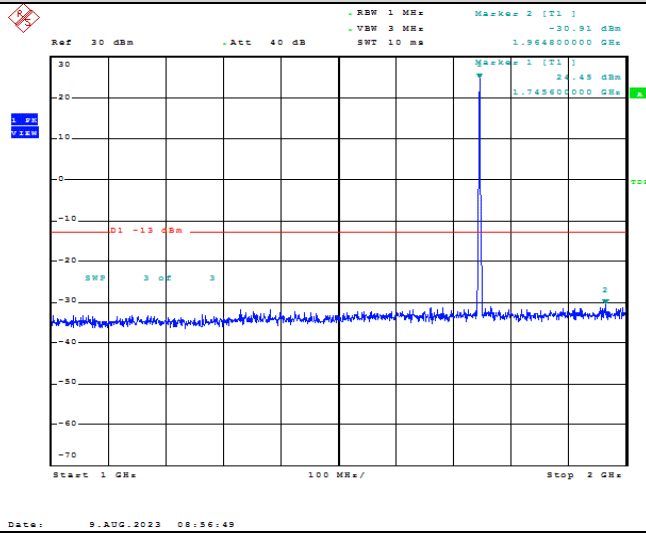

Band66-1.4MHz-QPSK-132322-1RB#0-Range2:1000~2000MHz