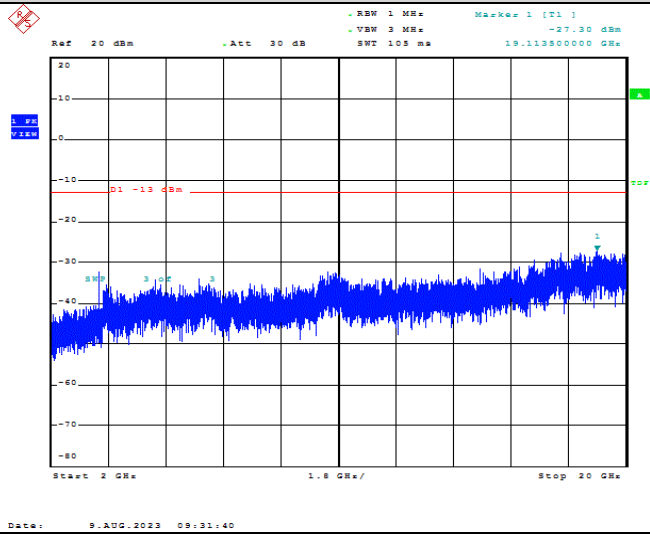

Band66-20MHz-QPSK-132072-1RB#0-Range1:30~1000MHz