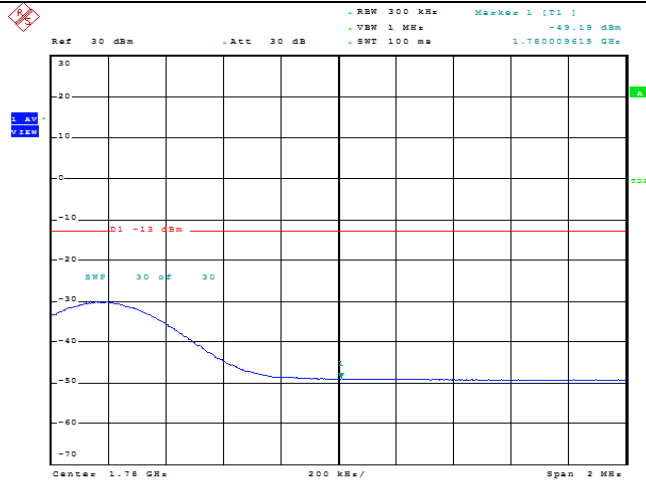

Date: 9.AUG.2023 10:16:20

Band66-10MHz-16QAM-132622-1RB#0

Date: 9.AUG.2023 10:15:48

Band66-10MHz-16QAM-132622-1RB#49

Date: 9.AUG.2023 10:16:10

Band66-10MHz-16QAM-132622-50RB#0

Date: 9.AUG.2023 10:16:30

Band66-15MHz-QPSK-132597-1RB#0