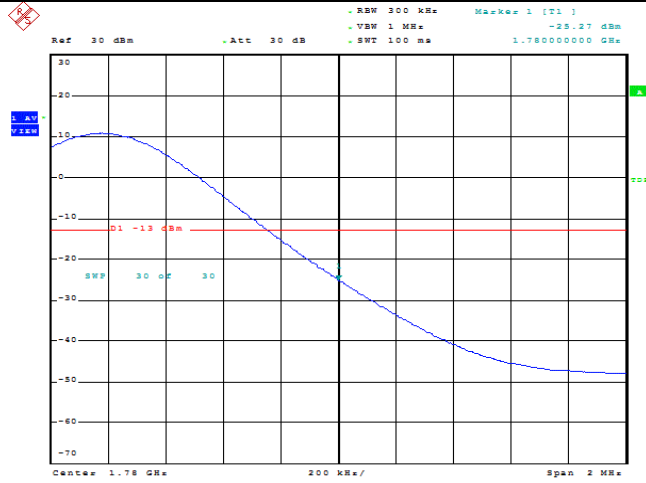

Band66-15MHz-QPSK-132597-1RB#74

Date: 9.AUG.2023 10:17:09