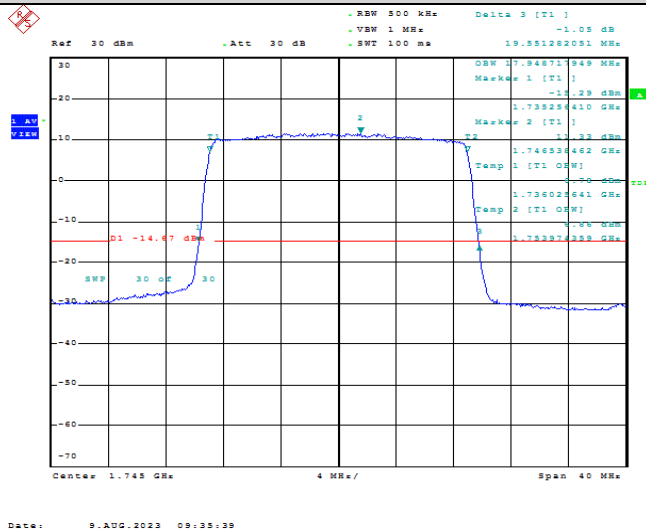

Band66-20MHz-QPSK-132322-100RB#0-17.949

Band66-20MHz-16QAM-132072-100RB#0-18.013

Band66-20MHz-16QAM-132322-100RB#0-17.949