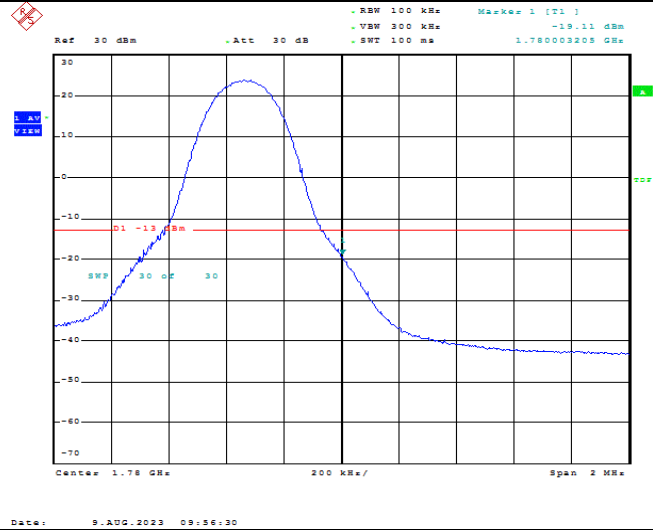

Band66-5MHz-16QAM-132647-25RB#0