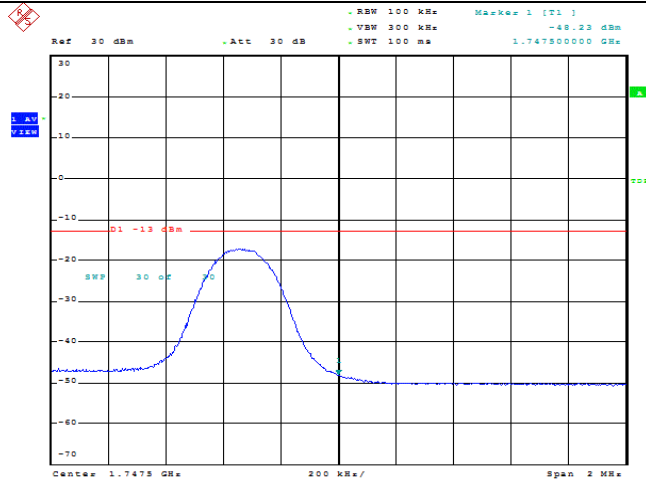

Date: 9.AUG.2023 09:13:37