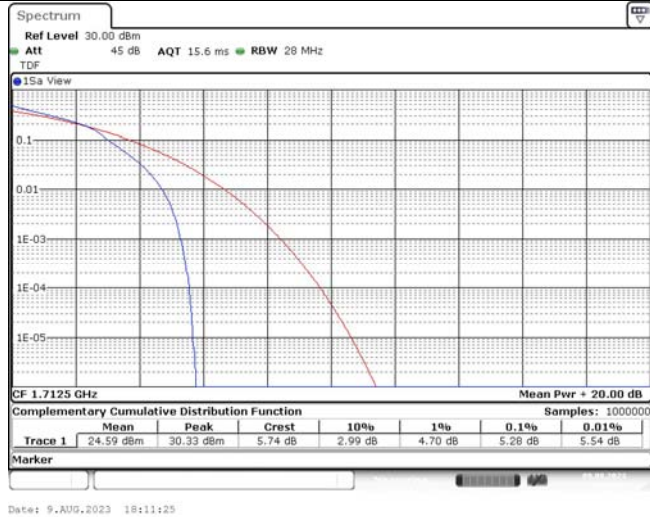

Band66-5MHz-16QAM-131997-25RB#0