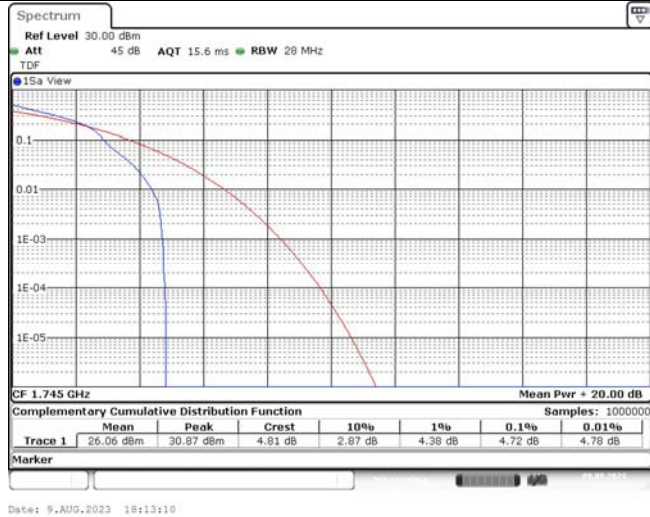

Band66-10MHz-16QAM-132322-1RB#0