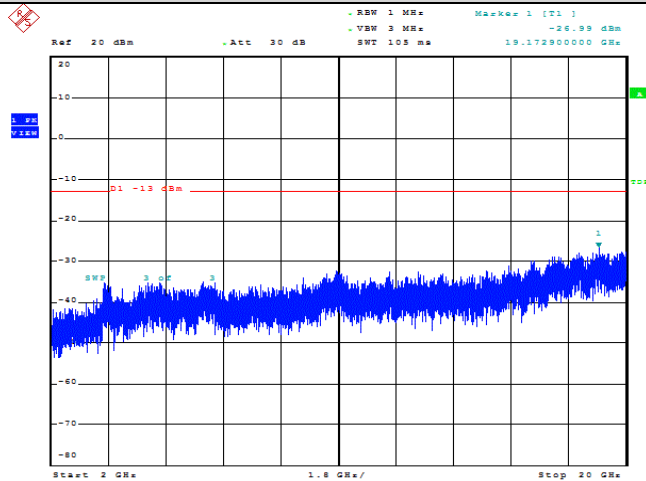

Test Graphs

Band66-1.4MHz-QPSK-131979-1RB#0-Range1:30~100MHz

Date: 9.AUG.2023 08:55:31

Band66-1.4MHz-QPSK-131979-1RB#0-Range2:1000~2000MHz

Date: 9.AUG.2023 08:55:41

Band66-1.4MHz-QPSK-131979-1RB#0-Range3:2000~13202MHz