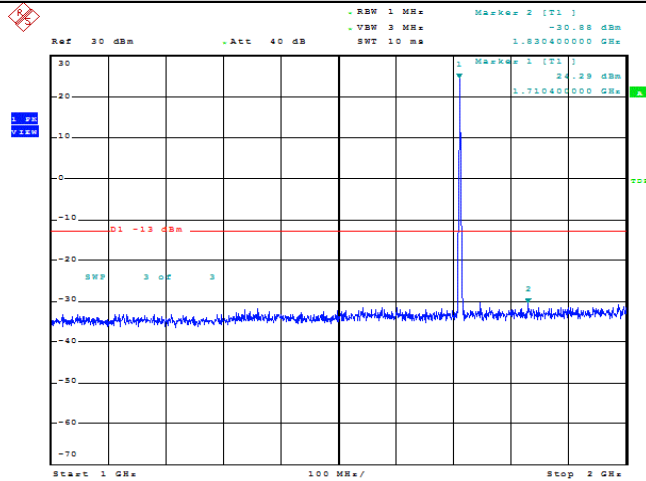

Test Graphs

Band66-1.4MHz-QPSK-131979-1RB#0-Range1:30~100MHz

Date: 9.AUG.2023 08:55:31

Band66-1.4MHz-QPSK-131979-1RB#0-Range2:1000~2000MHz

Date: 9.AUG.2023 08:55:41

Band66-1.4MHz-QPSK-131979-1RB#0-Range3:2000~13202MHz