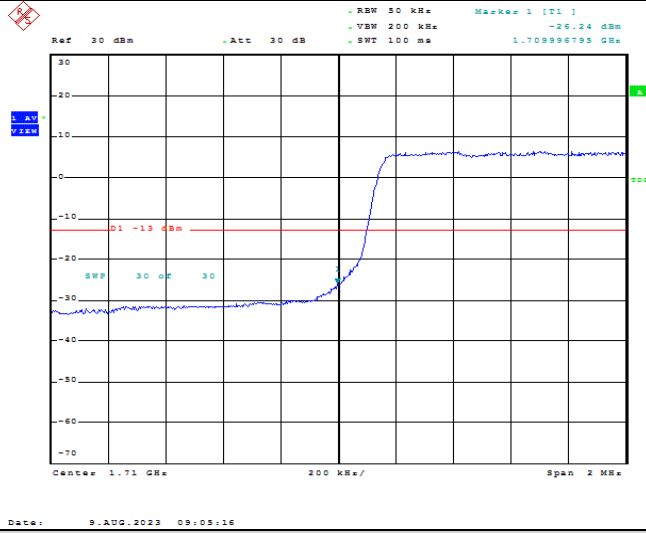

Band66-5MHz-QPSK-131997-1RB#0