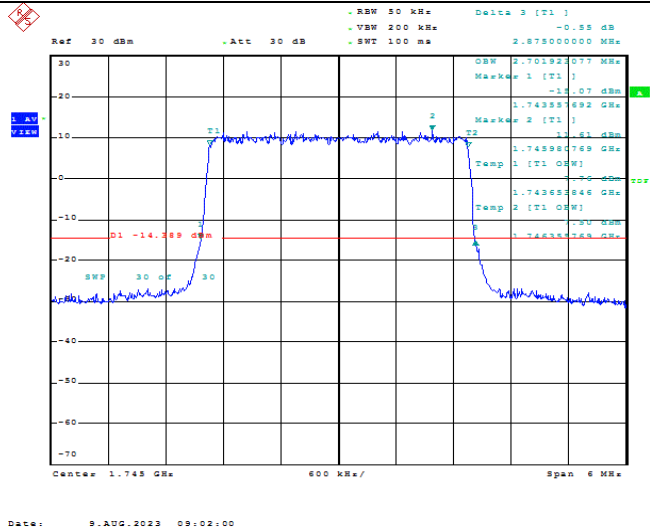

Band66-3MHz-16QAM-131987-15RB#0-2.692

Band66-3MHz-16QAM-132322-15RB#0-2.702

Band66-5MHz-QPSK-131997-25RB#0-4.504