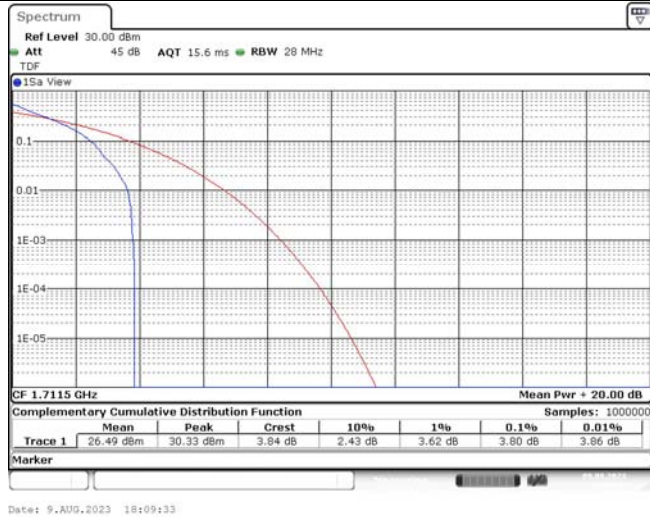

Band66-3MHz-QPSK-131987-1RB#0