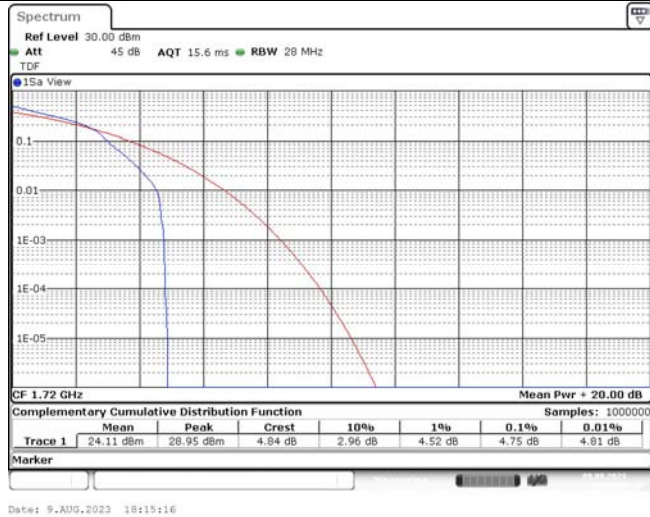

Band66-20MHz-16QAM-132072-1RB#0