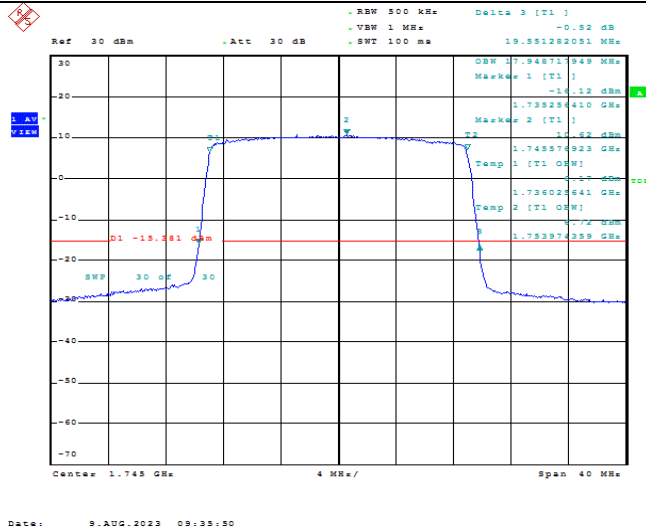

Band66-1.4MHz-QPSK-132665-6RB#0-1.091