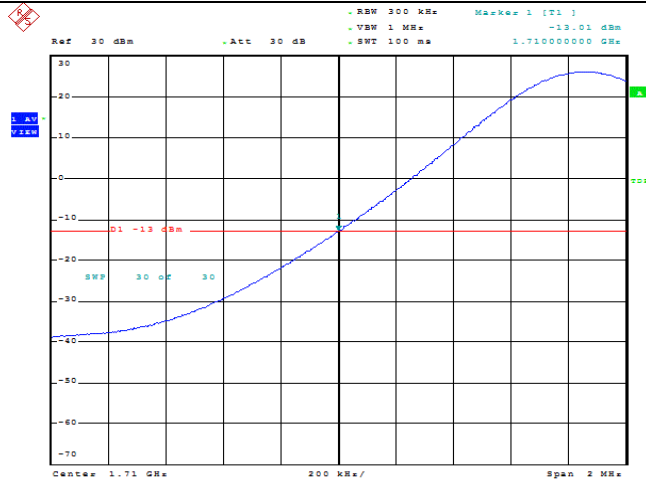

Date: 9.AUG.2023 09:21:11

Band66-10MHz-16QAM-132022-1RB#49

Date: 9.AUG.2023 09:21:32

Band66-10MHz-16QAM-132022-50RB#0

Date: 9.AUG.2023 09:21:54

Band66-15MHz-QPSK-132047-1RB#0

Date: 9.AUG.2023 09:28:34

Band66-15MHz-QPSK-132047-1RB#74