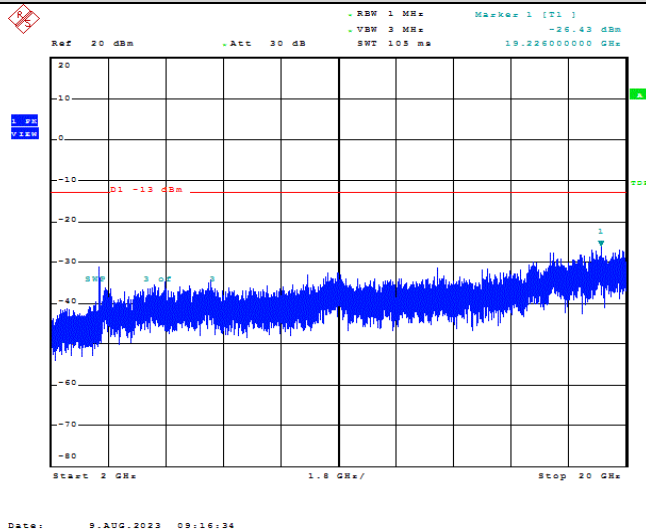

Band66-5MHz-16QAM-132322-1RB#0-Range3:2000~132022MHz

Band66-10MHz-QPSK-132022-1RB#0-Range1:30~1000MHz