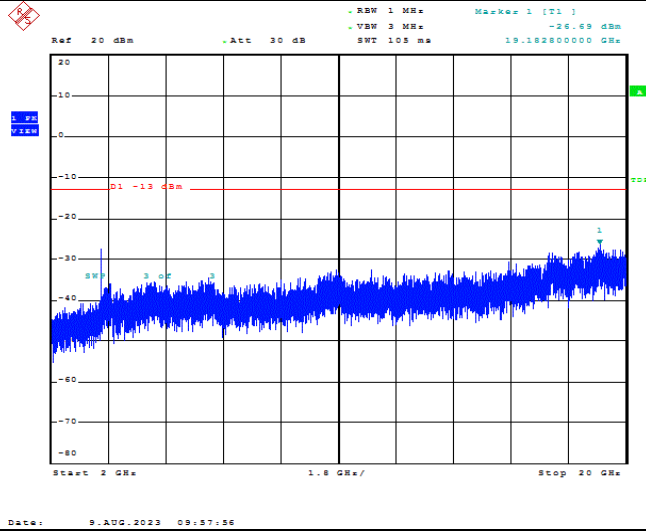

Date: 9.AUG.2023 09:57:56

Band66-10MHz-QPSK-132622-1RB#0-Range1:30~1000MHz