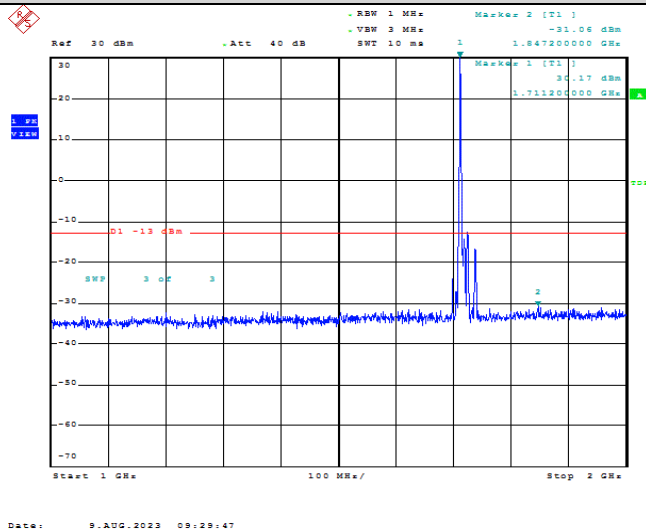

Band66-15MHz-QPSK-132047-1RB#0-Range2:1000~2000MHz

Date: 9.AUG.2023 09:29:47