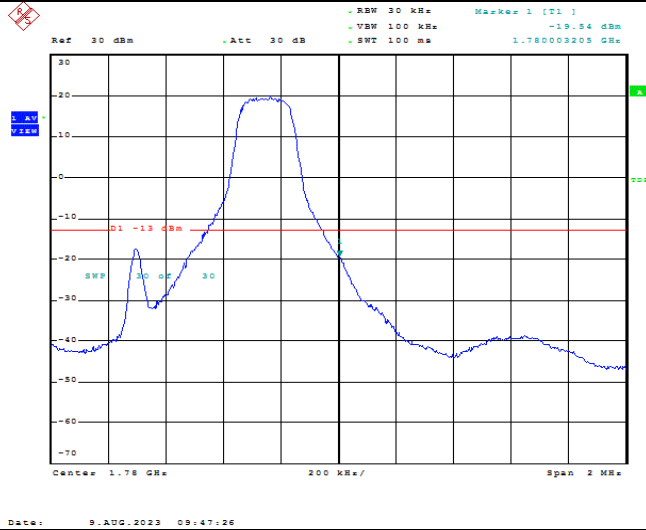

Date: 9.AUG.2023 10:14:33

Band66-20MHz-16QAM-132072-100RB#0

Date: 9.AUG.2023 10:15:14

Band66-1.4MHz-QPSK-132665-1RB#0

Band66-1.4MHz-QPSK-132665-1RB#5

Band66-1.4MHz-QPSK-132665-6RB#0

Band66-1.4MHz-16QAM-132665-1RB#0