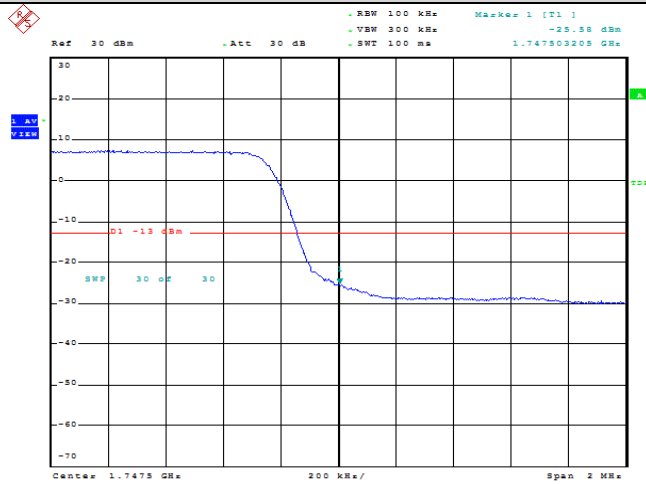

Date: 9.AUG.2023 09:12:53

Band66-5MHz-16QAM-131997-25RB#0

Date: 9.AUG.2023 09:13:15

Band66-5MHz-16QAM-132322-1RB#0

Date: 9.AUG.2023 09:13:37

Band66-5MHz-16QAM-132322-1RB#24

Date: 9.AUG.2023 09:13:58

Band66-5MHz-16QAM-132322-25RB#0