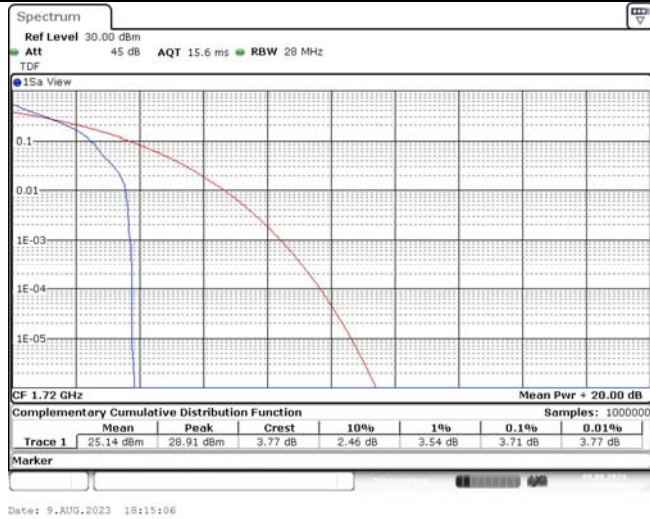

Band66-20MHz-QPSK-132072-1RB#0