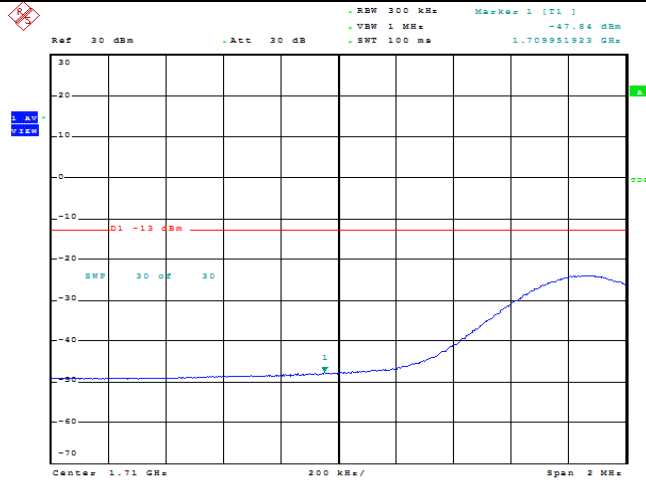

Date: 9.AUG.2023 09:28:55

Band66-15MHz-QPSK-132047-75RB#0

Date: 9.AUG.2023 09:29:16

Band66-15MHz-16QAM-132047-1RB#0

Band66-15MHz-16QAM-132047-1RB#74

Band66-15MHz-16QAM-132047-75RB#0

Band66-20MHz-QPSK-132072-1RB#0