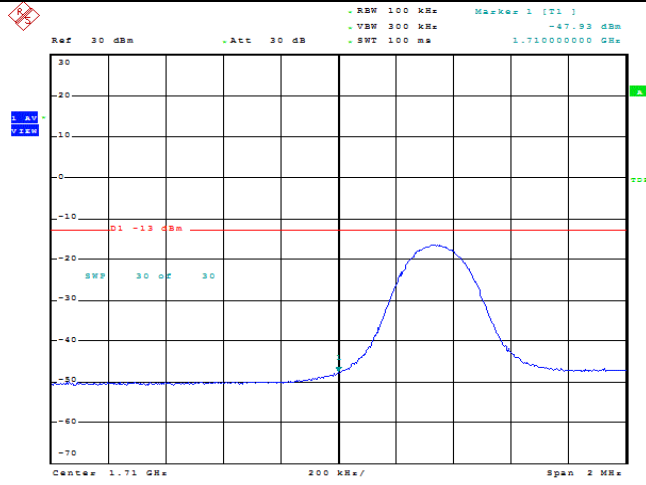

Date: 9.AUG.2023 09:13:26

Band66-5MHz-QPSK-132322-1RB#24

Date: 9.AUG.2023 09:13:48

Band66-5MHz-QPSK-132322-25RB#0

Date: 9.AUG.2023 09:14:09

Band66-5MHz-16QAM-131997-1RB#0

Date: 9.AUG.2023 09:12:32

Band66-5MHz-16QAM-131997-1RB#24