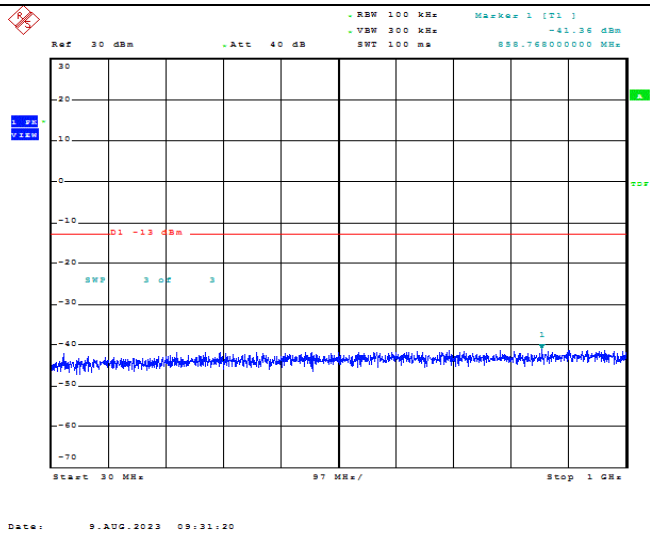

Band66-15MHz-16QAM-132322-1RB#0-Range2:1000~2000MHz