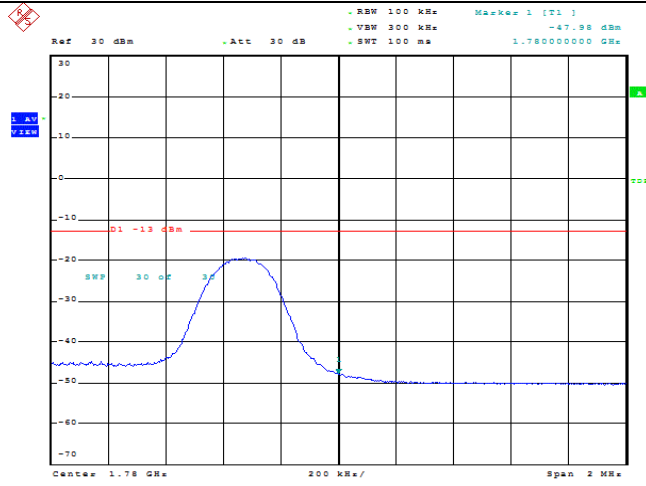

Date: 9.AUG.2023 09:55:59