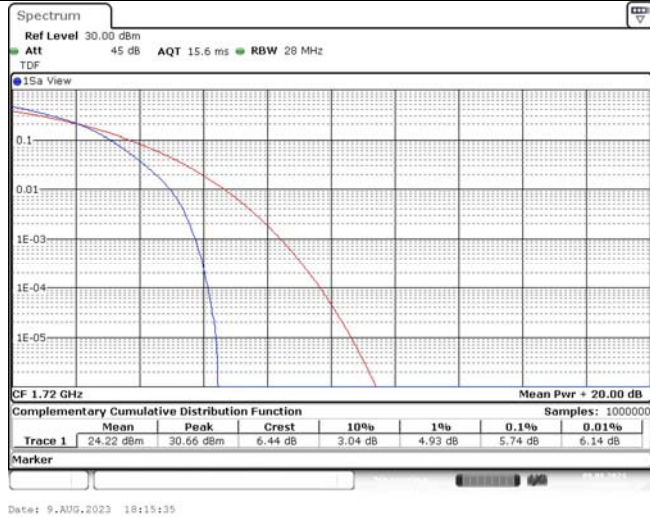

Band66-20MHz-16QAM-132072-100RB#0