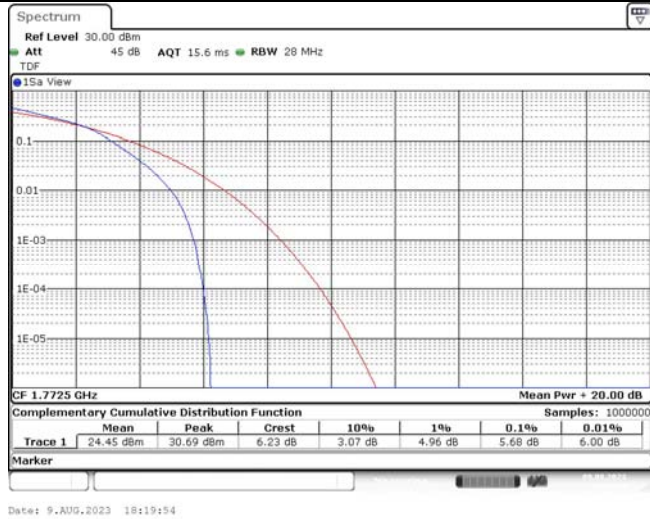

Band66-15MHz-16QAM-132597-75RB#0