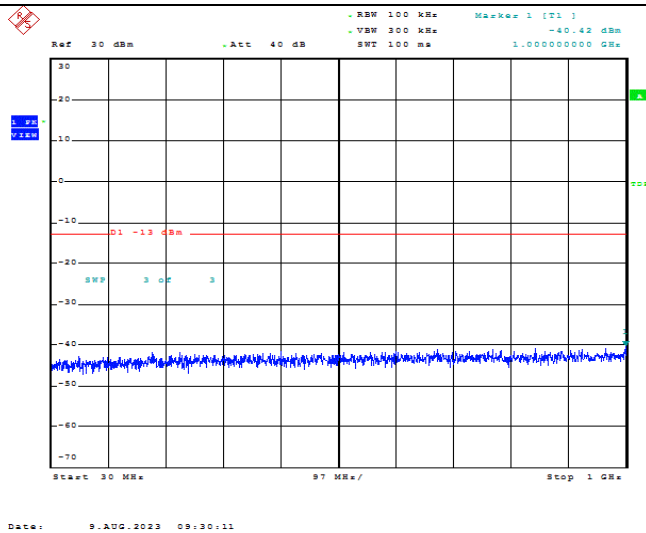

Date: 9.AUG.2023 09:30:46

Band66-15MHz-QPSK-132322-1RB#0-Range2:1000~2000MHz

Date: 9.AUG.2023 09:30:55

Band66-15MHz-QPSK-132322-1RB#0-Range3:2000~132022MHz

Date: 9.AUG.2023 09:31:06

Band66-15MHz-16QAM-132047-1RB#0-Range1:30~1000MHz