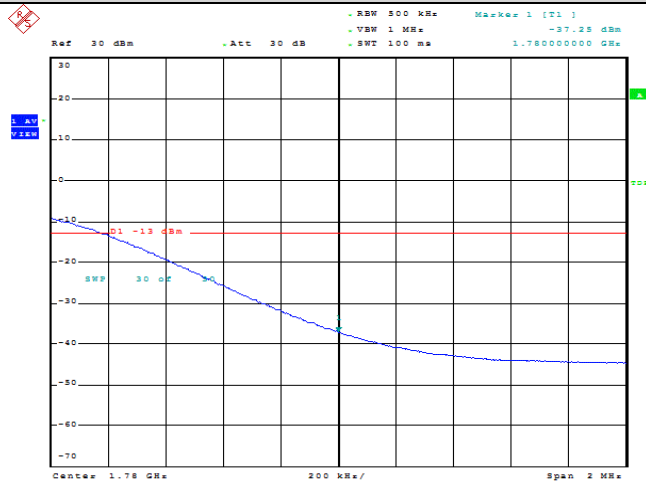

Date: 9.AUG.2023 10:17:20

Band66-15MHz-16QAM-132597-75RB#0

Date: 9.AUG.2023 10:17:40

Band66-20MHz-QPSK-132572-1RB#0

Date: 9.AUG.2023 10:17:59

Band66-20MHz-QPSK-132572-1RB#99

Date: 9.AUG.2023 10:18:20

Band66-20MHz-QPSK-132572-100RB#0