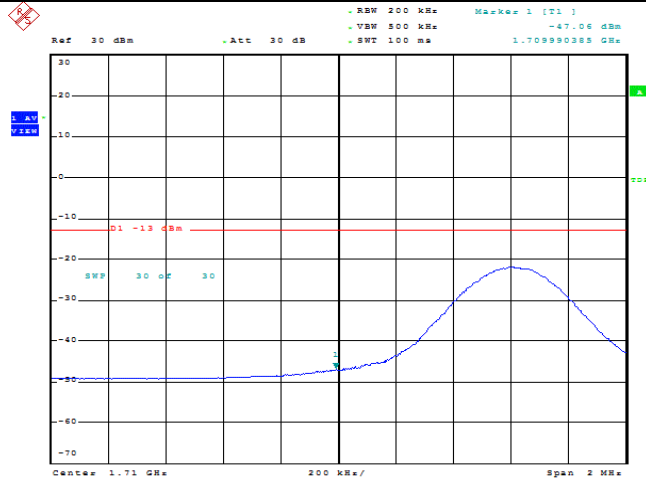

Band66-10MHz-QPSK-132022-1RB#49

Date: 9.AUG.2023 09:21:22