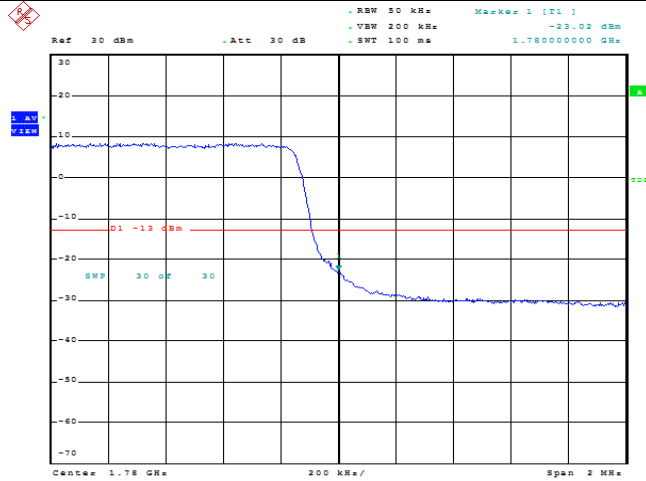

Band66-3MHz-QPSK-132657-15RB#0

Date: 9.AUG.2023 09:52:07

Band66-3MHz-16QAM-132657-1RB#0