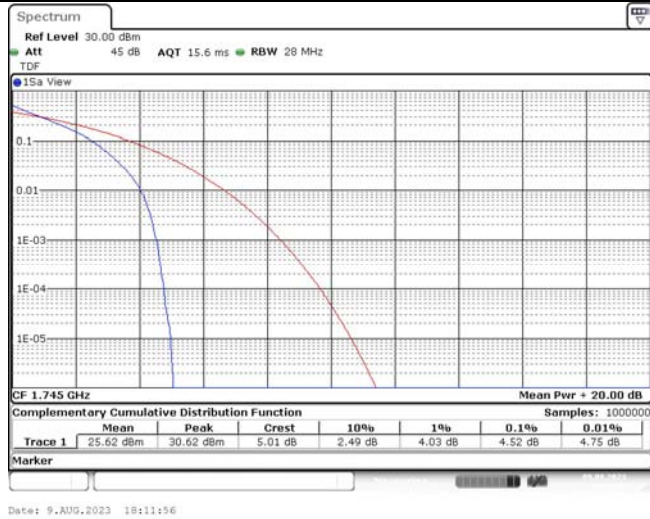

Band66-5MHz-QPSK-132322-25RB#0