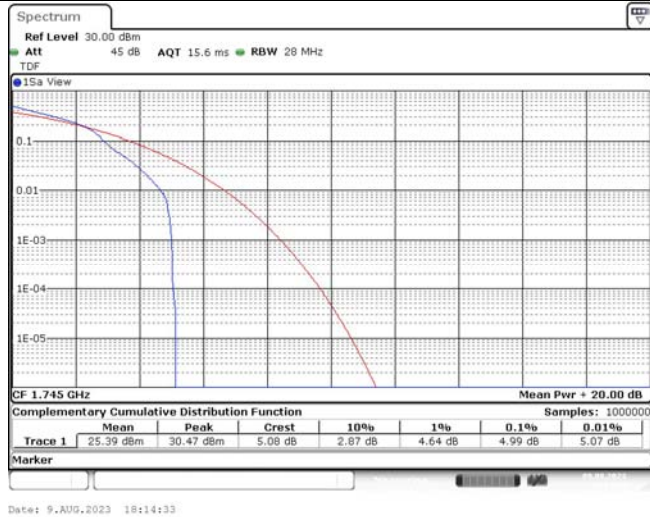

Band66-15MHz-16QAM-132322-1RB#0