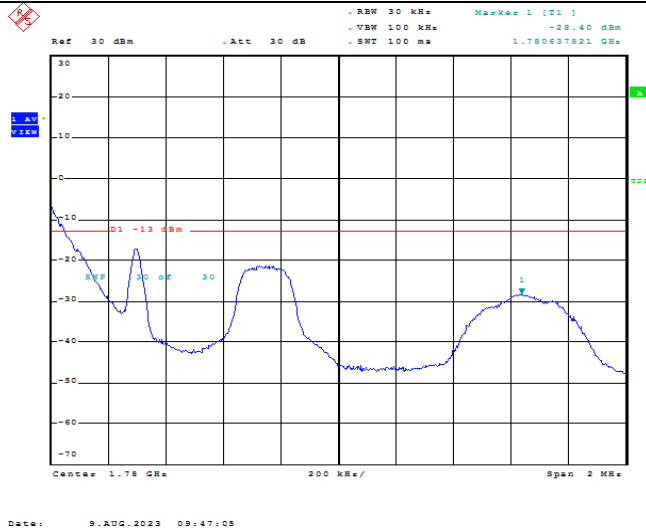

Band66-1.4MHz-QPSK-132665-1RB#5