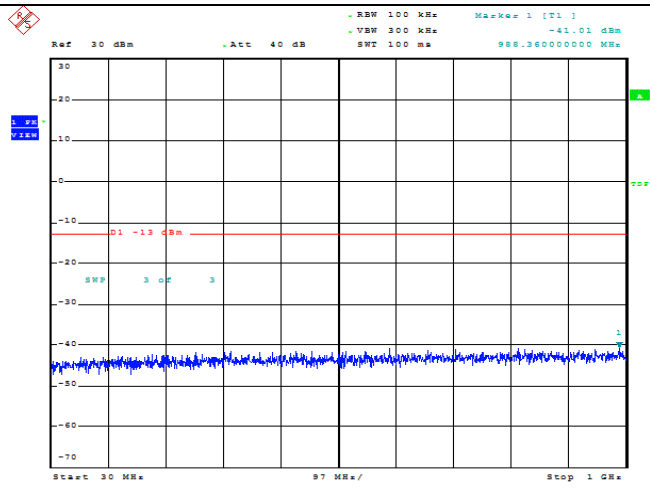

Band66-5MHz-16QAM-132647-1RB#0-Range2:1000~2000MHz

Date: 9.AUG.2023 09:57:45

Band66-5MHz-16QAM-132647-1RB#0-Range3:2000~132022MHz

Date: 9.AUG.2023 09:57:56

Band66-10MHz-QPSK-132622-1RB#0-Range1:30~1000MHz