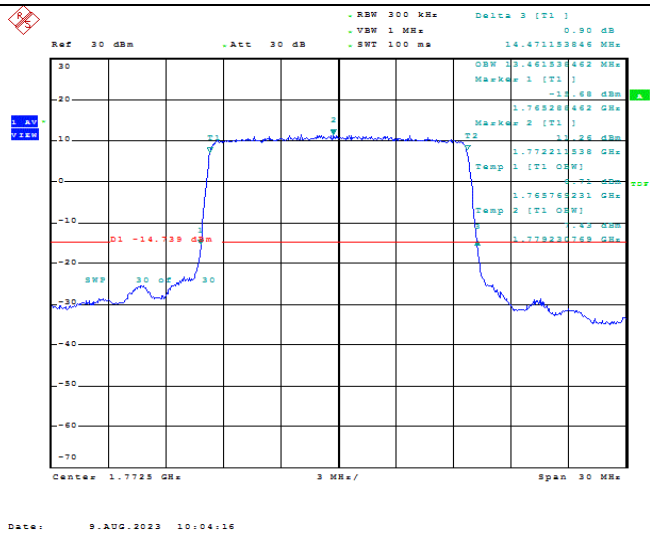

Band66-15MHz-16QAM-132597-75RB#0-13.413