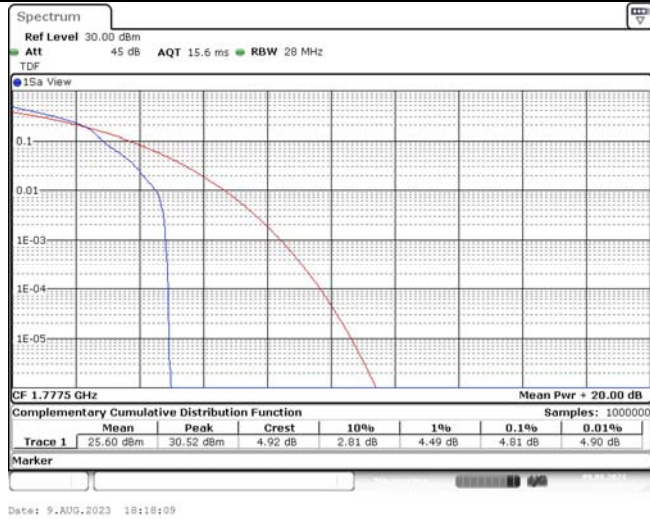

Band66-5MHz-16QAM-132647-1RB#0