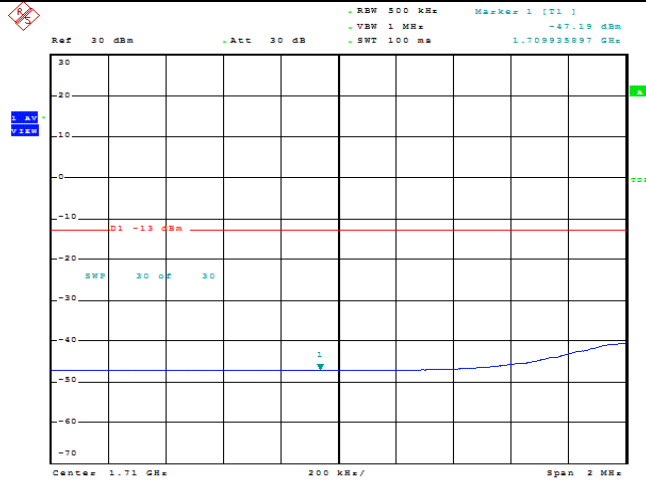

Band66-20MHz-QPSK-132072-1RB#99

Date: 9.AUG.2023 10:14:43