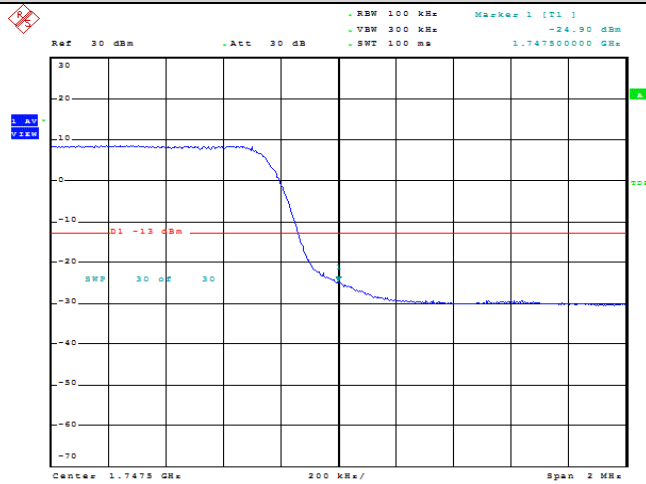

Band66-5MHz-QPSK-132322-25RB#0

Date: 9.AUG.2023 09:14:09

Band66-5MHz-16QAM-131997-1RB#0