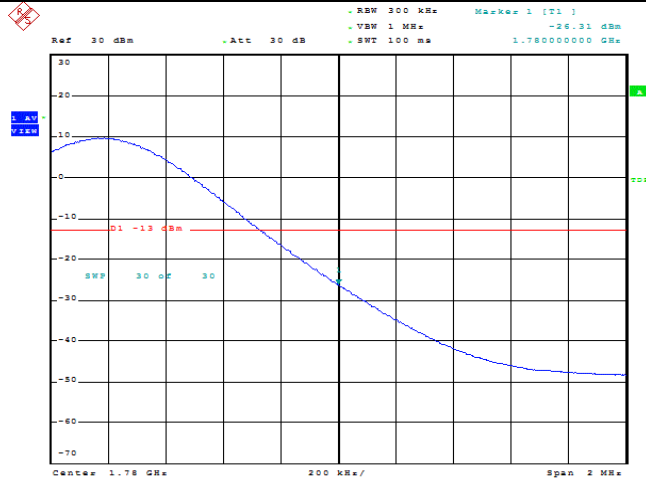

Date: 9.AUG.2023 10:16:48

Band66-15MHz-QPSK-132597-1RB#74

Date: 9.AUG.2023 10:17:09

Band66-15MHz-QPSK-132597-75RB#0

Date: 9.AUG.2023 10:17:30

Band66-15MHz-16QAM-132597-1RB#0

Date: 9.AUG.2023 10:16:59

Band66-15MHz-16QAM-132597-1RB#74