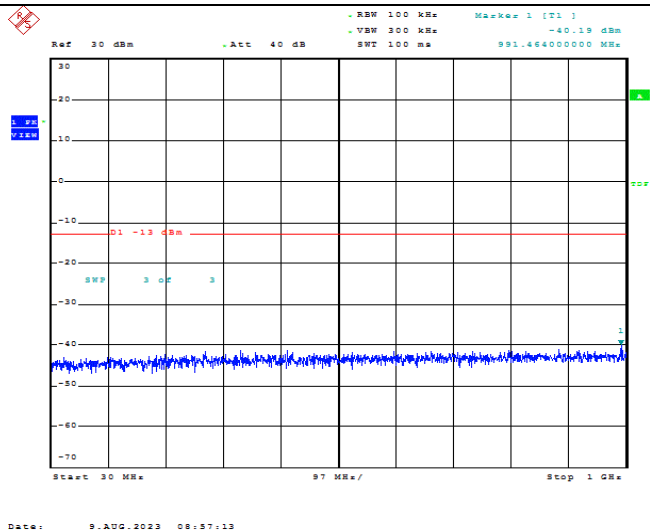

Date: 9.AUG.2023 08:57:13