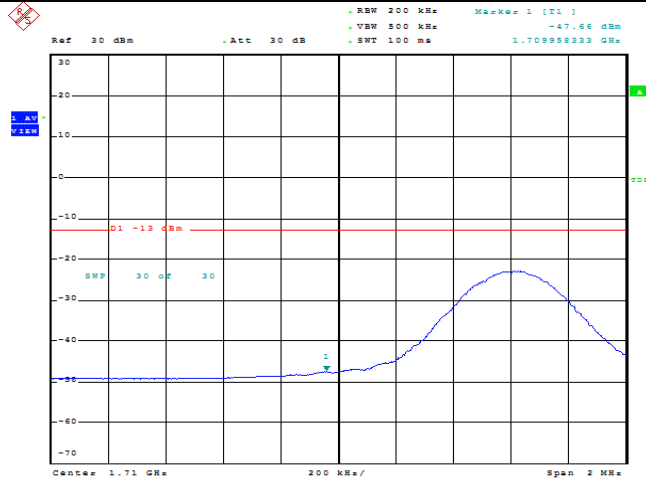

Band66-10MHz-16QAM-132022-1RB#49

Date: 9.AUG.2023 09:21:32