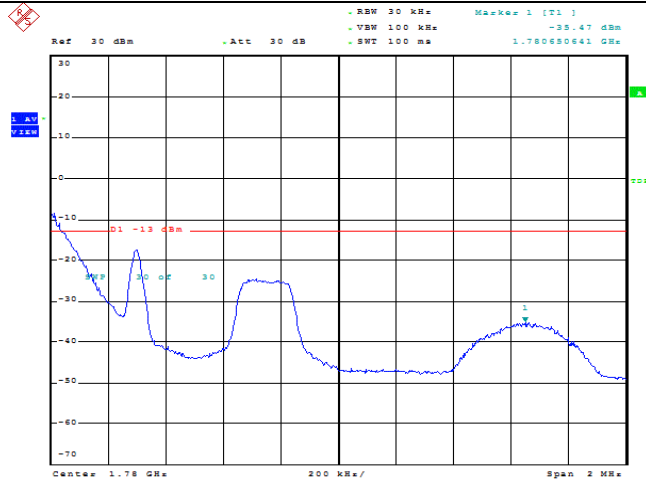

Date: 9.AUG.2023 10:14:33

Band66-20MHz-16QAM-132072-100RB#0

Date: 9.AUG.2023 10:15:14

Band66-1.4MHz-QPSK-132665-1RB#0

Band66-1.4MHz-QPSK-132665-1RB#5

Band66-1.4MHz-QPSK-132665-6RB#0

Band66-1.4MHz-16QAM-132665-1RB#0