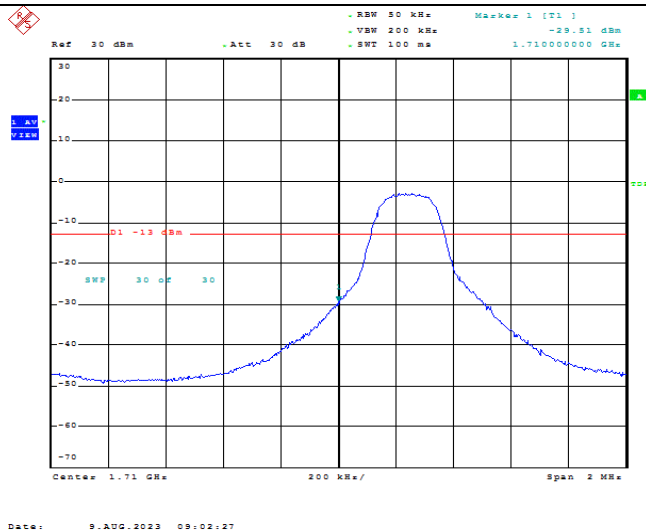

Band66-3MHz-QPSK-131987-1RB#14