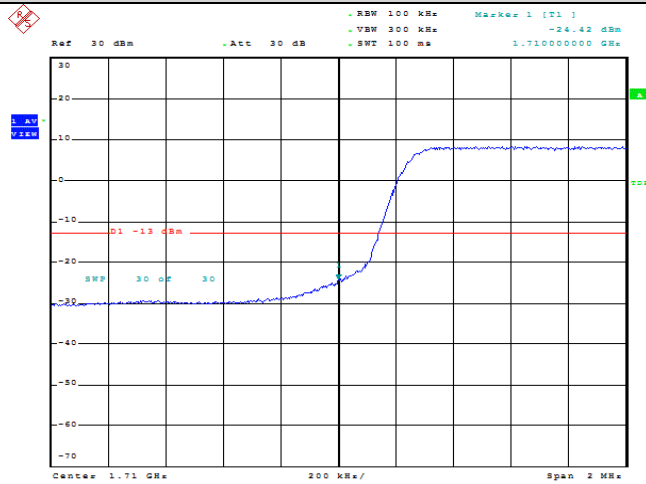

Band66-3MHz-16QAM-131987-15RB#0

Band66-5MHz-QPSK-131997-1RB#0

Date: 9.AUG.2023 09:12:22

Band66-5MHz-QPSK-131997-1RB#24

Date: 9.AUG.2023 09:12:43

Band66-5MHz-QPSK-131997-25RB#0

Date: 9.AUG.2023 09:13:04

Band66-5MHz-QPSK-132322-1RB#0