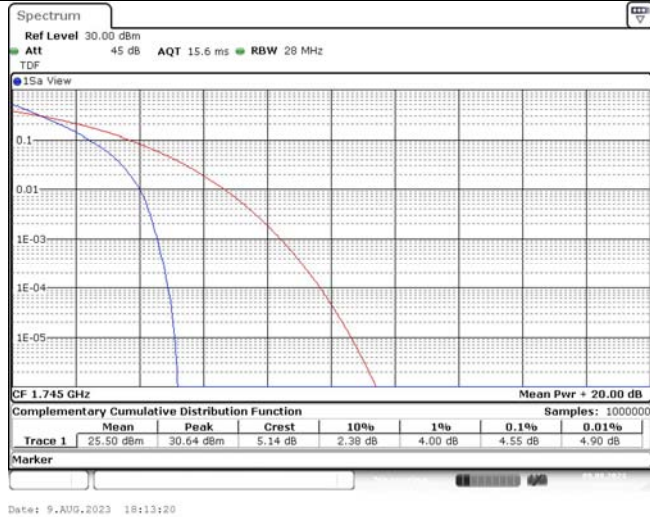

Band66-10MHz-QPSK-132322-50RB#0