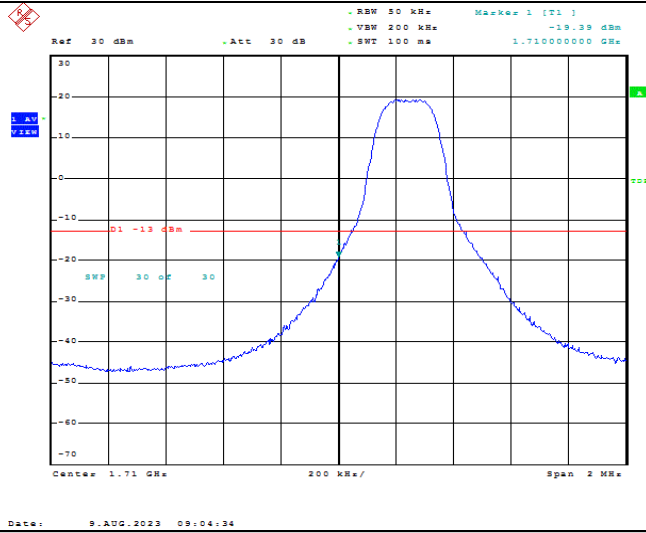

Band66-3MHz-16QAM-131987-1RB#14