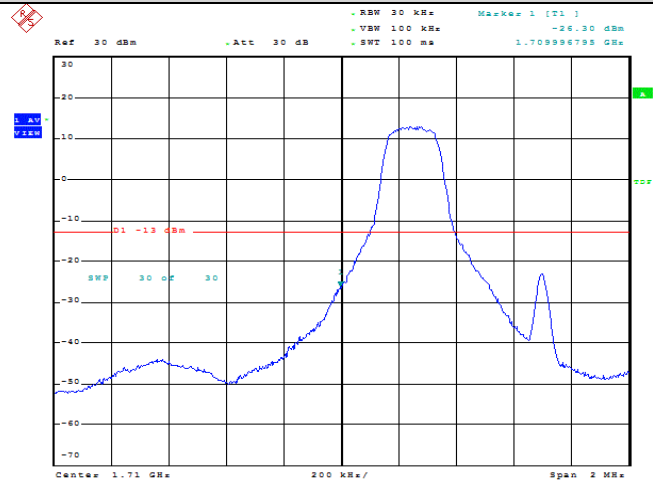

Test Graphs

Band66-1.4MHz-QPSK-131979-1RB#0

Date: 9.AUG.2023 08:54:27