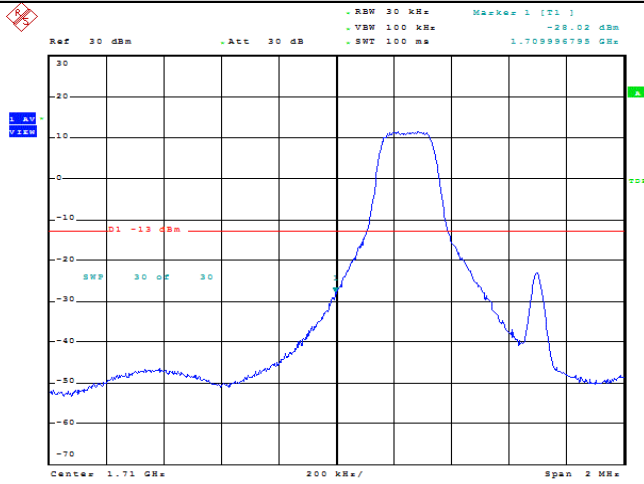

Test Graphs

Band66-1.4MHz-QPSK-131979-1RB#0

Date: 9.AUG.2023 08:54:27

Band66-1.4MHz-QPSK-131979-1RB#5

Date: 9.AUG.2023 08:54:48

Band66-1.4MHz-QPSK-131979-6RB#0

Date: 9.AUG.2023 08:55:09

Band66-1.4MHz-16QAM-131979-1RB#0