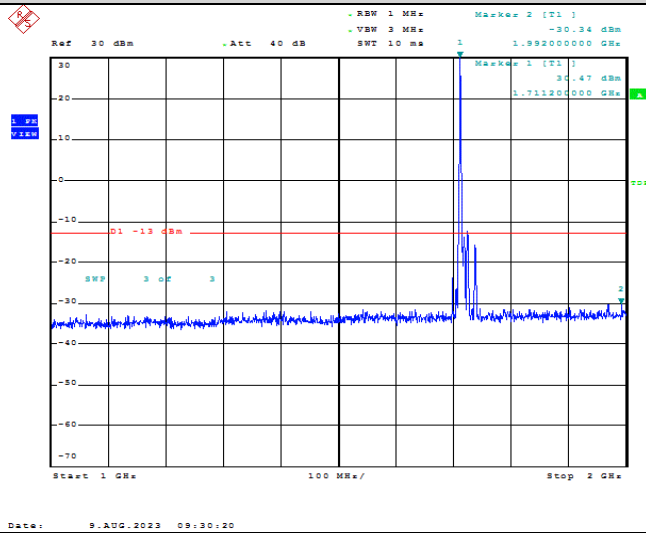

Band66-15MHz-16QAM-132047-1RB#0-Range3:2000~132022MHz