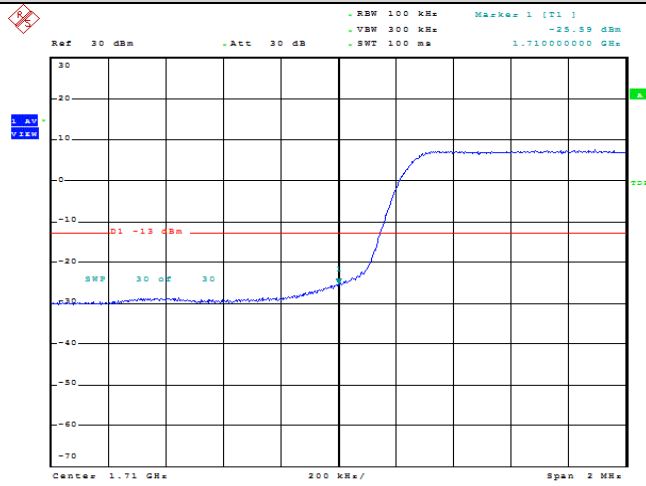

Band66-5MHz-16QAM-131997-25RB#0

Date: 9.AUG.2023 09:13:15

Band66-5MHz-16QAM-132322-1RB#0