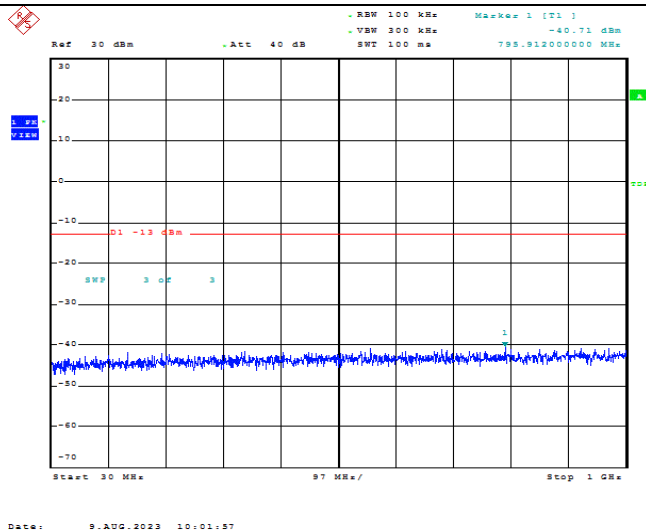

Date: 9.AUG.2023 10:01:24

Band66-10MHz-QPSK-132622-1RB#0-Range2:1000~2000MHz

Date: 9.AUG.2023 10:01:33

Band66-10MHz-QPSK-132622-1RB#0-Range3:2000~132022MHz

Date: 9.AUG.2023 10:01:44

Band66-10MHz-16QAM-132622-1RB#0-Range1:30~1000MHz