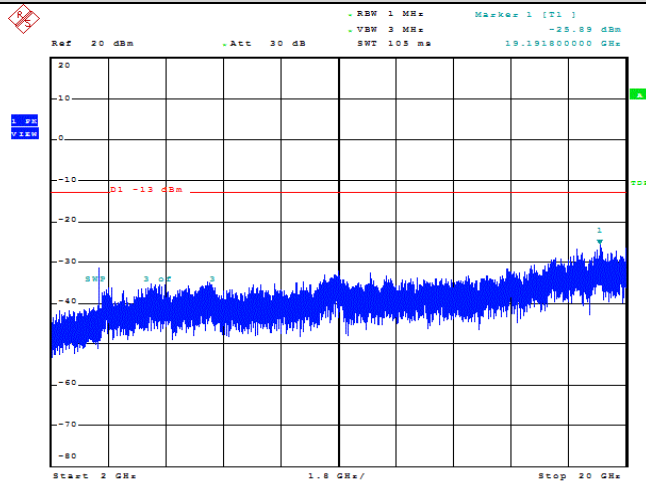

Band66-10MHz-QPSK-132322-1RB#0-Range3:2000~132022MHz

Date: 9.AUG.2023 09:23:34

Band66-10MHz-16QAM-132022-1RB#0-Range1:30~1000MHz