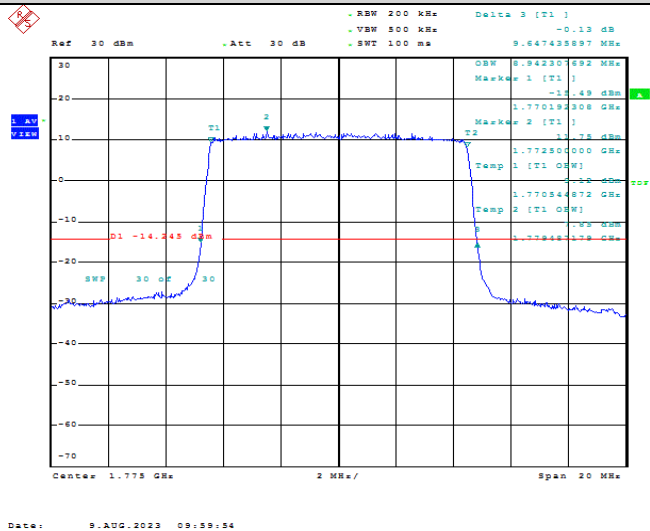

Band66-10MHz-QPSK-132622-50RB#0-8.942