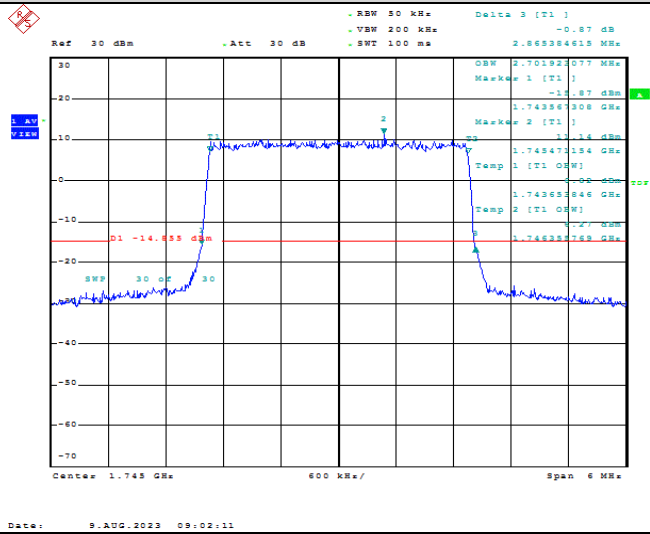

Band66-3MHz-16QAM-132322-15RB#0-2.702

Band66-5MHz-QPSK-131997-25RB#0-4.504