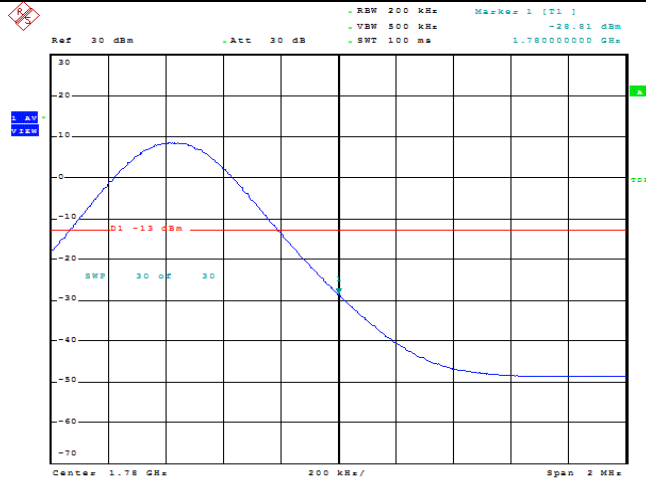

Band66-10MHz-16QAM-132622-1RB#49

Date: 9.AUG.2023 10:16:10