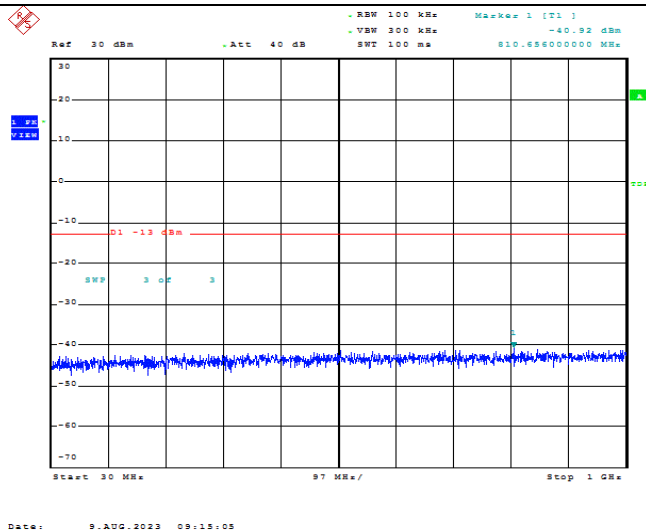

Band66-5MHz-QPSK-132322-1RB#0-Range1:30~1000MHz

Band66-5MHz-QPSK-132322-1RB#0-Range2:1000~2000MHz

Band66-5MHz-QPSK-132322-1RB#0-Range3:2000~132022MHz

Band66-5MHz-16QAM-131997-1RB#0-Range1:30~1000MHz

Date: 9.AUG.2023 09:15:05