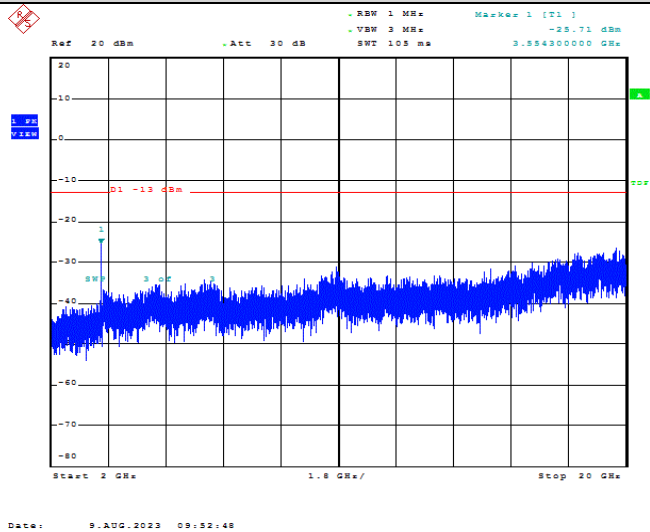

Band66-3MHz-QPSK-132657-1RB#0-Range3:2000~132022MHz

Date: 9.AUG.2023 09:52:48

Band66-3MHz-16QAM-132657-1RB#0-Range1:30~1000MHz