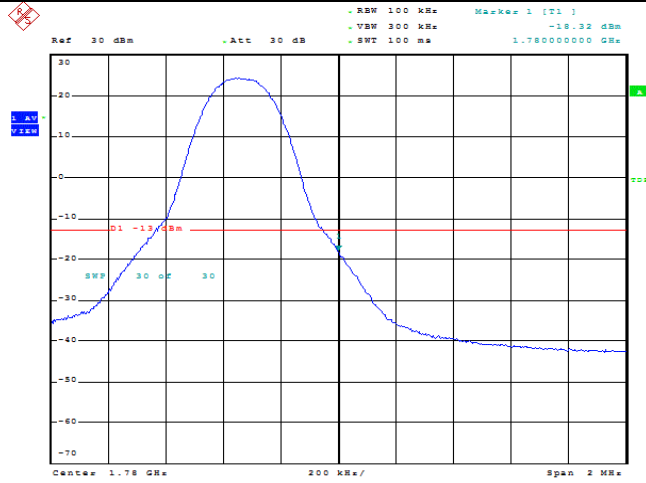

Band66-5MHz-QPSK-132647-1RB#24

Date: 9.AUG.2023 09:56:20