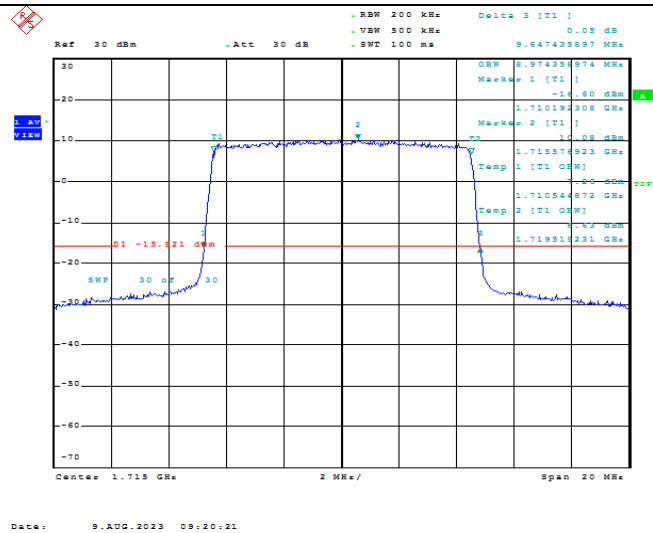

Band66-10MHz-16QAM-132322-50RB#0-8.974