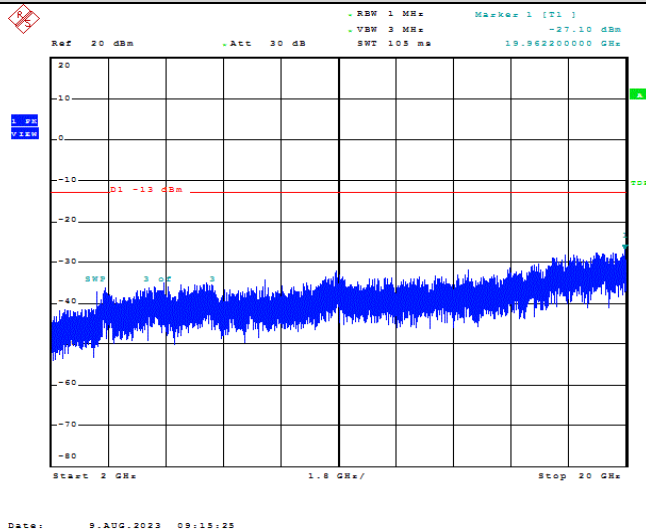

Band66-5MHz-16QAM-131997-1RB#0-Range3:2000~132022MHz

Date: 9.AUG.2023 09:15:25

Band66-5MHz-16QAM-132322-1RB#0-Range1:30~1000MHz