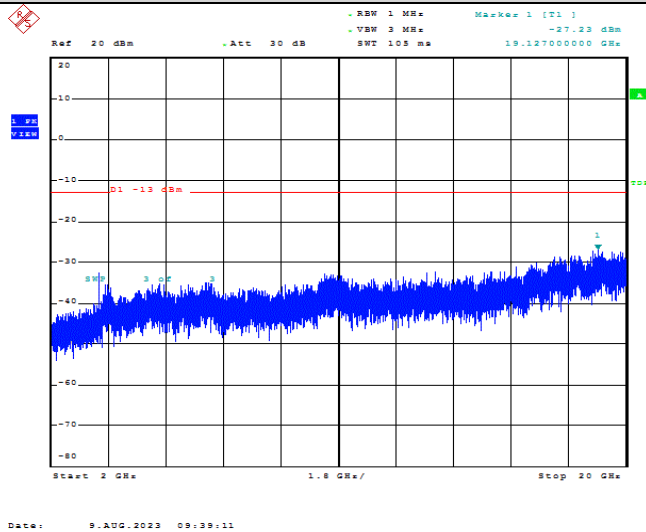

Band66-20MHz-16QAM-132322-1RB#0-Range3:2000~132022MHz

Date: 9.AUG.2023 09:39:11

Band66-1.4MHz-QPSK-132665-1RB#0-Range1:30~100MHz