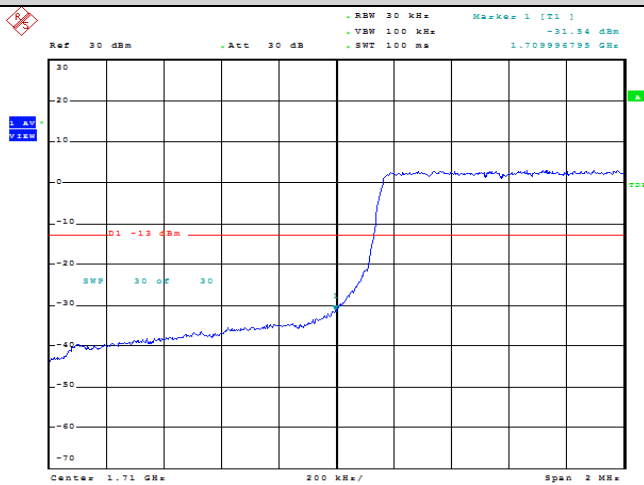

Band66-1.4MHz-16QAM-131979-6RB#0

Band66-3MHz-QPSK-131987-1RB#0