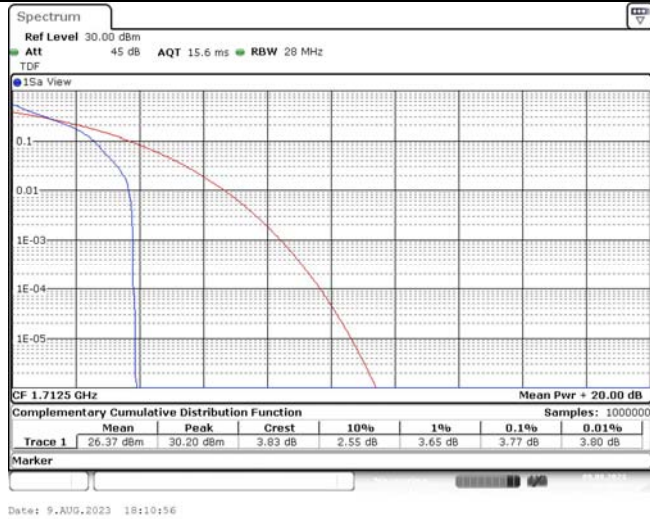

Band66-5MHz-QPSK-131997-1RB#0