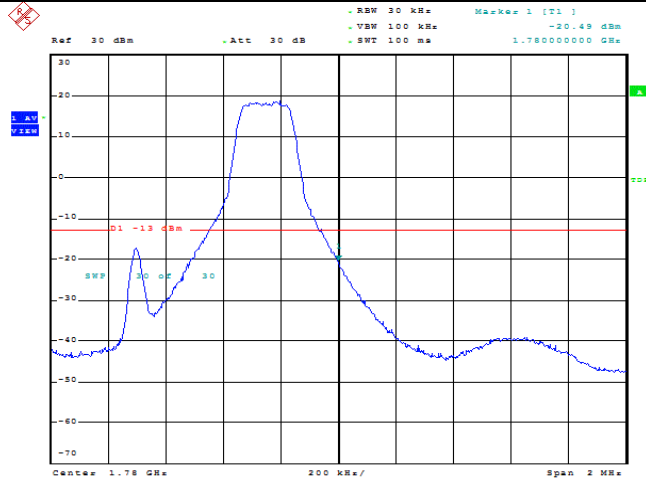

Band66-1.4MHz-16QAM-132665-1RB#5

Date: 9.AUG.2023 09:47:37