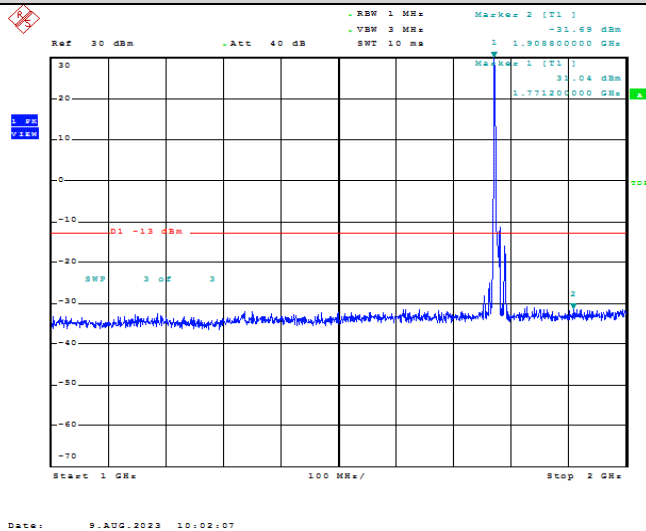

Band66-10MHz-16QAM-132622-1RB#0-Range2:1000~2000MHz