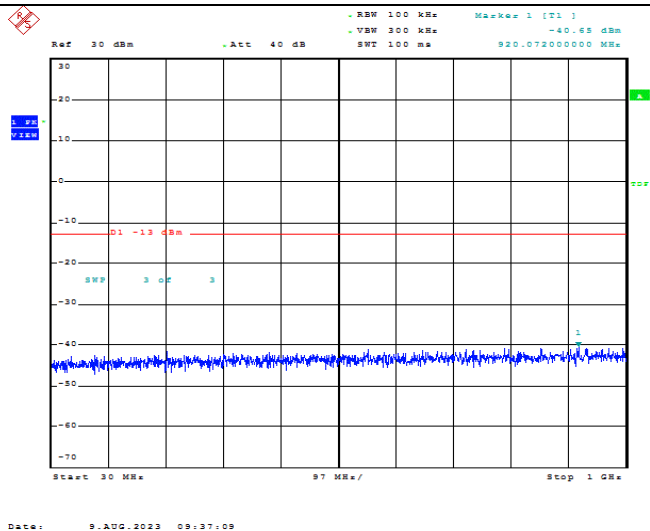

Band66-20MHz-QPSK-132072-1RB#0-Range2:1000~2000MHz

Band66-20MHz-QPSK-132072-1RB#0-Range3:2000~132022MHz

Band66-20MHz-QPSK-132322-1RB#0-Range1:30~1000MHz