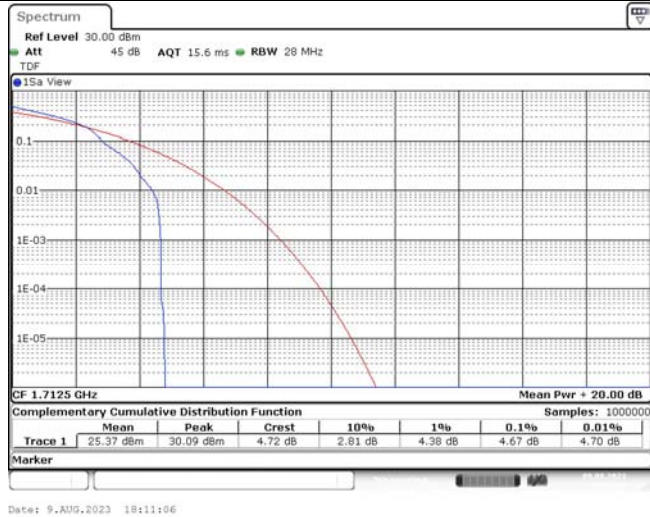

Band66-5MHz-16QAM-131997-1RB#0