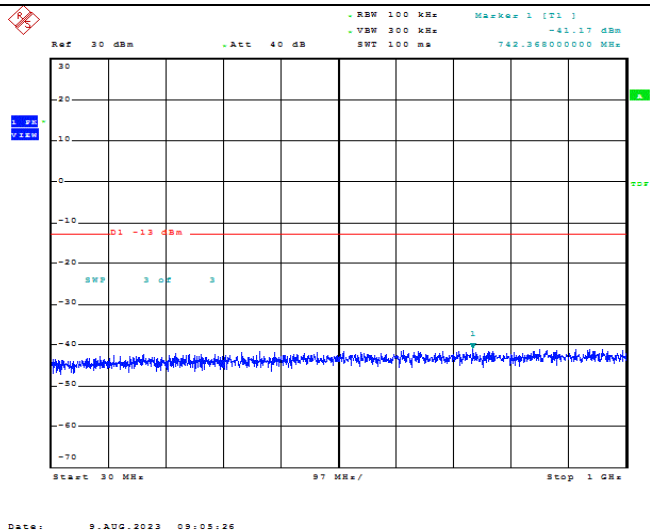

Band66-3MHz-QPSK-131987-1RB#0-Range2:1000~2000MHz

Band66-3MHz-QPSK-131987-1RB#0-Range3:2000~132022MHz

Band66-3MHz-QPSK-132322-1RB#0-Range1:30~1000MHz