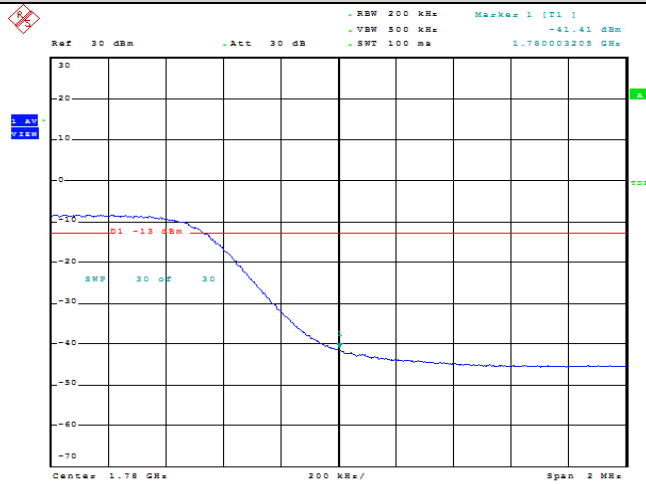

Date: 9.AUG.2023 10:16:20

Band66-10MHz-16QAM-132622-1RB#0

Date: 9.AUG.2023 10:15:48

Band66-10MHz-16QAM-132622-1RB#49

Date: 9.AUG.2023 10:16:10

Band66-10MHz-16QAM-132622-50RB#0

Date: 9.AUG.2023 10:16:30

Band66-15MHz-QPSK-132597-1RB#0