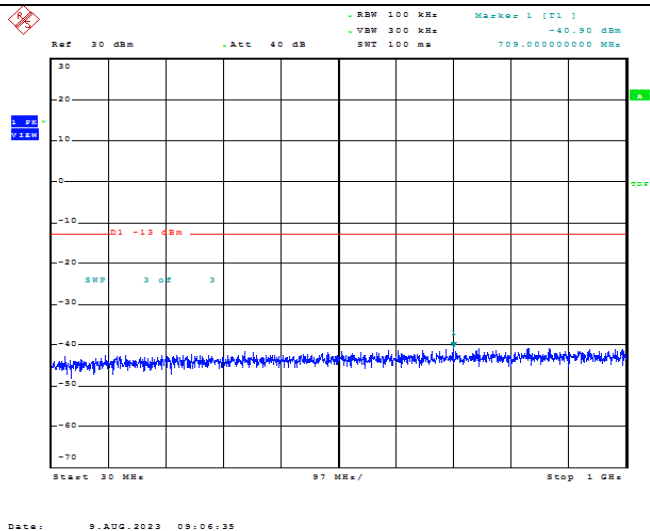

Band66-3MHz-QPSK-132322-1RB#0-Range2:1000~2000MHz

Band66-3MHz-QPSK-132322-1RB#0-Range3:2000~132022MHz

Band66-3MHz-16QAM-131987-1RB#0-Range1:30~1000MHz