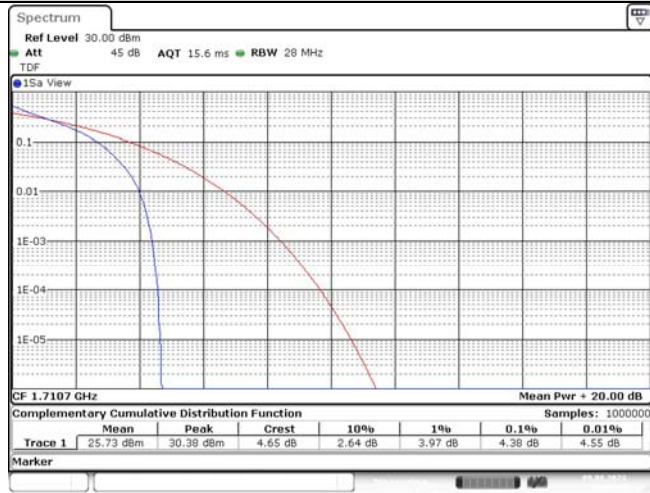

Band66-1.4MHz-QPSK-131979-6RB#0