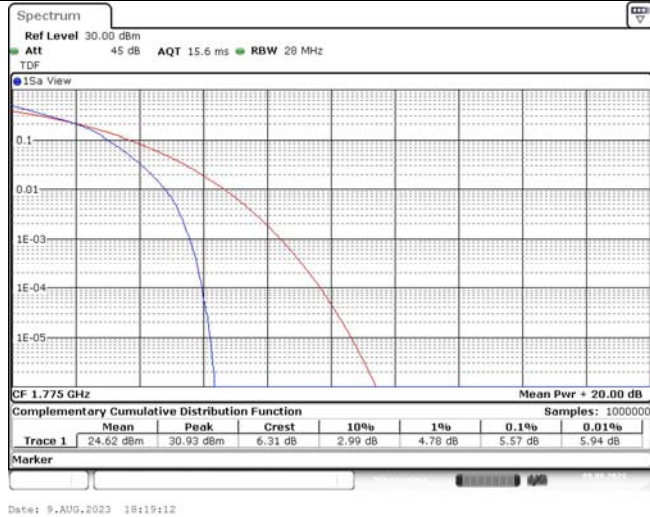

Band66-10MHz-16QAM-132622-50RB#0