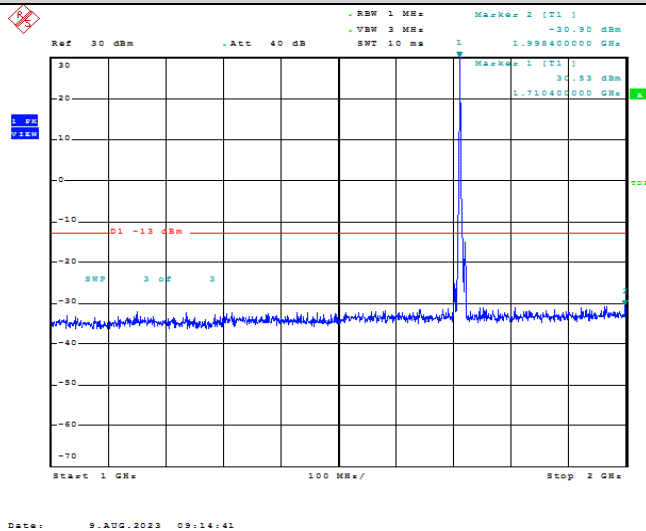

Date: 9.AUG.2023 09:07:18

Band66-3MHz-16QAM-132322-1RB#0-Range3:2000~132022MHz

Date: 9.AUG.2023 09:07:23

Band66-5MHz-QPSK-131997-1RB#0-Range1:30~1000MHz

Band66-5MHz-QPSK-131997-1RB#0-Range2:1000~2000MHz

Band66-5MHz-QPSK-131997-1RB#0-Range3:2000~132022MHz