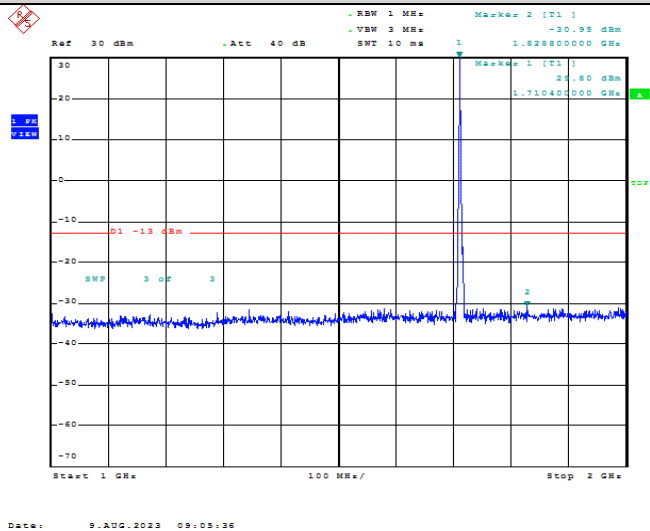

Date: 9.AUG.2023 08:57:23

Band66-1.4MHz-16QAM-132322-1RB#0-Range3:2000~132022MHz

Date: 9.AUG.2023 08:57:34

Band66-3MHz-QPSK-131987-1RB#0-Range1:30~1000MHz

Band66-3MHz-QPSK-131987-1RB#0-Range2:1000~2000MHz