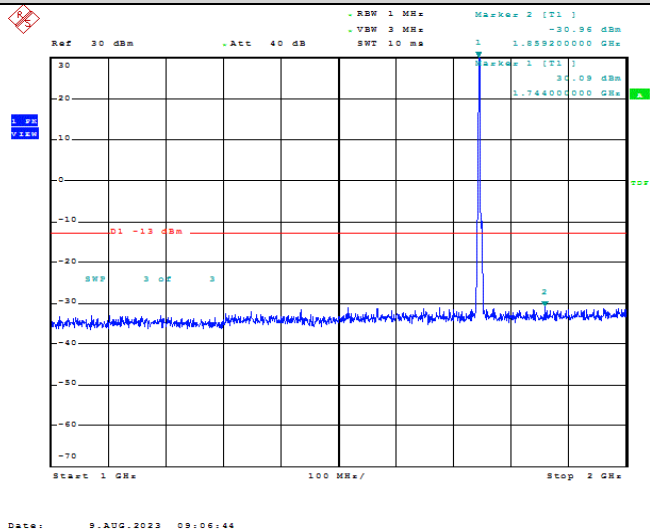

Band66-3MHz-QPSK-132322-1RB#0-Range2:1000~2000MHz