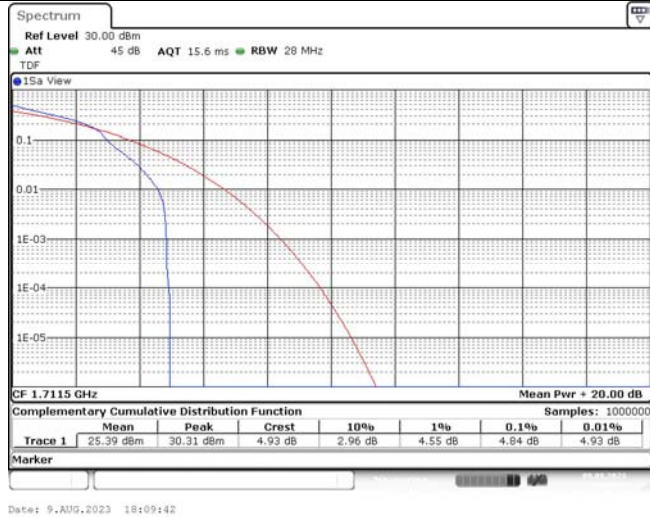

Band66-3MHz-16QAM-131987-1RB#0