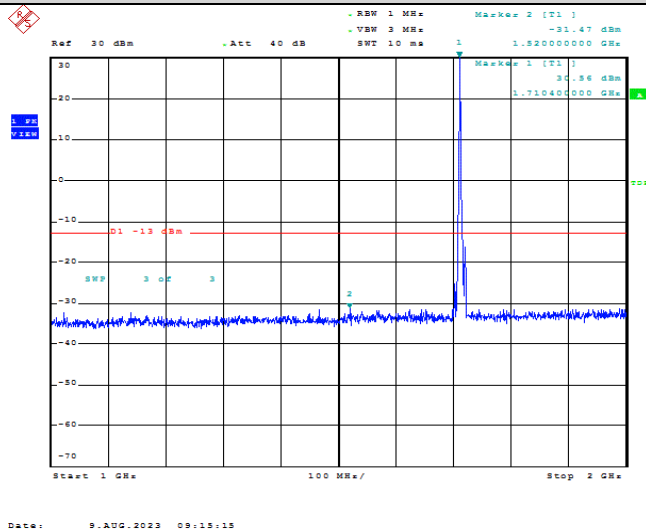

Band66-5MHz-16QAM-131997-1RB#0-Range2:1000~2000MHz

Date: 9.AUG.2023 09:15:15