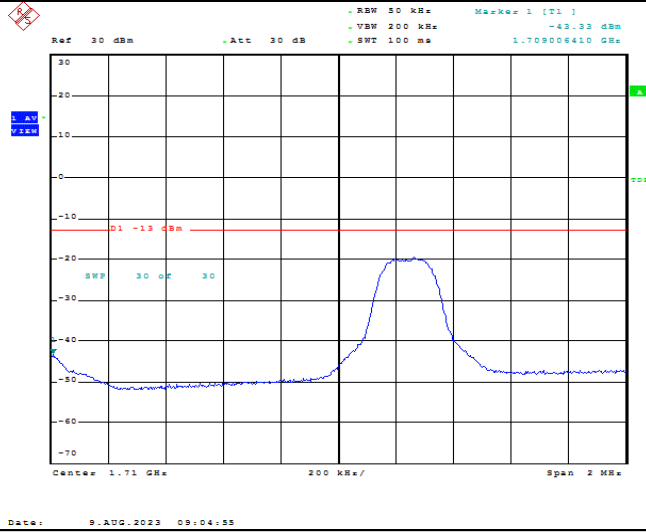

Band66-3MHz-16QAM-131987-15RB#0