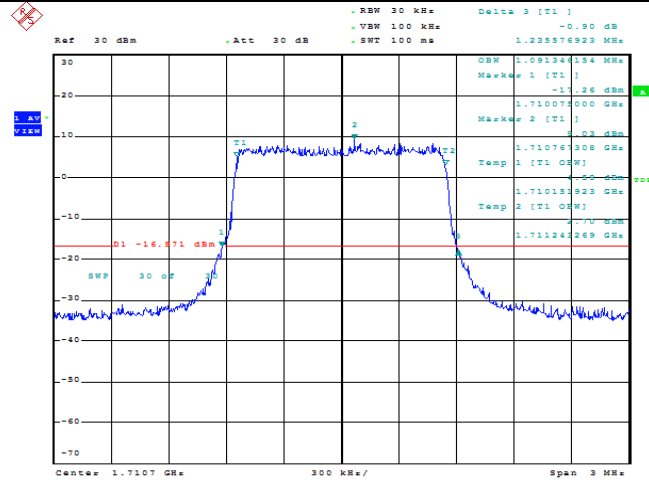

Test Graphs

Band66-1.4MHz-QPSK-131979-6RB#0-1.091

Date: 9.AUG.2023 08:53:35