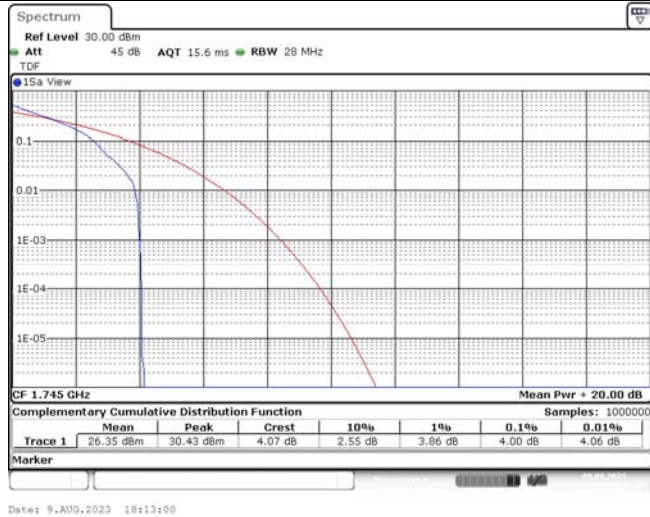

Band66-10MHz-QPSK-132322-1RB#0