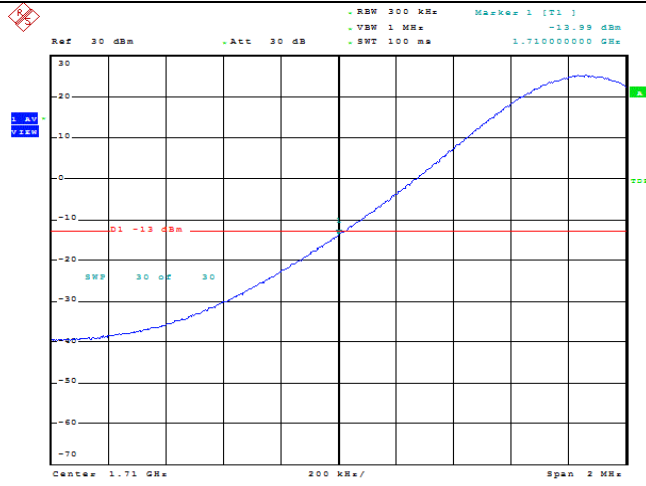

Band66-15MHz-16QAM-132047-1RB#74

Band66-15MHz-16QAM-132047-75RB#0

Band66-20MHz-QPSK-132072-1RB#0