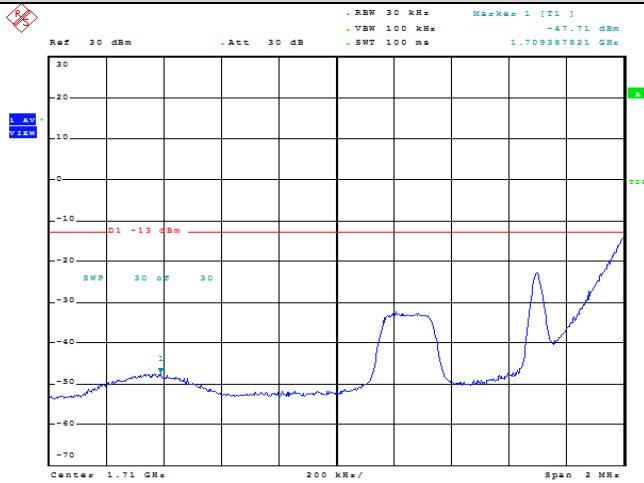

Band66-1.4MHz-16QAM-131979-1RB#5