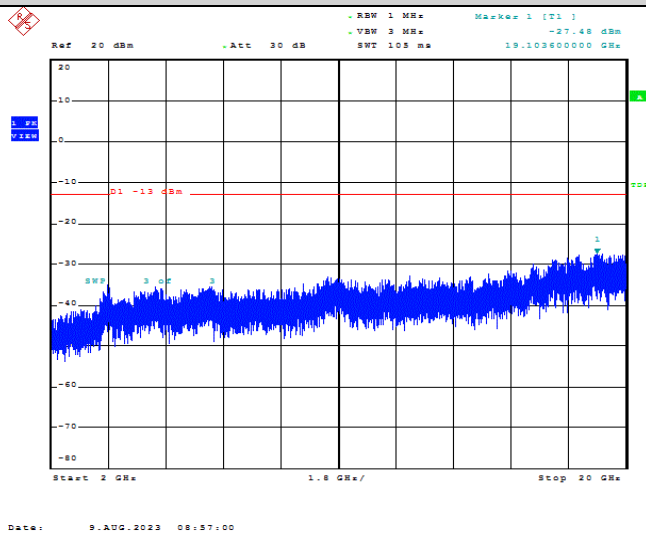

Date: 9.AUG.2023 08:55:51

Band66-1.4MHz-QPSK-132322-1RB#0-Range1:30~1000MHz

Band66-1.4MHz-QPSK-132322-1RB#0-Range2:1000~2000MHz

Band66-1.4MHz-QPSK-132322-1RB#0-Range3:2000~132022MHz

Band66-1.4MHz-16QAM-131979-1RB#0-Range1:30~1000MHz