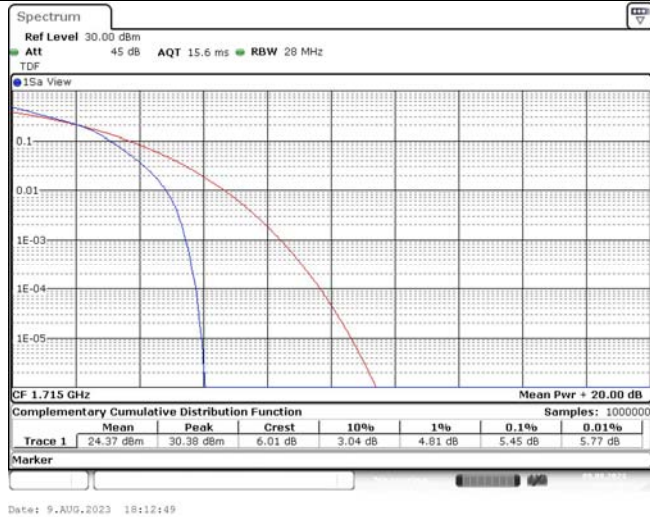

Band66-10MHz-16QAM-132022-50RB#0