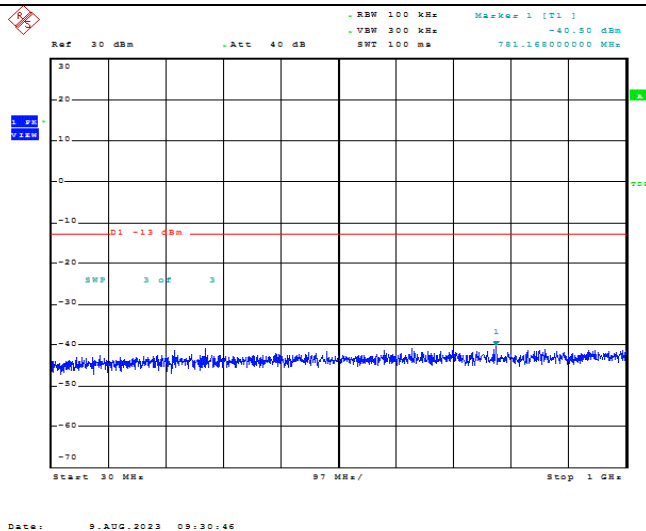

Date: 9.AUG.2023 09:29:37

Band66-15MHz-QPSK-132047-1RB#0-Range2:1000~2000MHz

Date: 9.AUG.2023 09:29:47

Band66-15MHz-QPSK-132047-1RB#0-Range3:2000~132022MHz

Date: 9.AUG.2023 09:29:57

Band66-15MHz-QPSK-132322-1RB#0-Range1:30~1000MHz