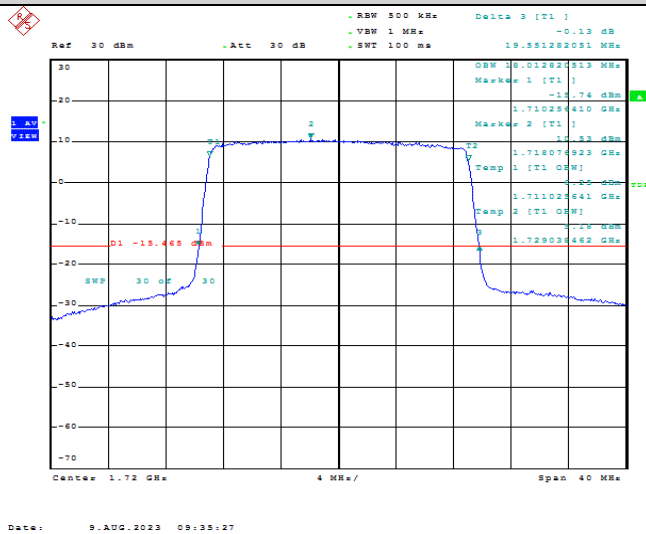

Band66-20MHz-16QAM-132072-100RB#0-18.013

Band66-20MHz-16QAM-132322-100RB#0-17.949