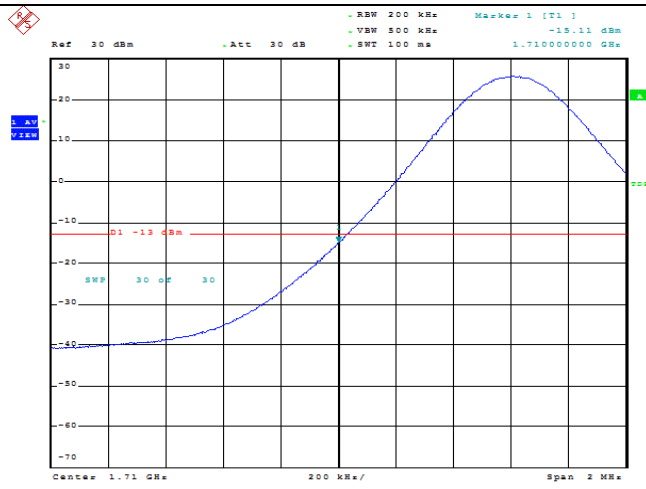

Date: 9.AUG.2023 09:21:01