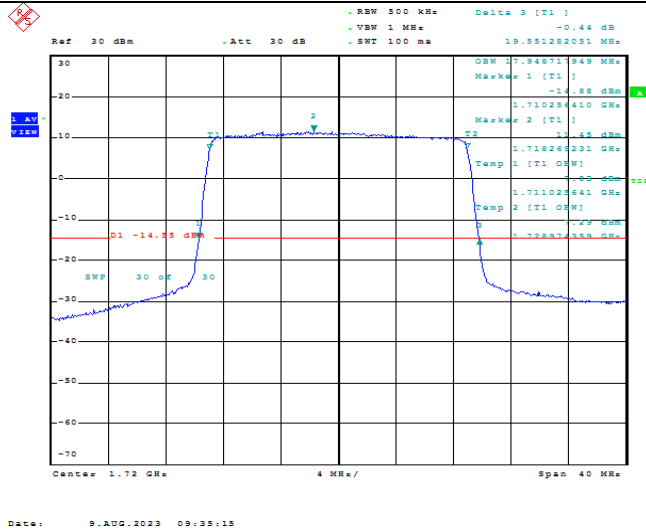

Band66-20MHz-QPSK-132322-100RB#0-17.949