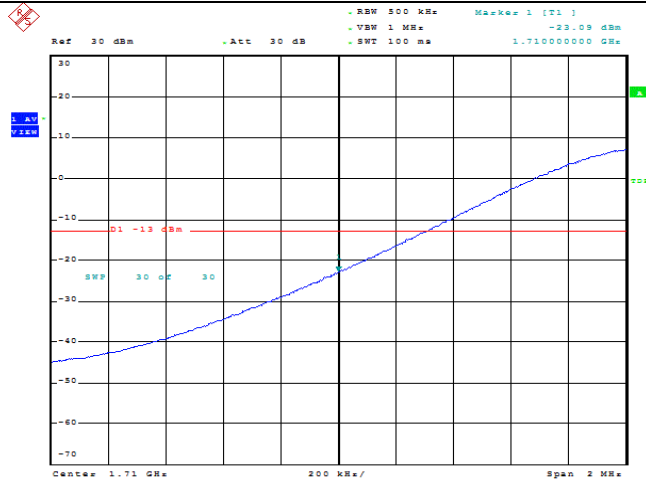

Date: 9.AUG.2023 10:14:22

Band66-20MHz-QPSK-132072-1RB#99

Date: 9.AUG.2023 10:14:43

Band66-20MHz-QPSK-132072-100RB#0

Date: 9.AUG.2023 10:15:04

Band66-20MHz-16QAM-132072-1RB#0

Date: 9.AUG.2023 10:14:33

Band66-20MHz-16QAM-132072-1RB#99