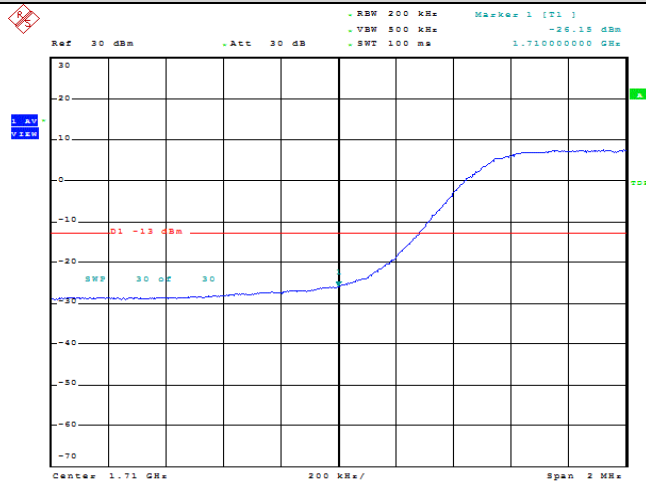

Band66-10MHz-16QAM-132022-50RB#0

Date: 9.AUG.2023 09:21:54

Band66-15MHz-QPSK-132047-1RB#0