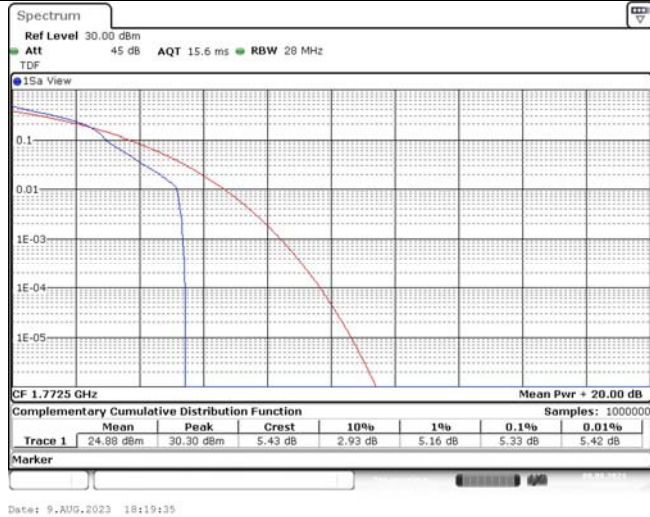

Band66-15MHz-16QAM-132597-1RB#0