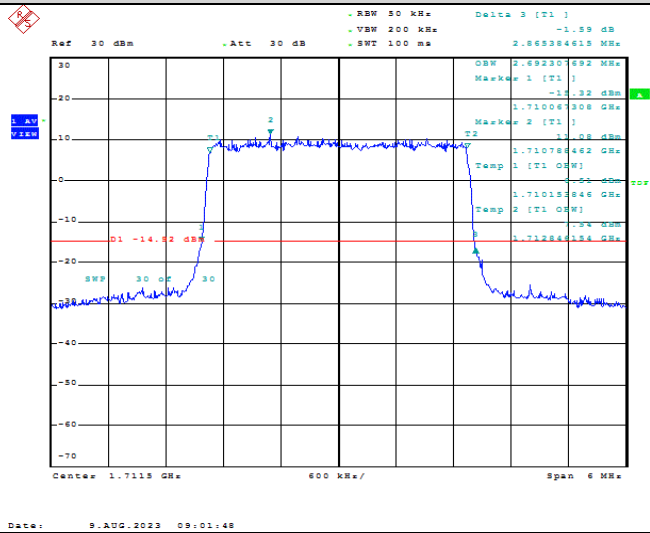

Band66-3MHz-16QAM-131987-15RB#0-2.692