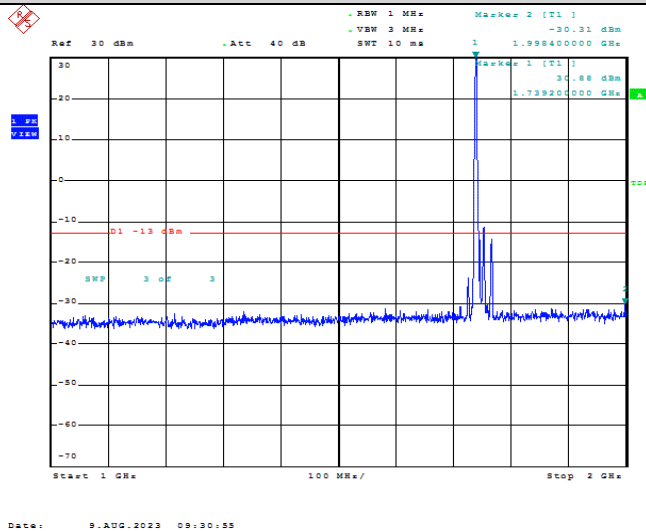

Band66-15MHz-QPSK-132322-1RB#0-Range2:1000~2000MHz

Date: 9.AUG.2023 09:30:55