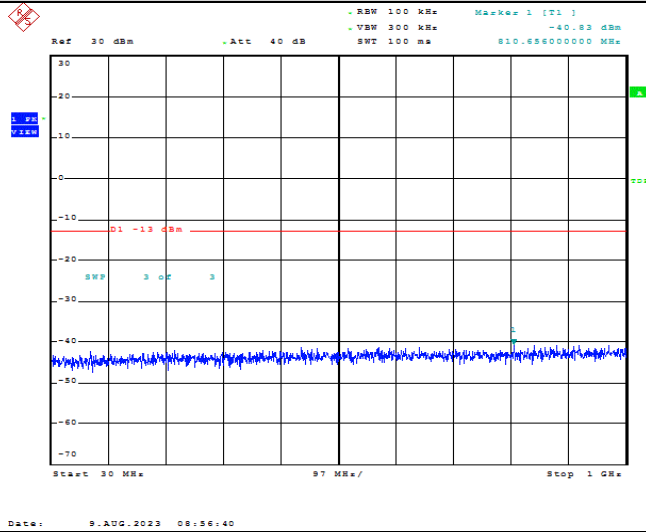

Band66-1.4MHz-QPSK-132322-1RB#0-Range1:30~1000MHz