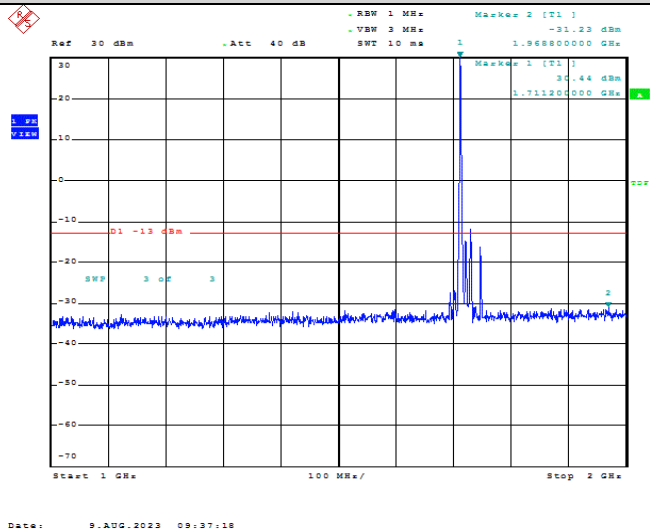

Band66-20MHz-QPSK-132072-1RB#0-Range2:1000~2000MHz