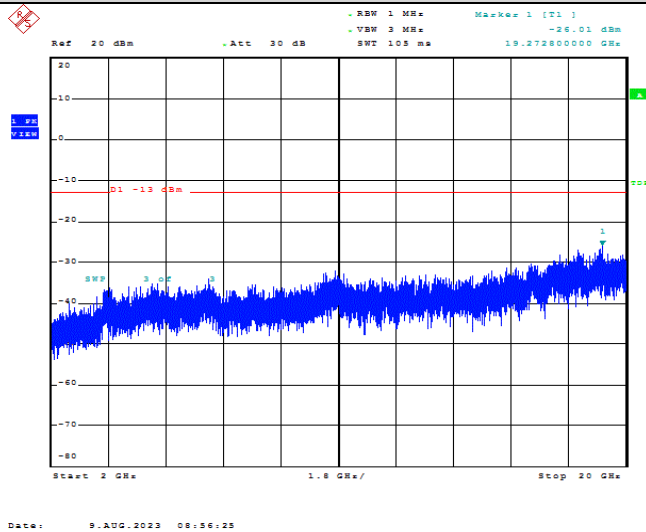

Band66-1.4MHz-16QAM-131979-1RB#0-Range3:2000~132022MHz

Band66-1.4MHz-16QAM-132322-1RB#0-Range1:30~1000MHz