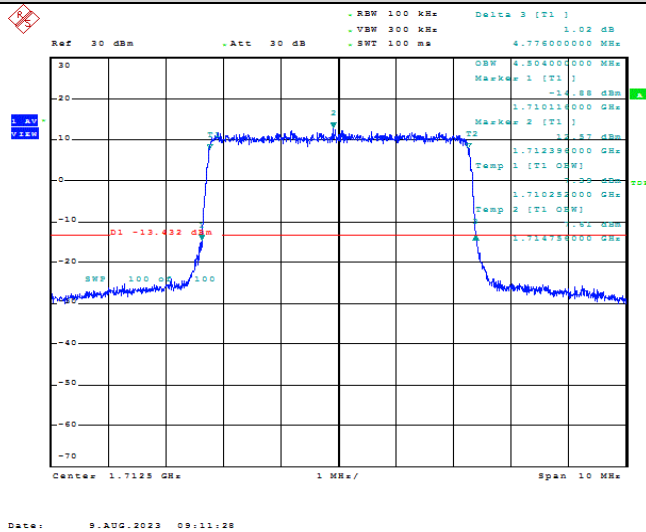

Band66-5MHz-16QAM-132322-25RB#0-4.512