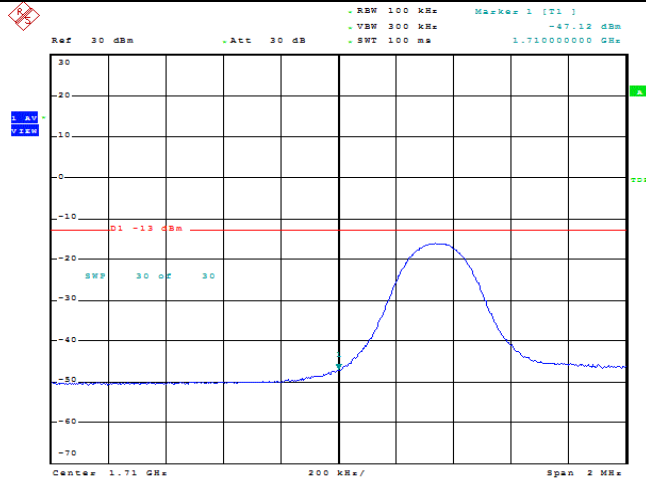

Band66-3MHz-16QAM-131987-15RB#0

Band66-5MHz-QPSK-131997-1RB#0

Date: 9.AUG.2023 09:12:22

Band66-5MHz-QPSK-131997-1RB#24

Date: 9.AUG.2023 09:12:43

Band66-5MHz-QPSK-131997-25RB#0

Date: 9.AUG.2023 09:13:04

Band66-5MHz-QPSK-132322-1RB#0