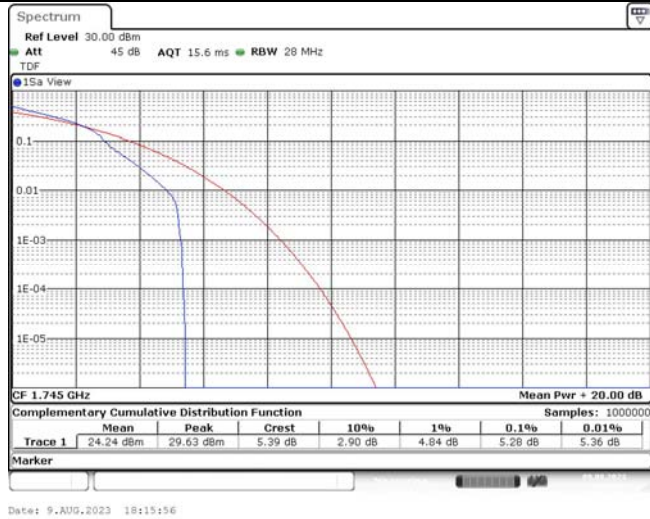

Band66-20MHz-16QAM-132322-1RB#0