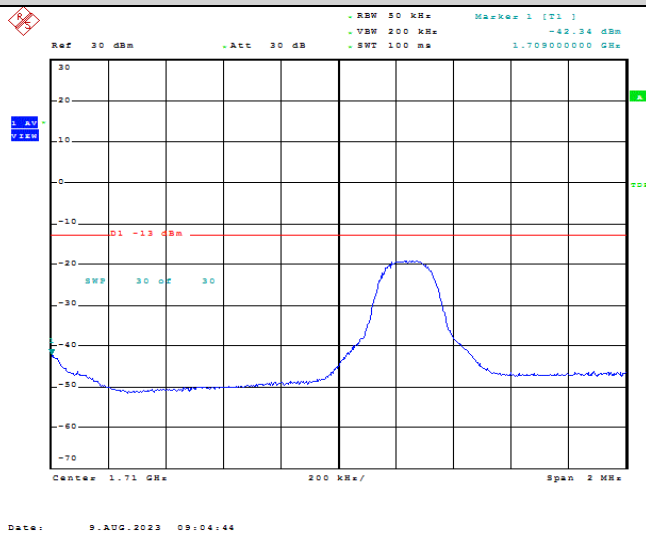

Band66-3MHz-QPSK-131987-15RB#0