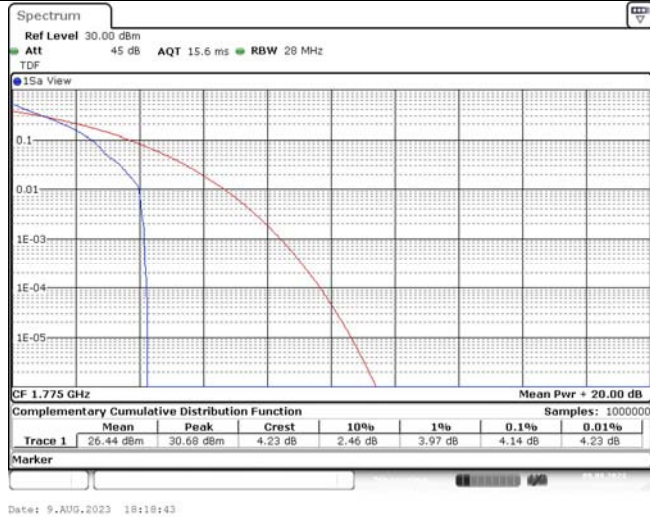

Band66-10MHz-QPSK-132622-1RB#0