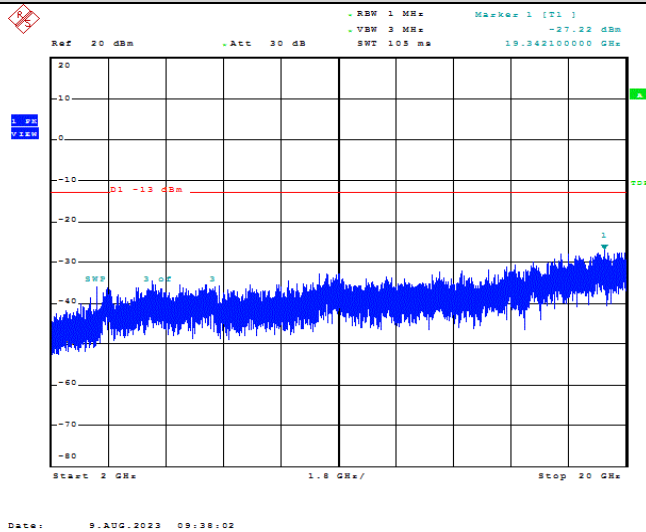

Band66-20MHz-16QAM-132072-1RB#0-Range3:2000~132022MHz

Date: 9.AUG.2023 09:38:02

Band66-20MHz-16QAM-132322-1RB#0-Range1:30~1000MHz