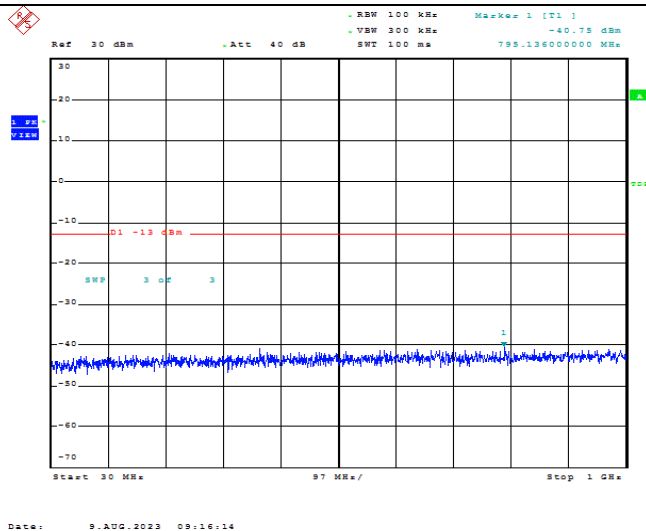

Band66-5MHz-16QAM-131997-1RB#0-Range2:1000~2000MHz

Date: 9.AUG.2023 09:15:15

Band66-5MHz-16QAM-131997-1RB#0-Range3:2000~132022MHz

Date: 9.AUG.2023 09:15:25

Band66-5MHz-16QAM-132322-1RB#0-Range1:30~1000MHz