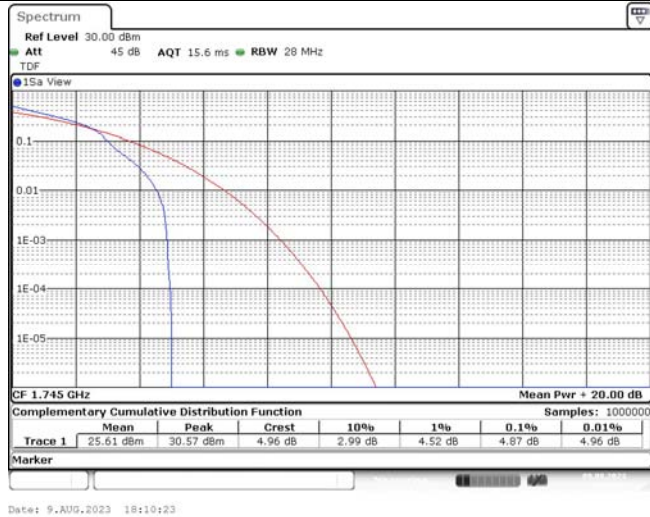

Band66-3MHz-16QAM-132322-1RB#0