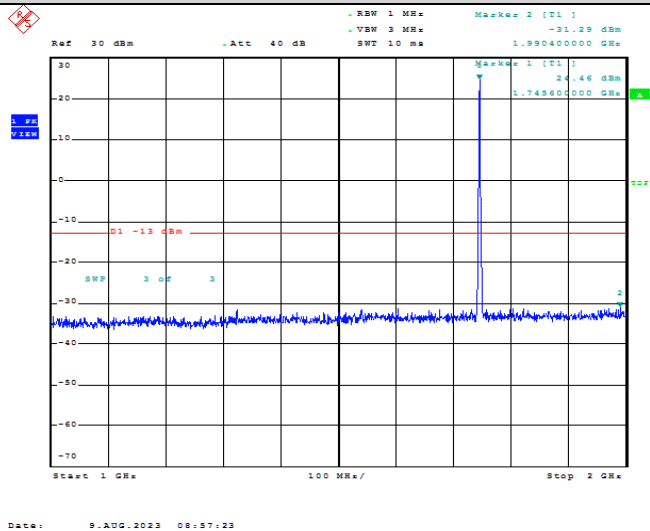

Band66-1.4MHz-16QAM-131979-1RB#0-Range2:1000~2000MHz

Band66-1.4MHz-16QAM-131979-1RB#0-Range3:2000~132022MHz

Band66-1.4MHz-16QAM-132322-1RB#0-Range1:30~1000MHz

Date: 9.AUG.2023 08:57:13

Band66-1.4MHz-16QAM-132322-1RB#0-Range2:1000~2000MHz