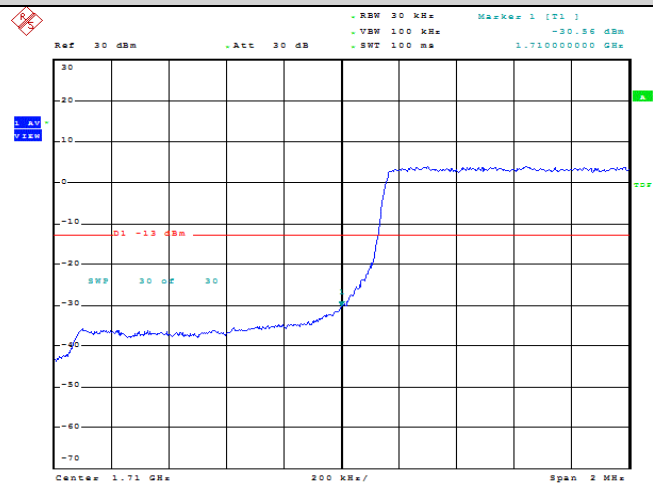

Test Graphs

Band66-1.4MHz-QPSK-131979-1RB#0

Date: 9.AUG.2023 08:54:27

Band66-1.4MHz-QPSK-131979-1RB#5

Date: 9.AUG.2023 08:54:48

Band66-1.4MHz-QPSK-131979-6RB#0

Date: 9.AUG.2023 08:55:09

Band66-1.4MHz-16QAM-131979-1RB#0