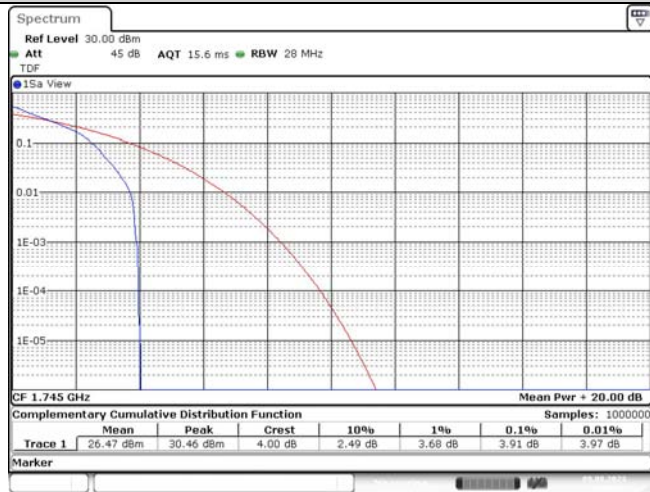

Band66-1.4MHz-QPSK-132322-1RB#0