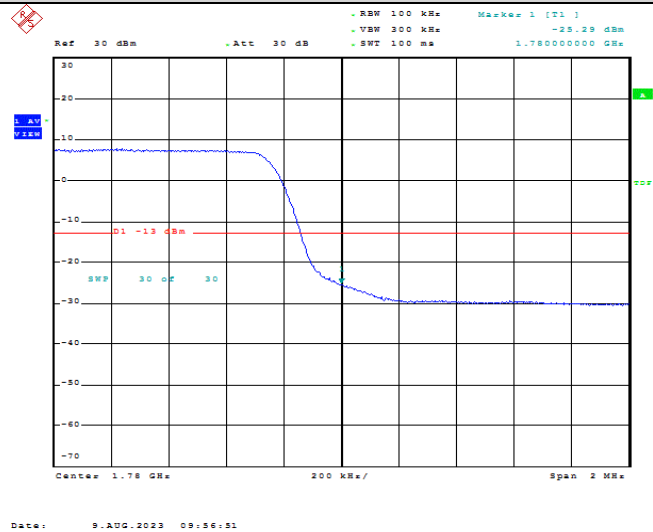

Band66-10MHz-QPSK-132622-1RB#0