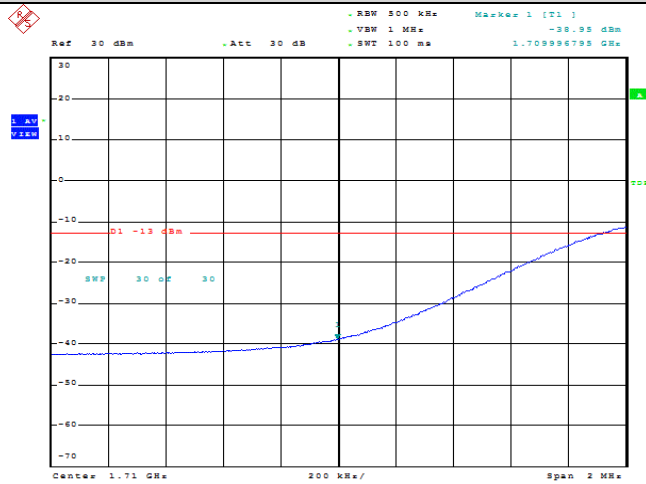

Band66-20MHz-16QAM-132072-100RB#0

Date: 9.AUG.2023 10:15:14

Band66-1.4MHz-QPSK-132665-1RB#0