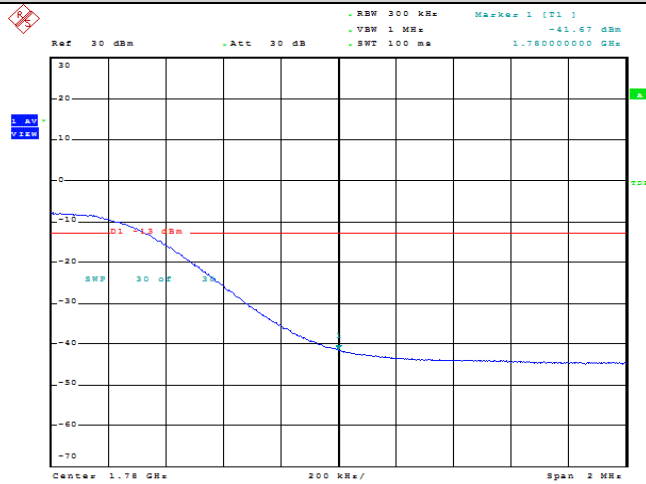

Band66-15MHz-16QAM-132597-75RB#0

Date: 9.AUG.2023 10:17:40

Band66-20MHz-QPSK-132572-1RB#0