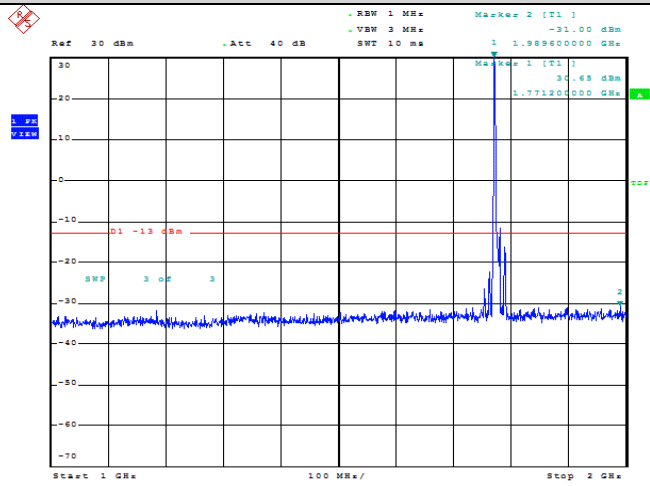

Band66-10MHz-QPSK-132622-1RB#0-Range2:1000~2000MHz

Date: 9.AUG.2023 10:01:33