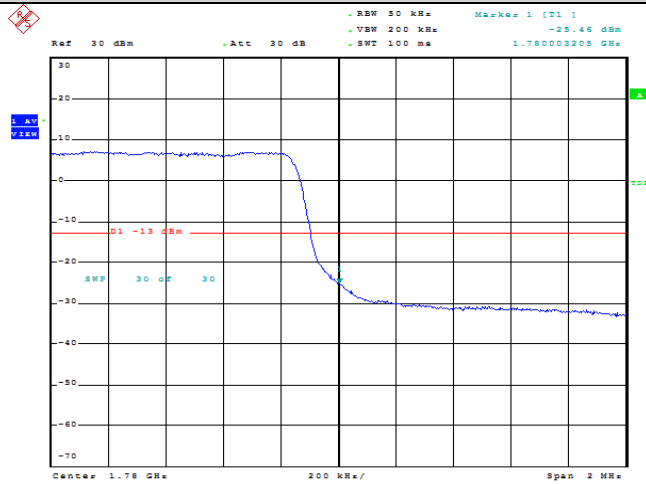

Date: 9.AUG.2023 09:51:46

Band66-3MHz-QPSK-132657-15RB#0

Date: 9.AUG.2023 09:52:07

Band66-3MHz-16QAM-132657-1RB#0

Date: 9.AUG.2023 09:51:36

Band66-3MHz-16QAM-132657-1RB#14

Date: 9.AUG.2023 09:51:56

Band66-3MHz-16QAM-132657-15RB#0