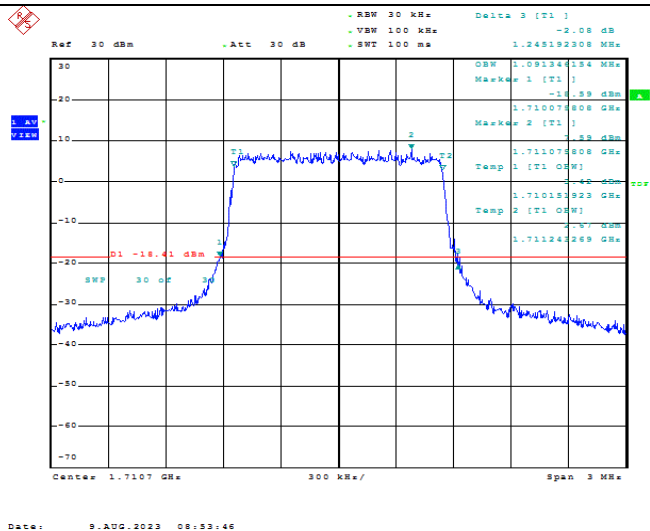

Test Graphs

Band66-1.4MHz-QPSK-131979-6RB#0-1.091

Date: 9.AUG.2023 08:53:35

Band66-1.4MHz-QPSK-132322-6RB#0-1.096

Date: 9.AUG.2023 08:53:55

Band66-1.4MHz-16QAM-131979-6RB#0-1.091

Band66-1.4MHz-16QAM-132322-6RB#0-1.091