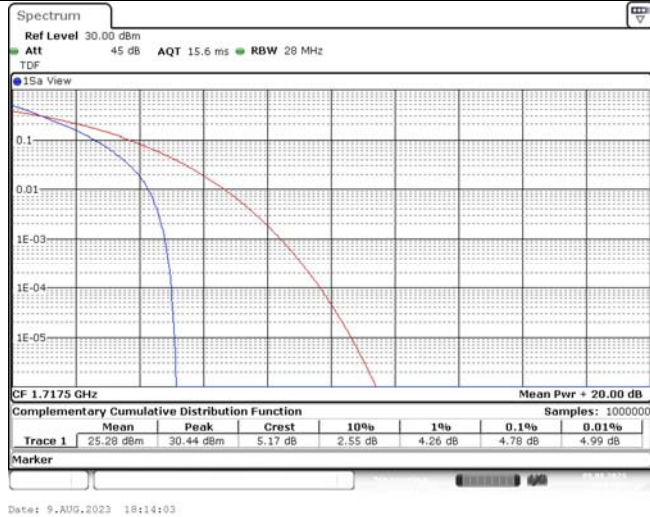

Band66-15MHz-QPSK-132047-75RB#0