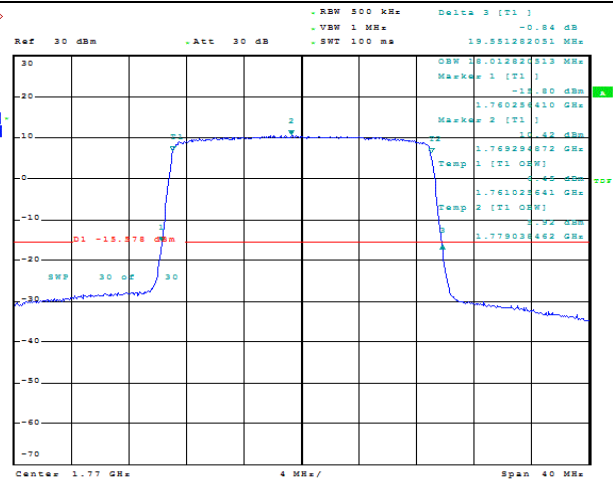

Date: 9.AUG.2023 10:08:49