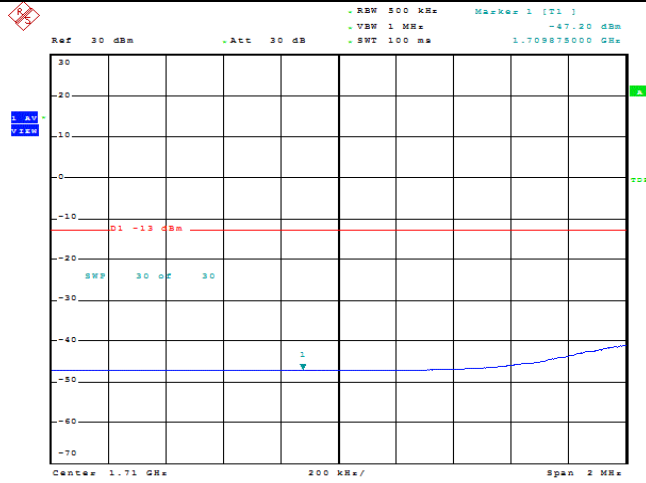

Date: 9.AUG.2023 10:14:22

Band66-20MHz-QPSK-132072-1RB#99

Date: 9.AUG.2023 10:14:43

Band66-20MHz-QPSK-132072-100RB#0

Date: 9.AUG.2023 10:15:04

Band66-20MHz-16QAM-132072-1RB#0

Date: 9.AUG.2023 10:14:33

Band66-20MHz-16QAM-132072-1RB#99