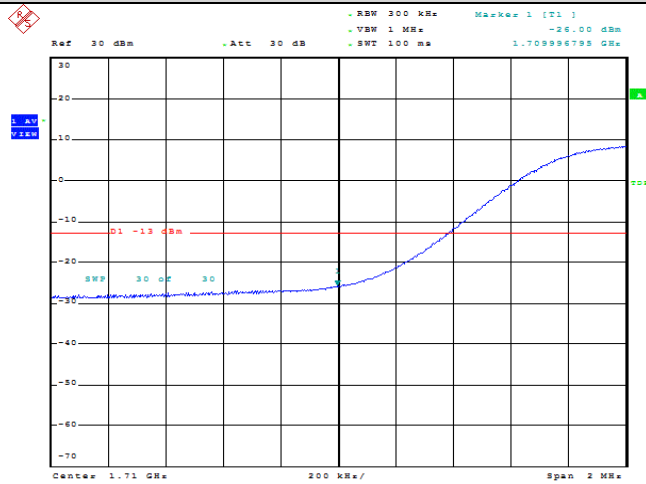

Band66-15MHz-QPSK-132047-75RB#0

Date: 9.AUG.2023 09:29:16

Band66-15MHz-16QAM-132047-1RB#0