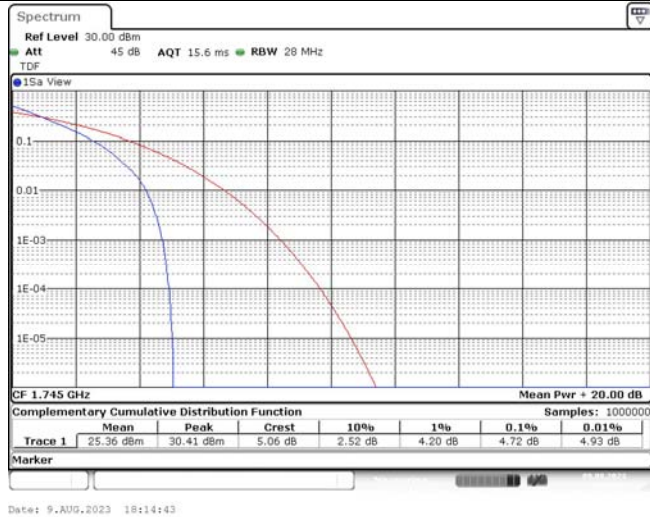

Band66-15MHz-QPSK-132322-75RB#0