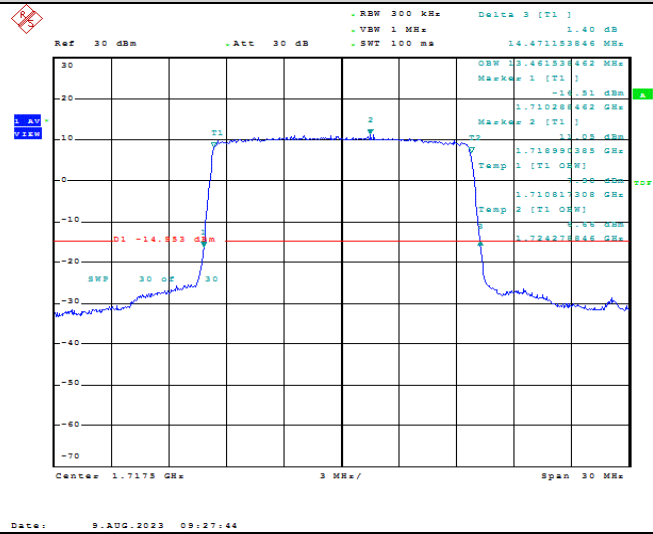

Band66-15MHz-QPSK-132322-75RB#0-13.462