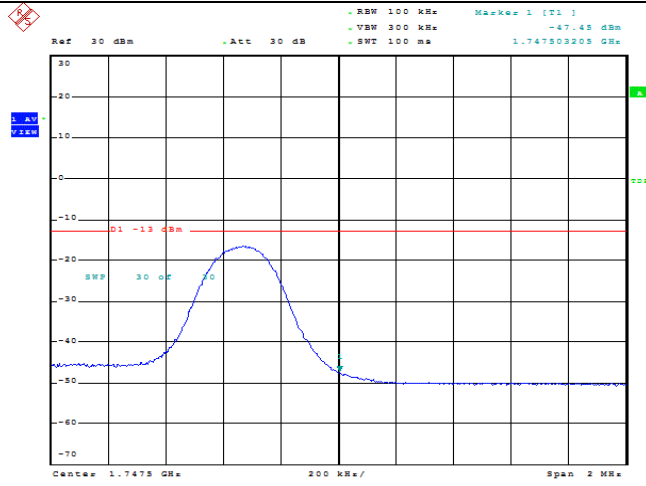

Band66-3MHz-16QAM-131987-15RB#0

Band66-5MHz-QPSK-131997-1RB#0

Date: 9.AUG.2023 09:12:22

Band66-5MHz-QPSK-131997-1RB#24

Date: 9.AUG.2023 09:12:43

Band66-5MHz-QPSK-131997-25RB#0

Date: 9.AUG.2023 09:13:04

Band66-5MHz-QPSK-132322-1RB#0