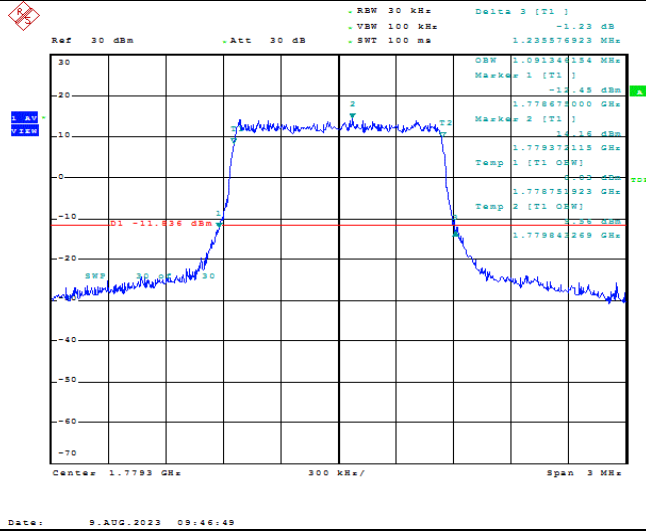

Band66-3MHz-QPSK-132657-15RB#0-2.692