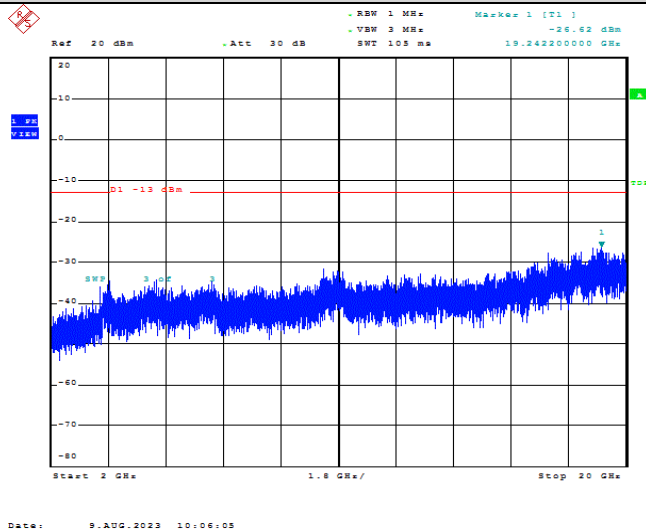

Band66-15MHz-16QAM-132597-1RB#0-Range1:30~1000MHz