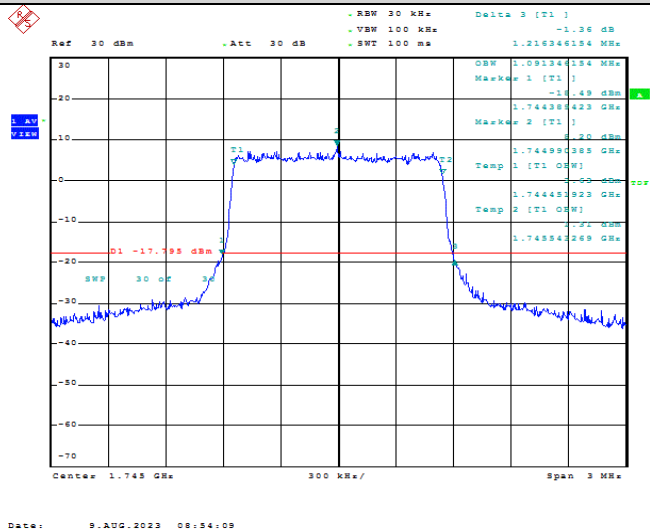

Test Graphs

Band66-1.4MHz-QPSK-131979-6RB#0-1.091

Date: 9.AUG.2023 08:53:35

Band66-1.4MHz-QPSK-132322-6RB#0-1.096

Date: 9.AUG.2023 08:53:55

Band66-1.4MHz-16QAM-131979-6RB#0-1.091

Band66-1.4MHz-16QAM-132322-6RB#0-1.091