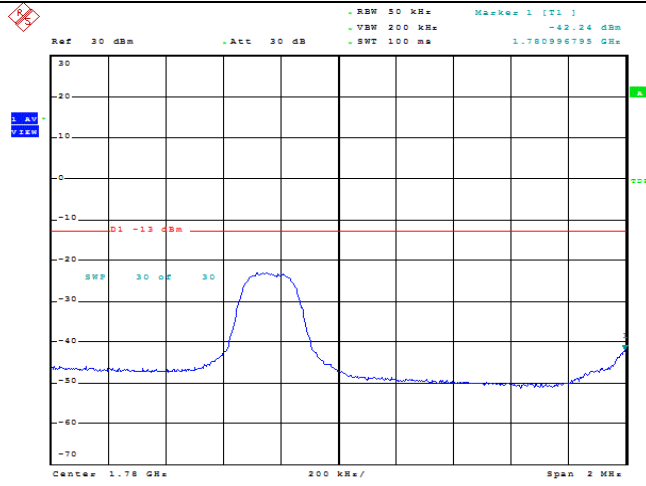

Date: 9.AUG.2023 09:51:36