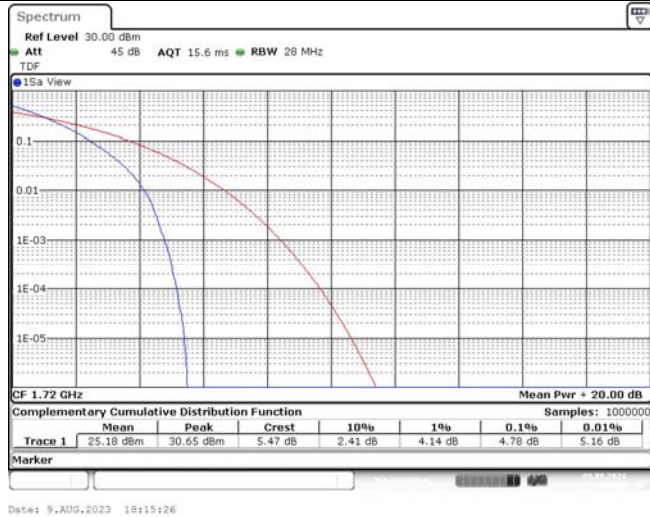

Band66-20MHz-QPSK-132072-100RB#0

Band66-20MHz-QPSK-132322-1RB#0