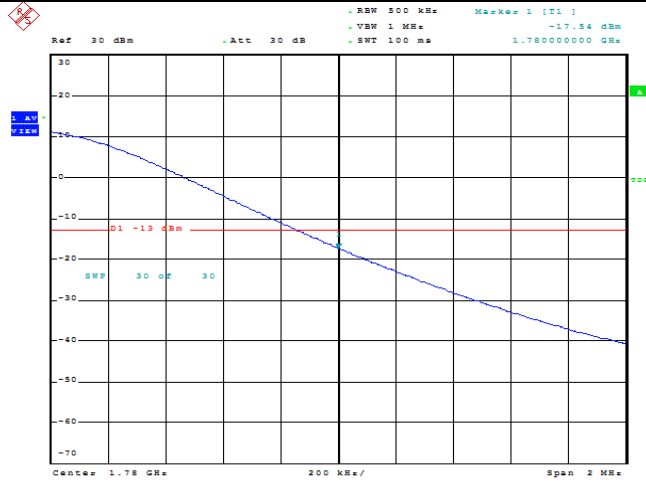

Date: 9.AUG.2023 10:17:20

Band66-15MHz-16QAM-132597-75RB#0

Date: 9.AUG.2023 10:17:40

Band66-20MHz-QPSK-132572-1RB#0

Date: 9.AUG.2023 10:17:59

Band66-20MHz-QPSK-132572-1RB#99

Date: 9.AUG.2023 10:18:20

Band66-20MHz-QPSK-132572-100RB#0