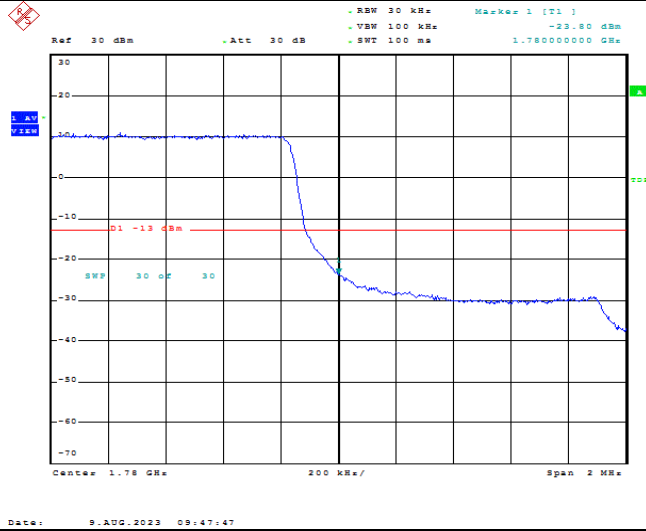

Date: 9.AUG.2023 10:14:33

Band66-20MHz-16QAM-132072-100RB#0

Date: 9.AUG.2023 10:15:14

Band66-1.4MHz-QPSK-132665-1RB#0

Band66-1.4MHz-QPSK-132665-1RB#5

Band66-1.4MHz-QPSK-132665-6RB#0

Band66-1.4MHz-16QAM-132665-1RB#0