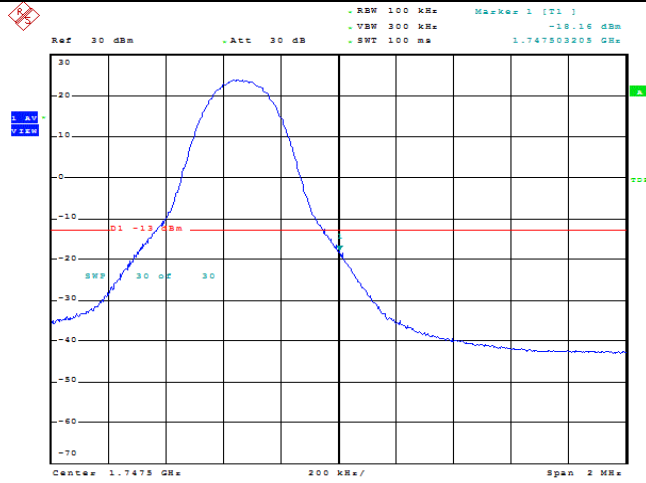

Band66-5MHz-QPSK-132322-1RB#24

Date: 9.AUG.2023 09:13:48