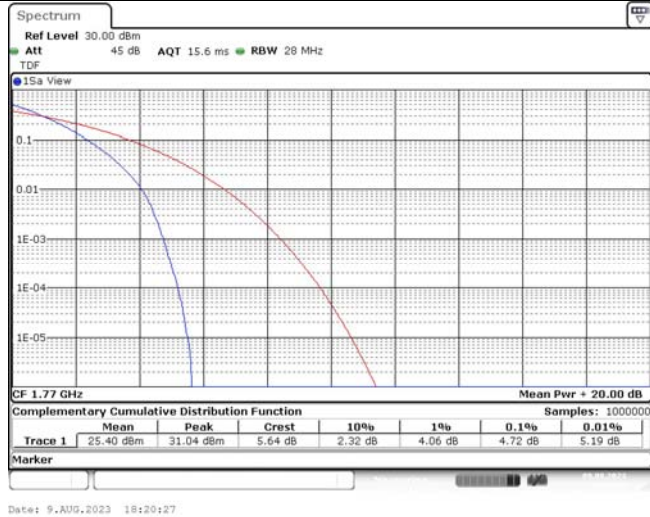

Band66-20MHz-QPSK-132572-100RB#0