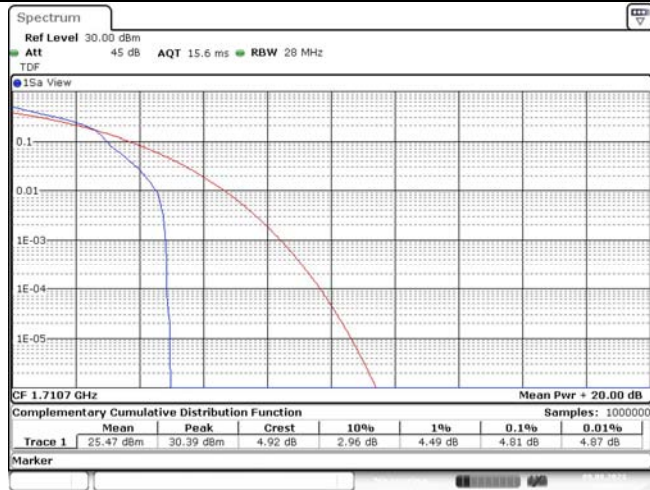

Band66-1.4MHz-16QAM-131979-1RB#0

Date: 9.AUG.2023 18:09:19