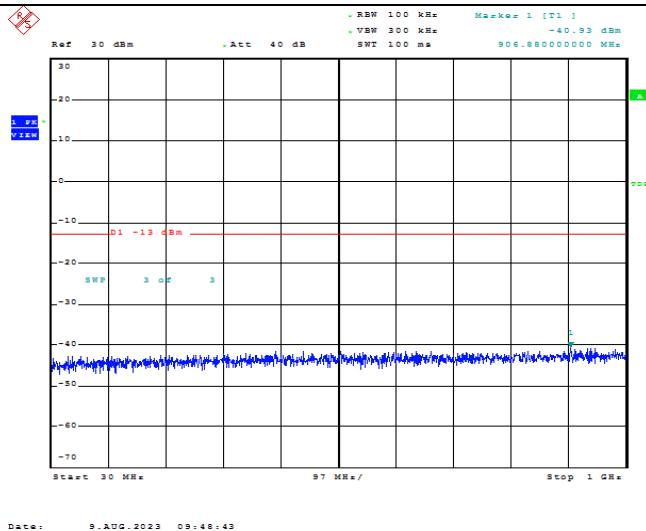

Band66-1.4MHz-16QAM-132665-1RB#0-Range2:1000~2000MHz

Band66-1.4MHz-16QAM-132665-1RB#0-Range3:2000~132022MHz

Band66-3MHz-QPSK-132657-1RB#0-Range1:30~1000MHz