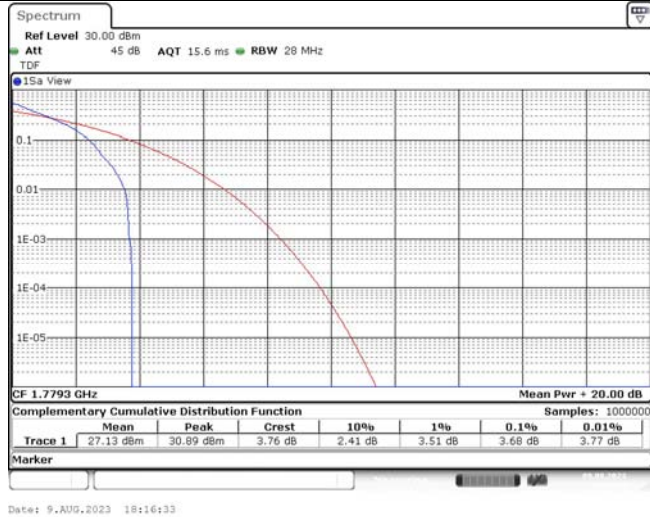

Band66-1.4MHz-QPSK-132665-1RB#0