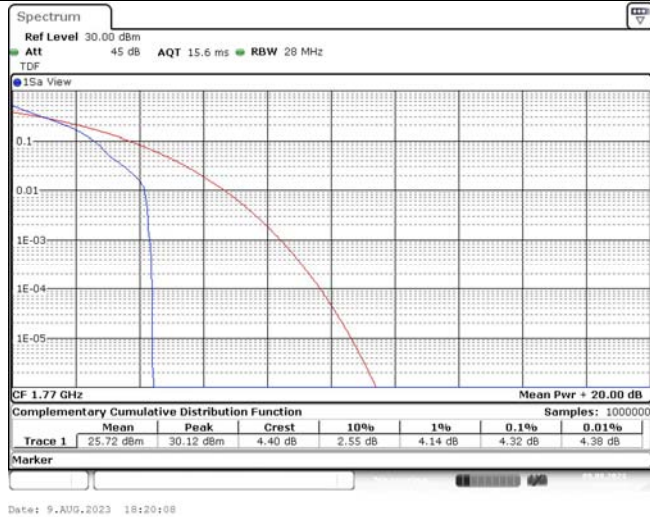

Band66-20MHz-QPSK-132572-1RB#0