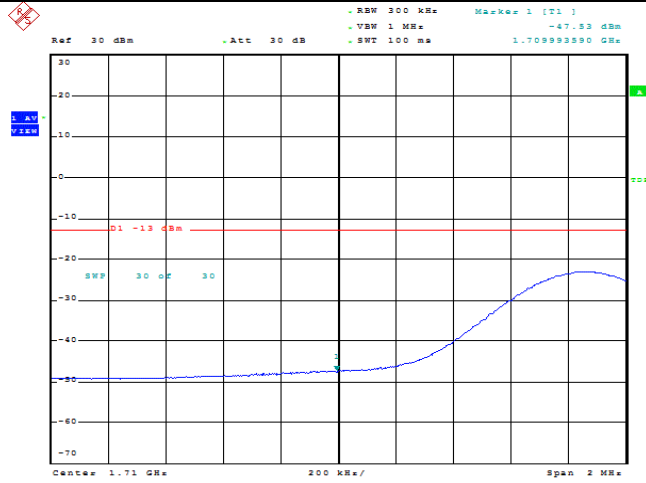

Date: 9.AUG.2023 09:21:11

Band66-10MHz-16QAM-132022-1RB#49

Date: 9.AUG.2023 09:21:32

Band66-10MHz-16QAM-132022-50RB#0

Date: 9.AUG.2023 09:21:54

Band66-15MHz-QPSK-132047-1RB#0

Date: 9.AUG.2023 09:28:34

Band66-15MHz-QPSK-132047-1RB#74