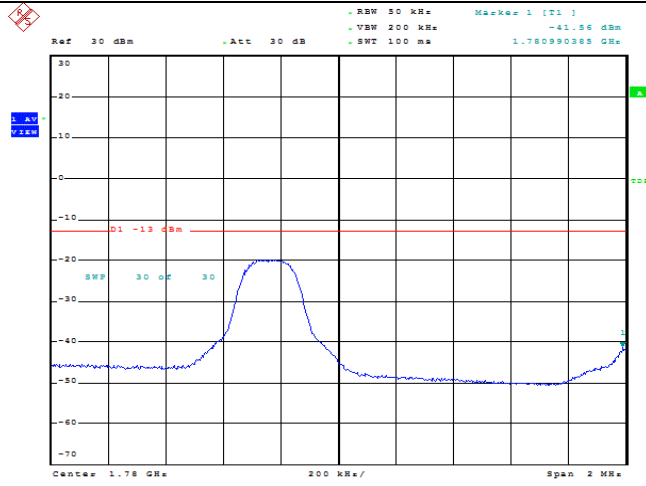

Date: 9.AUG.2023 09:47:16

Band66-1.4MHz-16QAM-132665-1RB#5

Date: 9.AUG.2023 09:47:37

Band66-1.4MHz-16QAM-132665-6RB#0

Date: 9.AUG.2023 09:47:58

Band66-3MHz-QPSK-132657-1RB#0

Date: 9.AUG.2023 09:51:25

Band66-3MHz-QPSK-132657-1RB#14