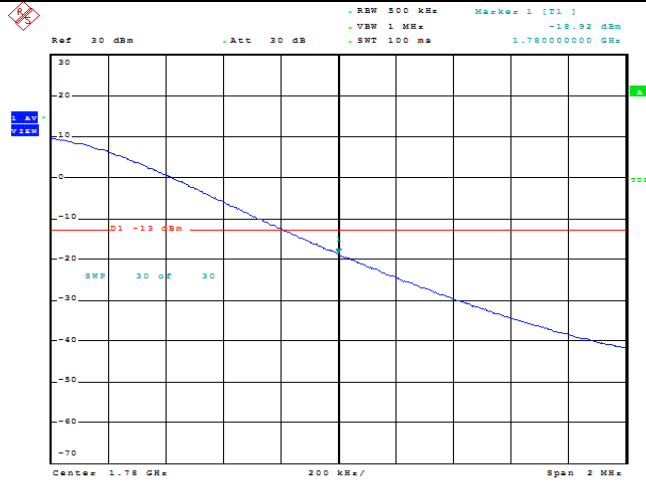

Band66-20MHz-16QAM-132572-1RB#99

Date: 9.AUG.2023 10:18:30