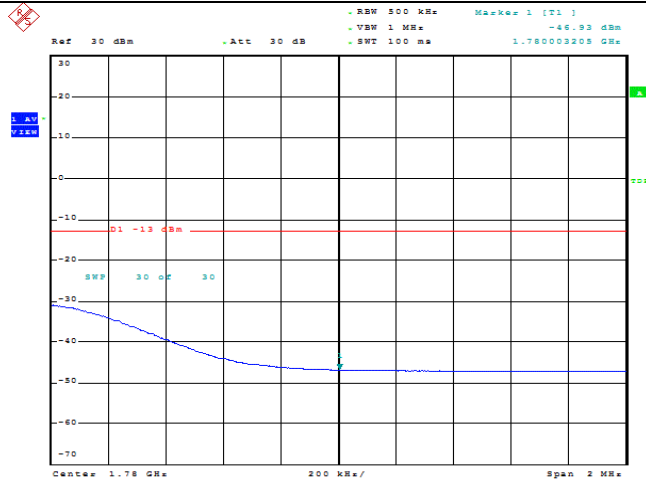

Date: 9.AUG.2023 10:18:09