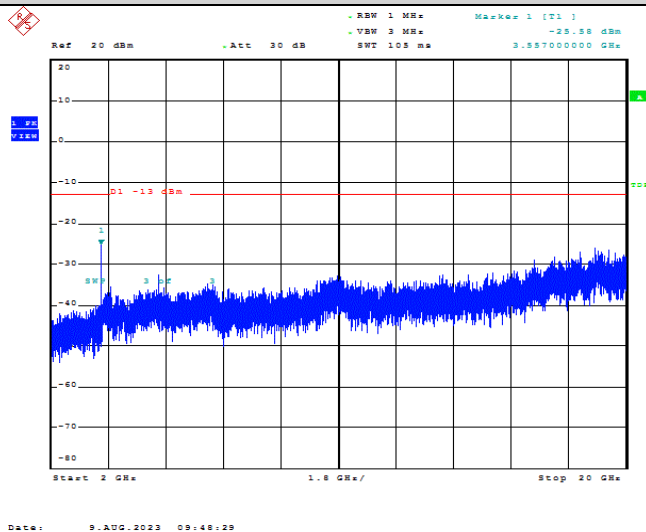

Band66-1.4MHz-QPSK-132665-1RB#0-Range3:2000~132022MHz

Band66-1.4MHz-16QAM-132665-1RB#0-Range1:30~1000MHz