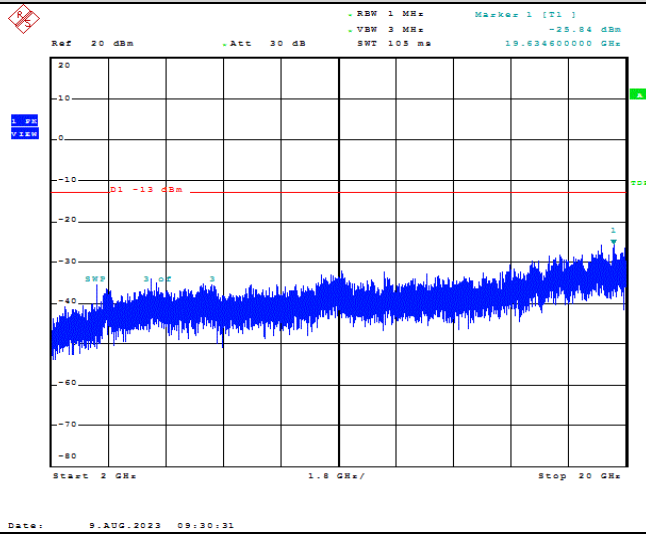

Band66-15MHz-16QAM-132322-1RB#0-Range1:30~1000MHz