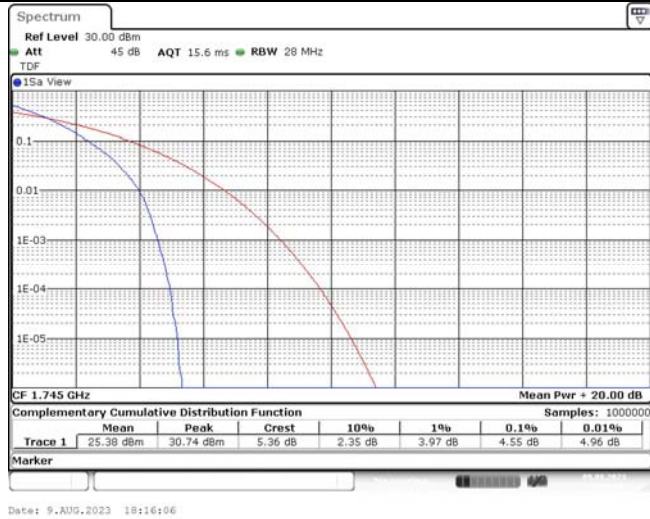

Band66-20MHz-QPSK-132322-100RB#0