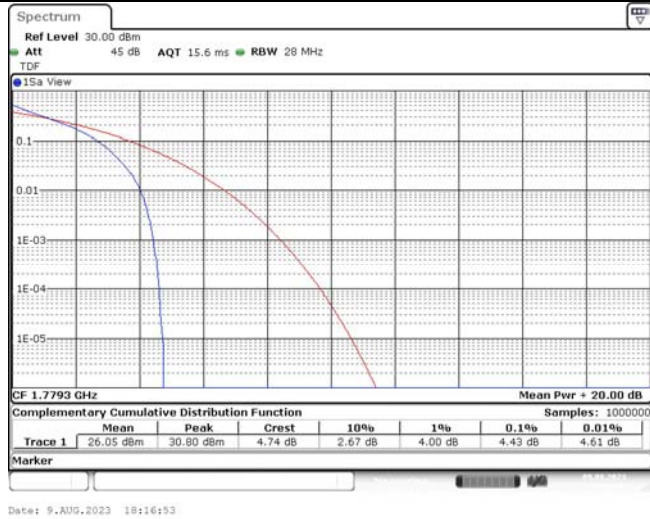

Band66-1.4MHz-QPSK-132665-6RB#0