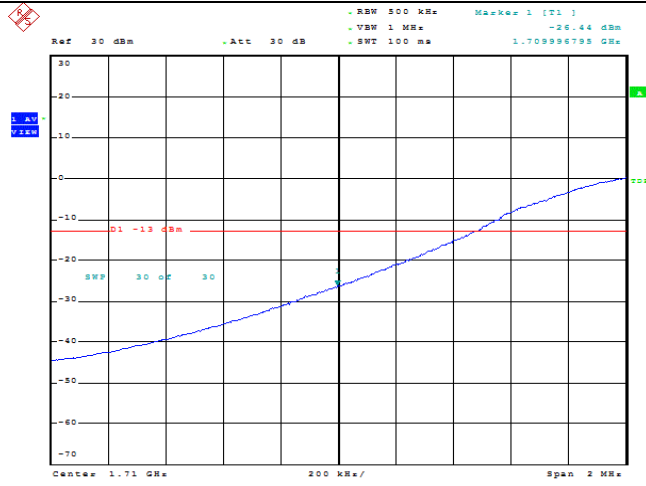

Date: 9.AUG.2023 09:28:55

Band66-15MHz-QPSK-132047-75RB#0

Date: 9.AUG.2023 09:29:16

Band66-15MHz-16QAM-132047-1RB#0

Band66-15MHz-16QAM-132047-1RB#74

Band66-15MHz-16QAM-132047-75RB#0

Band66-20MHz-QPSK-132072-1RB#0