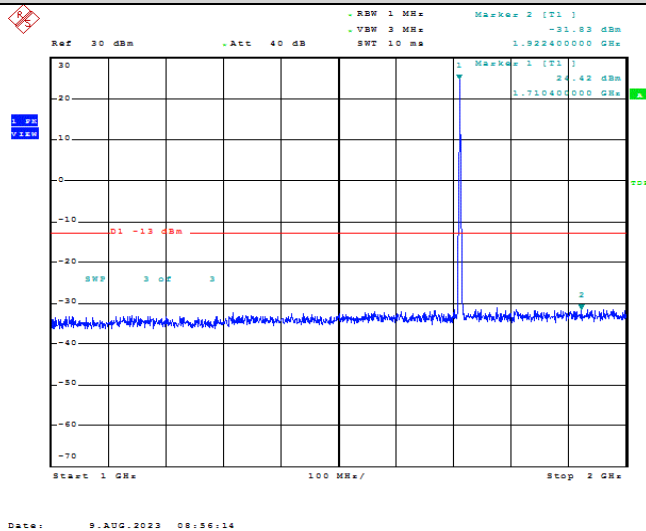

Band66-1.4MHz-16QAM-131979-1RB#0-Range2:1000~2000MHz