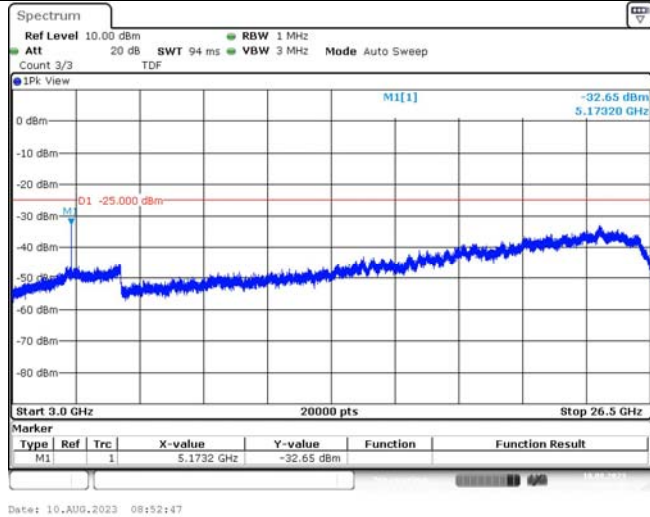

Band41-15MHz-16QAM-39725-1RB#0-Range1:3000~26500MHz

Band41-15MHz-16QAM-40620-1RB#0-Range1:30~1000MHz

Band41-15MHz-16QAM-40620-1RB#0-Range2:1000~3000MHz

Band41-15MHz-16QAM-40620-1RB#0-Range3:3000~26500MHz