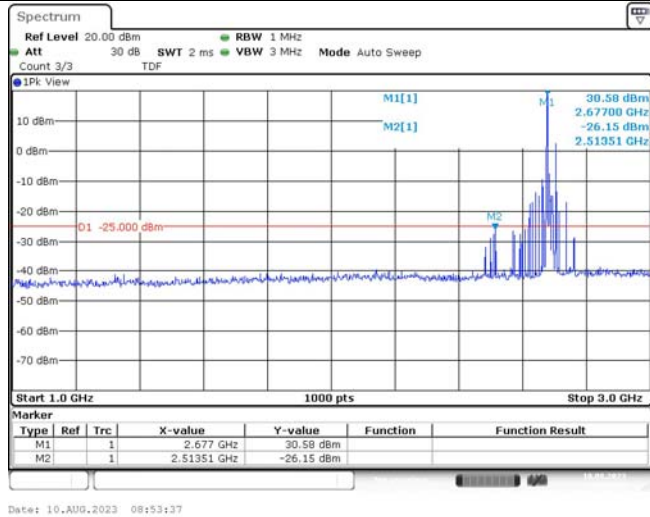

Band41-15MHz-16QAM-41515-1RB#0-Range2:1000~3000MHz

Band41-15MHz-16QAM-41515-1RB#0-Range3:3000~26500MHz