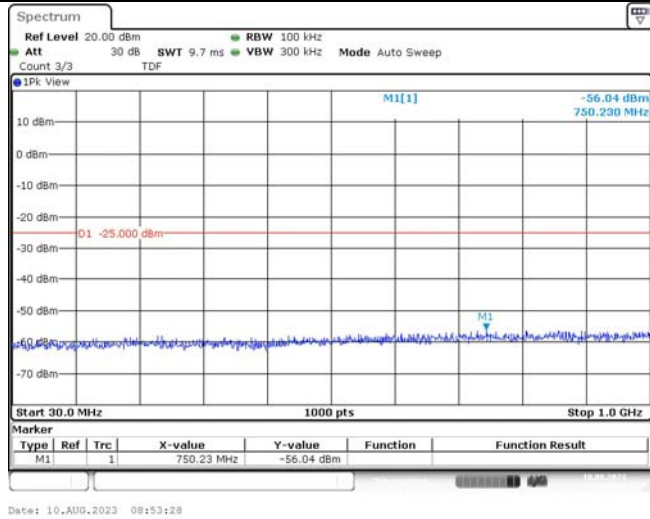

Band41-15MHz-16QAM-41515-1RB#0-Range1:30~1000MHz