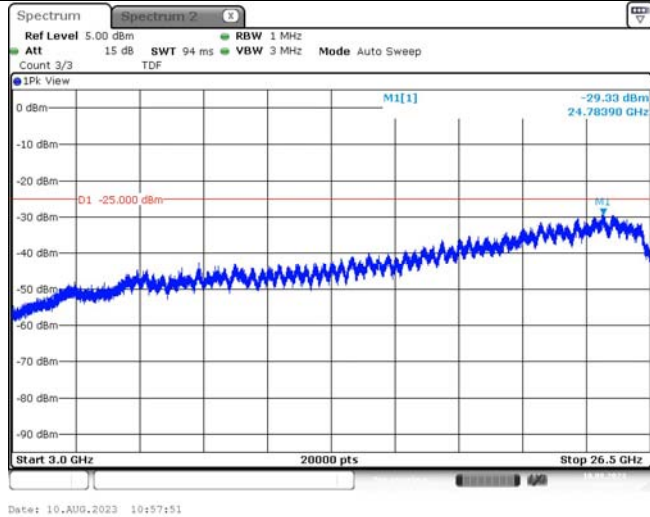

Band41-15MHz-16QAM-40620-1RB#0-Range1:30~1000MHz

Band41-15MHz-16QAM-40620-1RB#0-Range2:1000~3000MHz

Band41-15MHz-16QAM-40620-1RB#0-Range3:3000~26500MHz