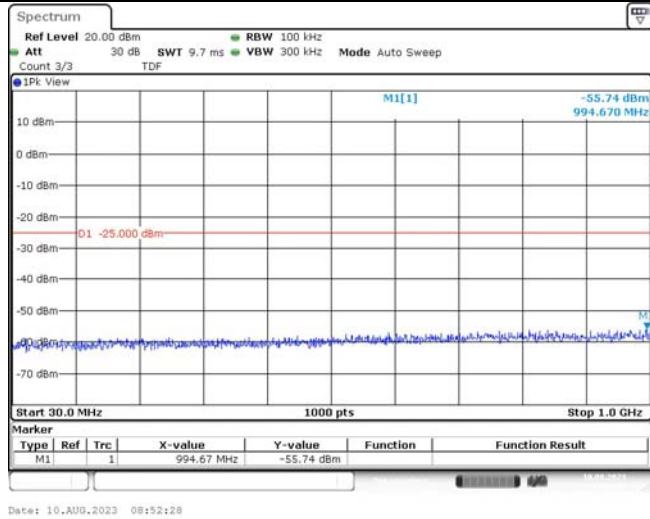

Band41-15MHz-16QAM-40620-1RB#0-Range1:30~1000MHz