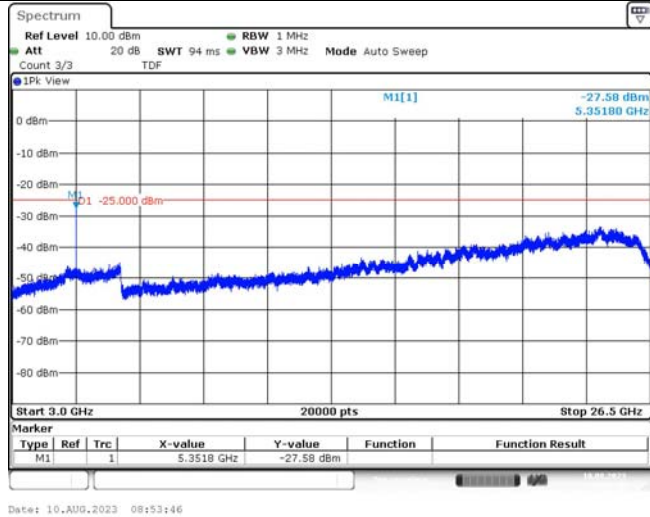

Band41-20MHz-QPSK-39750-1RB#0-Range1:30~1000MHz

Band41-20MHz-QPSK-39750-1RB#0-Range2:1000~3000MHz

Band41-20MHz-QPSK-39750-1RB#0-Range1:3000~26500MHz