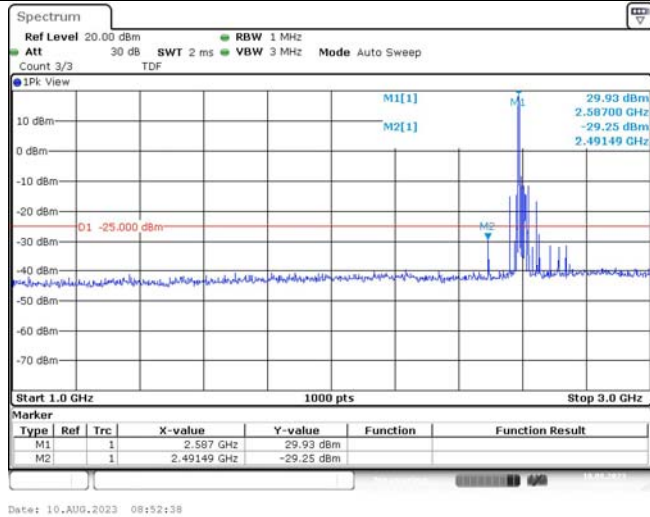

Band41-15MHz-16QAM-40620-1RB#0-Range2:1000~3000MHz

Band41-15MHz-16QAM-40620-1RB#0-Range3:3000~26500MHz