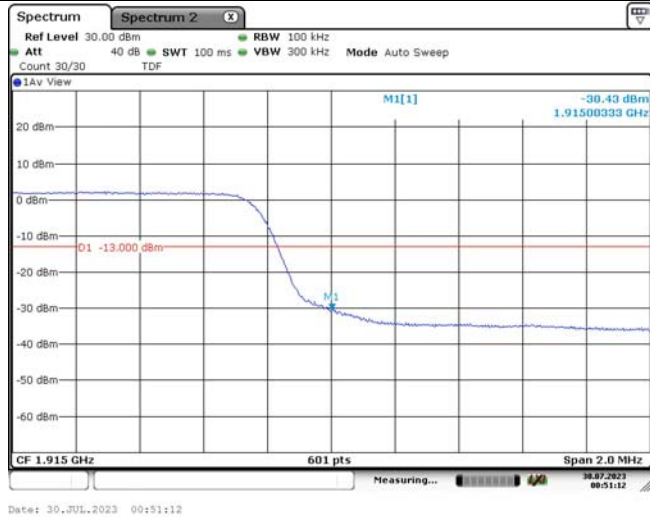

Band25-5MHz-QPSK-26665-25RB#0

Band25-5MHz-16QAM-26065-1RB#0

Band25-5MHz-16QAM-26065-1RB#24

Band25-5MHz-16QAM-26065-25RB#0

Band25-5MHz-16QAM-26665-1RB#0

Band25-5MHz-16QAM-26665-1RB#24

Band25-5MHz-16QAM-26665-25RB#0