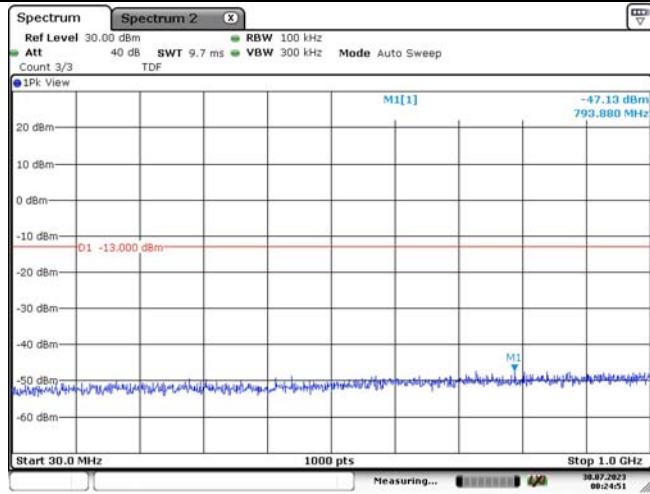

Test Graphs

Band25-1.4MHz-QPSK-26047-1RB#0-Range1:30~1000MHz

Date: 30.JUL.2023 00:24:50