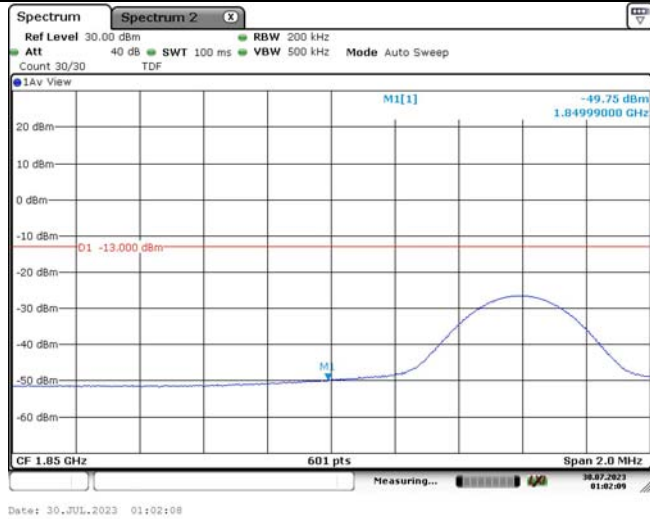

Band25-10MHz-QPSK-26090-1RB#49