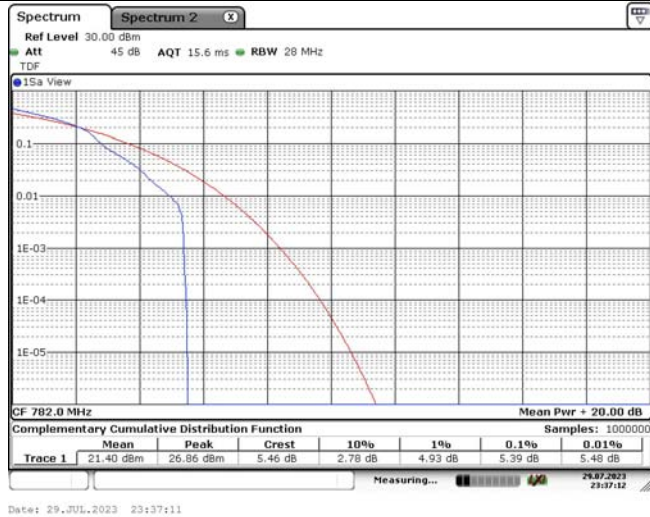

Band13-5MHz-16QAM-23230-1RB#0

Band13-5MHz-16QAM-23230-25RB#0