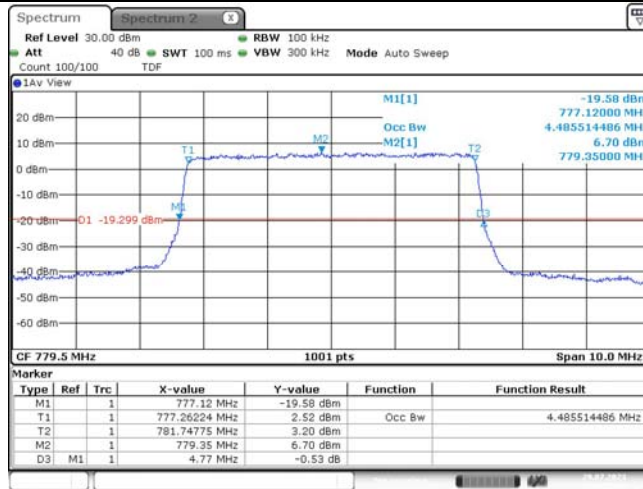

Test Graphs

Band13-5MHz-QPSK-23205-25RB#0-4.486

Date: 29.JUL.2023 23:25:13