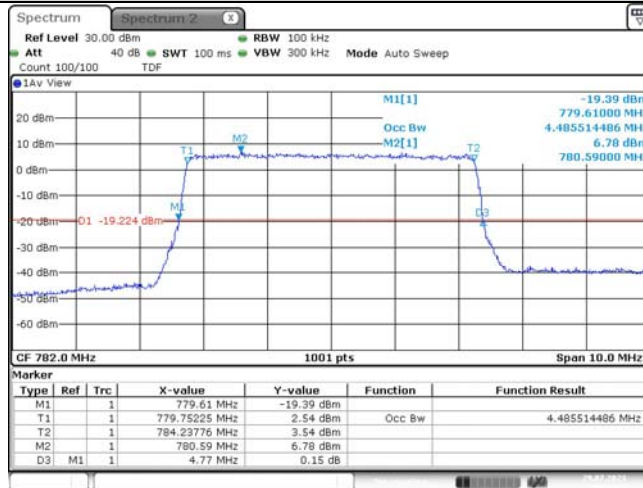

Band13-5MHz-QPSK-23230-25RB#0-4.486

Date: 29.JUL.2023 23:25:59