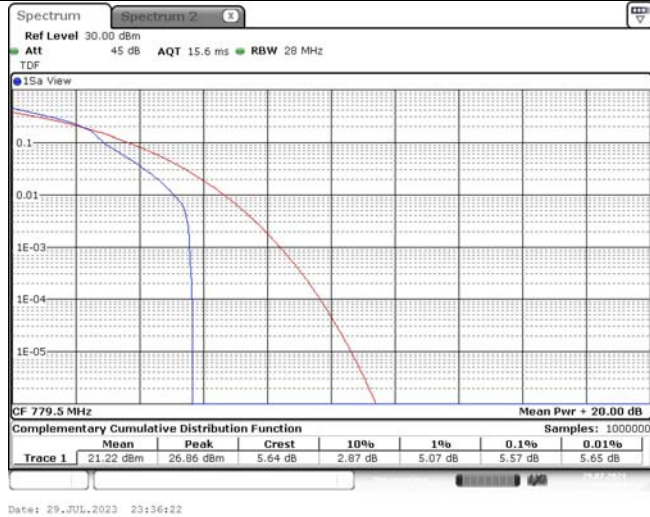

Band13-5MHz-16QAM-23205-25RB#0

Band13-5MHz-16QAM-23230-1RB#0

Band13-5MHz-16QAM-23230-25RB#0