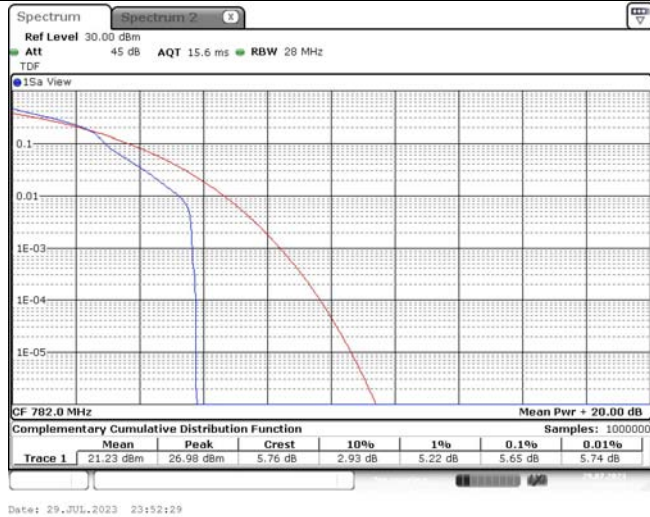

Band13-10MHz-16QAM-23230-1RB#0

Band13-10MHz-16QAM-23230-50RB#0