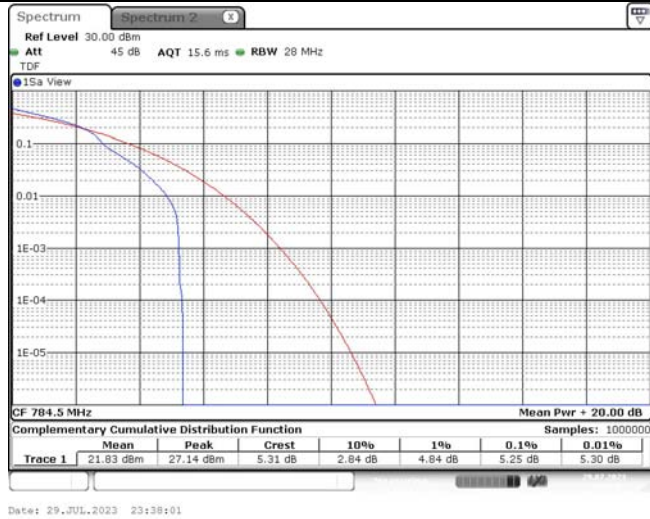

Band13-5MHz-16QAM-23255-1RB#0