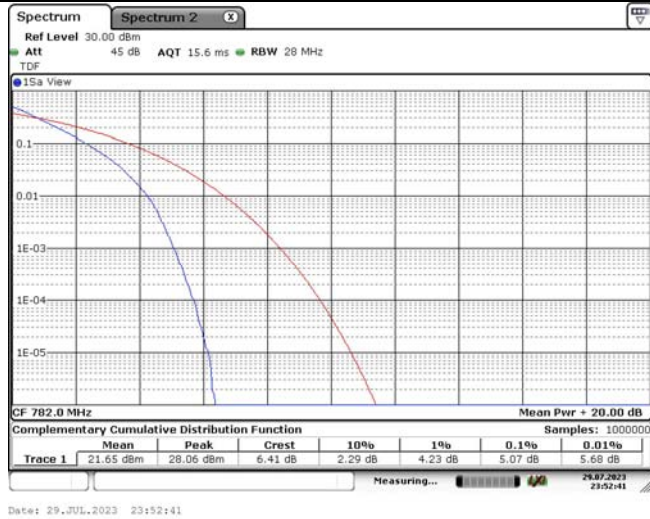

Band13-10MHz-QPSK-23230-50RB#0