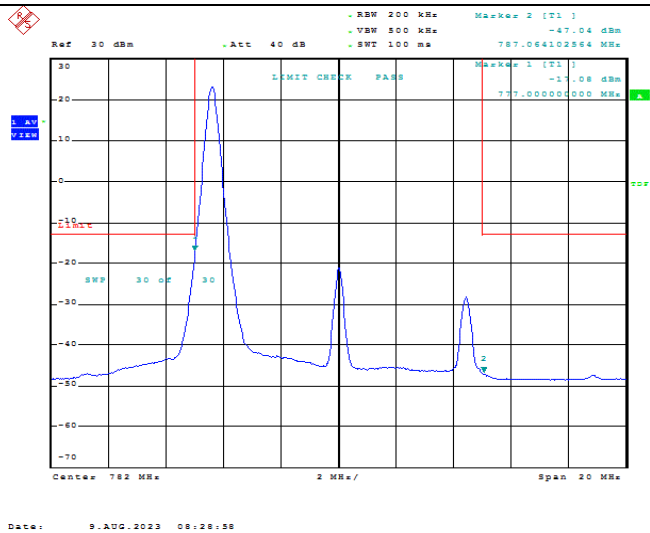

Band13-10MHz-16QAM-23230-1RB#49

Band13-10MHz-16QAM-23230-50RB#0