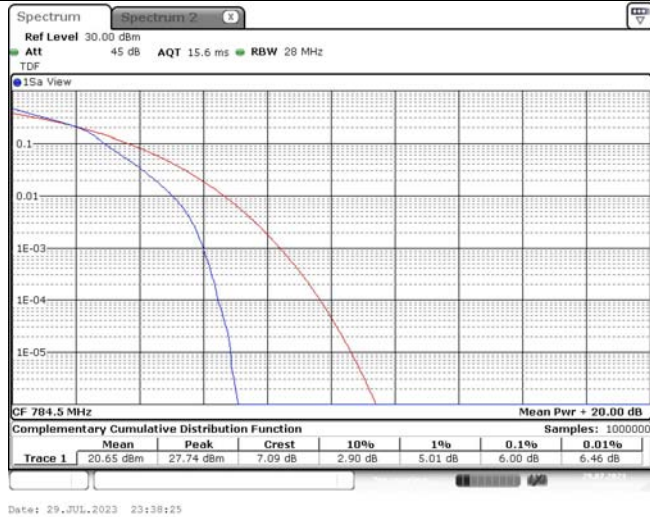

Band13-5MHz-16QAM-23255-25RB#0