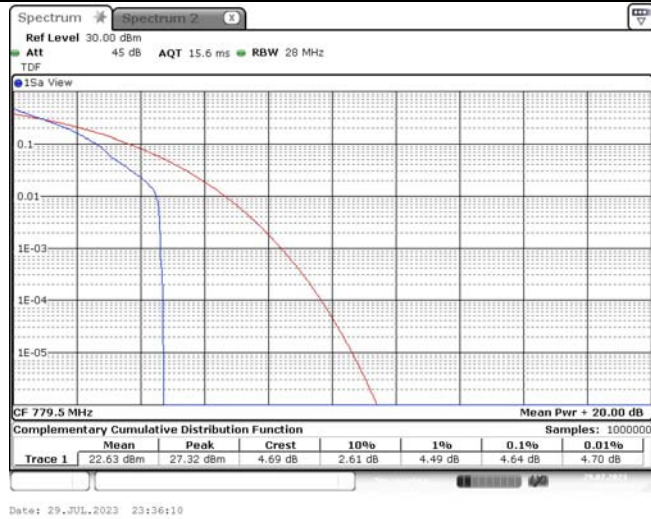

Test Graphs

Band13-5MHz-QPSK-23205-1RB#0

Date: 29.JUL.2023 23:36:10