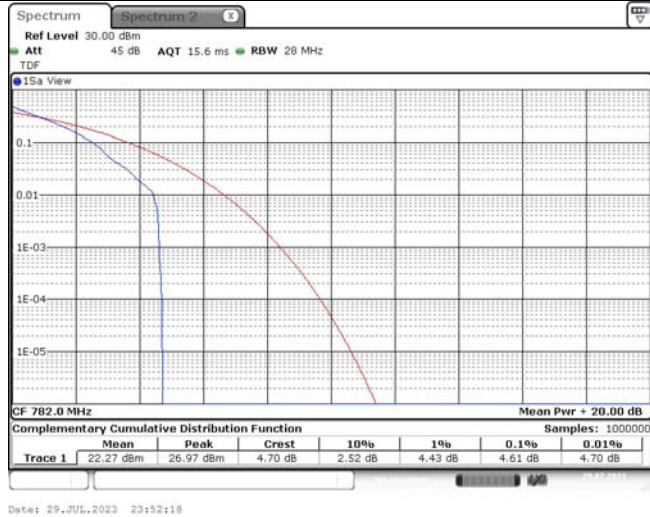

Band13-10MHz-QPSK-23230-1RB#0