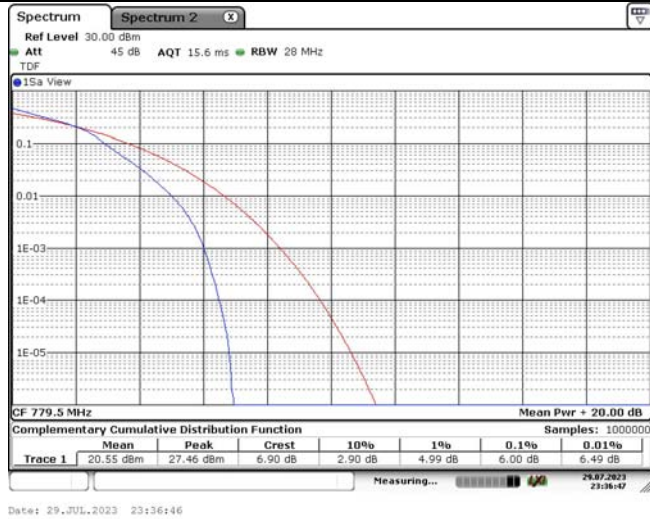

Band13-5MHz-16QAM-23205-25RB#0