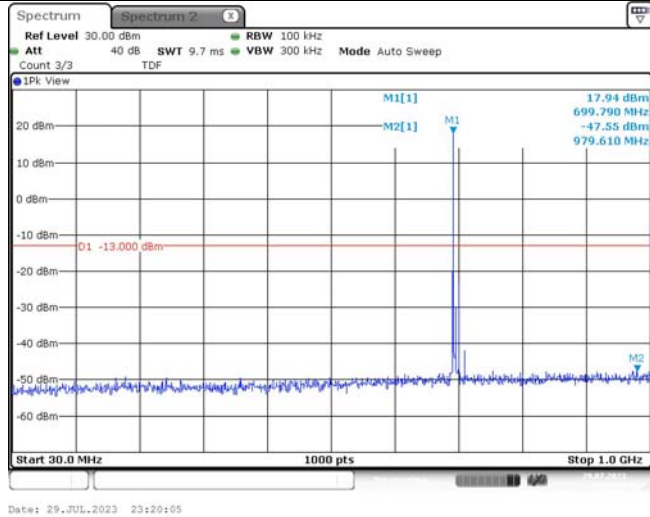

Band12-10MHz-16QAM-23060-1RB#0-Range1:30~1000MHz

Band12-10MHz-16QAM-23060-1RB#0-Range2:1000~10000MHz