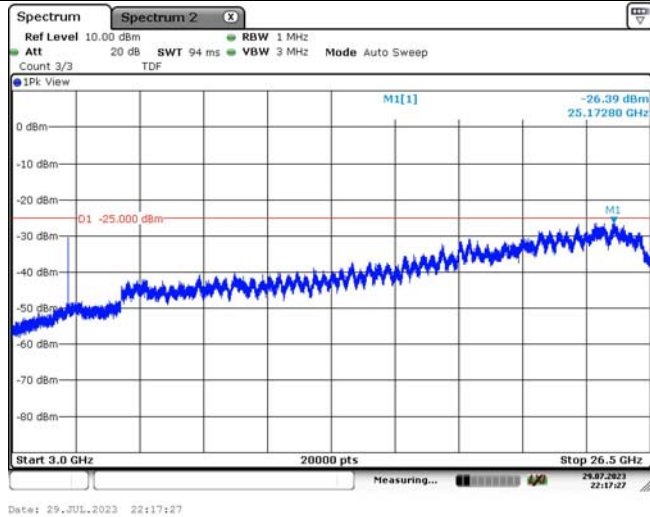

Band7-15MHz-16QAM-21100-1RB#0-Range3:3000~26500MHz

Band7-15MHz-16QAM-21375-1RB#0-Range1:30~1000MHz