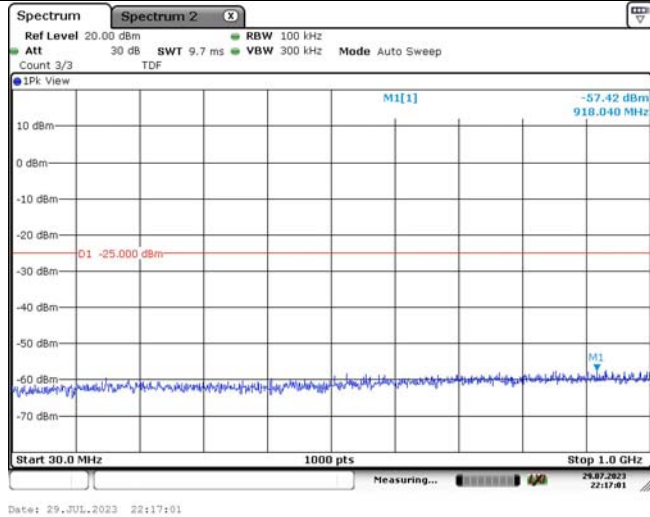

Band7-15MHz-16QAM-21100-1RB#0-Range1:30~1000MHz

Band7-15MHz-16QAM-21100-1RB#0-Range2:1000~3000MHz