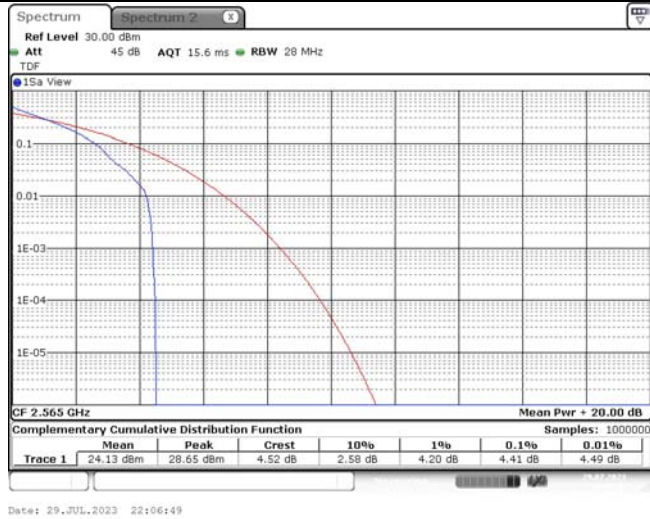

Band7-10MHz-QPSK-21400-1RB#0