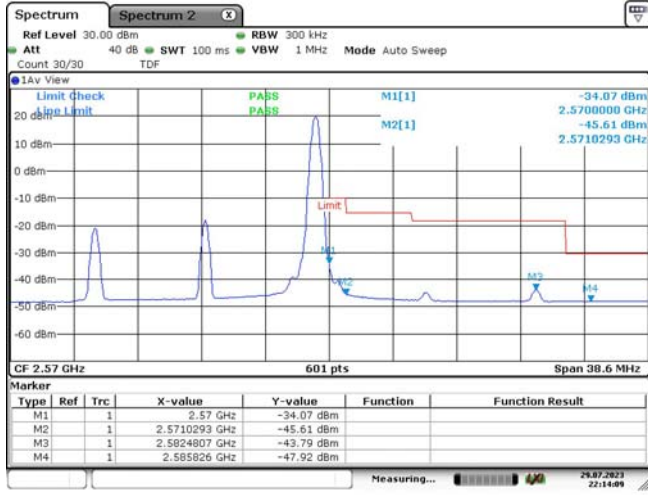

Band7-15MHz-16QAM-21375-1RB#74

Date: 29.JUL.2023 22:14:09