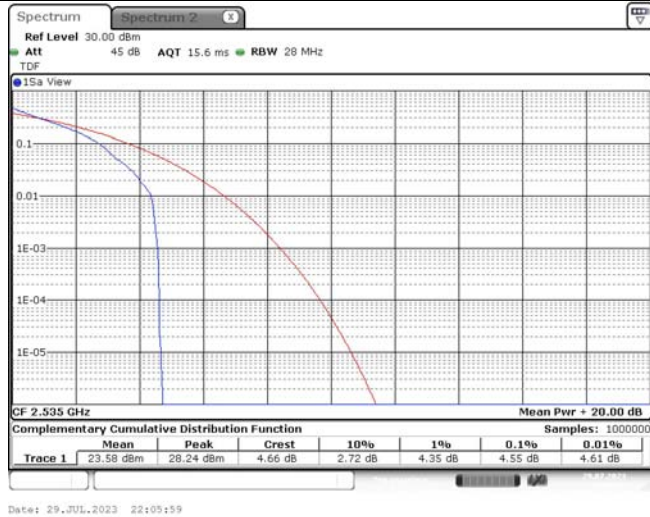

Band7-10MHz-QPSK-21100-1RB#0

Band7-10MHz-QPSK-21100-50RB#0