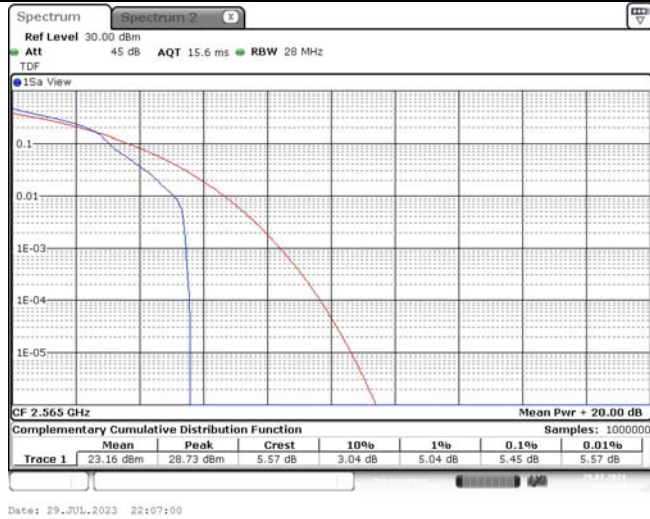

Band7-10MHz-16QAM-21400-1RB#0