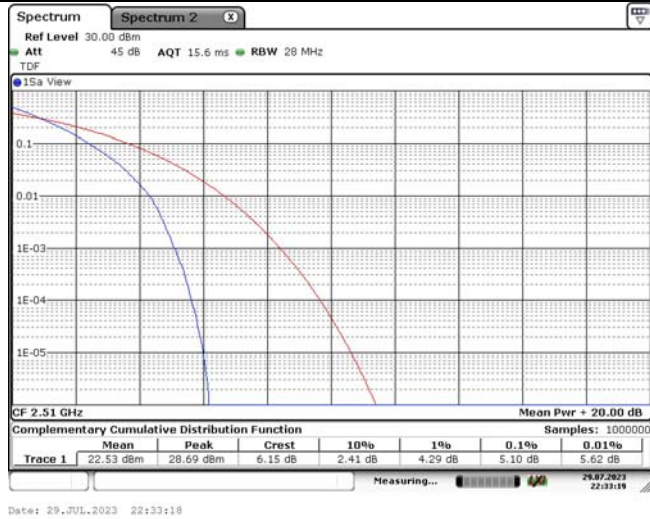

Band7-20MHz-QPSK-20850-100RB#0