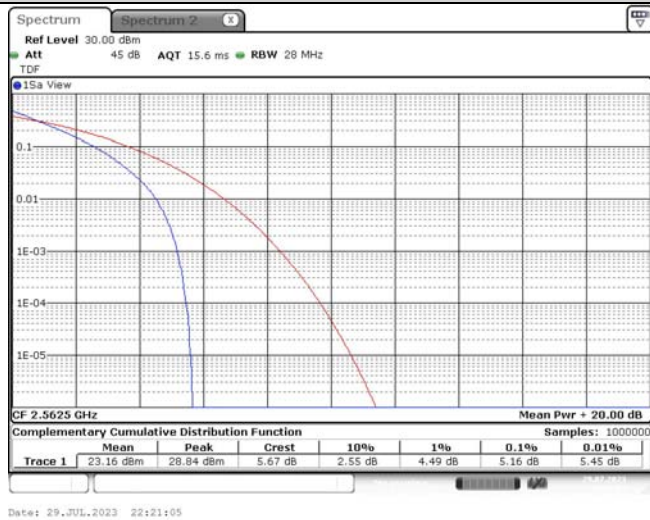

Band7-15MHz-QPSK-21375-75RB#0

Band7-15MHz-16QAM-20825-1RB#0