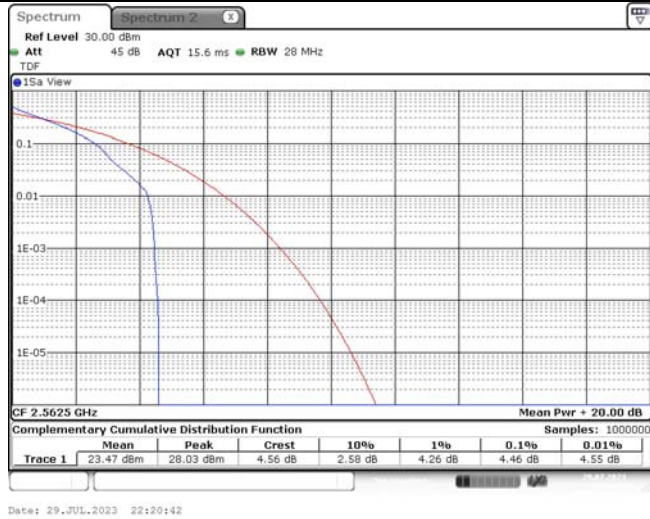

Band7-15MHz-QPSK-21375-1RB#0