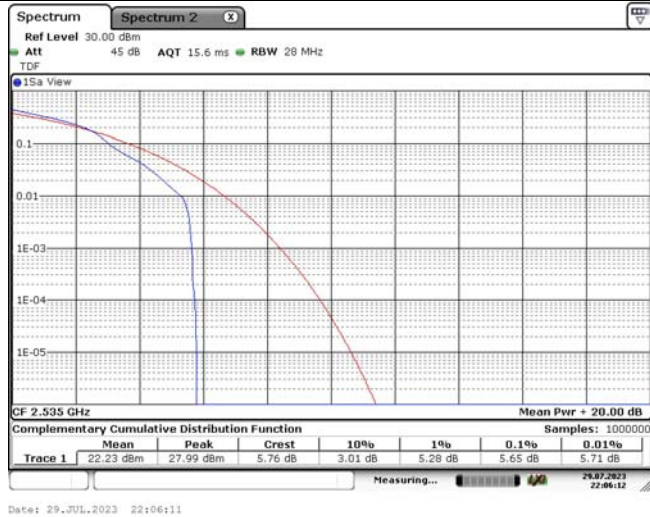

Band7-10MHz-16QAM-21100-1RB#0

Band7-10MHz-16QAM-21100-50RB#0