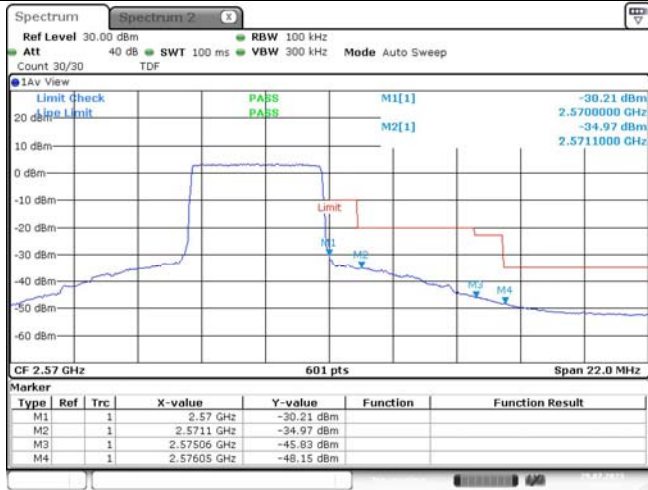

Date: 29.JUL.2023 21:44:32

Band7-5MHz-16QAM-20775-25RB#0

Date: 29.JUL.2023 21:45:07

Band7-5MHz-16QAM-21425-1RB#0

Band7-5MHz-16QAM-21425-1RB#24

Band7-5MHz-16QAM-21425-25RB#0

Band7-10MHz-QPSK-20800-1RB#0

Date: 29.JUL.2023 21:57:28