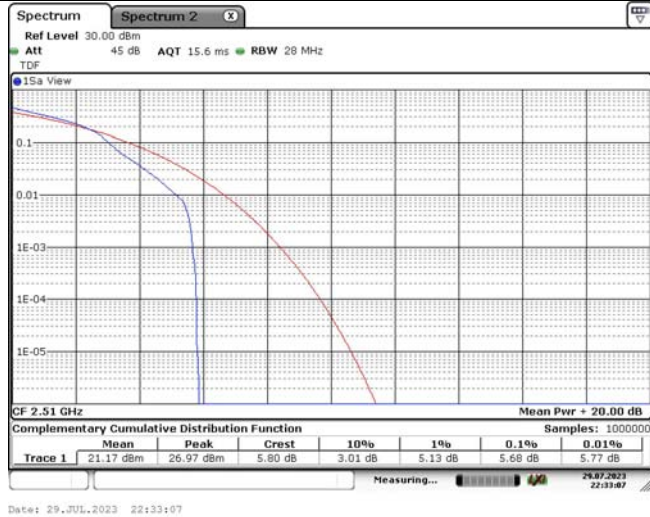

Band7-20MHz-16QAM-20850-1RB#0