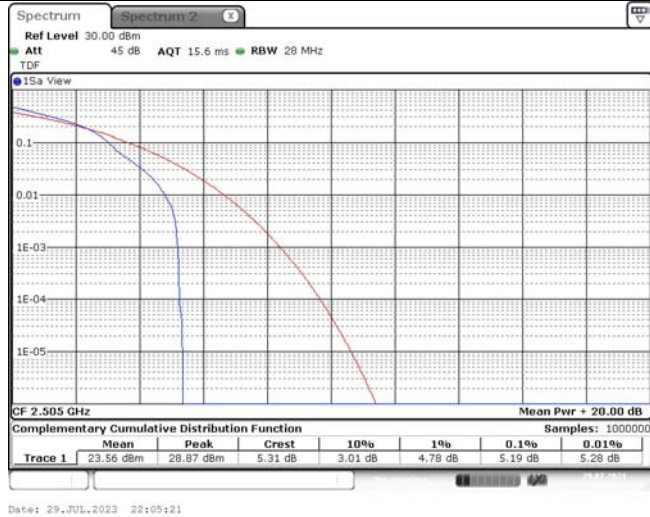

Band7-10MHz-16QAM-20800-1RB#0