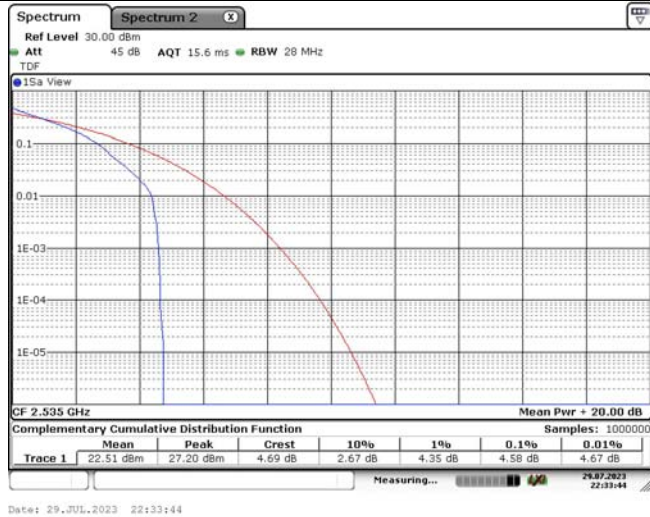

Band7-20MHz-QPSK-21100-1RB#0

Band7-20MHz-QPSK-21100-100RB#0