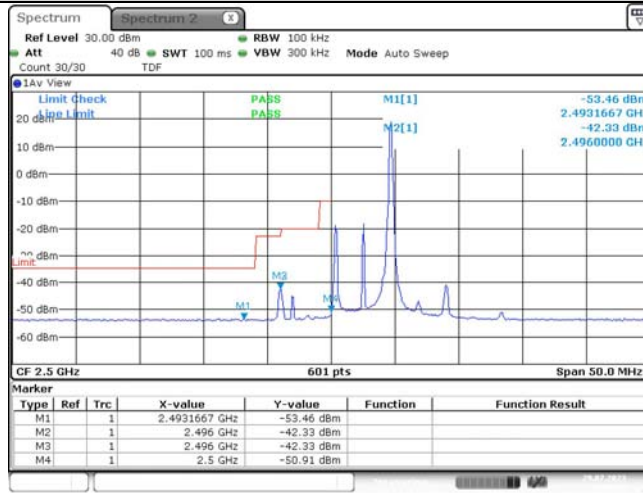

Band7-5MHz-QPSK-20775-1RB#24

Date: 29.JUL.2023 21:44:15