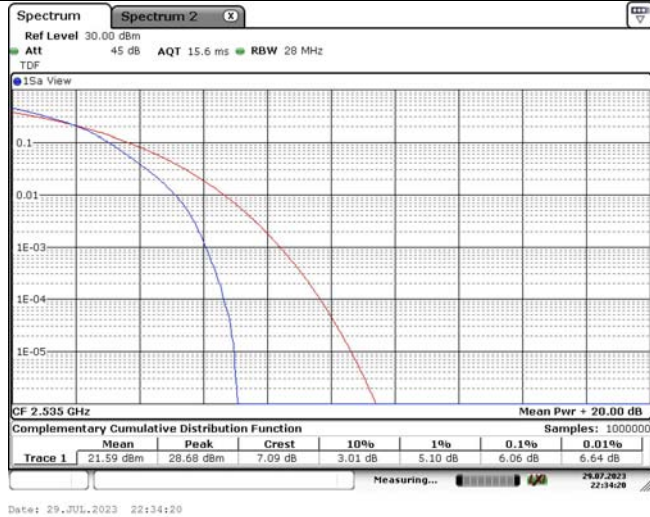

Band7-20MHz-16QAM-21100-100RB#0