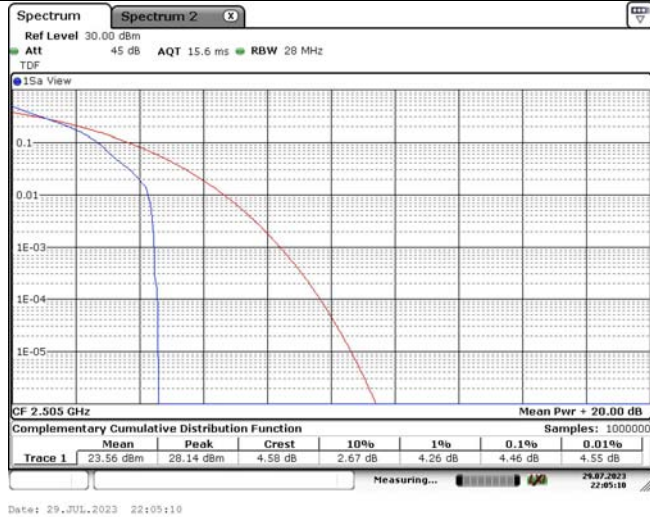

Band7-10MHz-QPSK-20800-1RB#0