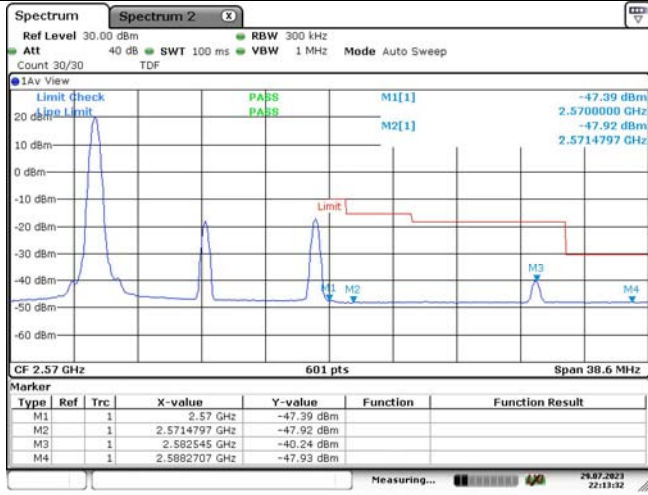

Date: 29.JUL.2023 22:13:32