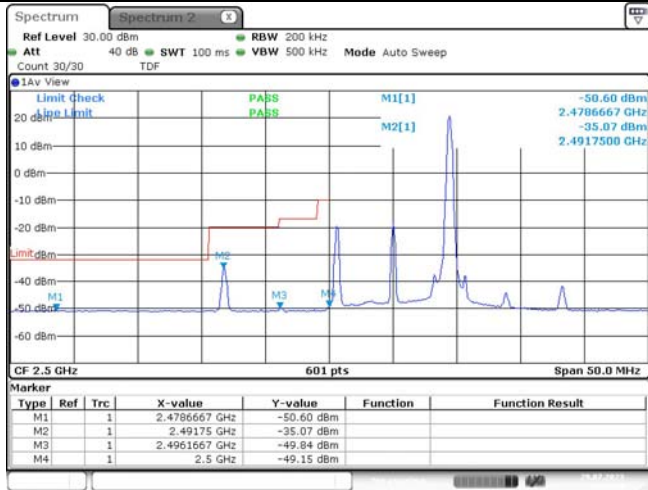

Band7-10MHz-QPSK-20800-1RB#49

Date: 29.JUL.2023 21:58:04