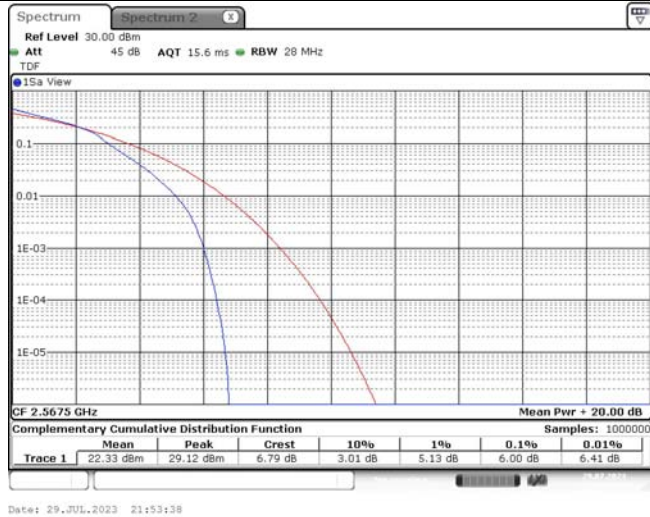

Band7-5MHz-16QAM-21425-25RB#0