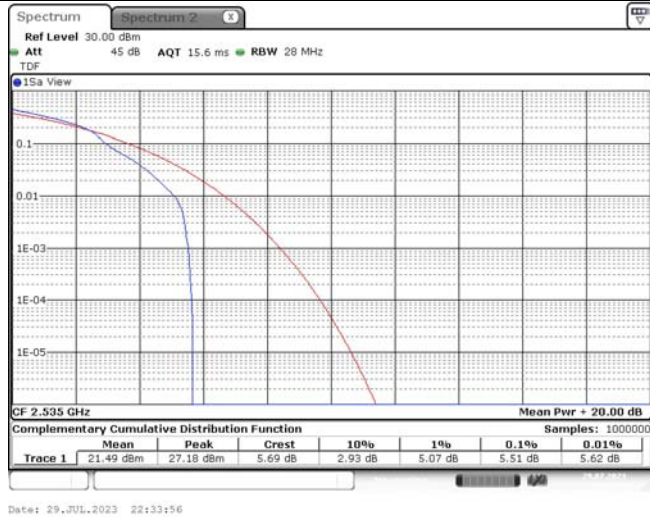

Band7-20MHz-16QAM-21100-1RB#0