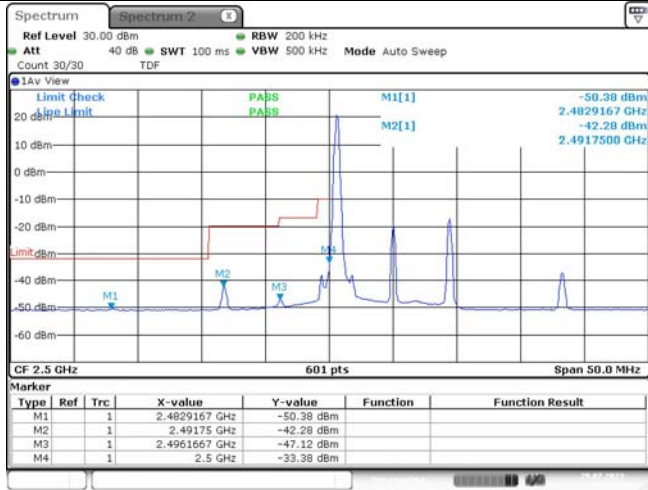

Date: 29.JUL.2023 21:44:32

Band7-5MHz-16QAM-20775-25RB#0

Date: 29.JUL.2023 21:45:07

Band7-5MHz-16QAM-21425-1RB#0

Band7-5MHz-16QAM-21425-1RB#24

Band7-5MHz-16QAM-21425-25RB#0

Band7-10MHz-QPSK-20800-1RB#0

Date: 29.JUL.2023 21:57:28