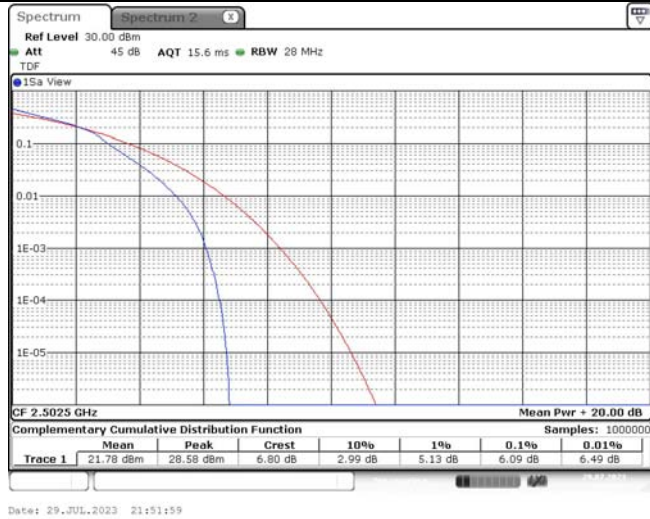

Band7-5MHz-16QAM-20775-25RB#0