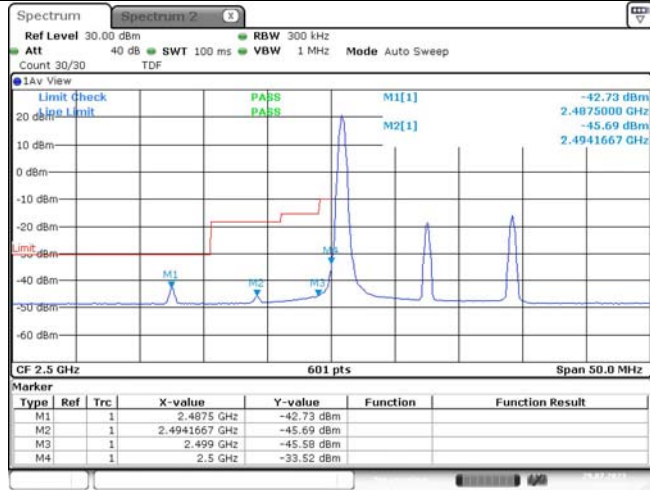

Band7-10MHz-16QAM-21400-1RB#0

Date: 29.JUL.2023 21:59:41

Band7-10MHz-16QAM-21400-1RB#49

Date: 29.JUL.2023 22:00:15

Band7-10MHz-16QAM-21400-50RB#0

Date: 29.JUL.2023 22:00:49

Band7-15MHz-QPSK-20825-1RB#0

Date: 29.JUL.2023 22:11:16