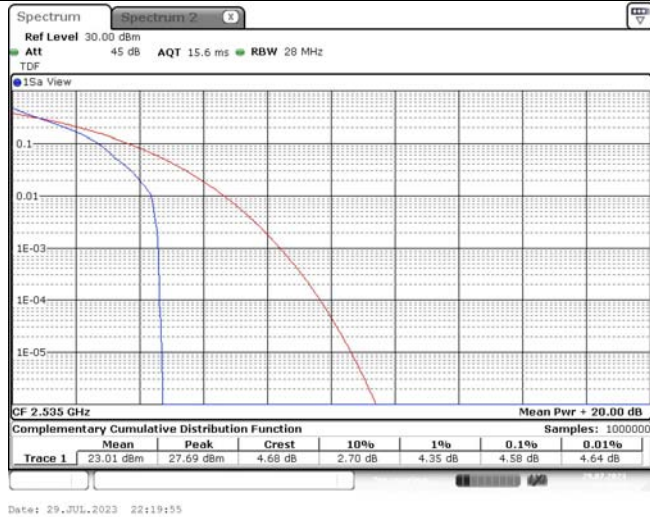

Band7-15MHz-QPSK-21100-1RB#0

Band7-15MHz-QPSK-21100-75RB#0