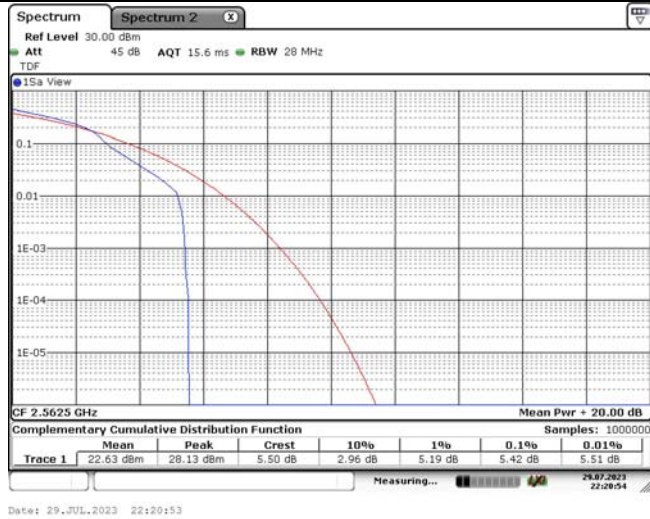

Band7-15MHz-16QAM-21375-1RB#0