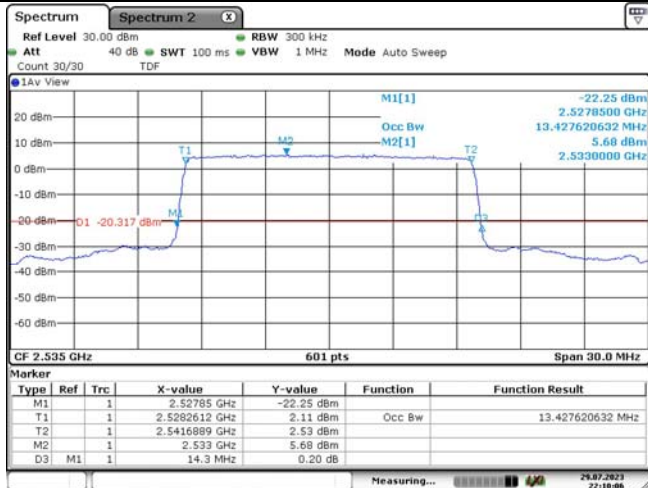

Band7-15MHz-QPSK-21100-75RB#0-13.428

Date: 29.JUL.2023 22:10:06