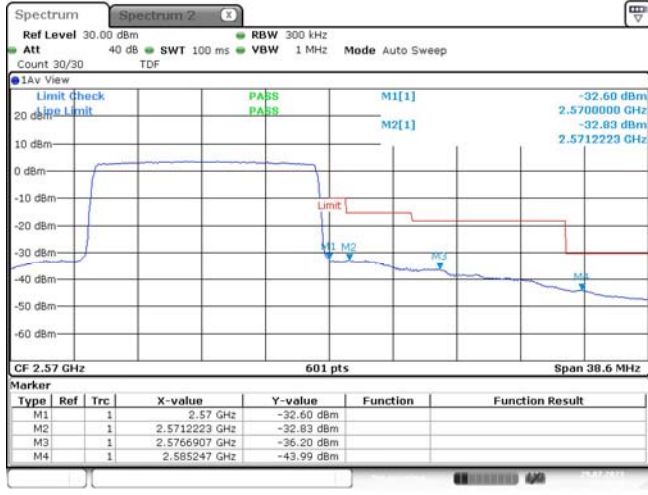

Band7-15MHz-16QAM-21375-1RB#0

Date: 29.JUL.2023 22:13:32

Band7-15MHz-16QAM-21375-1RB#74

Date: 29.JUL.2023 22:14:09

Band7-15MHz-16QAM-21375-75RB#0

Date: 29.JUL.2023 22:14:41

Band7-20MHz-QPSK-20850-1RB#0

Date: 29.JUL.2023 22:25:09