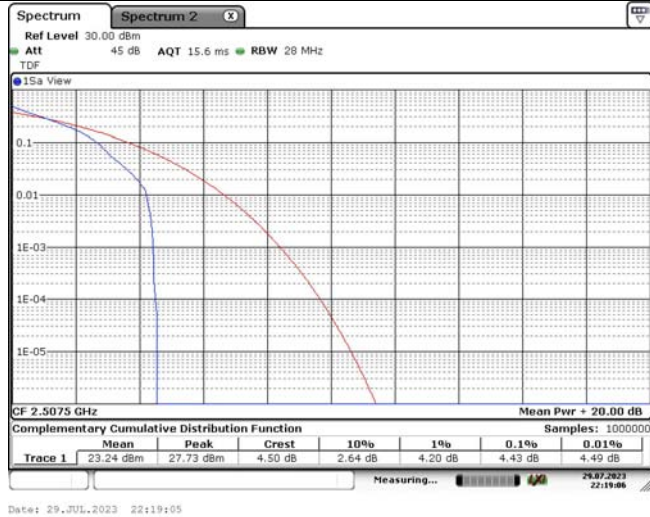

Band7-15MHz-QPSK-20825-75RB#0

Band7-15MHz-QPSK-21100-1RB#0

Band7-15MHz-QPSK-21100-75RB#0