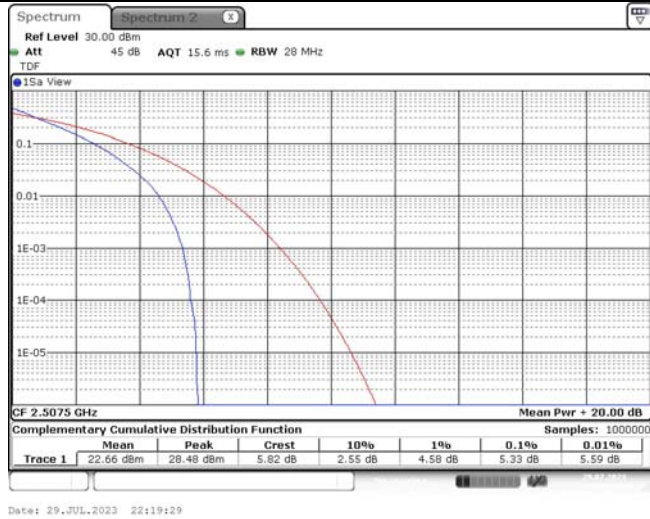

Band7-15MHz-QPSK-20825-75RB#0