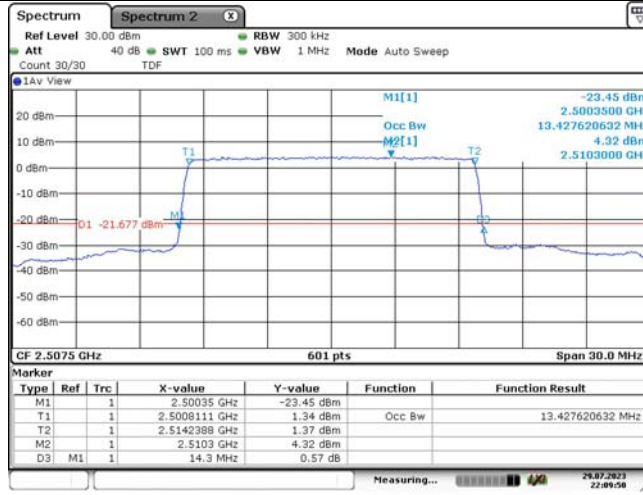

Band7-15MHz-QPSK-21100-75RB#0-13.428

Date: 29.JUL.2023 22:10:06

Band7-15MHz-QPSK-21375-75RB#0-13.478

Date: 29.JUL.2023 22:10:39

Band7-15MHz-16QAM-20825-75RB#0-13.428

Date: 29.JUL.2023 22:09:50

Band7-15MHz-16QAM-21100-75RB#0-13.428