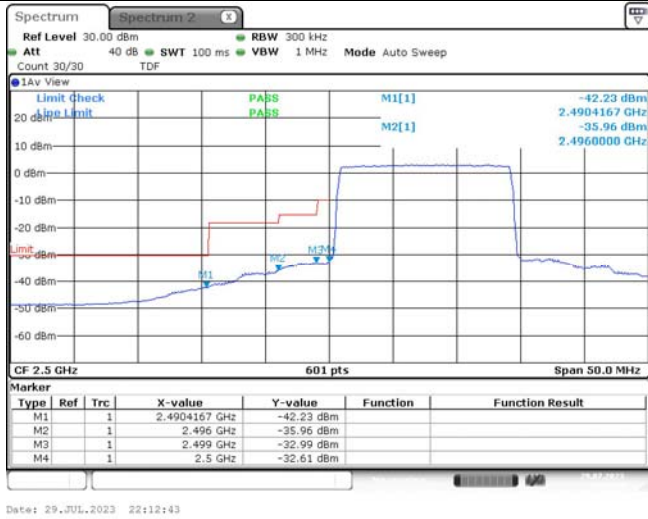

Band7-15MHz-QPSK-21375-75RB#0

Date: 29.JUL.2023 22:14:25

Band7-15MHz-16QAM-20825-1RB#0

Date: 29.JUL.2023 22:11:34

Band7-15MHz-16QAM-20825-1RB#74

Date: 29.JUL.2023 22:12:09

Band7-15MHz-16QAM-20825-75RB#0

Date: 29.JUL.2023 22:12:43