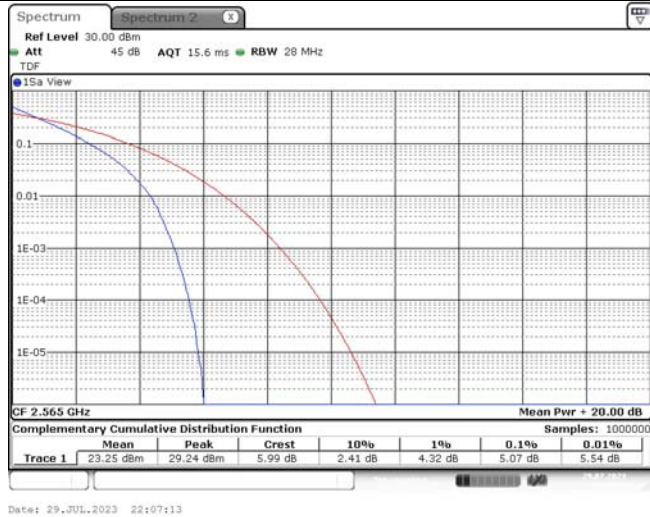

Band7-10MHz-QPSK-21400-50RB#0