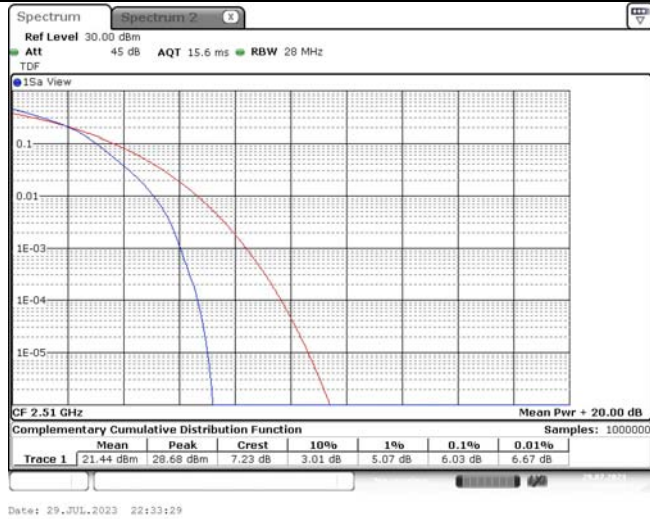

Band7-20MHz-16QAM-20850-100RB#0