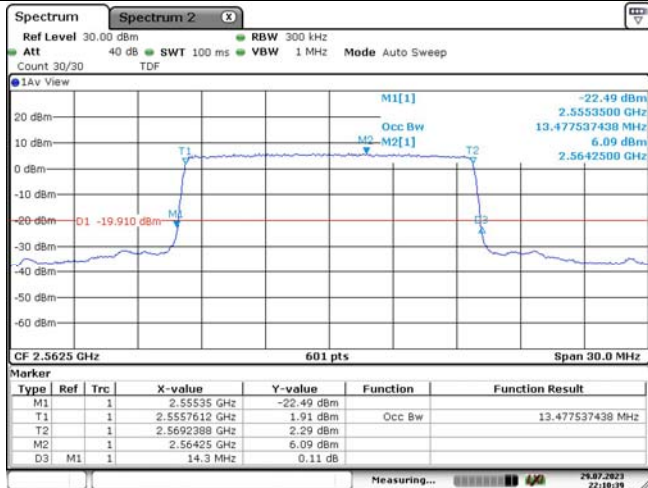

Band7-15MHz-QPSK-21375-75RB#0-13.478

Date: 29.JUL.2023 22:10:39

Band7-15MHz-16QAM-20825-75RB#0-13.428