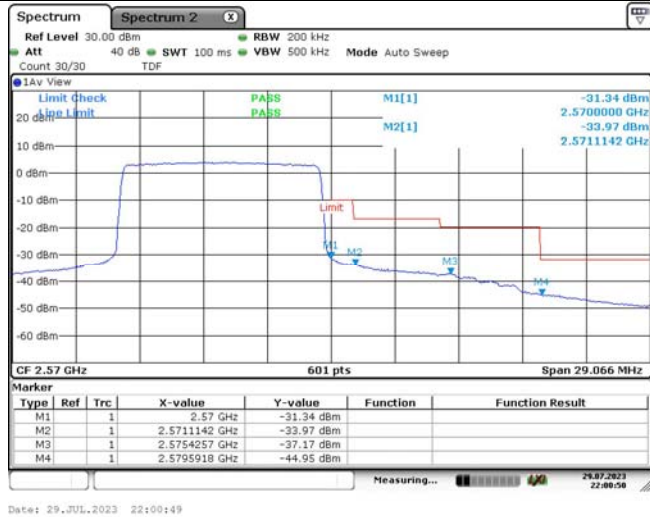

Band7-10MHz-16QAM-21400-1RB#0

Date: 29.JUL.2023 21:59:41

Band7-10MHz-16QAM-21400-1RB#49

Date: 29.JUL.2023 22:00:15

Band7-10MHz-16QAM-21400-50RB#0

Date: 29.JUL.2023 22:00:49

Band7-15MHz-QPSK-20825-1RB#0

Date: 29.JUL.2023 22:11:16