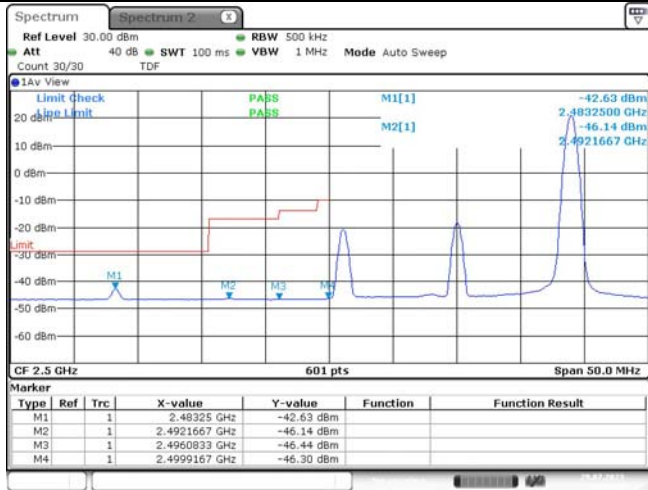

Band7-20MHz-QPSK-20850-1RB#99

Date: 29.JUL.2023 22:25:43