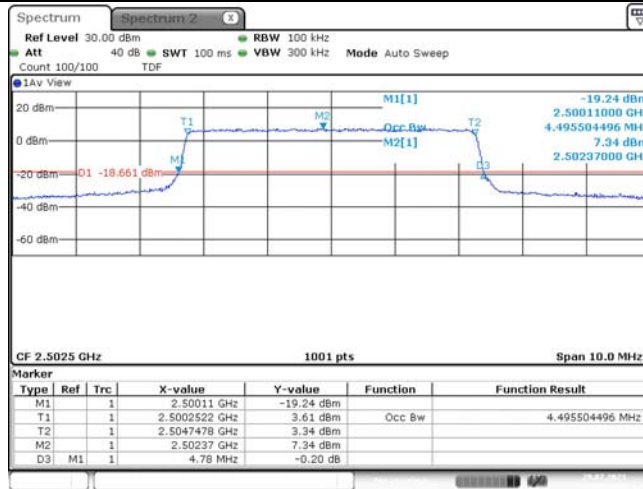

Test Graphs

Band7-5MHz-QPSK-20775-25RB#0-4.496

Date: 29.JUL.2023 21:41:19