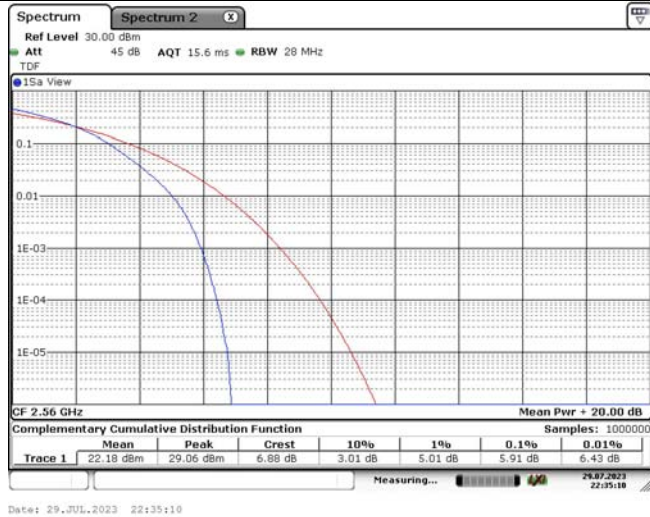

Band7-20MHz-16QAM-21350-100RB#0