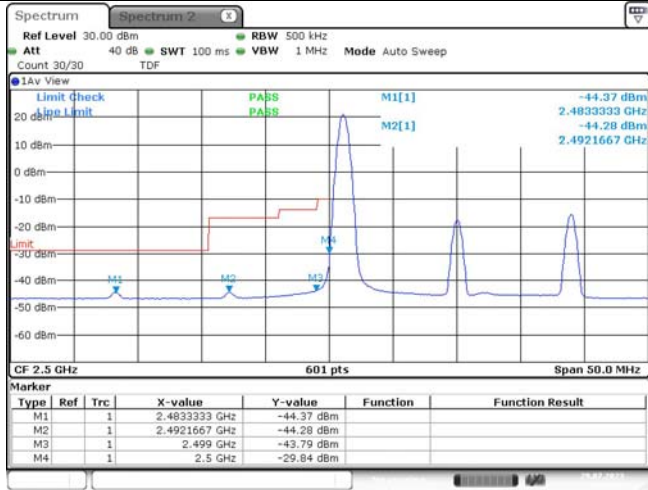

Band7-15MHz-16QAM-21375-1RB#0

Date: 29.JUL.2023 22:13:32

Band7-15MHz-16QAM-21375-1RB#74

Date: 29.JUL.2023 22:14:09

Band7-15MHz-16QAM-21375-75RB#0

Date: 29.JUL.2023 22:14:41

Band7-20MHz-QPSK-20850-1RB#0

Date: 29.JUL.2023 22:25:09