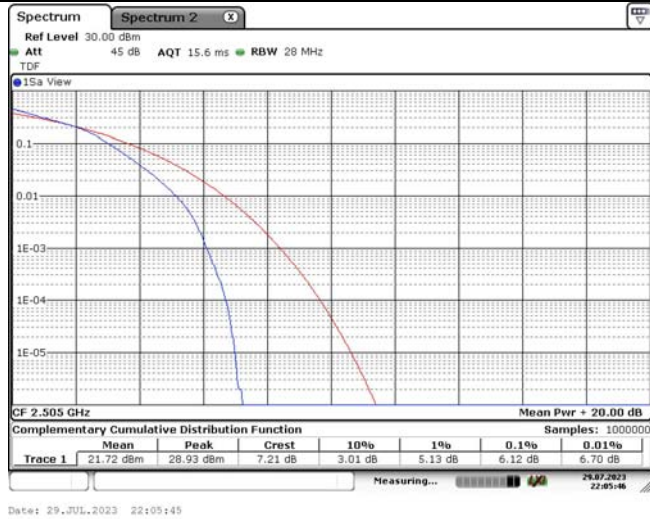

Band7-10MHz-16QAM-20800-50RB#0