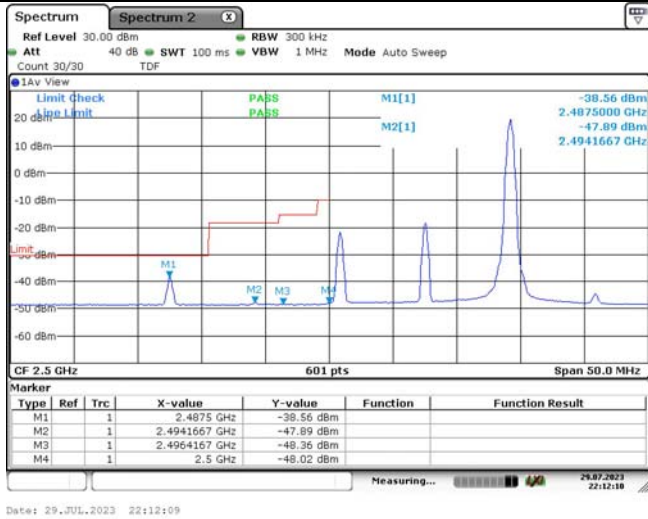

Band7-15MHz-QPSK-21375-75RB#0

Date: 29.JUL.2023 22:14:25

Band7-15MHz-16QAM-20825-1RB#0

Date: 29.JUL.2023 22:11:34

Band7-15MHz-16QAM-20825-1RB#74

Date: 29.JUL.2023 22:12:09

Band7-15MHz-16QAM-20825-75RB#0

Date: 29.JUL.2023 22:12:43