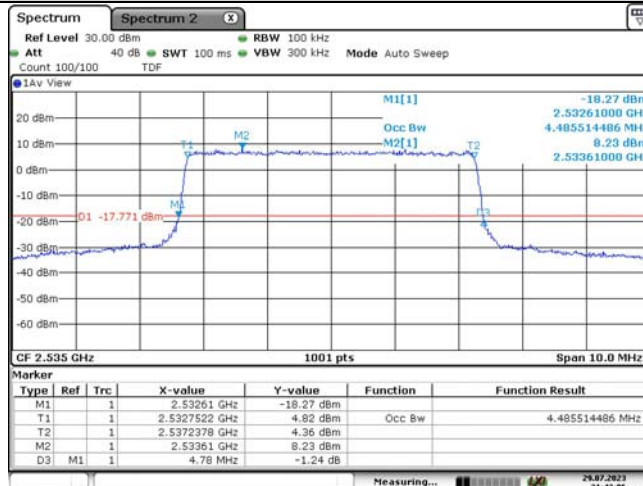

Band7-5MHz-QPSK-21100-25RB#0-4.486

Date: 29.JUL.2023 21:42:05