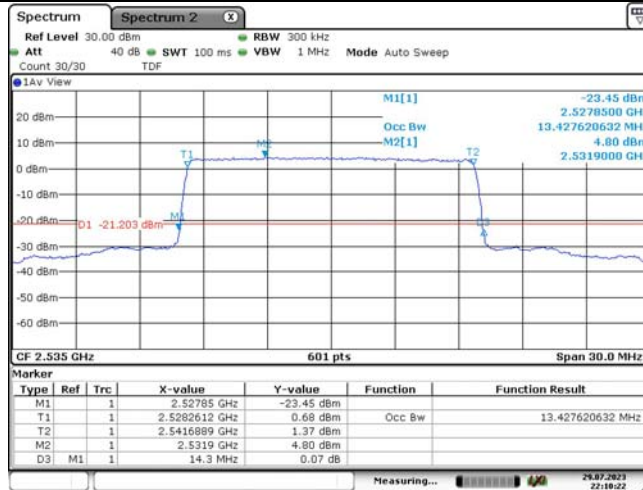

Band7-15MHz-QPSK-21100-75RB#0-13.428

Date: 29.JUL.2023 22:10:06

Band7-15MHz-QPSK-21375-75RB#0-13.478

Date: 29.JUL.2023 22:10:39

Band7-15MHz-16QAM-20825-75RB#0-13.428

Date: 29.JUL.2023 22:09:50

Band7-15MHz-16QAM-21100-75RB#0-13.428