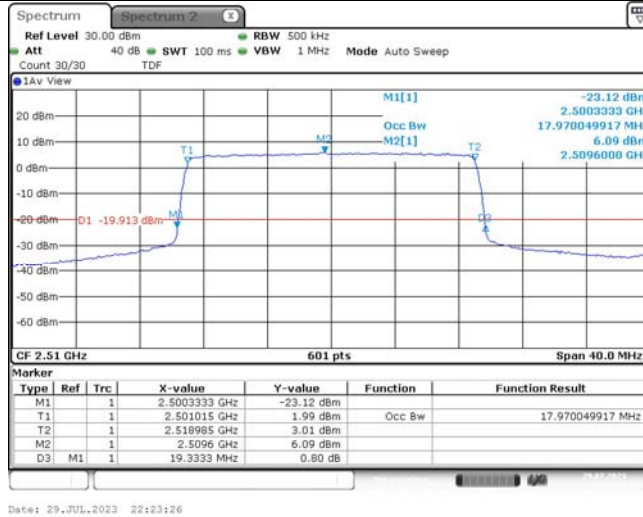

Band7-20MHz-QPSK-21100-100RB#0-17.97

Band7-20MHz-QPSK-21350-100RB#0-17.97

Band7-20MHz-16QAM-20850-100RB#0-17.97