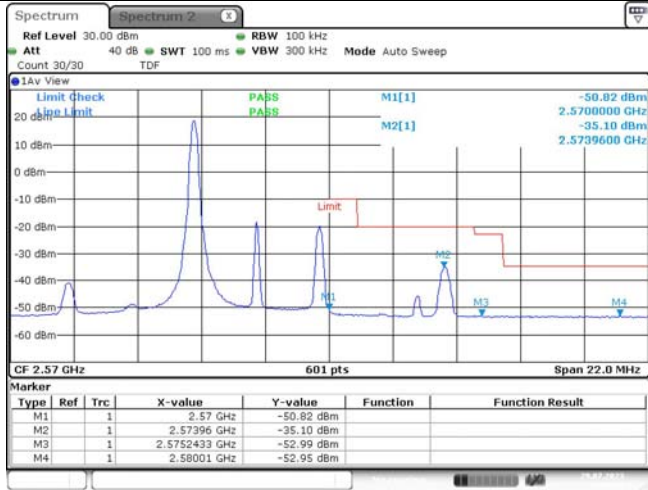

Band7-5MHz-16QAM-21425-1RB#24

Band7-5MHz-16QAM-21425-25RB#0

Band7-10MHz-QPSK-20800-1RB#0