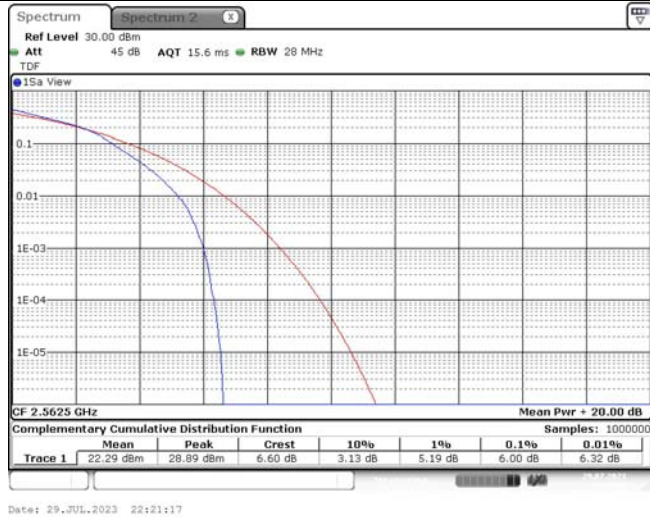

Band7-15MHz-16QAM-21375-75RB#0