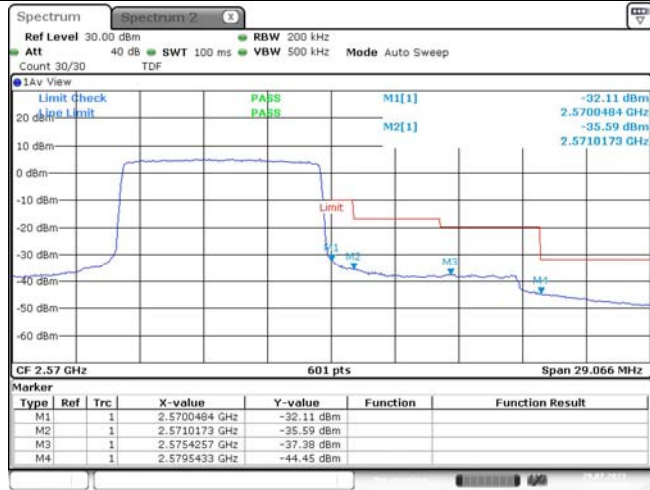

Band7-10MHz-QPSK-21400-50RB#0

Date: 29.JUL.2023 22:00:33

Band7-10MHz-16QAM-20800-1RB#0