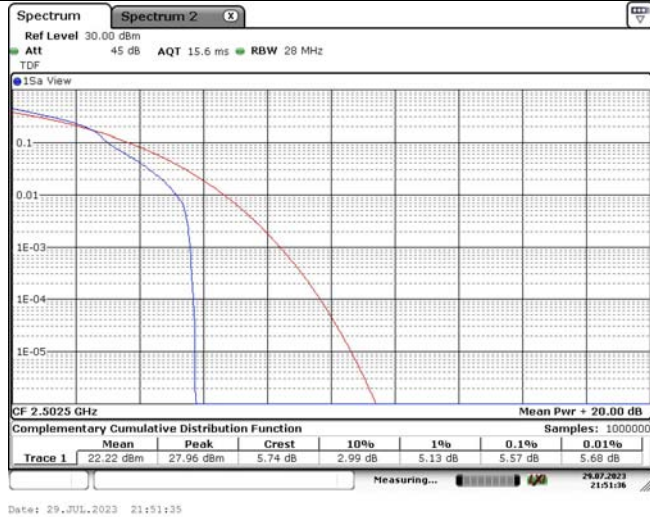

Band7-5MHz-16QAM-20775-25RB#0

Band7-5MHz-16QAM-21100-1RB#0

Band7-5MHz-16QAM-21100-25RB#0