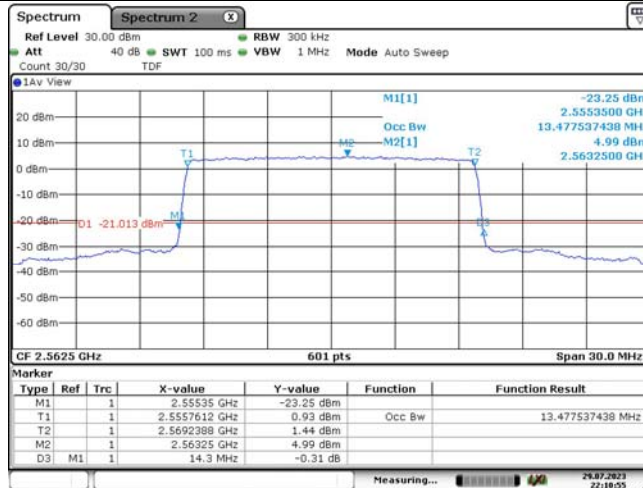

Band7-15MHz-16QAM-21375-75RB#0-13.478

Date: 29.JUL.2023 22:10:54

Band7-20MHz-QPSK-20850-100RB#0-17.97