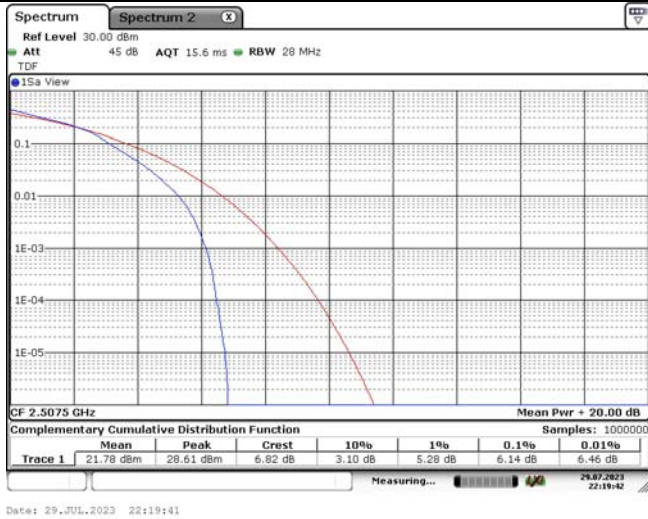

Band7-15MHz-16QAM-20825-75RB#0