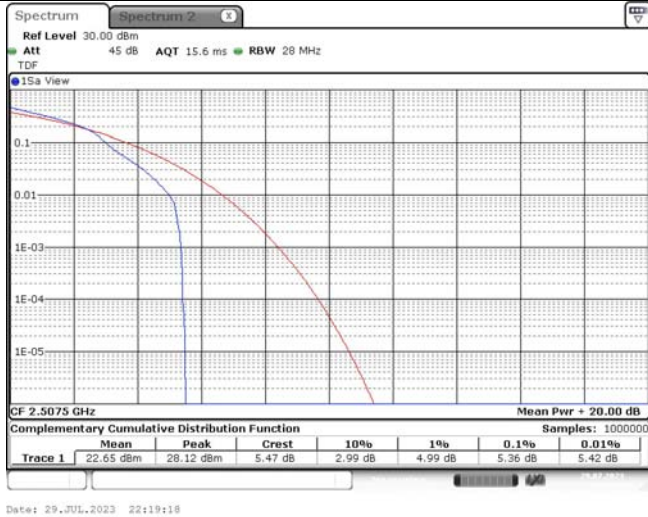

Band7-15MHz-16QAM-20825-75RB#0

Band7-15MHz-16QAM-21100-1RB#0

Band7-15MHz-16QAM-21100-75RB#0