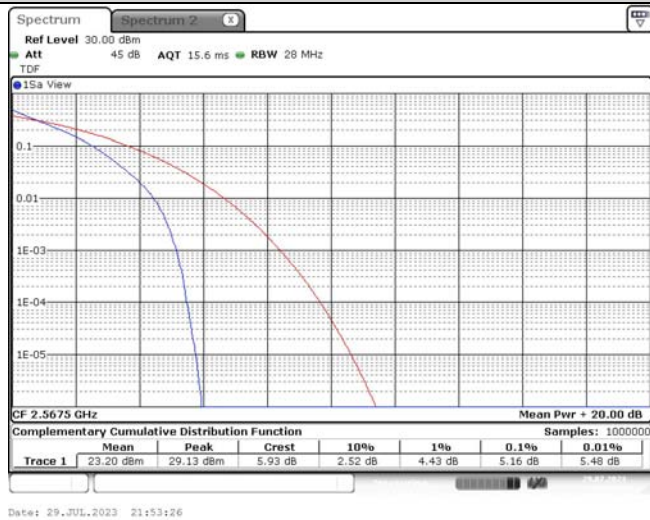

Band7-5MHz-QPSK-21425-25RB#0

Band7-5MHz-16QAM-20775-1RB#0