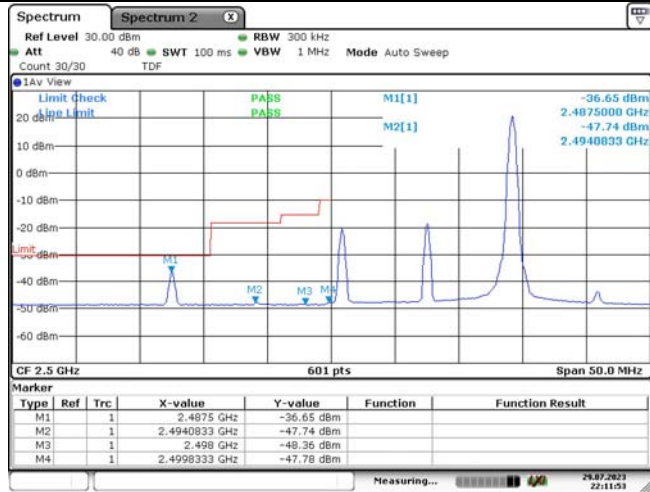

Band7-15MHz-QPSK-20825-1RB#74

Date: 29.JUL.2023 22:11:52