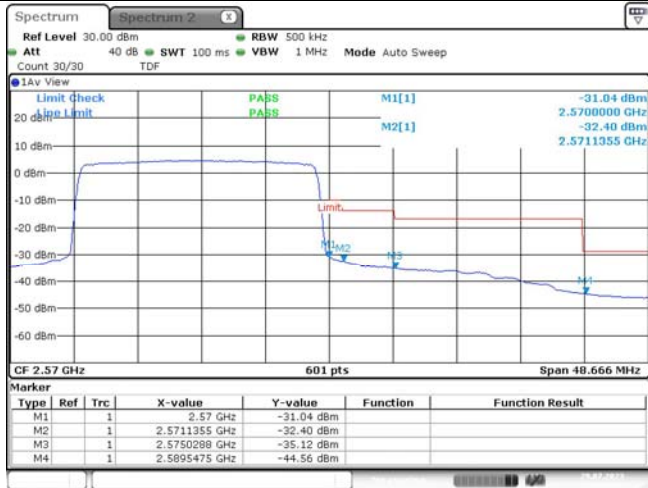

Band7-20MHz-16QAM-21350-1RB#0

Date: 29.JUL.2023 22:27:22

Band7-20MHz-16QAM-21350-1RB#99

Date: 29.JUL.2023 22:27:57

Band7-20MHz-16QAM-21350-100RB#0

Date: 29.JUL.2023 22:28:32

1.5. Appendix E: Conducted Spurious Emission