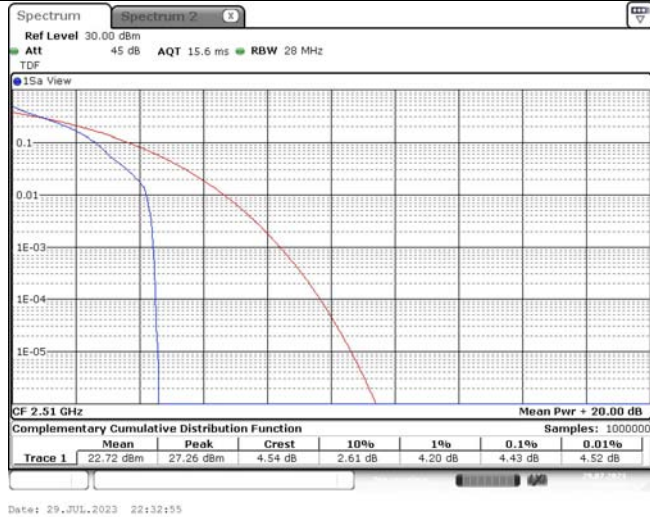

Band7-20MHz-QPSK-20850-1RB#0