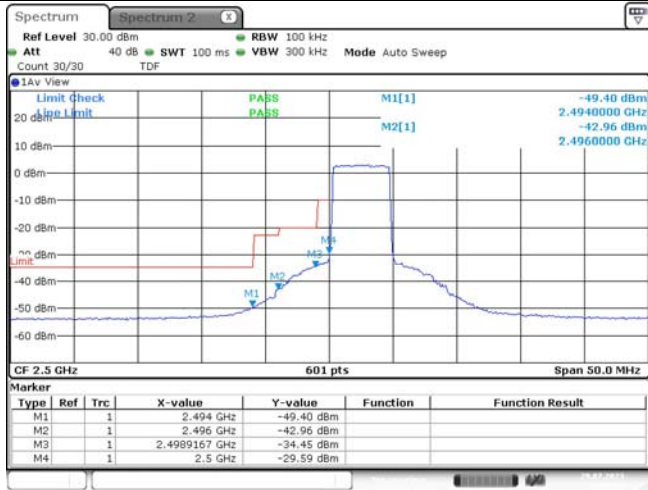

Band7-5MHz-16QAM-20775-25RB#0

Date: 29.JUL.2023 21:45:07

Band7-5MHz-16QAM-21425-1RB#0