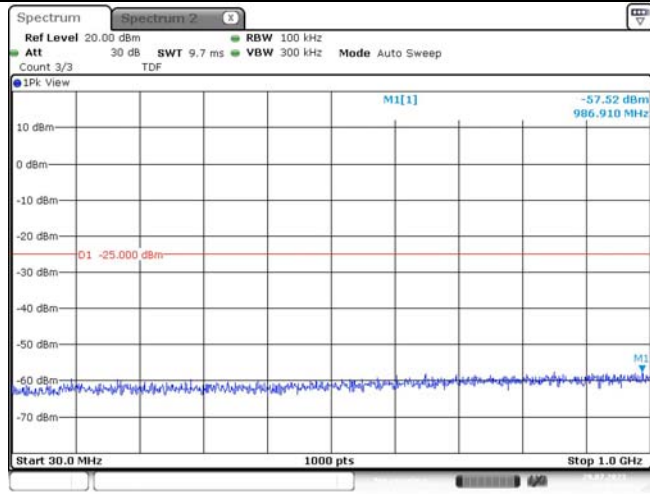

Test Graphs

Band7-5MHz-QPSK-20775-1RB#0-Range1:30~1000MHz

Date: 29.JUL.2023 21:47:17