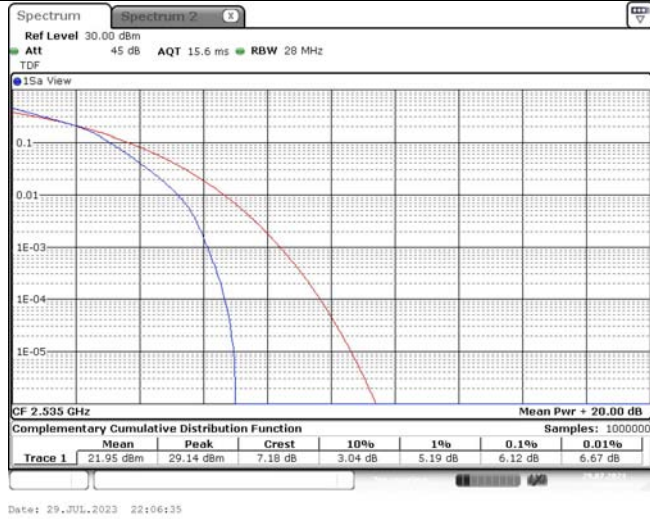

Band7-10MHz-16QAM-21400-1RB#0

Band7-10MHz-16QAM-21400-50RB#0

Band7-15MHz-QPSK-20825-1RB#0