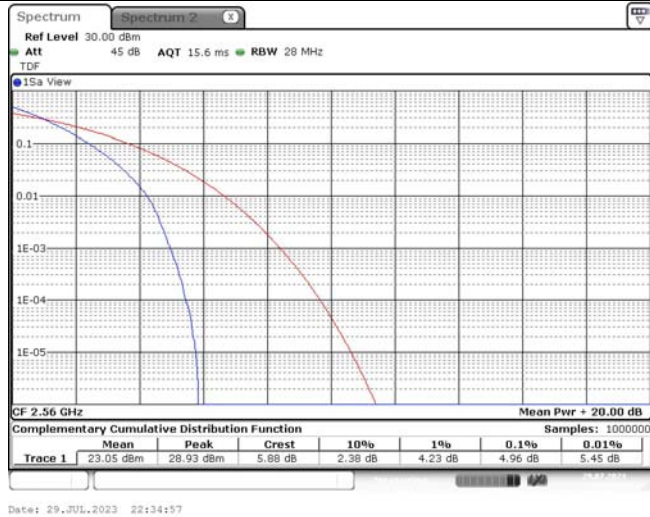

Band7-20MHz-QPSK-21350-100RB#0