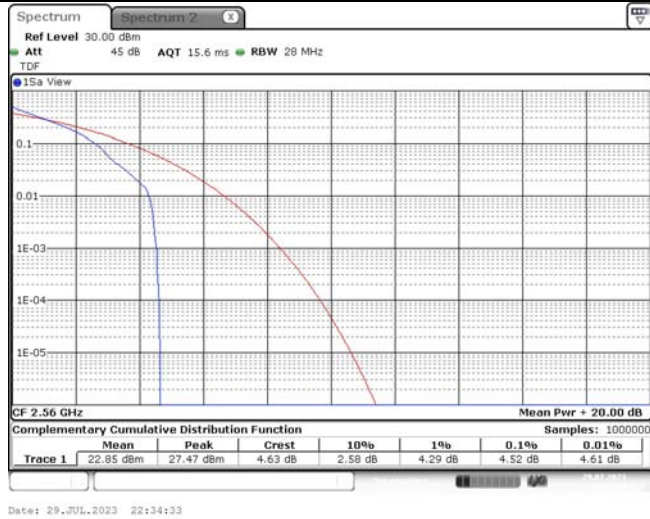

Band7-20MHz-QPSK-21350-1RB#0