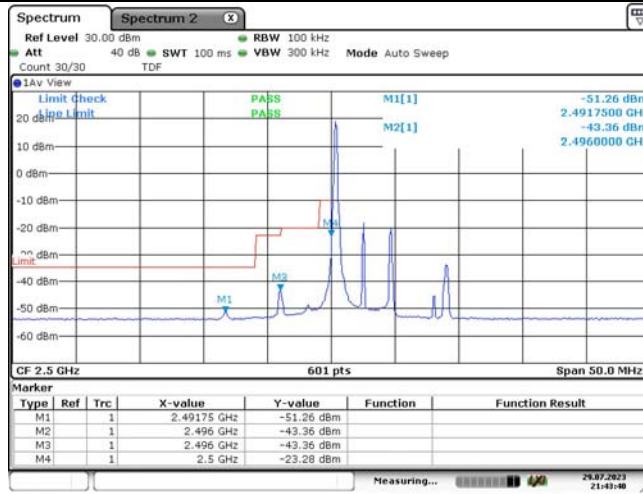

Test Graphs

Band7-5MHz-QPSK-20775-1RB#0

Date: 29.JUL.2023 21:43:40