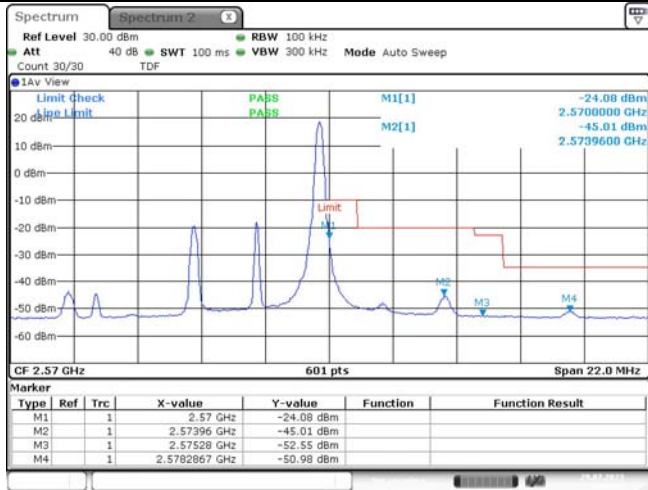

Date: 29.JUL.2023 21:44:32

Band7-5MHz-16QAM-20775-25RB#0

Date: 29.JUL.2023 21:45:07

Band7-5MHz-16QAM-21425-1RB#0

Band7-5MHz-16QAM-21425-1RB#24

Band7-5MHz-16QAM-21425-25RB#0

Band7-10MHz-QPSK-20800-1RB#0

Date: 29.JUL.2023 21:57:28