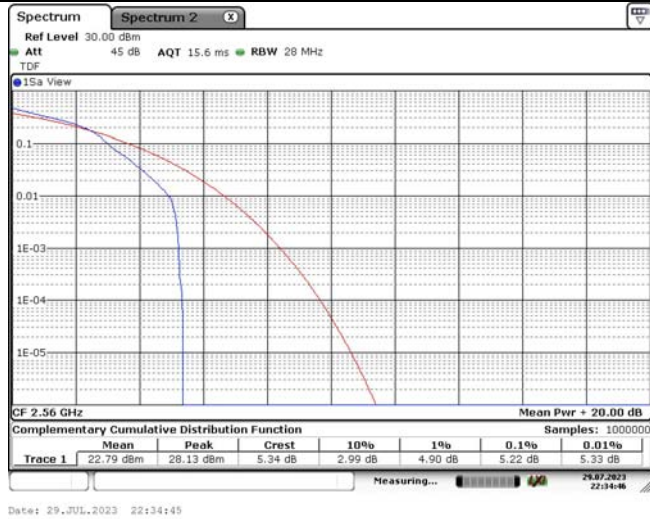

Band7-20MHz-16QAM-21350-1RB#0