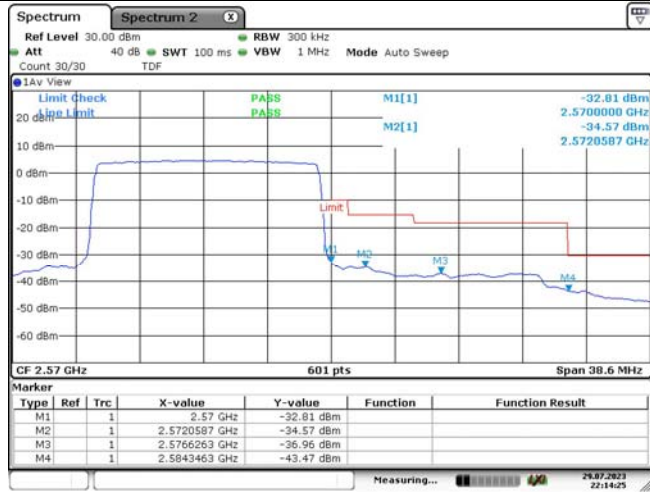

Band7-15MHz-QPSK-21375-75RB#0

Date: 29.JUL.2023 22:14:25

Band7-15MHz-16QAM-20825-1RB#0