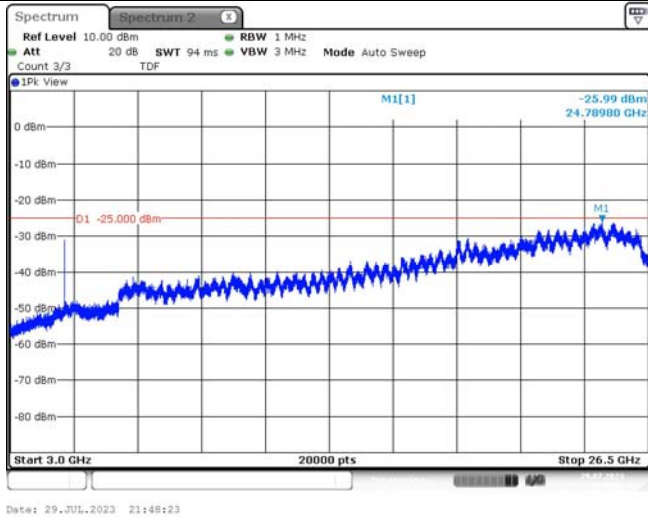

Band7-5MHz-16QAM-21100-1RB#0-Range1:30~1000MHz