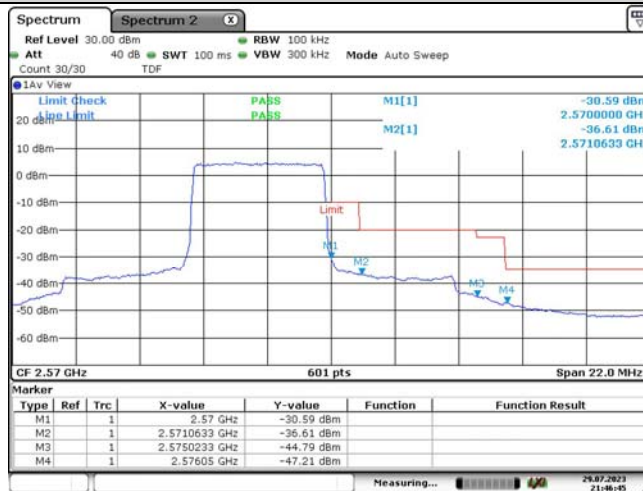

Band7-5MHz-QPSK-21425-25RB#0

Date: 29.JUL.2023 21:46:45

Band7-5MHz-16QAM-20775-1RB#0