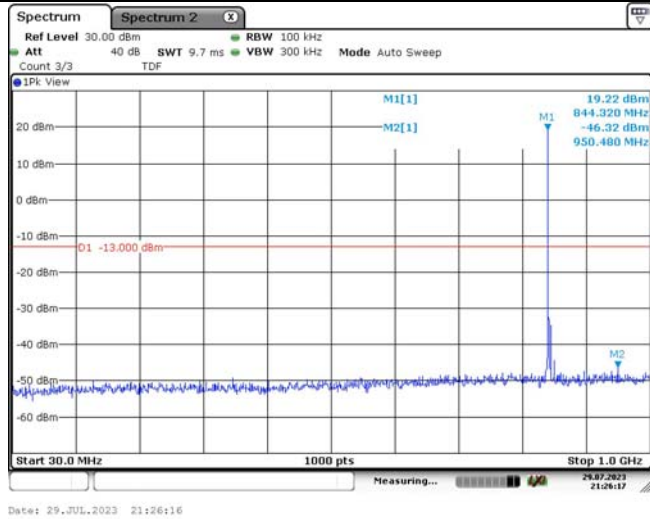

Band5-5MHz-16QAM-20625-1RB#0-Range1:30~1000MHz