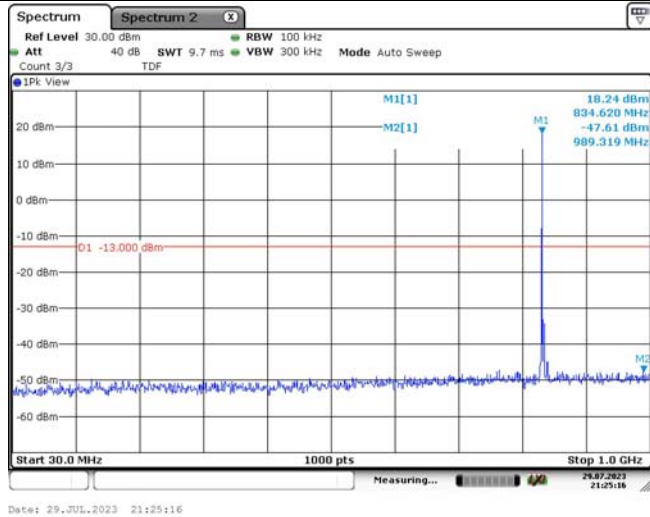

Band5-5MHz-16QAM-20525-1RB#0-Range1:30~1000MHz