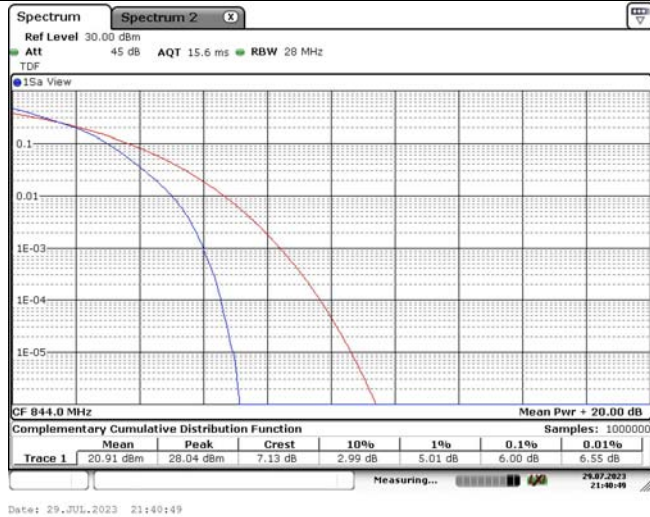

Band5-10MHz-16QAM-20600-50RB#0