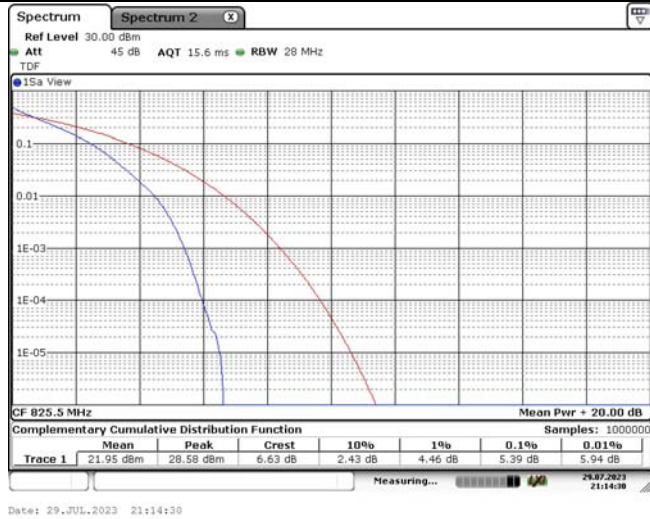

Band5-3MHz-QPSK-20415-15RB#0