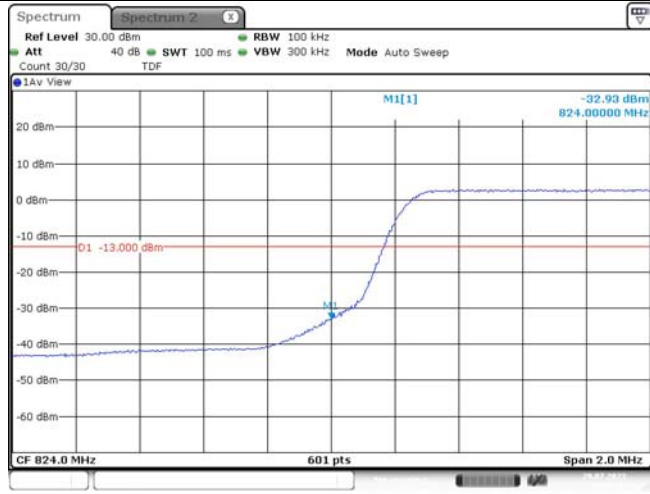

Band5-5MHz-QPSK-20625-1RB#0