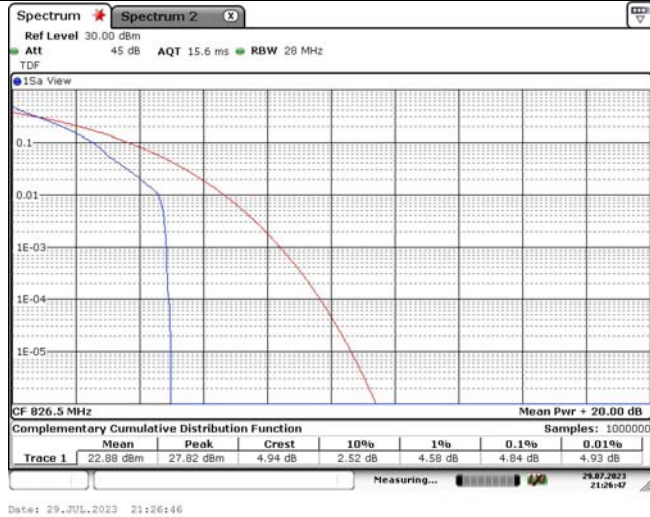

Band5-5MHz-QPSK-20425-25RB#0