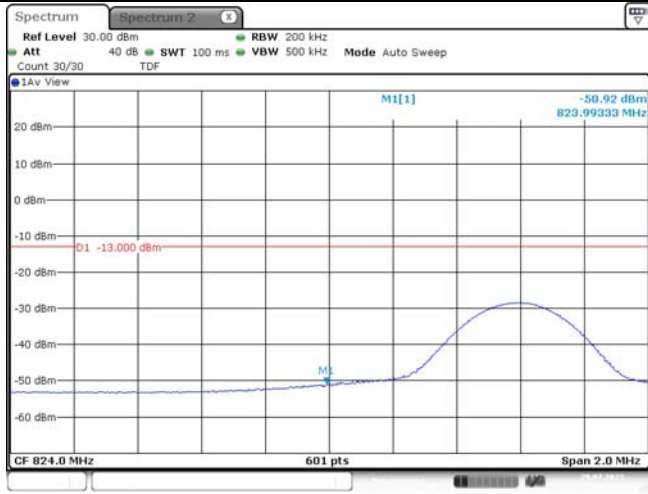

Band5-10MHz-QPSK-20450-1RB#49