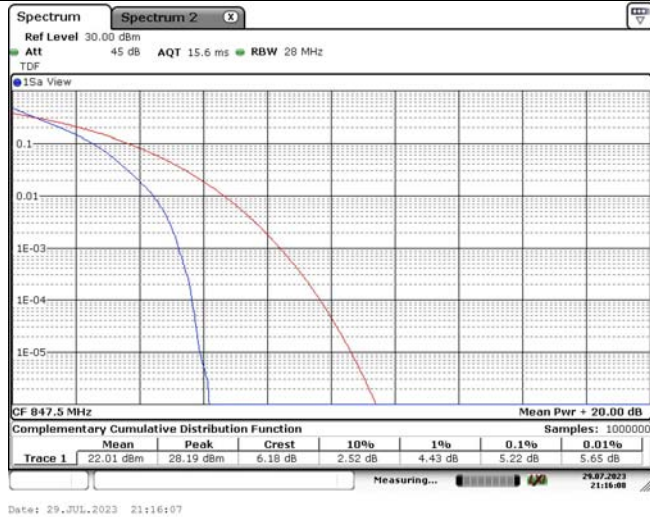

Band5-3MHz-16QAM-20415-1RB#0