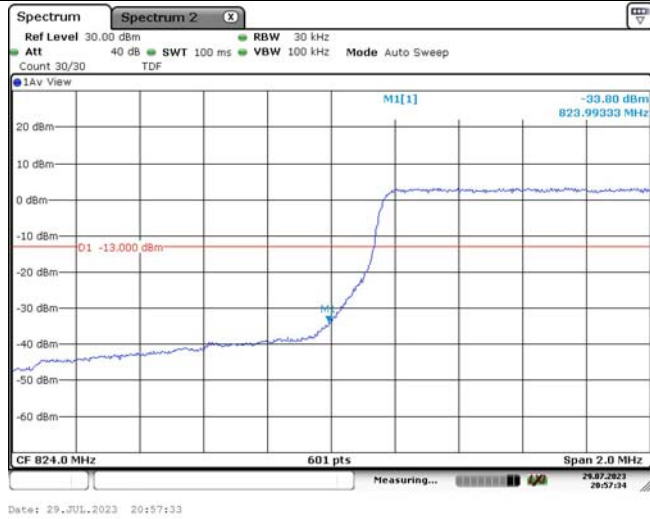

Date: 29.JUL.2023 20:57:59

Band5-1.4MHz-QPSK-20643-1RB#5

Date: 29.JUL.2023 20:58:26

Band5-1.4MHz-QPSK-20643-6RB#0

Date: 29.JUL.2023 20:58:52

Band5-1.4MHz-16QAM-20407-1RB#0

Band5-1.4MHz-16QAM-20407-1RB#5

Band5-1.4MHz-16QAM-20407-6RB#0