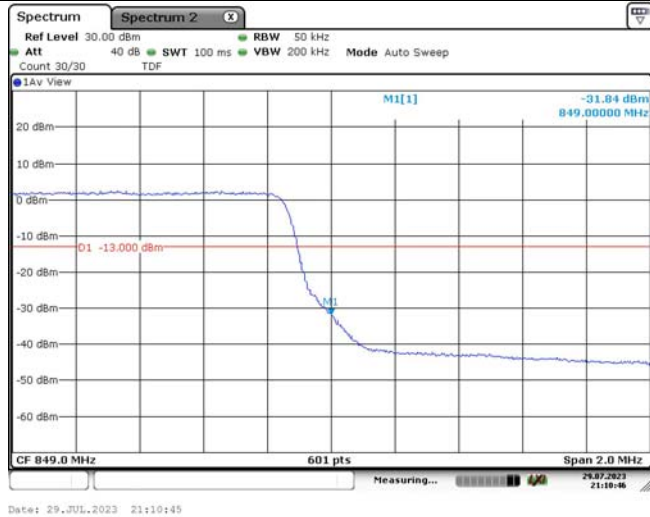

Band5-3MHz-16QAM-20415-1RB#0