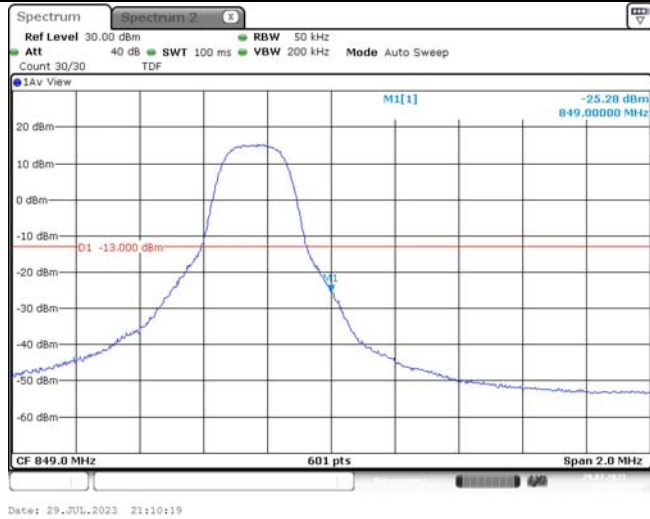

Band5-3MHz-QPSK-20635-15RB#0