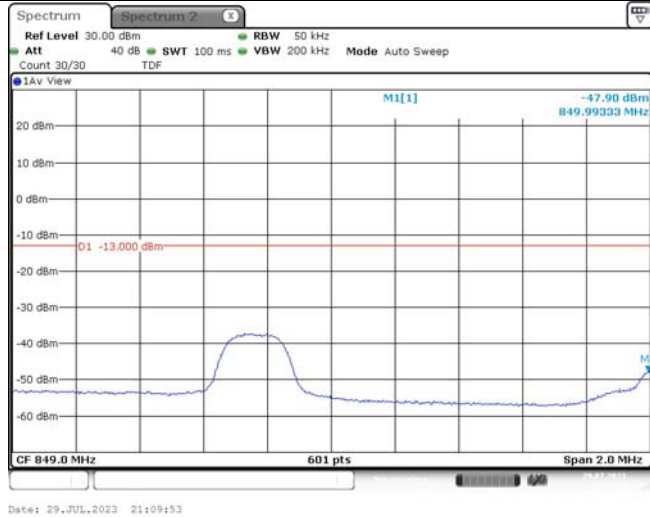

Band5-3MHz-QPSK-20635-1RB#14