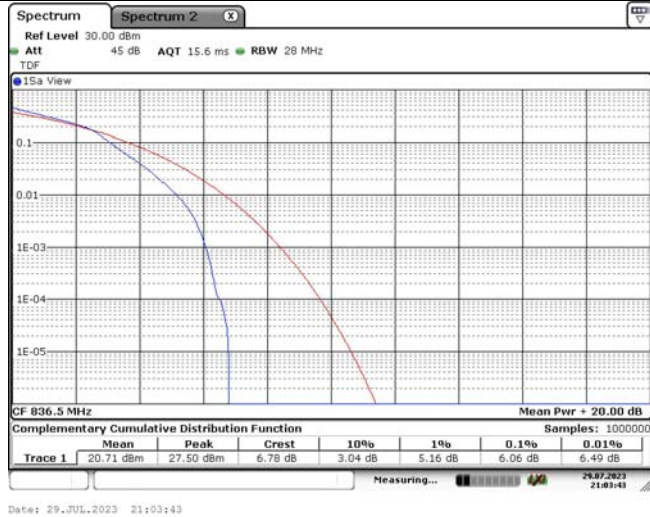

Band5-1.4MHz-16QAM-20643-1RB#0

Band5-1.4MHz-16QAM-20643-6RB#0

Band5-3MHz-QPSK-20415-1RB#0