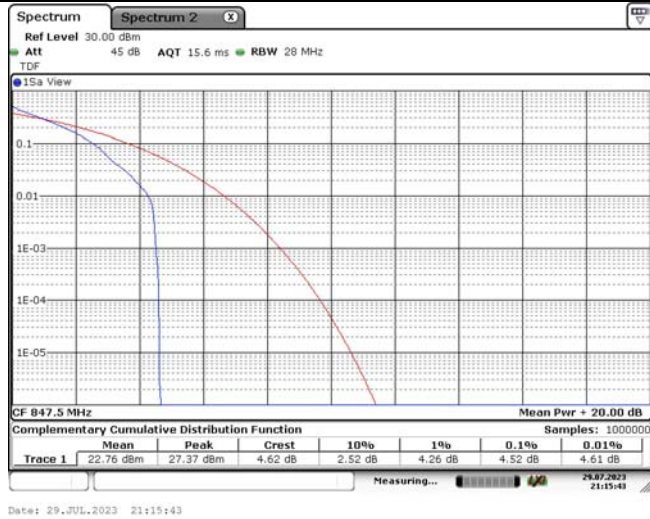

Band5-3MHz-QPSK-20635-15RB#0