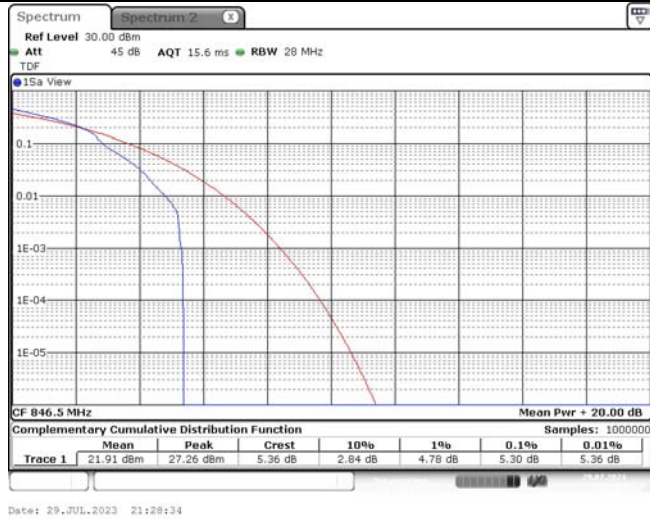

Band5-5MHz-16QAM-20625-25RB#0