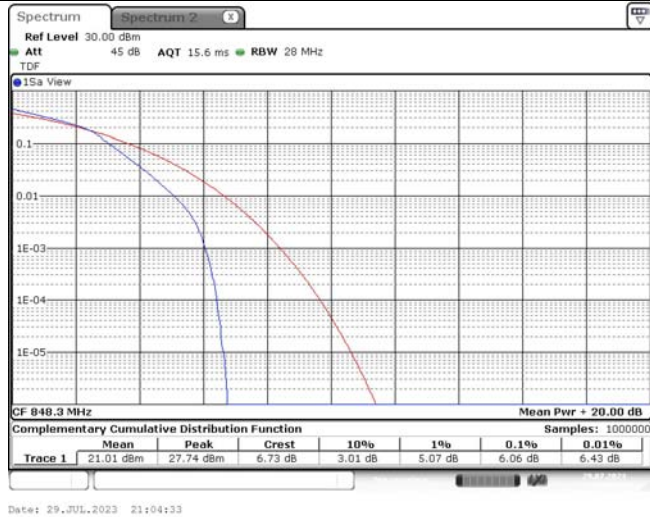

Band5-1.4MHz-16QAM-20643-6RB#0

Band5-3MHz-QPSK-20415-1RB#0