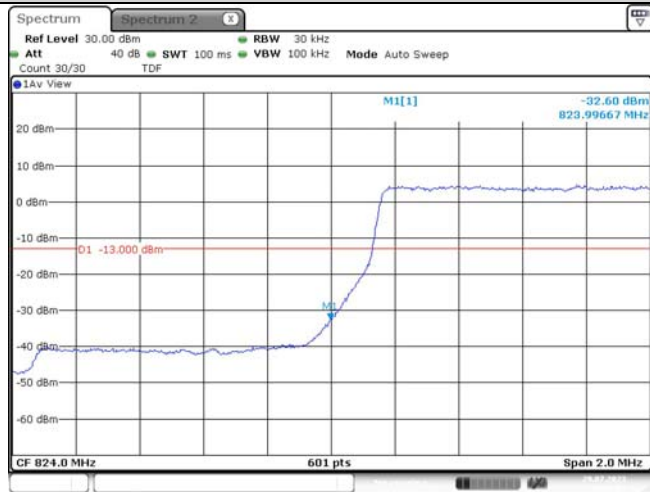

Test Graphs

Band5-1.4MHz-QPSK-20407-1RB#0

Date: 29.JUL.2023 20:56:25

Band5-1.4MHz-QPSK-20407-1RB#5

Date: 29.JUL.2023 20:56:52

Band5-1.4MHz-QPSK-20407-6RB#0

Date: 29.JUL.2023 20:57:20

Band5-1.4MHz-QPSK-20643-1RB#0