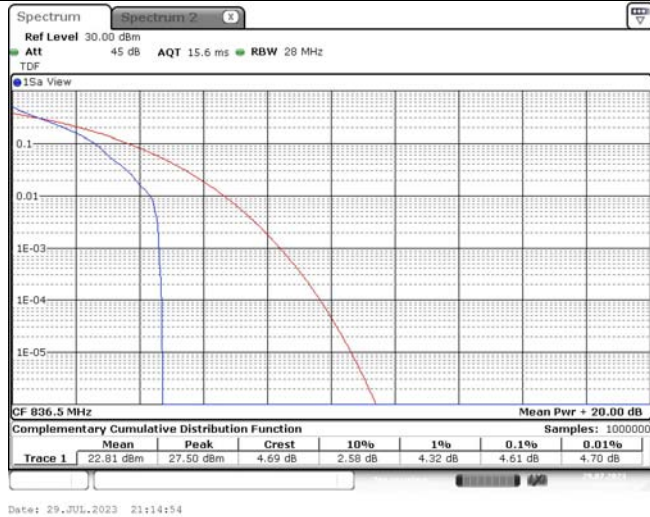

Band5-3MHz-QPSK-20525-1RB#0

Band5-3MHz-QPSK-20525-15RB#0