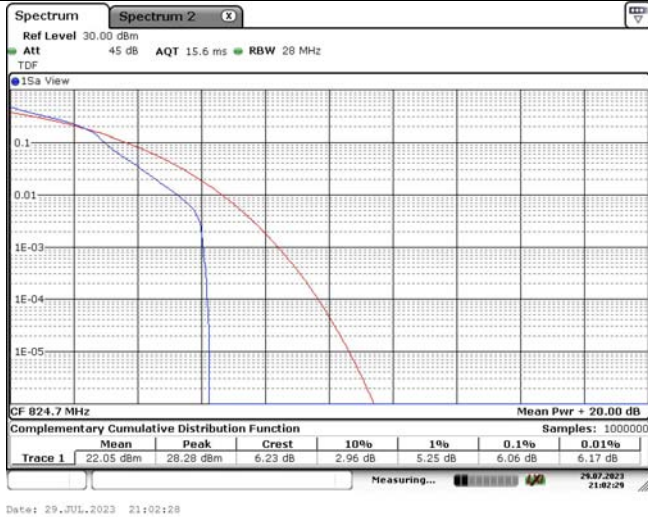

Date: 29.JUL.2023 21:03:31

Band5-1.4MHz-QPSK-20643-1RB#0

Date: 29.JUL.2023 21:03:56

Band5-1.4MHz-QPSK-20643-6RB#0

Date: 29.JUL.2023 21:04:21

Band5-1.4MHz-16QAM-20407-1RB#0

Band5-1.4MHz-16QAM-20407-6RB#0

Band5-1.4MHz-16QAM-20525-1RB#0