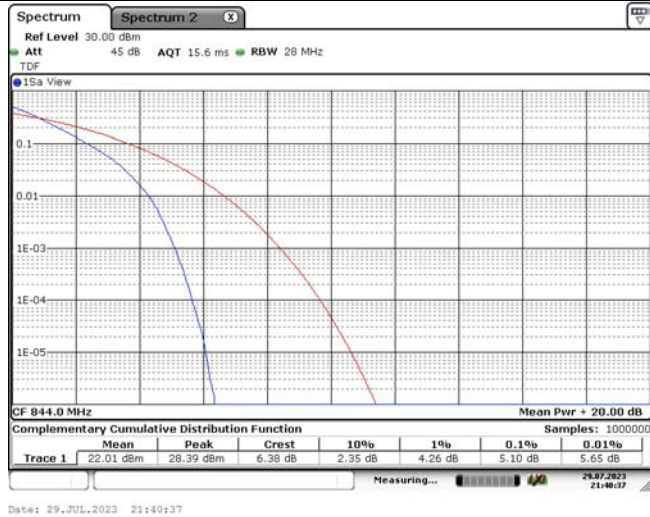

Band5-10MHz-QPSK-20600-50RB#0

Band5-10MHz-16QAM-20450-1RB#0