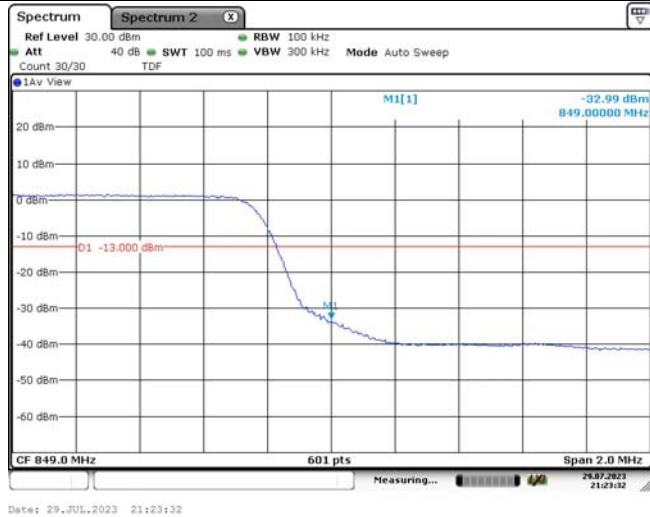

Band5-5MHz-16QAM-20425-1RB#24

Date: 29.JUL.2023 21:21:32

Band5-5MHz-16QAM-20425-25RB#0

Date: 29.JUL.2023 21:22:00

Band5-5MHz-16QAM-20625-1RB#0

Band5-5MHz-16QAM-20625-1RB#24

Band5-5MHz-16QAM-20625-25RB#0

Band5-10MHz-QPSK-20450-1RB#0