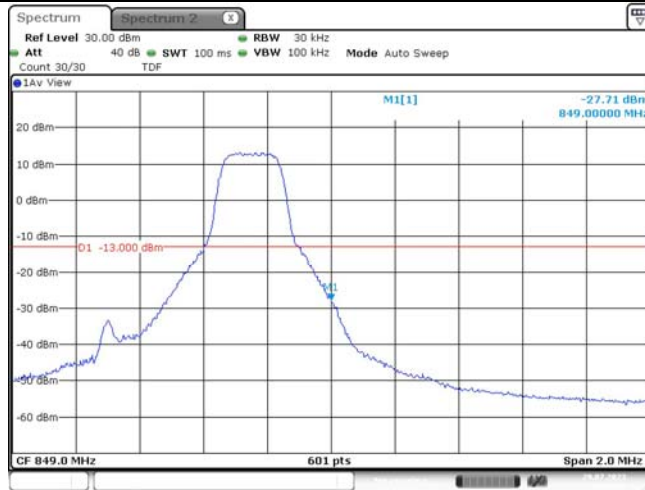

Band5-1.4MHz-QPSK-20643-1RB#5

Date: 29.JUL.2023 20:58:26