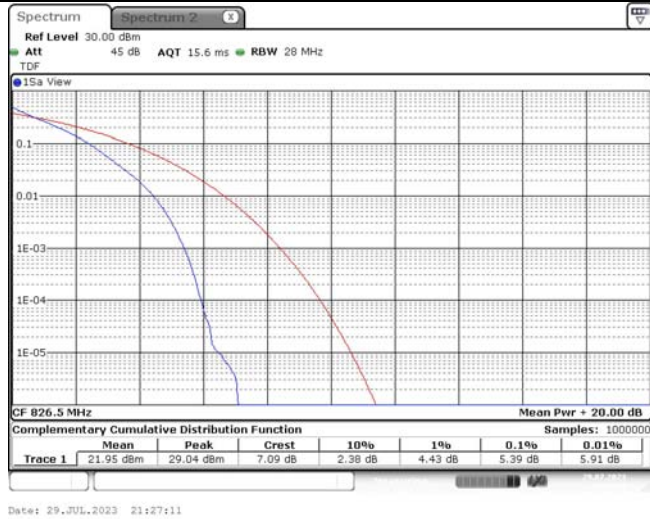

Band5-5MHz-QPSK-20525-1RB#0