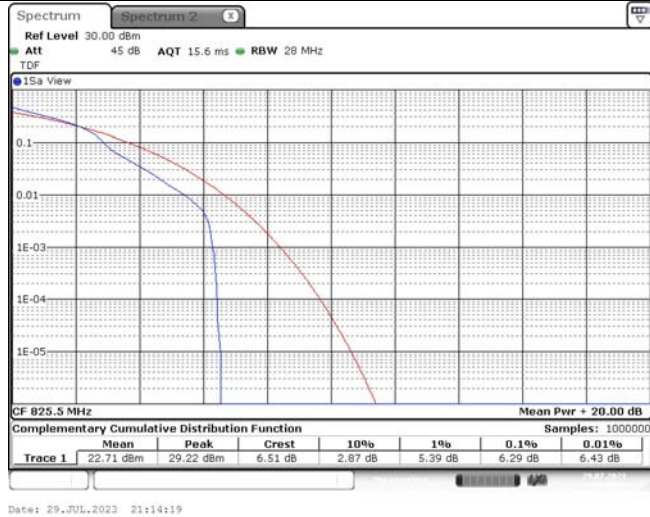

Band5-3MHz-16QAM-20415-15RB#0

Band5-3MHz-16QAM-20525-1RB#0

Band5-3MHz-16QAM-20525-15RB#0