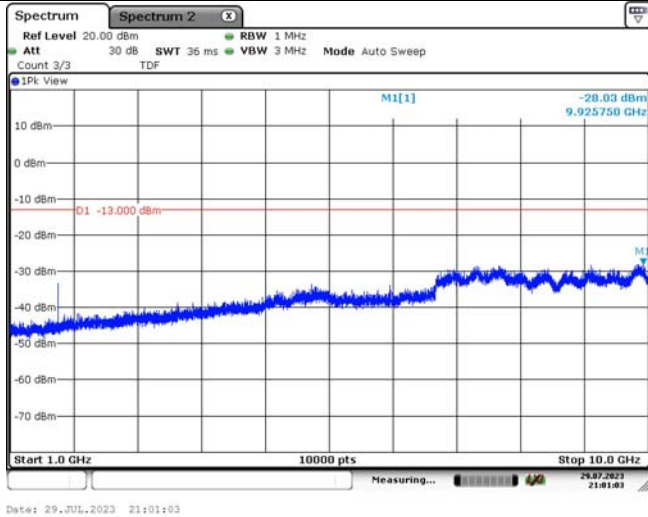

Date: 29.JUL.2023 21:01:34

Band5-1.4MHz-16QAM-20407-1RB#0-Range1:30~1000MHz

Band5-1.4MHz-16QAM-20407-1RB#0-Range2:1000~10000MHz

Band5-1.4MHz-16QAM-20525-1RB#0-Range1:30~1000MHz

Band5-1.4MHz-16QAM-20525-1RB#0-Range2:1000~10000MHz