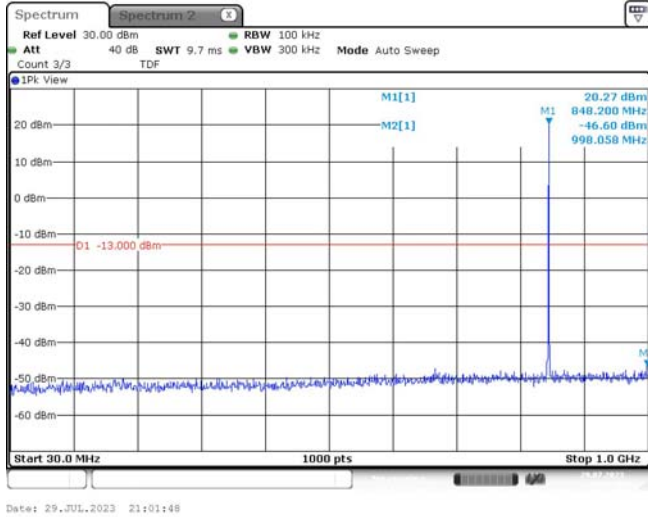

Band5-1.4MHz-16QAM-20643-1RB#0-Range2:1000~10000MHz