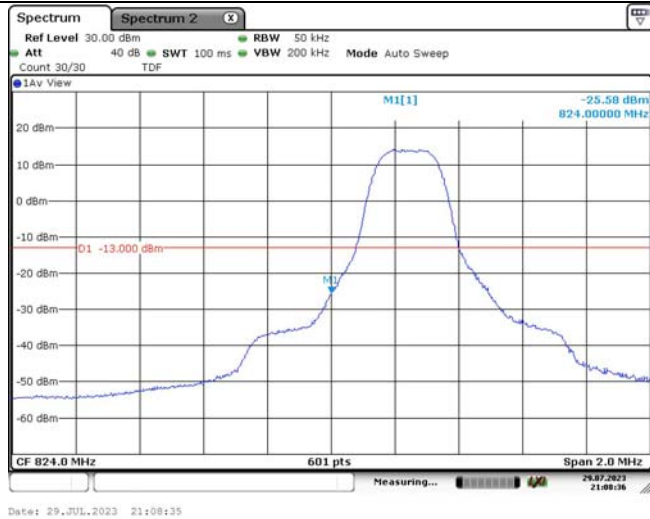

Band5-3MHz-16QAM-20415-1RB#14