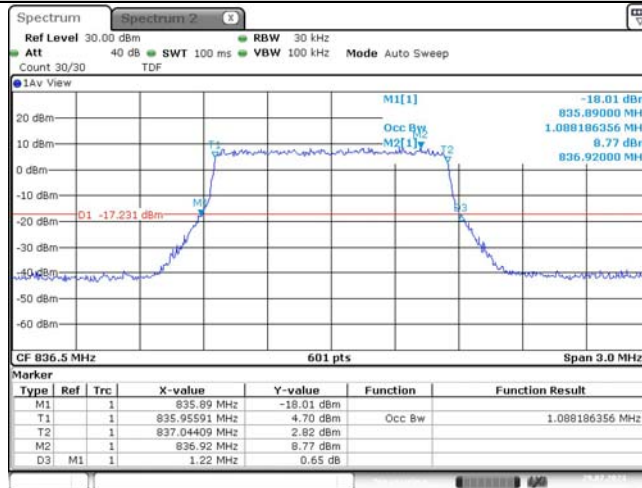

Band5-1.4MHz-QPSK-20525-6RB#0-1.088