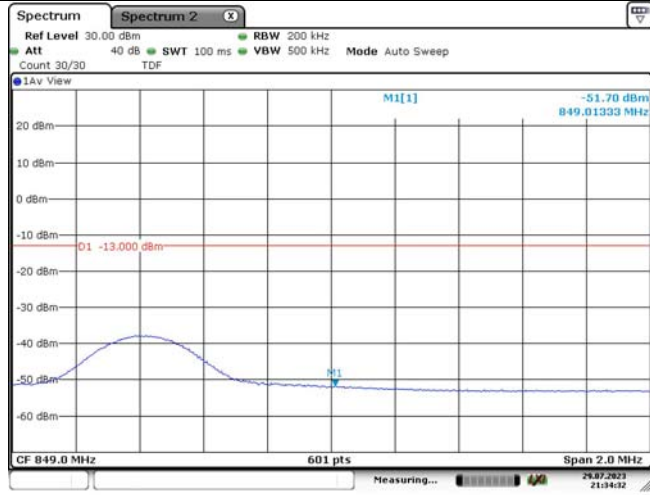

Band5-10MHz-16QAM-20450-1RB#0

Band5-10MHz-16QAM-20450-1RB#49

Band5-10MHz-16QAM-20450-50RB#0

Band5-10MHz-16QAM-20600-1RB#0

Band5-10MHz-16QAM-20600-1RB#49

Band5-10MHz-16QAM-20600-50RB#0

1.5. Appendix E: Conducted Spurious Emission