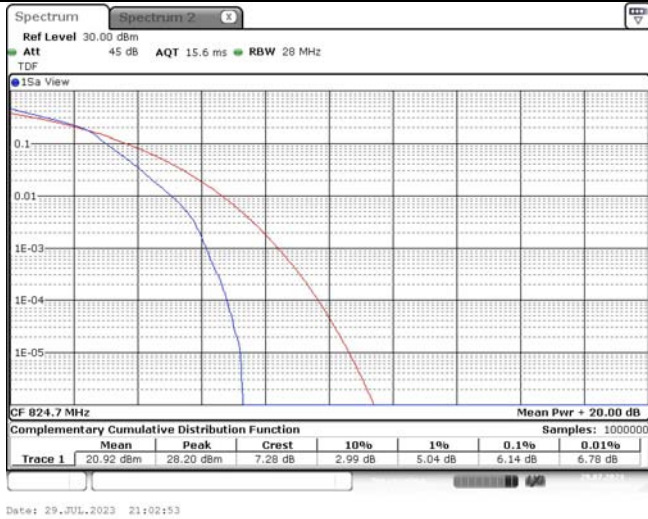

Date: 29.JUL.2023 21:03:31

Band5-1.4MHz-QPSK-20643-1RB#0

Date: 29.JUL.2023 21:03:56

Band5-1.4MHz-QPSK-20643-6RB#0

Date: 29.JUL.2023 21:04:21

Band5-1.4MHz-16QAM-20407-1RB#0

Band5-1.4MHz-16QAM-20407-6RB#0

Band5-1.4MHz-16QAM-20525-1RB#0