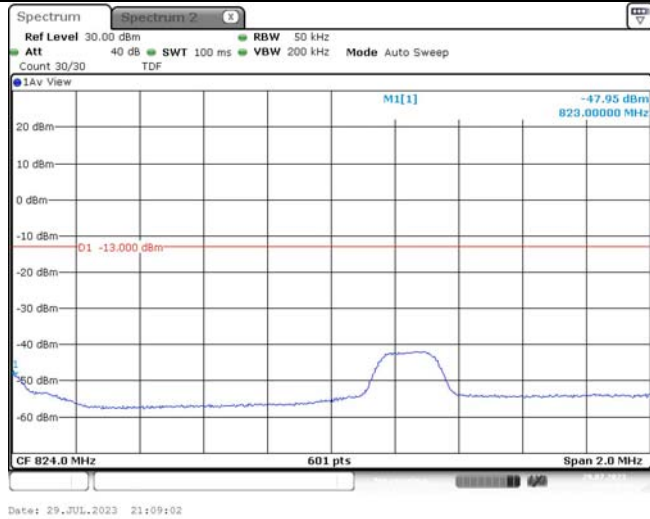

Band5-3MHz-16QAM-20415-15RB#0