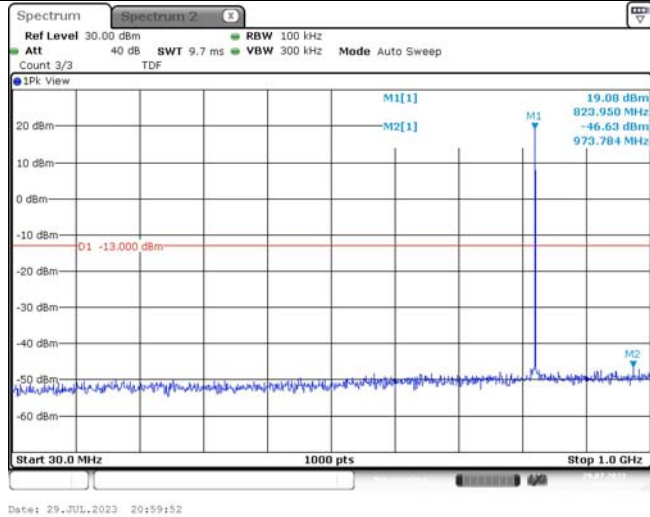

Band5-1.4MHz-16QAM-20407-1RB#0-Range2:1000~10000MHz