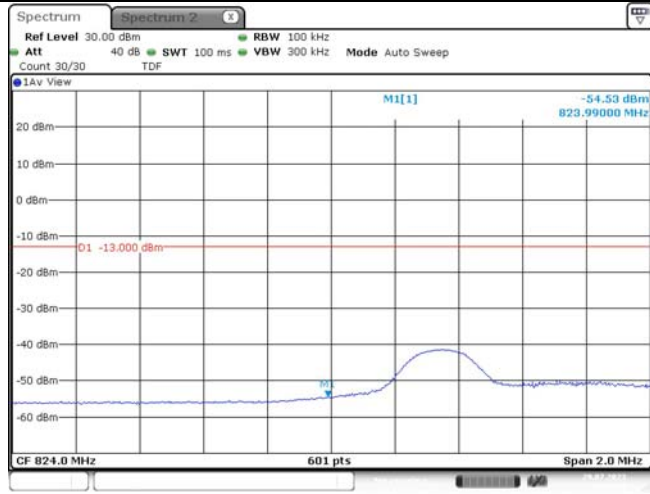

Band5-5MHz-QPSK-20425-25RB#0