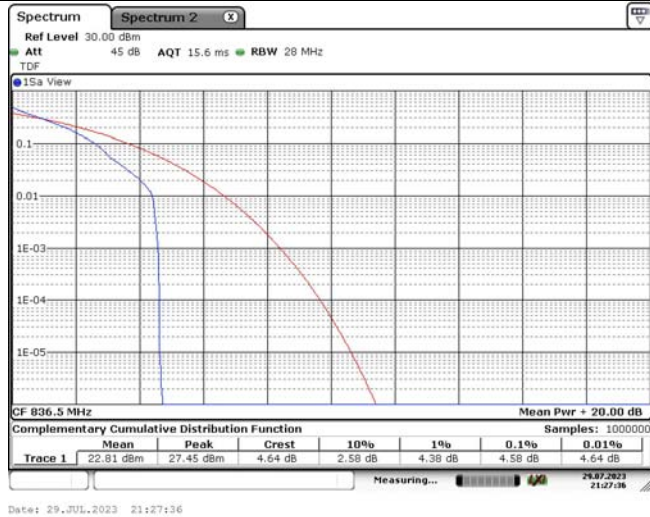

Band5-5MHz-QPSK-20525-25RB#0