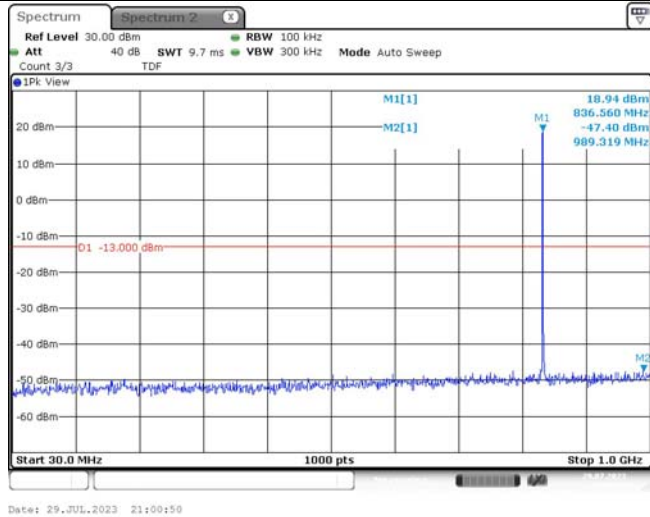

Date: 29.JUL.2023 21:01:34

Band5-1.4MHz-16QAM-20407-1RB#0-Range1:30~1000MHz

Band5-1.4MHz-16QAM-20407-1RB#0-Range2:1000~10000MHz

Band5-1.4MHz-16QAM-20525-1RB#0-Range1:30~1000MHz

Band5-1.4MHz-16QAM-20525-1RB#0-Range2:1000~10000MHz