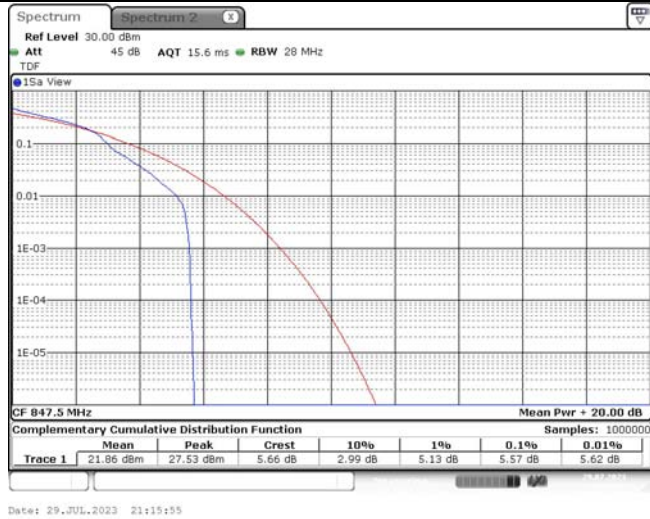

Band5-3MHz-16QAM-20635-15RB#0