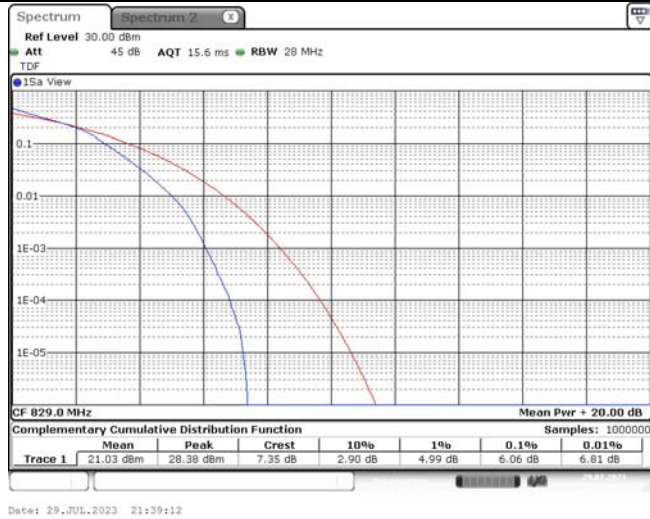

Band5-10MHz-16QAM-20450-50RB#0