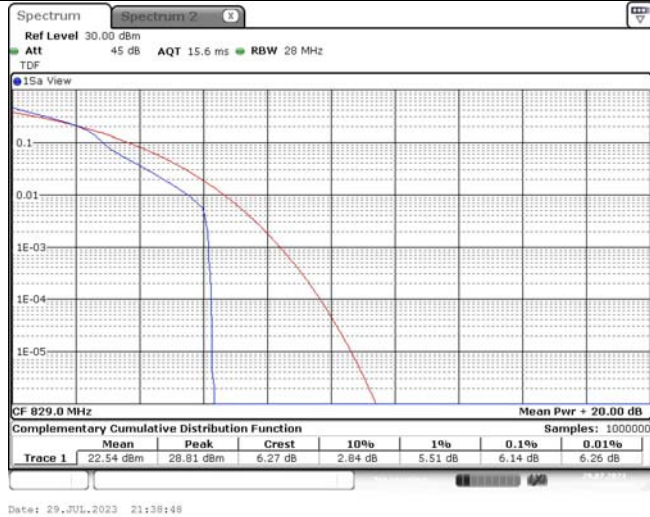

Band5-10MHz-16QAM-20450-50RB#0

Band5-10MHz-16QAM-20525-1RB#0

Band5-10MHz-16QAM-20525-50RB#0