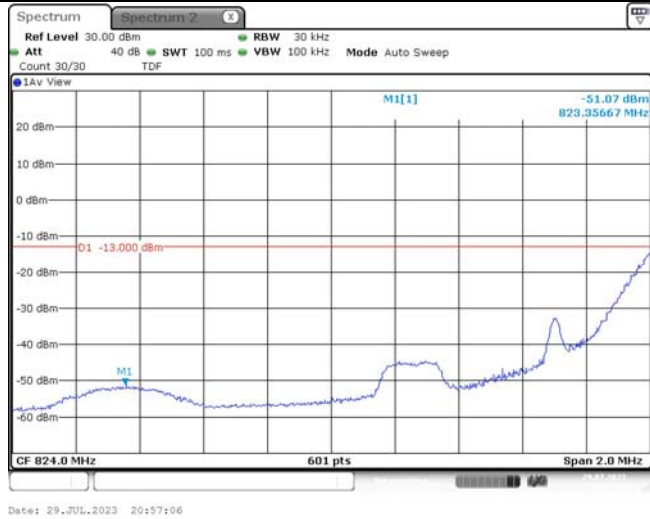

Date: 29.JUL.2023 20:57:59

Band5-1.4MHz-QPSK-20643-1RB#5

Date: 29.JUL.2023 20:58:26

Band5-1.4MHz-QPSK-20643-6RB#0

Date: 29.JUL.2023 20:58:52

Band5-1.4MHz-16QAM-20407-1RB#0

Band5-1.4MHz-16QAM-20407-1RB#5

Band5-1.4MHz-16QAM-20407-6RB#0