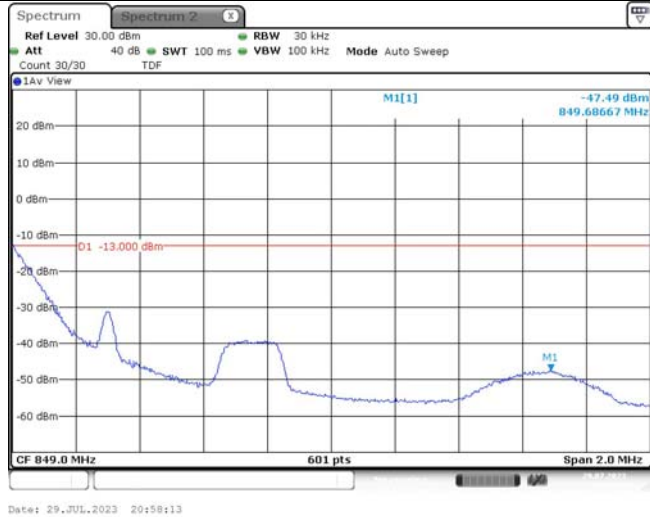

Band5-1.4MHz-16QAM-20643-1RB#5