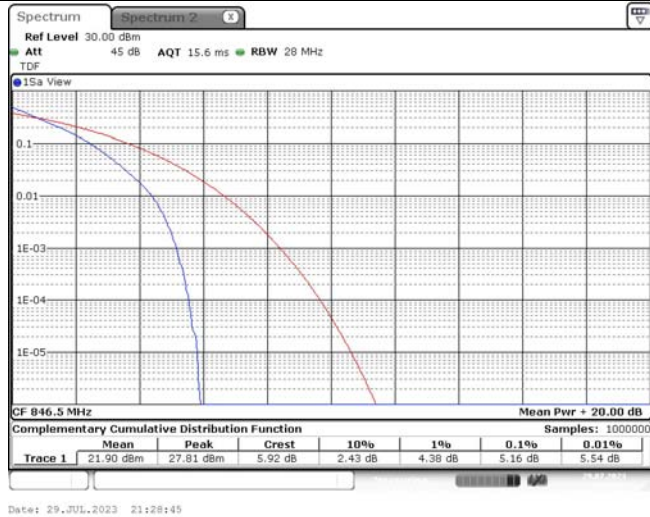

Band5-5MHz-16QAM-20425-1RB#0