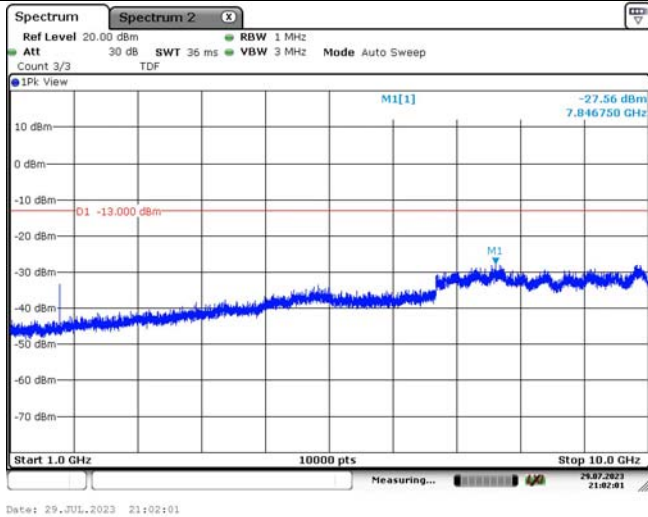

Band5-3MHz-QPSK-20415-1RB#0-Range1:30~1000MHz