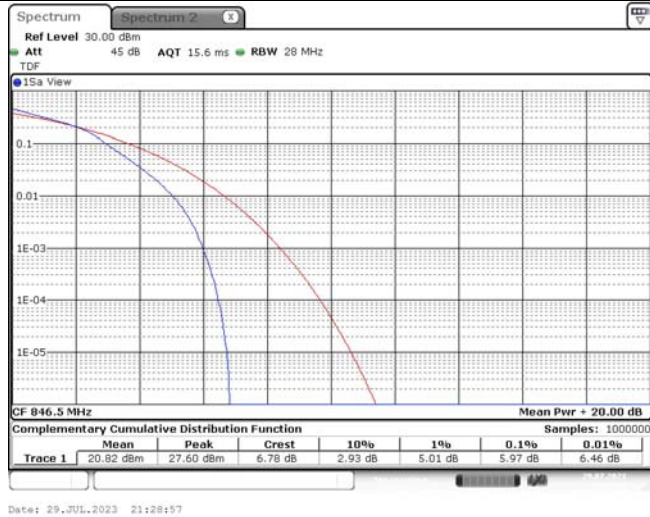

Band5-10MHz-QPSK-20450-1RB#0