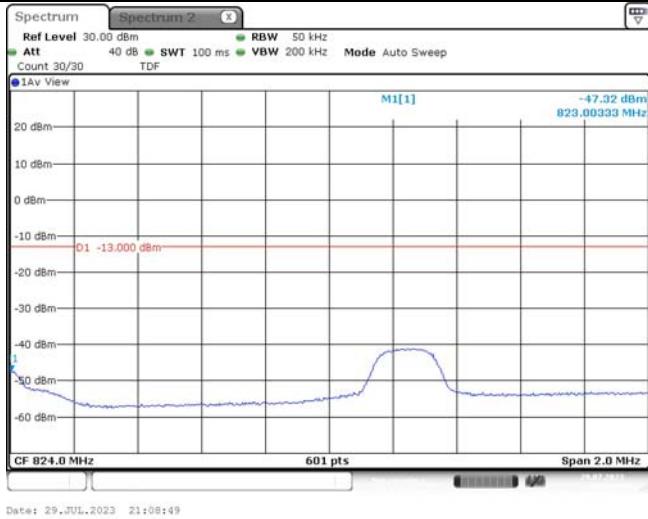

Band5-3MHz-QPSK-20415-15RB#0