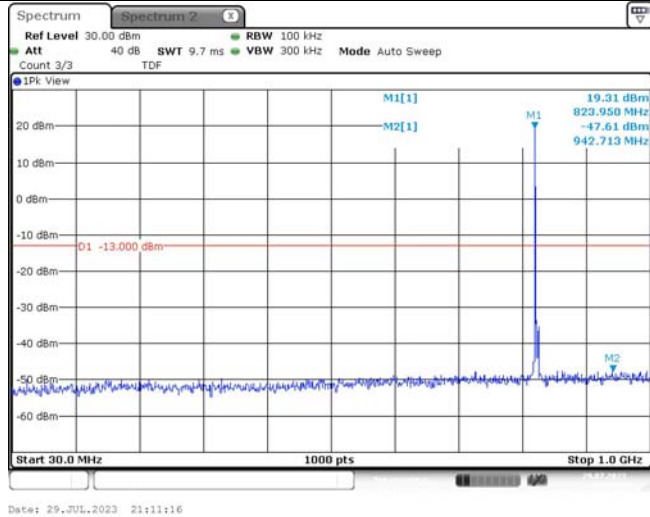

Band5-3MHz-QPSK-20415-1RB#0-Range2:1000~10000MHz