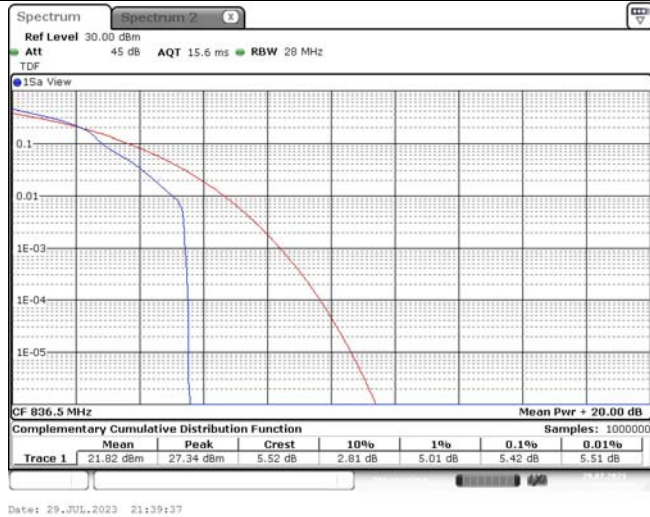

Band5-10MHz-16QAM-20525-1RB#0

Band5-10MHz-16QAM-20525-50RB#0