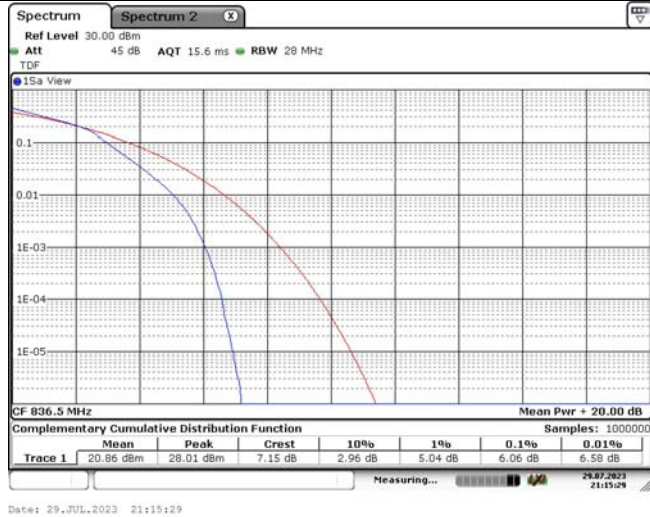

Band5-3MHz-16QAM-20635-1RB#0