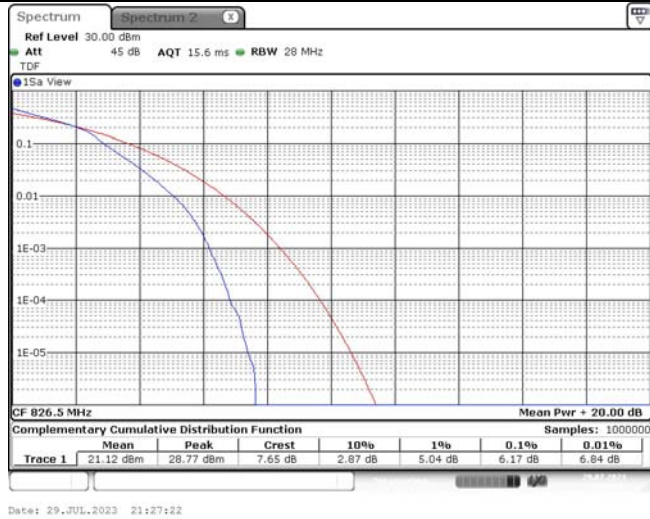

Band5-5MHz-16QAM-20425-25RB#0