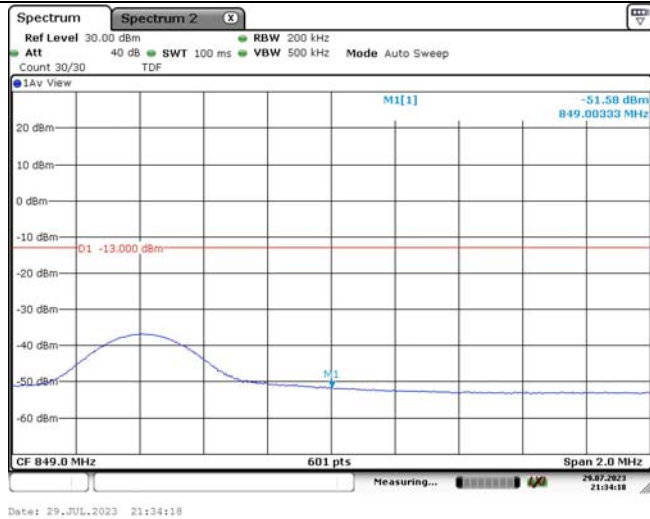

Date: 29.JUL.2023 21:34:18