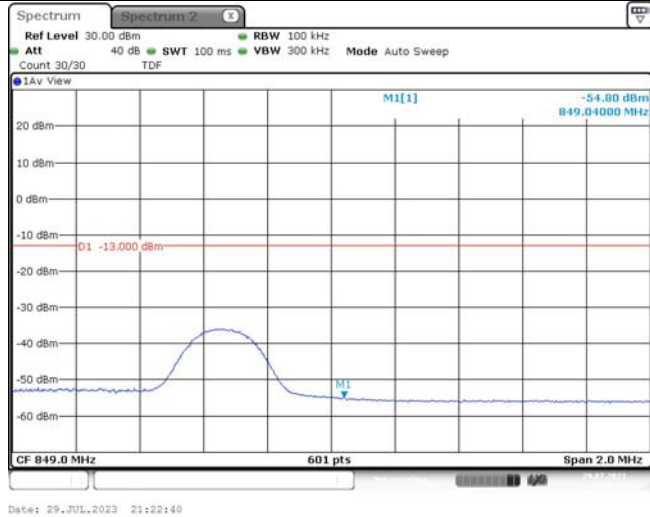

Band5-5MHz-16QAM-20425-1RB#24

Date: 29.JUL.2023 21:21:32

Band5-5MHz-16QAM-20425-25RB#0

Date: 29.JUL.2023 21:22:00

Band5-5MHz-16QAM-20625-1RB#0

Band5-5MHz-16QAM-20625-1RB#24

Band5-5MHz-16QAM-20625-25RB#0

Band5-10MHz-QPSK-20450-1RB#0