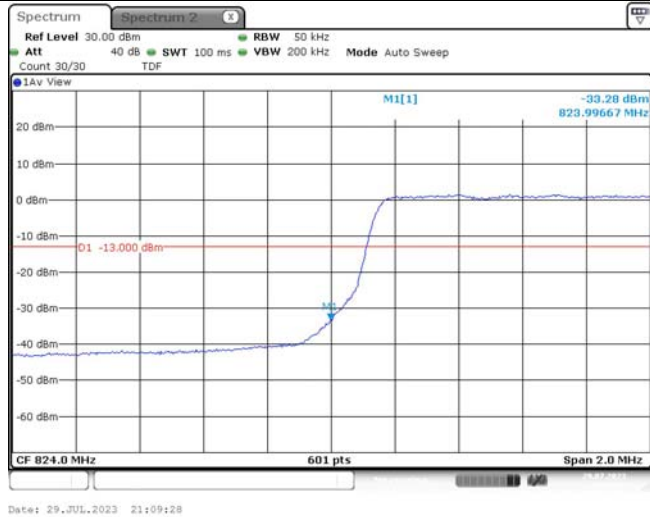

Band5-3MHz-16QAM-20635-1RB#0