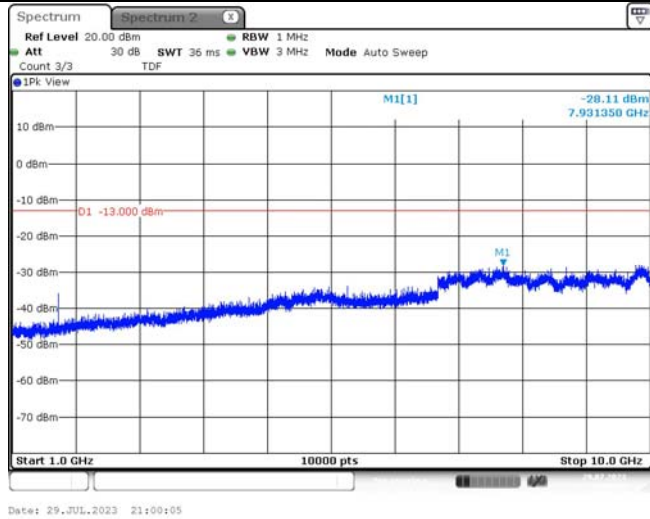

Band5-1.4MHz-16QAM-20525-1RB#0-Range1:30~1000MHz