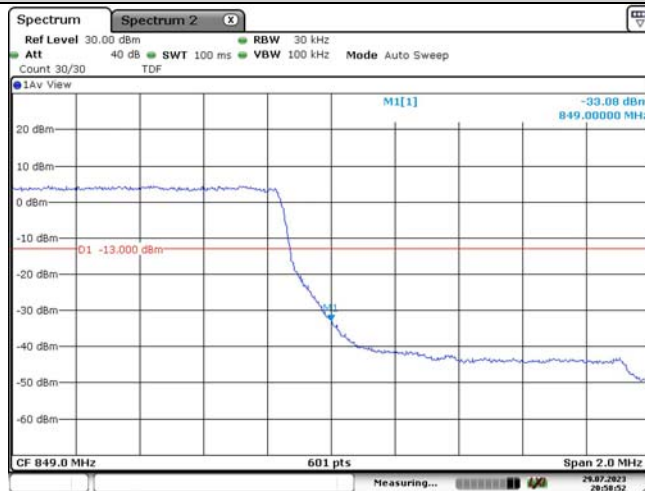

Band5-1.4MHz-QPSK-20643-6RB#0

Date: 29.JUL.2023 20:58:52

Band5-1.4MHz-16QAM-20407-1RB#0