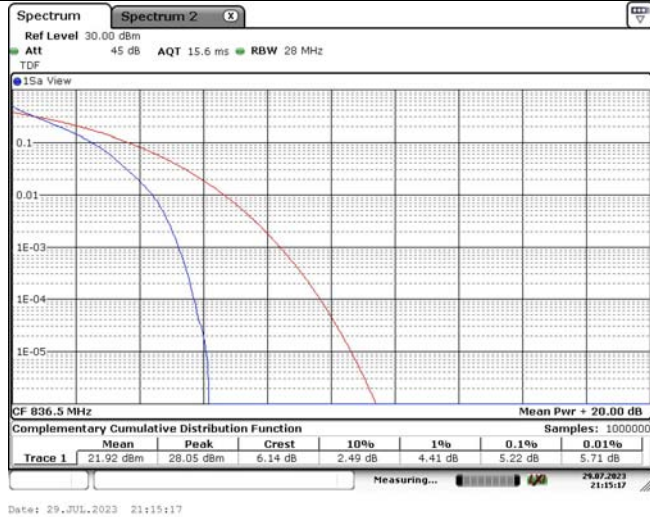

Band5-3MHz-QPSK-20635-1RB#0