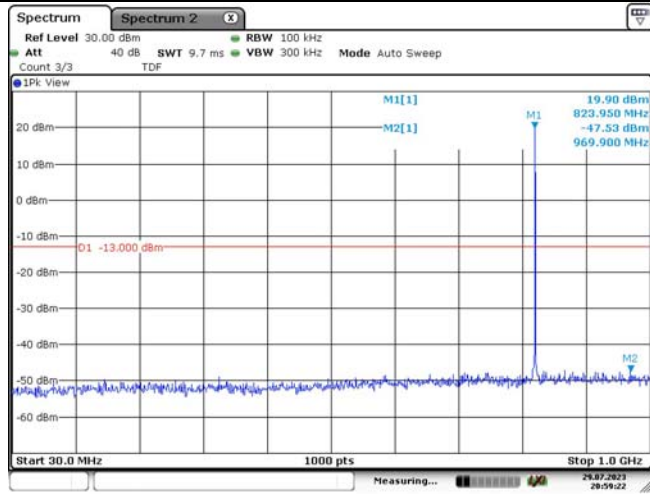

Test Graphs

Band5-1.4MHz-QPSK-20407-1RB#0-Range1:30~1000MHz

Date: 29.JUL.2023 20:59:22