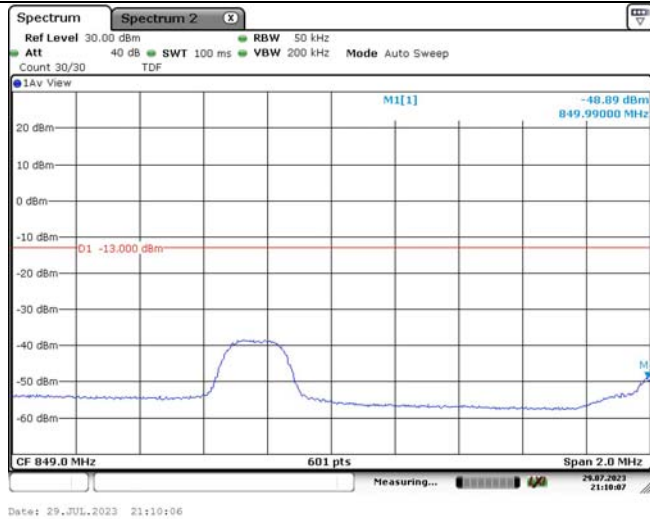

Band5-3MHz-16QAM-20635-1RB#14

Band5-3MHz-16QAM-20635-15RB#0

Band5-5MHz-QPSK-20425-1RB#0