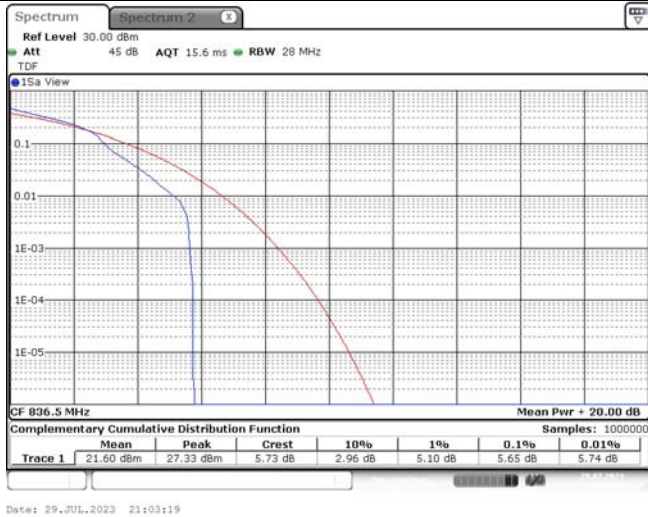

Date: 29.JUL.2023 21:03:31

Band5-1.4MHz-QPSK-20643-1RB#0

Date: 29.JUL.2023 21:03:56

Band5-1.4MHz-QPSK-20643-6RB#0

Date: 29.JUL.2023 21:04:21

Band5-1.4MHz-16QAM-20407-1RB#0

Band5-1.4MHz-16QAM-20407-6RB#0

Band5-1.4MHz-16QAM-20525-1RB#0