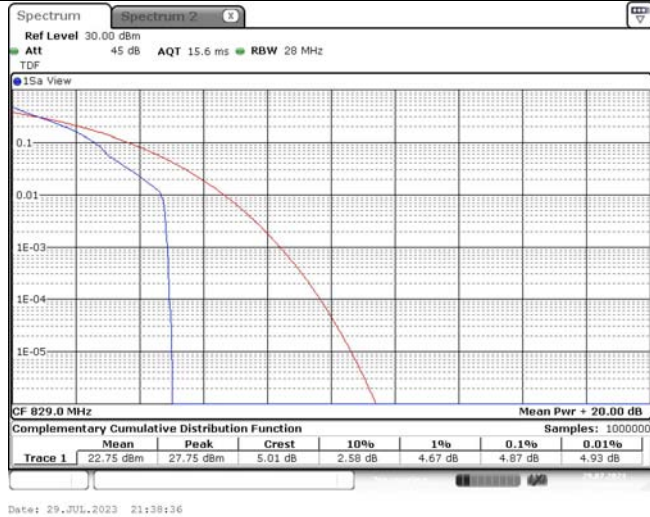

Band5-10MHz-QPSK-20450-50RB#0