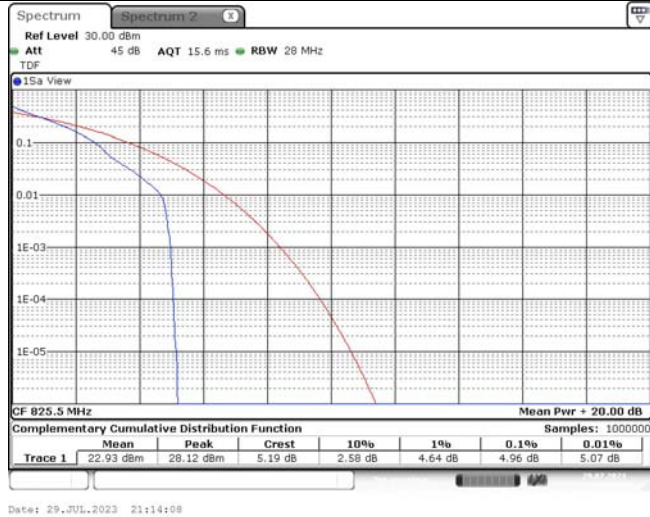

Band5-3MHz-QPSK-20415-15RB#0

Band5-3MHz-QPSK-20525-1RB#0

Band5-3MHz-QPSK-20525-15RB#0