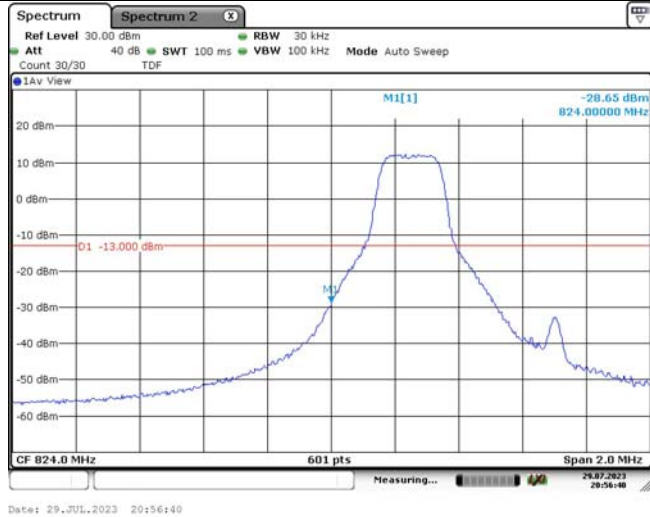

Date: 29.JUL.2023 20:57:59

Band5-1.4MHz-QPSK-20643-1RB#5

Date: 29.JUL.2023 20:58:26

Band5-1.4MHz-QPSK-20643-6RB#0

Date: 29.JUL.2023 20:58:52

Band5-1.4MHz-16QAM-20407-1RB#0

Band5-1.4MHz-16QAM-20407-1RB#5

Band5-1.4MHz-16QAM-20407-6RB#0