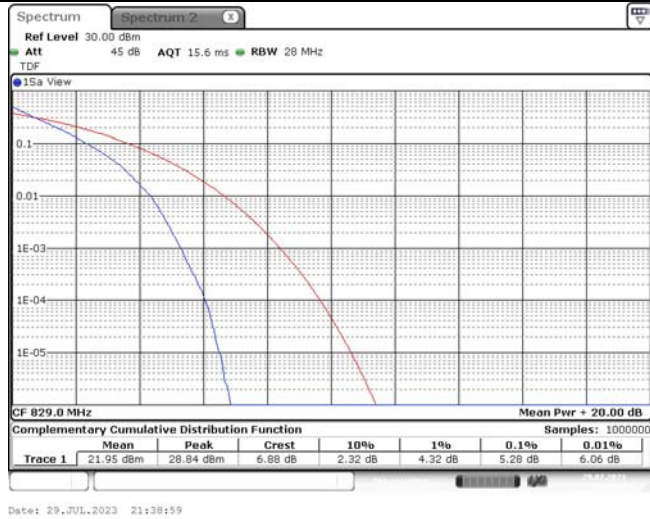

Band5-10MHz-QPSK-20525-1RB#0