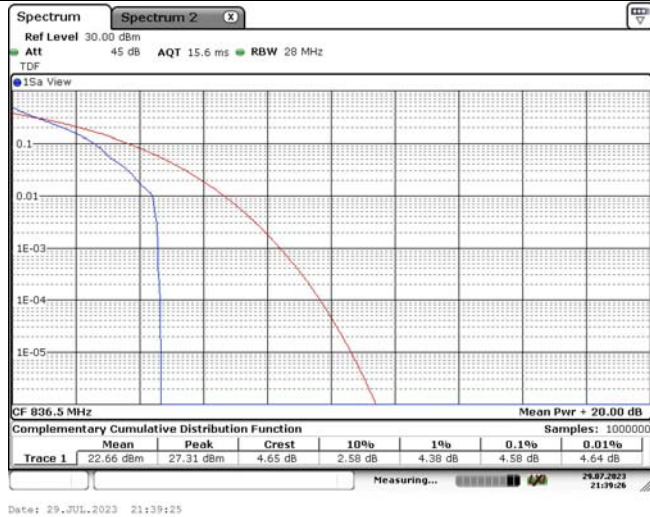

Band5-10MHz-QPSK-20525-50RB#0