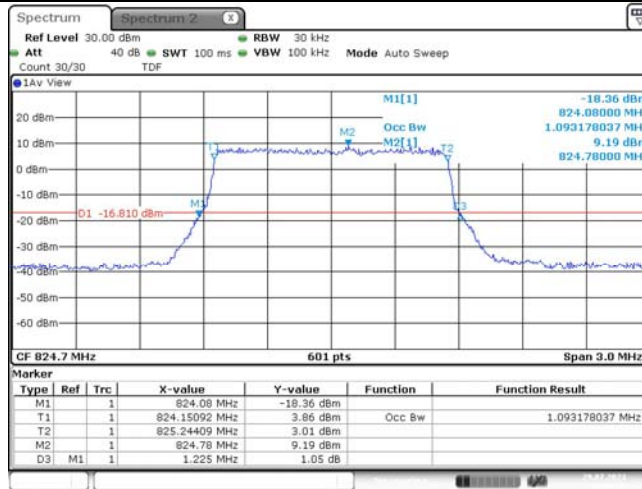

Test Graphs

Band5-1.4MHz-QPSK-20407-6RB#0-1.093