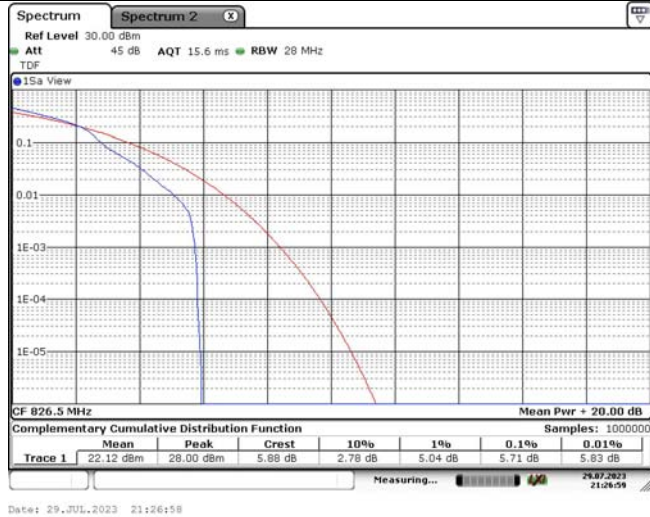

Band5-5MHz-16QAM-20425-25RB#0

Band5-5MHz-16QAM-20525-1RB#0

Band5-5MHz-16QAM-20525-25RB#0