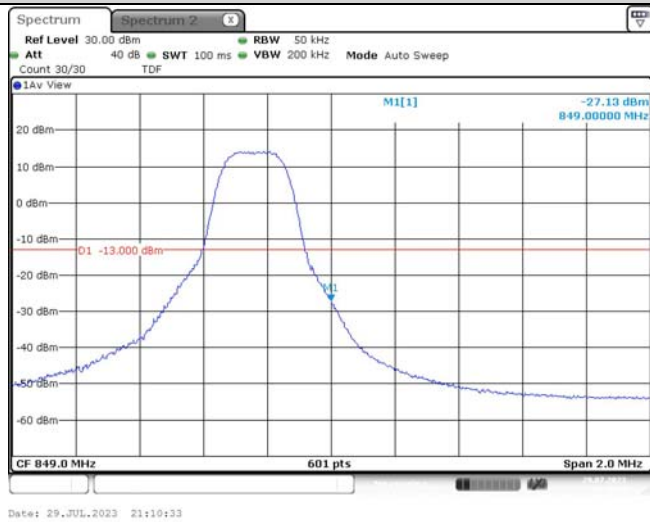

Band5-3MHz-16QAM-20635-1RB#14