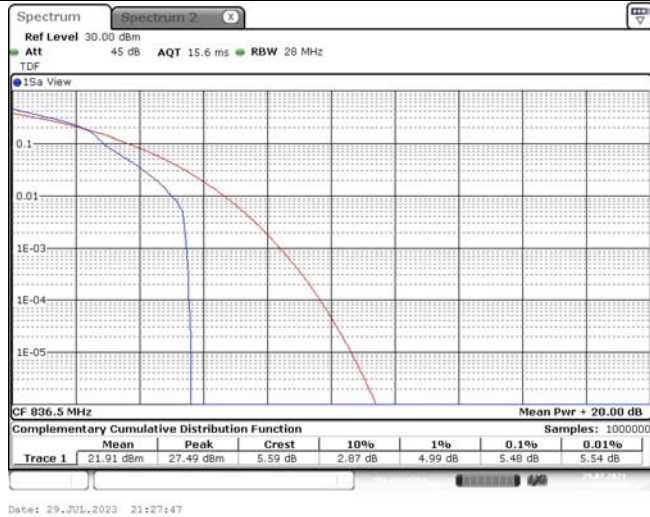

Band5-5MHz-16QAM-20525-1RB#0

Band5-5MHz-16QAM-20525-25RB#0