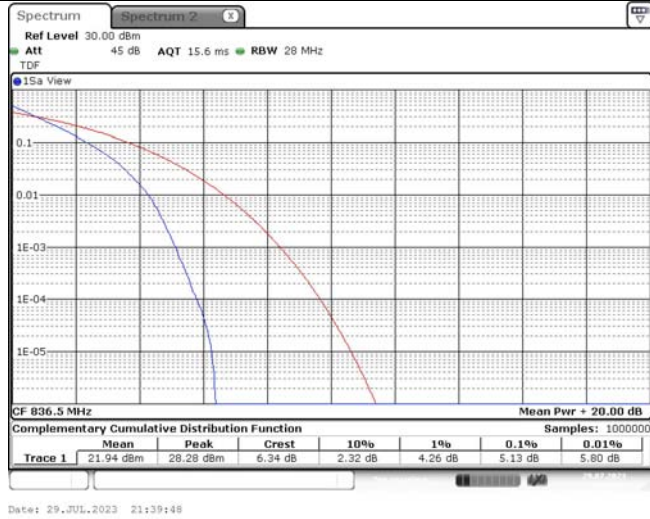

Band5-10MHz-QPSK-20600-1RB#0

Band5-10MHz-QPSK-20600-50RB#0

Band5-10MHz-16QAM-20450-1RB#0