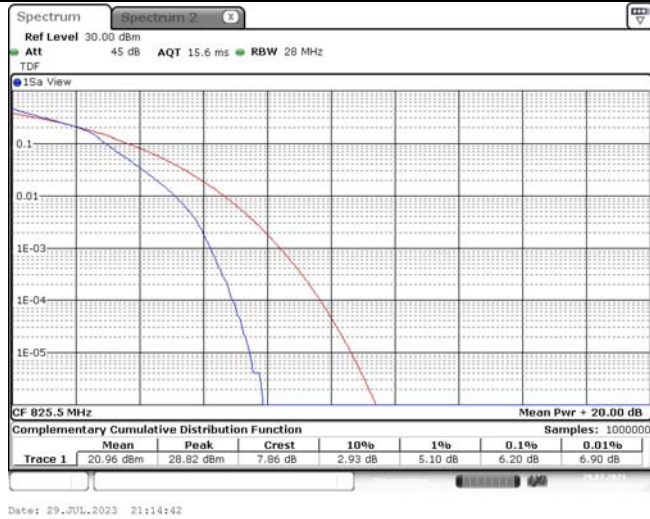

Band5-3MHz-16QAM-20415-15RB#0