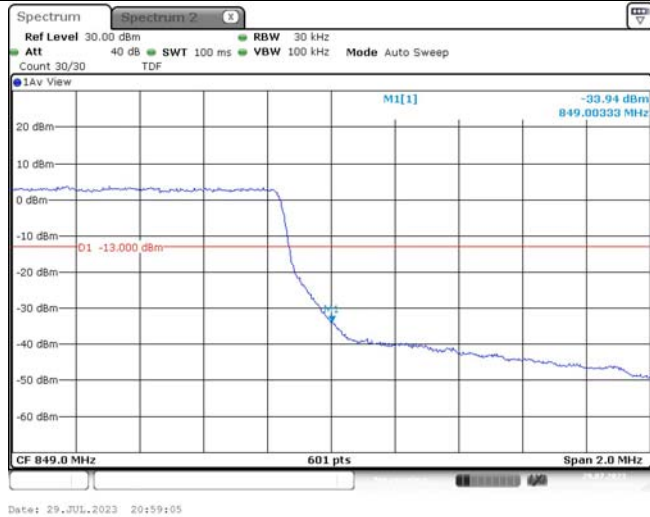

Band5-3MHz-QPSK-20415-1RB#0