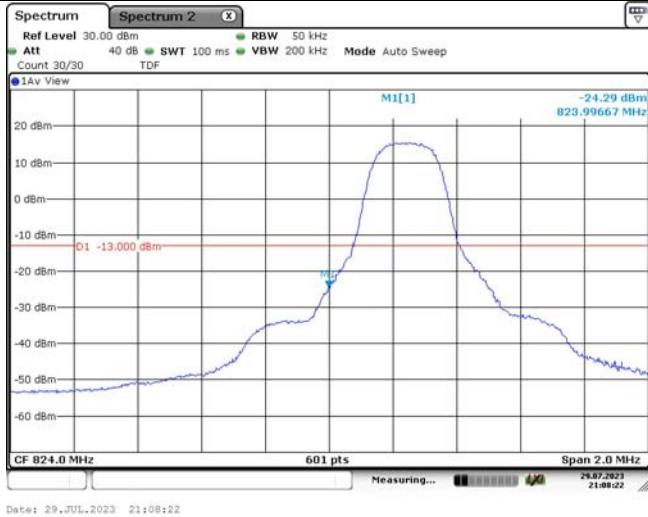

Band5-3MHz-QPSK-20415-1RB#14