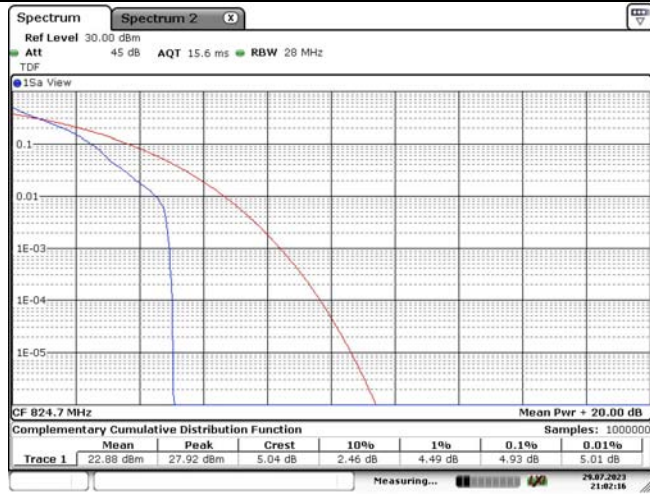

Test Graphs

Band5-1.4MHz-QPSK-20407-1RB#0

Date: 29.JUL.2023 21:02:16