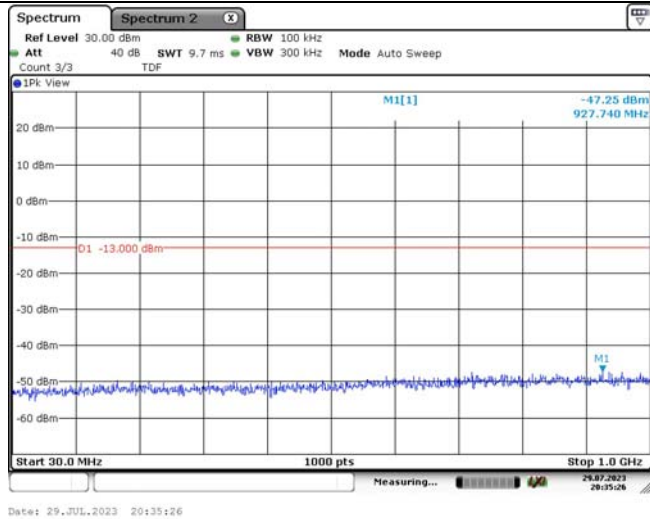

Band4-15MHz-16QAM-20175-1RB#0-Range1:30~1000MHz