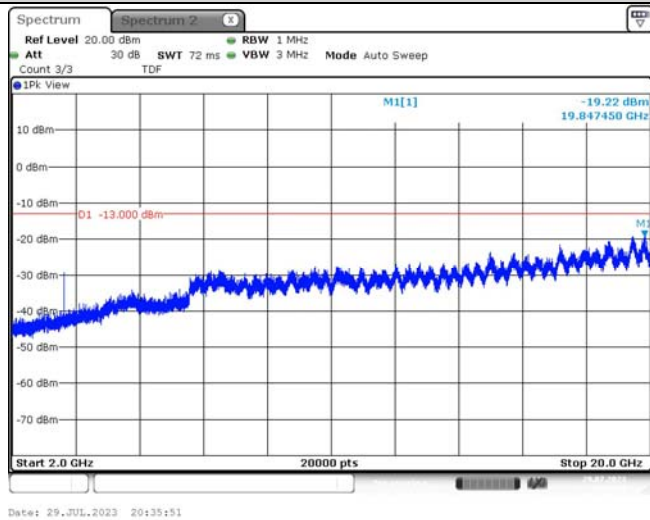

Band4-15MHz-16QAM-20175-1RB#0-Range3:2000~20000MHz