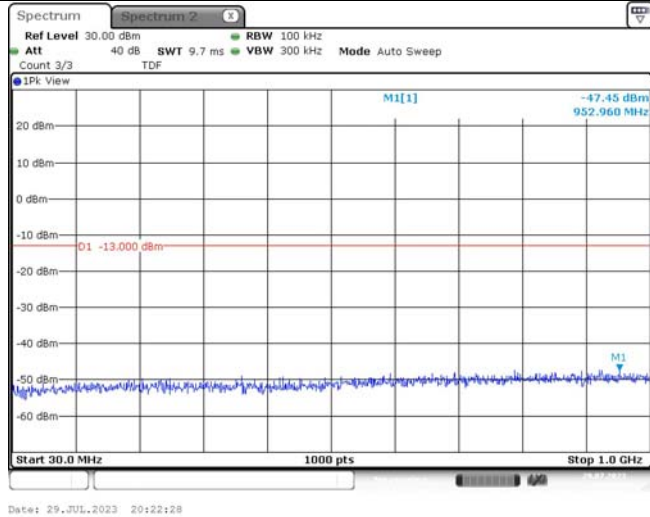

Band4-10MHz-16QAM-20175-1RB#0-Range1:30~1000MHz