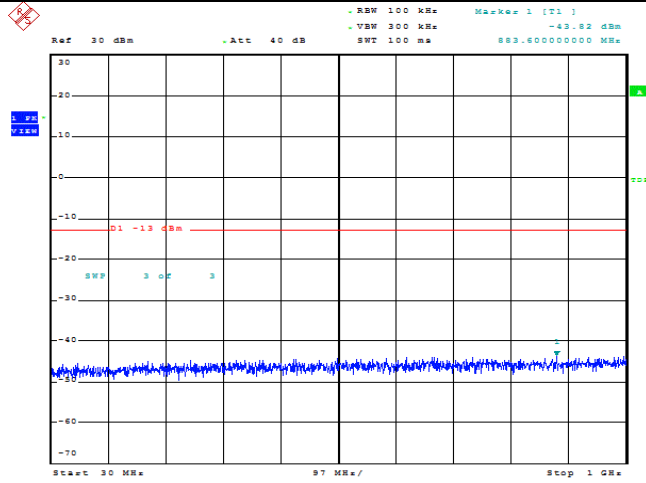

Test Graphs

Band4-1.4MHz-QPSK-19957-1RB#0-Range1:30~100MHz

Date: 29.JUL.2023 14:10:54