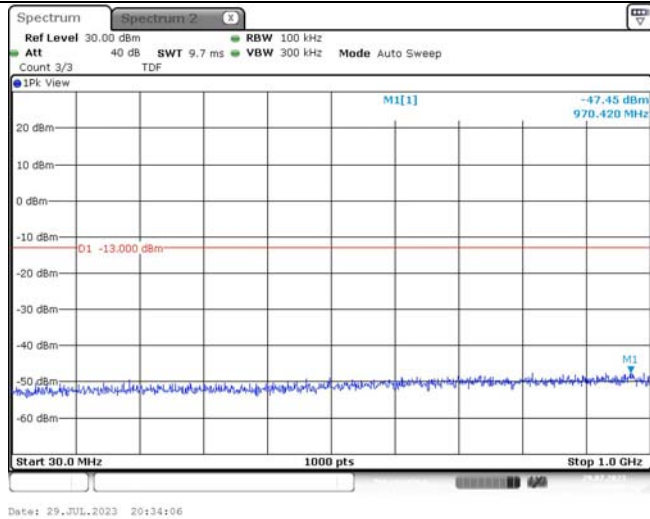

Band4-15MHz-16QAM-20025-1RB#0-Range1:30~1000MHz