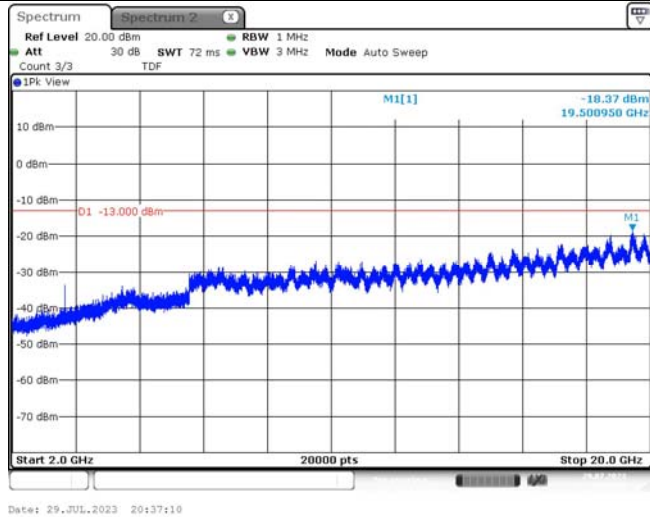

Band4-15MHz-16QAM-20325-1RB#0-Range3:2000~20000MHz