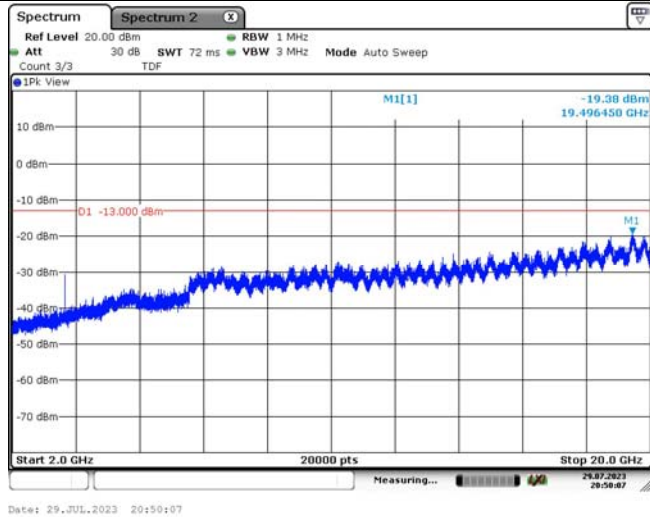

Band4-20MHz-16QAM-20175-1RB#0-Range3:2000~20000MHz

Band4-20MHz-16QAM-20300-1RB#0-Range1:30~1000MHz

Band4-20MHz-16QAM-20300-1RB#0-Range2:1000~2000MHz

Band4-20MHz-16QAM-20300-1RB#0-Range3:2000~20000MHz

1.6. Appendix F: Frequency Stability