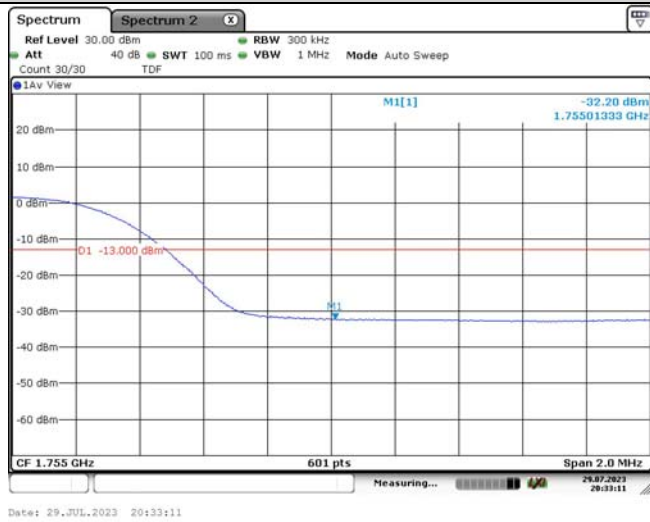

Band4-15MHz-16QAM-20325-75RB#0

Band4-20MHz-QPSK-20050-1RB#0