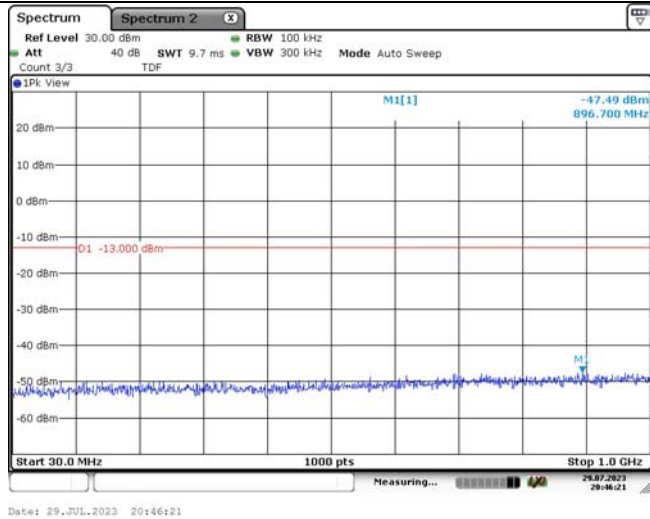

Band4-20MHz-QPSK-20050-1RB#0-Range1:30~1000MHz