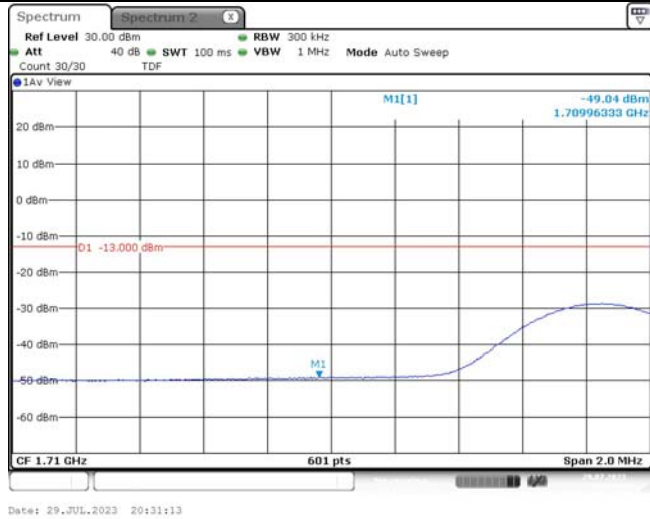

Band4-15MHz-QPSK-20325-1RB#0

Band4-15MHz-QPSK-20325-1RB#74

Band4-15MHz-QPSK-20325-75RB#0

Band4-15MHz-16QAM-20025-1RB#0

Band4-15MHz-16QAM-20025-1RB#74

Band4-15MHz-16QAM-20025-75RB#0

Band4-15MHz-16QAM-20325-1RB#0