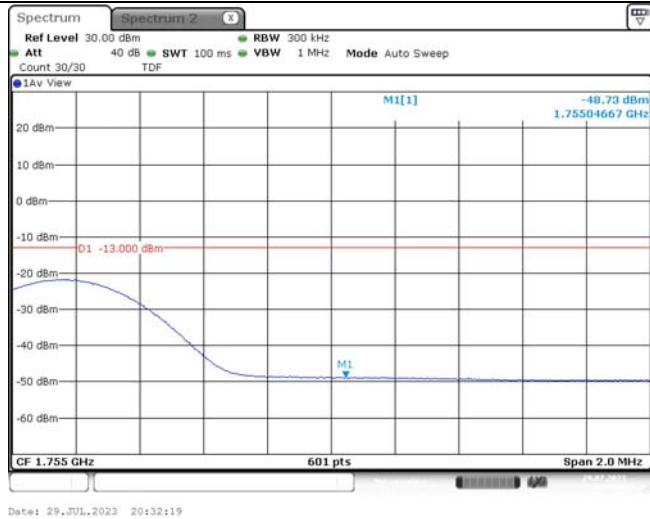

Band4-15MHz-QPSK-20325-1RB#0

Band4-15MHz-QPSK-20325-1RB#74

Band4-15MHz-QPSK-20325-75RB#0

Band4-15MHz-16QAM-20025-1RB#0

Band4-15MHz-16QAM-20025-1RB#74

Band4-15MHz-16QAM-20025-75RB#0

Band4-15MHz-16QAM-20325-1RB#0