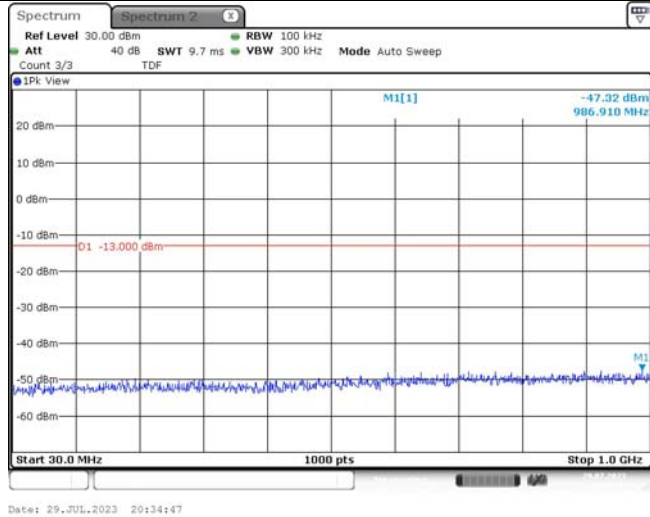

Band4-15MHz-QPSK-20175-1RB#0-Range1:30~1000MHz