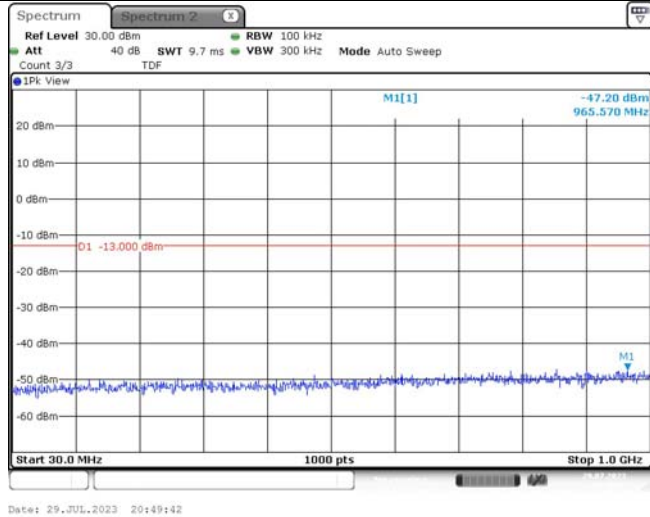

Band4-20MHz-16QAM-20300-1RB#0-Range1:30~1000MHz