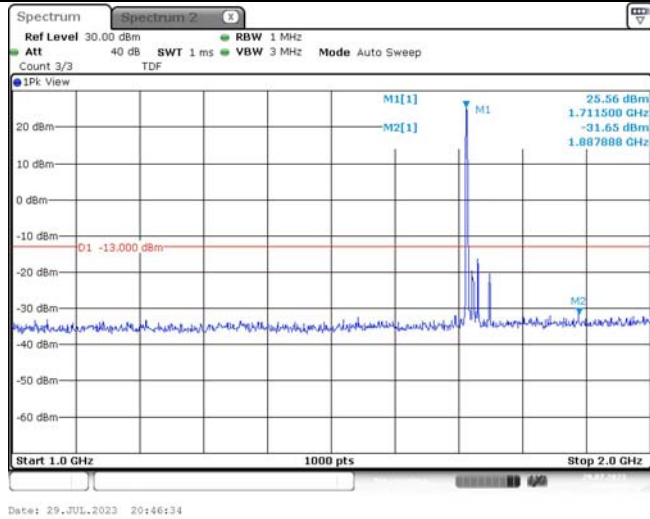

Band4-20MHz-QPSK-20050-1RB#0-Range2:1000~2000MHz