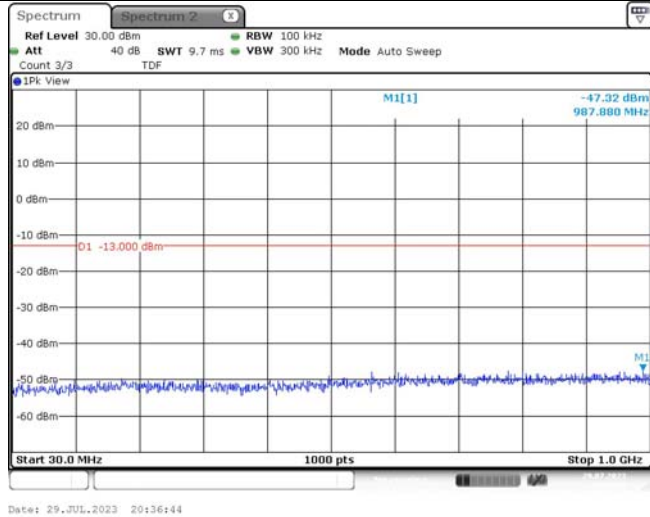

Band4-15MHz-16QAM-20175-1RB#0-Range1:30~1000MHz

Band4-15MHz-16QAM-20175-1RB#0-Range2:1000~2000MHz

Band4-15MHz-16QAM-20175-1RB#0-Range3:2000~20000MHz

Band4-15MHz-16QAM-20325-1RB#0-Range1:30~1000MHz

Band4-15MHz-16QAM-20325-1RB#0-Range2:1000~2000MHz