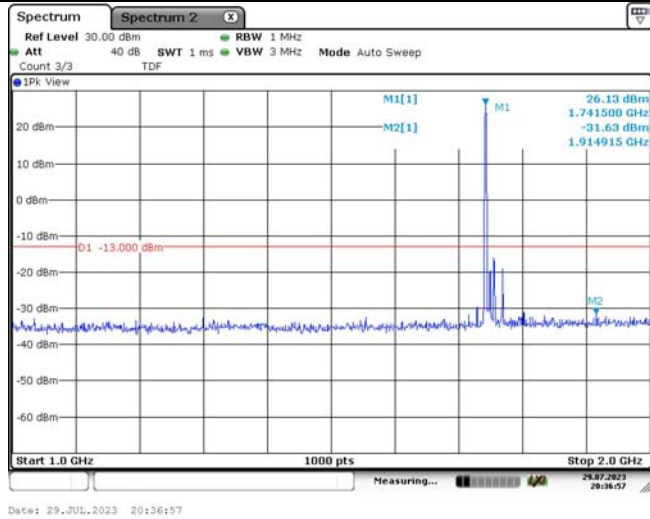

Band4-15MHz-16QAM-20175-1RB#0-Range1:30~1000MHz

Band4-15MHz-16QAM-20175-1RB#0-Range2:1000~2000MHz

Band4-15MHz-16QAM-20175-1RB#0-Range3:2000~20000MHz

Band4-15MHz-16QAM-20325-1RB#0-Range1:30~1000MHz

Band4-15MHz-16QAM-20325-1RB#0-Range2:1000~2000MHz