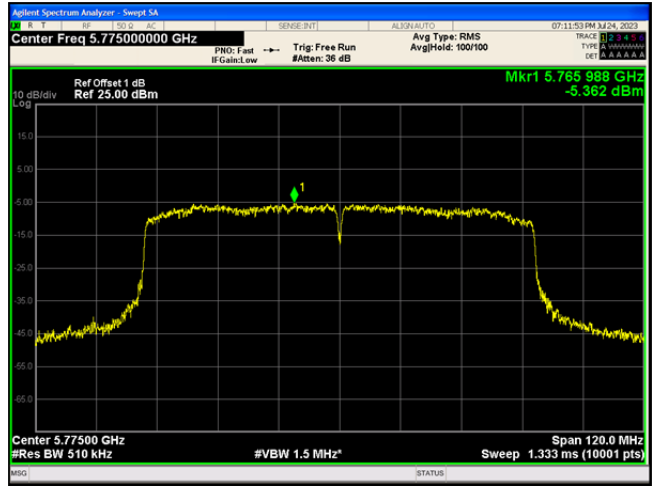

802.11ac(VHT40)_5230

802.11ac(VHT40)_5755

802.11ac(VHT40)_5795

802.11ac(VHT80)_5210

802.11ac(VHT80)_5775

Appendix D: Frequency Stability

Test Result

Voltage							
Test Mode	Channel	Voltage [Vdc]	Temperature (°C)	Deviation (Hz)	Deviation (ppm)	Limit (ppm)	Verdict
20MHz	5180	NV	NT	2000	0.3861	20	PASS
		LV	NT	2000	0.3861	20	PASS
		HV	NT	2000	0.3861	20	PASS
	5200	NV	NT	4000	0.769231	20	PASS
		LV	NT	3000	0.576923	20	PASS
		HV	NT	2000	0.384615	20	PASS
	5240	NV	NT	4000	0.763359	20	PASS
		LV	NT	2000	0.381679	20	PASS
		HV	NT	2000	0.381679	20	PASS
	5745	NV	NT	-11000	-1.914708	20	PASS
		LV	NT	-11000	-1.914708	20	PASS
		HV	NT	-12000	-2.088773	20	PASS
	5785	NV	NT	-11000	-1.901469	20	PASS
		LV	NT	-12000	-2.07433	20	PASS
		HV	NT	-12000	-2.07433	20	PASS
5825	NV	NT	-7000	-1.201717	20	PASS	
	LV	NT	-9000	-1.545064	20	PASS	
	HV	NT	-10000	-1.716738	20	PASS	
40MHz	5190	NV	NT	-10000	-1.926782	20	PASS
		LV	NT	-10000	-1.926782	20	PASS
		HV	NT	-10000	-1.926782	20	PASS
	5230	NV	NT	-10000	-1.912046	20	PASS
		LV	NT	-10000	-1.912046	20	PASS
		HV	NT	-10000	-1.912046	20	PASS
	5755	NV	NT	-12000	-2.085143	20	PASS
		LV	NT	-12000	-2.085143	20	PASS
		HV	NT	-12000	-2.085143	20	PASS
5795	NV	NT	-11000	-1.898188	20	PASS	
	LV	NT	-12000	-2.070751	20	PASS	
	HV	NT	-12000	-2.070751	20	PASS	
80MHz	5210	NV	NT	-11000	-2.111324	20	PASS
		LV	NT	-12000	-2.303263	20	PASS
		HV	NT	-12000	-2.303263	20	PASS
	5775	NV	NT	-9000	-1.701323	20	PASS
		LV	NT	-9000	-1.701323	20	PASS
		HV	NT	-9000	-1.701323	20	PASS