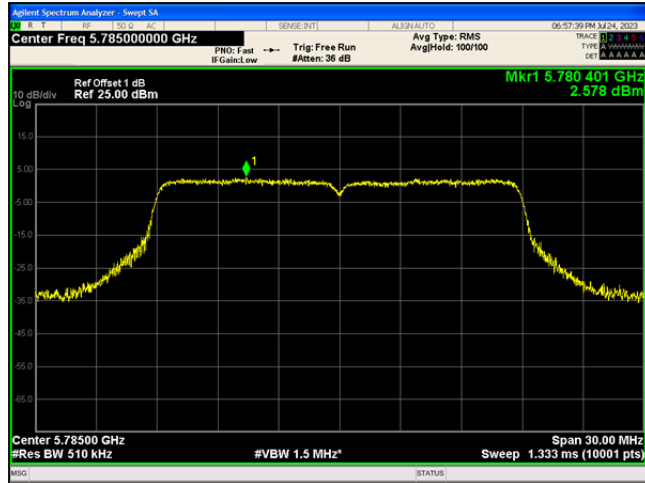

802.11n(HT40)_5795

802.11ac(VHT20)_5180

802.11ac(VHT20)_5200

802.11ac(VHT20)_5240

802.11ac(VHT20)_5745

802.11ac(VHT20)_5785

802.11ac(VHT20)_5825

802.11ac(VHT40)_5190

802.11ac(VHT40)_5230

802.11ac(VHT40)_5755

802.11ac(VHT40)_5795

802.11ac(VHT80)_5210

802.11ac(VHT80)_5775

Appendix D: Frequency Stability

Test Result

Voltage							
Test Mode	Channel	Voltage [Vdc]	Temperature (°C)	Deviation (Hz)	Deviation (ppm)	Limit (ppm)	Verdict
20MHz	5180	NV	NT	2000	0.3861	20	PASS
		LV	NT	2000	0.3861	20	PASS
		HV	NT	2000	0.3861	20	PASS
	5200	NV	NT	4000	0.769231	20	PASS
		LV	NT	3000	0.576923	20	PASS
		HV	NT	2000	0.384615	20	PASS
	5240	NV	NT	4000	0.763359	20	PASS
		LV	NT	2000	0.381679	20	PASS
		HV	NT	2000	0.381679	20	PASS
	5745	NV	NT	-11000	-1.914708	20	PASS
		LV	NT	-11000	-1.914708	20	PASS
		HV	NT	-12000	-2.088773	20	PASS
	5785	NV	NT	-11000	-1.901469	20	PASS
		LV	NT	-12000	-2.07433	20	PASS
		HV	NT	-12000	-2.07433	20	PASS
5825	NV	NT	-7000	-1.201717	20	PASS	
	LV	NT	-9000	-1.545064	20	PASS	
	HV	NT	-10000	-1.716738	20	PASS	
40MHz	5190	NV	NT	-10000	-1.926782	20	PASS
		LV	NT	-10000	-1.926782	20	PASS
		HV	NT	-10000	-1.926782	20	PASS
	5230	NV	NT	-10000	-1.912046	20	PASS
		LV	NT	-10000	-1.912046	20	PASS
		HV	NT	-10000	-1.912046	20	PASS
	5755	NV	NT	-12000	-2.085143	20	PASS
		LV	NT	-12000	-2.085143	20	PASS
		HV	NT	-12000	-2.085143	20	PASS
5795	NV	NT	-11000	-1.898188	20	PASS	
	LV	NT	-12000	-2.070751	20	PASS	
	HV	NT	-12000	-2.070751	20	PASS	
80MHz	5210	NV	NT	-11000	-2.111324	20	PASS
		LV	NT	-12000	-2.303263	20	PASS
		HV	NT	-12000	-2.303263	20	PASS
	5775	NV	NT	-9000	-1.701323	20	PASS
		LV	NT	-9000	-1.701323	20	PASS
		HV	NT	-9000	-1.701323	20	PASS