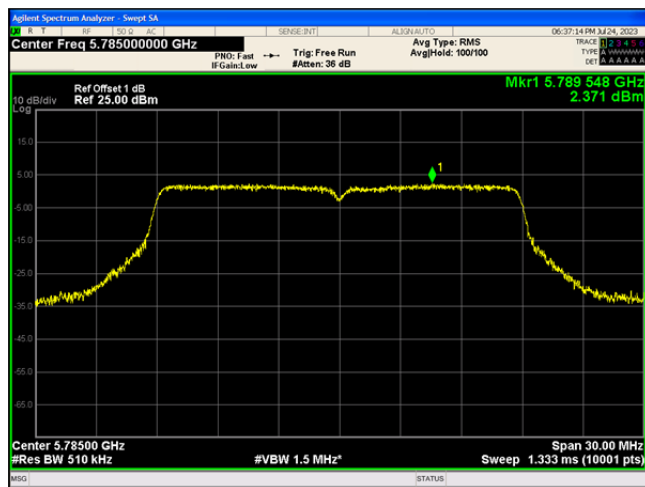

802.11n(HT20)_5200

802.11n(HT20)_5240

802.11n(HT20)_5745

802.11n(HT20)_5785

802.11n(HT20)_5825

802.11n(HT40)_5190

802.11n(HT40)_5230

802.11n(HT40)_5755

802.11ac(VHT40)_5230

802.11ac(VHT40)_5755

802.11ac(VHT40)_5795

802.11ac(VHT80)_5210

802.11ac(VHT80)_5775

Appendix D: Frequency Stability

Test Result

Voltage							
Test Mode	Channel	Voltage [Vdc]	Temperature (°C)	Deviation (Hz)	Deviation (ppm)	Limit (ppm)	Verdict
20MHz	5180	NV	NT	2000	0.3861	20	PASS
		LV	NT	2000	0.3861	20	PASS
		HV	NT	2000	0.3861	20	PASS
	5200	NV	NT	4000	0.769231	20	PASS
		LV	NT	3000	0.576923	20	PASS
		HV	NT	2000	0.384615	20	PASS
	5240	NV	NT	4000	0.763359	20	PASS
		LV	NT	2000	0.381679	20	PASS
		HV	NT	2000	0.381679	20	PASS
	5745	NV	NT	-11000	-1.914708	20	PASS
		LV	NT	-11000	-1.914708	20	PASS
		HV	NT	-12000	-2.088773	20	PASS
	5785	NV	NT	-11000	-1.901469	20	PASS
		LV	NT	-12000	-2.07433	20	PASS
		HV	NT	-12000	-2.07433	20	PASS
5825	NV	NT	-7000	-1.201717	20	PASS	
	LV	NT	-9000	-1.545064	20	PASS	
	HV	NT	-10000	-1.716738	20	PASS	
40MHz	5190	NV	NT	-10000	-1.926782	20	PASS
		LV	NT	-10000	-1.926782	20	PASS
		HV	NT	-10000	-1.926782	20	PASS
	5230	NV	NT	-10000	-1.912046	20	PASS
		LV	NT	-10000	-1.912046	20	PASS
		HV	NT	-10000	-1.912046	20	PASS
	5755	NV	NT	-12000	-2.085143	20	PASS
		LV	NT	-12000	-2.085143	20	PASS
		HV	NT	-12000	-2.085143	20	PASS
5795	NV	NT	-11000	-1.898188	20	PASS	
	LV	NT	-12000	-2.070751	20	PASS	
	HV	NT	-12000	-2.070751	20	PASS	
80MHz	5210	NV	NT	-11000	-2.111324	20	PASS
		LV	NT	-12000	-2.303263	20	PASS
		HV	NT	-12000	-2.303263	20	PASS
	5775	NV	NT	-9000	-1.701323	20	PASS
		LV	NT	-9000	-1.701323	20	PASS
		HV	NT	-9000	-1.701323	20	PASS