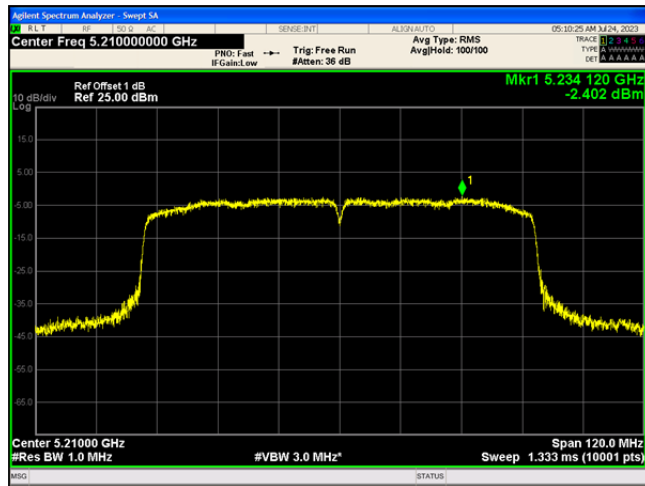

802.11ac(VHT40)_5230

802.11ac(VHT40)_5755

802.11ac(VHT40)_5795

802.11ac(VHT80)_5210

802.11ac(VHT80)_5775

Appendix D: Frequency Stability

Test Result

Voltage							
Test Mode	Channel	Voltage [Vdc]	Temperature (°C)	Deviation (Hz)	Deviation (ppm)	Limit (ppm)	Verdict
20MHz	5180	NV	NT	2000	0.3861	20	PASS
		LV	NT	2000	0.3861	20	PASS
		HV	NT	2000	0.3861	20	PASS
	5200	NV	NT	4000	0.769231	20	PASS
		LV	NT	3000	0.576923	20	PASS
		HV	NT	2000	0.384615	20	PASS
	5240	NV	NT	4000	0.763359	20	PASS
		LV	NT	2000	0.381679	20	PASS
		HV	NT	2000	0.381679	20	PASS
	5745	NV	NT	-11000	-1.914708	20	PASS
		LV	NT	-11000	-1.914708	20	PASS
		HV	NT	-12000	-2.088773	20	PASS
	5785	NV	NT	-11000	-1.901469	20	PASS
		LV	NT	-12000	-2.07433	20	PASS
		HV	NT	-12000	-2.07433	20	PASS
5825	NV	NT	-7000	-1.201717	20	PASS	
	LV	NT	-9000	-1.545064	20	PASS	
	HV	NT	-10000	-1.716738	20	PASS	
40MHz	5190	NV	NT	-10000	-1.926782	20	PASS
		LV	NT	-10000	-1.926782	20	PASS
		HV	NT	-10000	-1.926782	20	PASS
	5230	NV	NT	-10000	-1.912046	20	PASS
		LV	NT	-10000	-1.912046	20	PASS
		HV	NT	-10000	-1.912046	20	PASS
	5755	NV	NT	-12000	-2.085143	20	PASS
		LV	NT	-12000	-2.085143	20	PASS
		HV	NT	-12000	-2.085143	20	PASS
5795	NV	NT	-11000	-1.898188	20	PASS	
	LV	NT	-12000	-2.070751	20	PASS	
	HV	NT	-12000	-2.070751	20	PASS	
80MHz	5210	NV	NT	-11000	-2.111324	20	PASS
		LV	NT	-12000	-2.303263	20	PASS
		HV	NT	-12000	-2.303263	20	PASS
	5775	NV	NT	-9000	-1.701323	20	PASS
		LV	NT	-9000	-1.701323	20	PASS
		HV	NT	-9000	-1.701323	20	PASS