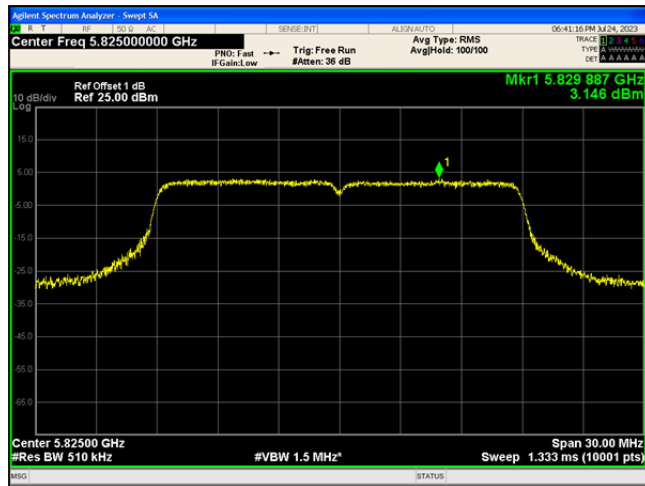

802.11n(HT20)_5200

802.11n(HT20)_5240

802.11n(HT20)_5745

802.11n(HT20)_5785

802.11n(HT20)_5825

802.11n(HT40)_5190

802.11n(HT40)_5230

802.11n(HT40)_5755

802.11ac(VHT40)_5230

802.11ac(VHT40)_5755

802.11ac(VHT40)_5795

802.11ac(VHT80)_5210

802.11ac(VHT80)_5775

Appendix D: Frequency Stability

Test Result

Voltage							
Test Mode	Channel	Voltage [Vdc]	Temperature (°C)	Deviation (Hz)	Deviation (ppm)	Limit (ppm)	Verdict
20MHz	5180	NV	NT	2000	0.3861	20	PASS
		LV	NT	2000	0.3861	20	PASS
		HV	NT	2000	0.3861	20	PASS
	5200	NV	NT	4000	0.769231	20	PASS
		LV	NT	3000	0.576923	20	PASS
		HV	NT	2000	0.384615	20	PASS
	5240	NV	NT	4000	0.763359	20	PASS
		LV	NT	2000	0.381679	20	PASS
		HV	NT	2000	0.381679	20	PASS
	5745	NV	NT	-11000	-1.914708	20	PASS
		LV	NT	-11000	-1.914708	20	PASS
		HV	NT	-12000	-2.088773	20	PASS
	5785	NV	NT	-11000	-1.901469	20	PASS
		LV	NT	-12000	-2.07433	20	PASS
		HV	NT	-12000	-2.07433	20	PASS
5825	NV	NT	-7000	-1.201717	20	PASS	
	LV	NT	-9000	-1.545064	20	PASS	
	HV	NT	-10000	-1.716738	20	PASS	
40MHz	5190	NV	NT	-10000	-1.926782	20	PASS
		LV	NT	-10000	-1.926782	20	PASS
		HV	NT	-10000	-1.926782	20	PASS
	5230	NV	NT	-10000	-1.912046	20	PASS
		LV	NT	-10000	-1.912046	20	PASS
		HV	NT	-10000	-1.912046	20	PASS
	5755	NV	NT	-12000	-2.085143	20	PASS
		LV	NT	-12000	-2.085143	20	PASS
		HV	NT	-12000	-2.085143	20	PASS
5795	NV	NT	-11000	-1.898188	20	PASS	
	LV	NT	-12000	-2.070751	20	PASS	
	HV	NT	-12000	-2.070751	20	PASS	
80MHz	5210	NV	NT	-11000	-2.111324	20	PASS
		LV	NT	-12000	-2.303263	20	PASS
		HV	NT	-12000	-2.303263	20	PASS
	5775	NV	NT	-9000	-1.701323	20	PASS
		LV	NT	-9000	-1.701323	20	PASS
		HV	NT	-9000	-1.701323	20	PASS