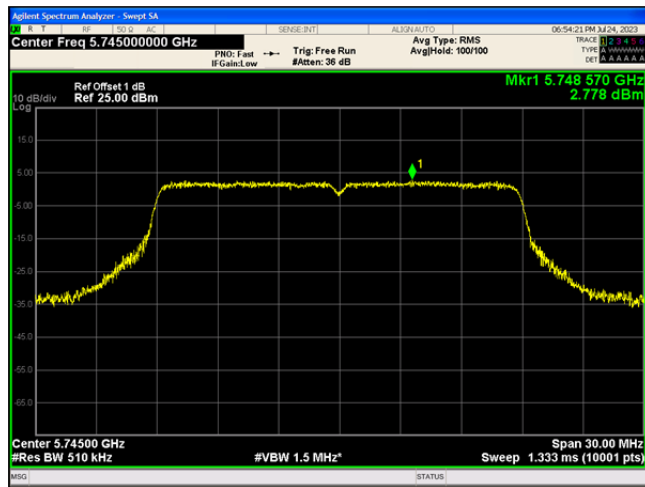

802.11n(HT40)_5795

802.11ac(VHT20)_5180

802.11ac(VHT20)_5200

802.11ac(VHT20)_5240

802.11ac(VHT20)_5745

802.11ac(VHT20)_5785

802.11ac(VHT20)_5825

802.11ac(VHT40)_5190

802.11ac(VHT40)_5230

802.11ac(VHT40)_5755

802.11ac(VHT40)_5795

802.11ac(VHT80)_5210

802.11ac(VHT80)_5775

Appendix D: Frequency Stability

Test Result

Voltage							
Test Mode	Channel	Voltage [Vdc]	Temperature (°C)	Deviation (Hz)	Deviation (ppm)	Limit (ppm)	Verdict
20MHz	5180	NV	NT	2000	0.3861	20	PASS
		LV	NT	2000	0.3861	20	PASS
		HV	NT	2000	0.3861	20	PASS
	5200	NV	NT	4000	0.769231	20	PASS
		LV	NT	3000	0.576923	20	PASS
		HV	NT	2000	0.384615	20	PASS
	5240	NV	NT	4000	0.763359	20	PASS
		LV	NT	2000	0.381679	20	PASS
		HV	NT	2000	0.381679	20	PASS
	5745	NV	NT	-11000	-1.914708	20	PASS
		LV	NT	-11000	-1.914708	20	PASS
		HV	NT	-12000	-2.088773	20	PASS
	5785	NV	NT	-11000	-1.901469	20	PASS
		LV	NT	-12000	-2.07433	20	PASS
		HV	NT	-12000	-2.07433	20	PASS
5825	NV	NT	-7000	-1.201717	20	PASS	
	LV	NT	-9000	-1.545064	20	PASS	
	HV	NT	-10000	-1.716738	20	PASS	
40MHz	5190	NV	NT	-10000	-1.926782	20	PASS
		LV	NT	-10000	-1.926782	20	PASS
		HV	NT	-10000	-1.926782	20	PASS
	5230	NV	NT	-10000	-1.912046	20	PASS
		LV	NT	-10000	-1.912046	20	PASS
		HV	NT	-10000	-1.912046	20	PASS
	5755	NV	NT	-12000	-2.085143	20	PASS
		LV	NT	-12000	-2.085143	20	PASS
		HV	NT	-12000	-2.085143	20	PASS
5795	NV	NT	-11000	-1.898188	20	PASS	
	LV	NT	-12000	-2.070751	20	PASS	
	HV	NT	-12000	-2.070751	20	PASS	
80MHz	5210	NV	NT	-11000	-2.111324	20	PASS
		LV	NT	-12000	-2.303263	20	PASS
		HV	NT	-12000	-2.303263	20	PASS
	5775	NV	NT	-9000	-1.701323	20	PASS
		LV	NT	-9000	-1.701323	20	PASS
		HV	NT	-9000	-1.701323	20	PASS