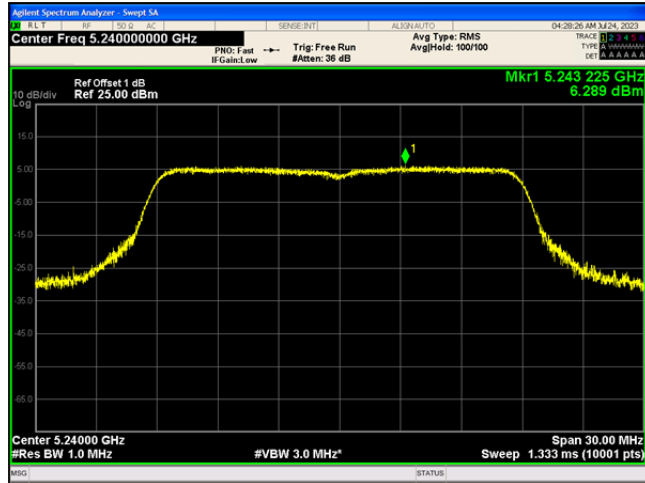

802.11n(HT20)_5200

802.11n(HT20)_5240

802.11n(HT20)_5745

802.11n(HT20)_5785

802.11n(HT20)_5825

802.11n(HT40)_5190

802.11n(HT40)_5230

802.11n(HT40)_5755

802.11ac(VHT40)_5230

802.11ac(VHT40)_5755

802.11ac(VHT40)_5795

802.11ac(VHT80)_5210

802.11ac(VHT80)_5775

Appendix D: Frequency Stability

Test Result

Voltage							
Test Mode	Channel	Voltage [Vdc]	Temperature (°C)	Deviation (Hz)	Deviation (ppm)	Limit (ppm)	Verdict
20MHz	5180	NV	NT	2000	0.3861	20	PASS
		LV	NT	2000	0.3861	20	PASS
		HV	NT	2000	0.3861	20	PASS
	5200	NV	NT	4000	0.769231	20	PASS
		LV	NT	3000	0.576923	20	PASS
		HV	NT	2000	0.384615	20	PASS
	5240	NV	NT	4000	0.763359	20	PASS
		LV	NT	2000	0.381679	20	PASS
		HV	NT	2000	0.381679	20	PASS
	5745	NV	NT	-11000	-1.914708	20	PASS
		LV	NT	-11000	-1.914708	20	PASS
		HV	NT	-12000	-2.088773	20	PASS
	5785	NV	NT	-11000	-1.901469	20	PASS
		LV	NT	-12000	-2.07433	20	PASS
		HV	NT	-12000	-2.07433	20	PASS
5825	NV	NT	-7000	-1.201717	20	PASS	
	LV	NT	-9000	-1.545064	20	PASS	
	HV	NT	-10000	-1.716738	20	PASS	
40MHz	5190	NV	NT	-10000	-1.926782	20	PASS
		LV	NT	-10000	-1.926782	20	PASS
		HV	NT	-10000	-1.926782	20	PASS
	5230	NV	NT	-10000	-1.912046	20	PASS
		LV	NT	-10000	-1.912046	20	PASS
		HV	NT	-10000	-1.912046	20	PASS
	5755	NV	NT	-12000	-2.085143	20	PASS
		LV	NT	-12000	-2.085143	20	PASS
		HV	NT	-12000	-2.085143	20	PASS
5795	NV	NT	-11000	-1.898188	20	PASS	
	LV	NT	-12000	-2.070751	20	PASS	
	HV	NT	-12000	-2.070751	20	PASS	
80MHz	5210	NV	NT	-11000	-2.111324	20	PASS
		LV	NT	-12000	-2.303263	20	PASS
		HV	NT	-12000	-2.303263	20	PASS
	5775	NV	NT	-9000	-1.701323	20	PASS
		LV	NT	-9000	-1.701323	20	PASS
		HV	NT	-9000	-1.701323	20	PASS