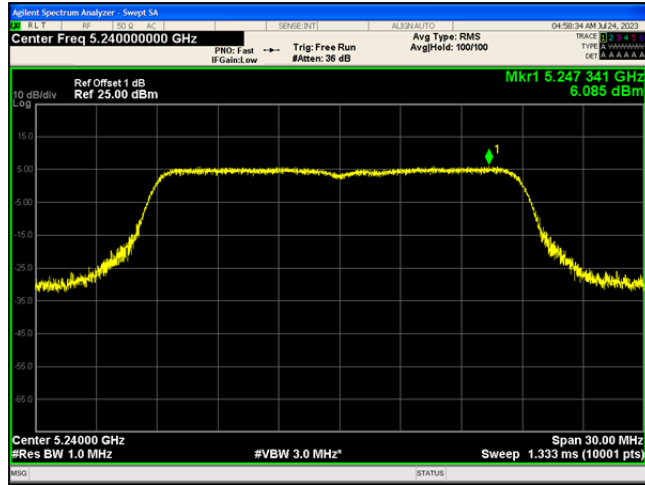

802.11n(HT40)_5795

802.11ac(VHT20)_5180

802.11ac(VHT20)_5200

802.11ac(VHT20)_5240

802.11ac(VHT20)_5745

802.11ac(VHT20)_5785

802.11ac(VHT20)_5825

802.11ac(VHT40)_5190

802.11ac(VHT40)_5230

802.11ac(VHT40)_5755

802.11ac(VHT40)_5795

802.11ac(VHT80)_5210

802.11ac(VHT80)_5775

Appendix D: Frequency Stability

Test Result

Voltage							
Test Mode	Channel	Voltage [Vdc]	Temperature (°C)	Deviation (Hz)	Deviation (ppm)	Limit (ppm)	Verdict
20MHz	5180	NV	NT	2000	0.3861	20	PASS
		LV	NT	2000	0.3861	20	PASS
		HV	NT	2000	0.3861	20	PASS
	5200	NV	NT	4000	0.769231	20	PASS
		LV	NT	3000	0.576923	20	PASS
		HV	NT	2000	0.384615	20	PASS
	5240	NV	NT	4000	0.763359	20	PASS
		LV	NT	2000	0.381679	20	PASS
		HV	NT	2000	0.381679	20	PASS
	5745	NV	NT	-11000	-1.914708	20	PASS
		LV	NT	-11000	-1.914708	20	PASS
		HV	NT	-12000	-2.088773	20	PASS
	5785	NV	NT	-11000	-1.901469	20	PASS
		LV	NT	-12000	-2.07433	20	PASS
		HV	NT	-12000	-2.07433	20	PASS
5825	NV	NT	-7000	-1.201717	20	PASS	
	LV	NT	-9000	-1.545064	20	PASS	
	HV	NT	-10000	-1.716738	20	PASS	
40MHz	5190	NV	NT	-10000	-1.926782	20	PASS
		LV	NT	-10000	-1.926782	20	PASS
		HV	NT	-10000	-1.926782	20	PASS
	5230	NV	NT	-10000	-1.912046	20	PASS
		LV	NT	-10000	-1.912046	20	PASS
		HV	NT	-10000	-1.912046	20	PASS
	5755	NV	NT	-12000	-2.085143	20	PASS
		LV	NT	-12000	-2.085143	20	PASS
		HV	NT	-12000	-2.085143	20	PASS
5795	NV	NT	-11000	-1.898188	20	PASS	
	LV	NT	-12000	-2.070751	20	PASS	
	HV	NT	-12000	-2.070751	20	PASS	
80MHz	5210	NV	NT	-11000	-2.111324	20	PASS
		LV	NT	-12000	-2.303263	20	PASS
		HV	NT	-12000	-2.303263	20	PASS
	5775	NV	NT	-9000	-1.701323	20	PASS
		LV	NT	-9000	-1.701323	20	PASS
		HV	NT	-9000	-1.701323	20	PASS