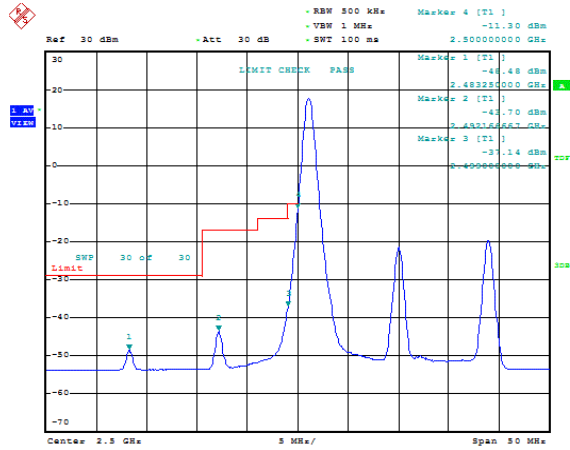

Date: 19.NOV.2020 10:37:18

Band7-20MHz-QPSK-21350-1RB#99

Date: 19.NOV.2020 10:37:41

Band7-20MHz-QPSK-21350-100RB#0

Date: 19.NOV.2020 10:38:05

Band7-20MHz-16QAM-20850-1RB#0

Date: 19.NOV.2020 10:36:09

Band7-20MHz-16QAM-20850-1RB#99