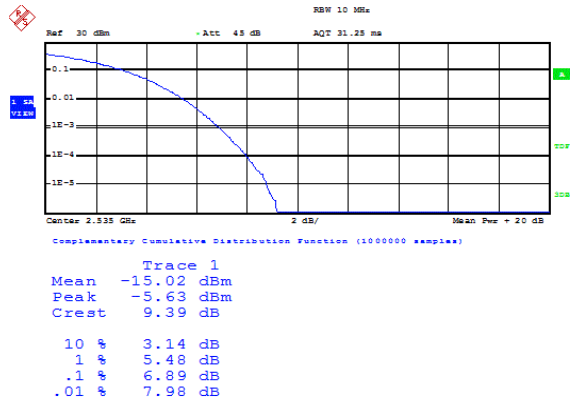

Date: 12.NOV.2020 08:38:55

Band7-15MHz-QPSK-20825-1RB#0

Date: 12.NOV.2020 08:41:06

Band7-15MHz-QPSK-20825-75RB#0

Date: 12.NOV.2020 08:41:24

Band7-15MHz-QPSK-21100-1RB#0

Date: 12.NOV.2020 08:41:44

Band7-15MHz-QPSK-21100-75RB#0