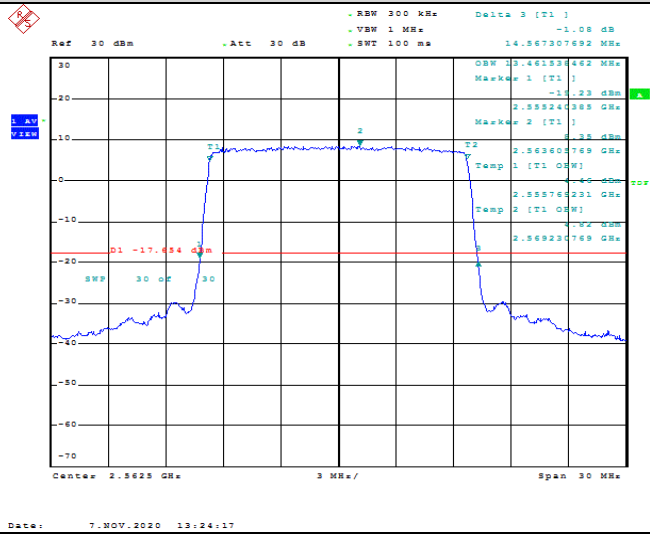

Band7-10MHz-16QAM-2100-50RB#0-8.974

Band7-10MHz-16QAM-21400-50RB#0-8.974

Band7-15MHz-QPSK-20825-75RB#0-13.558

Band7-15MHz-QPSK-21100-75RB#0-13.462

Band7-15MHz-QPSK-21375-75RB#0-13.462

Band7-15MHz-16QAM-20825-75RB#0-13.51