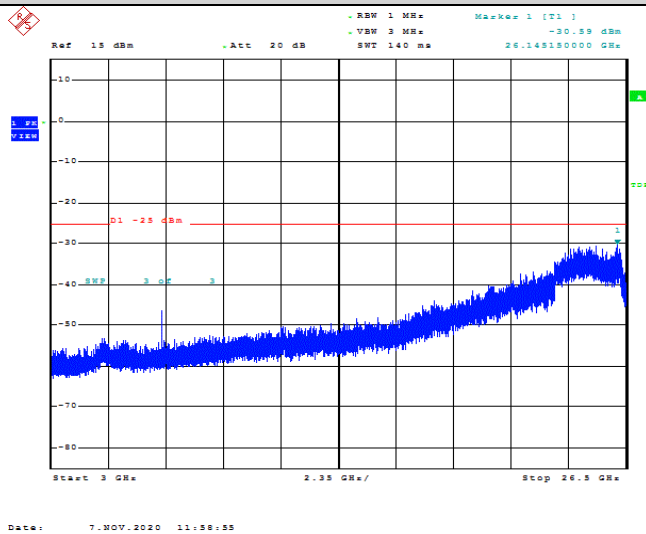

Band7-5MHz-16QAM-20775-1RB#0-Range3:3000~26500MHz

Band7-5MHz-16QAM-21100-1RB#0-Range1:30~1000MHz