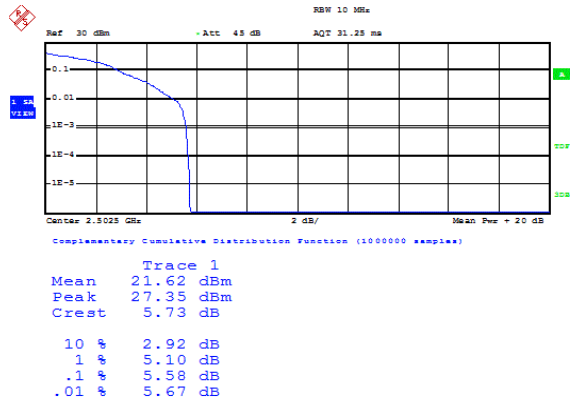

Band7-5MHz-16QAM-20775-1RB#0

Date: 12.NOV.2020 08:33:48