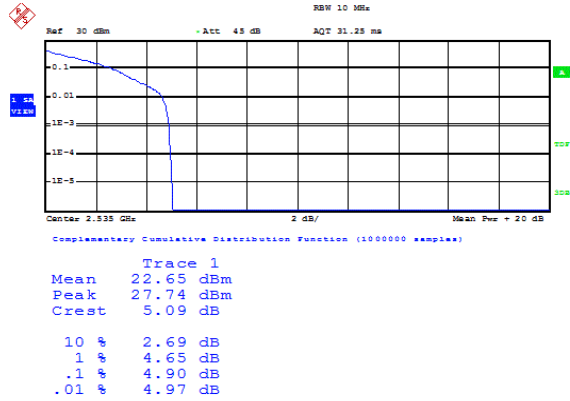

Test Graphs

Band7-5MHz-QPSK-20775-1RB#0

Date: 12.NOV.2020 09:39:39

Band7-5MHz-QPSK-20775-25RB#0

Date: 12.NOV.2020 09:39:57

Band7-5MHz-QPSK-21100-1RB#0

Date: 12.NOV.2020 08:34:18

Band7-5MHz-QPSK-21100-25RB#0