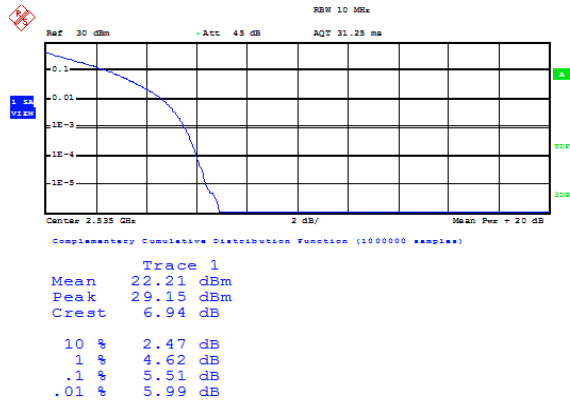

Test Graphs

Band7-5MHz-QPSK-20775-1RB#0

Date: 12.NOV.2020 09:39:39

Band7-5MHz-QPSK-20775-25RB#0

Date: 12.NOV.2020 09:39:57

Band7-5MHz-QPSK-21100-1RB#0

Date: 12.NOV.2020 08:34:18

Band7-5MHz-QPSK-21100-25RB#0