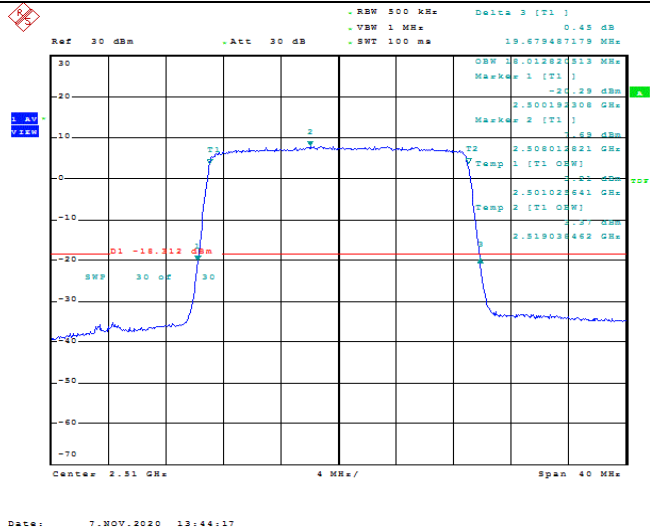

Band7-15MHz-16QAM-21100-75RB#0-13.462

Band7-15MHz-16QAM-21375-75RB#0-13.462

Band7-20MHz-QPSK-20850-100RB#0-18.077

Band7-20MHz-QPSK-21100-100RB#0-17.949

Band7-20MHz-QPSK-21350-100RB#0-18.013

Band7-20MHz-16QAM-20850-100RB#0-18.013