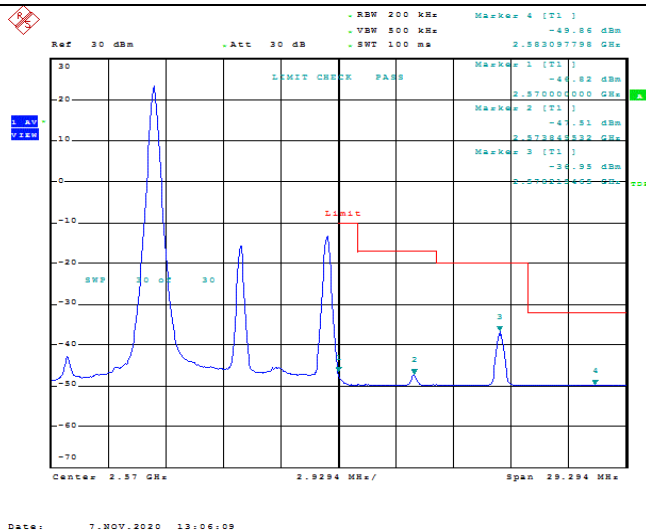

Band7-10MHz-QPSK-21400-1RB#49

Band7-10MHz-QPSK-21400-50RB#0

Band7-10MHz-16QAM-20800-1RB#0