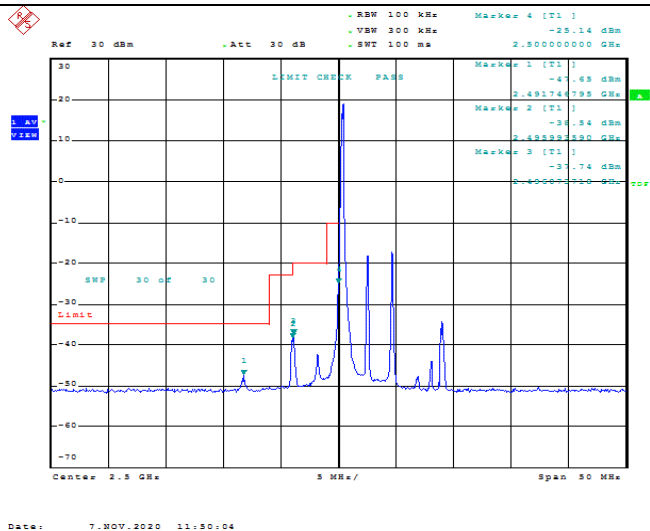

Test Graphs

Band7-5MHz-QPSK-20775-1RB#0

Band7-5MHz-QPSK-20775-1RB#24

Band7-5MHz-QPSK-20775-25RB#0

Band7-5MHz-QPSK-21425-1RB#0

Band7-5MHz-QPSK-21425-1RB#24

Band7-5MHz-QPSK-21425-25RB#0

Band7-5MHz-16QAM-20775-1RB#0