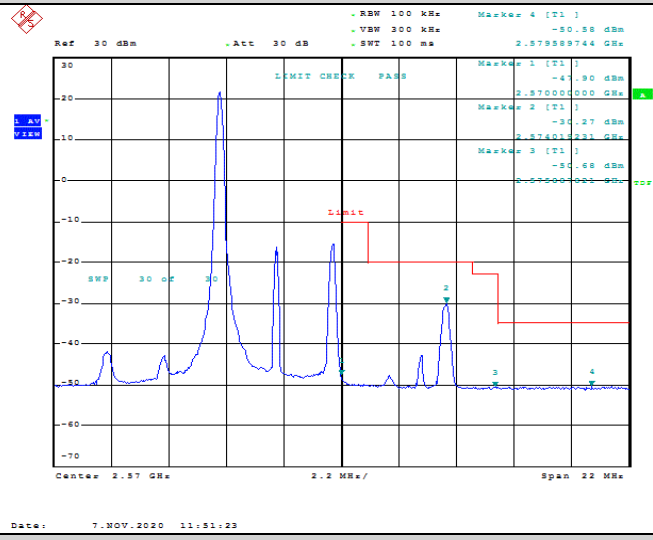

Test Graphs

Band7-5MHz-QPSK-20775-1RB#0

Band7-5MHz-QPSK-20775-1RB#24

Band7-5MHz-QPSK-20775-25RB#0

Band7-5MHz-QPSK-21425-1RB#0

Band7-5MHz-QPSK-21425-1RB#24

Band7-5MHz-QPSK-21425-25RB#0

Band7-5MHz-16QAM-20775-1RB#0