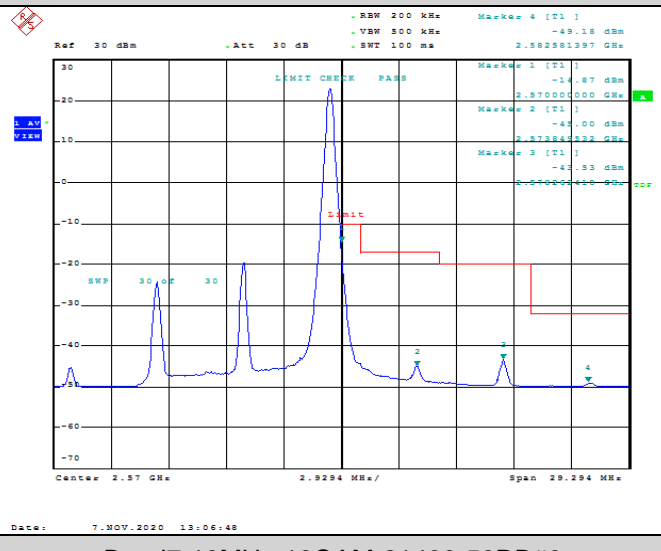

Band7-10MHz-16QAM-21400-1RB#49