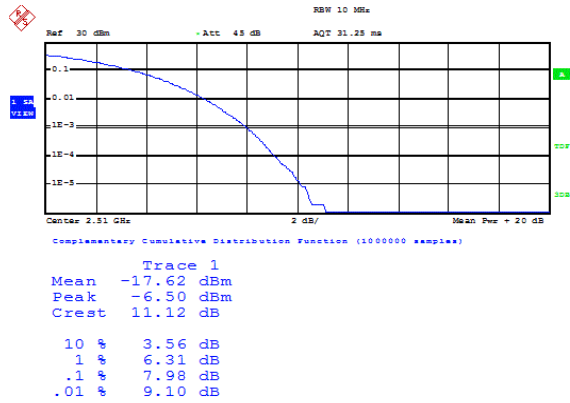

Band7-20MHz-16QAM-20850-1RB#0

Date: 12.NOV.2020 08:44:56