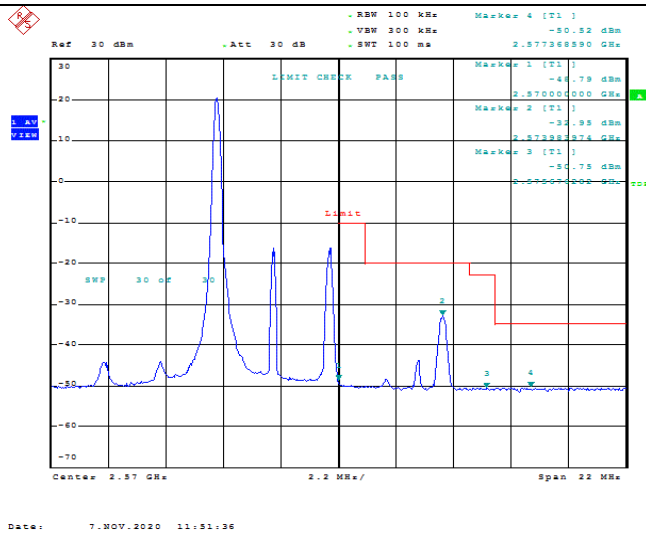

Band7-5MHz-16QAM-21425-1RB#24