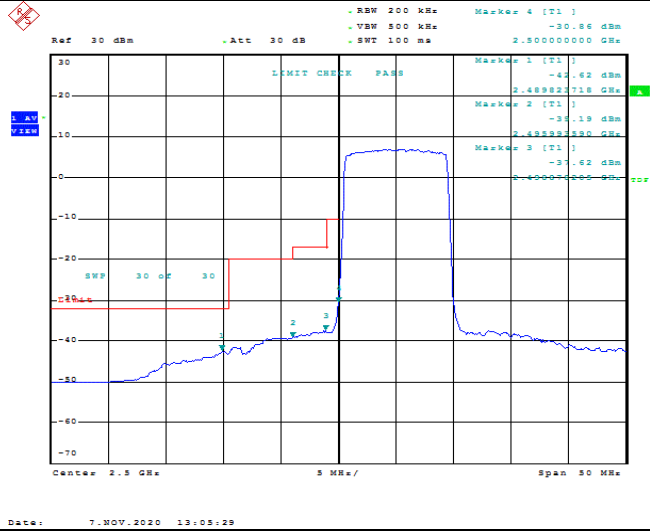

Band7-10MHz-QPSK-21400-1RB#0