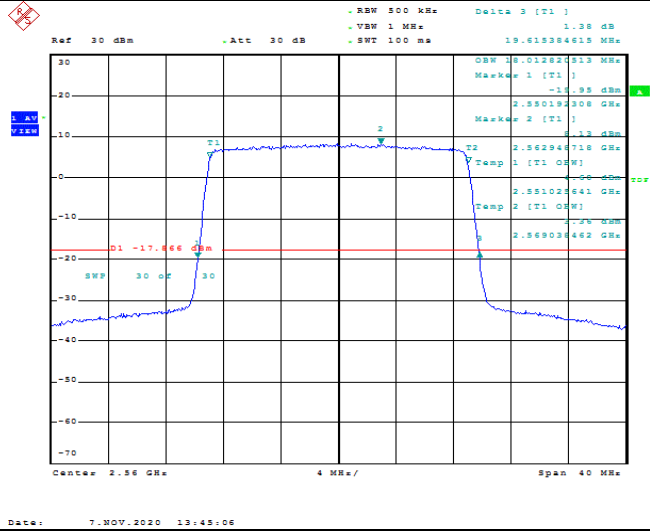

Band7-20MHz-16QAM-21350-100RB#0-18.013