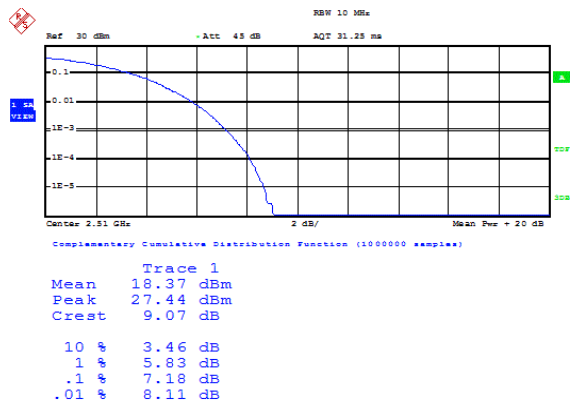

Band7-20MHz-16QAM-20850-100RB#0

Date: 12.NOV.2020 08:45:14

Band7-20MHz-16QAM-21100-1RB#0