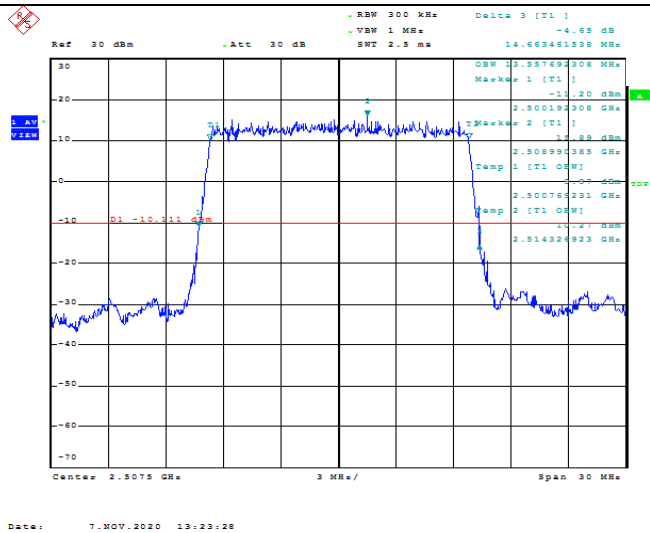

Band7-15MHz-QPSK-21100-75RB#0-13.462

Band7-15MHz-QPSK-21375-75RB#0-13.462

Band7-15MHz-16QAM-20825-75RB#0-13.51