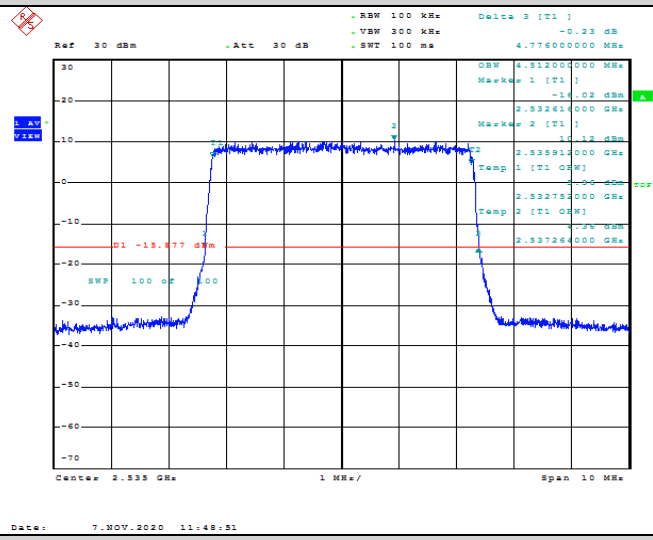

Band7-5MHz-16QAM-21425-25RB#0-4.512