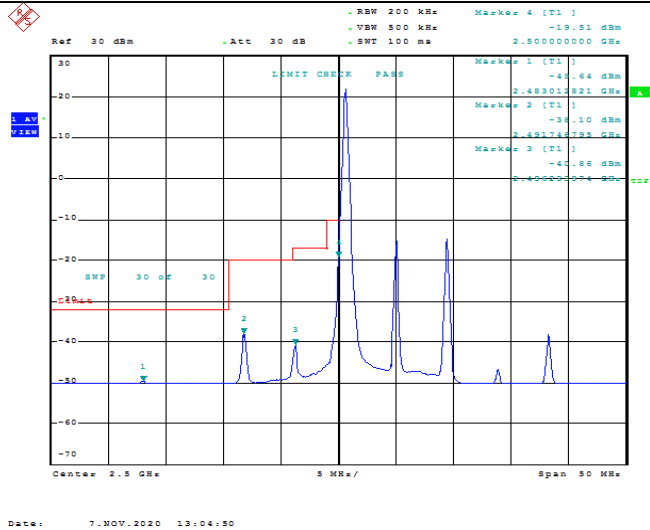

Band7-10MHz-16QAM-20800-1RB#49