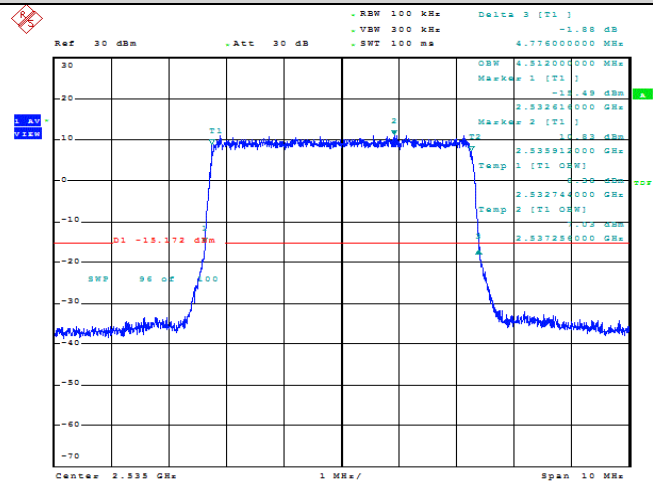

Band7-5MHz-QPSK-21100-25RB#0-4.512

Date: 7.NOV.2020 11:48:33