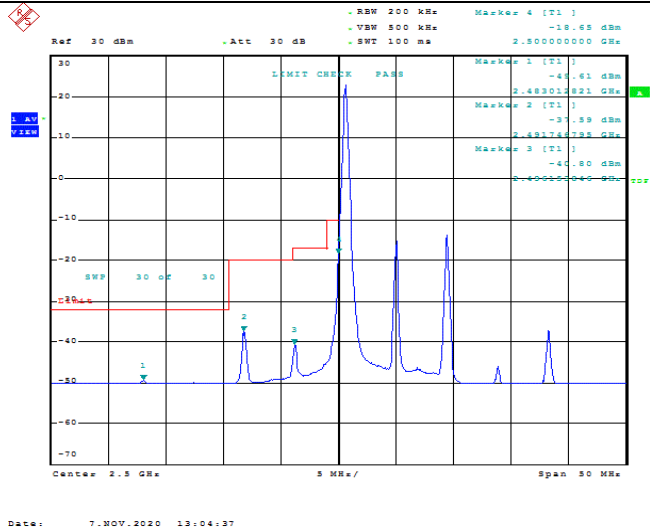

Band7-10MHz-QPSK-20800-1RB#49

Band7-10MHz-QPSK-20800-50RB#0

Band7-10MHz-QPSK-21400-1RB#0