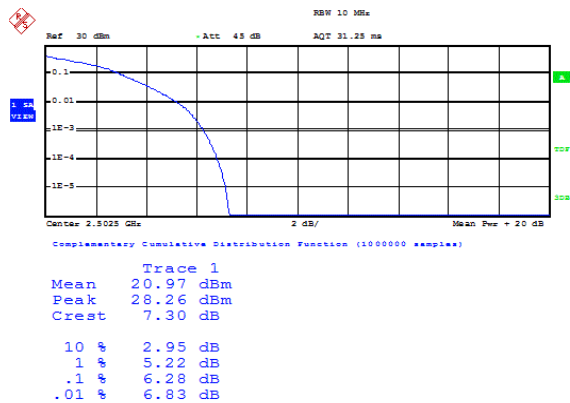

Band7-5MHz-16QAM-20775-25RB#0

Date: 12.NOV.2020 08:34:06

Band7-5MHz-16QAM-21100-1RB#0