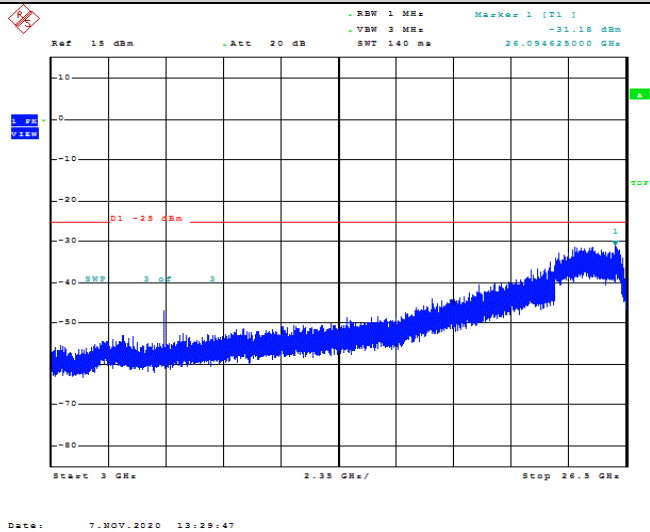

Band7-15MHz-16QAM-21100-1RB#0-Range3:3000~26500MHz

Band7-15MHz-16QAM-21375-1RB#0-Range1:30~1000MHz