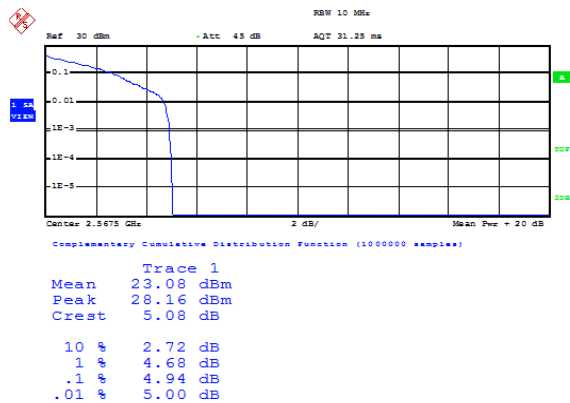

Band7-5MHz-QPSK-21425-1RB#0

Date: 12.NOV.2020 08:34:56

Band7-5MHz-QPSK-21425-25RB#0