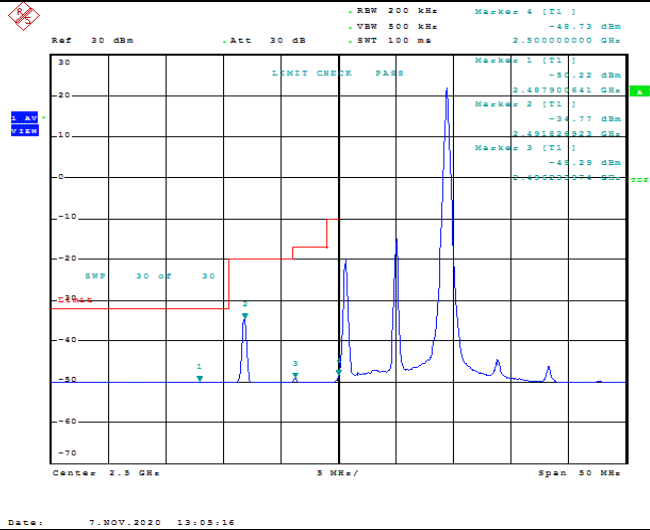

Band7-10MHz-16QAM-20800-50RB#0