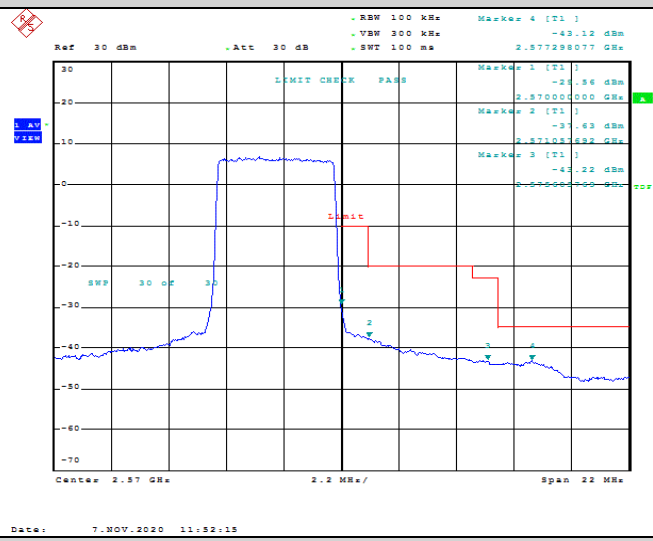

Test Graphs

Band7-5MHz-QPSK-20775-1RB#0

Band7-5MHz-QPSK-20775-1RB#24

Band7-5MHz-QPSK-20775-25RB#0

Band7-5MHz-QPSK-21425-1RB#0

Band7-5MHz-QPSK-21425-1RB#24

Band7-5MHz-QPSK-21425-25RB#0

Band7-5MHz-16QAM-20775-1RB#0