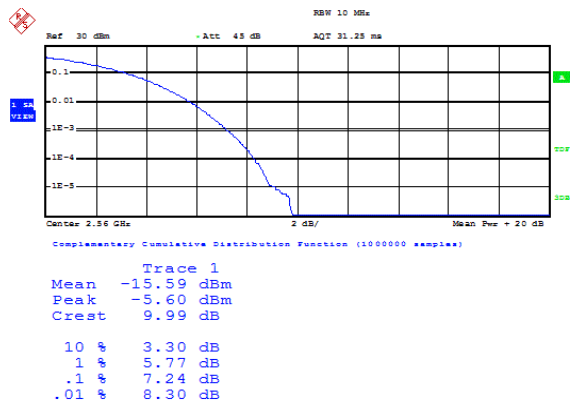

Band7-20MHz-16QAM-21350-1RB#0

Date: 12.NOV.2020 08:46:11

Band7-20MHz-16QAM-21350-100RB#0