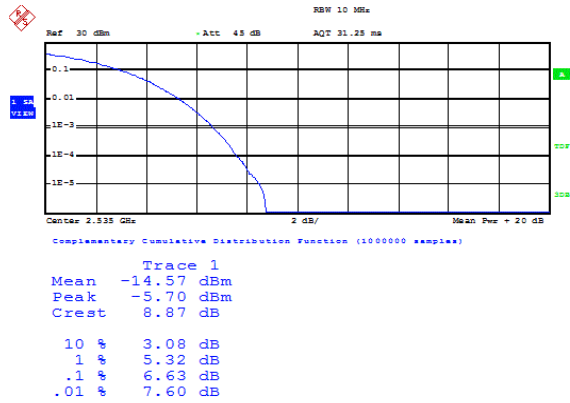

Date: 12.NOV.2020 08:41:52