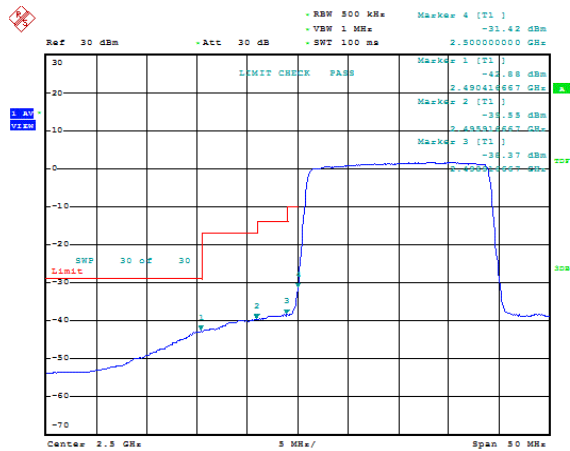

Band7-20MHz-16QAM-20850-100RB#0

Date: 19.NOV.2020 10:36:57

Band7-20MHz-16QAM-21350-1RB#0