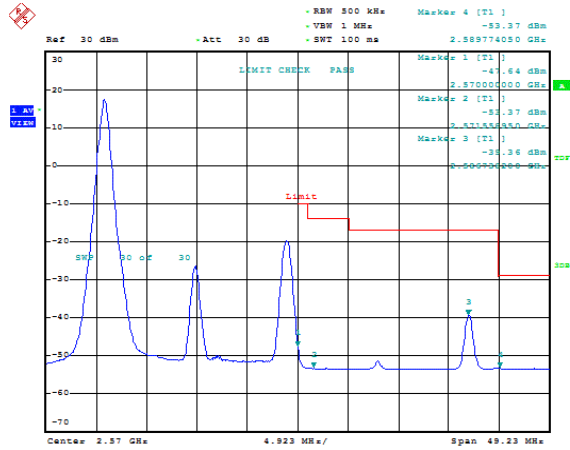

Date: 19.NOV.2020 10:37:29