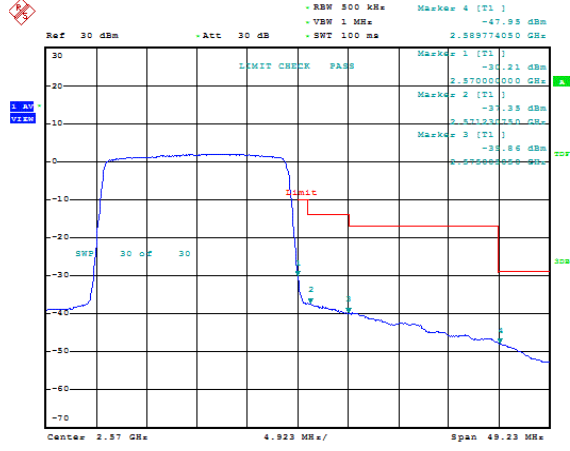

Date: 19.NOV.2020 10:36:33

Band7-20MHz-16QAM-20850-100RB#0

Date: 19.NOV.2020 10:36:57

Band7-20MHz-16QAM-21350-1RB#0

Date: 19.NOV.2020 10:37:29

Band7-20MHz-16QAM-21350-1RB#99

Date: 19.NOV.2020 10:37:52

Band7-20MHz-16QAM-21350-100RB#0