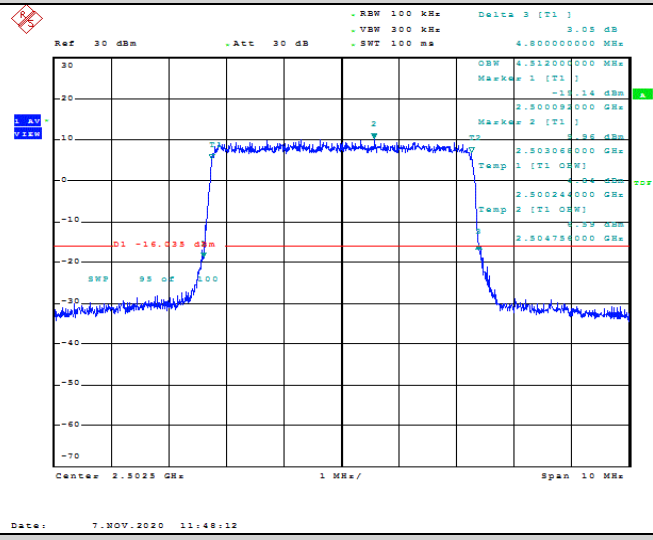

Test Graphs

Band7-5MHz-QPSK-20775-25RB#0-4.504

Date: 7.NOV.2020 11:47:54

Band7-5MHz-QPSK-21100-25RB#0-4.512

Date: 7.NOV.2020 11:48:33

Band7-5MHz-QPSK-21425-25RB#0-4.504

Date: 7.NOV.2020 11:49:12

Band7-5MHz-16QAM-20775-25RB#0-4.512