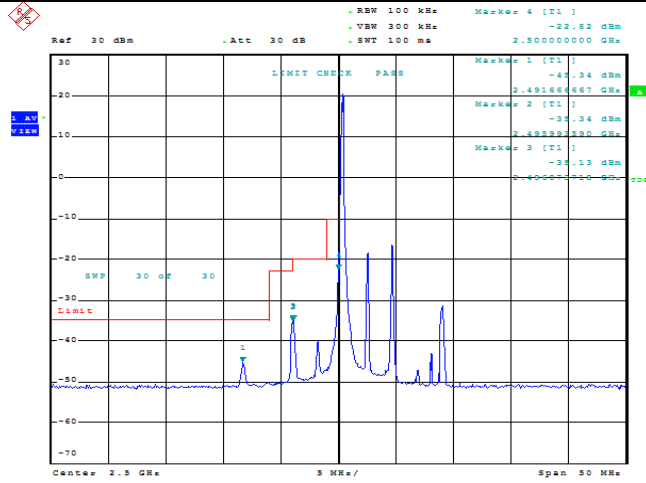

Test Graphs

Band7-5MHz-QPSK-20775-1RB#0