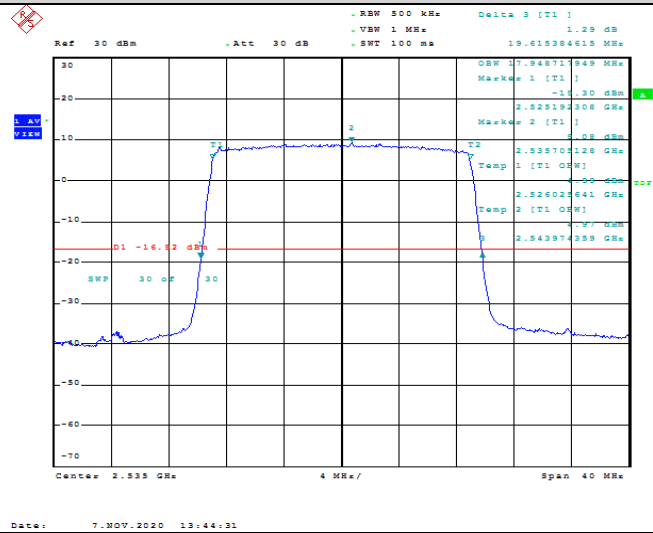

Band7-15MHz-16QAM-21100-75RB#0-13.462

Band7-15MHz-16QAM-21375-75RB#0-13.462

Band7-20MHz-QPSK-20850-100RB#0-18.077

Band7-20MHz-QPSK-21100-100RB#0-17.949

Band7-20MHz-QPSK-21350-100RB#0-18.013

Band7-20MHz-16QAM-20850-100RB#0-18.013