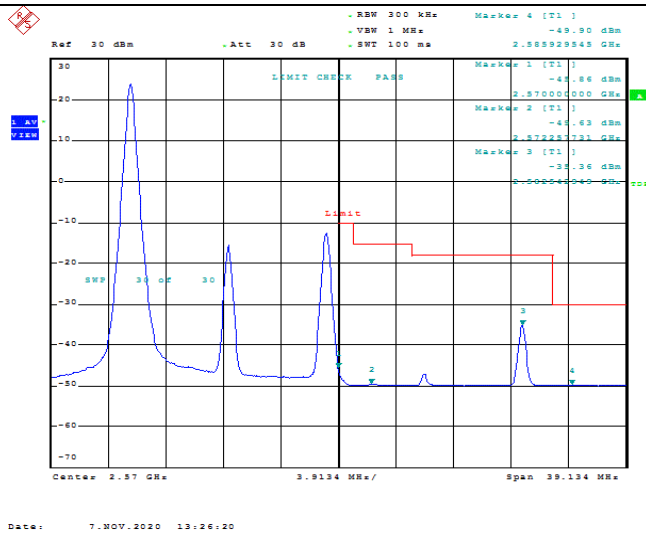

Band7-10MHz-16QAM-21400-1RB#0

Band7-10MHz-16QAM-21400-1RB#49

Band7-10MHz-16QAM-21400-50RB#0

Band7-15MHz-QPSK-20825-1RB#0

Band7-15MHz-QPSK-20825-1RB#74

Band7-15MHz-QPSK-20825-75RB#0

Band7-15MHz-QPSK-21375-1RB#0