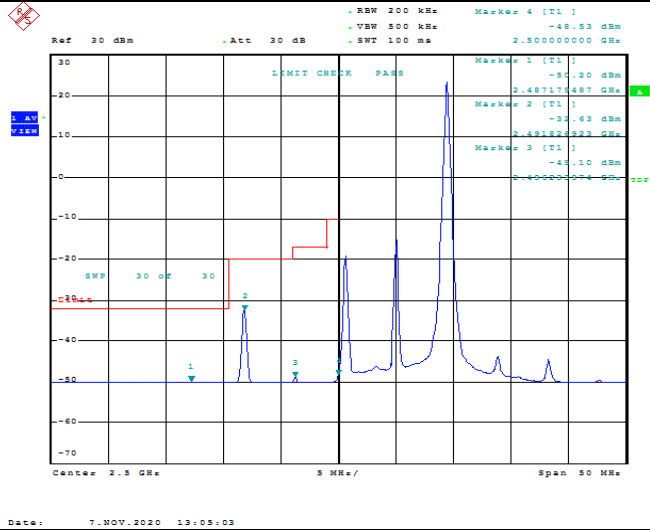

Band7-10MHz-QPSK-20800-1RB#49

Band7-10MHz-QPSK-20800-50RB#0