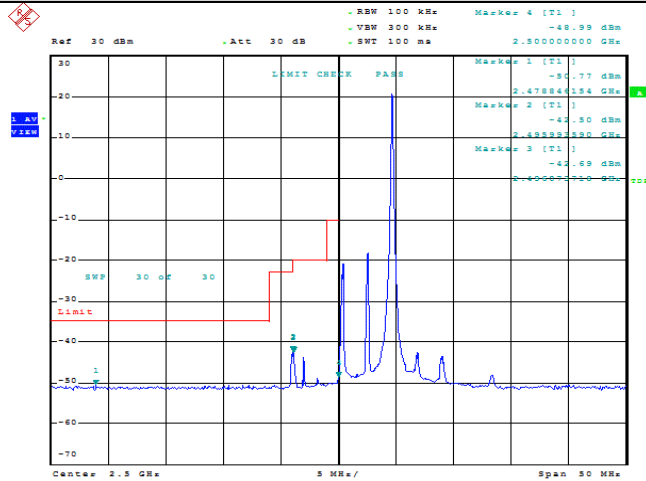

Band7-5MHz-QPSK-20775-1RB#24