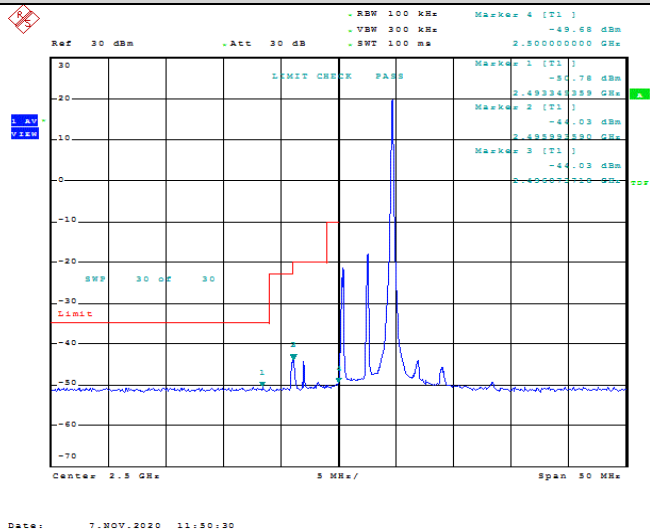

Band7-5MHz-16QAM-20775-25RB#0