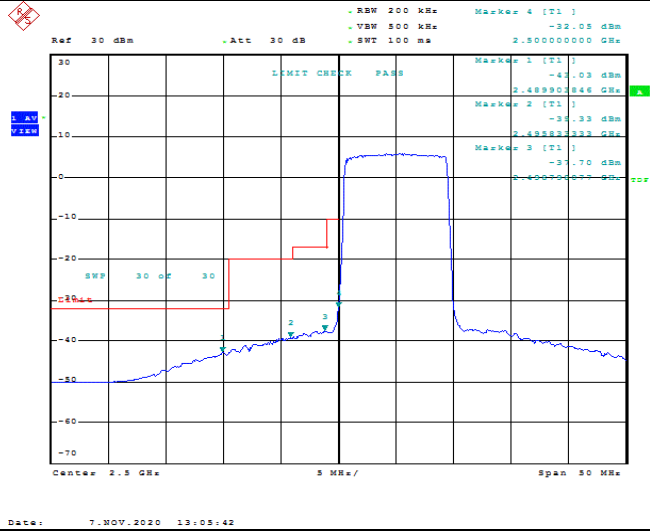

Band7-10MHz-16QAM-21400-1RB#0