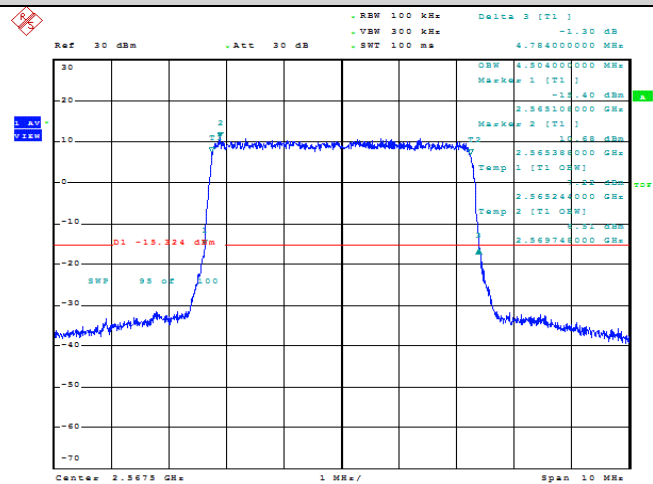

Test Graphs

Band7-5MHz-QPSK-20775-25RB#0-4.504

Date: 7.NOV.2020 11:47:54

Band7-5MHz-QPSK-21100-25RB#0-4.512

Date: 7.NOV.2020 11:48:33

Band7-5MHz-QPSK-21425-25RB#0-4.504

Date: 7.NOV.2020 11:49:12

Band7-5MHz-16QAM-20775-25RB#0-4.512