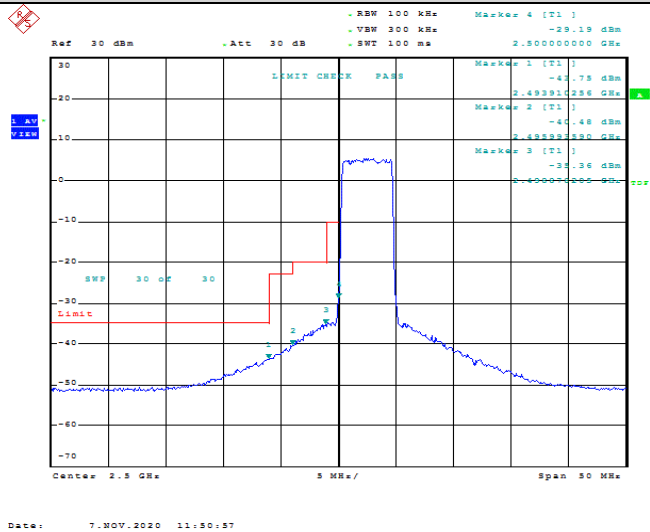

Band7-5MHz-16QAM-21425-1RB#0