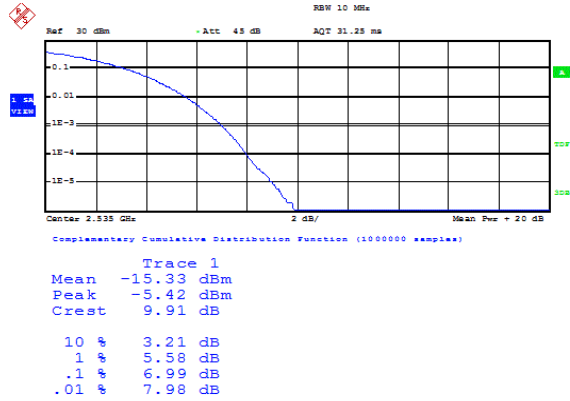

Date: 12.NOV.2020 08:45:49