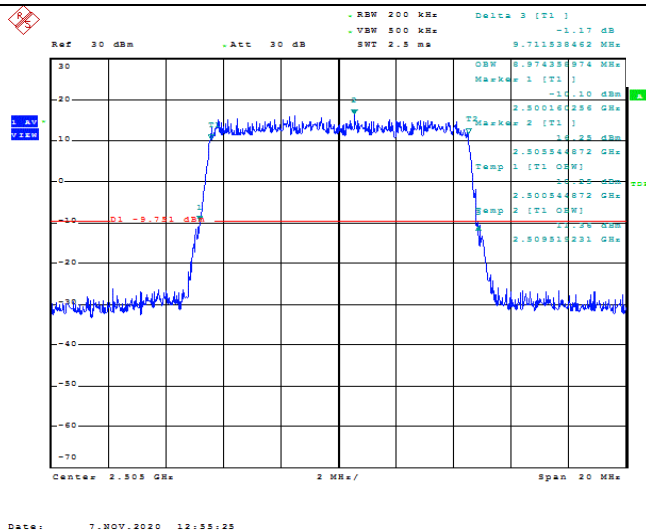

Band7-10MHz-QPSK-21100-50RB#0-8.974