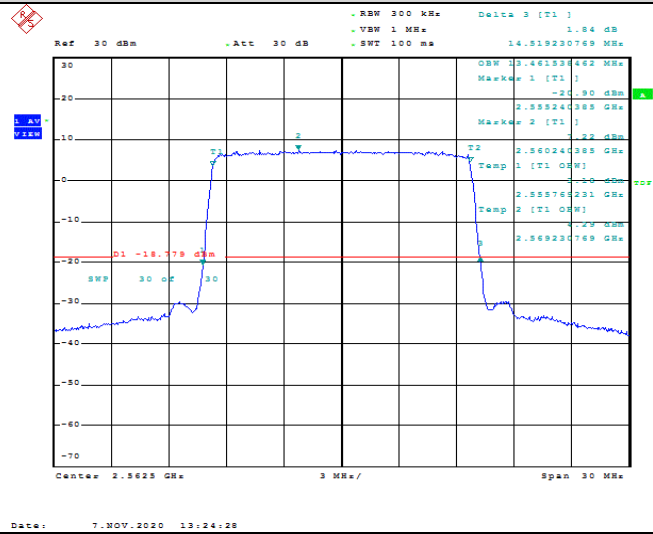

Band7-20MHz-QPSK-20850-100RB#0-18.077