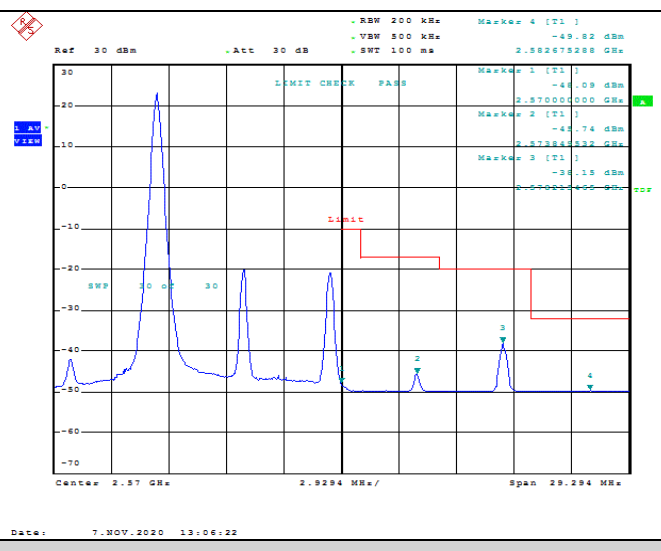

Band7-10MHz-16QAM-21400-1RB#49

Band7-10MHz-16QAM-21400-50RB#0

Band7-15MHz-QPSK-20825-1RB#0