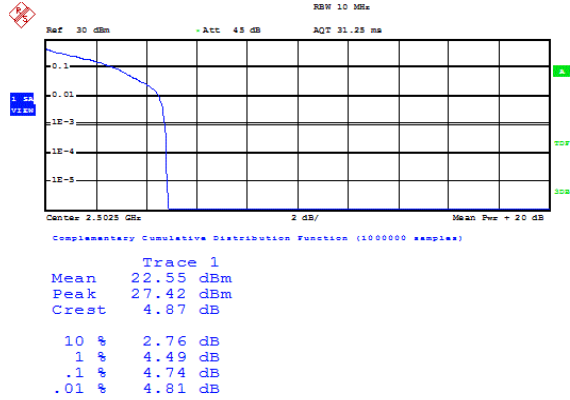

Test Graphs

Band7-5MHz-QPSK-20775-1RB#0

Date: 12.NOV.2020 09:39:39