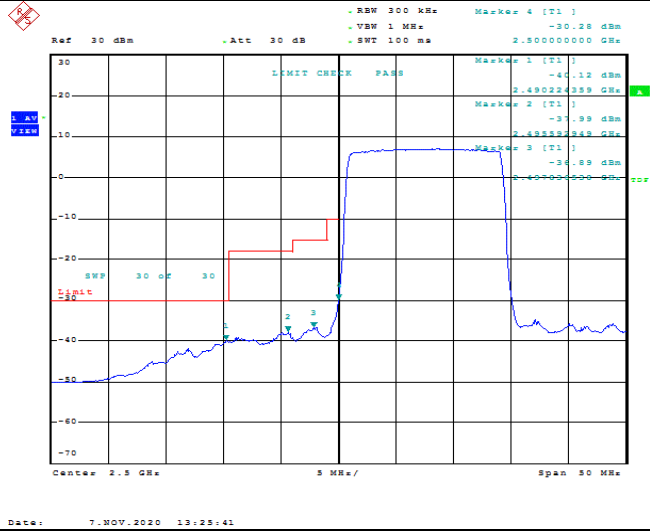

Band7-10MHz-16QAM-21400-1RB#0

Band7-10MHz-16QAM-21400-1RB#49

Band7-10MHz-16QAM-21400-50RB#0

Band7-15MHz-QPSK-20825-1RB#0

Band7-15MHz-QPSK-20825-1RB#74

Band7-15MHz-QPSK-20825-75RB#0

Band7-15MHz-QPSK-21375-1RB#0