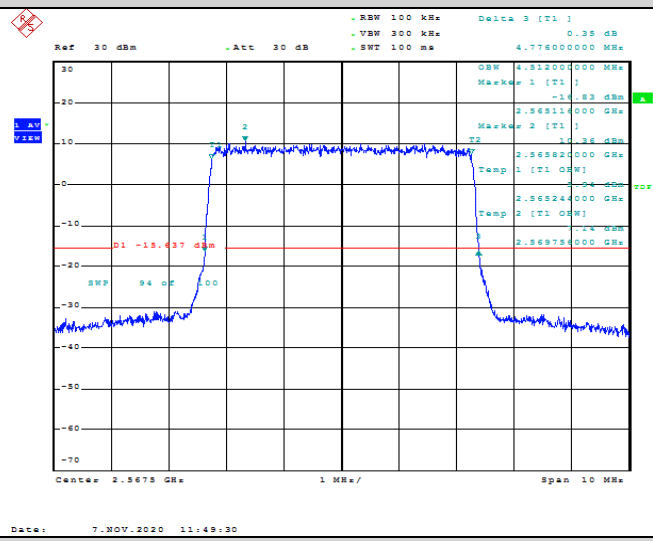

Band7-10MHz-QPSK-20800-50RB#0-8.974