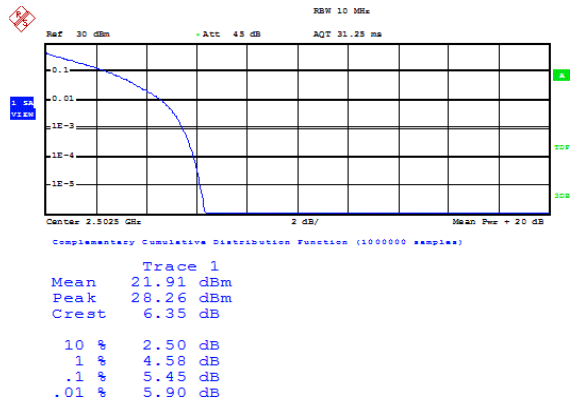

Band7-5MHz-QPSK-20775-25RB#0

Date: 12.NOV.2020 09:39:57

Band7-5MHz-QPSK-21100-1RB#0