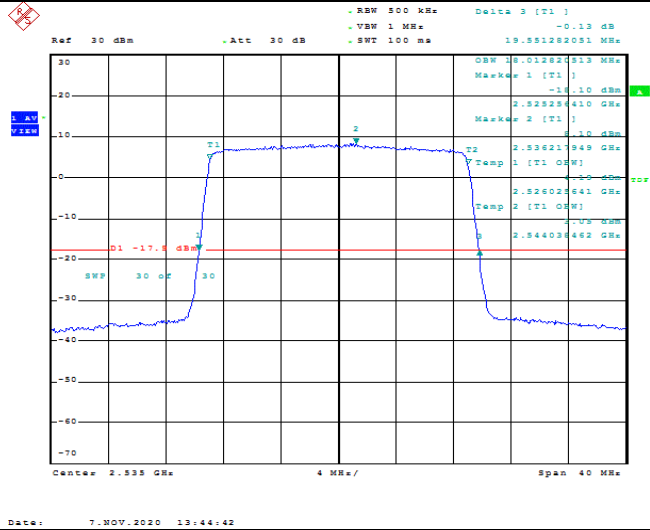

Band7-20MHz-16QAM-21100-100RB#0-18.013