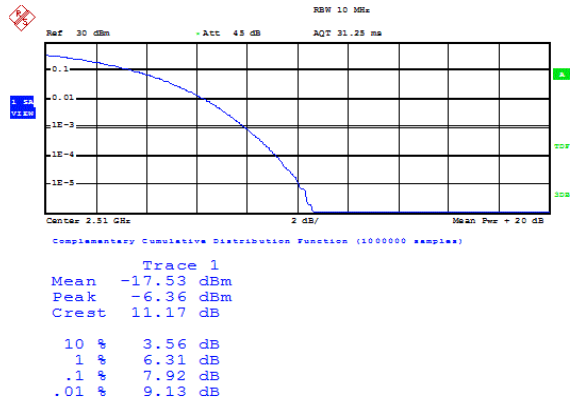

Band7-20MHz-QPSK-20850-1RB#0

Date: 12.NOV.2020 08:44:48