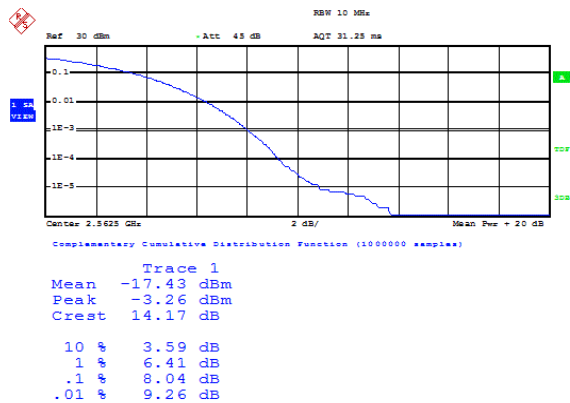

Band7-15MHz-16QAM-21375-1RB#0

Date: 12.NOV.2020 08:42:29

Band7-15MHz-16QAM-21375-75RB#0