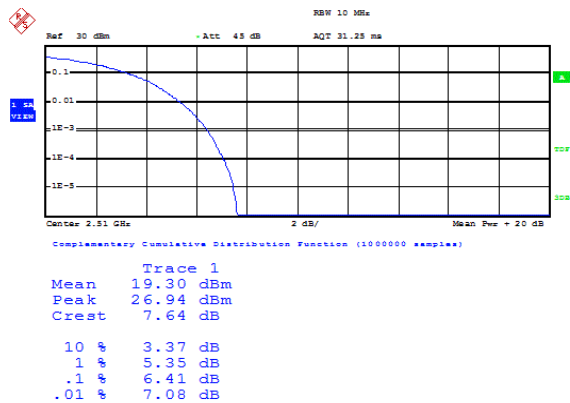

Band7-20MHz-QPSK-20850-100RB#0

Date: 12.NOV.2020 08:45:05

Band7-20MHz-QPSK-21100-1RB#0