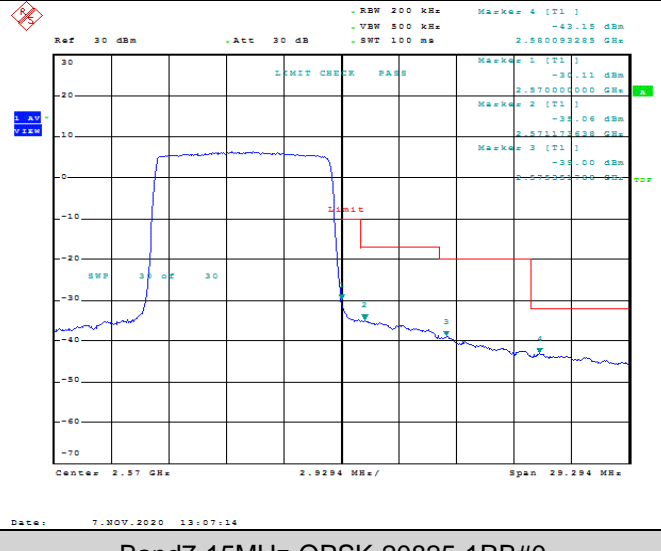

Band7-10MHz-16QAM-21400-50RB#0

Band7-15MHz-QPSK-20825-1RB#0