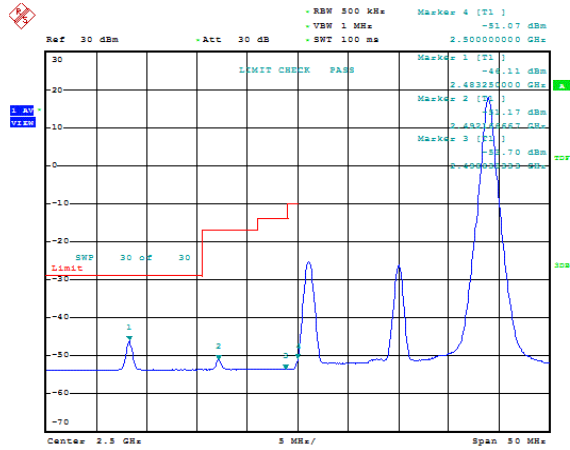

Date: 19.NOV.2020 10:37:18

Band7-20MHz-QPSK-21350-1RB#99

Date: 19.NOV.2020 10:37:41

Band7-20MHz-QPSK-21350-100RB#0

Date: 19.NOV.2020 10:38:05

Band7-20MHz-16QAM-20850-1RB#0

Date: 19.NOV.2020 10:36:09

Band7-20MHz-16QAM-20850-1RB#99