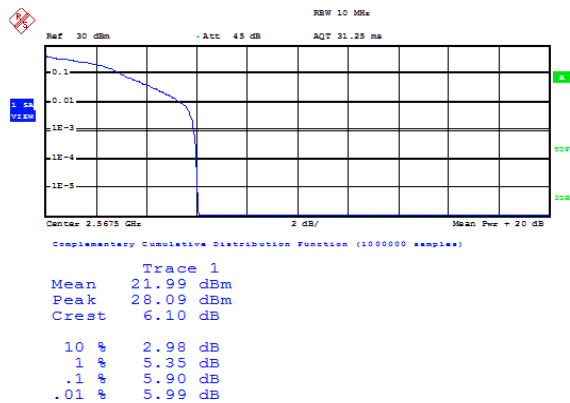

Band7-5MHz-16QAM-21425-1RB#0

Date: 12.NOV.2020 08:35:04

Band7-5MHz-16QAM-21425-25RB#0