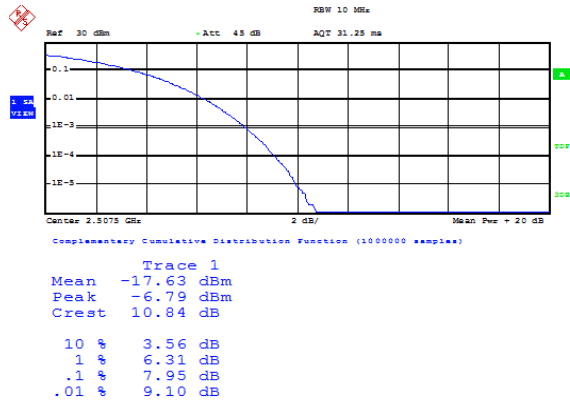

Band7-15MHz-16QAM-20825-1RB#0

Date: 12.NOV.2020 08:41:15