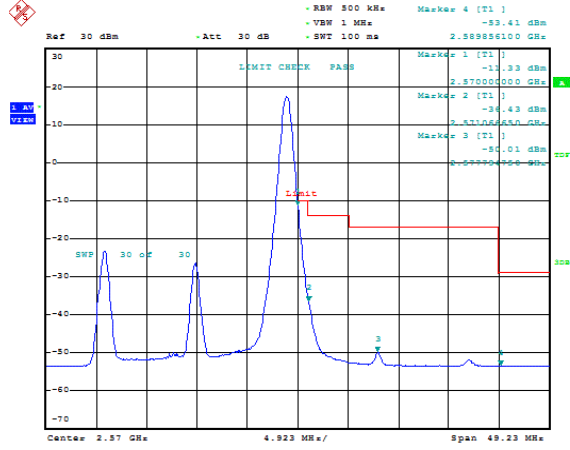

Date: 19.NOV.2020 10:36:33

Band7-20MHz-16QAM-20850-100RB#0

Date: 19.NOV.2020 10:36:57

Band7-20MHz-16QAM-21350-1RB#0

Date: 19.NOV.2020 10:37:29

Band7-20MHz-16QAM-21350-1RB#99

Date: 19.NOV.2020 10:37:52

Band7-20MHz-16QAM-21350-100RB#0