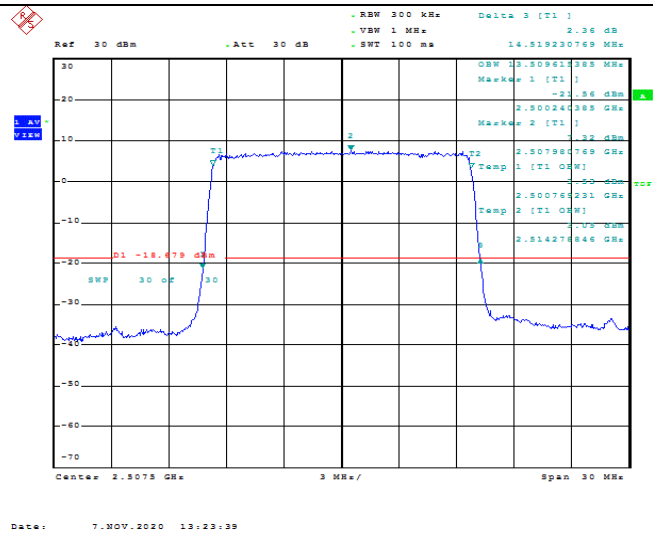

Band7-10MHz-16QAM-2100-50RB#0-8.974

Band7-10MHz-16QAM-21400-50RB#0-8.974

Band7-15MHz-QPSK-20825-75RB#0-13.558

Band7-15MHz-QPSK-21100-75RB#0-13.462

Band7-15MHz-QPSK-21375-75RB#0-13.462

Band7-15MHz-16QAM-20825-75RB#0-13.51