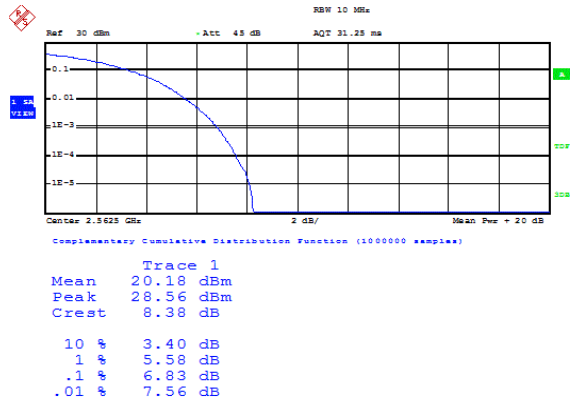

Date: 12.NOV.2020 08:42:46