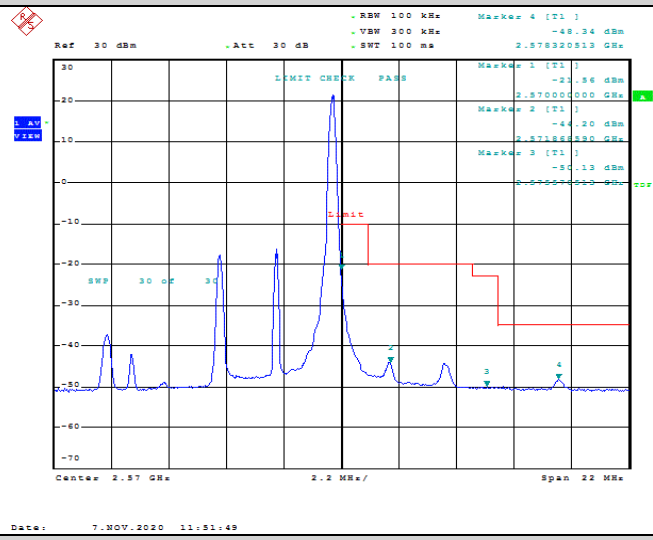

Test Graphs

Band7-5MHz-QPSK-20775-1RB#0

Band7-5MHz-QPSK-20775-1RB#24

Band7-5MHz-QPSK-20775-25RB#0

Band7-5MHz-QPSK-21425-1RB#0

Band7-5MHz-QPSK-21425-1RB#24

Band7-5MHz-QPSK-21425-25RB#0

Band7-5MHz-16QAM-20775-1RB#0