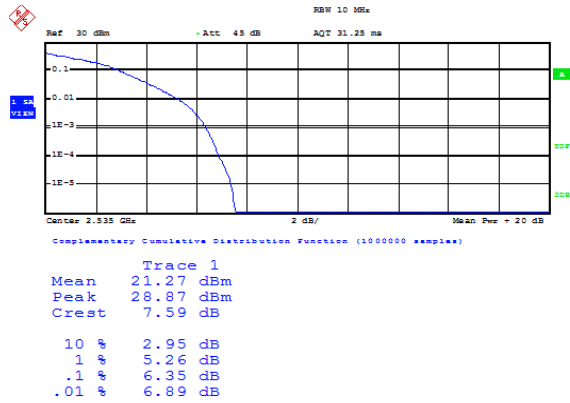

Band7-5MHz-16QAM-21100-25RB#0

Date: 12.NOV.2020 08:34:44