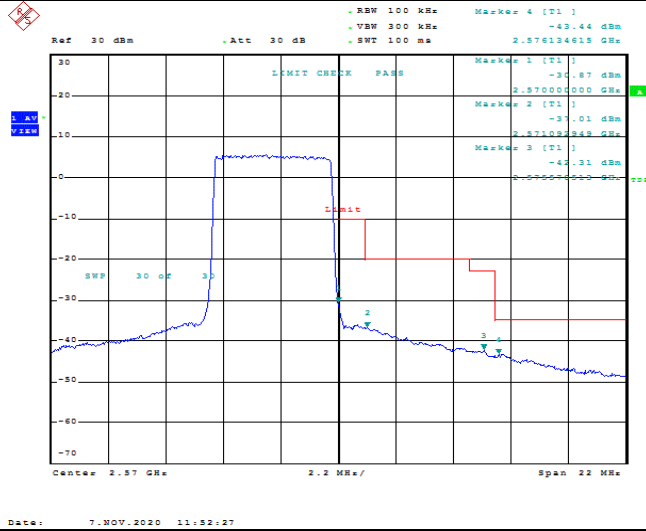

Band7-10MHz-QPSK-20800-1RB#0