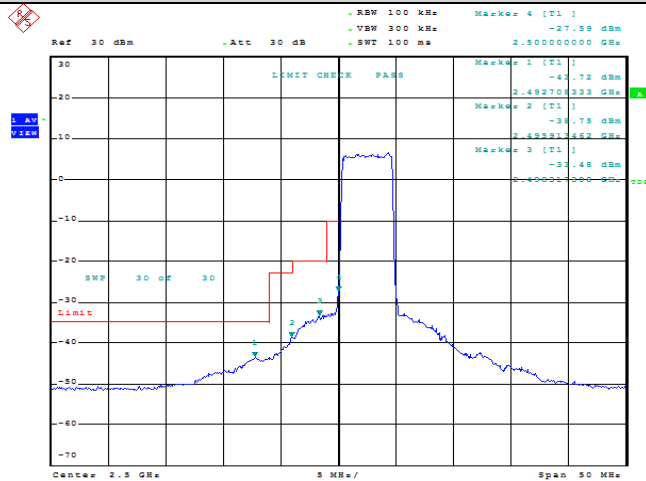

Test Graphs

Band7-5MHz-QPSK-20775-1RB#0

Band7-5MHz-QPSK-20775-1RB#24

Band7-5MHz-QPSK-20775-25RB#0

Band7-5MHz-QPSK-21425-1RB#0

Band7-5MHz-QPSK-21425-1RB#24

Band7-5MHz-QPSK-21425-25RB#0

Band7-5MHz-16QAM-20775-1RB#0