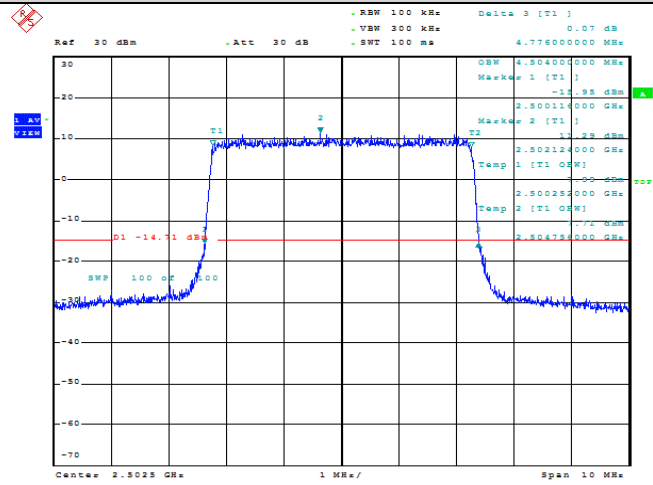

Test Graphs

Band7-5MHz-QPSK-20775-25RB#0-4.504

Date: 7.NOV.2020 11:47:54