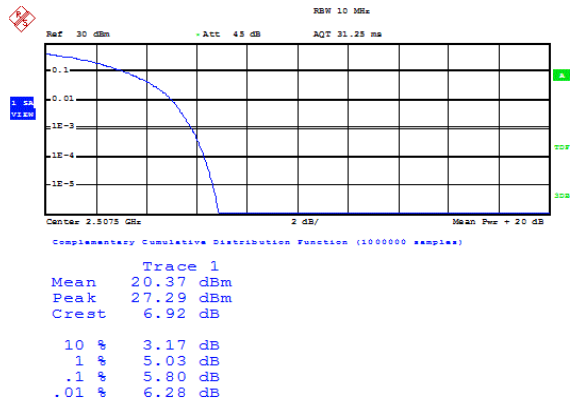

Band7-15MHz-QPSK-20825-75RB#0

Date: 12.NOV.2020 08:41:24

Band7-15MHz-QPSK-21100-1RB#0