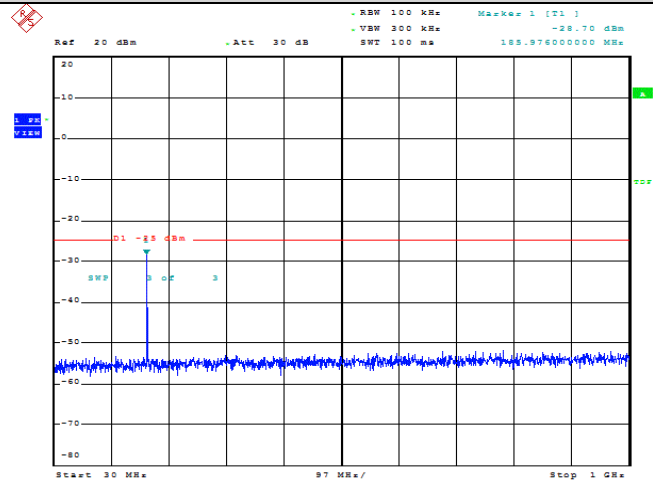

Test Graphs

Band7-5MHz-QPSK-20775-1RB#0-Range1:30~1000MHz

Date: 7.NOV.2020 11:58:00