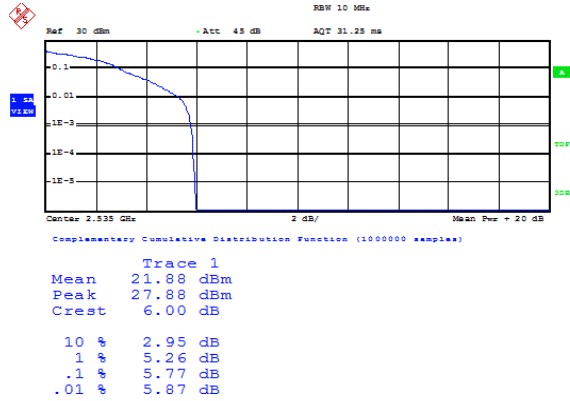

Date: 12.NOV.2020 08:34:26