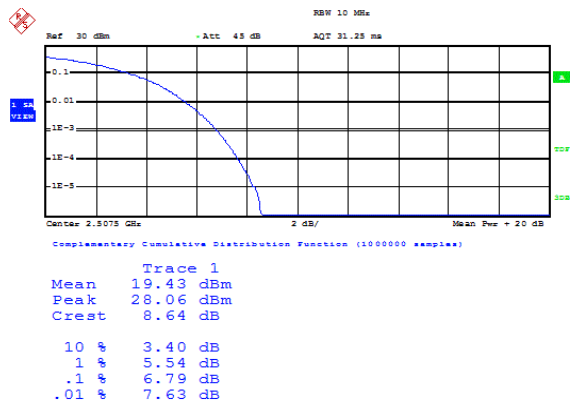

Band7-15MHz-16QAM-20825-75RB#0

Date: 12.NOV.2020 08:41:32

Band7-15MHz-16QAM-21100-1RB#0