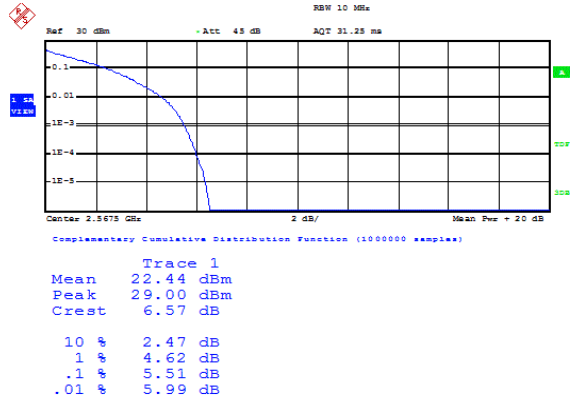

Date: 12.NOV.2020 08:35:13