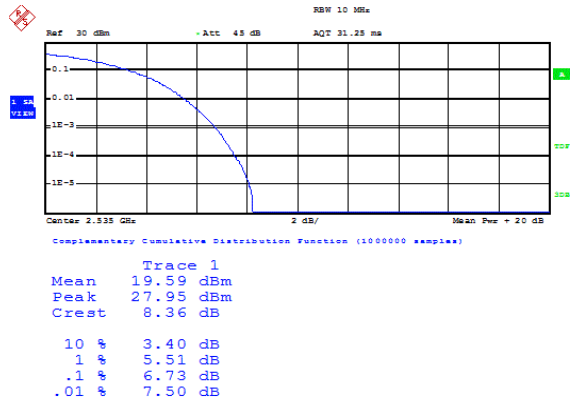

Band7-15MHz-16QAM-21100-75RB#0

Date: 12.NOV.2020 08:42:10