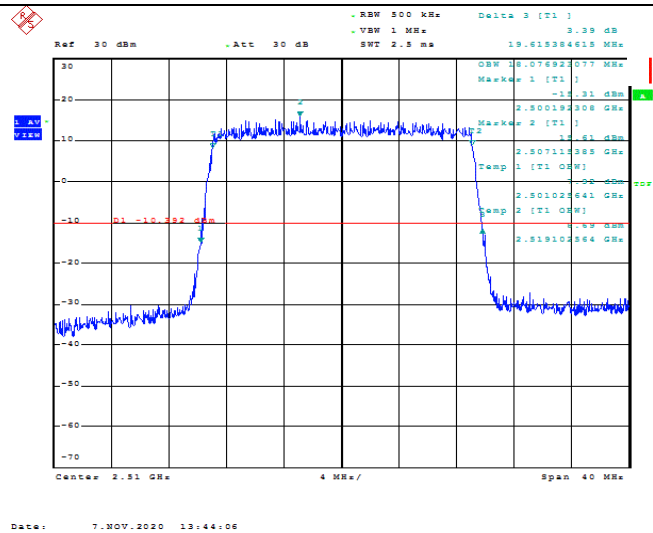

Band7-20MHz-QPSK-21100-100RB#0-17.949

Band7-20MHz-QPSK-21350-100RB#0-18.013

Band7-20MHz-16QAM-20850-100RB#0-18.013