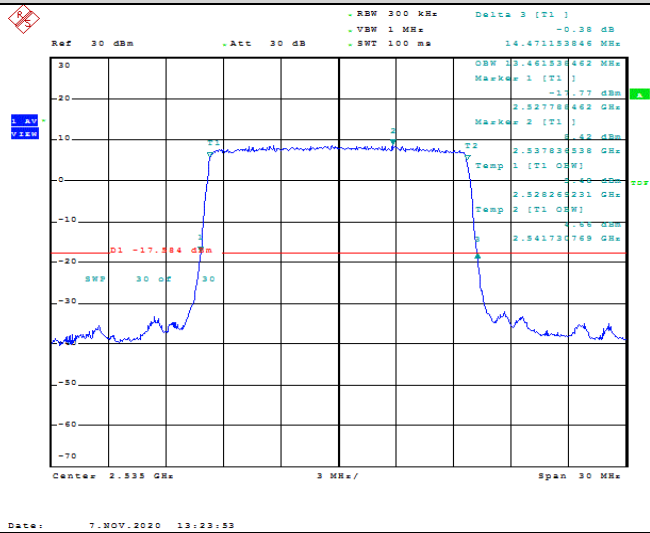

Band7-10MHz-16QAM-2100-50RB#0-8.974

Band7-10MHz-16QAM-21400-50RB#0-8.974

Band7-15MHz-QPSK-20825-75RB#0-13.558

Band7-15MHz-QPSK-21100-75RB#0-13.462

Band7-15MHz-QPSK-21375-75RB#0-13.462

Band7-15MHz-16QAM-20825-75RB#0-13.51