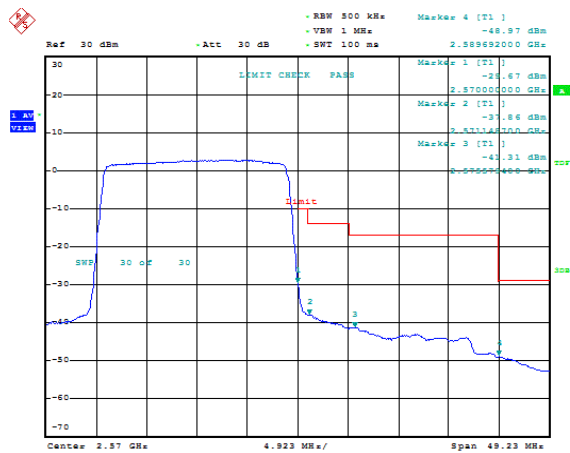

Band7-20MHz-QPSK-21350-100RB#0

Date: 19.NOV.2020 10:38:05

Band7-20MHz-16QAM-20850-1RB#0