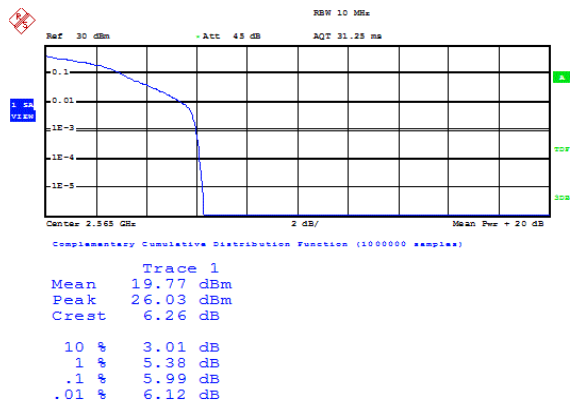

Band7-10MHz-16QAM-21400-1RB#0

Date: 12.NOV.2020 08:38:37

Band7-10MHz-16QAM-21400-50RB#0