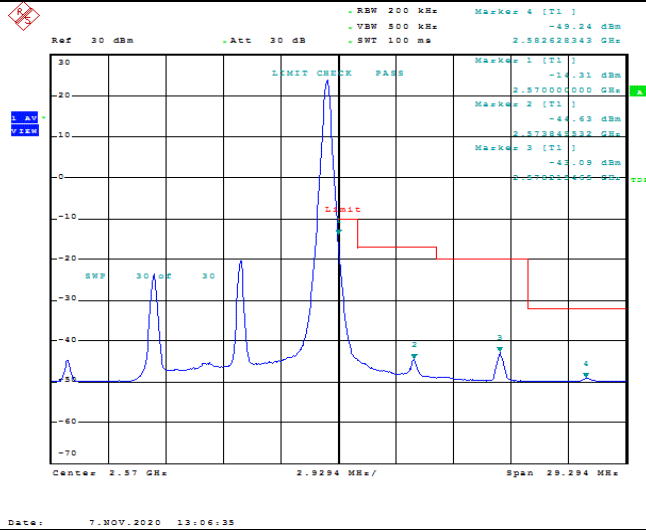

Band7-10MHz-QPSK-21400-1RB#49

Band7-10MHz-QPSK-21400-50RB#0