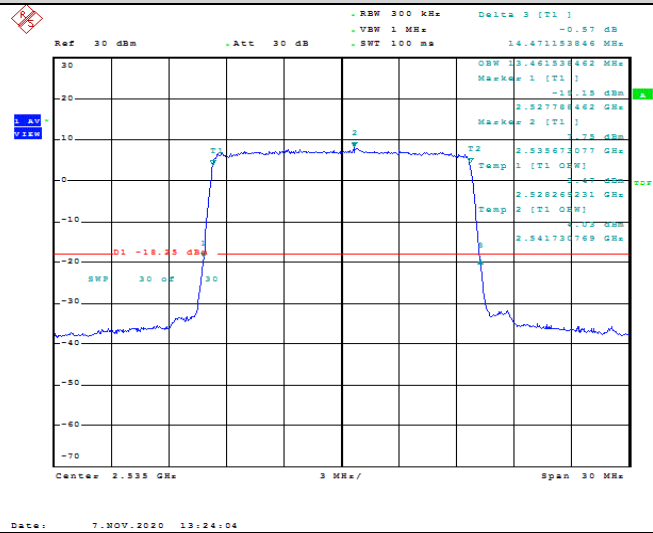

Band7-15MHz-16QAM-21375-75RB#0-13.462