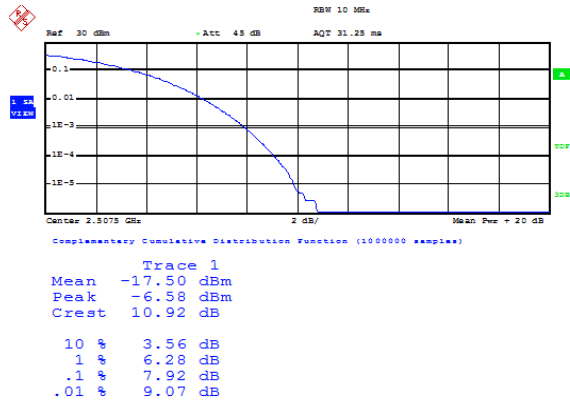

Band7-15MHz-QPSK-20825-1RB#0

Date: 12.NOV.2020 08:41:06