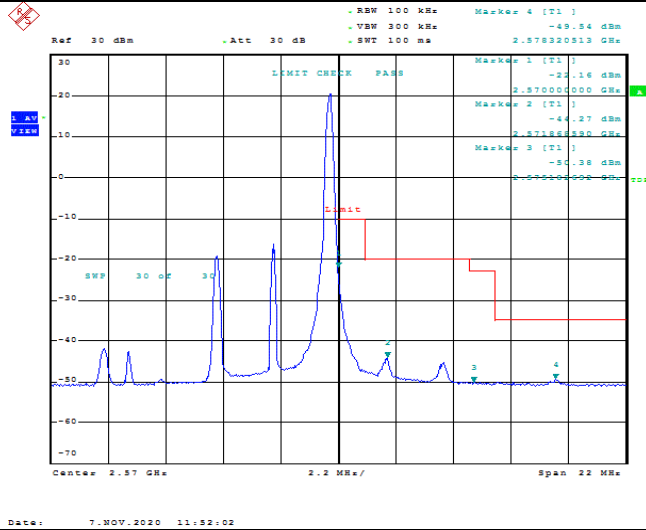

Band7-5MHz-16QAM-21425-25RB#0