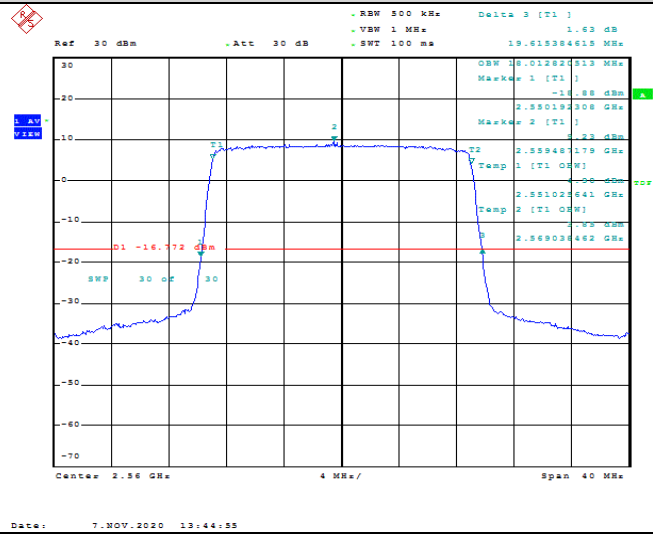

Band7-20MHz-QPSK-21350-100RB#0-18.013

Band7-20MHz-16QAM-20850-100RB#0-18.013