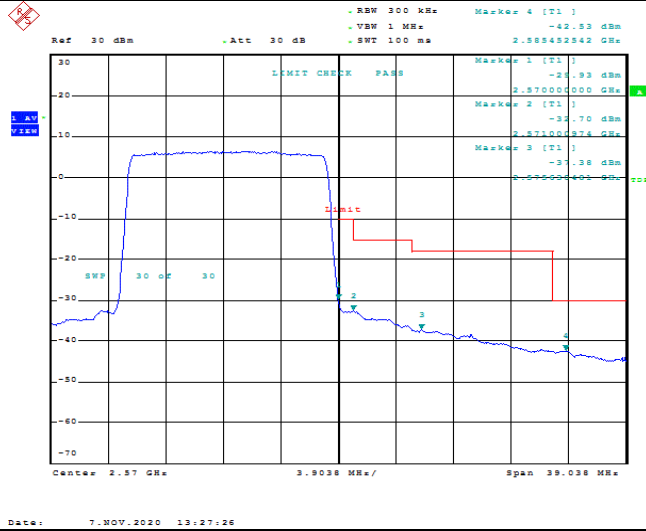

Band7-20MHz-QPSK-20850-1RB#0