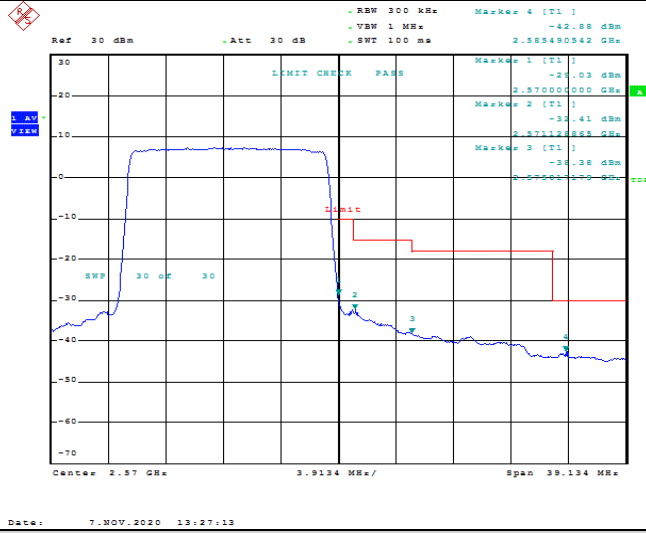

Band7-15MHz-16QAM-20825-1RB#0