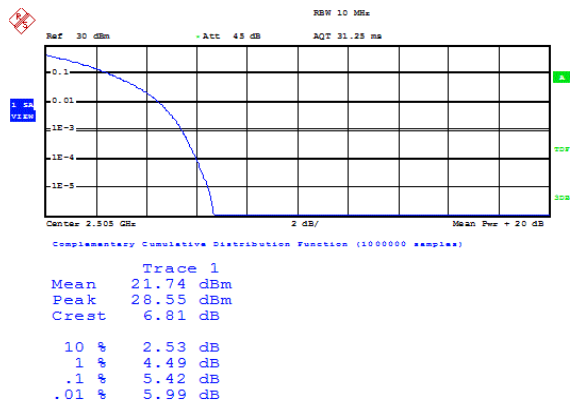

Band7-10MHz-QPSK-20800-50RB#0

Date: 12.NOV.2020 08:37:30

Band7-10MHz-QPSK-21100-1RB#0