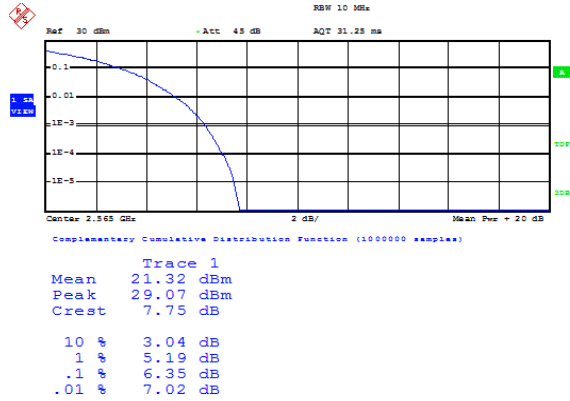

Date: 12.NOV.2020 08:37:39

Band7-10MHz-16QAM-21100-1RB#0

Date: 12.NOV.2020 08:37:59

Band7-10MHz-16QAM-21100-50RB#0

Date: 12.NOV.2020 08:38:17

Band7-10MHz-16QAM-21400-1RB#0

Date: 12.NOV.2020 08:38:37

Band7-10MHz-16QAM-21400-50RB#0