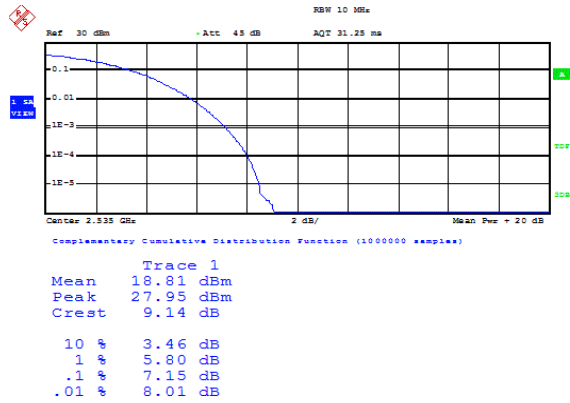

Band7-20MHz-16QAM-21100-100RB#0

Date: 12.NOV.2020 08:45:51