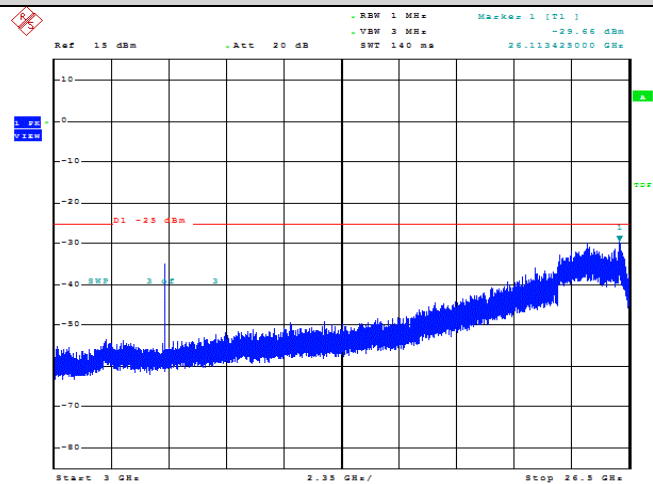

Band7-5MHz-QPSK-20775-1RB#0-Range3:3000~26500MHz

Date: 7.NOV.2020 11:58:20