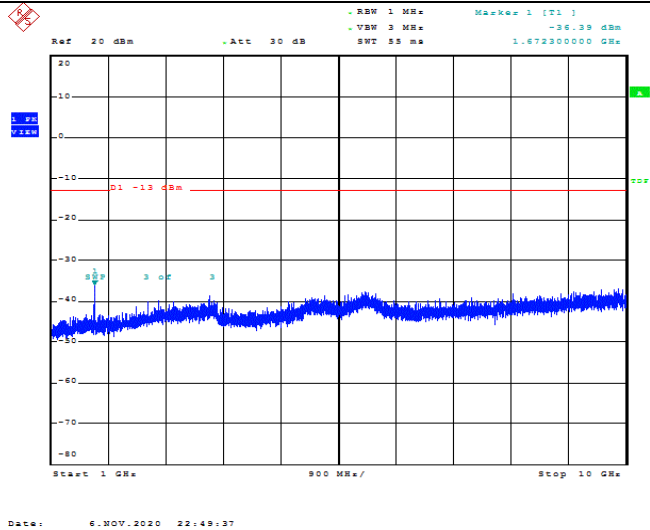

Band5-1.4MHz-16QAM-20643-1RB#0-Range1:30~1000MHz

Band5-1.4MHz-16QAM-20643-1RB#0-Range2:1000~10000MHz

Band5-3MHz-QPSK-20415-1RB#0-Range1:30~1000MHz