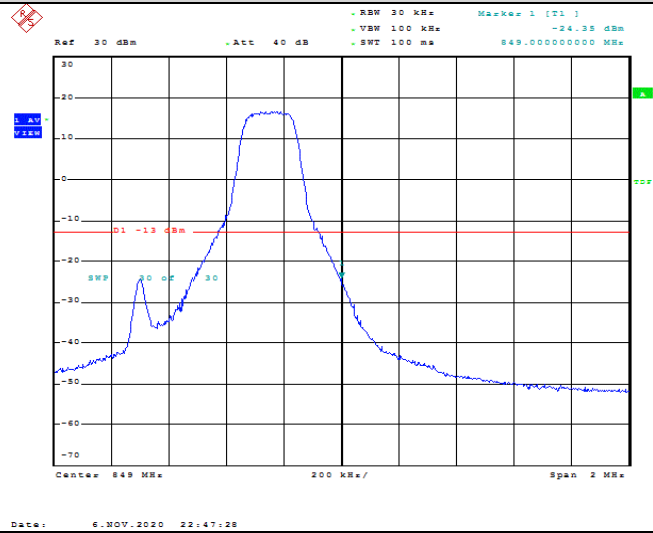

Band5-1.4MHz-QPSK-20643-1RB#5