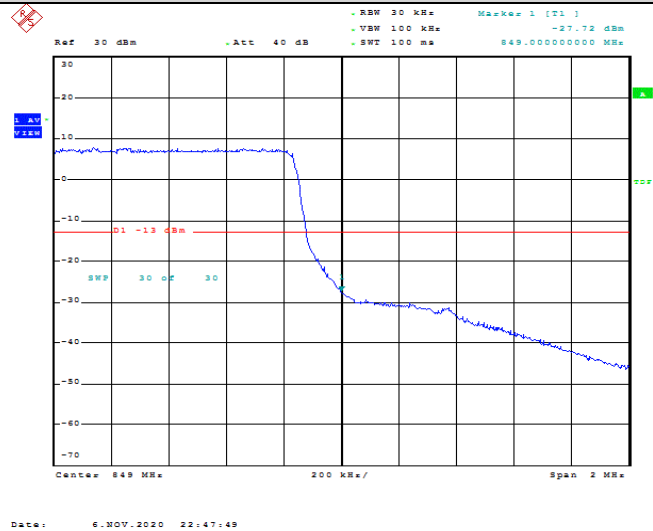

Band5-1.4MHz-QPSK-20643-6RB#0

Band5-1.4MHz-16QAM-20407-1RB#0