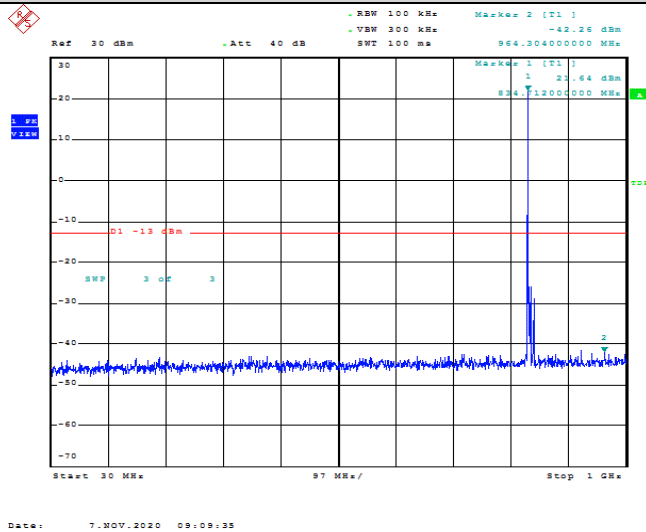

Band5-5MHz-16QAM-20525-1RB#0-Range1:30~1000MHz