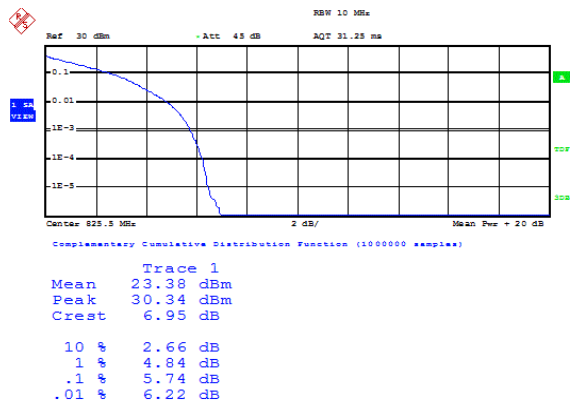

Band5-3MHz-QPSK-20415-15RB#0

Date: 11.NOV.2020 17:34:41

Band5-3MHz-QPSK-20525-1RB#0