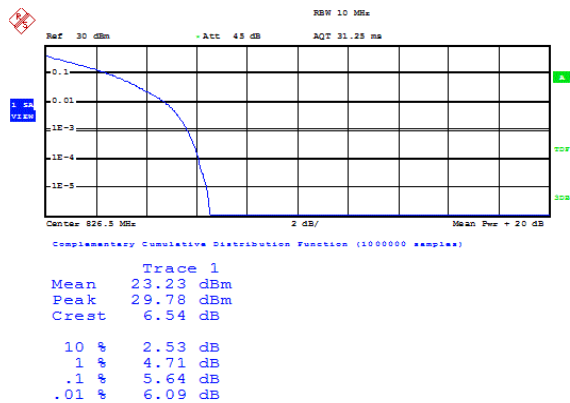

Band5-5MHz-QPSK-20425-25RB#0

Date: 11.NOV.2020 17:41:02

Band5-5MHz-QPSK-20525-1RB#0