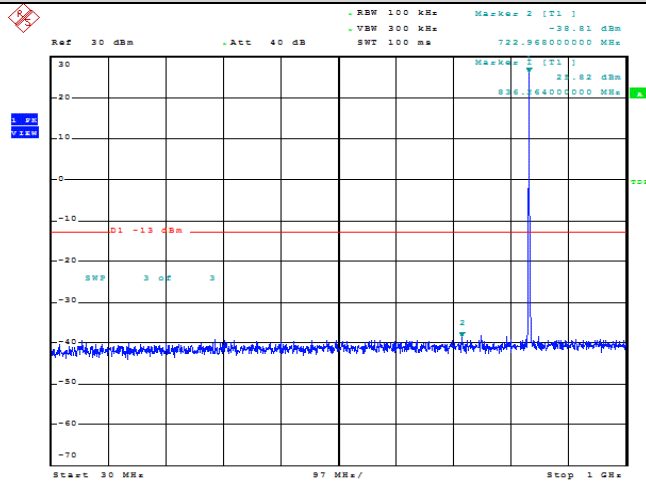

# Test Graphs

Band5-1.4MHz-QPSK-20407-1RB#0-Range1:30~1000MHz

Date: 6.NOV.2020 22:48:15

Band5-1.4MHz-QPSK-20407-1RB#0-Range2:1000~10000MHz

Date: 6.NOV.2020 22:48:26

Band5-1.4MHz-QPSK-20525-1RB#0-Range1:30~1000MHz