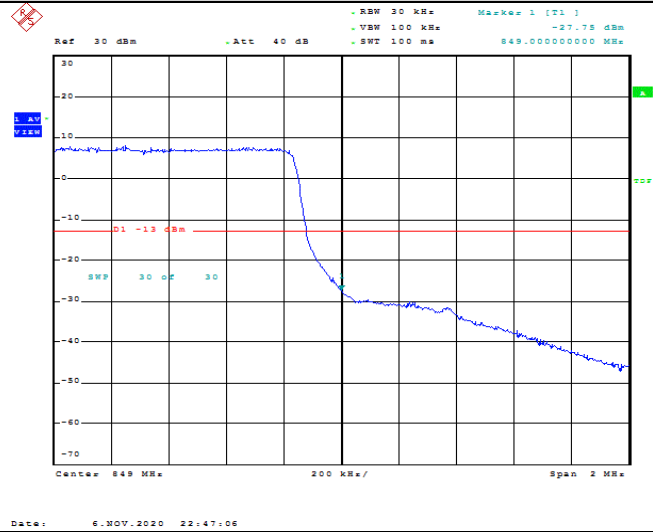

Band5-1.4MHz-QPSK-20643-1RB#0