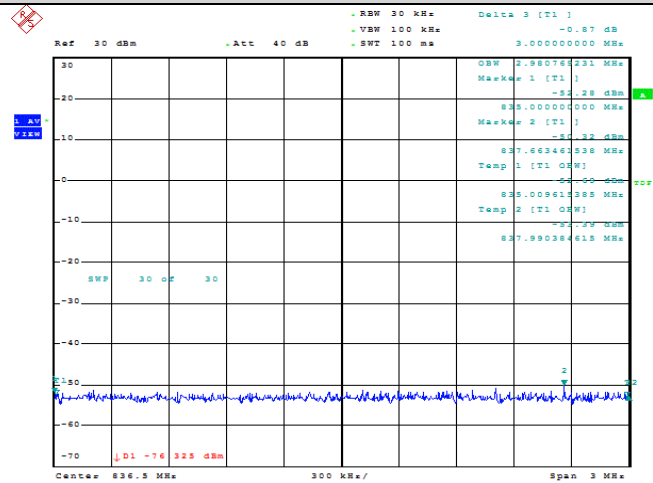

Band5-1.4MHz-QPSK-20525-6RB#0-2.981

Date: 6.NOV.2020 18:00:53