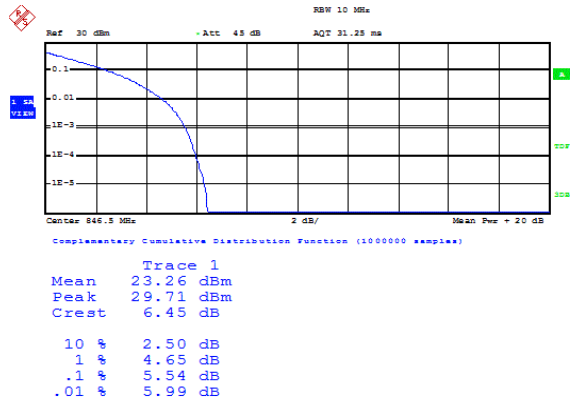

Date: 11.NOV.2020 17:42:18