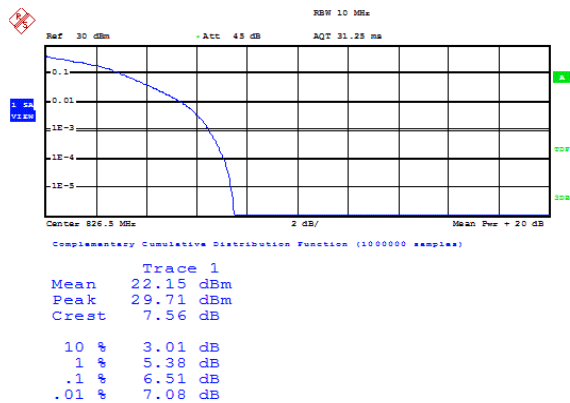

Band5-5MHz-16QAM-20425-25RB#0

Date: 11.NOV.2020 17:41:11

Band5-5MHz-16QAM-20525-1RB#0