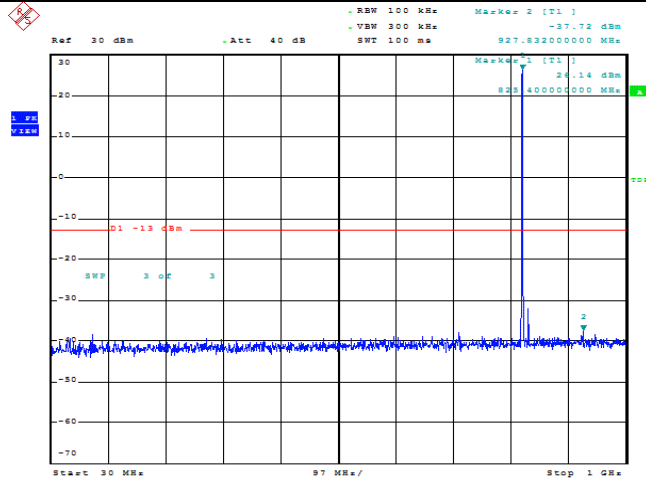

Test Graphs

Band5-1.4MHz-QPSK-20407-1RB#0-Range1:30~1000MHz

Date: 6.NOV.2020 22:48:15