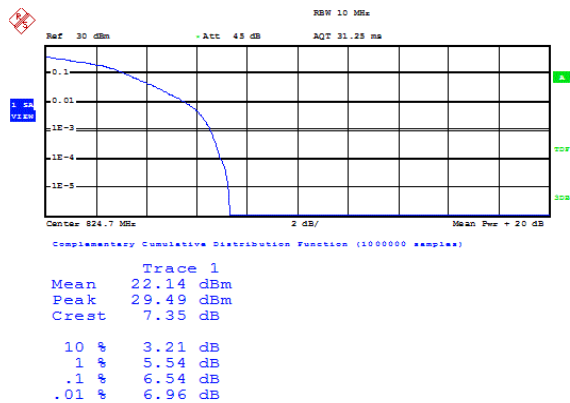

Band5-1.4MHz-16QAM-20407-6RB#0

Date: 11.NOV.2020 17:29:53

Band5-1.4MHz-16QAM-20525-1RB#0