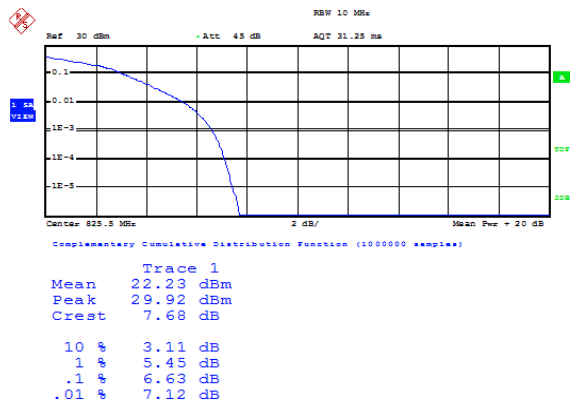

Band5-3MHz-16QAM-20415-15RB#0

Date: 11.NOV.2020 17:34:50

Band5-3MHz-16QAM-20525-1RB#0