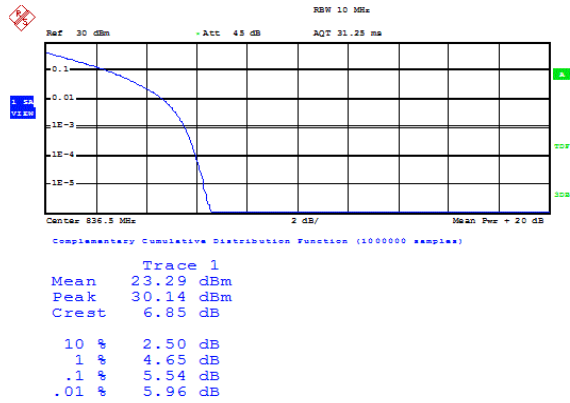

Band5-5MHz-QPSK-20525-25RB#0

Date: 11.NOV.2020 17:41:40