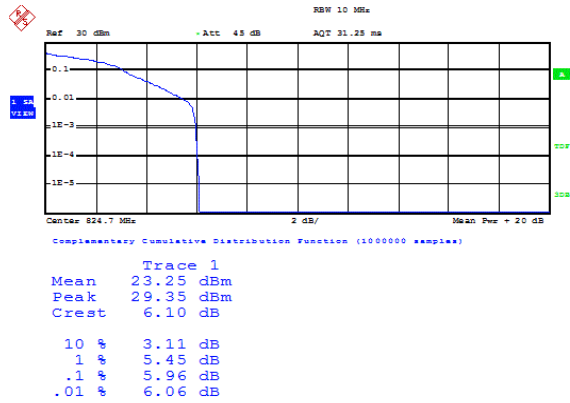

Band5-1.4MHz-16QAM-20407-1RB#0

Date: 11.NOV.2020 17:29:36