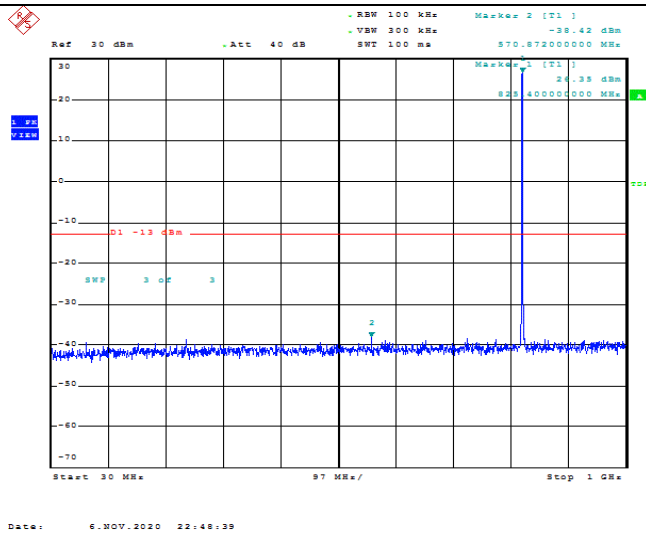

Date: 6.NOV.2020 22:49:04

Band5-1.4MHz-QPSK-20525-1RB#0-Range2:1000~10000MHz

Band5-1.4MHz-QPSK-20643-1RB#0-Range1:30~1000MHz

Band5-1.4MHz-QPSK-20643-1RB#0-Range2:1000~10000MHz

Band5-1.4MHz-16QAM-20407-1RB#0-Range1:30~1000MHz