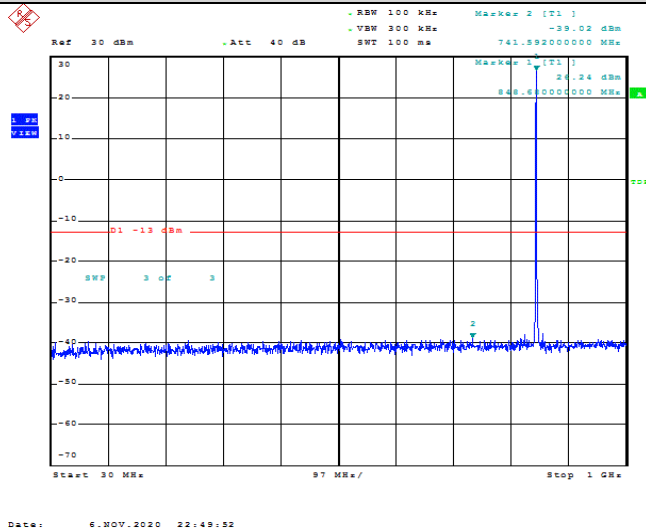

Band5-1.4MHz-QPSK-20643-1RB#0-Range1:30~1000MHz