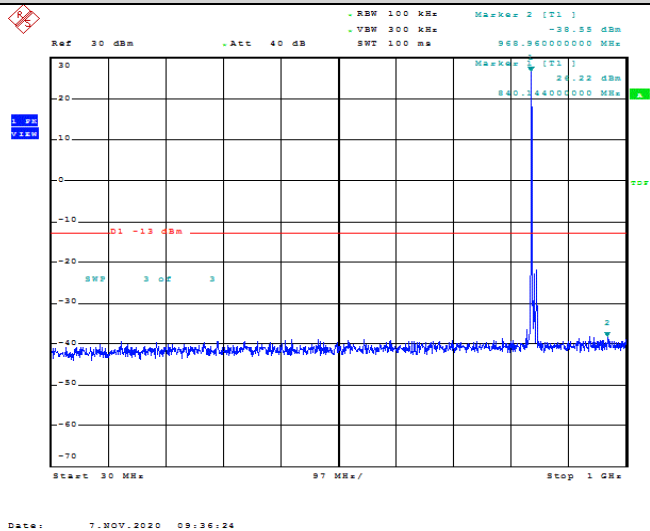

Band5-10MHz-16QAM-20600-1RB#0-Range1:30~1000MHz