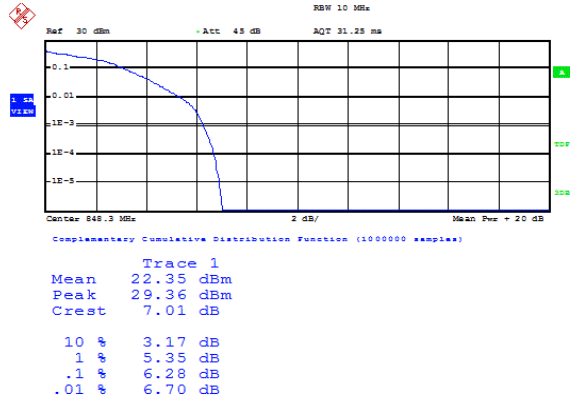

Date: 11.NOV.2020 17:31:09