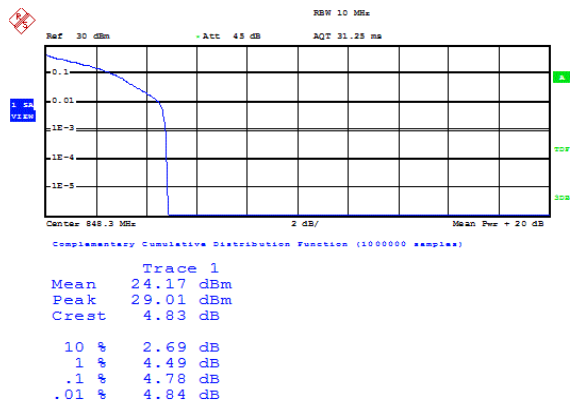

Band5-1.4MHz-QPSK-20643-1RB#0

Date: 11.NOV.2020 17:30:43

Band5-1.4MHz-QPSK-20643-6RB#0