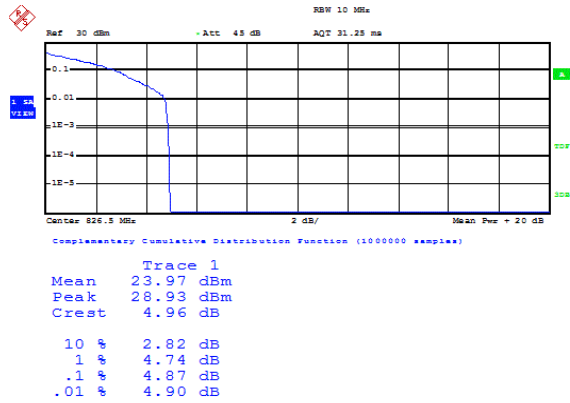

Band5-5MHz-QPSK-20425-1RB#0

Date: 11.NOV.2020 17:40:44