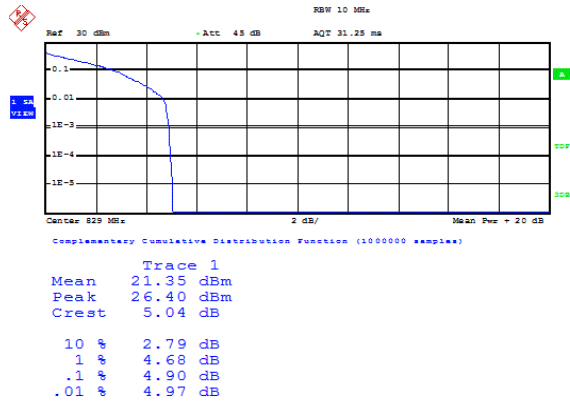

Band5-10MHz-QPSK-20450-1RB#0

Date: 11.NOV.2020 17:44:14