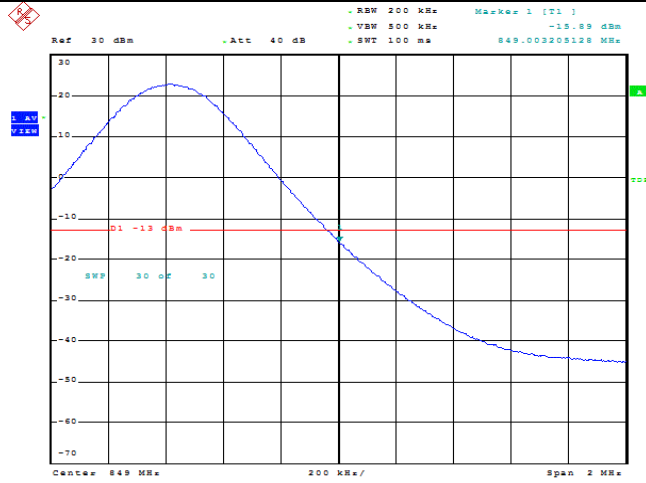

Band5-10MHz-16QAM-20600-1RB#49

Date: 7.NOV.2020 09:33:51