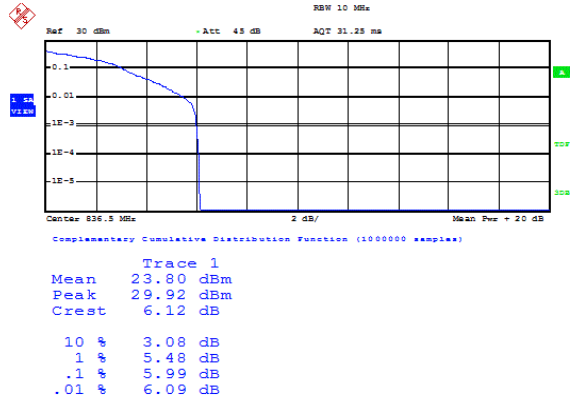

Date: 11.NOV.2020 17:35:10