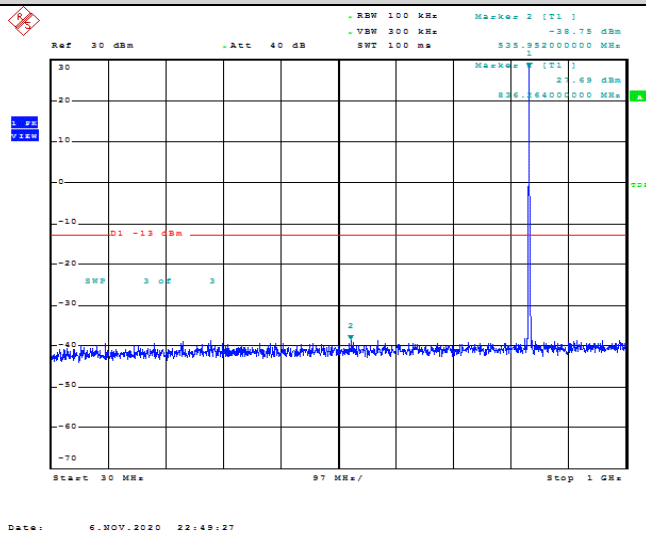

Band5-1.4MHz-16QAM-20525-1RB#0-Range1:30~1000MHz

Band5-1.4MHz-16QAM-20525-1RB#0-Range2:1000~10000MHz