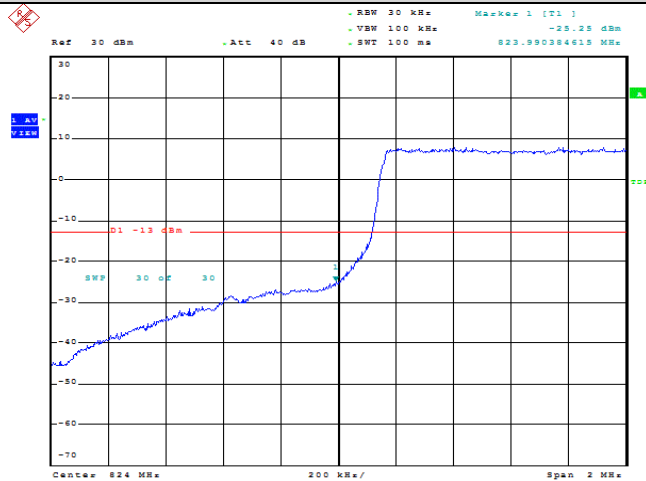

# Test Graphs

Band5-1.4MHz-QPSK-20407-1RB#0

Band5-1.4MHz-QPSK-20407-1RB#5

Band5-1.4MHz-QPSK-20407-6RB#0