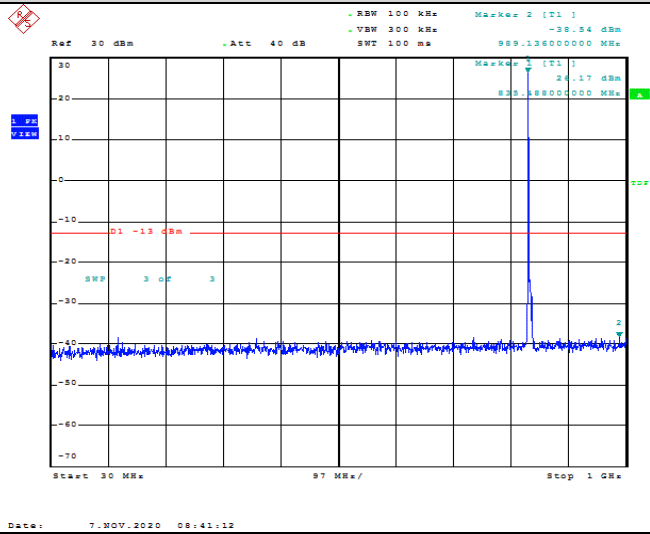

Band5-3MHz-QPSK-20525-1RB#0-Range2:1000~10000MHz