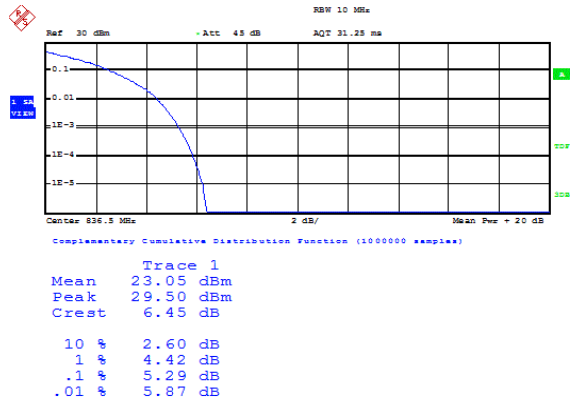

Band5-10MHz-QPSK-20525-50RB#0

Date: 11.NOV.2020 17:45:10