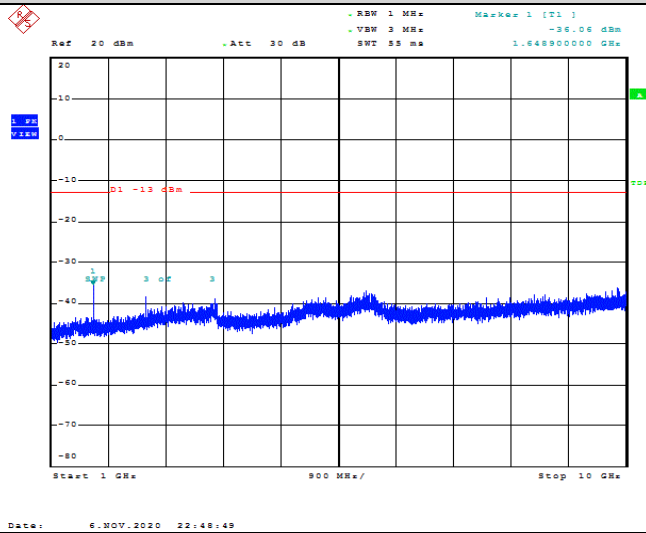

Band5-1.4MHz-16QAM-20407-1RB#0-Range2:1000~10000MHz