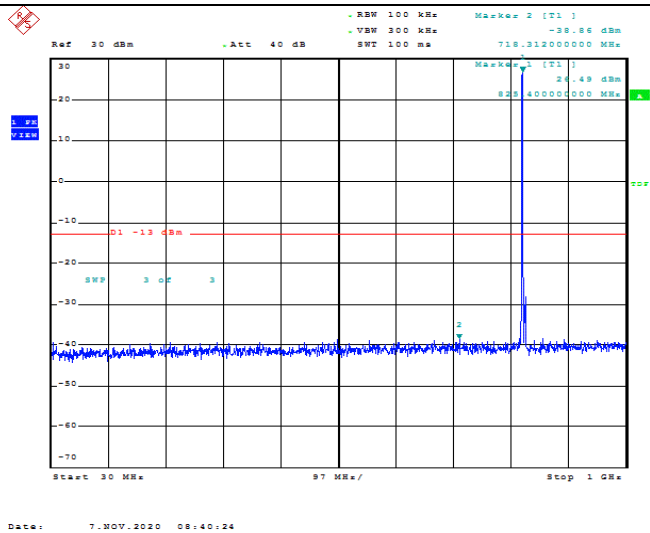

Band5-3MHz-QPSK-20415-1RB#0-Range2:1000~10000MHz

Band5-3MHz-QPSK-20525-1RB#0-Range1:30~1000MHz

Band5-3MHz-QPSK-20525-1RB#0-Range2:1000~10000MHz