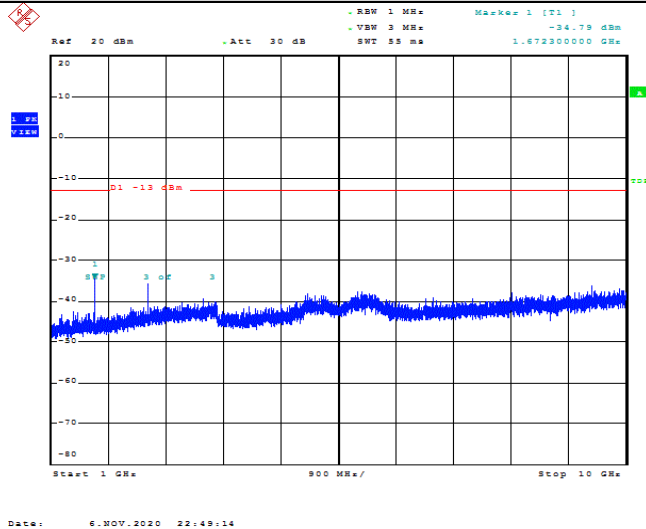

Band5-1.4MHz-QPSK-20525-1RB#0-Range2:1000~10000MHz