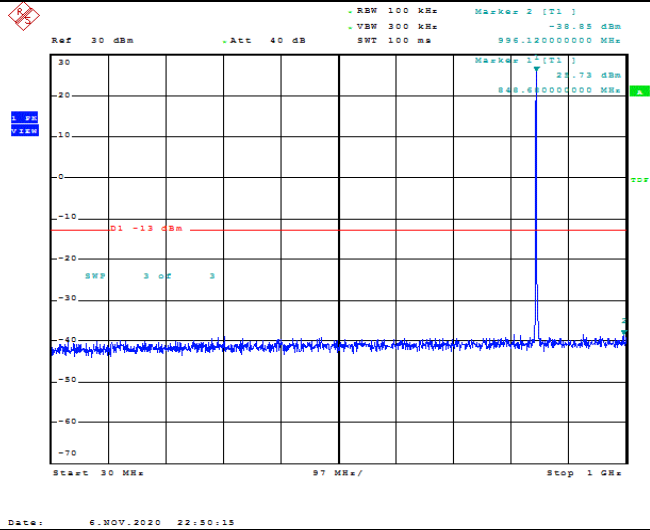

Band5-1.4MHz-16QAM-20407-1RB#0-Range2:1000~10000MHz

Band5-1.4MHz-16QAM-20525-1RB#0-Range1:30~1000MHz

Band5-1.4MHz-16QAM-20525-1RB#0-Range2:1000~10000MHz

Band5-1.4MHz-16QAM-20643-1RB#0-Range1:30~1000MHz

Band5-1.4MHz-16QAM-20643-1RB#0-Range2:1000~10000MHz