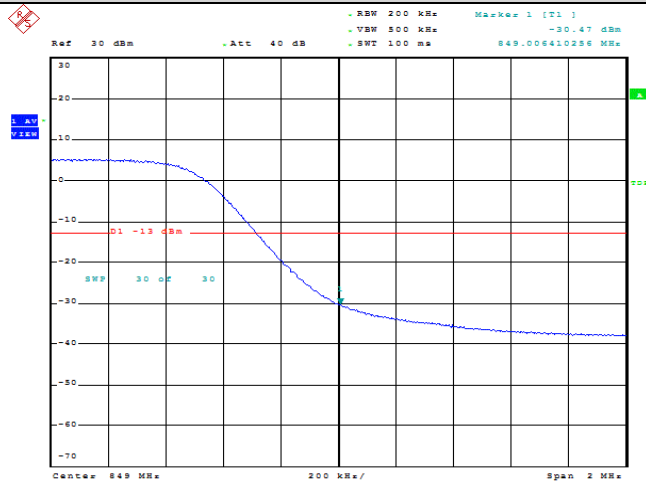

Band5-10MHz-16QAM-20600-50RB#0

Date: 7.NOV.2020 09:34:12