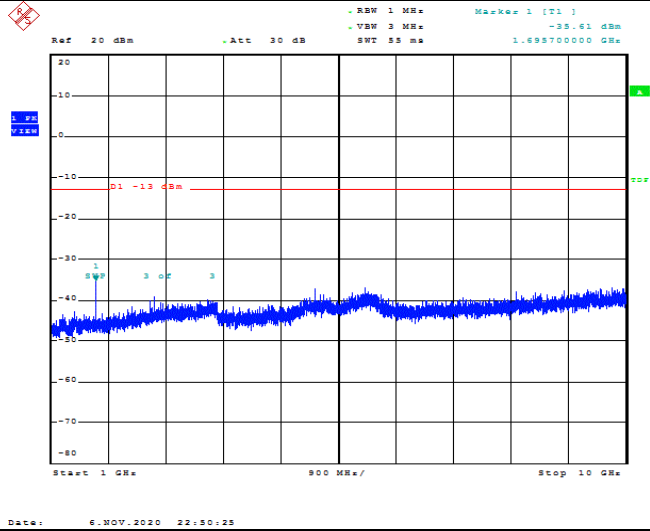

Band5-1.4MHz-16QAM-20407-1RB#0-Range2:1000~10000MHz

Band5-1.4MHz-16QAM-20525-1RB#0-Range1:30~1000MHz

Band5-1.4MHz-16QAM-20525-1RB#0-Range2:1000~10000MHz

Band5-1.4MHz-16QAM-20643-1RB#0-Range1:30~1000MHz

Band5-1.4MHz-16QAM-20643-1RB#0-Range2:1000~10000MHz