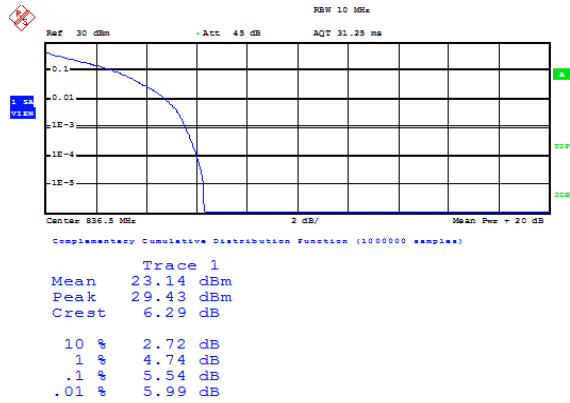

Band5-1.4MHz-QPSK-20525-6RB#0

Date: 11.NOV.2020 17:30:23