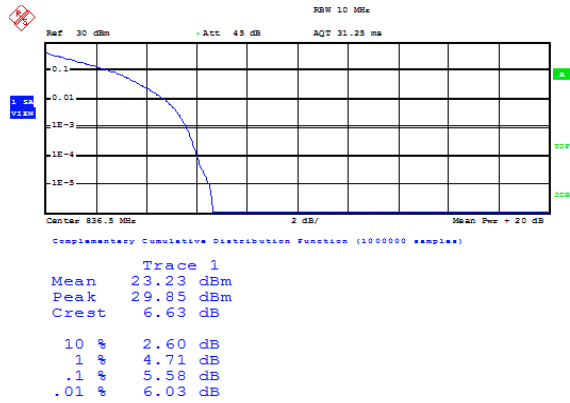

Band5-3MHz-QPSK-20525-15RB#0

Date: 11.NOV.2020 17:35:19