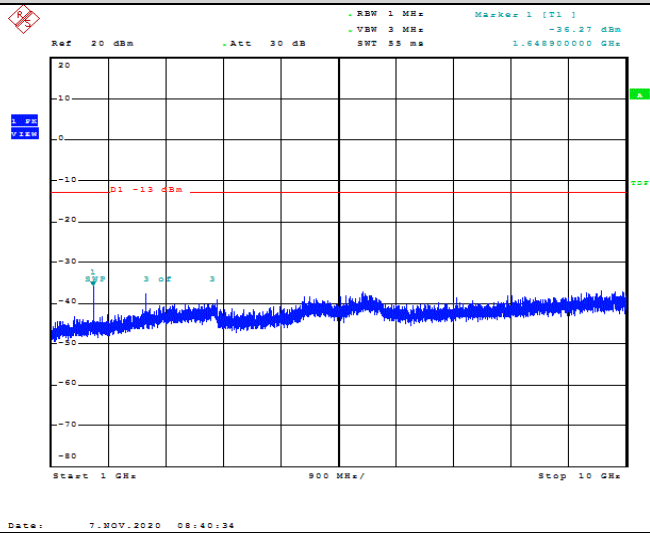

Band5-3MHz-QPSK-20415-1RB#0-Range2:1000~10000MHz

Band5-3MHz-QPSK-20525-1RB#0-Range1:30~1000MHz