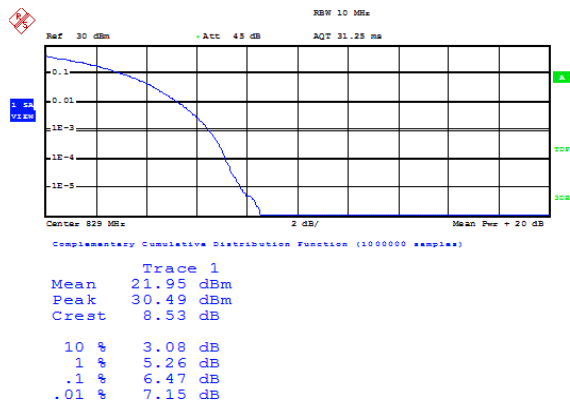

Band5-10MHz-16QAM-20450-50RB#0

Date: 11.NOV.2020 17:44:40

Band5-10MHz-16QAM-20525-1RB#0