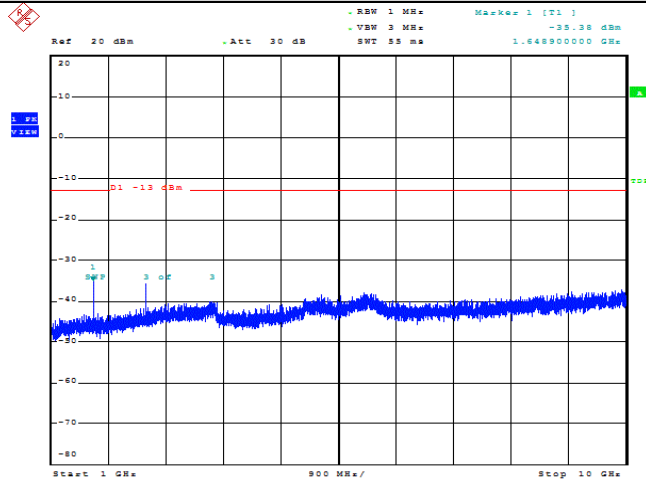

Band5-1.4MHz-QPSK-20407-1RB#0-Range2:1000~10000MHz

Date: 6.NOV.2020 22:48:26