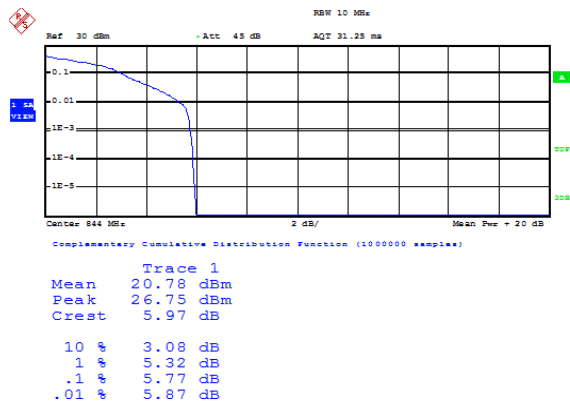

Band5-10MHz-16QAM-20600-1RB#0

Date: 11.NOV.2020 17:45:39

Band5-10MHz-16QAM-20600-50RB#0