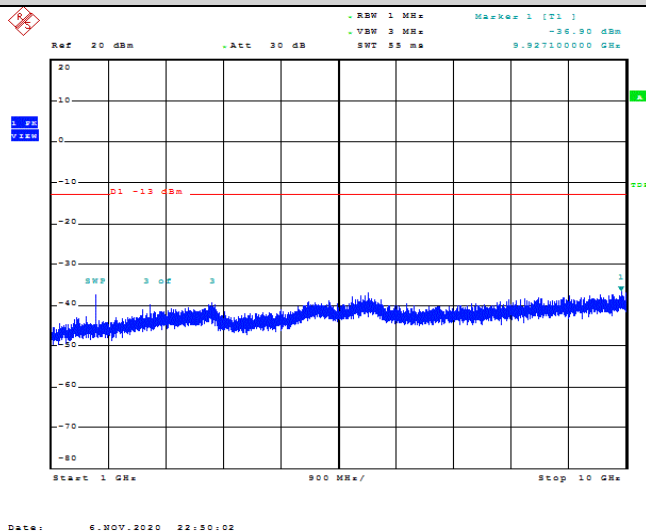

Date: 6.NOV.2020 22:49:04

Band5-1.4MHz-QPSK-20525-1RB#0-Range2:1000~10000MHz

Band5-1.4MHz-QPSK-20643-1RB#0-Range1:30~1000MHz

Band5-1.4MHz-QPSK-20643-1RB#0-Range2:1000~10000MHz

Band5-1.4MHz-16QAM-20407-1RB#0-Range1:30~1000MHz