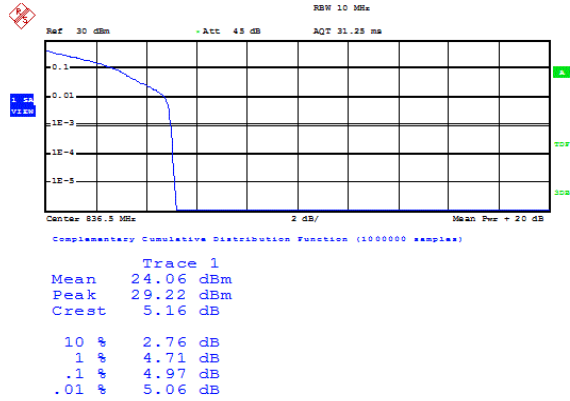

Date: 11.NOV.2020 17:30:05