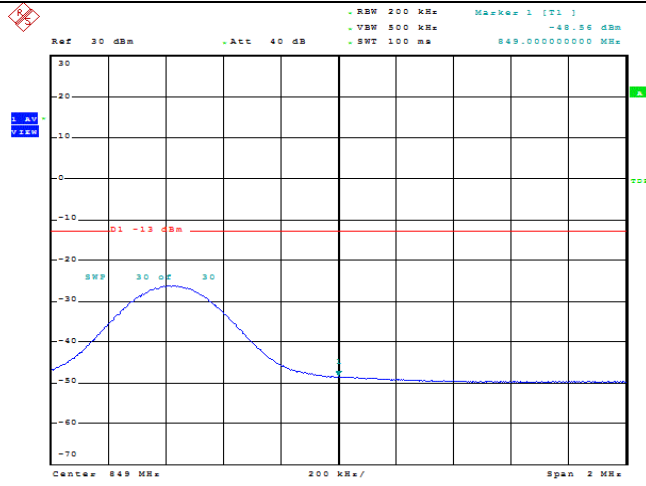

Band5-10MHz-16QAM-20450-1RB#0

Date: 7.NOV.2020 09:32:20

**Band5-10MHz-16QAM-20450-1RB#49**

Date: 7.NOV.2020 09:32:41

**Band5-10MHz-16QAM-20450-50RB#0**

Date: 7.NOV.2020 09:33:03

**Band5-10MHz-16QAM-20600-1RB#0**