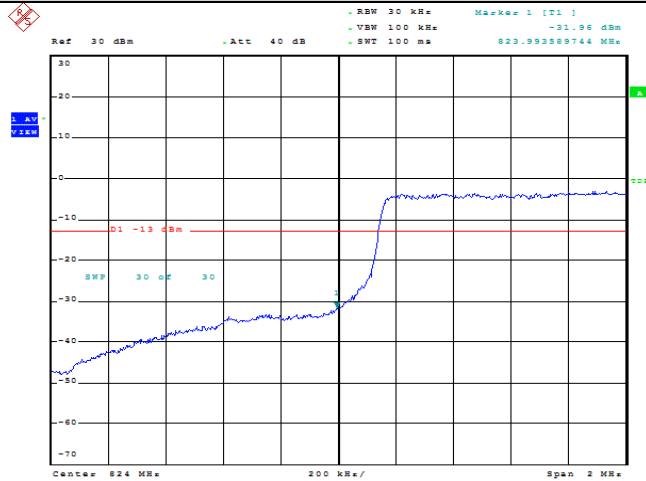

Band5-1.4MHz-QPSK-20407-1RB#5