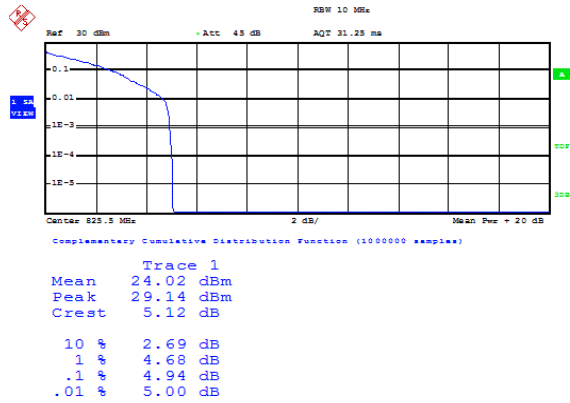

Band5-3MHz-QPSK-20415-1RB#0

Date: 11.NOV.2020 17:34:23