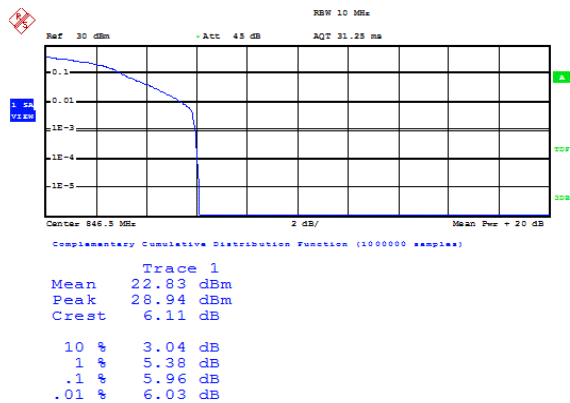

Band5-5MHz-16QAM-20625-1RB#0

Date: 11.NOV.2020 17:42:09

Band5-5MHz-16QAM-20625-25RB#0