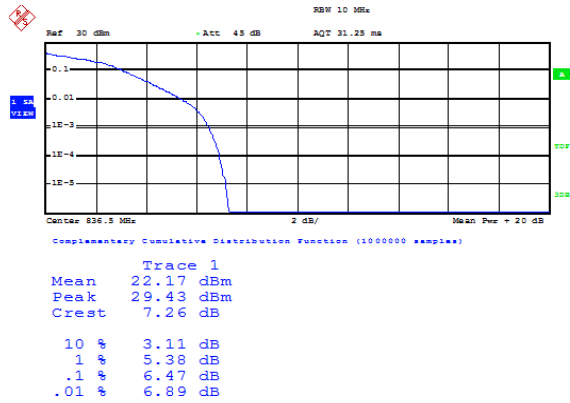

Band5-1.4MHz-16QAM-20525-6RB#0

Date: 11.NOV.2020 17:30:32