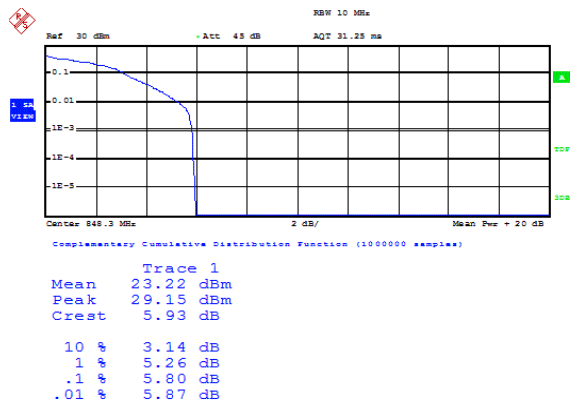

Band5-1.4MHz-16QAM-20643-1RB#0

Date: 11.NOV.2020 17:30:52

Band5-1.4MHz-16QAM-20643-6RB#0