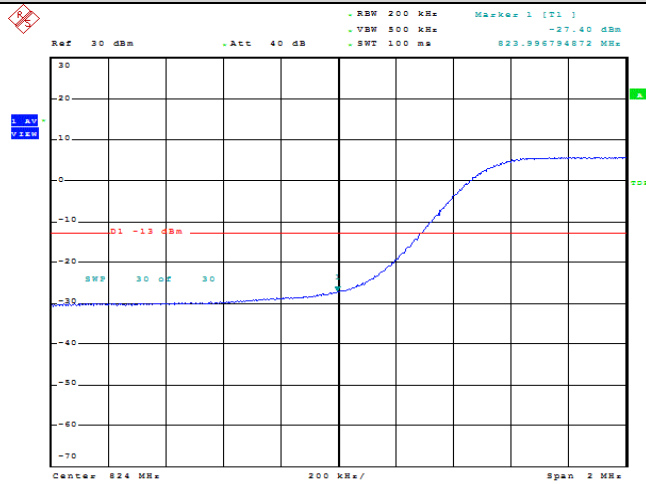

Band5-10MHz-16QAM-20450-1RB#0

Date: 7.NOV.2020 09:32:20

**Band5-10MHz-16QAM-20450-1RB#49**

Date: 7.NOV.2020 09:32:41

**Band5-10MHz-16QAM-20450-50RB#0**

Date: 7.NOV.2020 09:33:03

**Band5-10MHz-16QAM-20600-1RB#0**