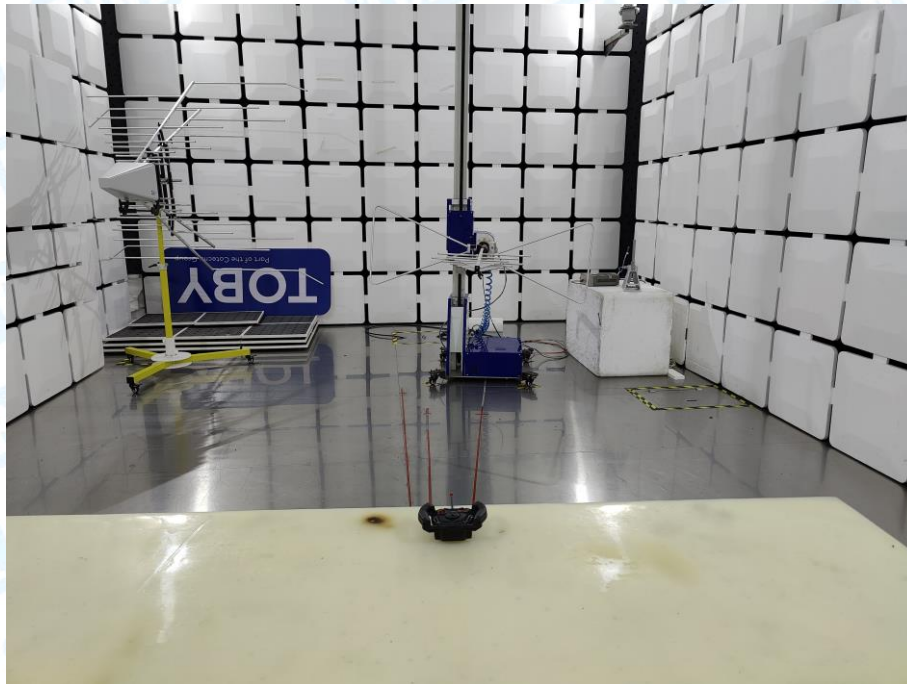

Appendix V EUT Test Photographs

Photo of Setup for Radiated Emission (9KHz-30MHz)

Photo of Setup for Radiated Emission (Below 1 GHz)

-----END OF REPORT-----