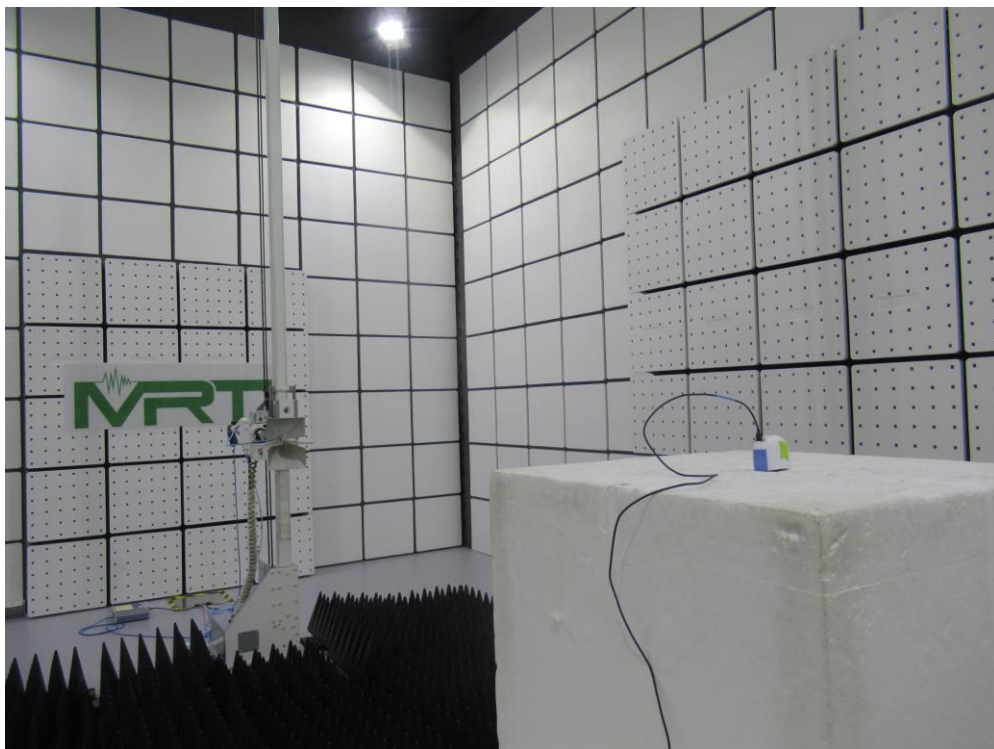

## FCC PART 15C&E Test Setup Photo

Description: Front View Conducted Emission Test Setup for Power Port

Description: Back View Conducted Emission Test Setup for Power Port

Test Mode: Mode 1

Description: Radiated Spurious Emission Test Setup (30MHz ~ 1GHz)

Test Mode: Mode 1

Description: Radiated Spurious Emission Test Setup (1GHz ~ 18GHz)

Description: Dynamic Frequency Selection Test Setup