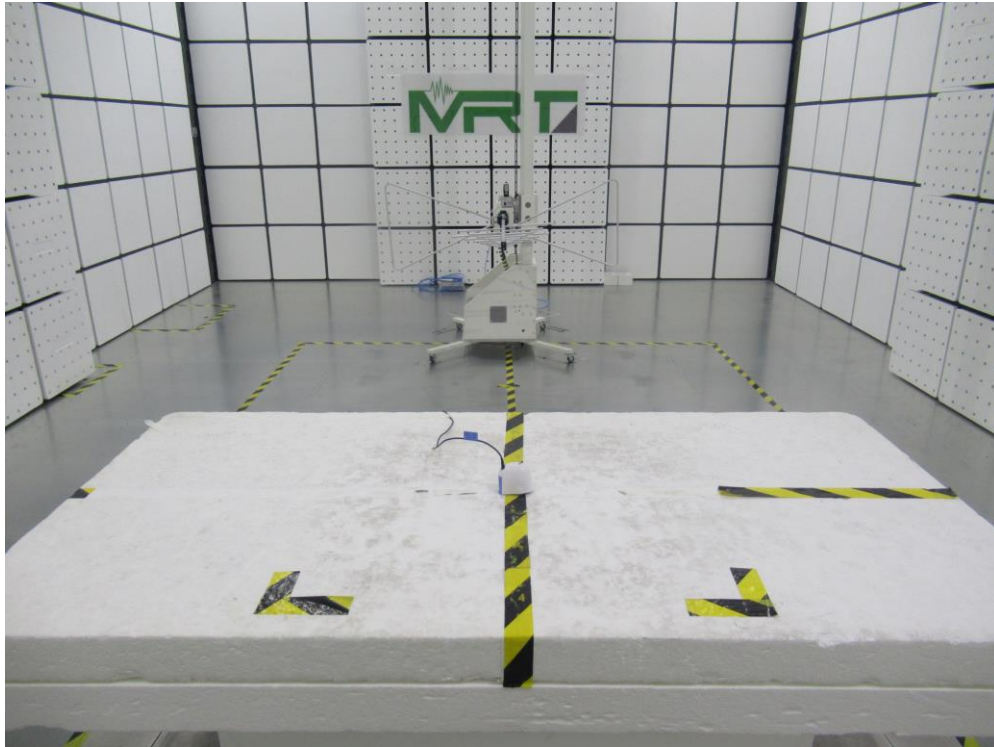

## FCC PART 15C&E Test Setup Photo

Description: Front View Conducted Emission Test Setup for Power Port

Description: Back View Conducted Emission Test Setup for Power Port

Test Mode: Mode 1

Description: Radiated Spurious Emission Test Setup (30MHz ~ 1GHz)

Test Mode: Mode 1

Description: Radiated Spurious Emission Test Setup (1GHz ~ 18GHz)

Description: Dynamic Frequency Selection Test Setup