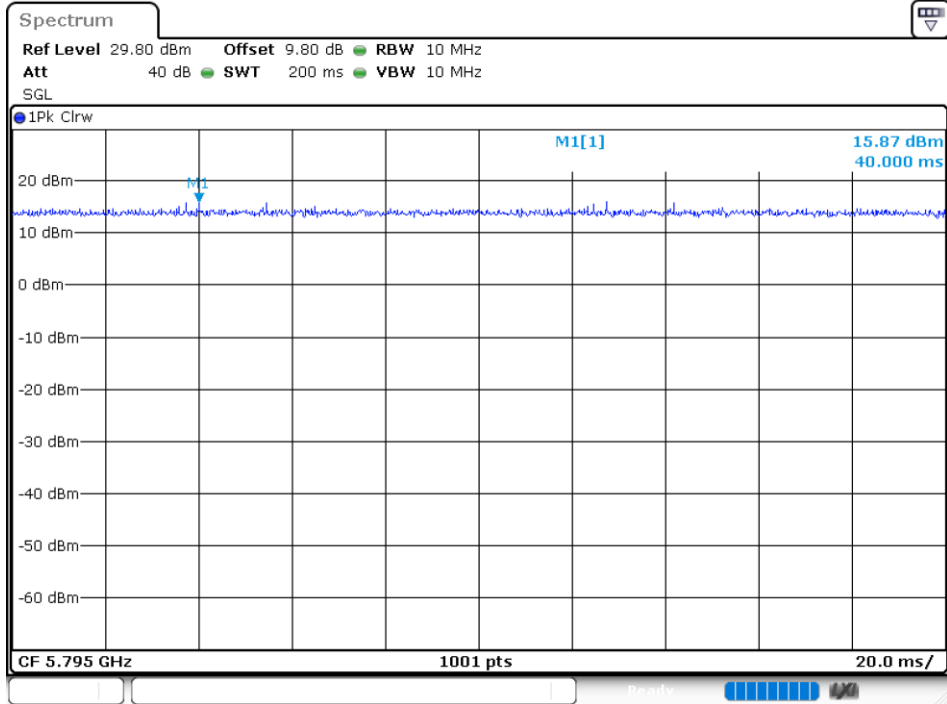

### Duty Cycle NVNT 802.11ac20 5785MHz

Duty Cycle NVNT 802.11ac20 5825MHz

Duty Cycle NVNT 802.11ac40 5755MHz

Duty Cycle NVNT 802.11ac40 5795MHz

Duty Cycle NVNT 802.11ac80 5775MHz

Duty Cycle NVNT 802.11n(HT20) 5745MHz