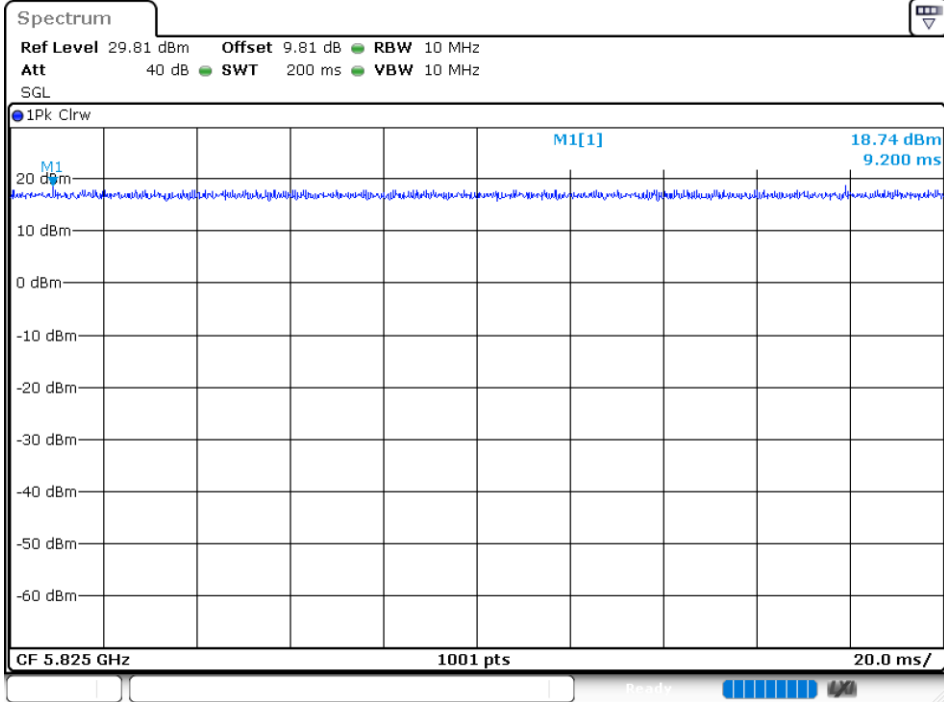

Duty Cycle NVNT 802.11n(HT20) 5825MHz