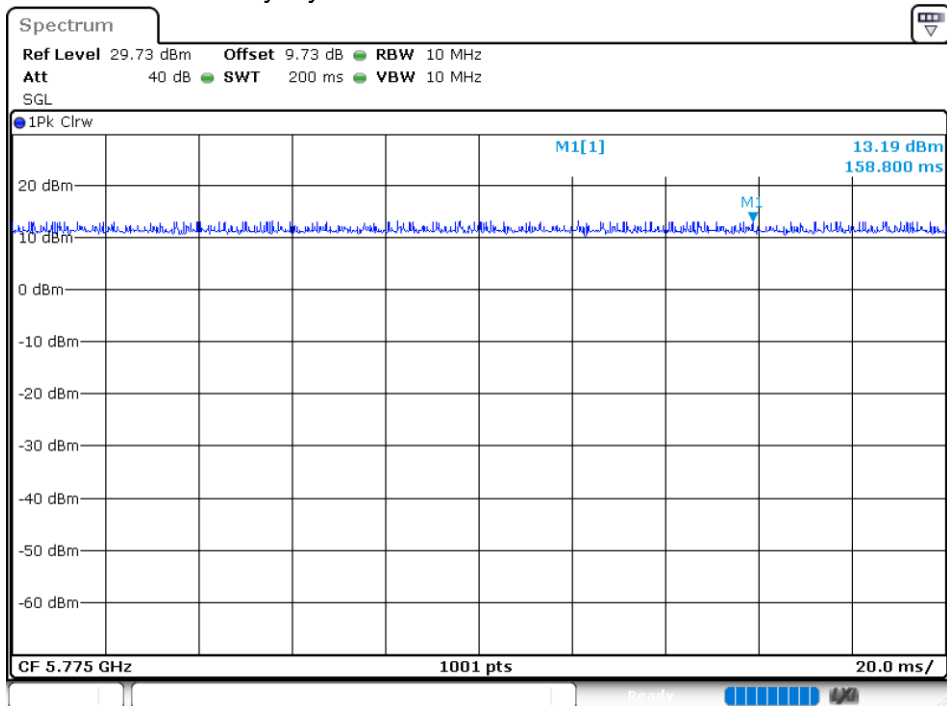

### Duty Cycle NVNT 802.11ac20 5785MHz

Duty Cycle NVNT 802.11ac20 5825MHz

Duty Cycle NVNT 802.11ac40 5755MHz

Duty Cycle NVNT 802.11ac40 5795MHz

Duty Cycle NVNT 802.11ac80 5775MHz

Duty Cycle NVNT 802.11n(HT20) 5745MHz