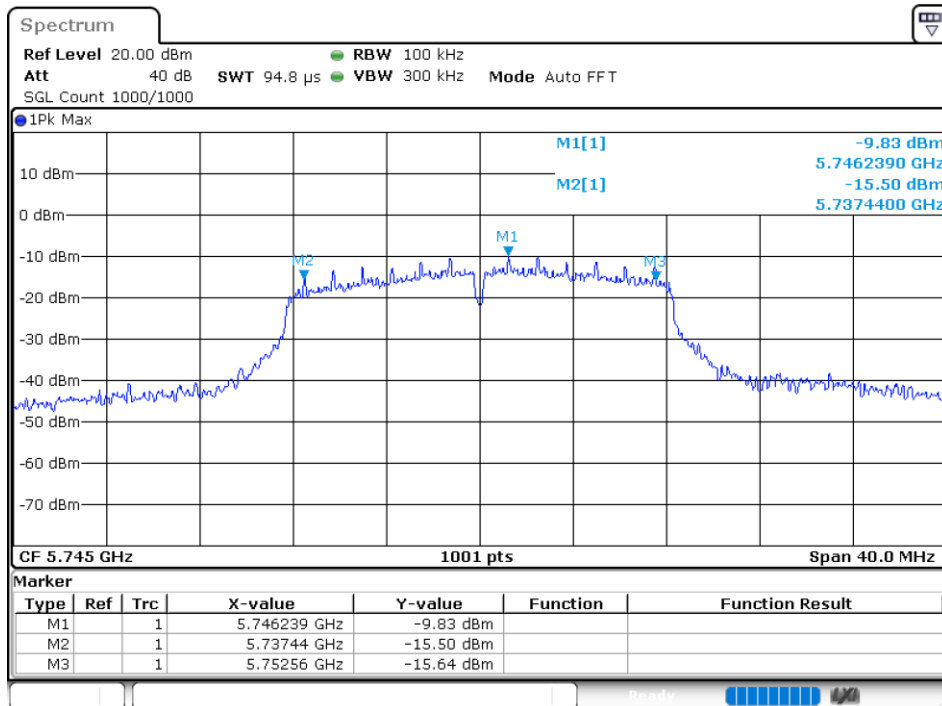

5.3 -6DB EMISSION BANDWIDTH

Condition	Mode	Frequency (MHz)	Antenna	-6 dB Bandwidth (MHz)	Limit -6 dB Bandwidth (MHz)	Verdict
NVNT	802.11a	5745	Ant 1	15.12	0.5	Pass
NVNT	802.11a	5785	Ant 1	15.12	0.5	Pass
NVNT	802.11a	5825	Ant 1	15.08	0.5	Pass
NVNT	802.11ac20	5745	Ant 1	14.68	0.5	Pass
NVNT	802.11ac20	5785	Ant 1	15.08	0.5	Pass
NVNT	802.11ac20	5825	Ant 1	15.08	0.5	Pass
NVNT	802.11ac40	5755	Ant 1	30.08	0.5	Pass
NVNT	802.11ac40	5795	Ant 1	35.12	0.5	Pass
NVNT	802.11ac80	5775	Ant 1	73.92	0.5	Pass
NVNT	802.11n(HT20)	5745	Ant 1	15.12	0.5	Pass
NVNT	802.11n(HT20)	5785	Ant 1	15.12	0.5	Pass
NVNT	802.11n(HT20)	5825	Ant 1	13.84	0.5	Pass
NVNT	802.11n(HT40)	5755	Ant 1	30.08	0.5	Pass
NVNT	802.11n(HT40)	5795	Ant 1	35.12	0.5	Pass

EBW NVNT 802.11a 5745MHz Ant1