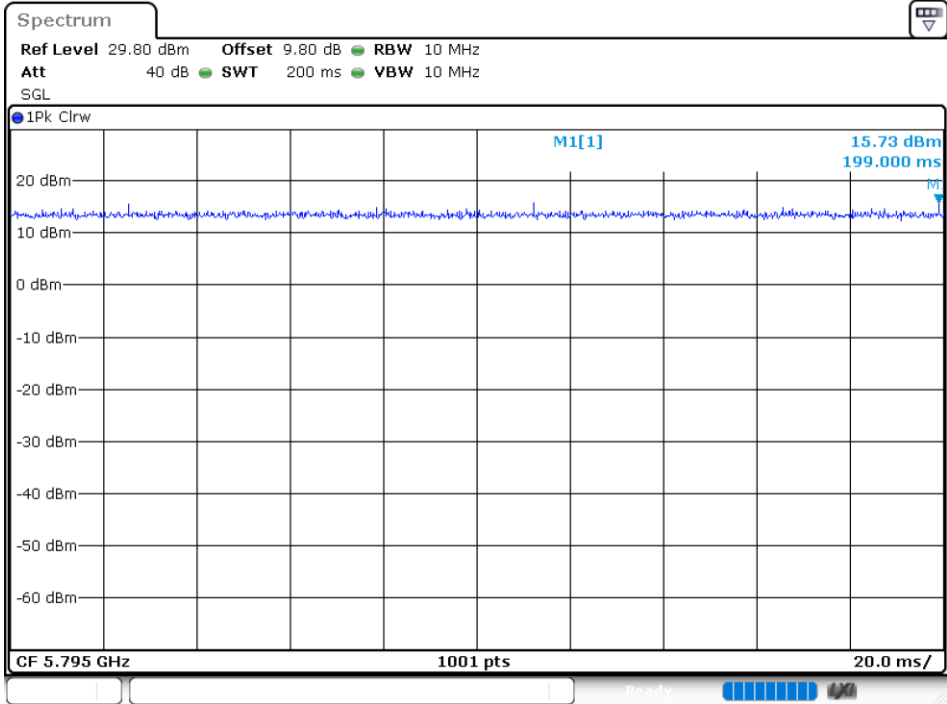

Duty Cycle NVNT 802.11n(HT20) 5785MHz

Duty Cycle NVNT 802.11n(HT20) 5825MHz

Duty Cycle NVNT 802.11n(HT40) 5755MHz

Duty Cycle NVNT 802.11n(HT40) 5795MHz

**5.2 MAXIMUM CONDUCTED OUTPUT POWER**

Condition	Mode	Frequency (MHz)	Antenna	Conducted Power (dBm)	Duty Factor (dB)	Total Power (dBm)	Limit (dBm)	Verdict
NVNT	802.11a	5745	Ant 1	8.72	0	8.72	30	Pass
NVNT	802.11a	5785	Ant 1	9.81	0	9.81	30	Pass
NVNT	802.11a	5825	Ant 1	9.29	0	9.29	30	Pass
NVNT	802.11ac20	5745	Ant 1	8.04	0	8.04	30	Pass
NVNT	802.11ac20	5785	Ant 1	8.16	0	8.16	30	Pass
NVNT	802.11ac20	5825	Ant 1	8.45	0	8.45	30	Pass
NVNT	802.11ac40	5755	Ant 1	7.73	0	7.73	30	Pass
NVNT	802.11ac40	5795	Ant 1	7.71	0	7.71	30	Pass
NVNT	802.11ac80	5775	Ant 1	7.7	0	7.7	30	Pass
NVNT	802.11n(HT20)	5745	Ant 1	8.47	0	8.47	30	Pass
NVNT	802.11n(HT20)	5785	Ant 1	8.95	0	8.95	30	Pass
NVNT	802.11n(HT20)	5825	Ant 1	8.47	0	8.47	30	Pass
NVNT	802.11n(HT40)	5755	Ant 1	7.78	0	7.78	30	Pass
NVNT	802.11n(HT40)	5795	Ant 1	7.18	0	7.18	30	Pass