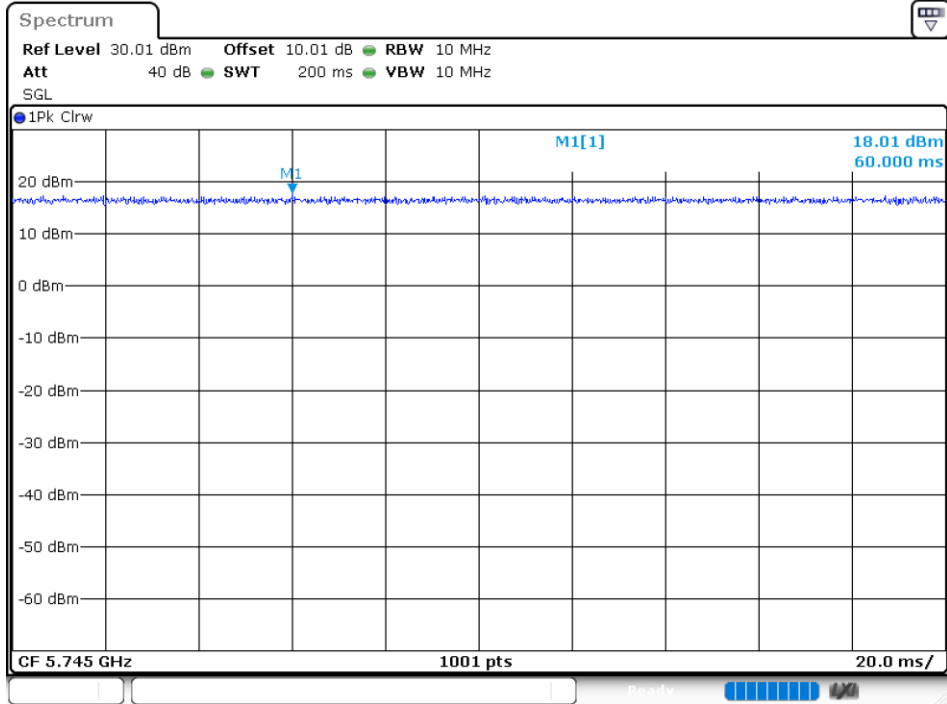

### Duty Cycle NVNT 802.11ac20 5785MHz

Duty Cycle NVNT 802.11ac20 5825MHz

Duty Cycle NVNT 802.11ac40 5755MHz

Duty Cycle NVNT 802.11ac40 5795MHz

Duty Cycle NVNT 802.11ac80 5775MHz

Duty Cycle NVNT 802.11n(HT20) 5745MHz