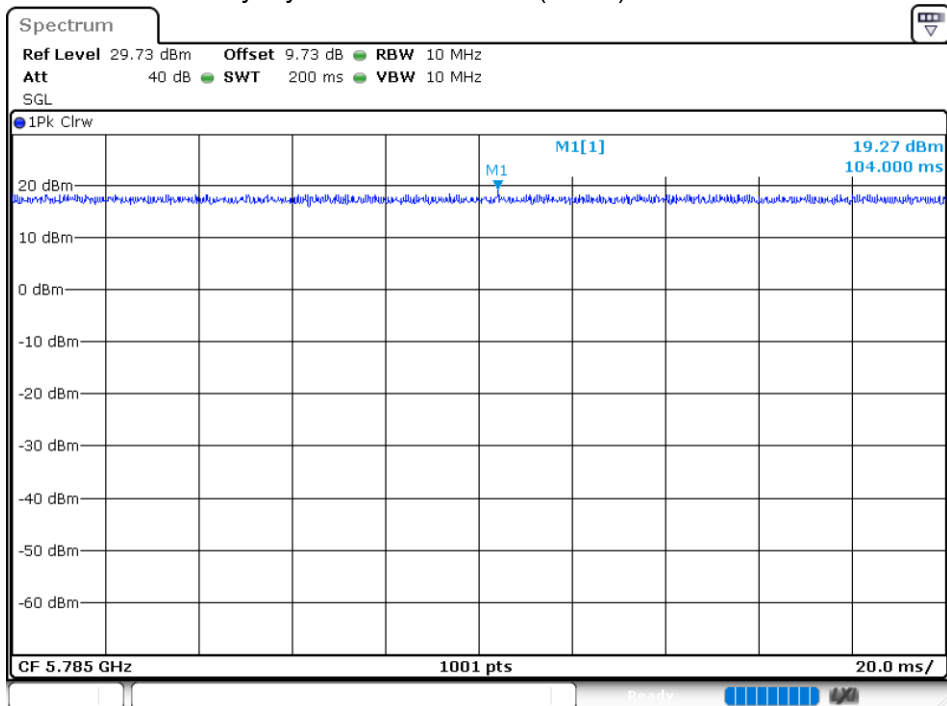

Duty Cycle NVNT 802.11n(HT20) 5785MHz