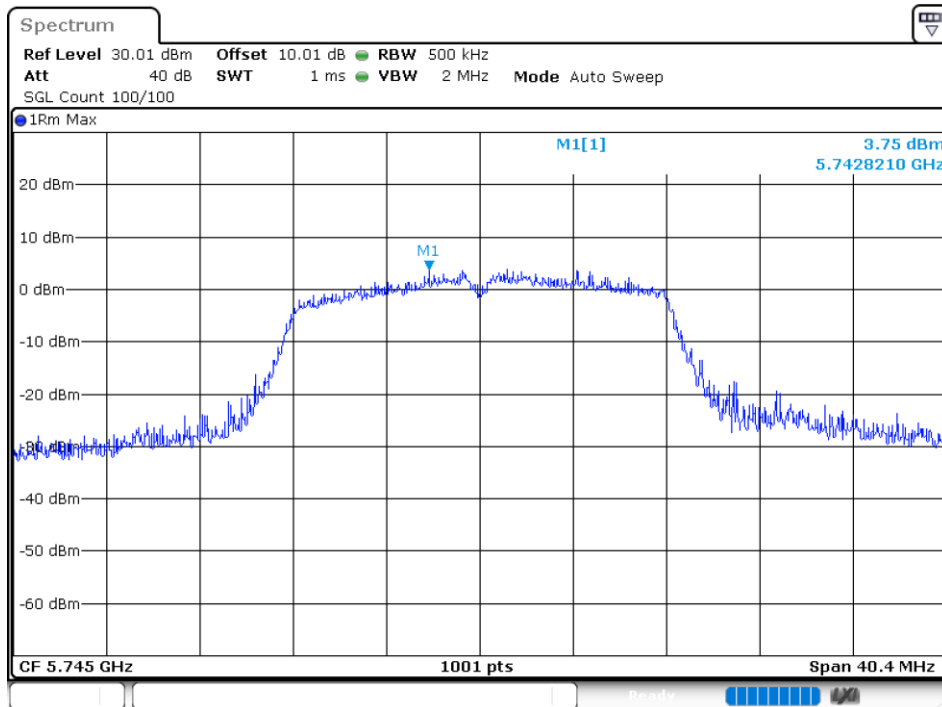

5.5 MAXIMUM POWER SPECTRAL DENSITY LEVEL

Condition	Mode	Frequency (MHz)	Antenna	Max PSD (dBm)	Limit (dBm)	Verdict
NVNT	802.11a	5745	Ant 1	3.745	30	Pass
NVNT	802.11a	5785	Ant 1	4.325	30	Pass
NVNT	802.11a	5825	Ant 1	4.493	30	Pass
NVNT	802.11ac20	5745	Ant 1	3.385	30	Pass
NVNT	802.11ac20	5785	Ant 1	3.244	30	Pass
NVNT	802.11ac20	5825	Ant 1	3.353	30	Pass
NVNT	802.11ac40	5755	Ant 1	0.801	30	Pass
NVNT	802.11ac40	5795	Ant 1	-0.261	30	Pass
NVNT	802.11ac80	5775	Ant 1	-3.076	30	Pass
NVNT	802.11n(HT20)	5745	Ant 1	3.427	30	Pass
NVNT	802.11n(HT20)	5785	Ant 1	3.977	30	Pass
NVNT	802.11n(HT20)	5825	Ant 1	3.523	30	Pass
NVNT	802.11n(HT40)	5755	Ant 1	0.169	30	Pass
NVNT	802.11n(HT40)	5795	Ant 1	0.258	30	Pass

PSD NVNT 802.11a 5745MHz Ant1