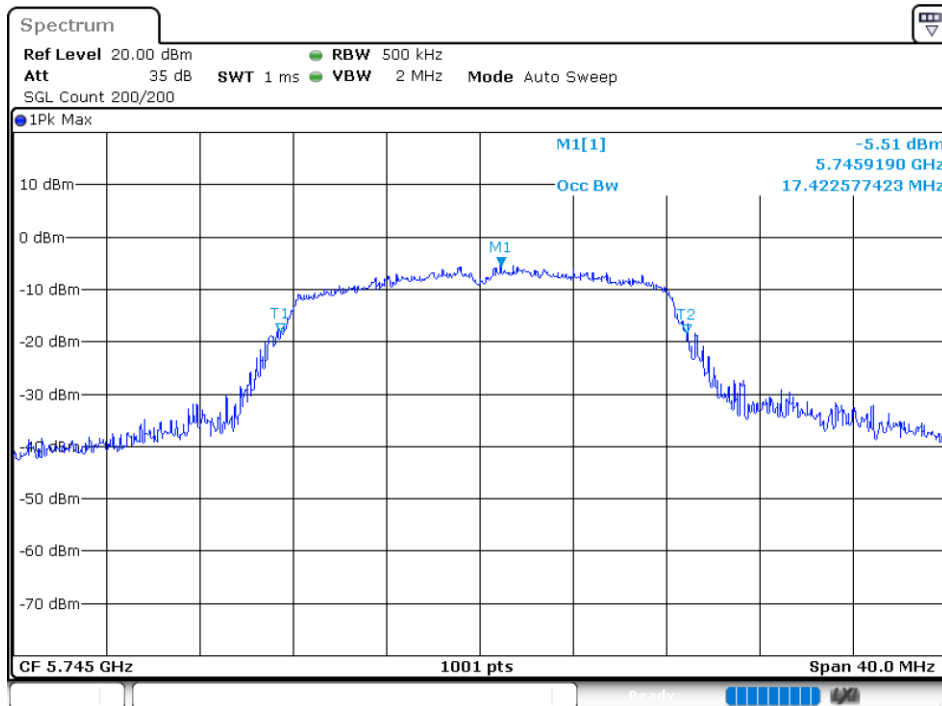

5.4 OCCUPIED CHANNEL BANDWIDTH

Condition	Mode	Frequency (MHz)	Antenna	99% OBW (MHz)	-26 dB Bandwidth (MHz)	Verdict
NVNT	802.11a	5745	Ant 1	17.4226	20.2	Pass
NVNT	802.11a	5785	Ant 1	17.3027	20.44	Pass
NVNT	802.11a	5825	Ant 1	17.3826	20.48	Pass
NVNT	802.11ac20	5745	Ant 1	17.7423	20.16	Pass
NVNT	802.11ac20	5785	Ant 1	17.6623	19.96	Pass
NVNT	802.11ac20	5825	Ant 1	17.5824	20.32	Pass
NVNT	802.11ac40	5755	Ant 1	35.964	42.56	Pass
NVNT	802.11ac40	5795	Ant 1	36.2038	41.6	Pass
NVNT	802.11ac80	5775	Ant 1	75.2847	80.96	Pass
NVNT	802.11n(HT20)	5745	Ant 1	17.7822	22	Pass
NVNT	802.11n(HT20)	5785	Ant 1	17.7423	20.2	Pass
NVNT	802.11n(HT20)	5825	Ant 1	17.7023	23.32	Pass
NVNT	802.11n(HT40)	5755	Ant 1	35.964	40.32	Pass
NVNT	802.11n(HT40)	5795	Ant 1	36.2038	40.72	Pass

OBW NVNT 802.11a 5745MHz Ant1