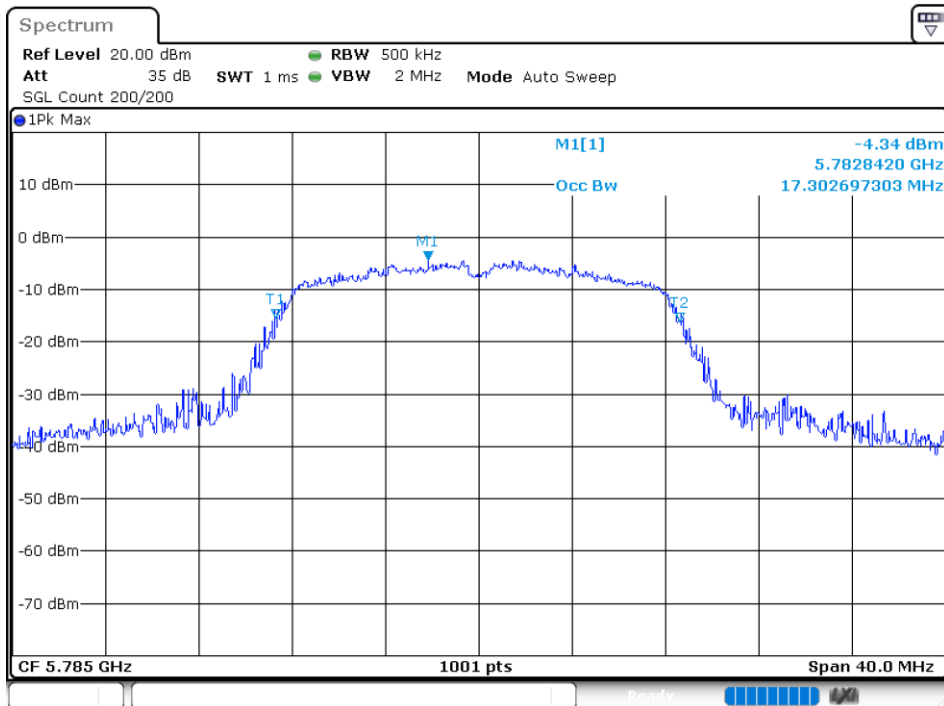

OBW NVNT 802.11a 5785MHz Ant1