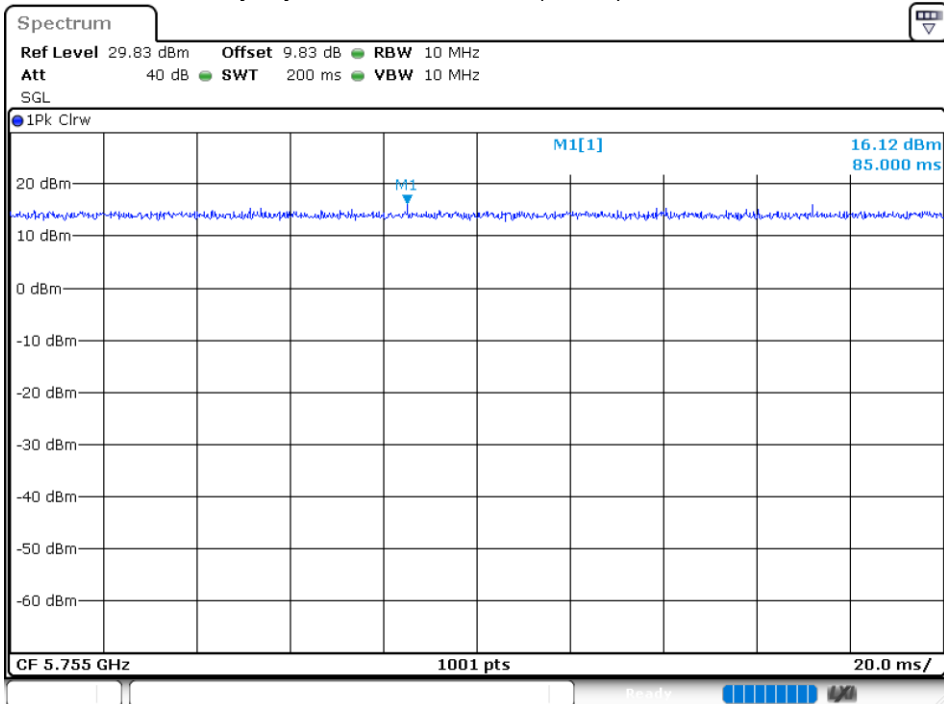

Duty Cycle NVNT 802.11n(HT40) 5755MHz