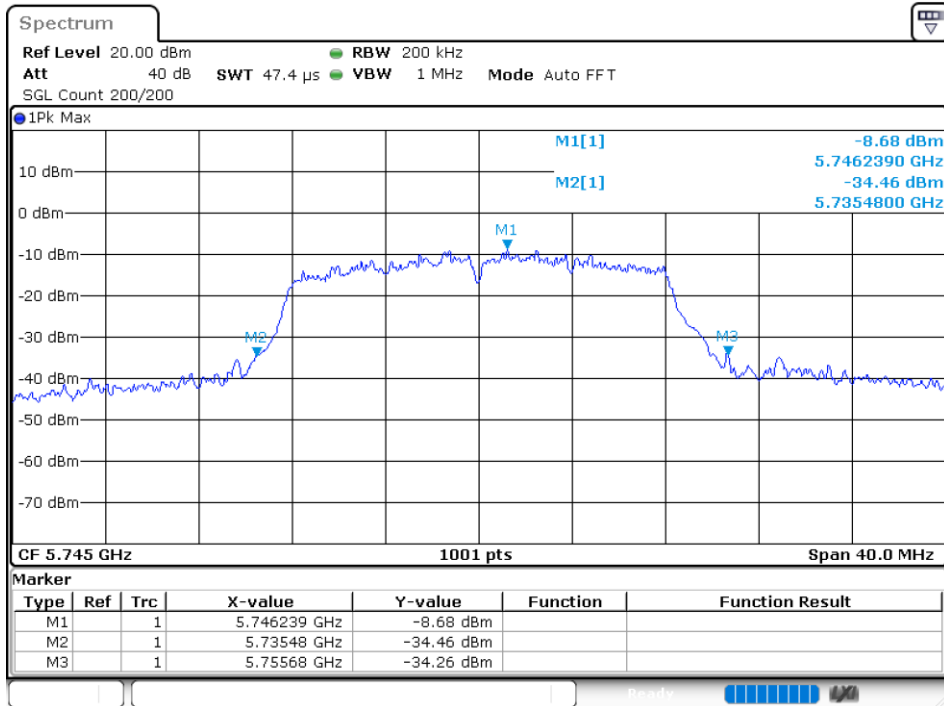

-26 dB BW NVNT 802.11a 5745MHz Ant1