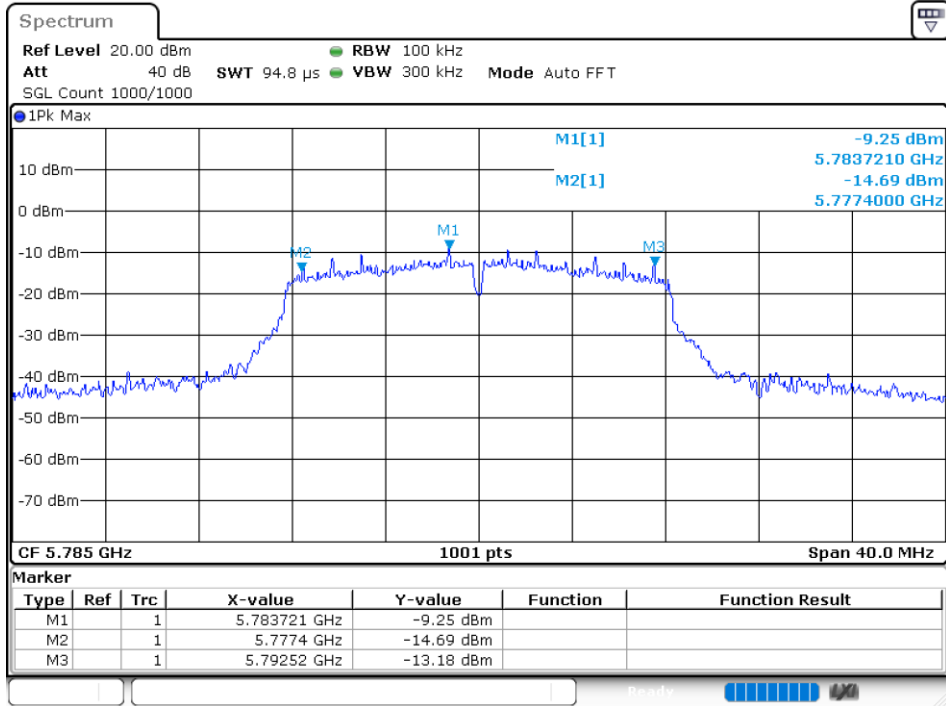

EBW NVNT 802.11a 5785MHz Ant1