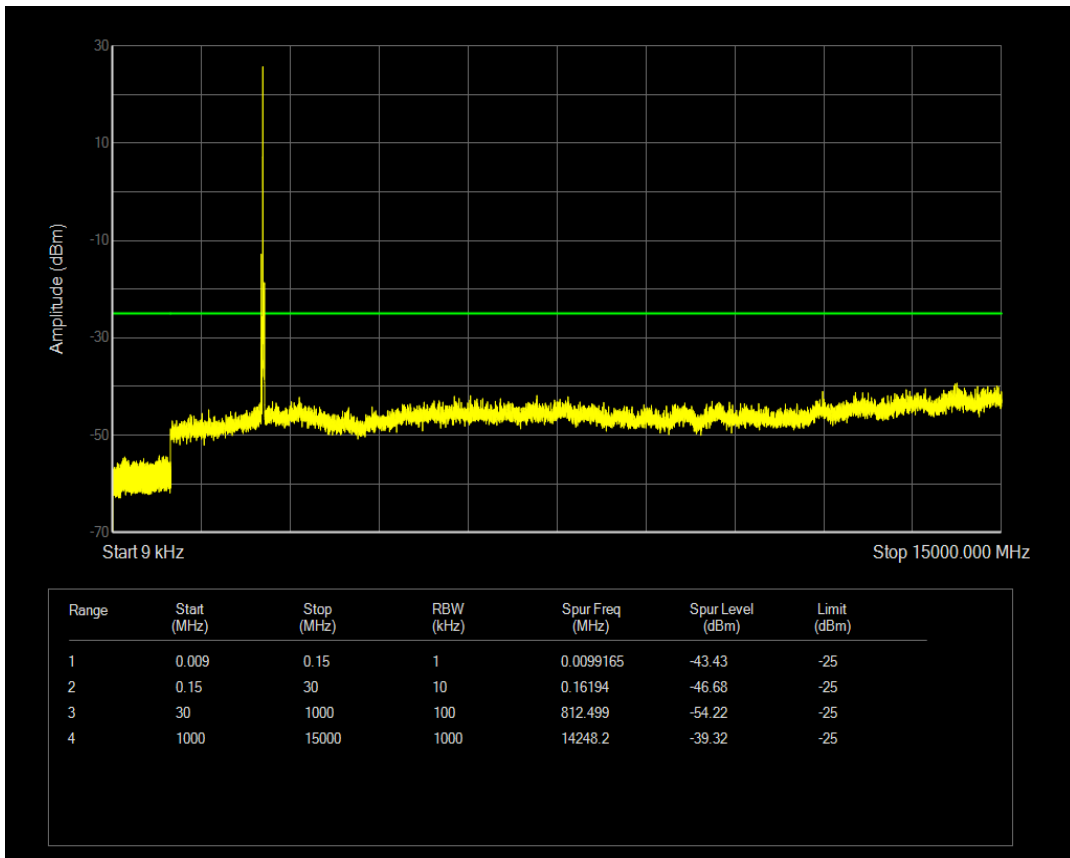

Band7 QAM16 BW=15MHz Channel=20825 RB Size=75 Position=#0

Band7 QPSK BW=15MHz Channel=21100 RB Size=75 Position=#0

Band7 QAM16 BW=15MHz Channel=21100 RB Size=75 Position=#0

Band7 QAM16 BW=15MHz Channel=21100 RB Size=1 Position=#0

Band7 QPSK BW=15MHz Channel=21375 RB Size=1 Position=#0

Band7 QPSK BW=15MHz Channel=21375 RB Size=75 Position=#0

Band7 QAM16 BW=15MHz Channel=21375 RB Size=1 Position=#0

Band7 QPSK BW=20MHz Channel=20850 RB Size=1 Position=#0