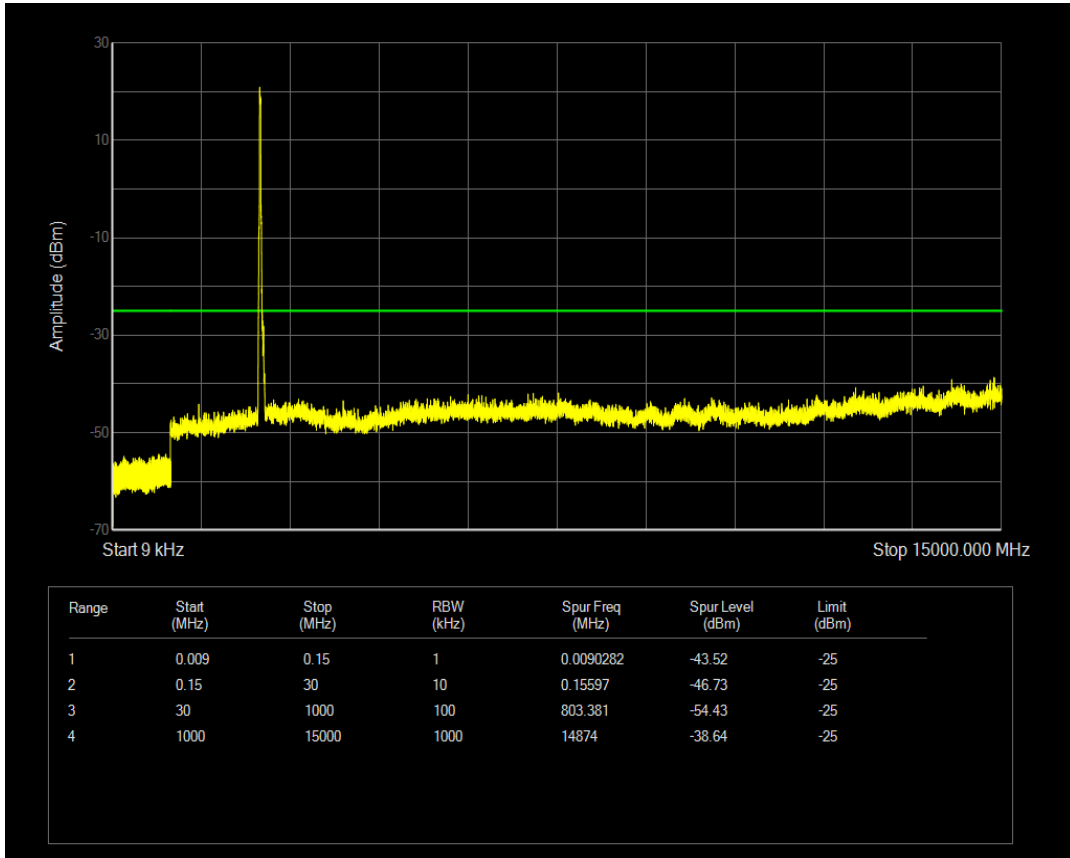

Band7 QPSK BW=15MHz Channel=21375 RB Size=1 Position=#0

Band7 QPSK BW=15MHz Channel=21375 RB Size=75 Position=#0

Band7 QAM16 BW=15MHz Channel=21375 RB Size=1 Position=#0

Band7 QPSK BW=20MHz Channel=20850 RB Size=1 Position=#0

Band7 QAM16 BW=15MHz Channel=21375 RB Size=75 Position=#0

Band7 QPSK BW=20MHz Channel=20850 RB Size=100 Position=#0

Band7 QAM16 BW=20MHz Channel=20850 RB Size=100 Position=#0

Band7 QAM16 BW=20MHz Channel=20850 RB Size=1 Position=#0