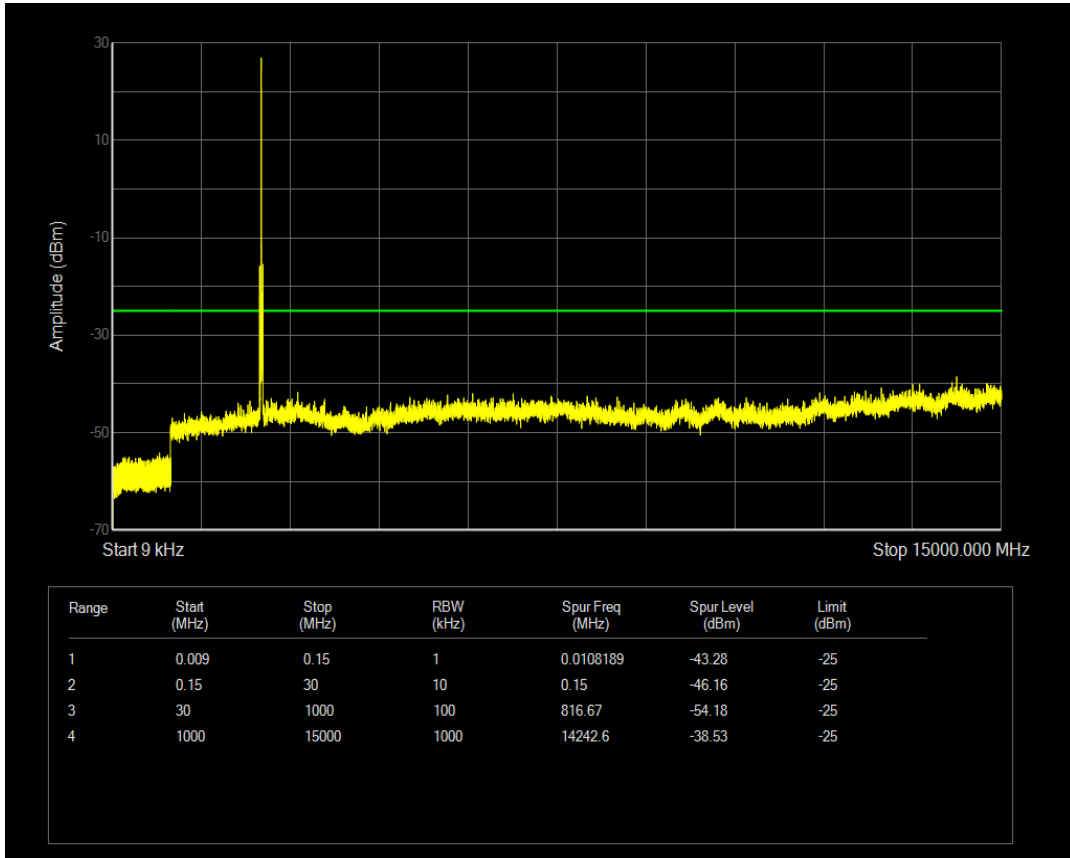

Band7 QPSK BW=15MHz Channel=20825 RB Size=75 Position=#0

Band7 QPSK BW=15MHz Channel=20825 RB Size=1 Position=#0

Band7 QAM16 BW=15MHz Channel=20825 RB Size=1 Position=#0

Band7 QPSK BW=15MHz Channel=21100 RB Size=1 Position=#0

Band7 QAM16 BW=15MHz Channel=20825 RB Size=75 Position=#0

Band7 QPSK BW=15MHz Channel=21100 RB Size=75 Position=#0

Band7 QAM16 BW=15MHz Channel=21100 RB Size=75 Position=#0

Band7 QAM16 BW=15MHz Channel=21100 RB Size=1 Position=#0

Band7 QPSK BW=15MHz Channel=21375 RB Size=1 Position=#0

Band7 QPSK BW=15MHz Channel=21375 RB Size=75 Position=#0

Band7 QAM16 BW=15MHz Channel=21375 RB Size=1 Position=#0

Band7 QPSK BW=20MHz Channel=20850 RB Size=1 Position=#0