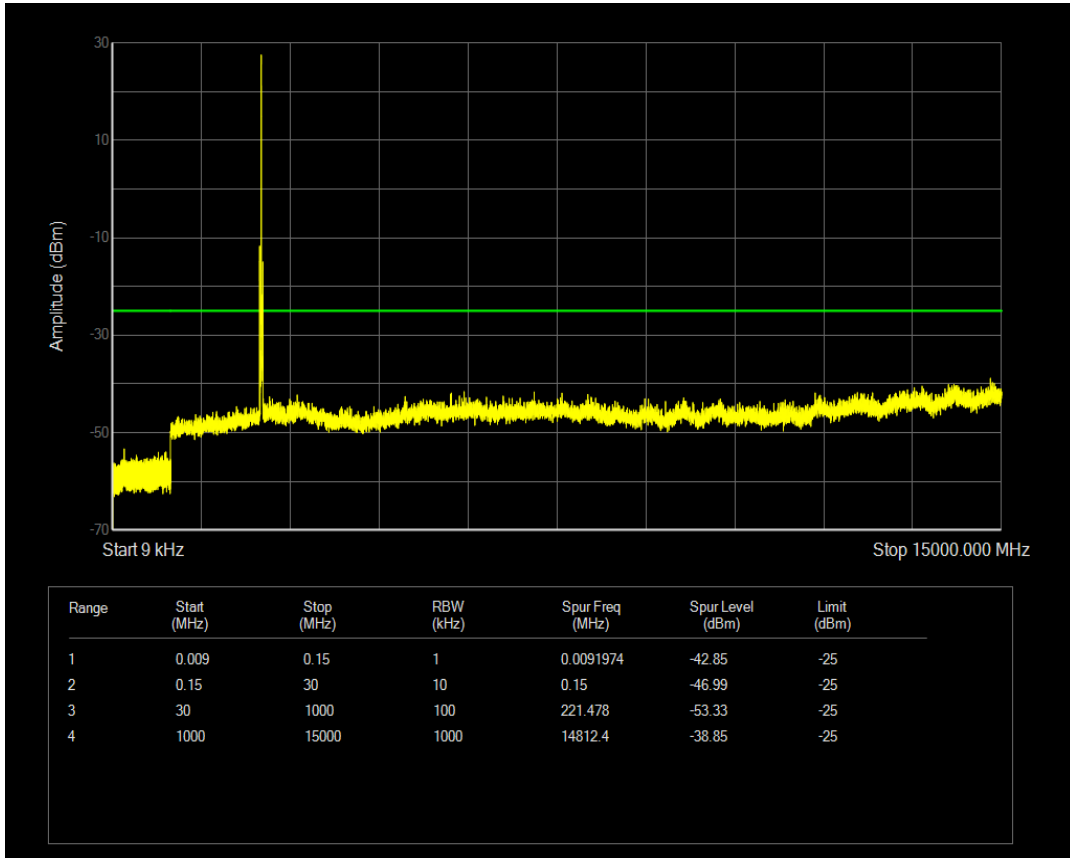

Band7 QAM16 BW=10MHz Channel=21100 RB Size=50 Position=#0

Band7 QPSK BW=10MHz Channel=21400 RB Size=50 Position=#0

Band7 QAM16 BW=10MHz Channel=21400 RB Size=50 Position=#0

Band7 QAM16 BW=10MHz Channel=21400 RB Size=1 Position=#0

Band7 QPSK BW=15MHz Channel=20825 RB Size=75 Position=#0

Band7 QPSK BW=15MHz Channel=20825 RB Size=1 Position=#0

Band7 QAM16 BW=15MHz Channel=20825 RB Size=1 Position=#0

Band7 QPSK BW=15MHz Channel=21100 RB Size=1 Position=#0

Band7 QAM16 BW=15MHz Channel=20825 RB Size=75 Position=#0

Band7 QPSK BW=15MHz Channel=21100 RB Size=75 Position=#0

Band7 QAM16 BW=15MHz Channel=21100 RB Size=75 Position=#0

Band7 QAM16 BW=15MHz Channel=21100 RB Size=1 Position=#0