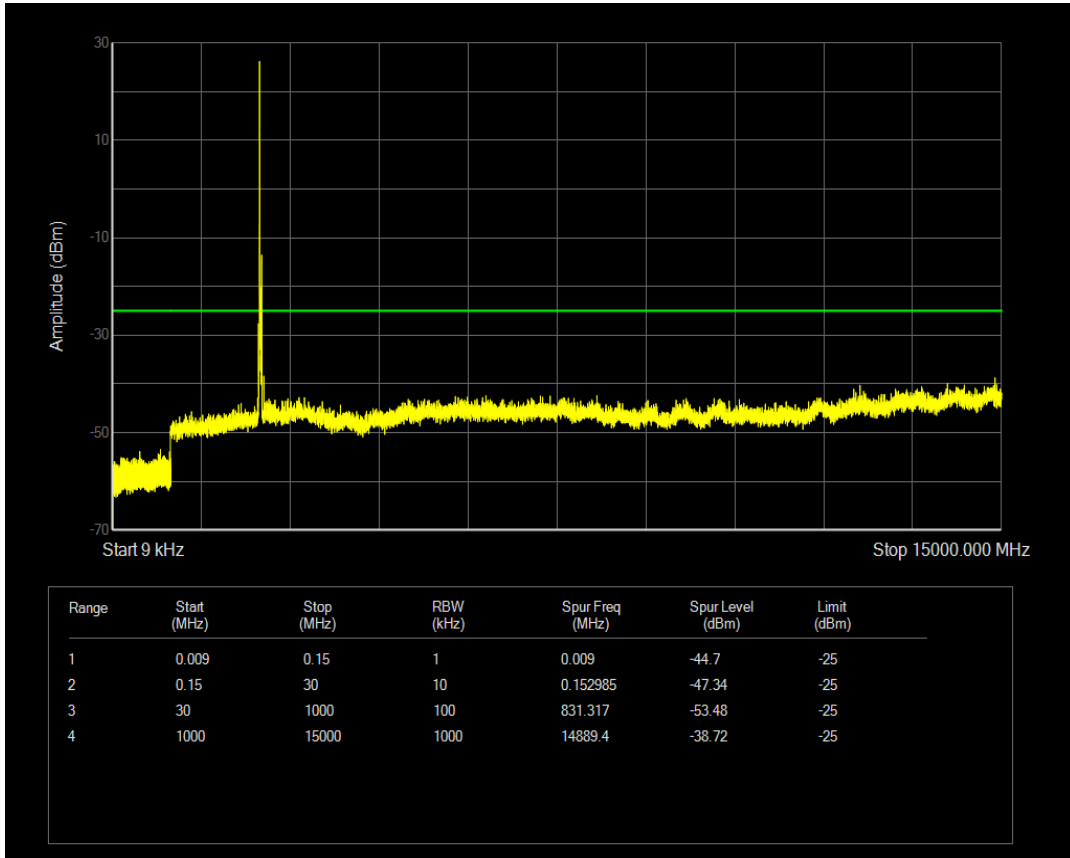

Band7 QAM16 BW=15MHz Channel=21375 RB Size=75 Position=#0

Band7 QPSK BW=20MHz Channel=20850 RB Size=100 Position=#0

Band7 QAM16 BW=20MHz Channel=20850 RB Size=100 Position=#0

Band7 QAM16 BW=20MHz Channel=20850 RB Size=1 Position=#0

Band7 QPSK BW=20MHz Channel=21100 RB Size=1 Position=#0

Band7 QAM16 BW=20MHz Channel=21100 RB Size=1 Position=#0

Band7 QPSK BW=20MHz Channel=21100 RB Size=100 Position=#0

Band7 QAM16 BW=20MHz Channel=21100 RB Size=100 Position=#0