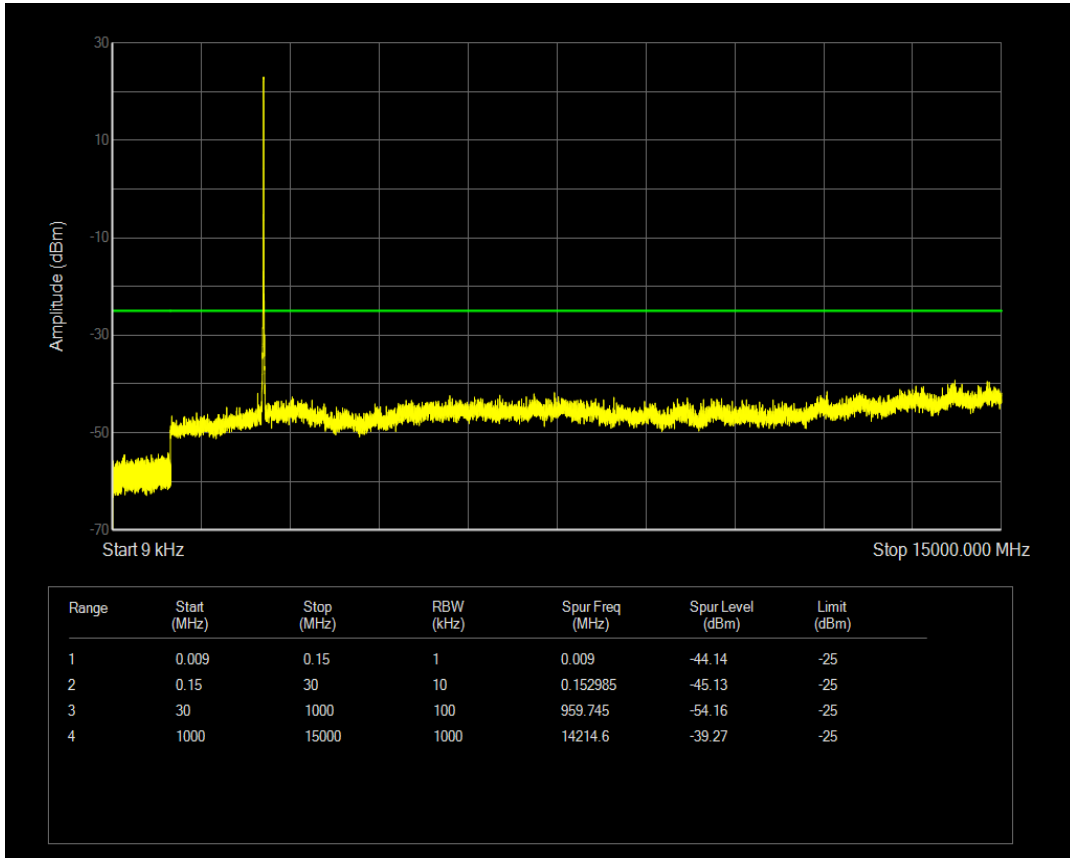

Band7 QPSK BW=5MHz Channel=21100 RB Size=1 Position=#0

Band7 QPSK BW=5MHz Channel=21100 RB Size=25 Position=#0

Band7 QAM16 BW=5MHz Channel=21100 RB Size=1 Position=#0

Band7 QAM16 BW=5MHz Channel=21100 RB Size=25 Position=#0

Band7 QPSK BW=5MHz Channel=21425 RB Size=1 Position=#0

Band7 QPSK BW=5MHz Channel=21425 RB Size=25 Position=#0

Band7 QAM16 BW=5MHz Channel=21425 RB Size=1 Position=#0

Band7 QPSK BW=10MHz Channel=20800 RB Size=1 Position=#0