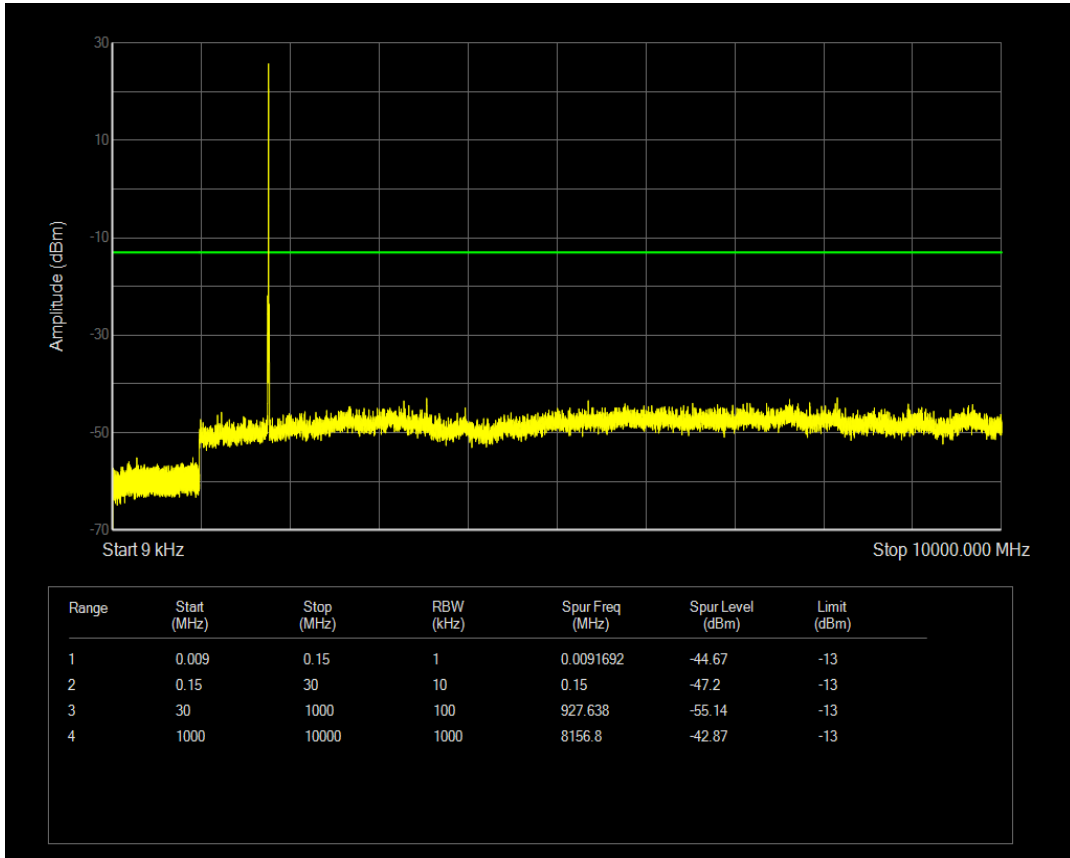

Band66 QPSK BW=5MHz Channel=132647 RB Size=1 Position=#0

Band66 QAM16 BW=5MHz Channel=132647 RB Size=25 Position=#0