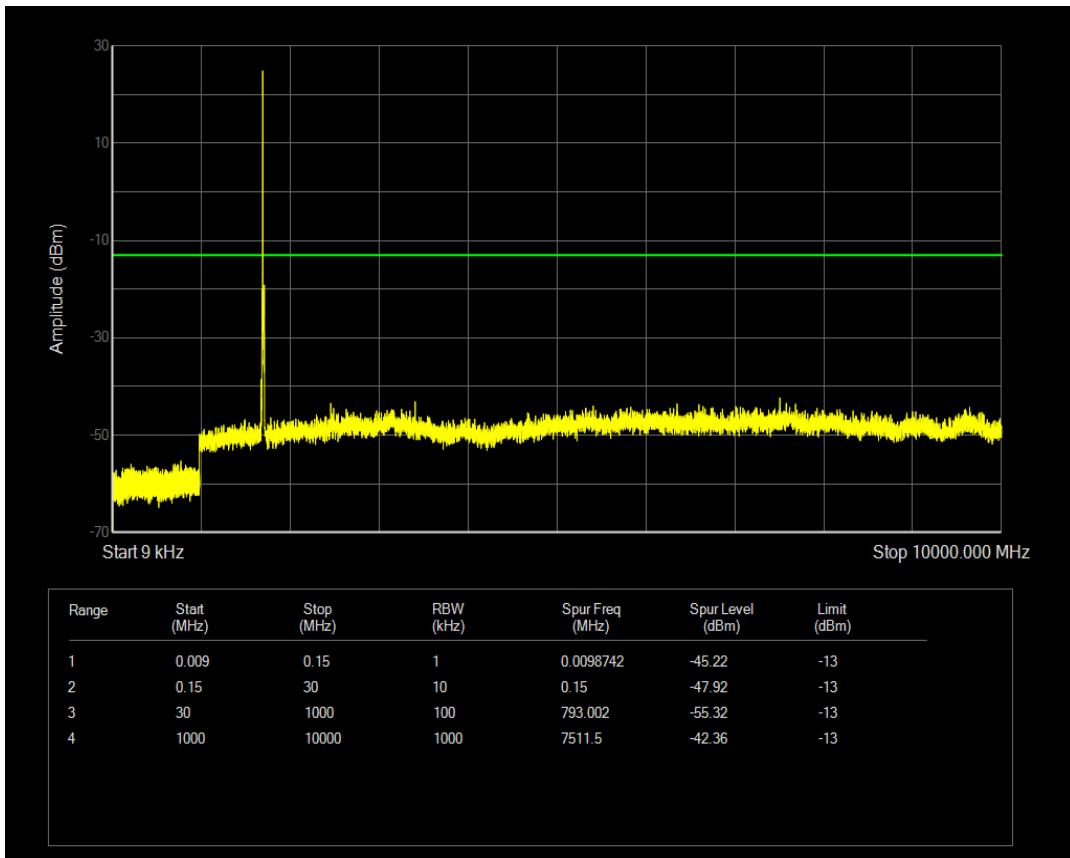

Band66 QPSK BW=10MHz Channel=132022 RB Size=1 Position=#0

Band66 QPSK BW=10MHz Channel=132022 RB Size=50 Position=#0