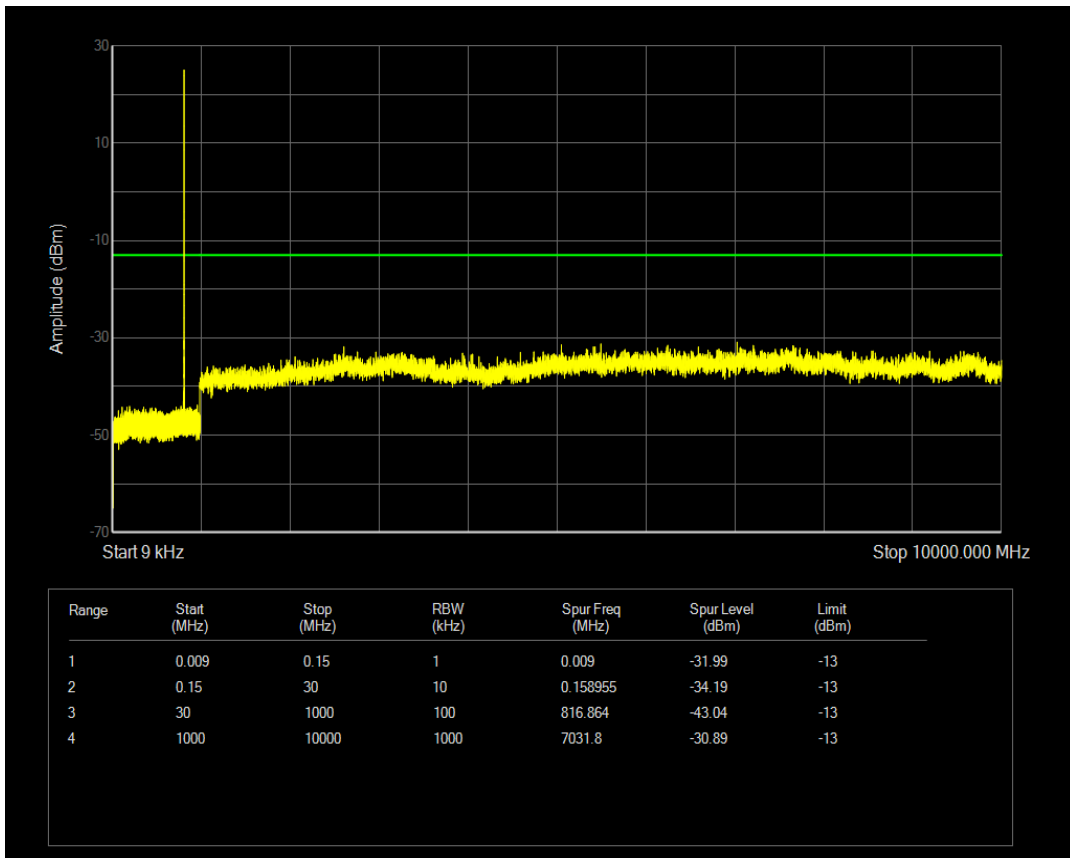

Band5 QPSK BW=1.4MHz Channel=20407 RB Size=1 Position=#0

Band5 QAM16 BW=1.4MHz Channel=20407 RB Size=1 Position=#0

Band5 QPSK BW=1.4MHz Channel=20407 RB Size=6 Position=#0

Band5 QAM16 BW=1.4MHz Channel=20407 RB Size=6 Position=#0

Band5 QPSK BW=1.4MHz Channel=20525 RB Size=1 Position=#0

Band5 QPSK BW=1.4MHz Channel=20525 RB Size=6 Position=#0

Band5 QAM16 BW=1.4MHz Channel=20525 RB Size=1 Position=#0

Band5 QAM16 BW=1.4MHz Channel=20525 RB Size=6 Position=#0