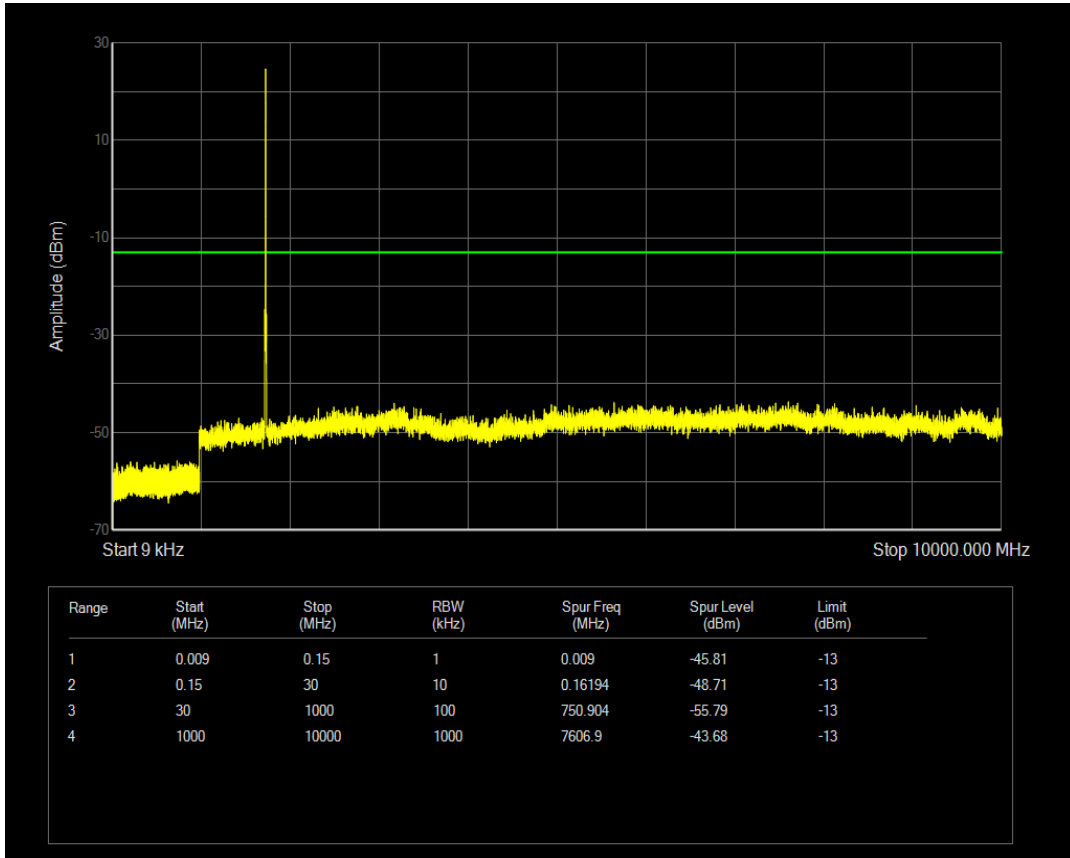

Band66 QAM16 BW=5MHz Channel=132322 RB Size=1 Position=#0

Band66 QPSK BW=5MHz Channel=132322 RB Size=25 Position=#0