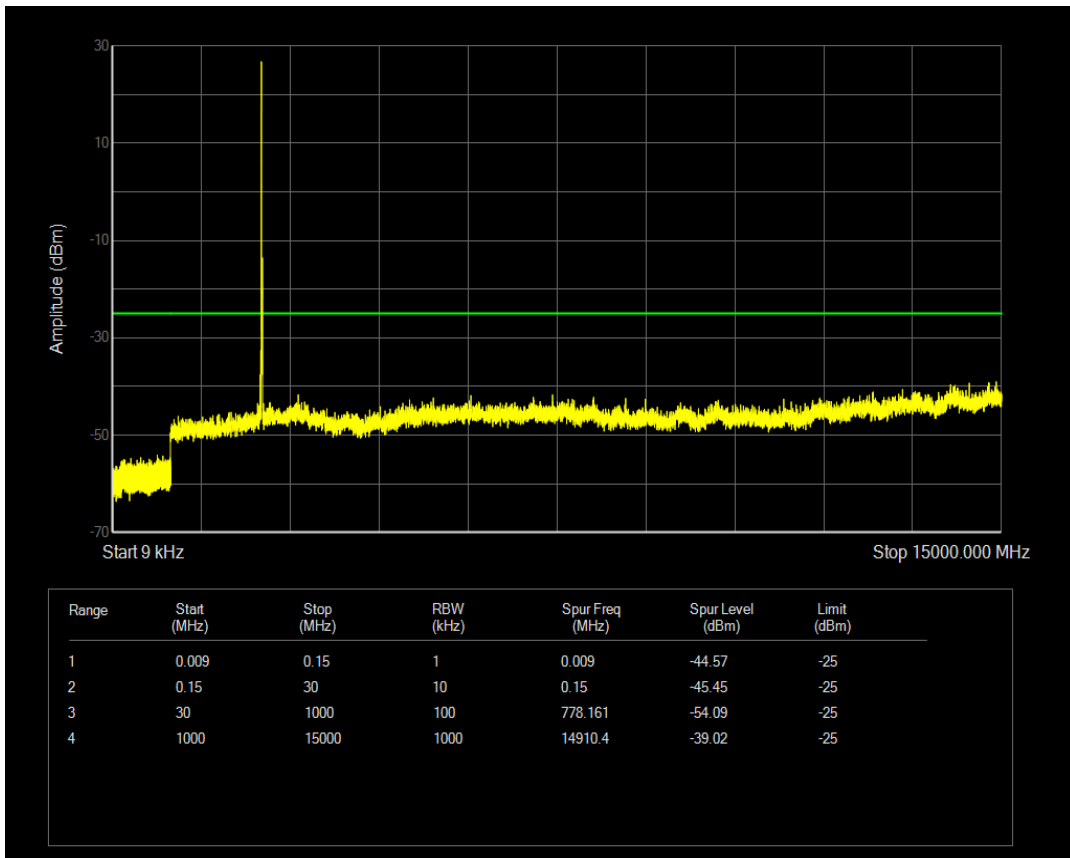

Band7 QAM16 BW=10MHz Channel=21100 RB Size=1 Position=#0

Band7 QPSK BW=10MHz Channel=21400 RB Size=1 Position=#0