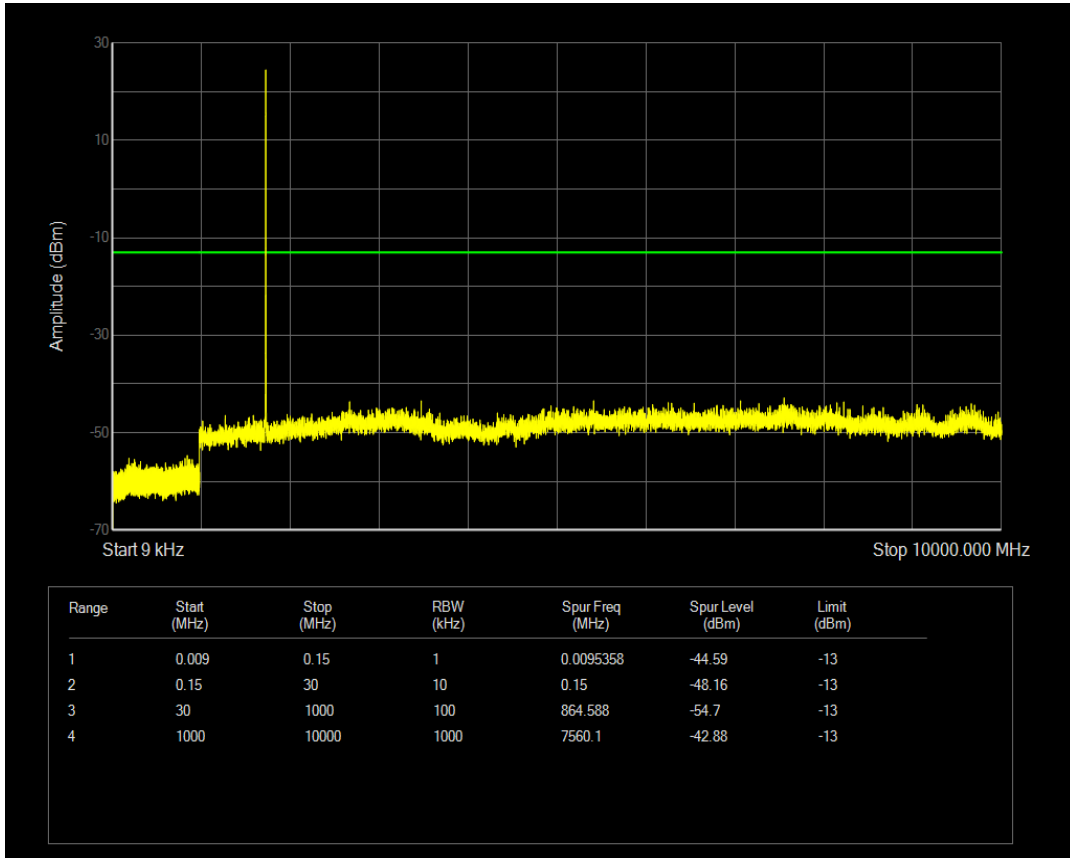

Band66 QPSK BW=1.4MHz Channel=132322 RB Size=1 Position=#0

Band66 QPSK BW=1.4MHz Channel=132322 RB Size=6 Position=#0

Band66 QAM16 BW=1.4MHz Channel=132322 RB Size=6 Position=#0

Band66 QAM16 BW=1.4MHz Channel=132322 RB Size=1 Position=#0