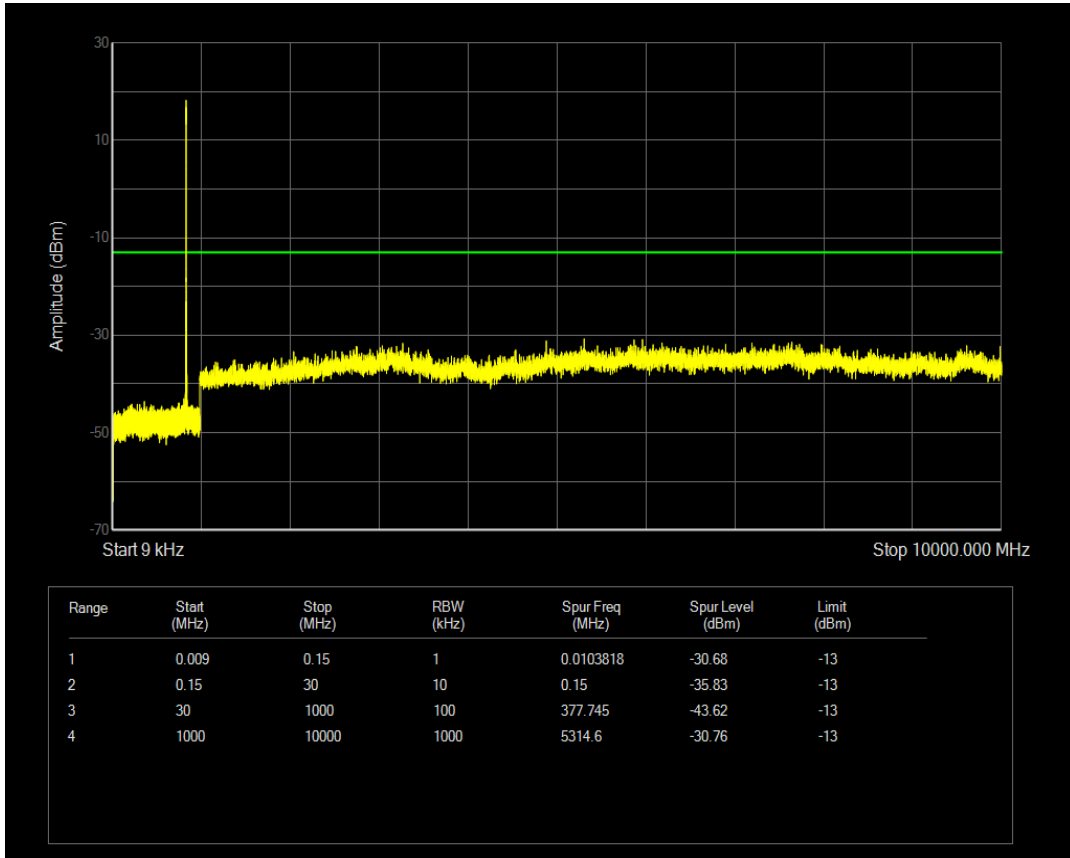

Band5 QPSK BW=3MHz Channel=20635 RB Size=15 Position=#0

Band5 QAM16 BW=3MHz Channel=20635 RB Size=1 Position=#0