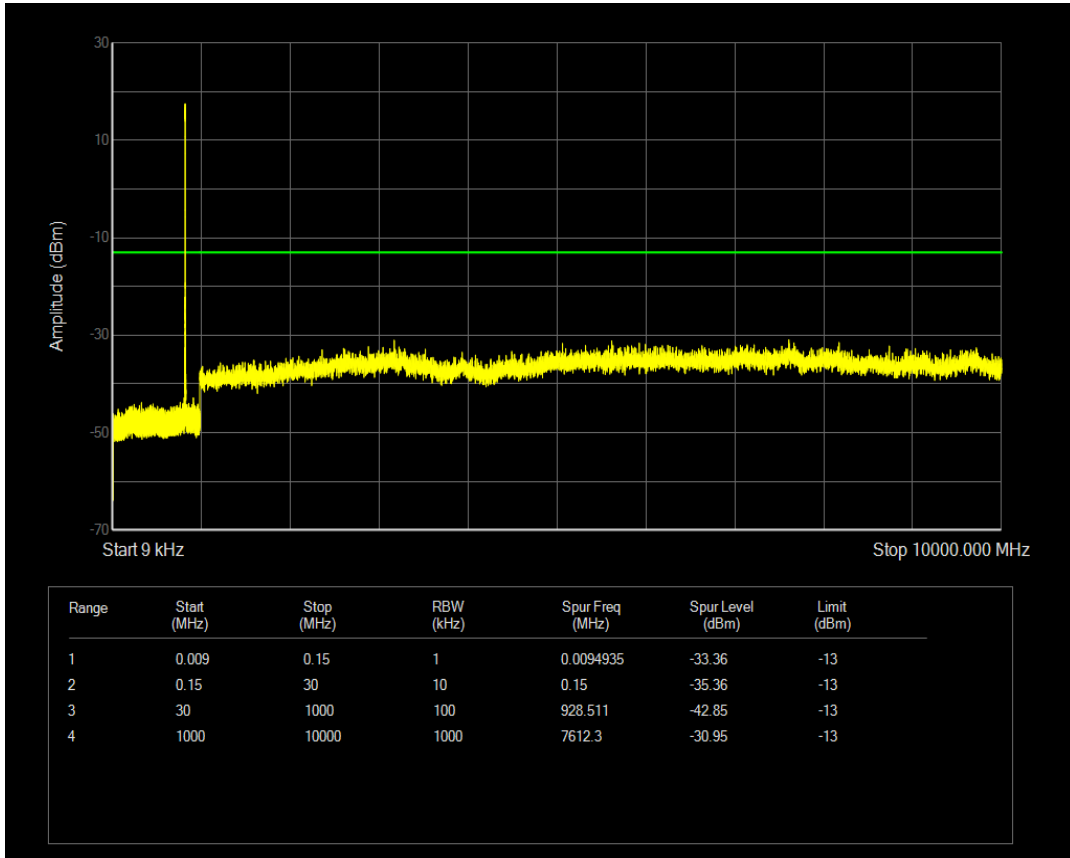

Band5 QPSK BW=3MHz Channel=20525 RB Size=15 Position=#0

Band5 QAM16 BW=3MHz Channel=20525 RB Size=1 Position=#0