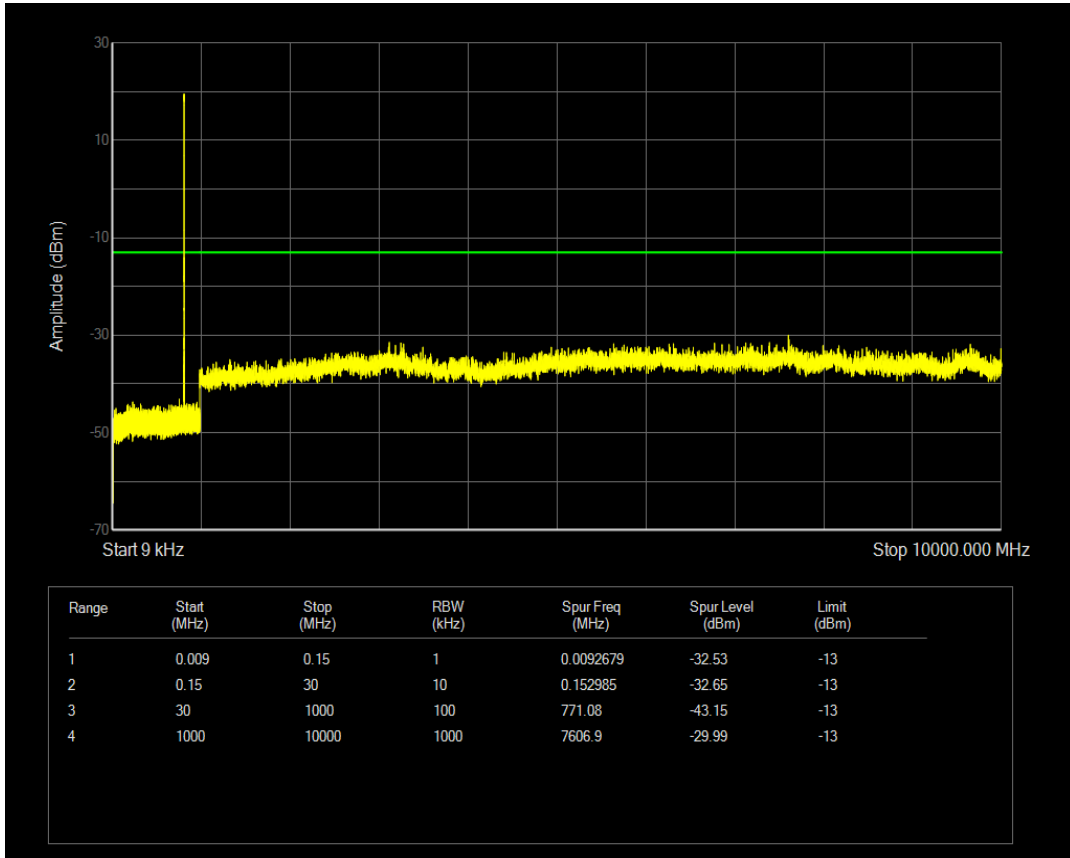

Band5 QPSK BW=1.4MHz Channel=20407 RB Size=1 Position=#0

Band5 QAM16 BW=1.4MHz Channel=20407 RB Size=1 Position=#0

Band5 QPSK BW=1.4MHz Channel=20407 RB Size=6 Position=#0

Band5 QAM16 BW=1.4MHz Channel=20407 RB Size=6 Position=#0

Band5 QPSK BW=1.4MHz Channel=20525 RB Size=1 Position=#0

Band5 QPSK BW=1.4MHz Channel=20525 RB Size=6 Position=#0

Band5 QAM16 BW=1.4MHz Channel=20525 RB Size=1 Position=#0

Band5 QAM16 BW=1.4MHz Channel=20525 RB Size=6 Position=#0