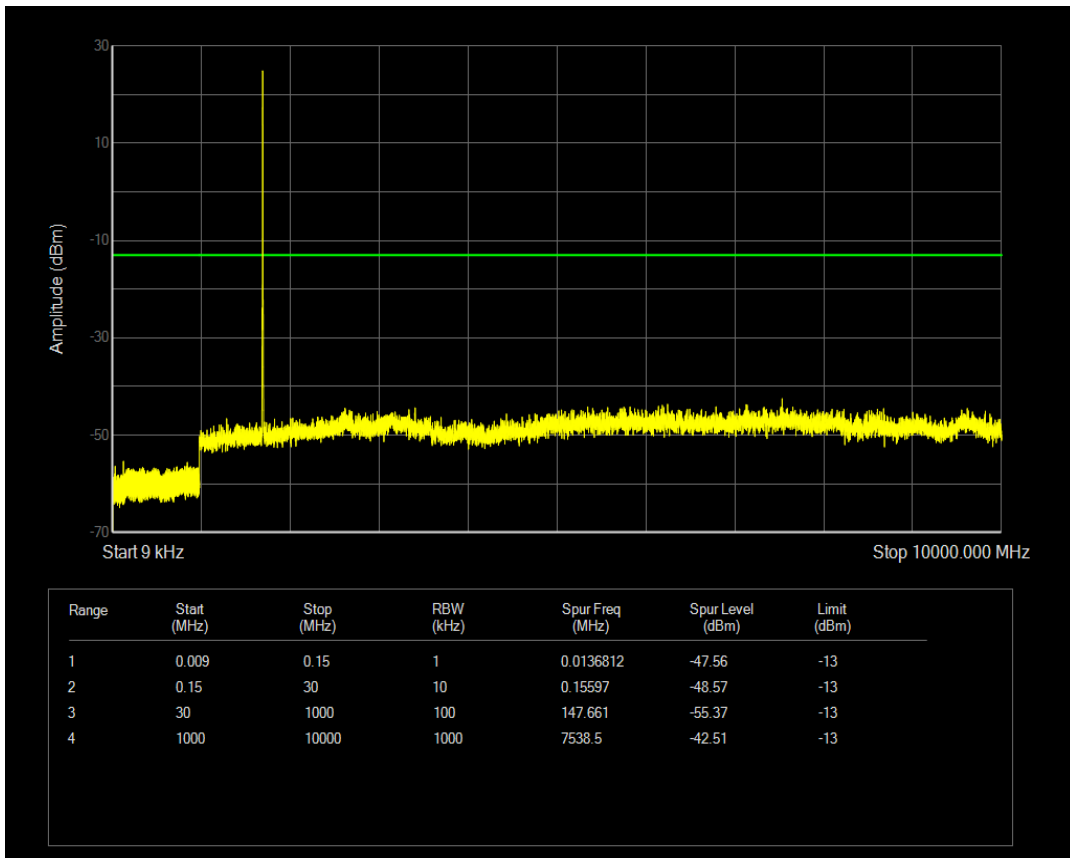

Band66 QAM16 BW=3MHz Channel=131987 RB Size=1 Position=#0

Band66 QAM16 BW=3MHz Channel=131987 RB Size=15 Position=#0