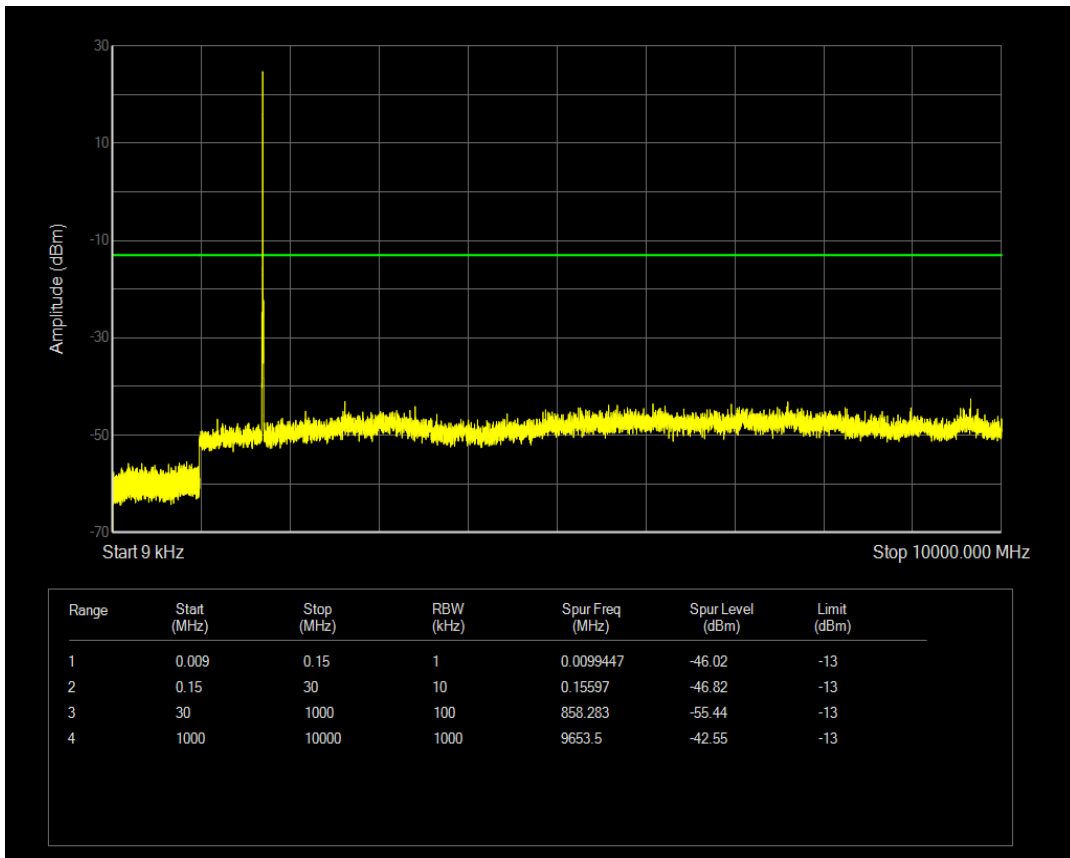

Band66 QAM16 BW=5MHz Channel=131997 RB Size=1 Position=#0

Band66 QAM16 BW=5MHz Channel=131997 RB Size=25 Position=#0