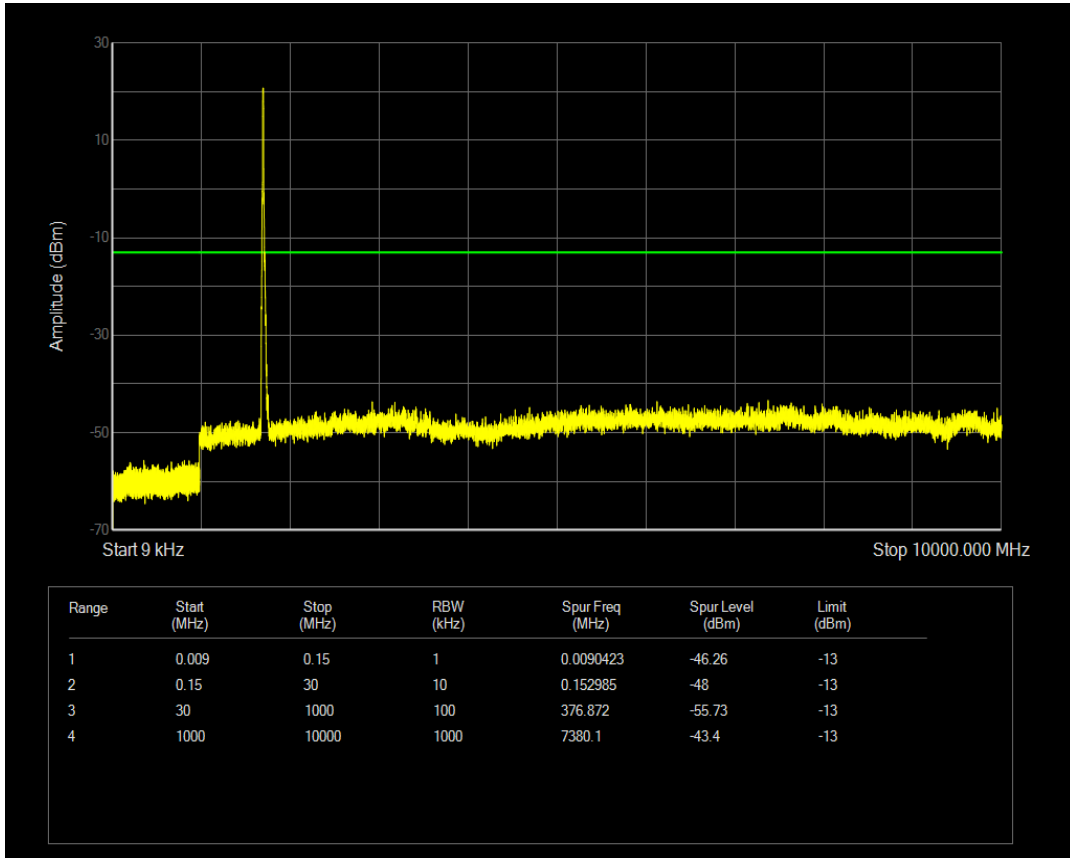

Band66 QPSK BW=10MHz Channel=132022 RB Size=50 Position=#0

Band66 QAM16 BW=10MHz Channel=132022 RB Size=1 Position=#0