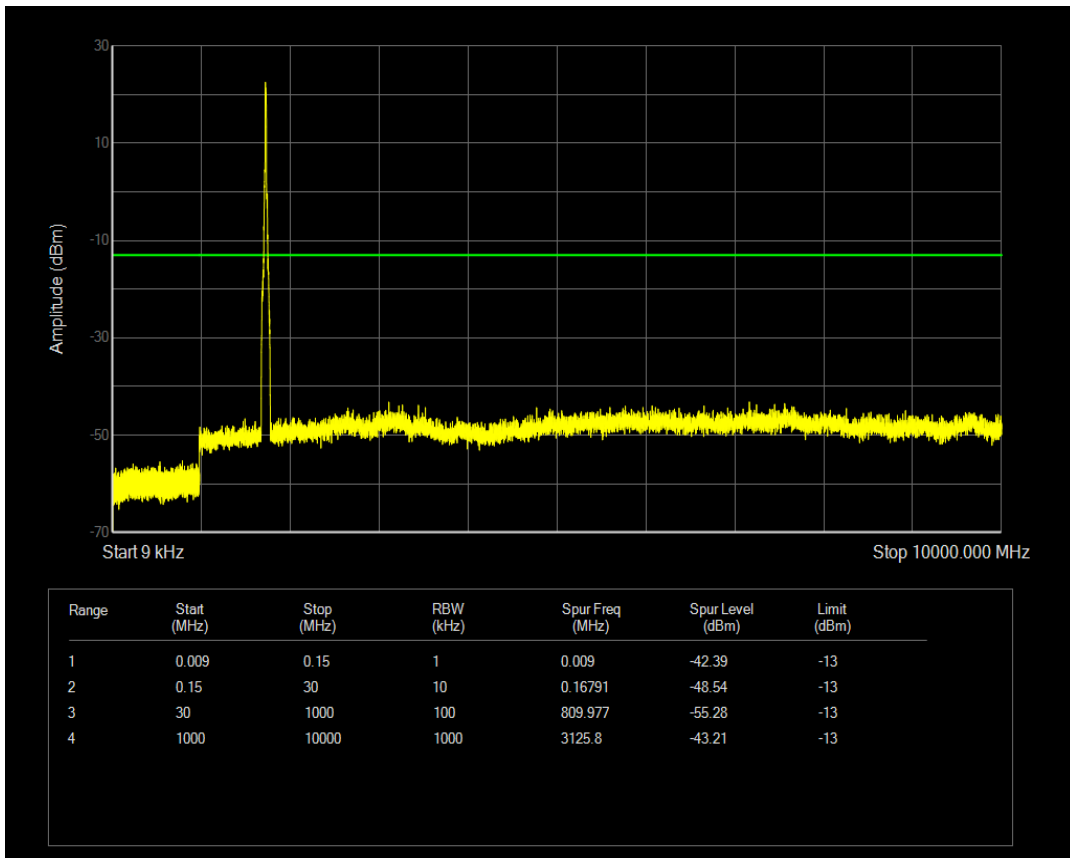

Band66 QPSK BW=15MHz Channel=132322 RB Size=75 Position=#0

Band66 QAM16 BW=15MHz Channel=132322 RB Size=75 Position=#0