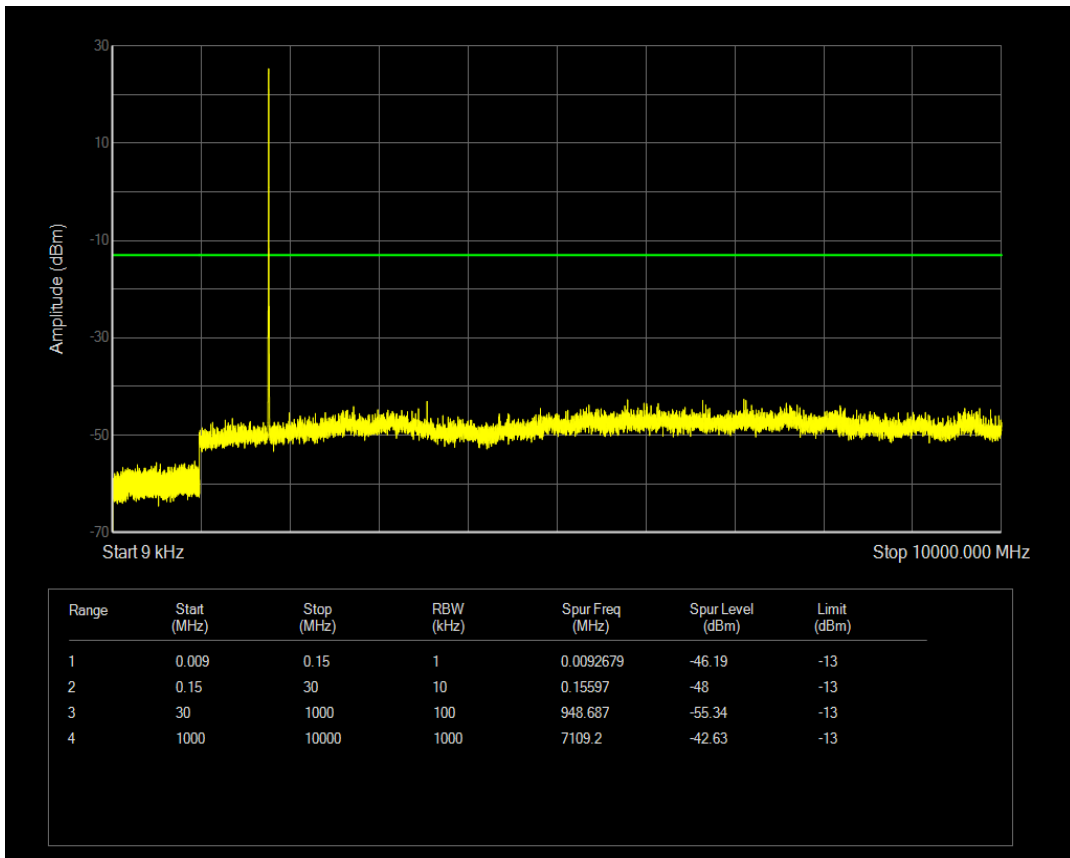

Band66 QPSK BW=3MHz Channel=132657 RB Size=1 Position=#0

Band66 QPSK BW=3MHz Channel=132657 RB Size=15 Position=#0