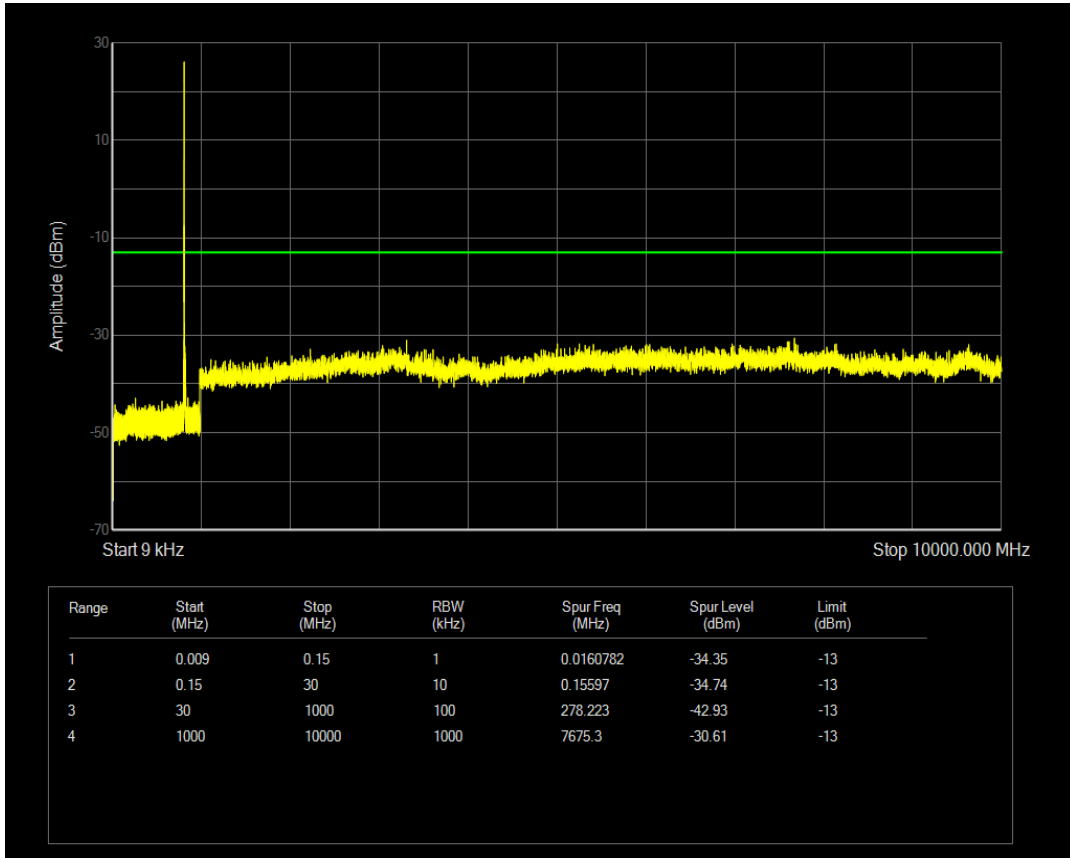

Band5 QPSK BW=5MHz Channel=20625 RB Size=1 Position=#0

Band5 QPSK BW=5MHz Channel=20625 RB Size=25 Position=#0

Band5 QAM16 BW=5MHz Channel=20625 RB Size=1 Position=#0

Band5 QAM16 BW=5MHz Channel=20625 RB Size=25 Position=#0

Band5 QPSK BW=10MHz Channel=20450 RB Size=50 Position=#0

Band5 QPSK BW=10MHz Channel=20450 RB Size=1 Position=#0

Band5 QAM16 BW=10MHz Channel=20450 RB Size=1 Position=#0

Band5 QAM16 BW=10MHz Channel=20450 RB Size=50 Position=#0