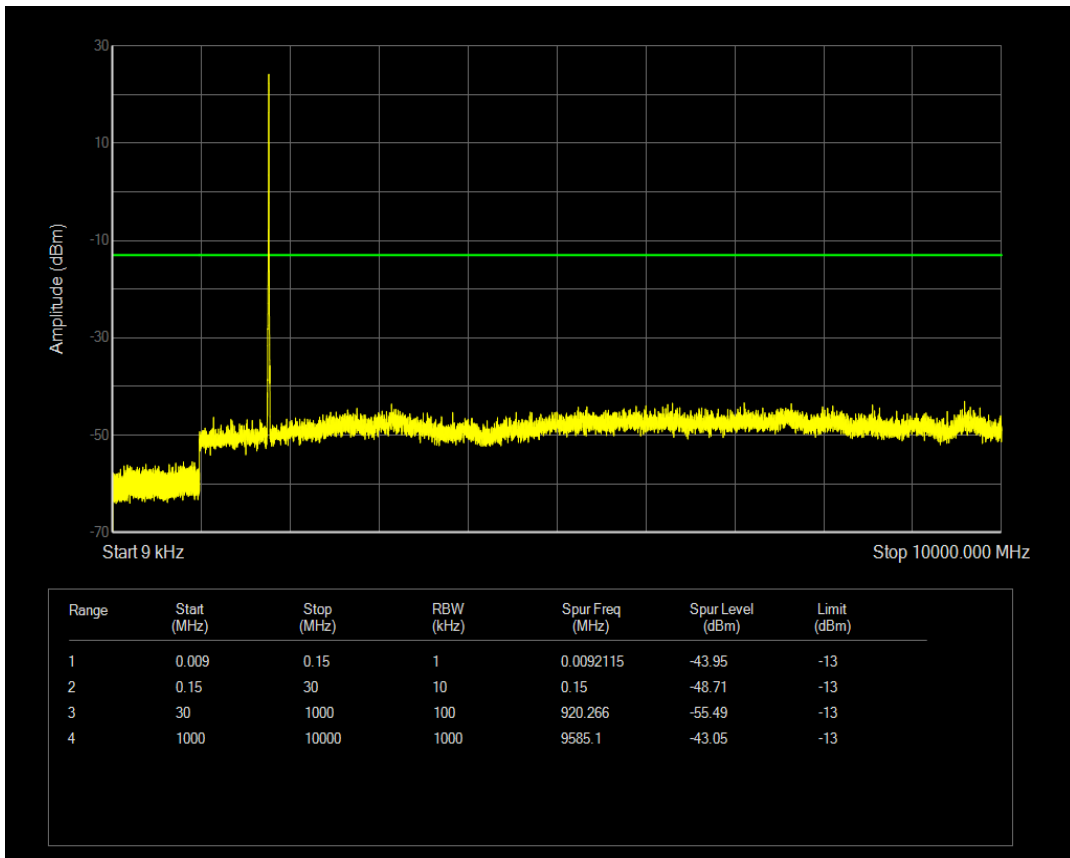

Band66 QAM16 BW=3MHz Channel=132657 RB Size=15 Position=#0

Band66 QPSK BW=5MHz Channel=131997 RB Size=25 Position=#0