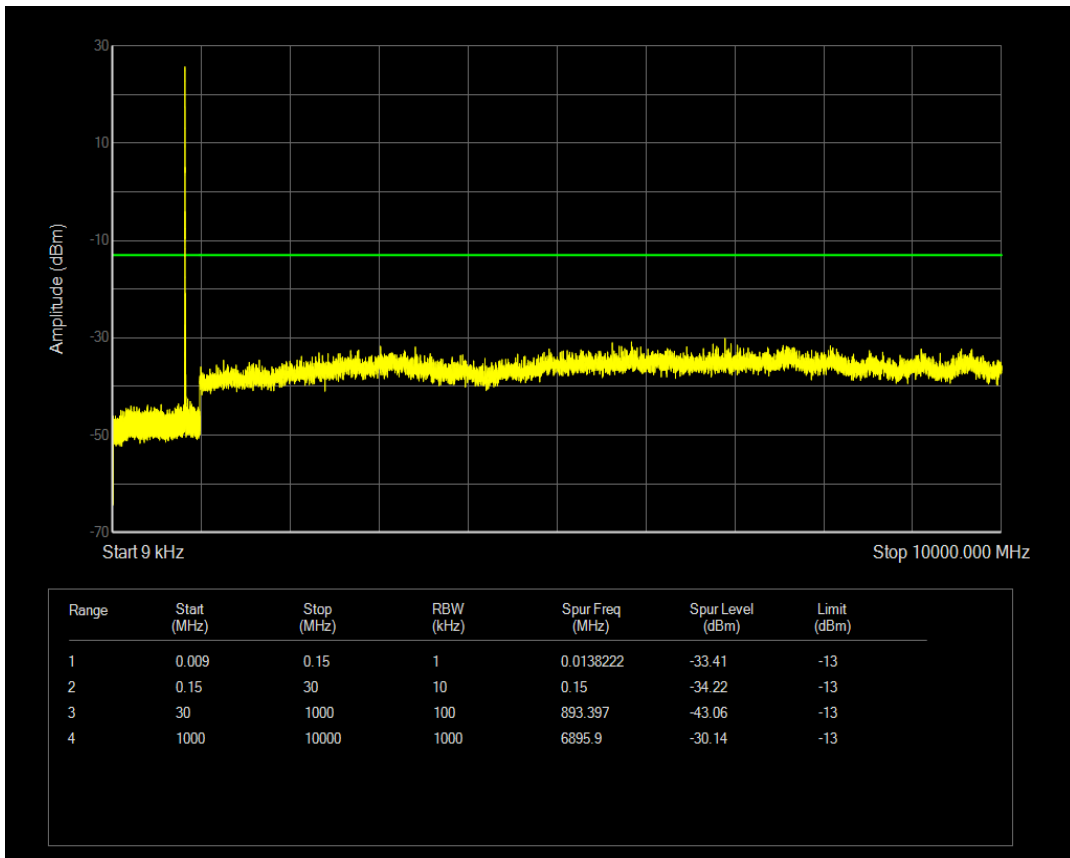

Band5 QAM16 BW=5MHz Channel=20525 RB Size=1 Position=#0

Band5 QAM16 BW=5MHz Channel=20525 RB Size=25 Position=#0