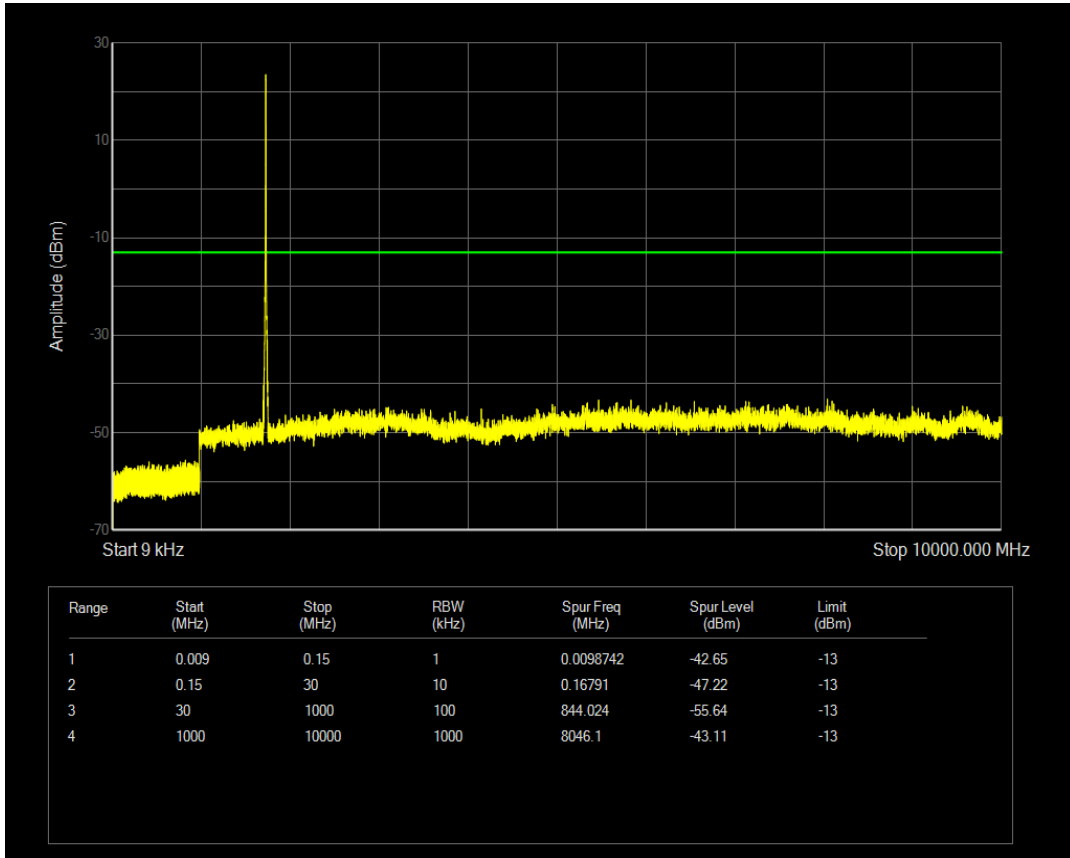

Band66 QPSK BW=3MHz Channel=132322 RB Size=1 Position=#0

Band66 QPSK BW=3MHz Channel=132322 RB Size=15 Position=#0

Band66 QAM16 BW=3MHz Channel=132322 RB Size=1 Position=#0

Band66 QAM16 BW=3MHz Channel=132322 RB Size=15 Position=#0