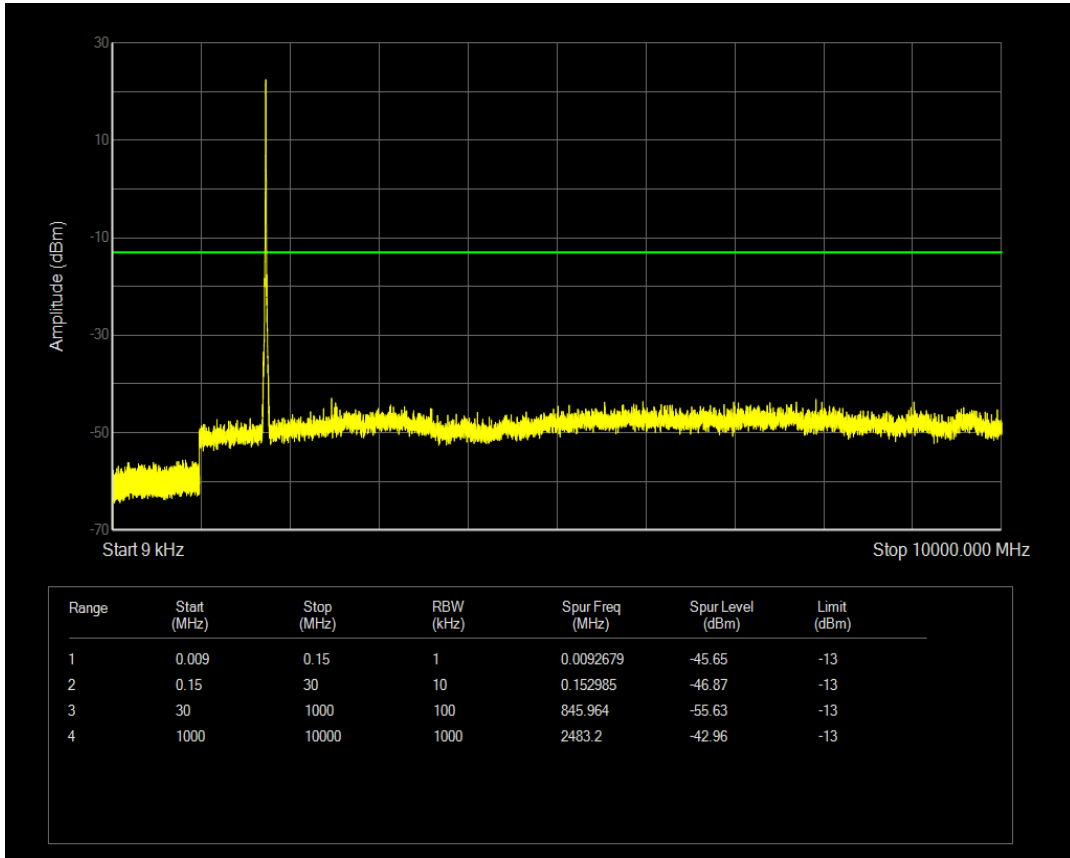

Band66 QPSK BW=5MHz Channel=132322 RB Size=1 Position=#0

Band66 QAM16 BW=5MHz Channel=132322 RB Size=1 Position=#0

Band66 QPSK BW=5MHz Channel=132322 RB Size=25 Position=#0

Band66 QAM16 BW=5MHz Channel=132322 RB Size=25 Position=#0