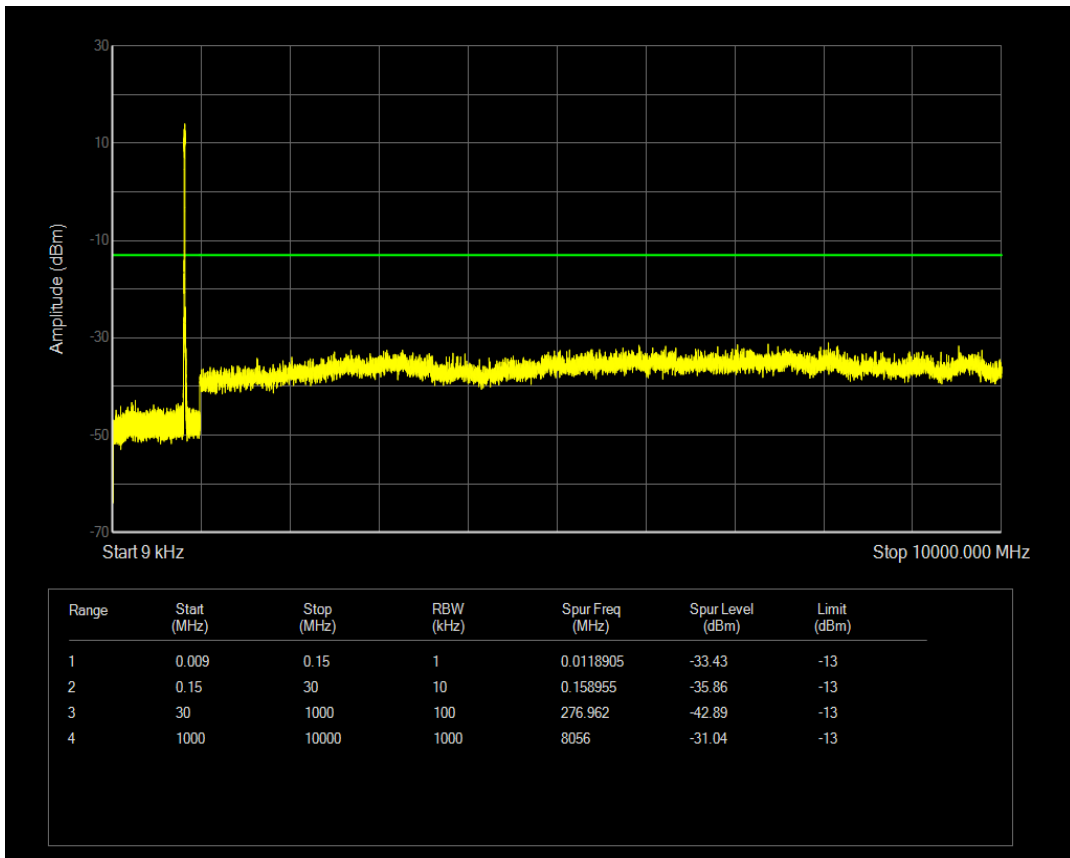

Band5 QPSK BW=10MHz Channel=20450 RB Size=50 Position=#0

Band5 QPSK BW=10MHz Channel=20450 RB Size=1 Position=#0