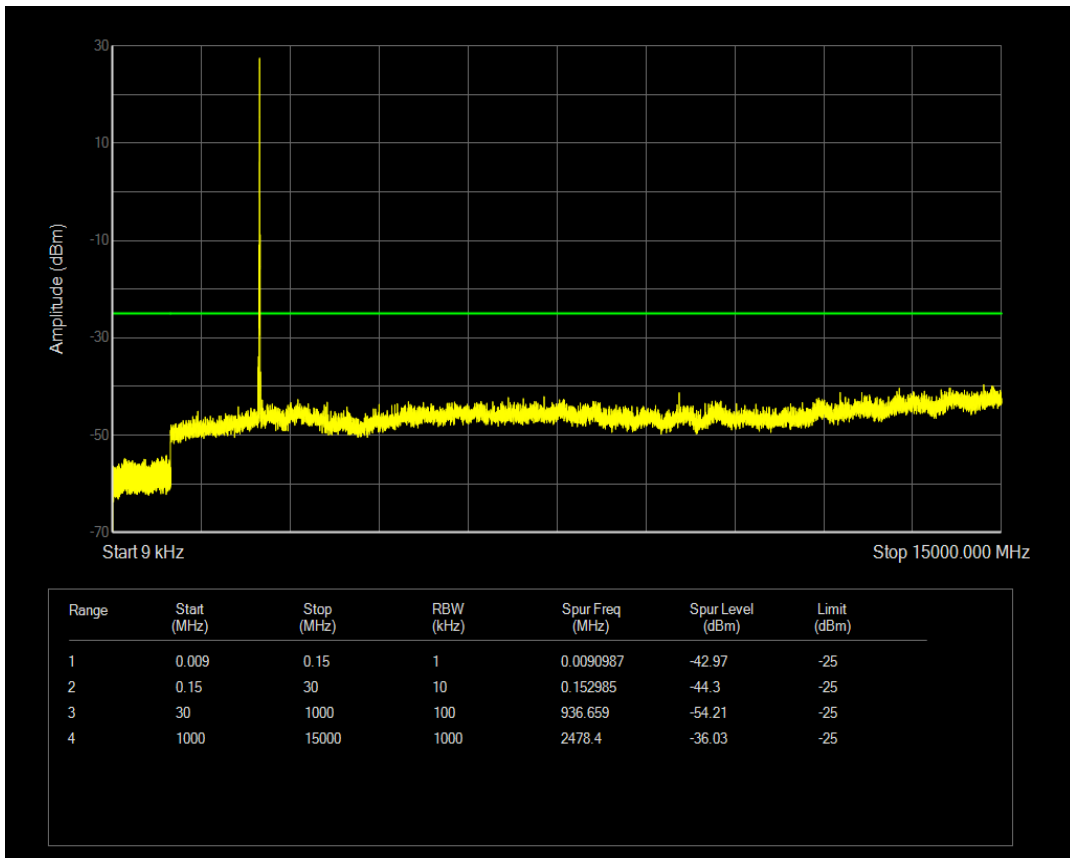

Band7 QPSK BW=5MHz Channel=20775 RB Size=1 Position=#0

Band7 QPSK BW=5MHz Channel=20775 RB Size=25 Position=#0