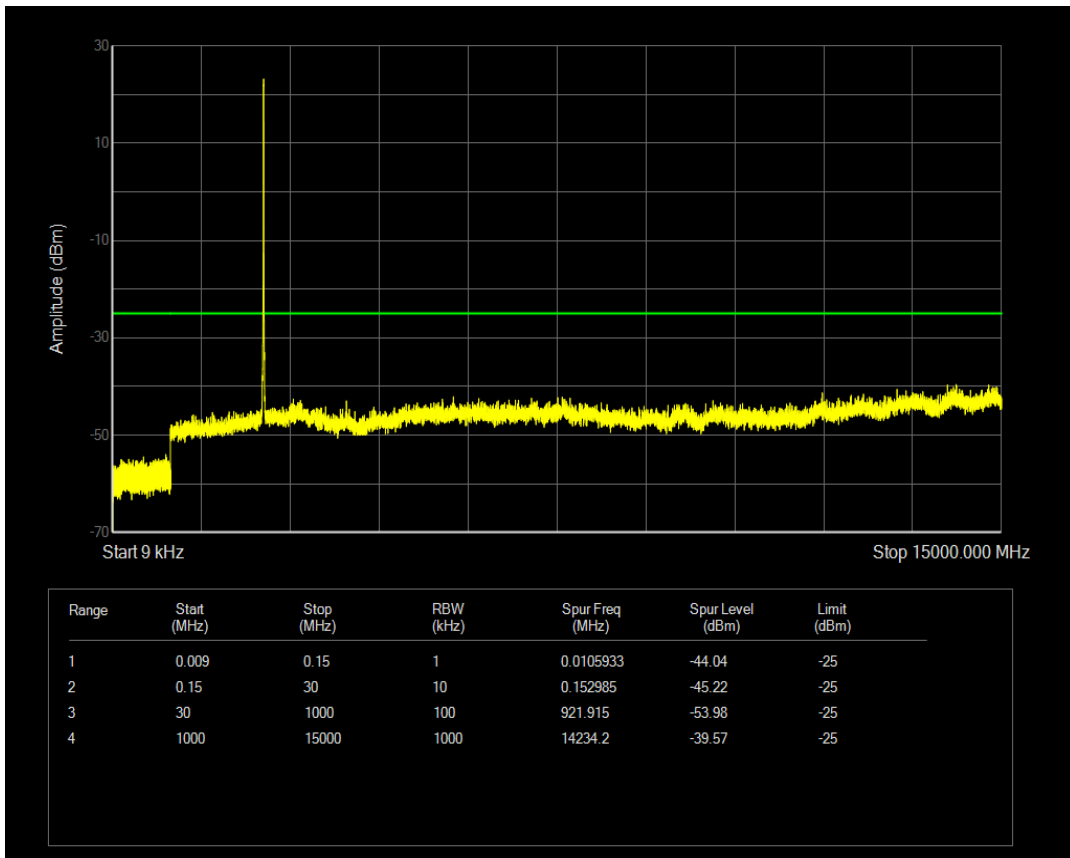

Band7 QPSK BW=5MHz Channel=21425 RB Size=1 Position=#0

Band7 QPSK BW=5MHz Channel=21425 RB Size=25 Position=#0

Band7 QAM16 BW=5MHz Channel=21425 RB Size=1 Position=#0

Band7 QPSK BW=10MHz Channel=20800 RB Size=1 Position=#0

Band7 QAM16 BW=5MHz Channel=21425 RB Size=25 Position=#0

Band7 QPSK BW=10MHz Channel=20800 RB Size=50 Position=#0

Band7 QAM16 BW=10MHz Channel=20800 RB Size=1 Position=#0

Band7 QAM16 BW=10MHz Channel=20800 RB Size=50 Position=#0