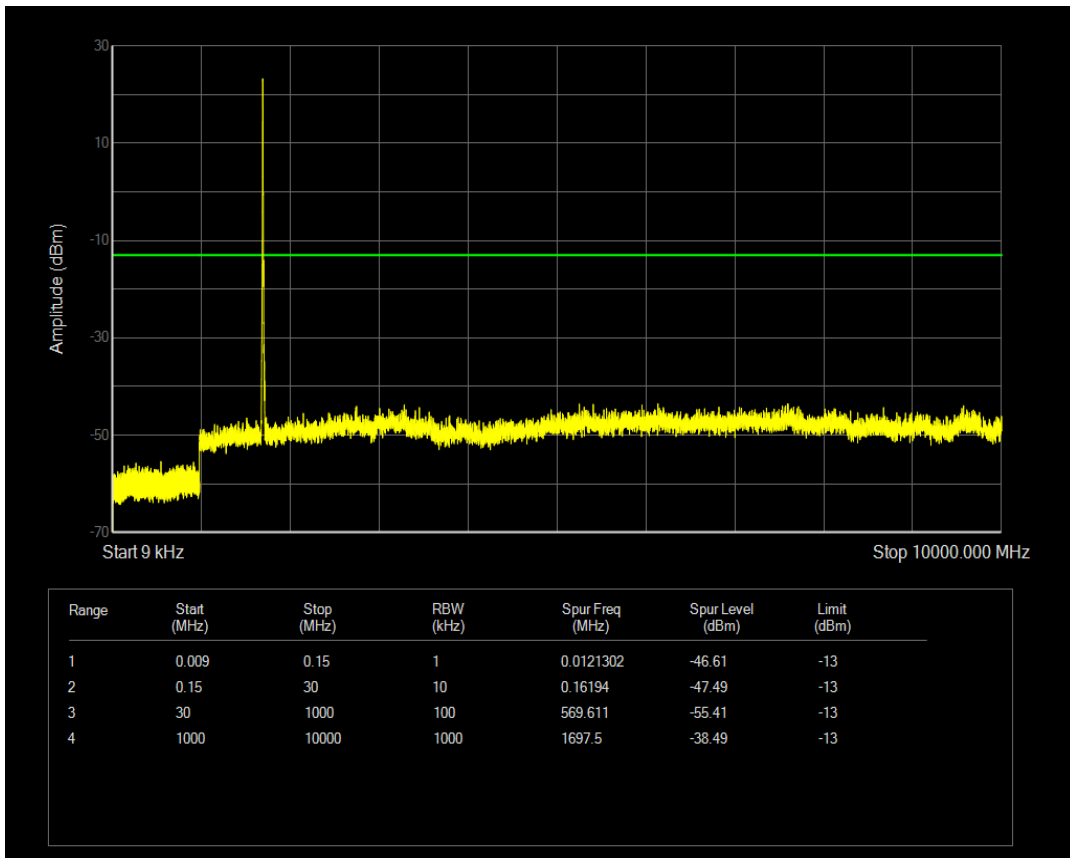

Band66 QPSK BW=3MHz Channel=131987 RB Size=15 Position=#0

Band66 QPSK BW=3MHz Channel=131987 RB Size=1 Position=#0