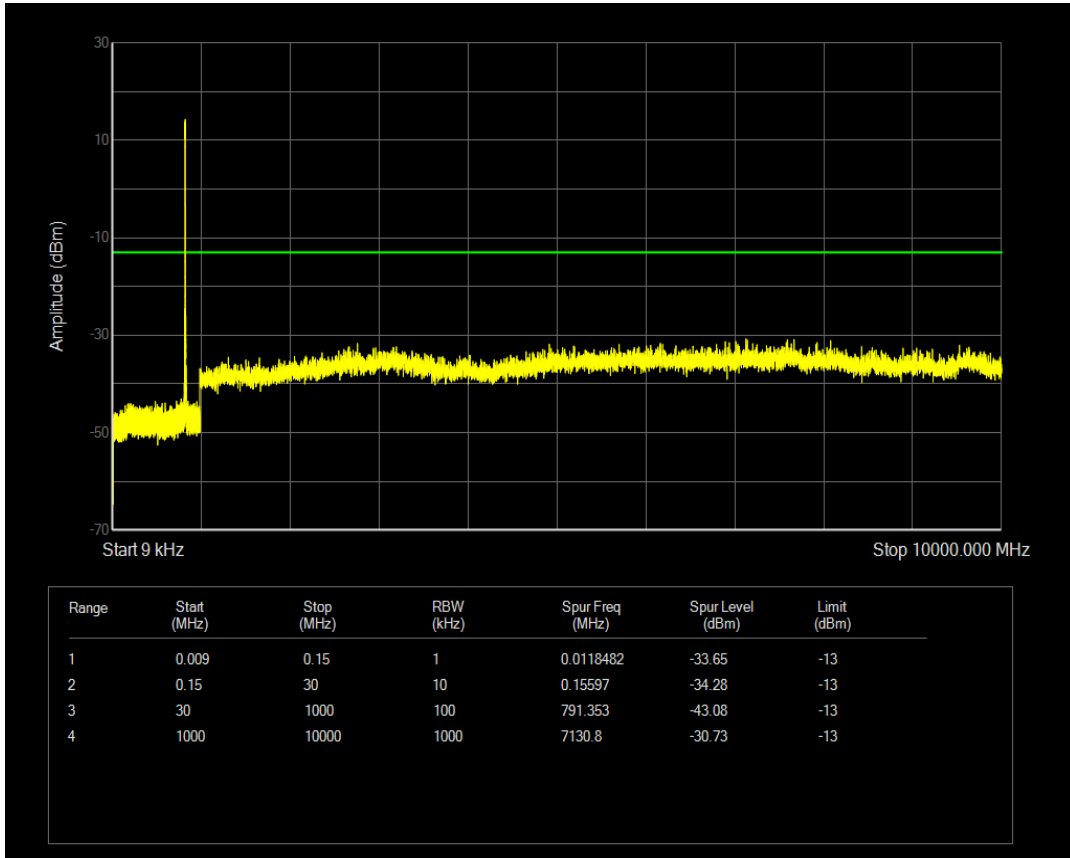

Band5 QPSK BW=5MHz Channel=20525 RB Size=25 Position=#0

Band5 QPSK BW=5MHz Channel=20525 RB Size=1 Position=#0

Band5 QAM16 BW=5MHz Channel=20525 RB Size=1 Position=#0

Band5 QAM16 BW=5MHz Channel=20525 RB Size=25 Position=#0