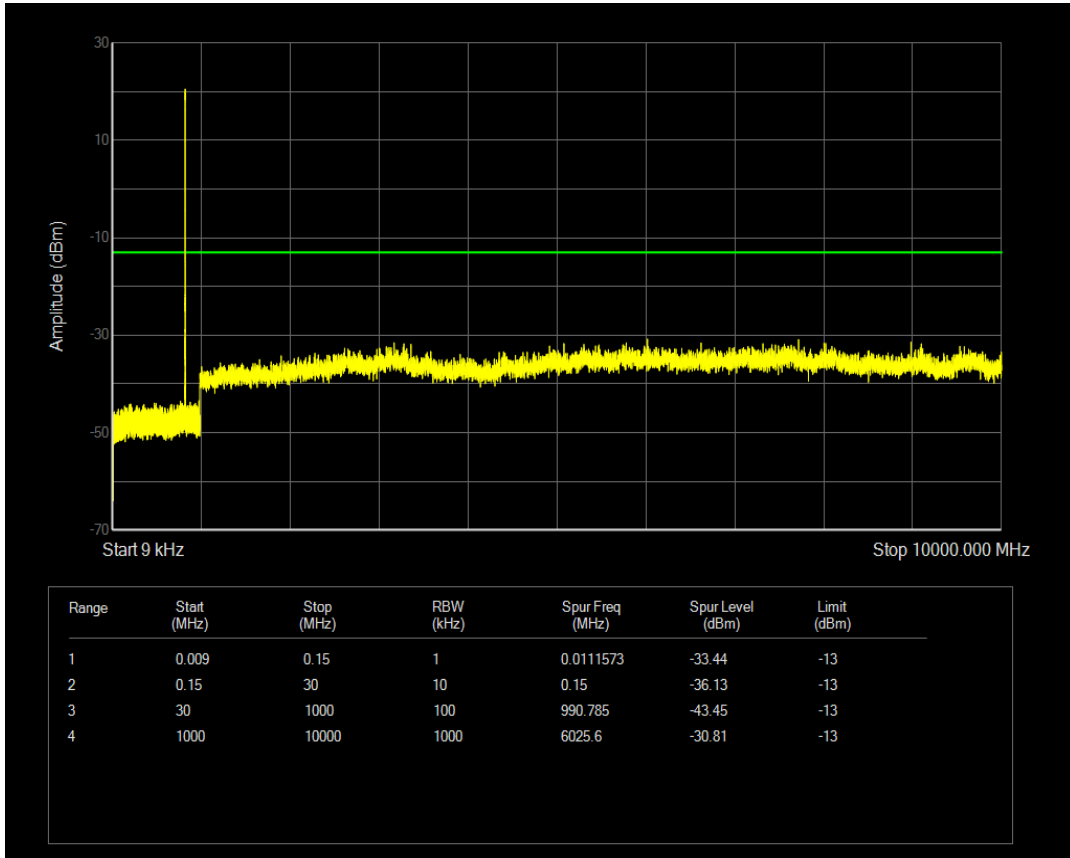

Band5 QPSK BW=1.4MHz Channel=20407 RB Size=1 Position=#0

Band5 QAM16 BW=1.4MHz Channel=20407 RB Size=1 Position=#0

Band5 QPSK BW=1.4MHz Channel=20407 RB Size=6 Position=#0

Band5 QAM16 BW=1.4MHz Channel=20407 RB Size=6 Position=#0

Band5 QPSK BW=1.4MHz Channel=20525 RB Size=1 Position=#0

Band5 QPSK BW=1.4MHz Channel=20525 RB Size=6 Position=#0

Band5 QAM16 BW=1.4MHz Channel=20525 RB Size=1 Position=#0

Band5 QAM16 BW=1.4MHz Channel=20525 RB Size=6 Position=#0