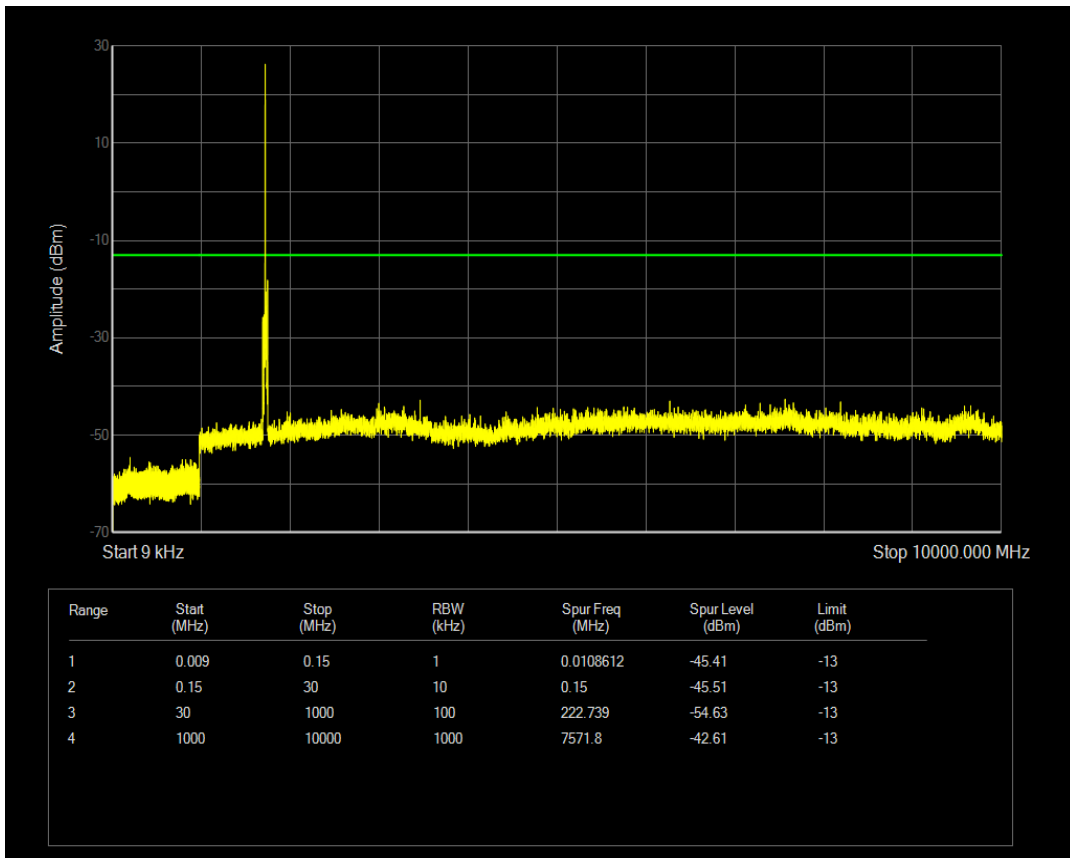

Band66 QPSK BW=15MHz Channel=132322 RB Size=1 Position=#0

Band66 QAM16 BW=15MHz Channel=132322 RB Size=1 Position=#0