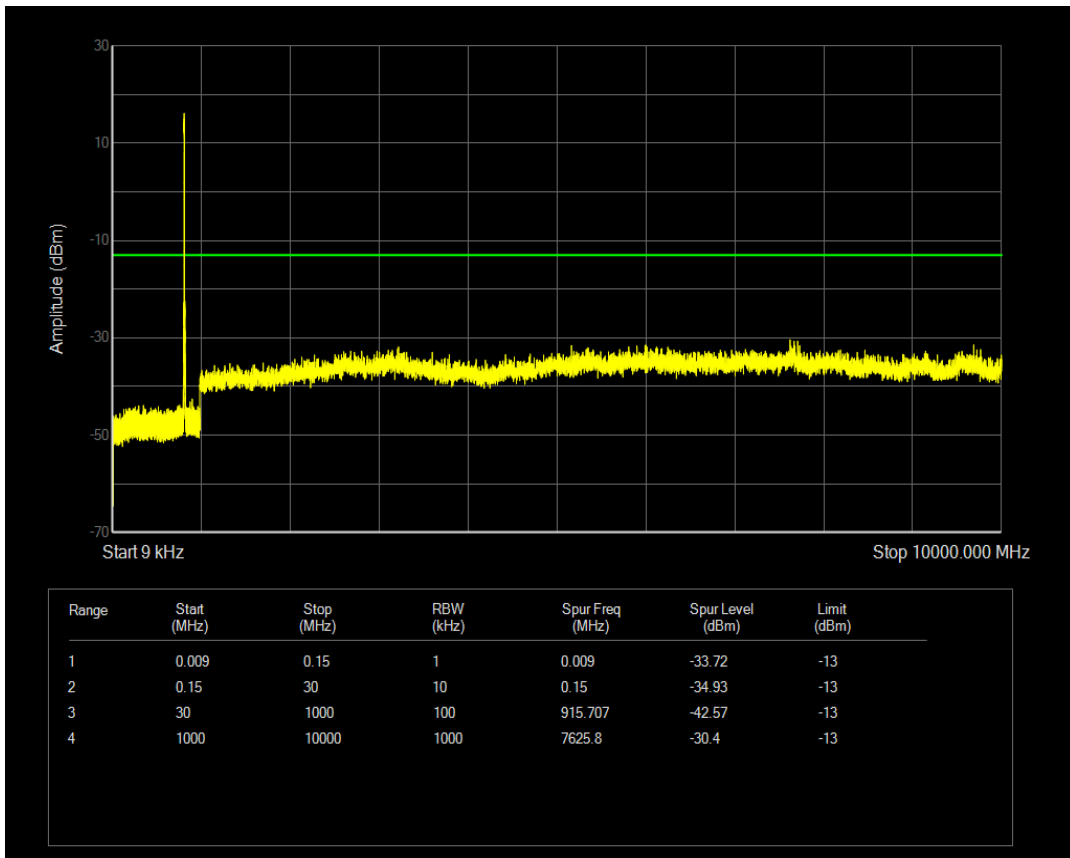

Band5 QPSK BW=5MHz Channel=20425 RB Size=25 Position=#0

Band5 QAM16 BW=5MHz Channel=20425 RB Size=25 Position=#0