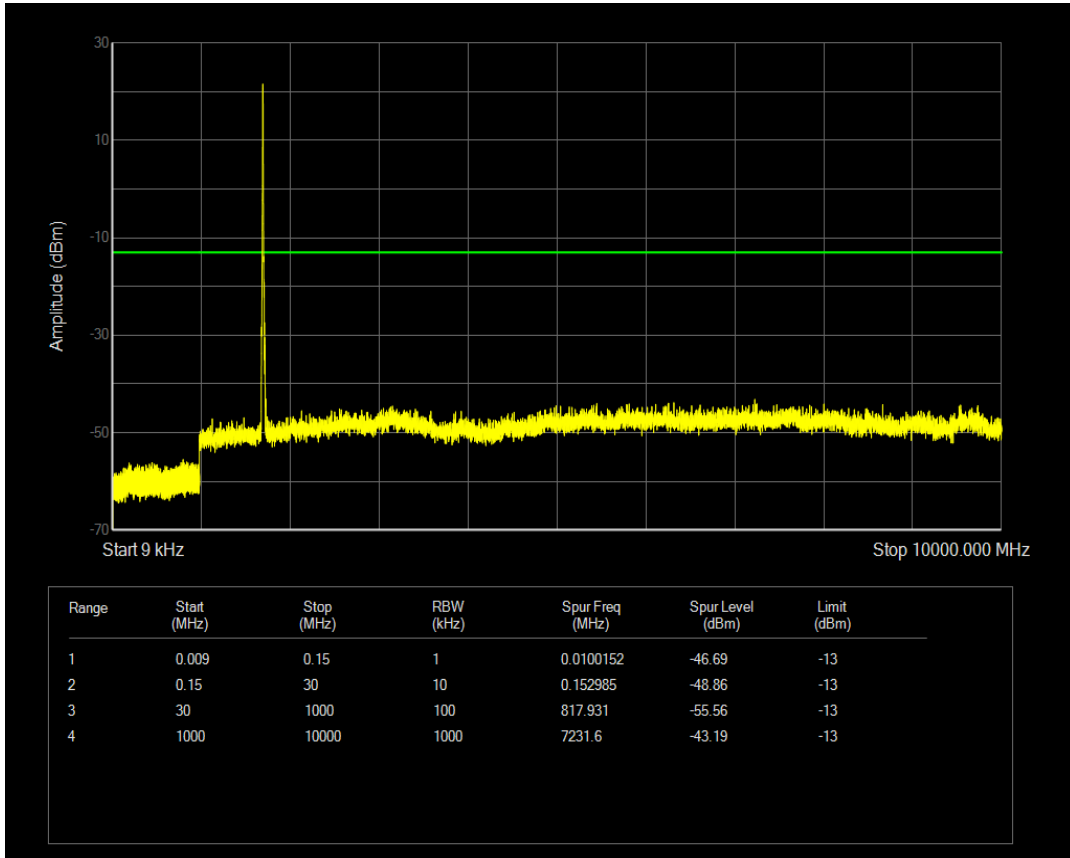

Band66 QAM16 BW=3MHz Channel=132657 RB Size=15 Position=#0

Band66 QPSK BW=5MHz Channel=131997 RB Size=25 Position=#0

Band66 QAM16 BW=5MHz Channel=131997 RB Size=1 Position=#0

Band66 QAM16 BW=5MHz Channel=131997 RB Size=25 Position=#0