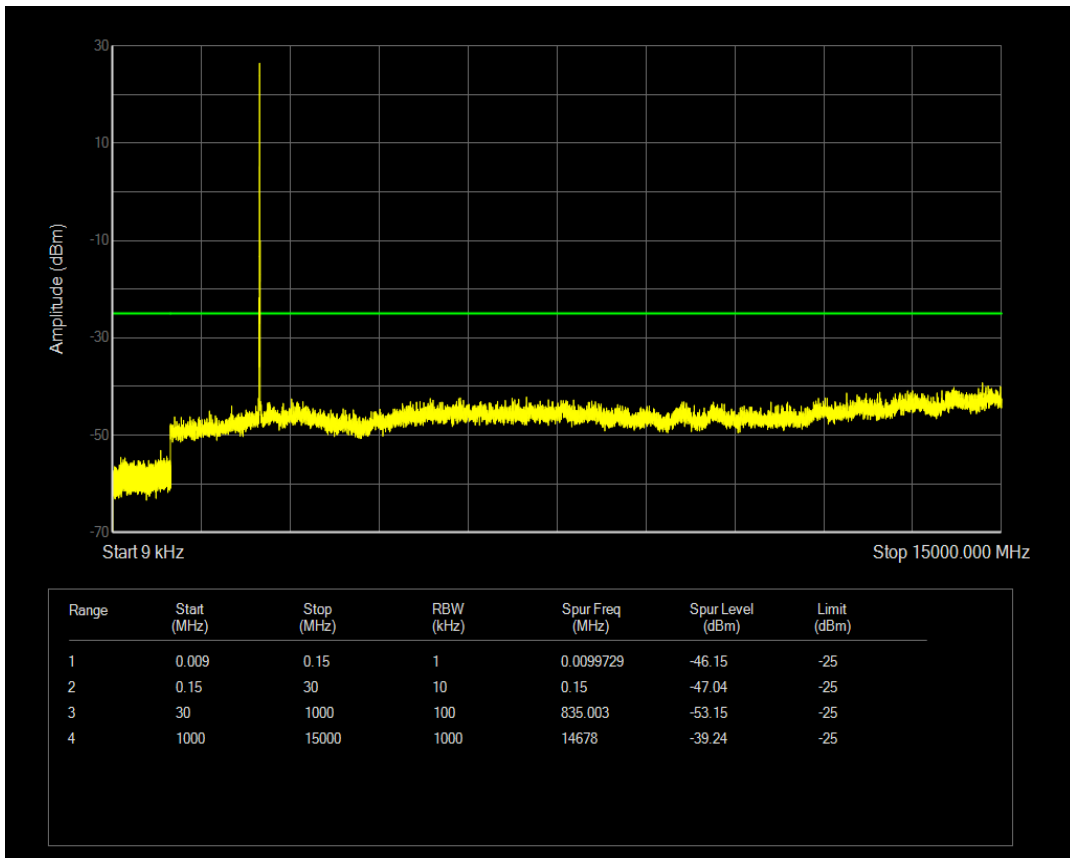

Band7 QAM16 BW=5MHz Channel=20775 RB Size=1 Position=#0

Band7 QAM16 BW=5MHz Channel=20775 RB Size=25 Position=#0