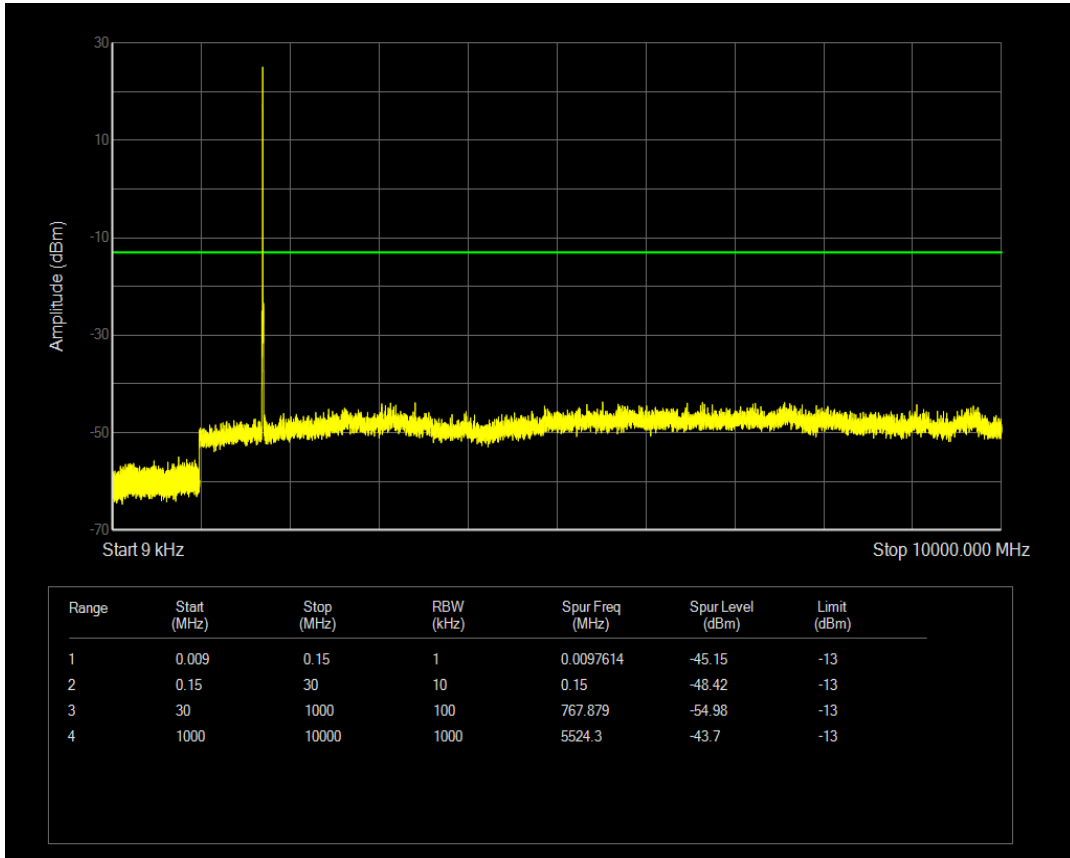

Band66 QPSK BW=3MHz Channel=132657 RB Size=1 Position=#0

Band66 QPSK BW=3MHz Channel=132657 RB Size=15 Position=#0

Band66 QAM16 BW=3MHz Channel=132657 RB Size=1 Position=#0

Band66 QPSK BW=5MHz Channel=131997 RB Size=1 Position=#0