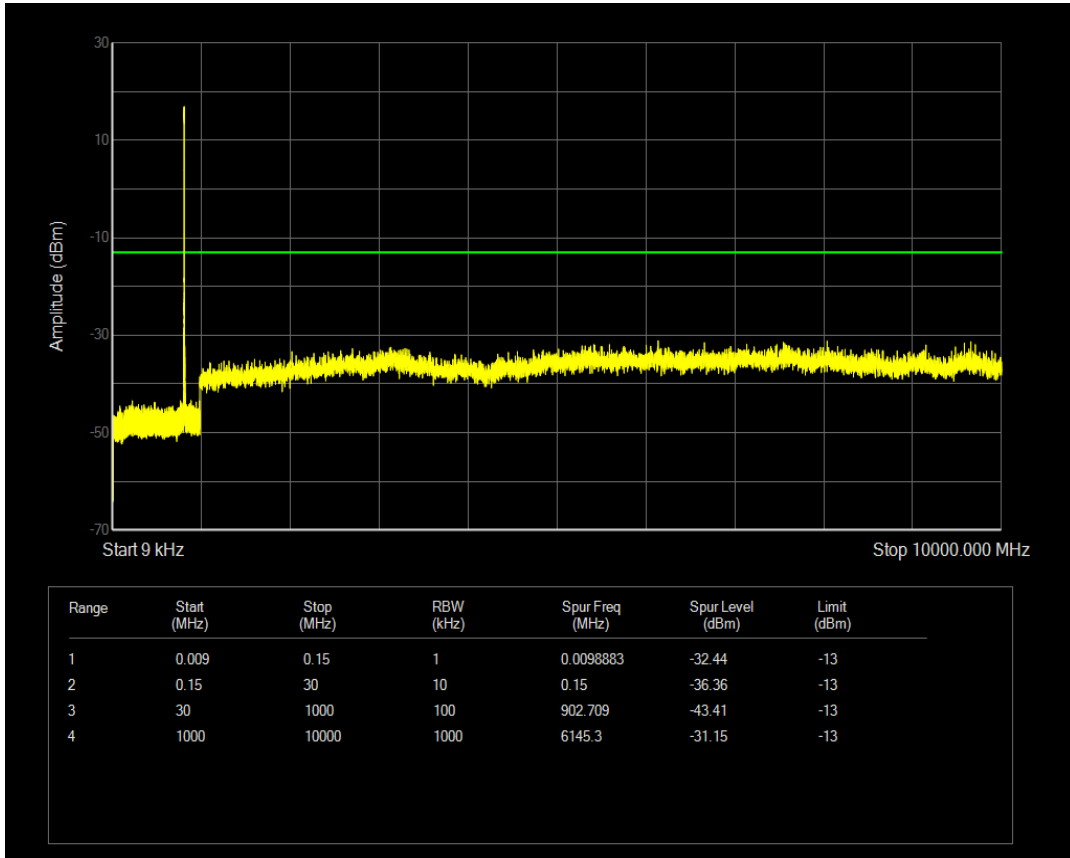

Band5 QPSK BW=1.4MHz Channel=20525 RB Size=1 Position=#0

Band5 QPSK BW=1.4MHz Channel=20525 RB Size=6 Position=#0

Band5 QAM16 BW=1.4MHz Channel=20525 RB Size=1 Position=#0

Band5 QAM16 BW=1.4MHz Channel=20525 RB Size=6 Position=#0

Band5 QPSK BW=1.4MHz Channel=20643 RB Size=1 Position=#0

Band5 QAM16 BW=1.4MHz Channel=20643 RB Size=1 Position=#0

Band5 QPSK BW=1.4MHz Channel=20643 RB Size=6 Position=#0

Band5 QAM16 BW=1.4MHz Channel=20643 RB Size=6 Position=#0

Band5 QPSK BW=3MHz Channel=20415 RB Size=1 Position=#0

Band5 QPSK BW=3MHz Channel=20415 RB Size=15 Position=#0

Band5 QAM16 BW=3MHz Channel=20415 RB Size=1 Position=#0

Band5 QAM16 BW=3MHz Channel=20415 RB Size=15 Position=#0