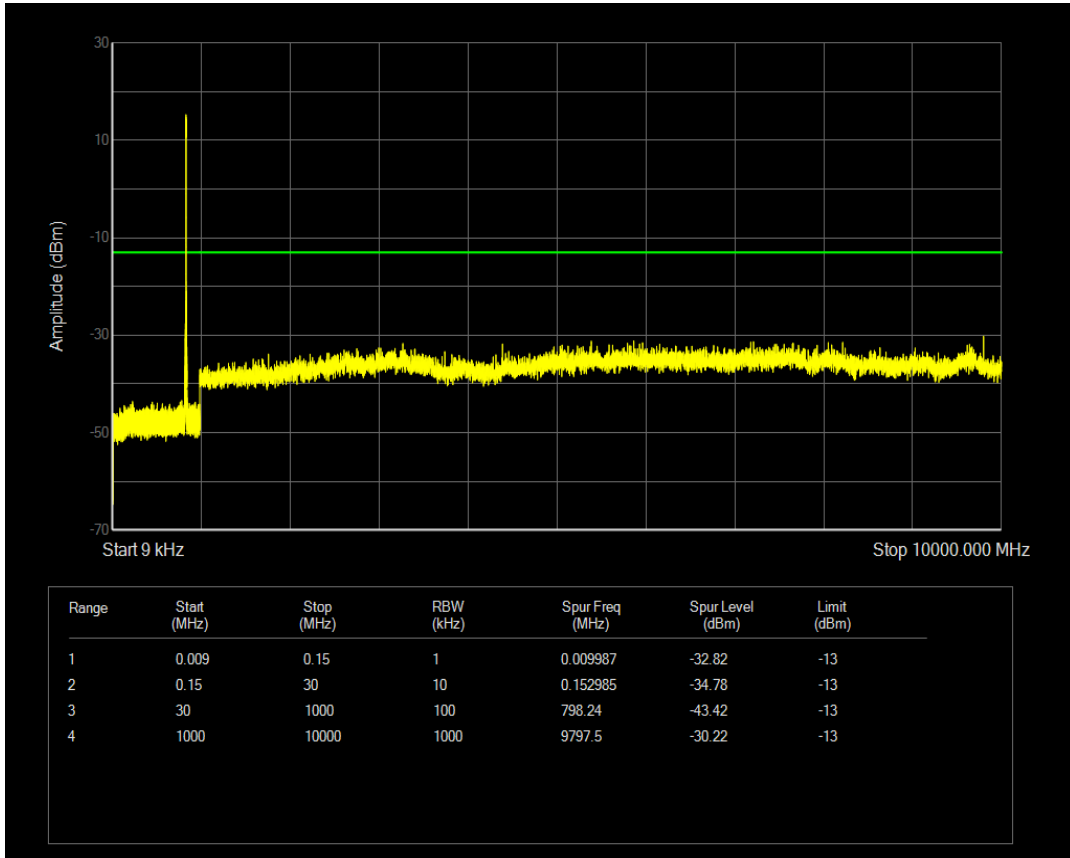

Band5 QPSK BW=5MHz Channel=20625 RB Size=25 Position=#0

Band5 QAM16 BW=5MHz Channel=20625 RB Size=1 Position=#0