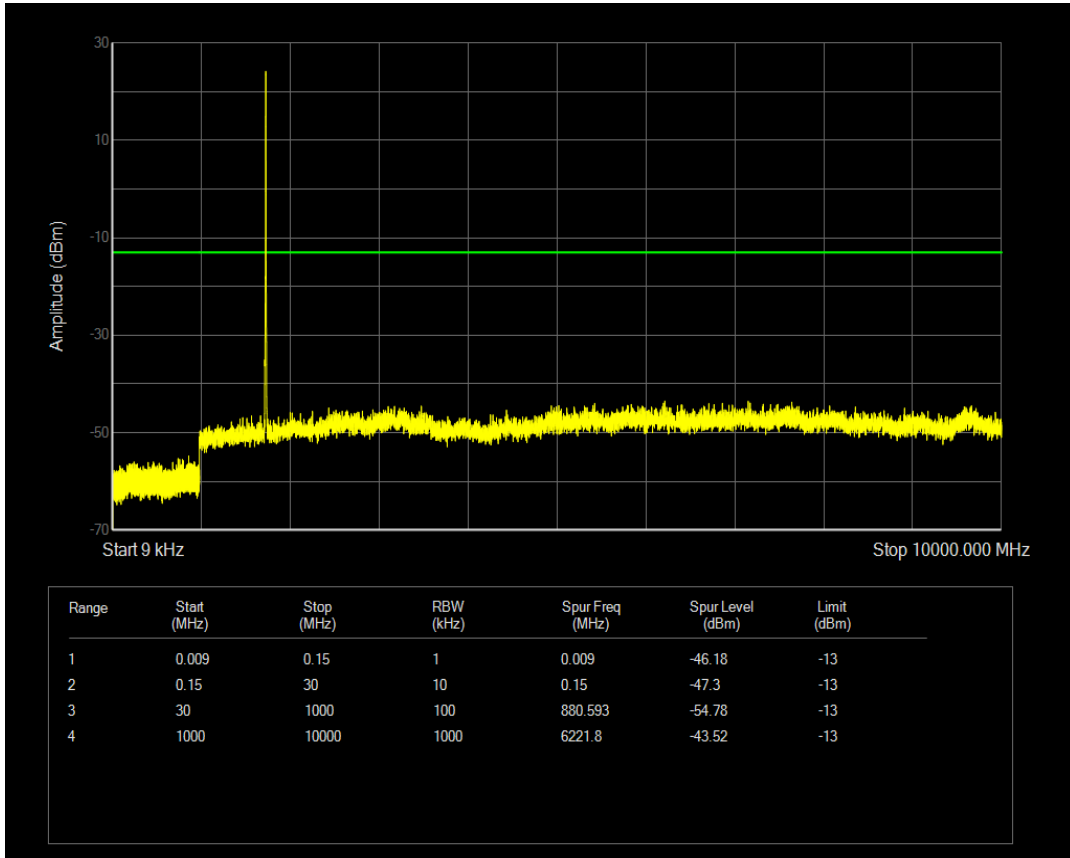

Band66 QPSK BW=1.4MHz Channel=132322 RB Size=6 Position=#0

Band66 QAM16 BW=1.4MHz Channel=132322 RB Size=6 Position=#0