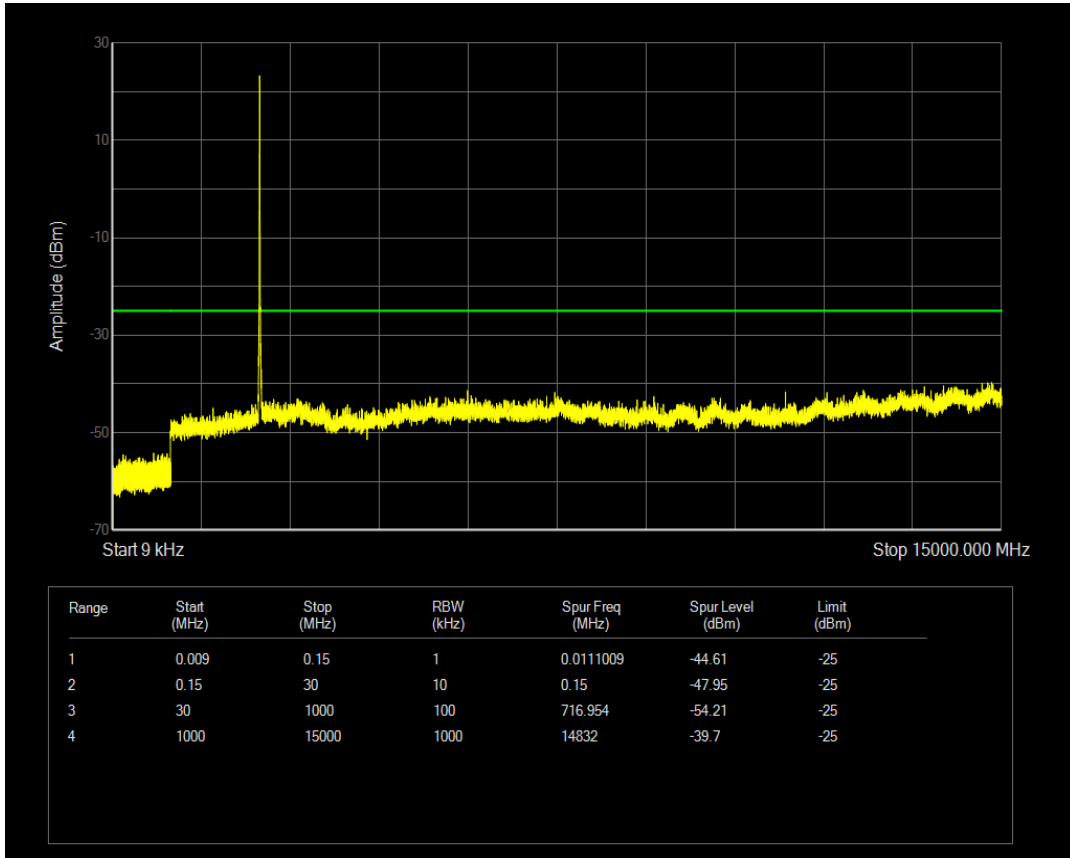

Band7 QPSK BW=5MHz Channel=20775 RB Size=25 Position=#0

Band7 QAM16 BW=5MHz Channel=20775 RB Size=1 Position=#0