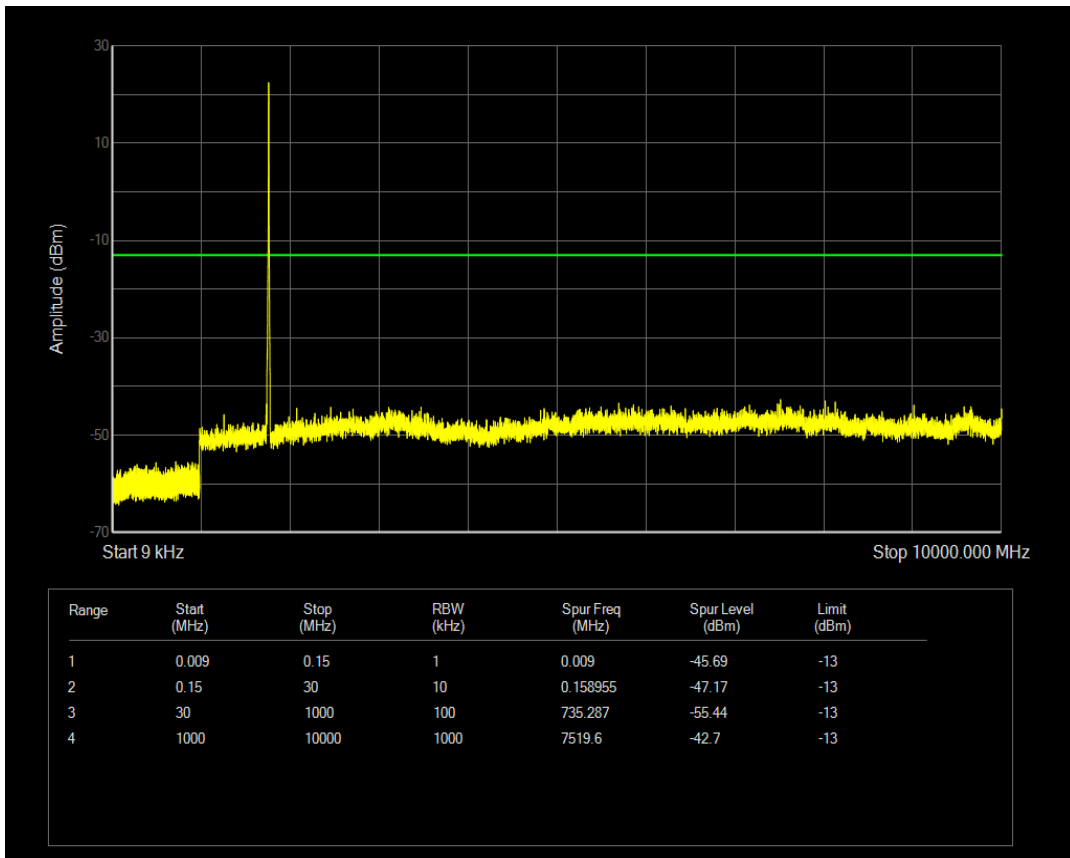

Band66 QAM16 BW=5MHz Channel=132647 RB Size=25 Position=#0

Band66 QAM16 BW=5MHz Channel=132647 RB Size=1 Position=#0