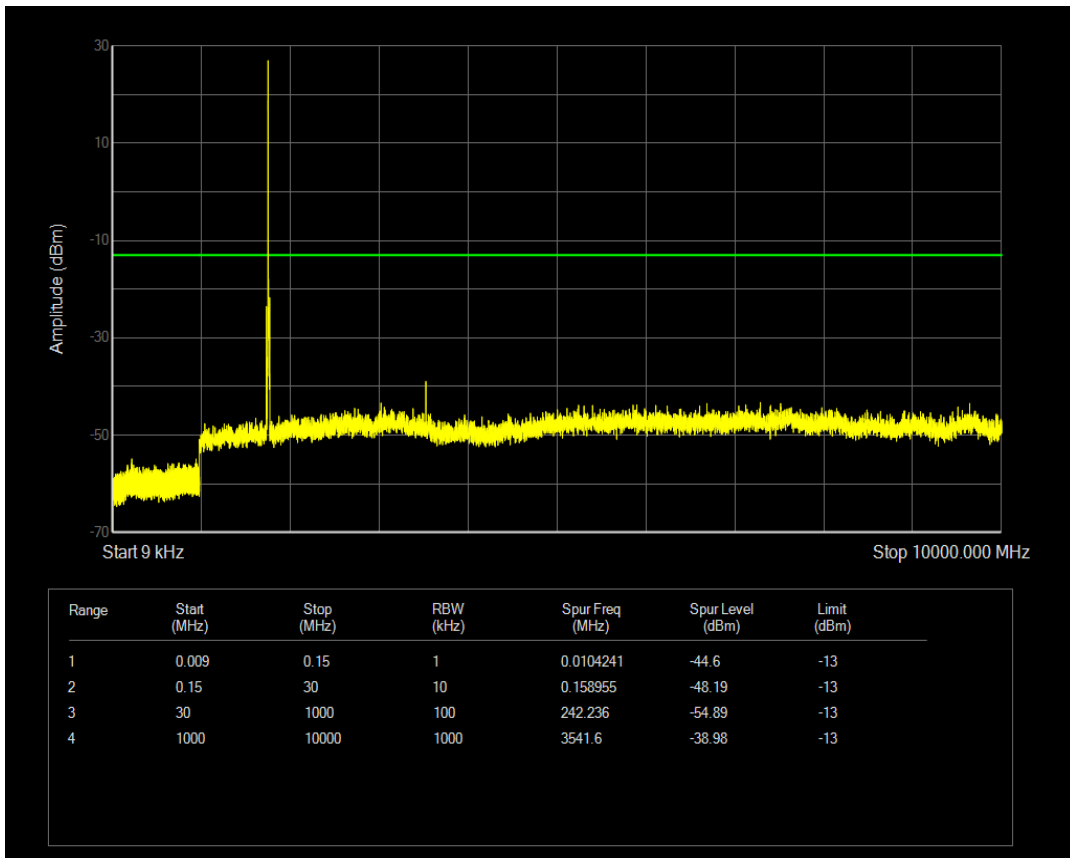

Band66 QPSK BW=10MHz Channel=132622 RB Size=1 Position=#0

Band66 QPSK BW=10MHz Channel=132622 RB Size=50 Position=#0