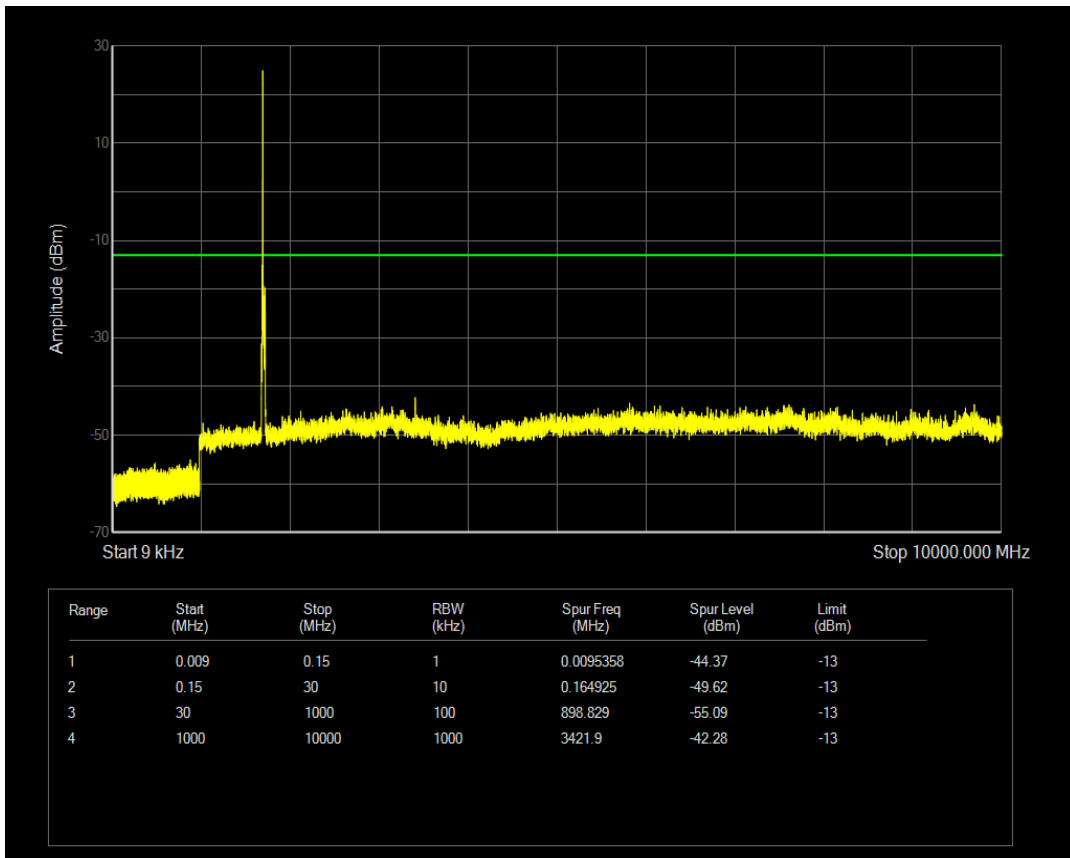

Band66 QPSK BW=15MHz Channel=132047 RB Size=1 Position=#0

Band66 QPSK BW=15MHz Channel=132047 RB Size=75 Position=#0