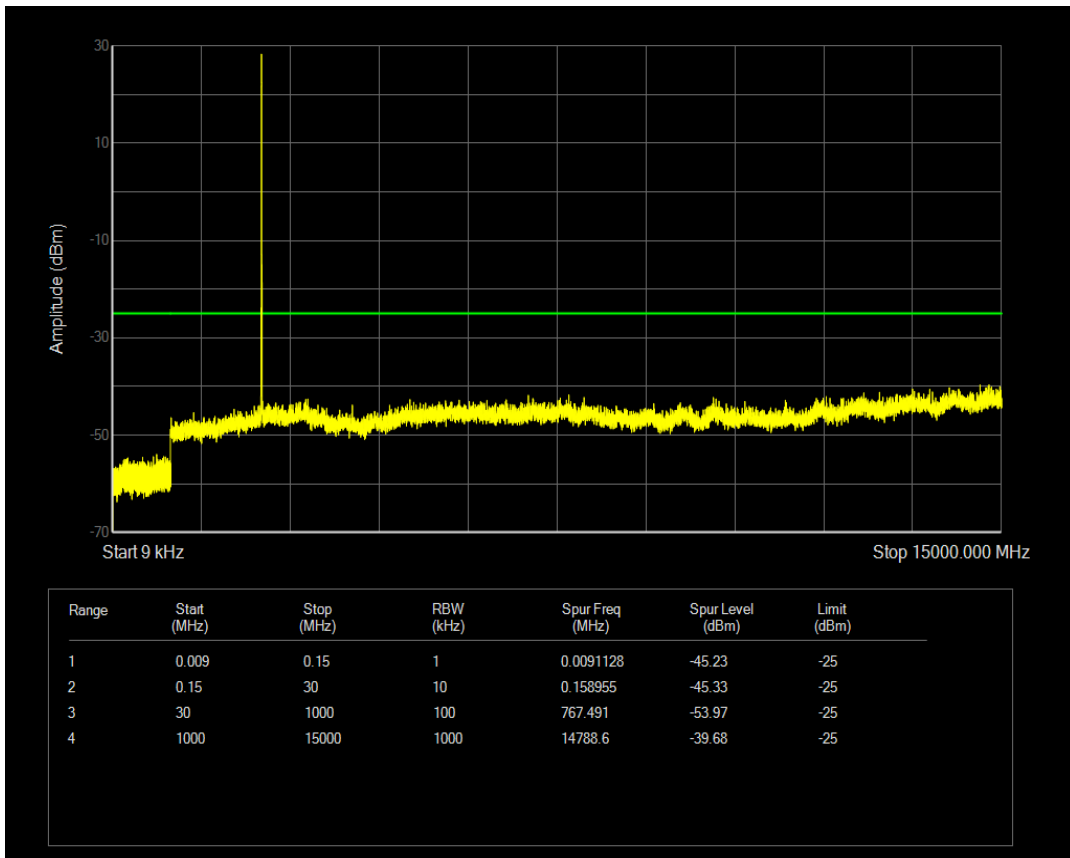

Band7 QAM16 BW=5MHz Channel=21100 RB Size=1 Position=#0

Band7 QAM16 BW=5MHz Channel=21100 RB Size=25 Position=#0