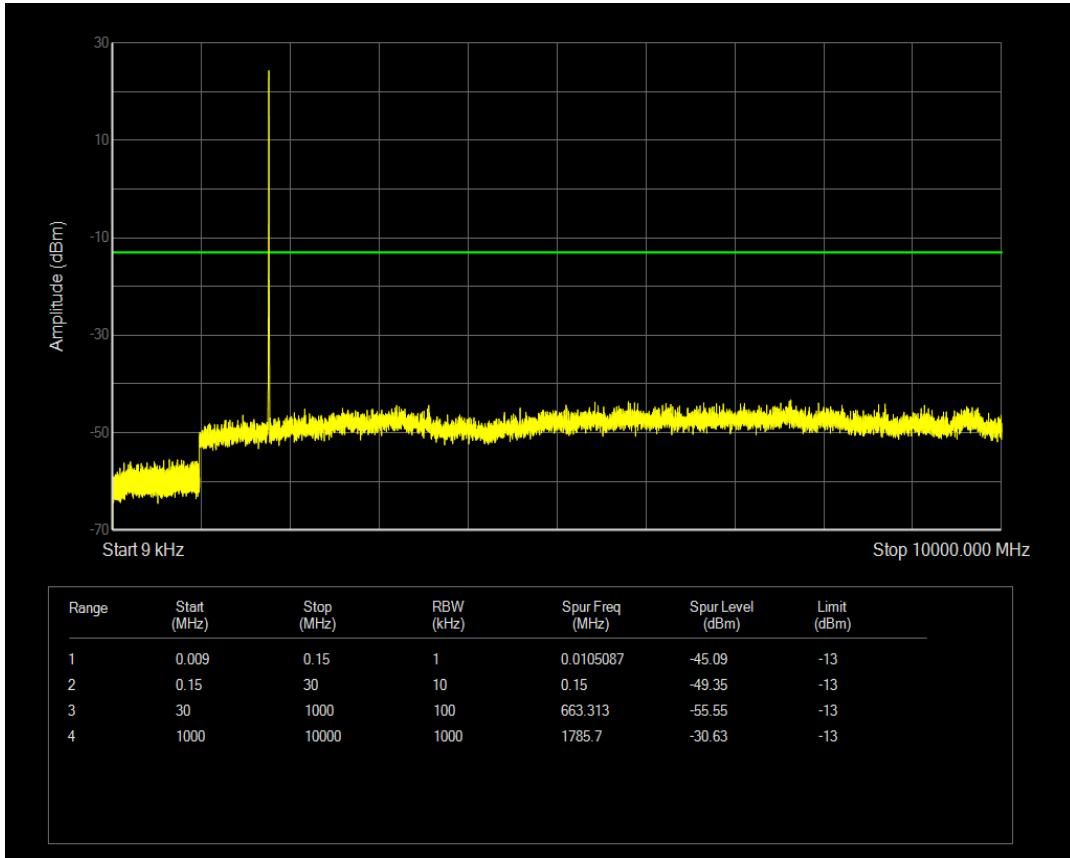

Band66 QPSK BW=1.4MHz Channel=132665 RB Size=1 Position=#0

Band66 QPSK BW=1.4MHz Channel=132665 RB Size=6 Position=#0

Band66 QAM16 BW=1.4MHz Channel=132665 RB Size=1 Position=#0

Band66 QAM16 BW=1.4MHz Channel=132665 RB Size=6 Position=#0