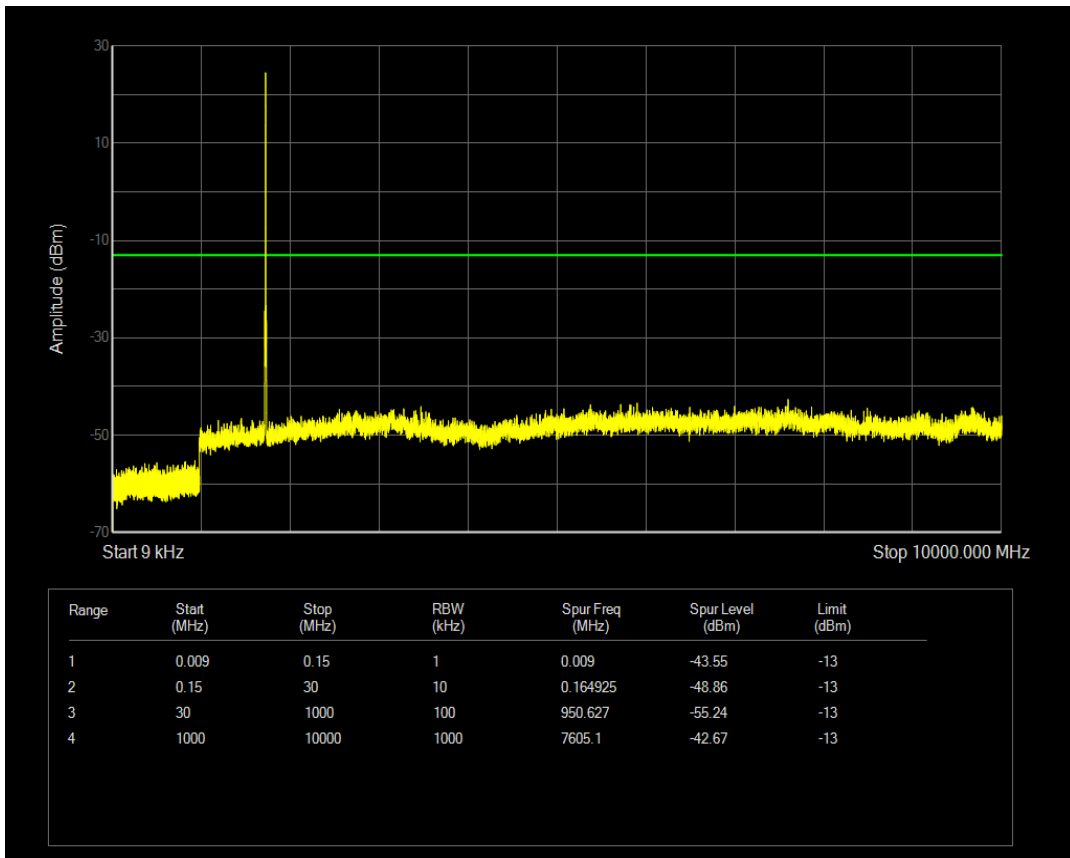

Band66 QPSK BW=5MHz Channel=132322 RB Size=1 Position=#0

Band66 QAM16 BW=5MHz Channel=132322 RB Size=1 Position=#0