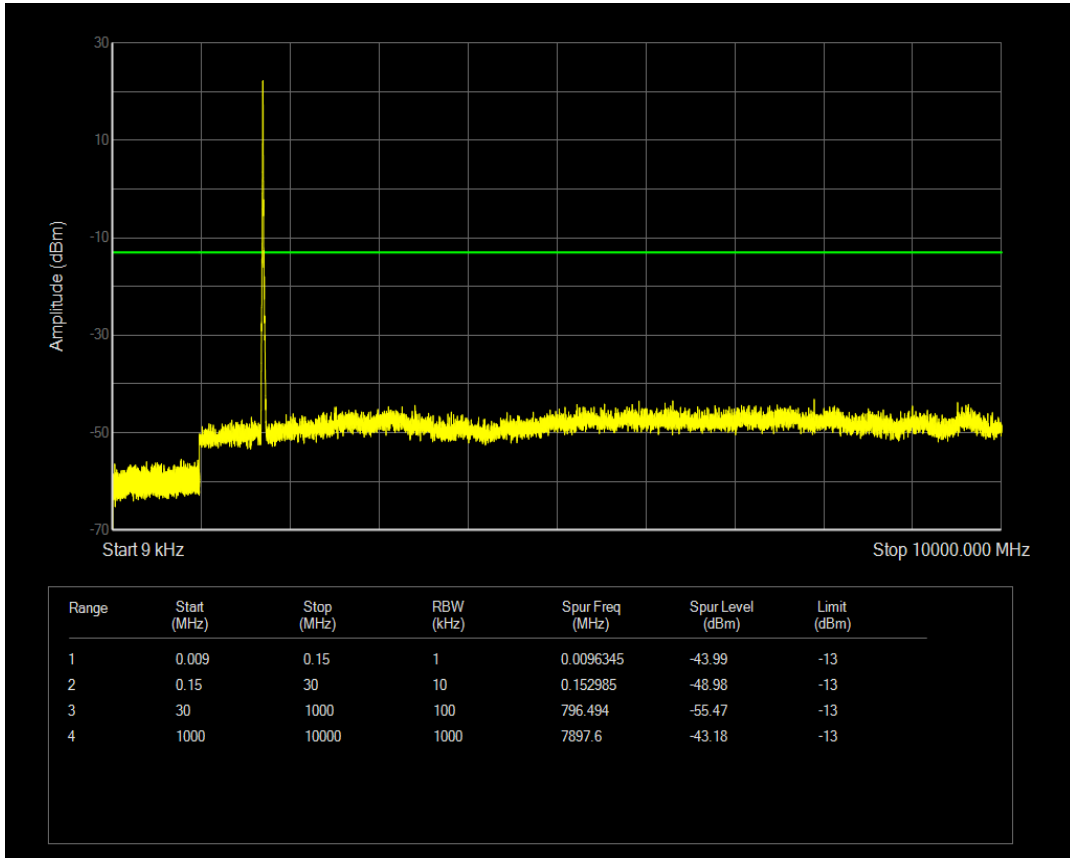

Band66 QPSK BW=5MHz Channel=131997 RB Size=25 Position=#0

Band66 QAM16 BW=5MHz Channel=131997 RB Size=1 Position=#0