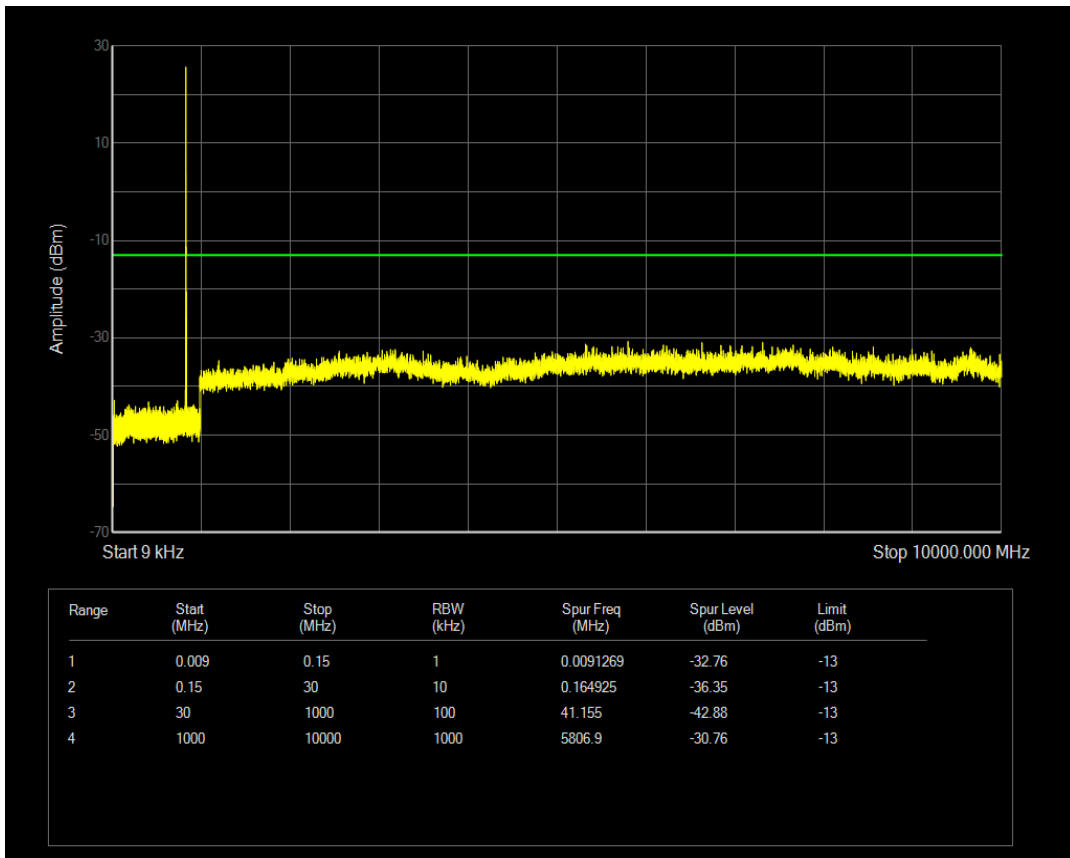

Band5 QPSK BW=5MHz Channel=20625 RB Size=1 Position=#0

Band5 QPSK BW=5MHz Channel=20625 RB Size=25 Position=#0