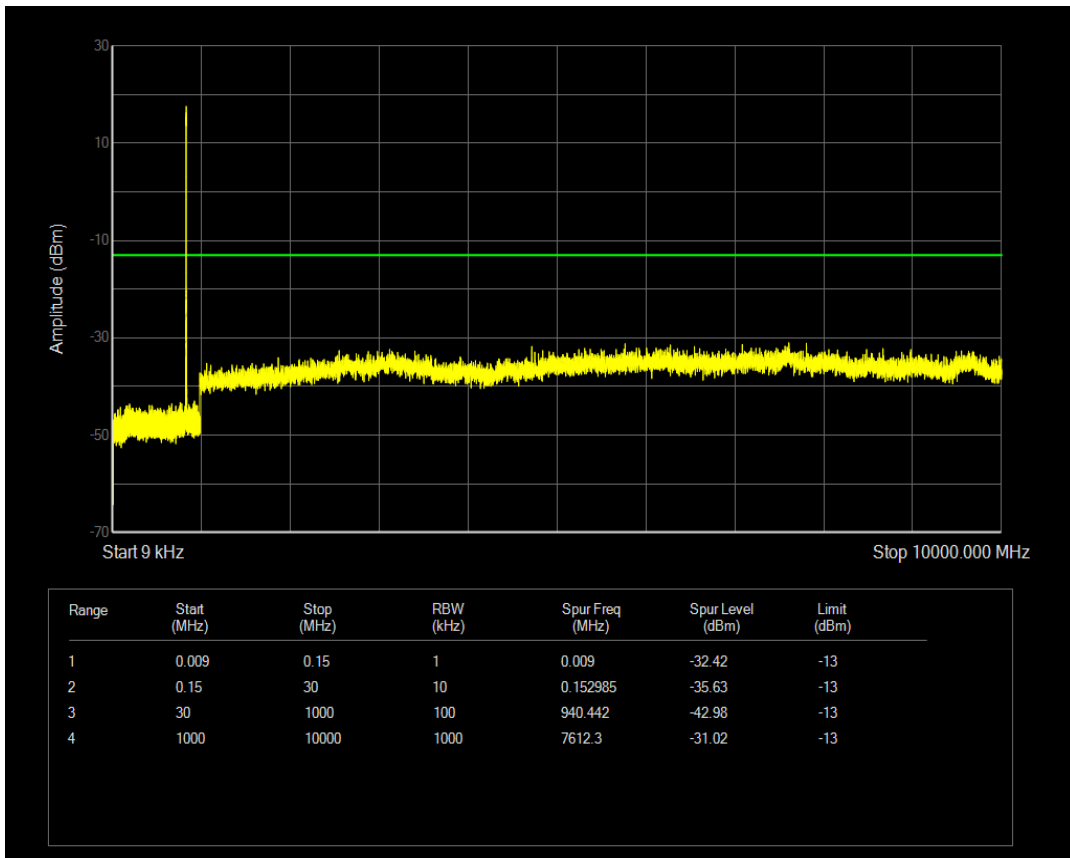

Band5 QAM16 BW=3MHz Channel=20635 RB Size=15 Position=#0

Band5 QAM16 BW=5MHz Channel=20425 RB Size=1 Position=#0