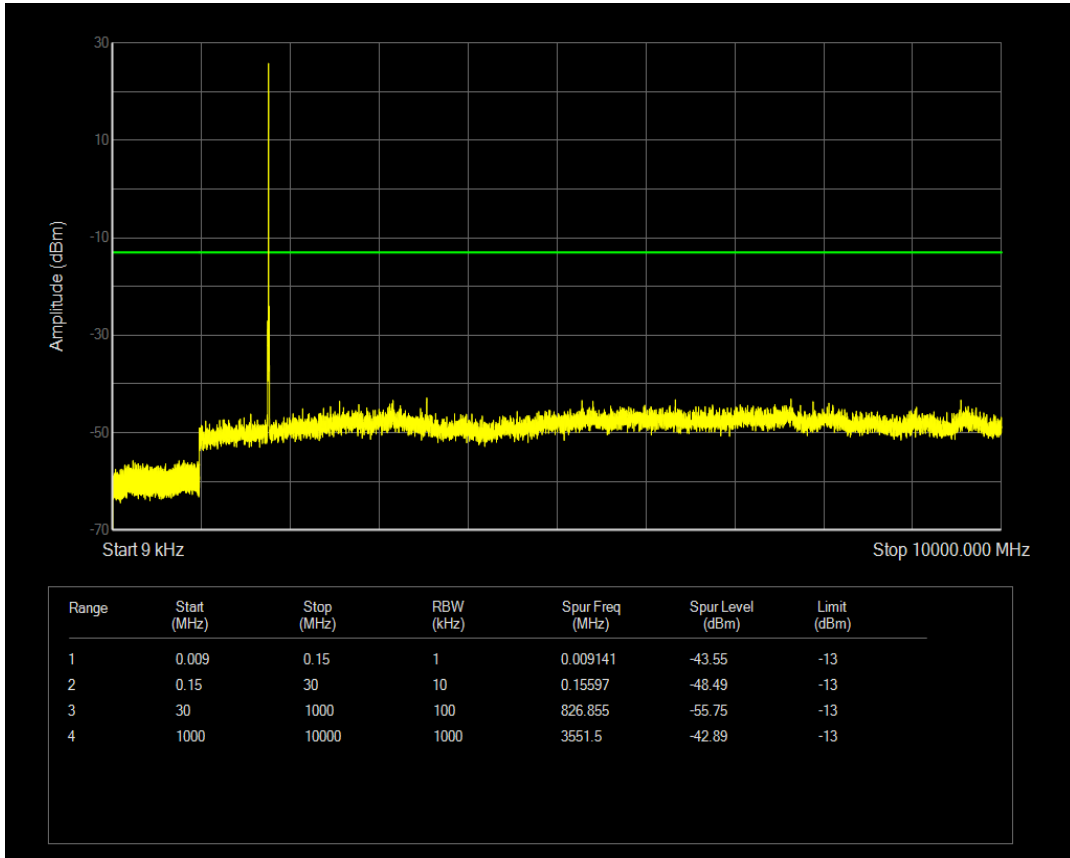

Band66 QPSK BW=5MHz Channel=132647 RB Size=25 Position=#0

Band66 QPSK BW=5MHz Channel=132647 RB Size=1 Position=#0

Band66 QAM16 BW=5MHz Channel=132647 RB Size=25 Position=#0

Band66 QAM16 BW=5MHz Channel=132647 RB Size=1 Position=#0