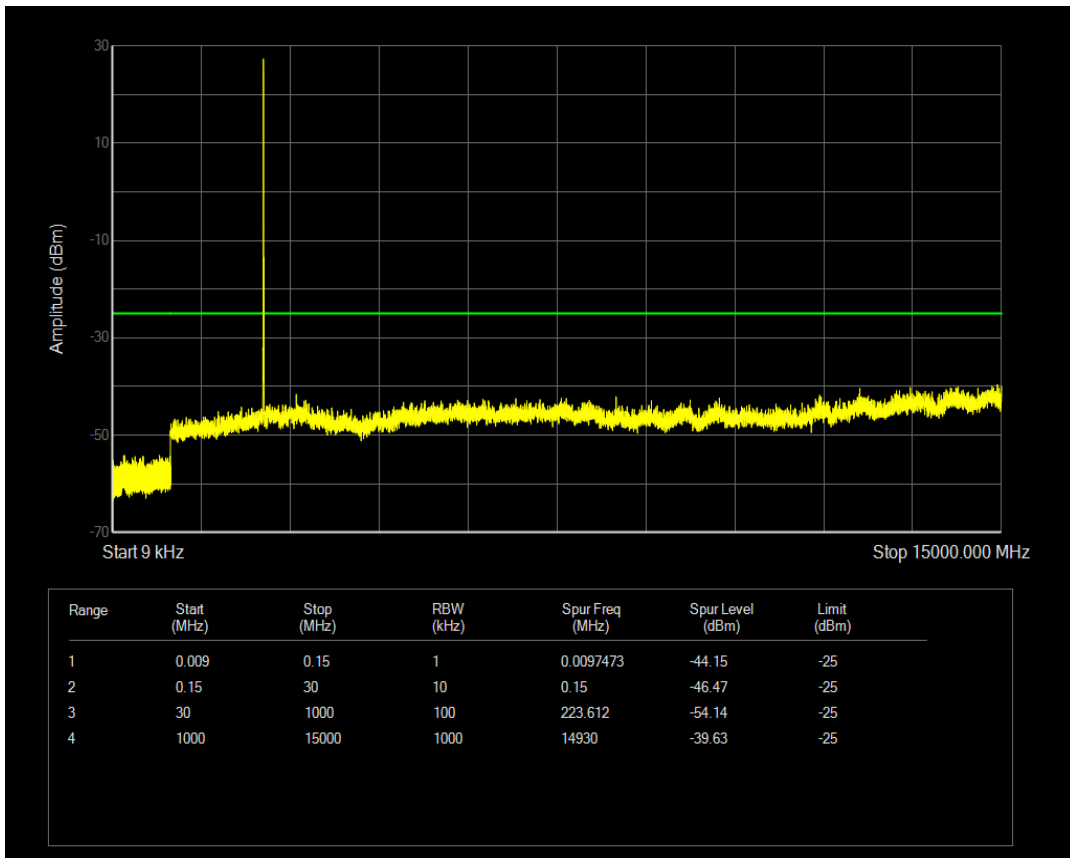

Band7 QPSK BW=5MHz Channel=21100 RB Size=1 Position=#0

Band7 QPSK BW=5MHz Channel=21100 RB Size=25 Position=#0

Band7 QAM16 BW=5MHz Channel=21100 RB Size=1 Position=#0

Band7 QAM16 BW=5MHz Channel=21100 RB Size=25 Position=#0

Band7 QPSK BW=5MHz Channel=21425 RB Size=1 Position=#0

Band7 QPSK BW=5MHz Channel=21425 RB Size=25 Position=#0

Band7 QAM16 BW=5MHz Channel=21425 RB Size=1 Position=#0

Band7 QPSK BW=10MHz Channel=20800 RB Size=1 Position=#0