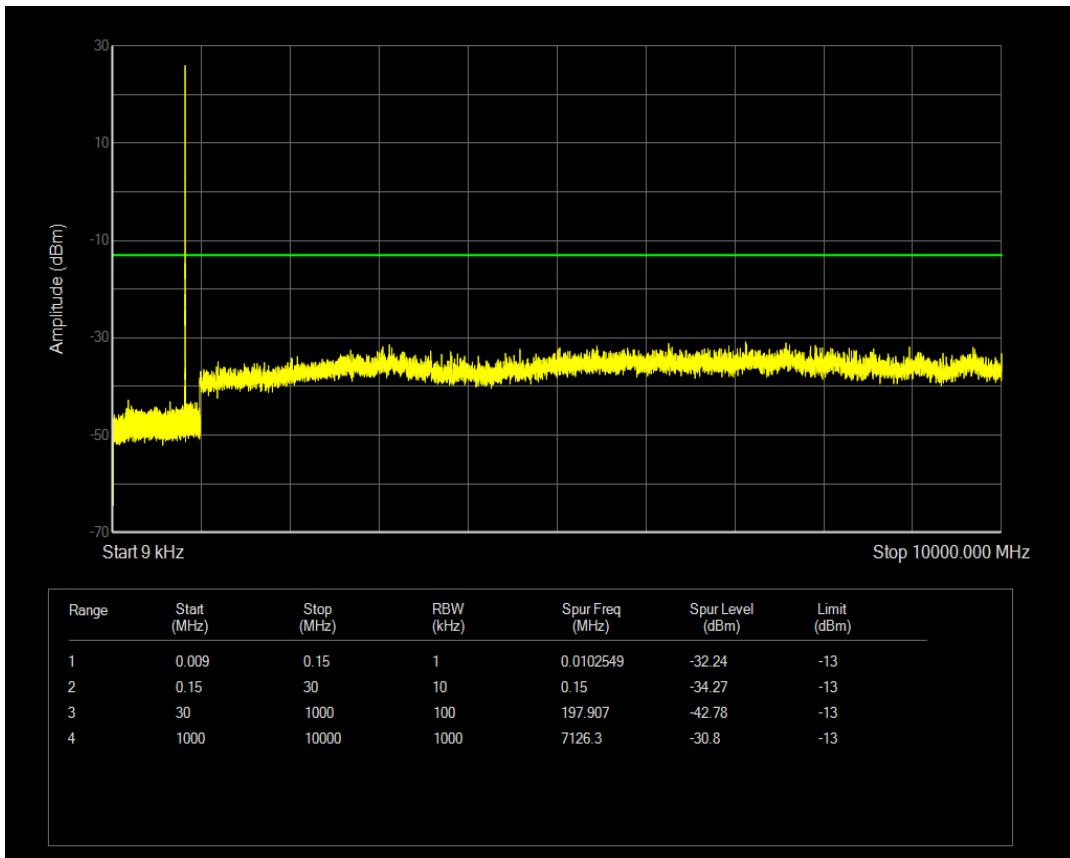

Band5 QPSK BW=1.4MHz Channel=20407 RB Size=1 Position=#0

Band5 QAM16 BW=1.4MHz Channel=20407 RB Size=1 Position=#0

Band5 QPSK BW=1.4MHz Channel=20407 RB Size=6 Position=#0

Band5 QAM16 BW=1.4MHz Channel=20407 RB Size=6 Position=#0

Band5 QPSK BW=1.4MHz Channel=20525 RB Size=1 Position=#0

Band5 QPSK BW=1.4MHz Channel=20525 RB Size=6 Position=#0

Band5 QAM16 BW=1.4MHz Channel=20525 RB Size=1 Position=#0

Band5 QAM16 BW=1.4MHz Channel=20525 RB Size=6 Position=#0