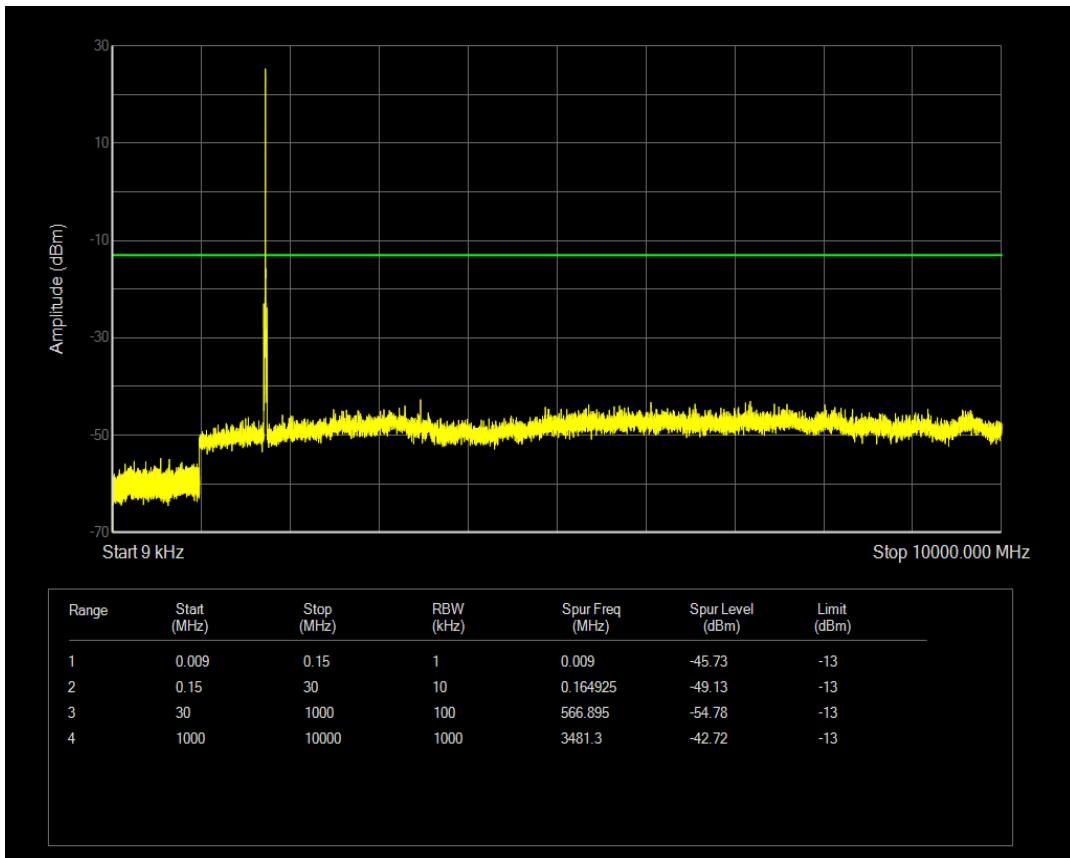

Band66 QAM16 BW=10MHz Channel=132322 RB Size=1 Position=#0

Band66 QAM16 BW=10MHz Channel=132322 RB Size=50 Position=#0