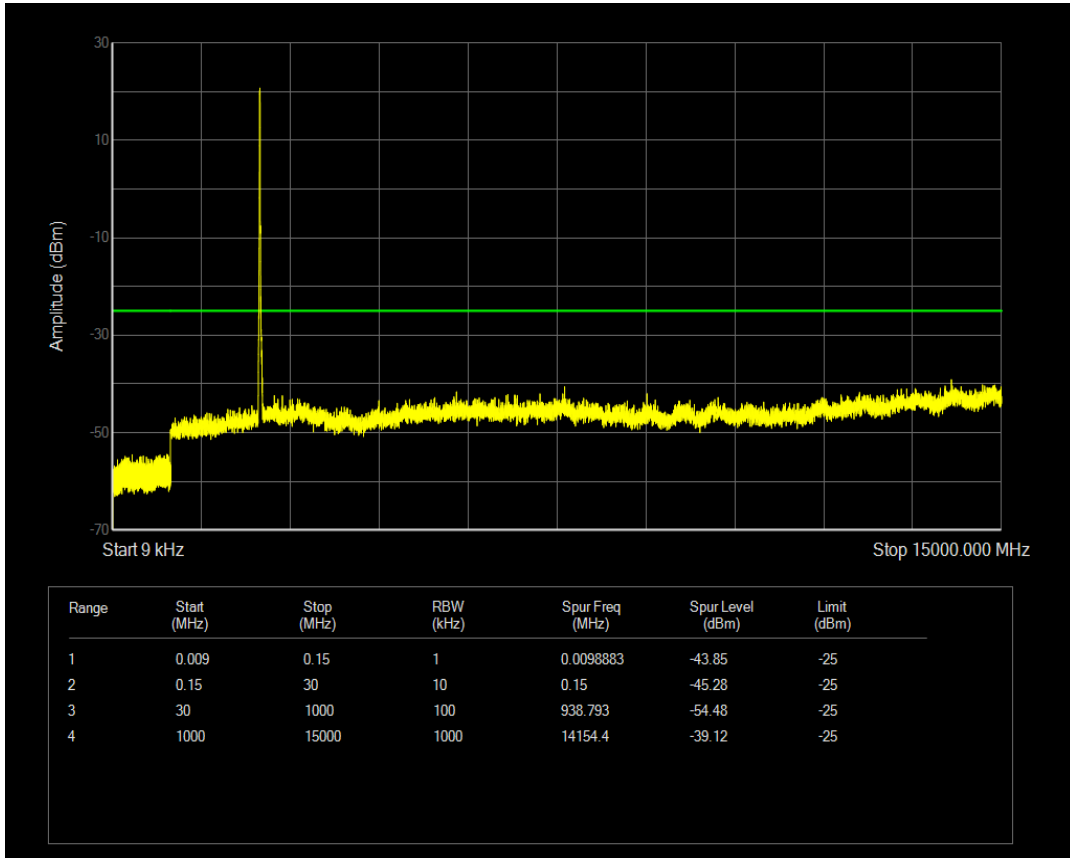

Band7 QAM16 BW=5MHz Channel=21425 RB Size=25 Position=#0

Band7 QPSK BW=10MHz Channel=20800 RB Size=50 Position=#0

Band7 QAM16 BW=10MHz Channel=20800 RB Size=1 Position=#0

Band7 QAM16 BW=10MHz Channel=20800 RB Size=50 Position=#0