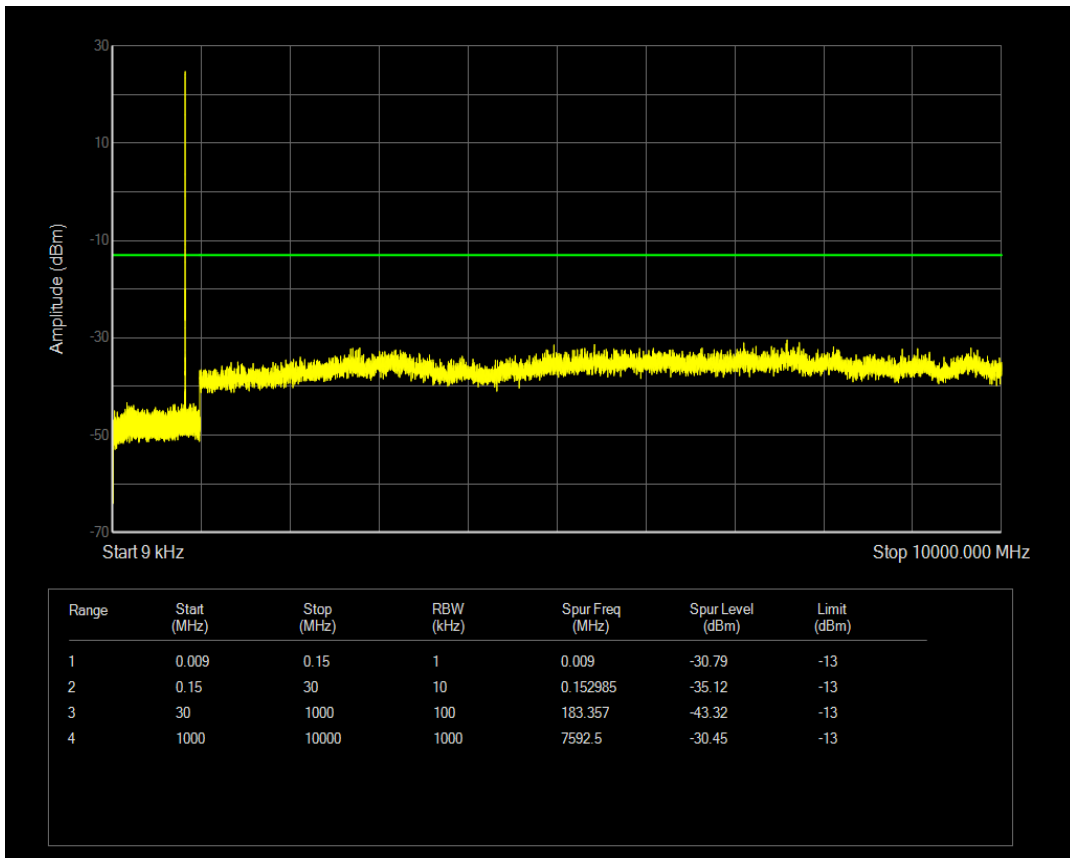

Band5 QPSK BW=1.4MHz Channel=20407 RB Size=1 Position=#0

Band5 QAM16 BW=1.4MHz Channel=20407 RB Size=1 Position=#0

Band5 QPSK BW=1.4MHz Channel=20407 RB Size=6 Position=#0

Band5 QAM16 BW=1.4MHz Channel=20407 RB Size=6 Position=#0

Band5 QPSK BW=1.4MHz Channel=20525 RB Size=1 Position=#0

Band5 QPSK BW=1.4MHz Channel=20525 RB Size=6 Position=#0

Band5 QAM16 BW=1.4MHz Channel=20525 RB Size=1 Position=#0

Band5 QAM16 BW=1.4MHz Channel=20525 RB Size=6 Position=#0