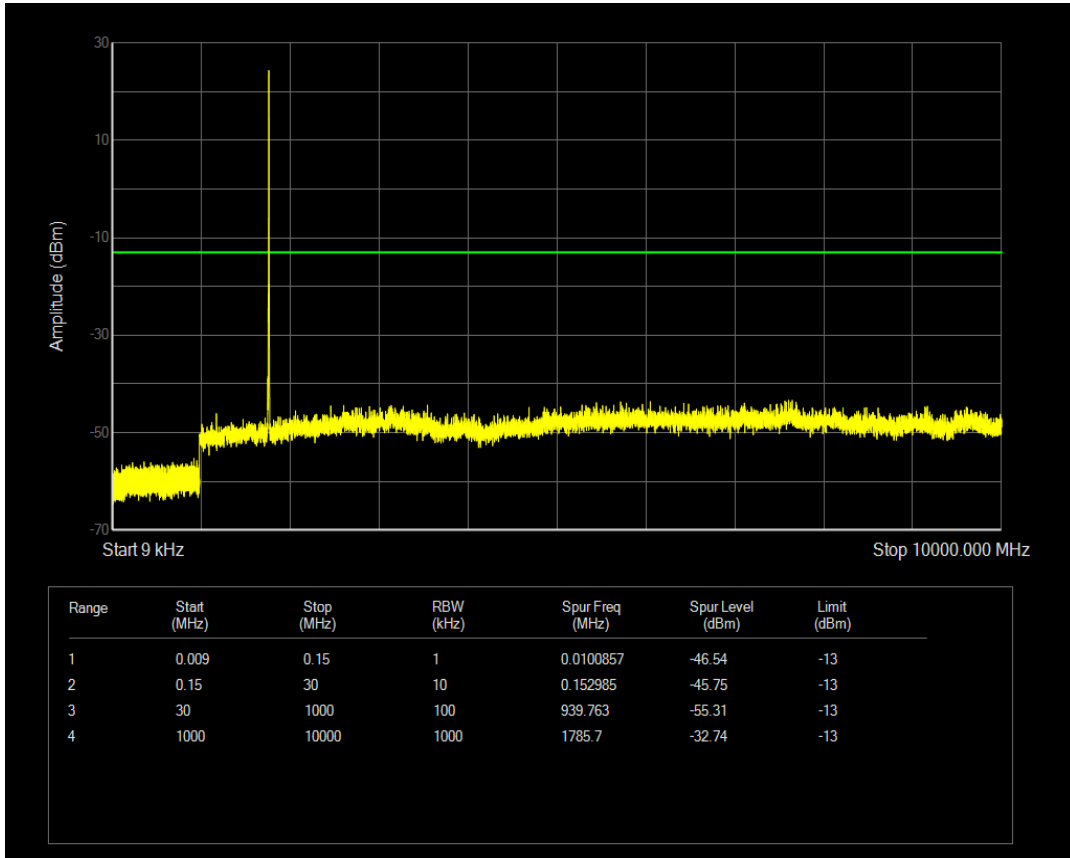

Band66 QPSK BW=1.4MHz Channel=132665 RB Size=6 Position=#0

Band66 QAM16 BW=1.4MHz Channel=132665 RB Size=1 Position=#0