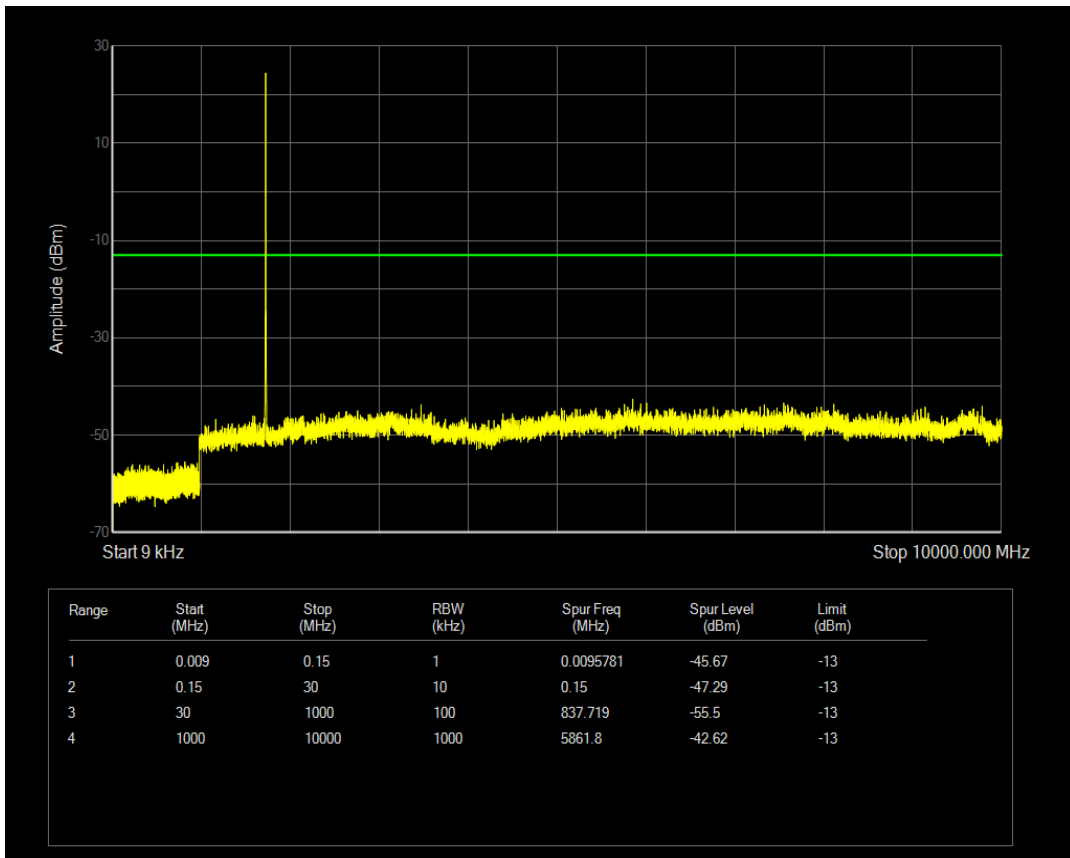

Band66 QAM16 BW=3MHz Channel=132322 RB Size=1 Position=#0

Band66 QAM16 BW=3MHz Channel=132322 RB Size=15 Position=#0