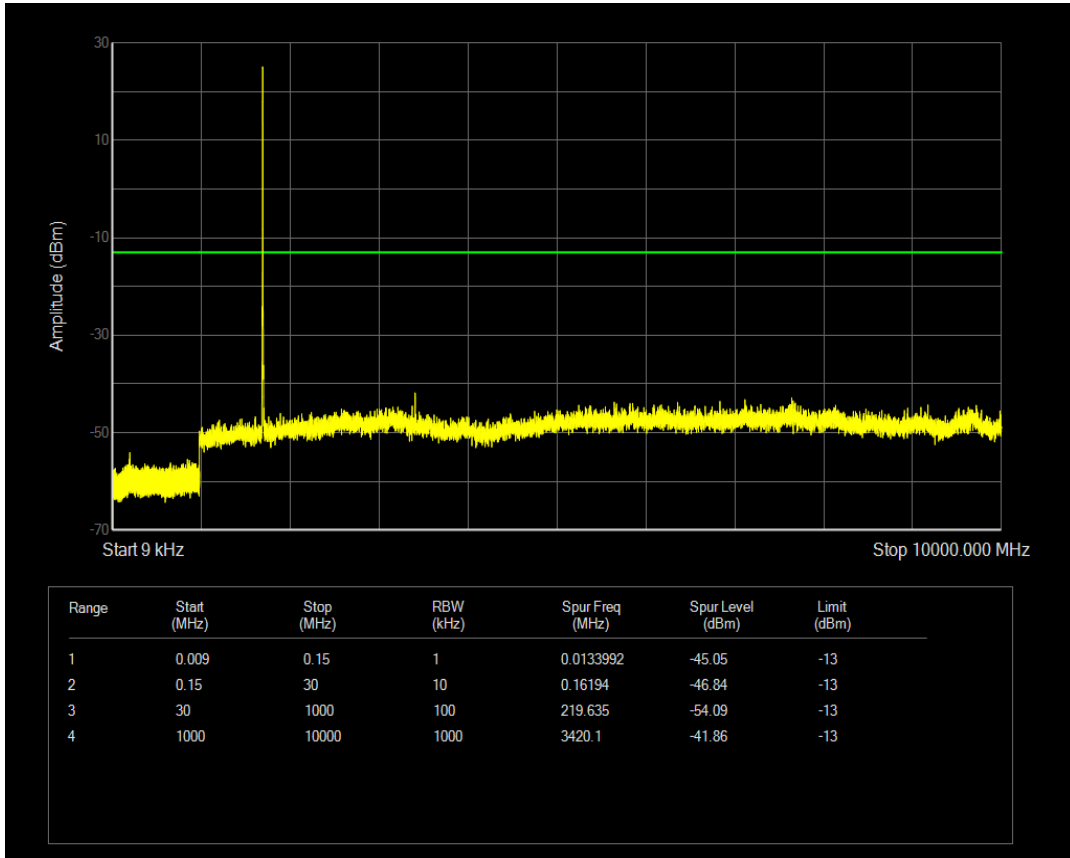

Band66 QPSK BW=3MHz Channel=131987 RB Size=1 Position=#0

Band66 QAM16 BW=3MHz Channel=131987 RB Size=1 Position=#0