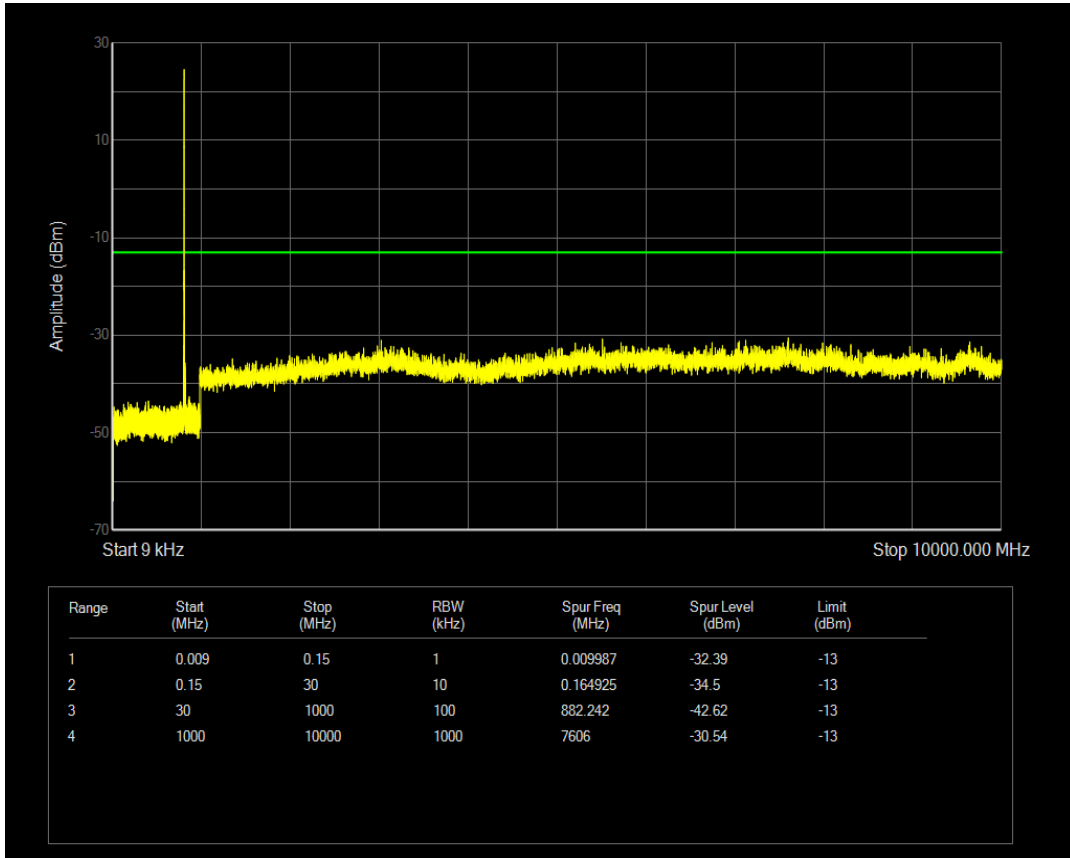

Band5 QAM16 BW=5MHz Channel=20425 RB Size=1 Position=#0

Band5 QPSK BW=5MHz Channel=20425 RB Size=25 Position=#0