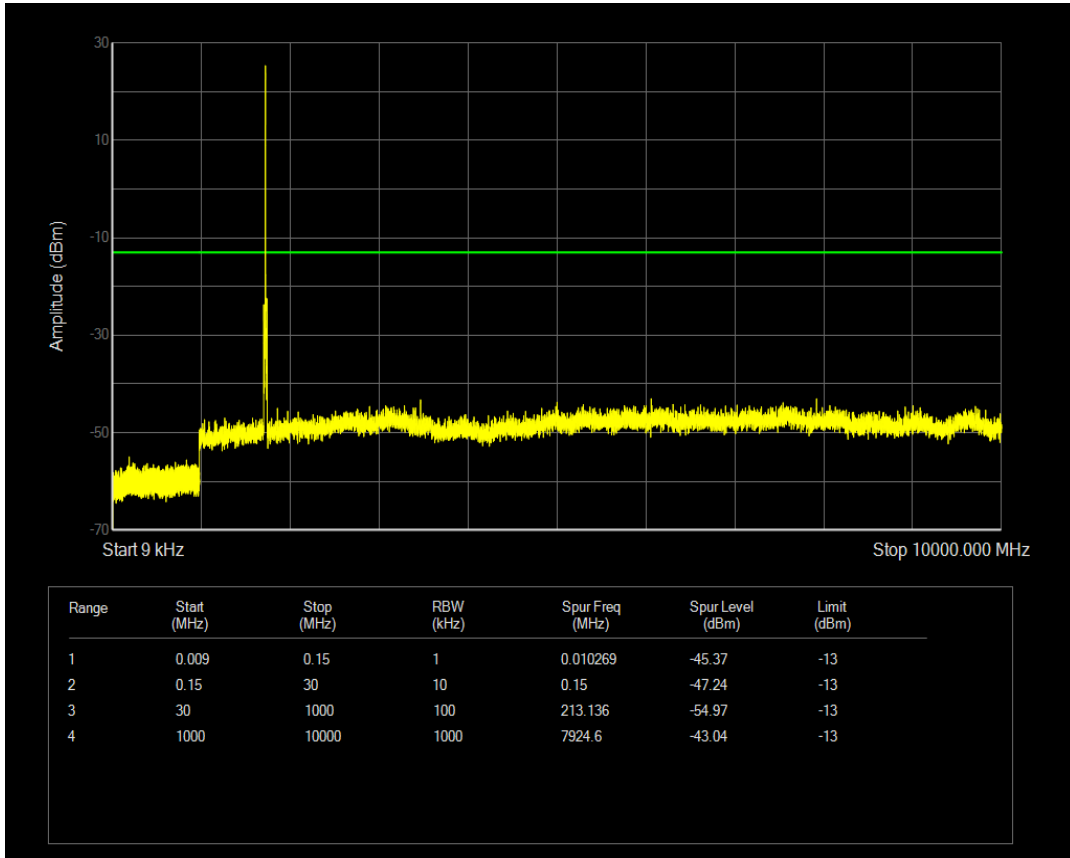

Band66 QPSK BW=10MHz Channel=132322 RB Size=1 Position=#0

Band66 QAM16 BW=10MHz Channel=132322 RB Size=1 Position=#0