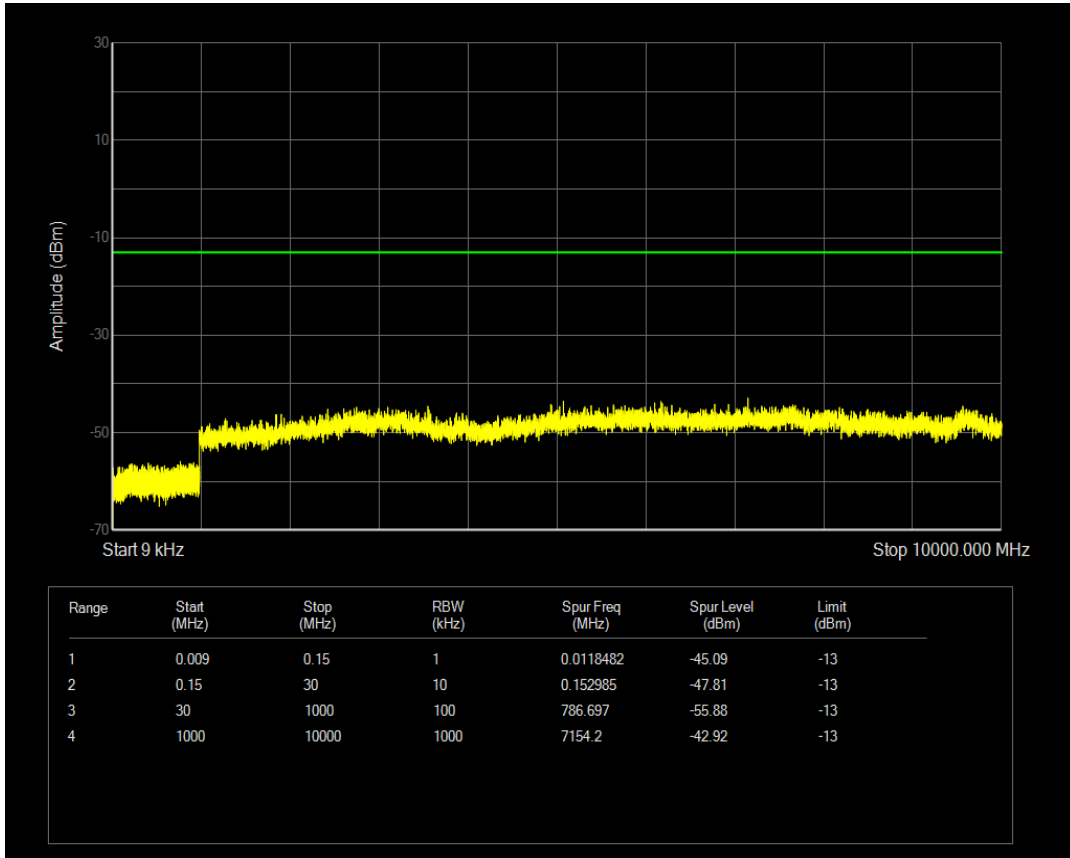

Band66 QPSK BW=10MHz Channel=132322 RB Size=50 Position=#0

Band66 QPSK BW=10MHz Channel=132322 RB Size=1 Position=#0

Band66 QAM16 BW=10MHz Channel=132322 RB Size=1 Position=#0

Band66 QAM16 BW=10MHz Channel=132322 RB Size=50 Position=#0