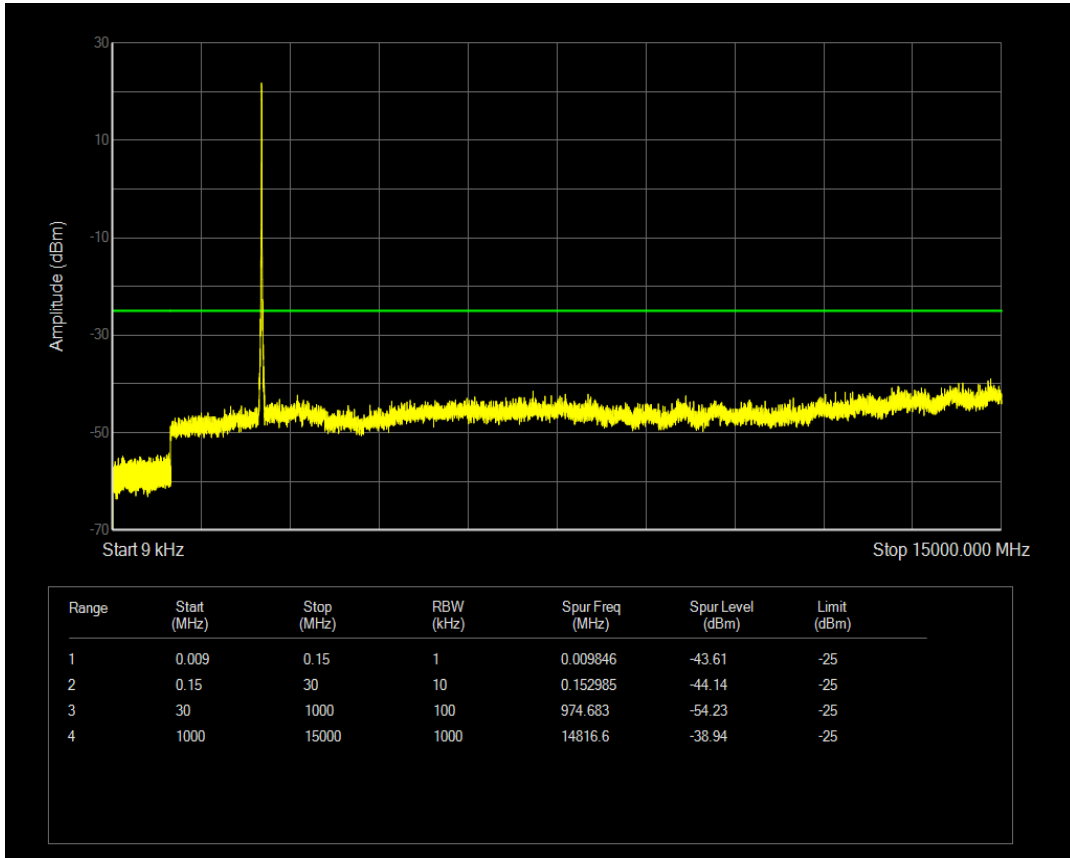

Band7 QPSK BW=10MHz Channel=21100 RB Size=50 Position=#0

Band7 QAM16 BW=10MHz Channel=21100 RB Size=1 Position=#0