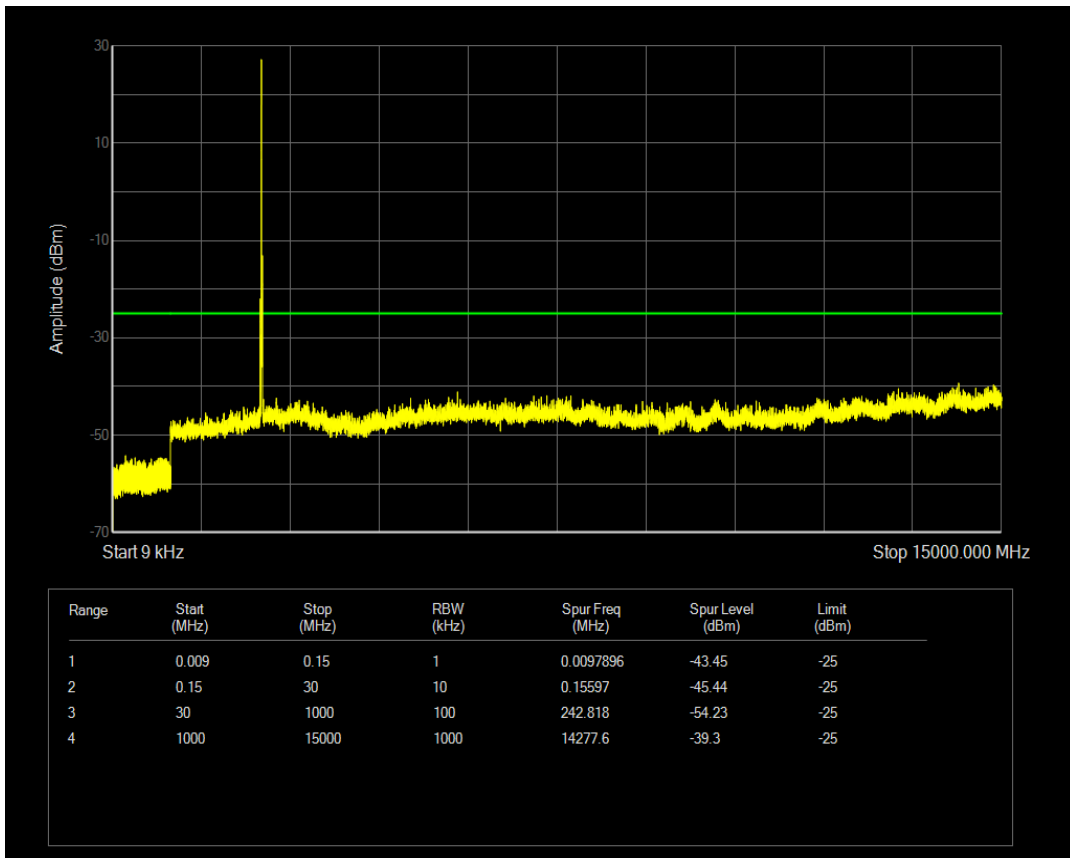

Band7 QPSK BW=10MHz Channel=21100 RB Size=1 Position=#0

Band7 QPSK BW=10MHz Channel=21100 RB Size=50 Position=#0