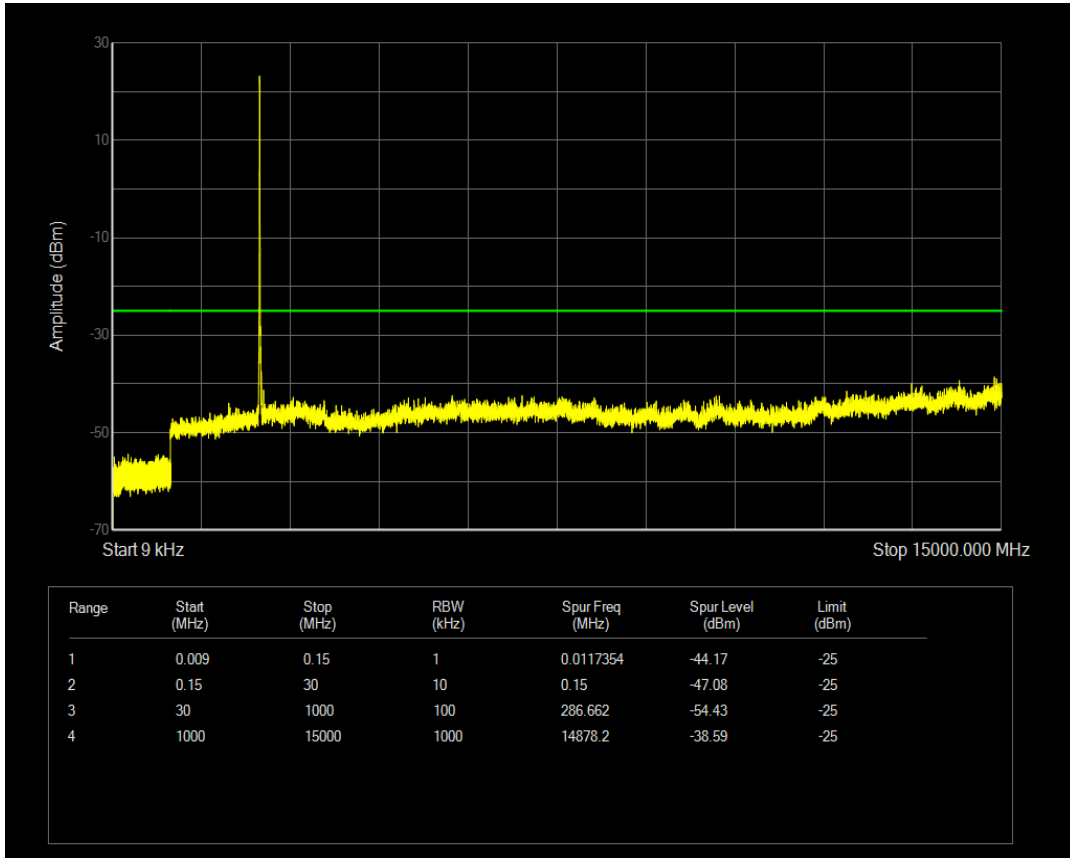

Band7 QPSK BW=5MHz Channel=20775 RB Size=1 Position=#0

Band7 QPSK BW=5MHz Channel=20775 RB Size=25 Position=#0

Band7 QAM16 BW=5MHz Channel=20775 RB Size=1 Position=#0

Band7 QAM16 BW=5MHz Channel=20775 RB Size=25 Position=#0