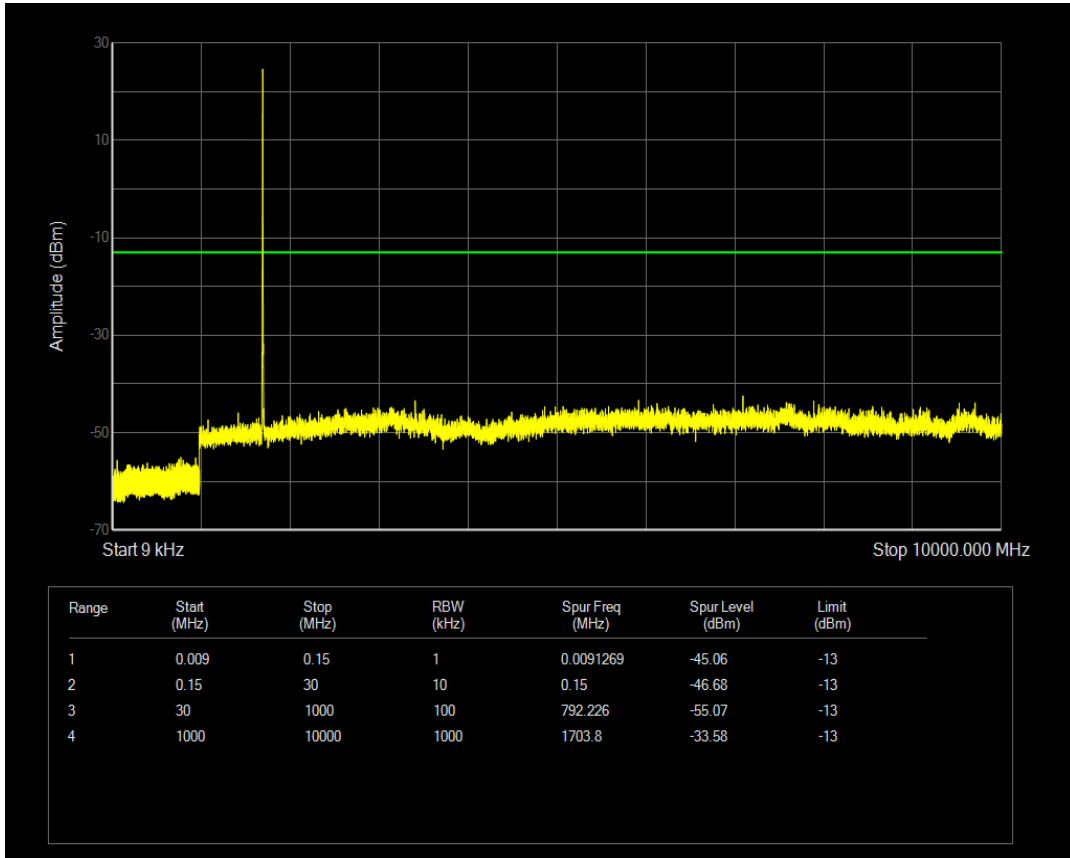

Band66 QPSK BW=1.4MHz Channel=131979 RB Size=6 Position=#0

Band66 QAM16 BW=1.4MHz Channel=131979 RB Size=1 Position=#0