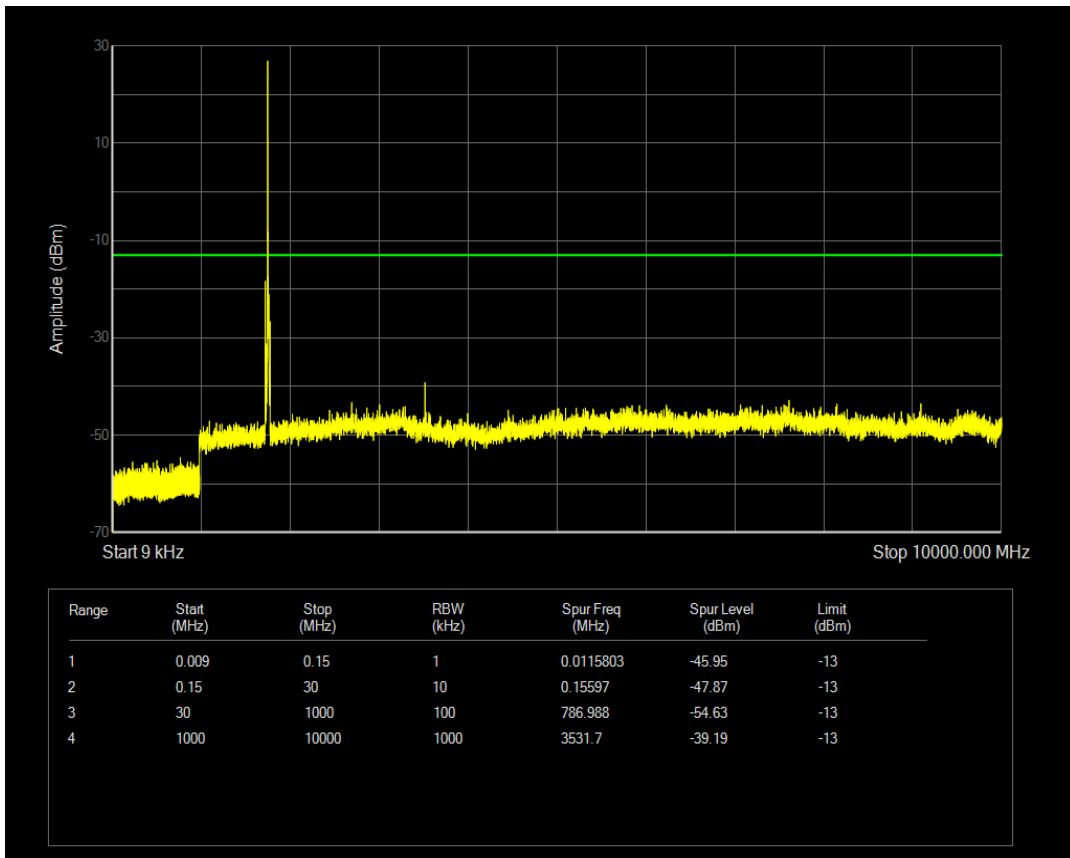

Band66 QAM16 BW=15MHz Channel=132597 RB Size=1 Position=#0

Band66 QPSK BW=20MHz Channel=132072 RB Size=1 Position=#0