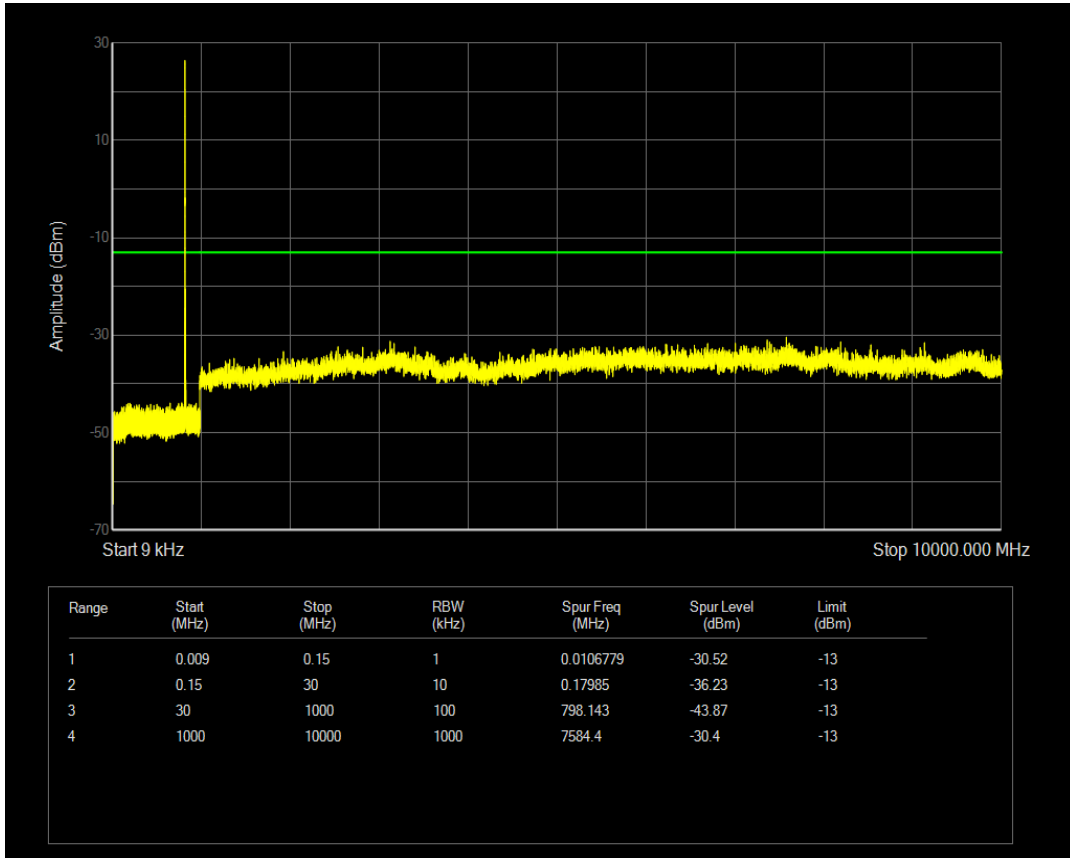

Band5 QPSK BW=5MHz Channel=20525 RB Size=1 Position=#0

Band5 QAM16 BW=5MHz Channel=20525 RB Size=1 Position=#0