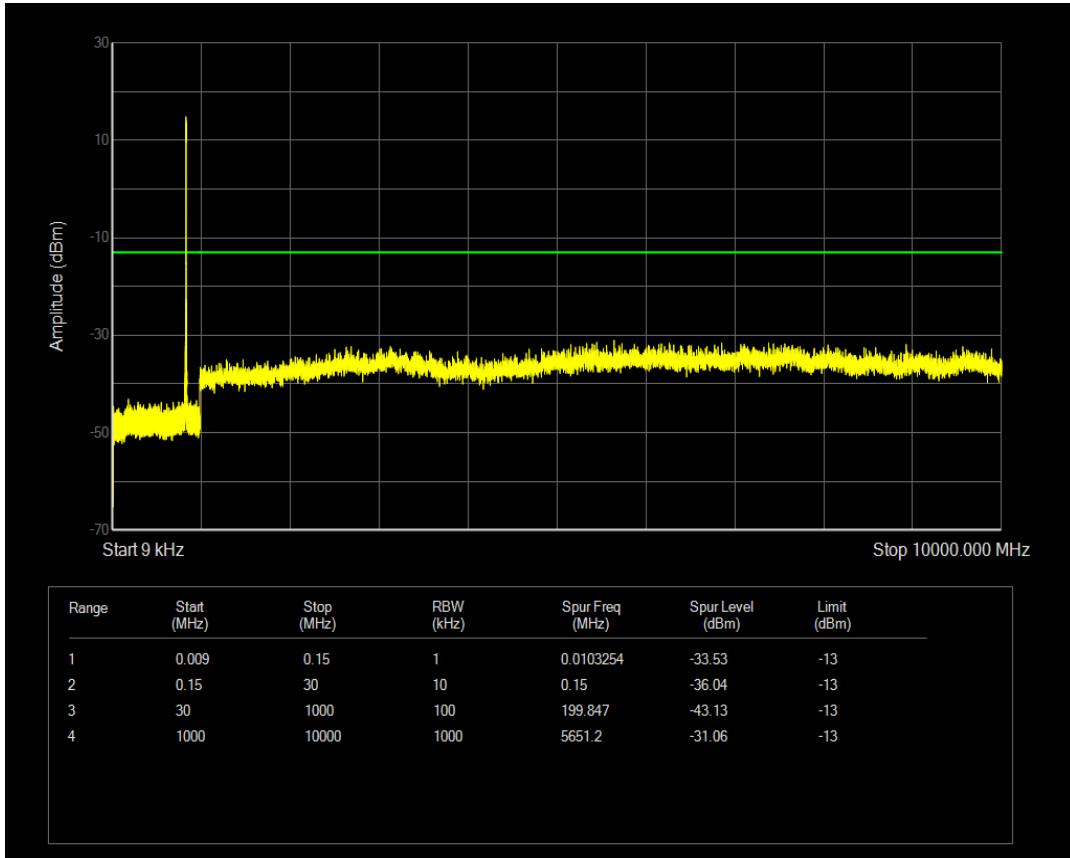

Band5 QPSK BW=5MHz Channel=20625 RB Size=1 Position=#0

Band5 QPSK BW=5MHz Channel=20625 RB Size=25 Position=#0

Band5 QAM16 BW=5MHz Channel=20625 RB Size=1 Position=#0

Band5 QAM16 BW=5MHz Channel=20625 RB Size=25 Position=#0

Band5 QPSK BW=10MHz Channel=20450 RB Size=50 Position=#0

Band5 QPSK BW=10MHz Channel=20450 RB Size=1 Position=#0

Band5 QAM16 BW=10MHz Channel=20450 RB Size=1 Position=#0

Band5 QAM16 BW=10MHz Channel=20450 RB Size=50 Position=#0