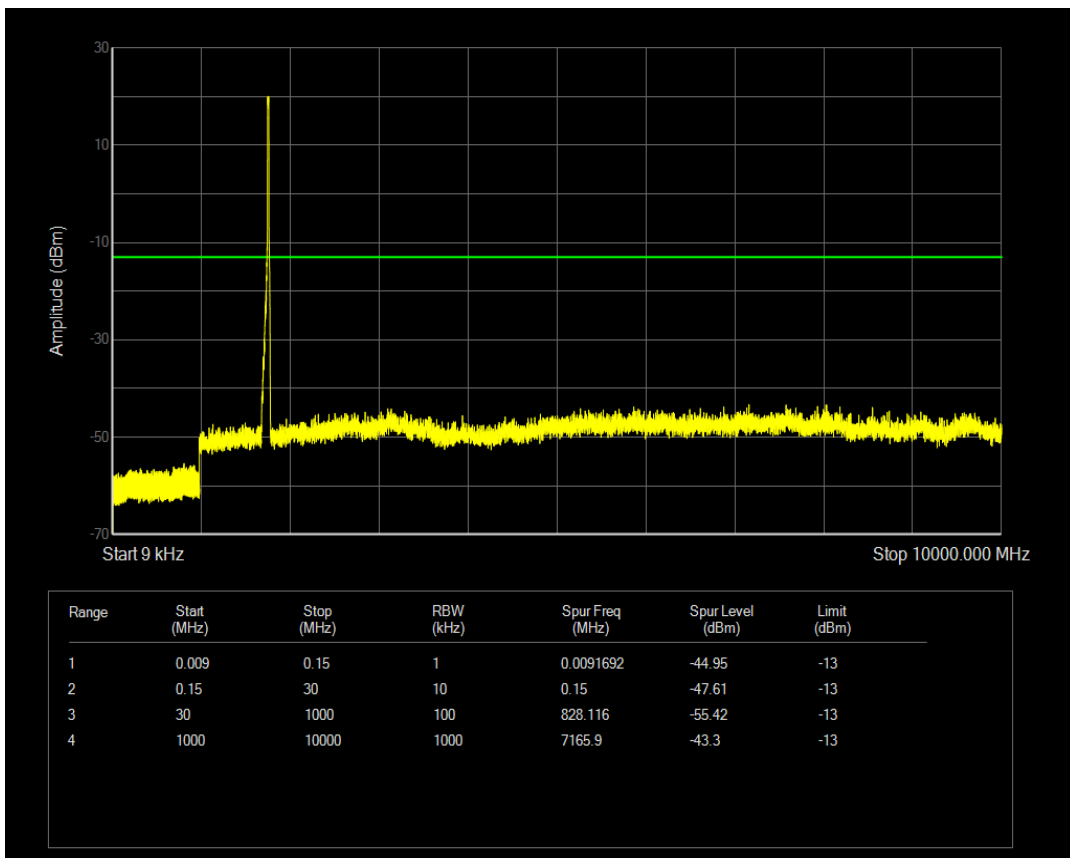

Band66 QPSK BW=15MHz Channel=132597 RB Size=75 Position=#0

Band66 QPSK BW=15MHz Channel=132597 RB Size=1 Position=#0