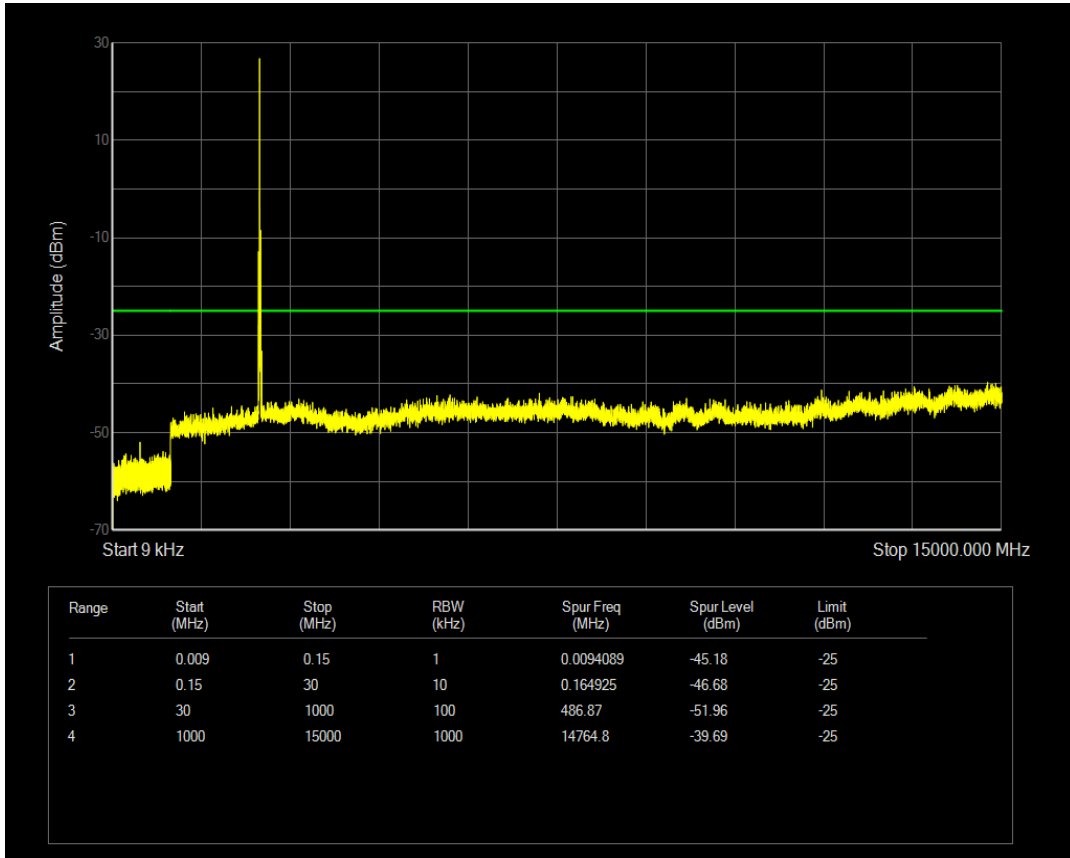

Band7 QPSK BW=5MHz Channel=21425 RB Size=1 Position=#0

Band7 QPSK BW=5MHz Channel=21425 RB Size=25 Position=#0

Band7 QAM16 BW=5MHz Channel=21425 RB Size=1 Position=#0

Band7 QPSK BW=10MHz Channel=20800 RB Size=1 Position=#0

Band7 QAM16 BW=5MHz Channel=21425 RB Size=25 Position=#0

Band7 QPSK BW=10MHz Channel=20800 RB Size=50 Position=#0

Band7 QAM16 BW=10MHz Channel=20800 RB Size=1 Position=#0

Band7 QAM16 BW=10MHz Channel=20800 RB Size=50 Position=#0