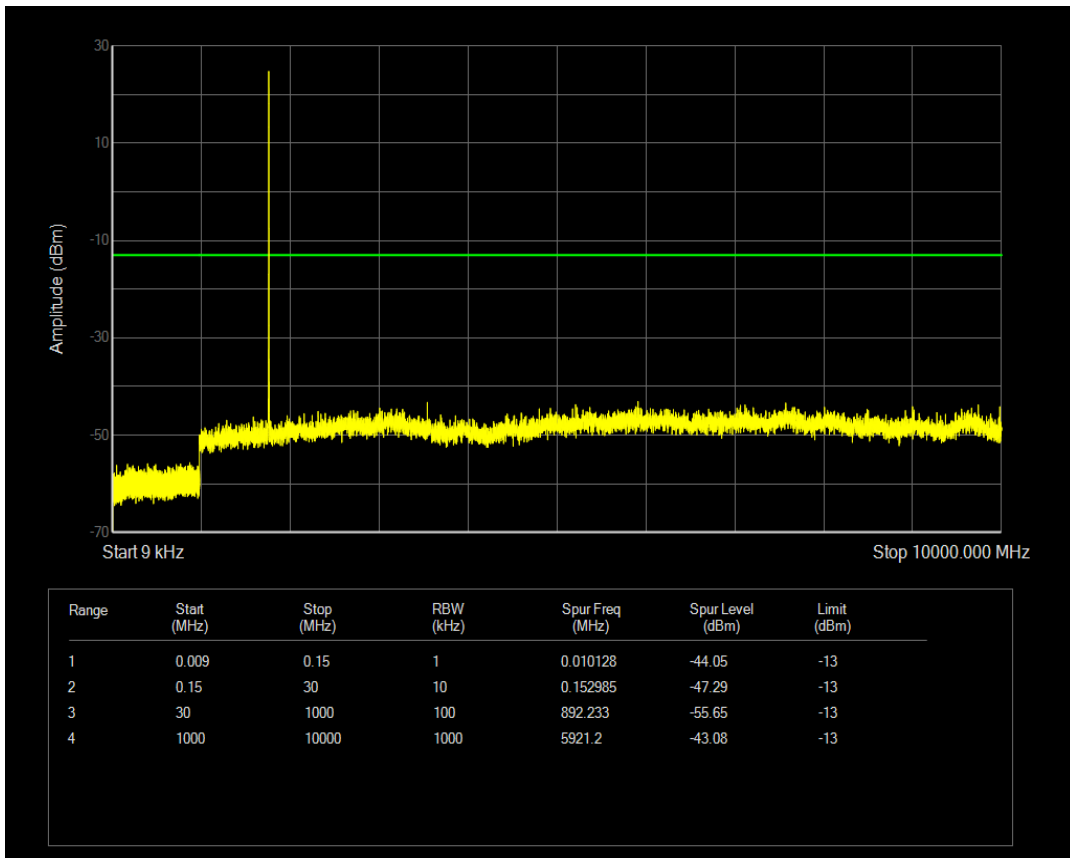

Band66 QAM16 BW=1.4MHz Channel=132665 RB Size=1 Position=#0

Band66 QAM16 BW=1.4MHz Channel=132665 RB Size=6 Position=#0