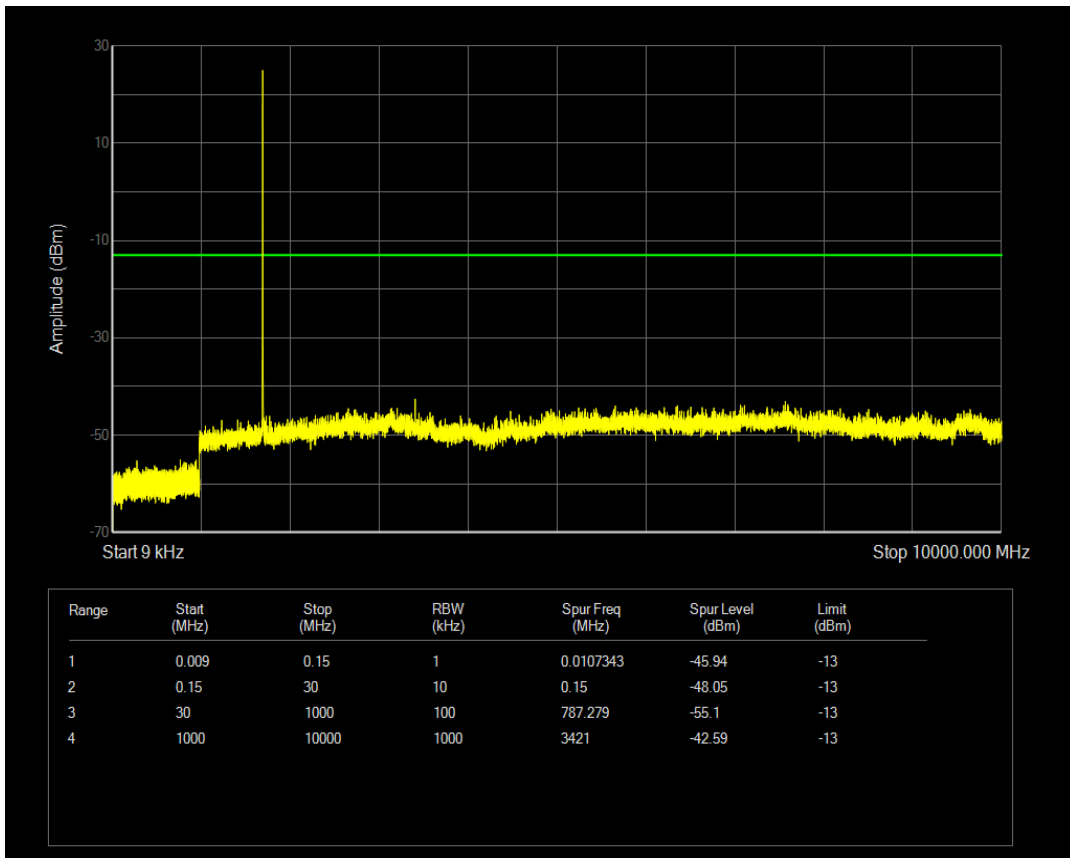

Band66 QAM16 BW=1.4MHz Channel=131979 RB Size=1 Position=#0

Band66 QAM16 BW=1.4MHz Channel=131979 RB Size=6 Position=#0