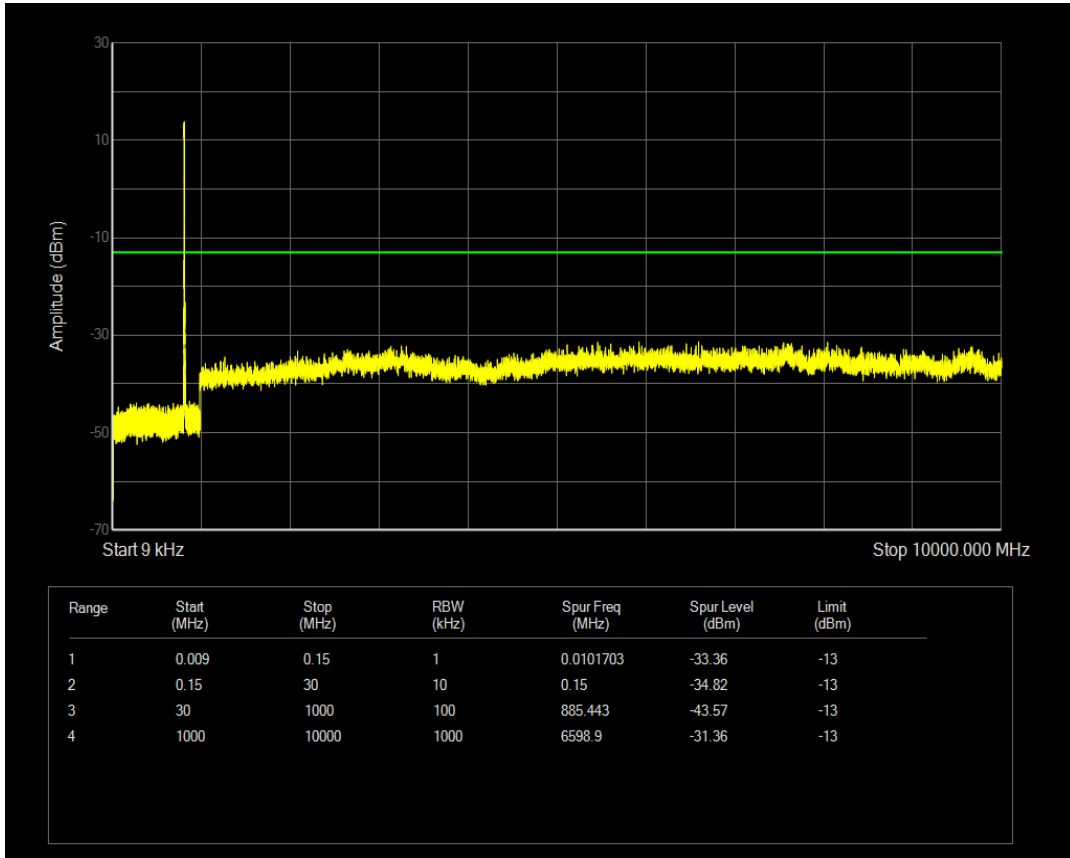

Band5 QAM16 BW=3MHz Channel=20635 RB Size=15 Position=#0

Band5 QAM16 BW=5MHz Channel=20425 RB Size=1 Position=#0

Band5 QPSK BW=5MHz Channel=20425 RB Size=25 Position=#0

Band5 QAM16 BW=5MHz Channel=20425 RB Size=25 Position=#0