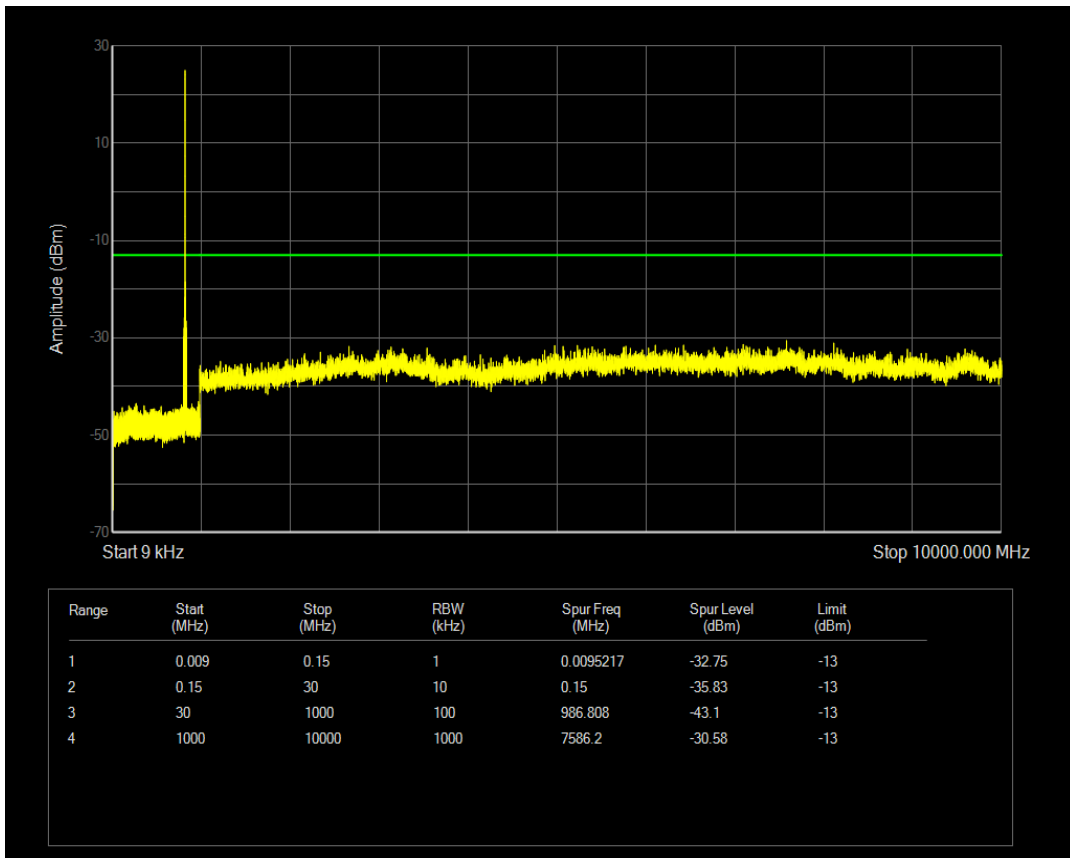

Band5 QAM16 BW=3MHz Channel=20525 RB Size=1 Position=#0

Band5 QAM16 BW=3MHz Channel=20525 RB Size=15 Position=#0