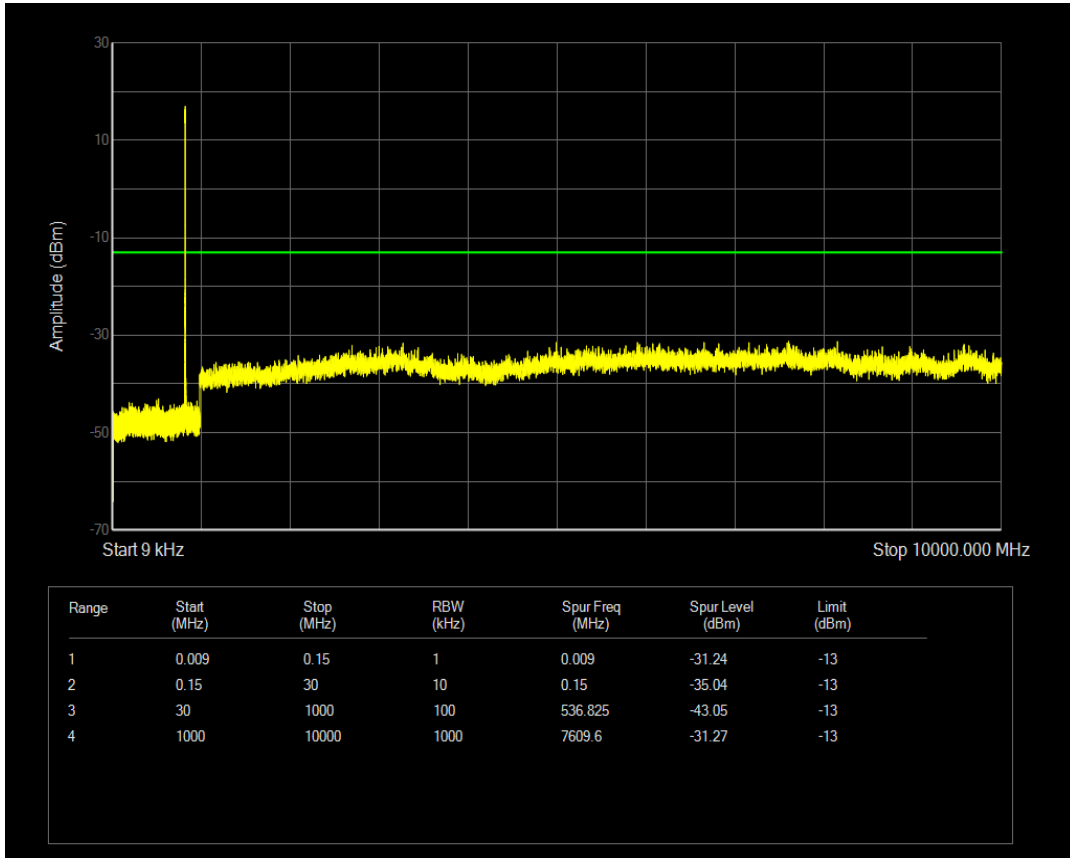

Band5 QPSK BW=3MHz Channel=20525 RB Size=1 Position=#0

Band5 QPSK BW=3MHz Channel=20525 RB Size=15 Position=#0

Band5 QAM16 BW=3MHz Channel=20525 RB Size=1 Position=#0

Band5 QAM16 BW=3MHz Channel=20525 RB Size=15 Position=#0