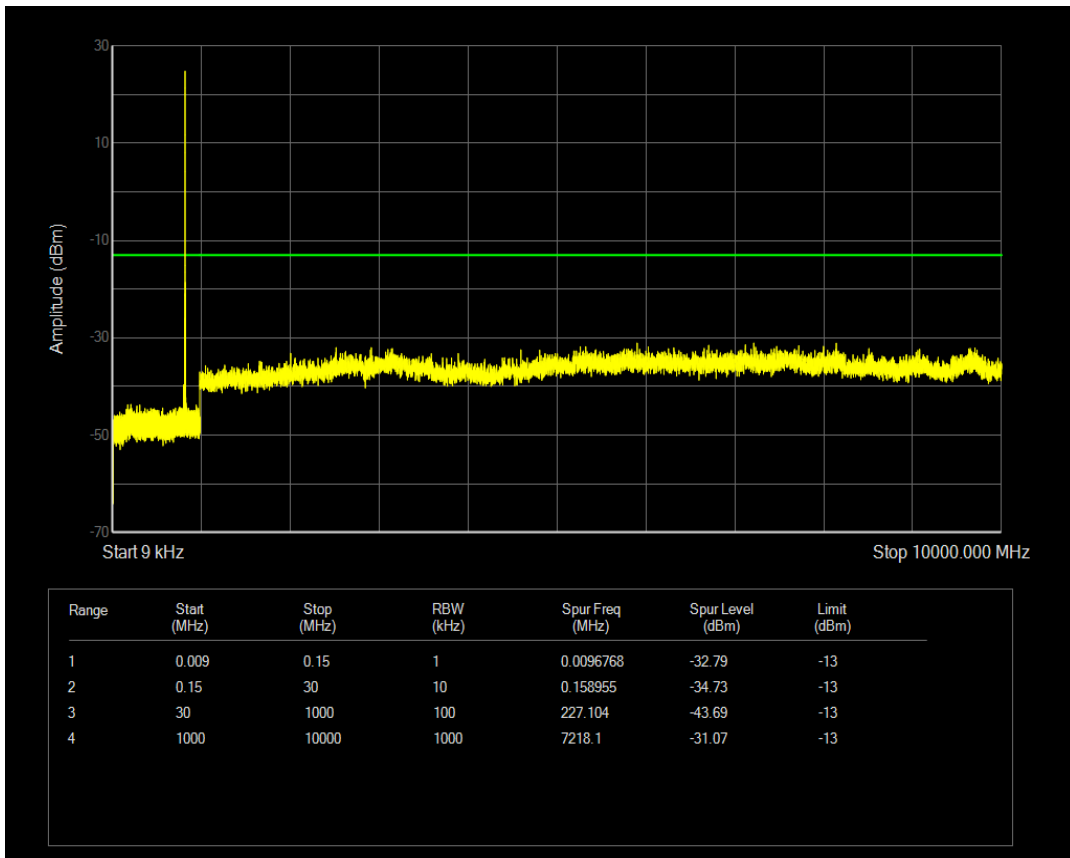

Band5 QPSK BW=3MHz Channel=20525 RB Size=1 Position=#0

Band5 QPSK BW=3MHz Channel=20525 RB Size=15 Position=#0