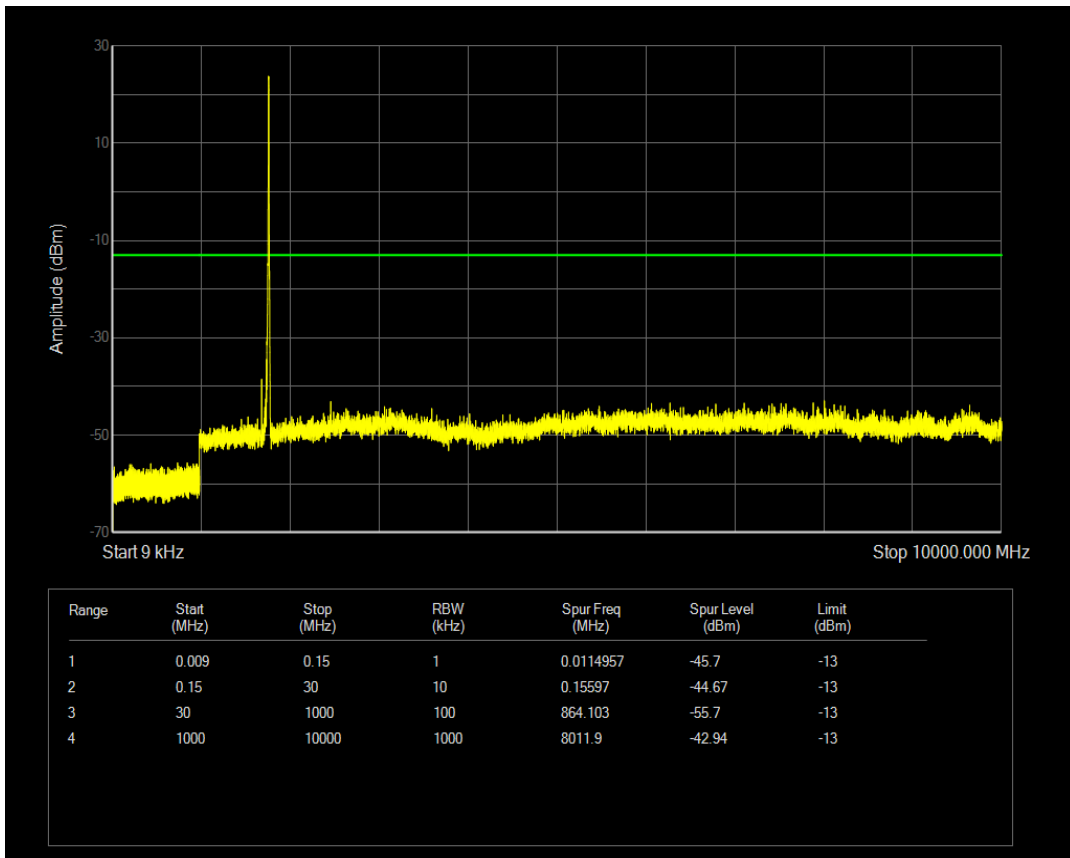

Band66 QPSK BW=5MHz Channel=132647 RB Size=25 Position=#0

Band66 QPSK BW=5MHz Channel=132647 RB Size=1 Position=#0