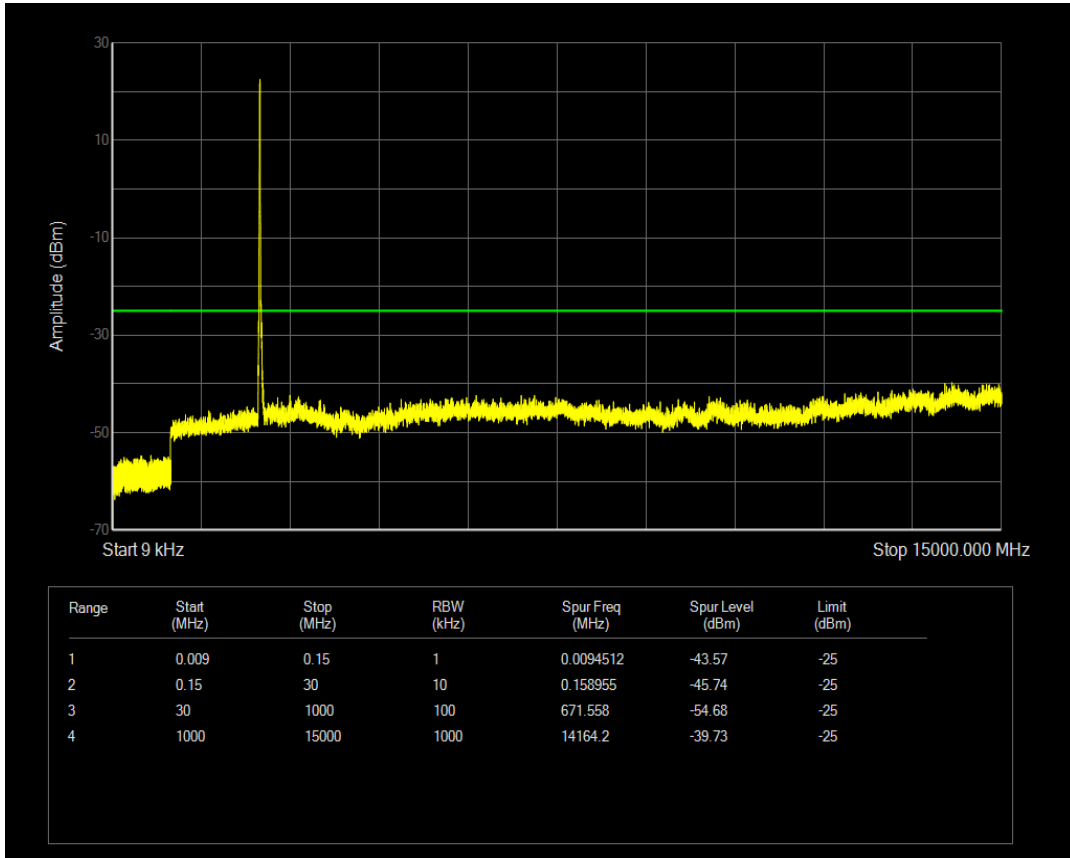

Band7 QPSK BW=5MHz Channel=21425 RB Size=1 Position=#0

Band7 QPSK BW=5MHz Channel=21425 RB Size=25 Position=#0

Band7 QAM16 BW=5MHz Channel=21425 RB Size=1 Position=#0

Band7 QPSK BW=10MHz Channel=20800 RB Size=1 Position=#0

Band7 QAM16 BW=5MHz Channel=21425 RB Size=25 Position=#0

Band7 QPSK BW=10MHz Channel=20800 RB Size=50 Position=#0

Band7 QAM16 BW=10MHz Channel=20800 RB Size=1 Position=#0

Band7 QAM16 BW=10MHz Channel=20800 RB Size=50 Position=#0