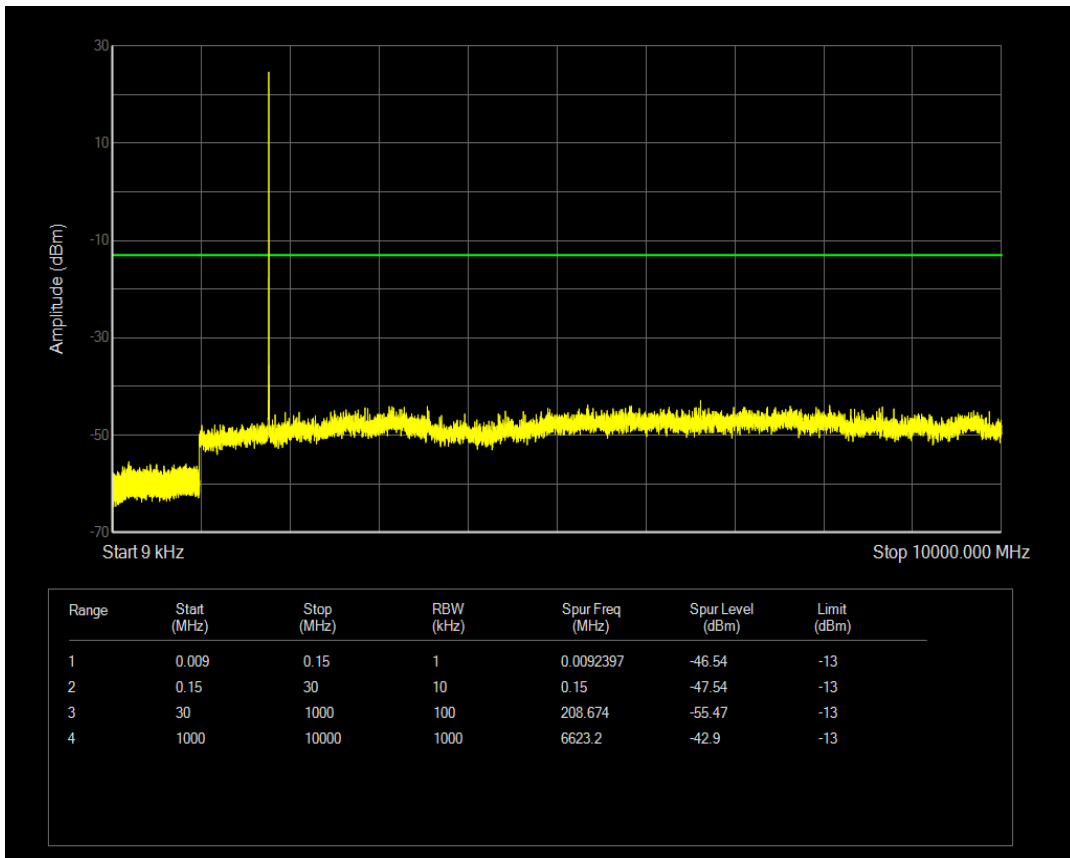

Band66 QPSK BW=1.4MHz Channel=132665 RB Size=1 Position=#0

Band66 QPSK BW=1.4MHz Channel=132665 RB Size=6 Position=#0