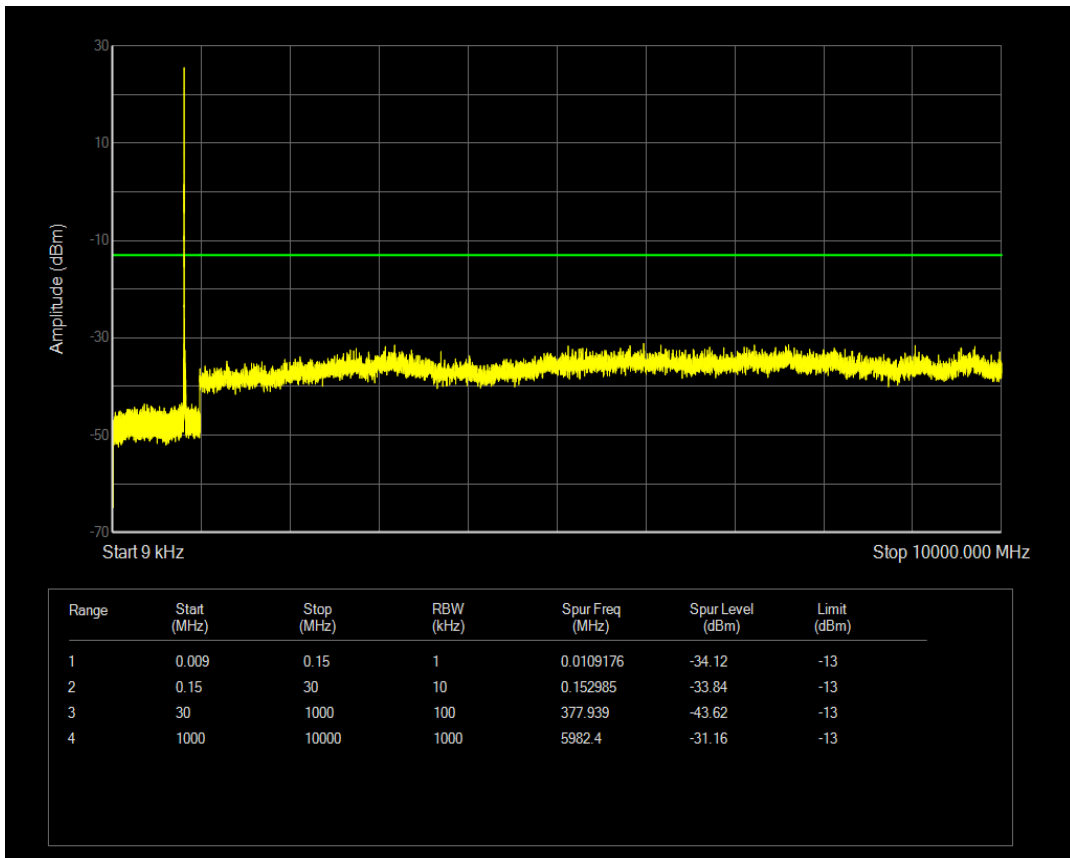

Band5 QAM16 BW=10MHz Channel=20450 RB Size=1 Position=#0

Band5 QAM16 BW=10MHz Channel=20450 RB Size=50 Position=#0