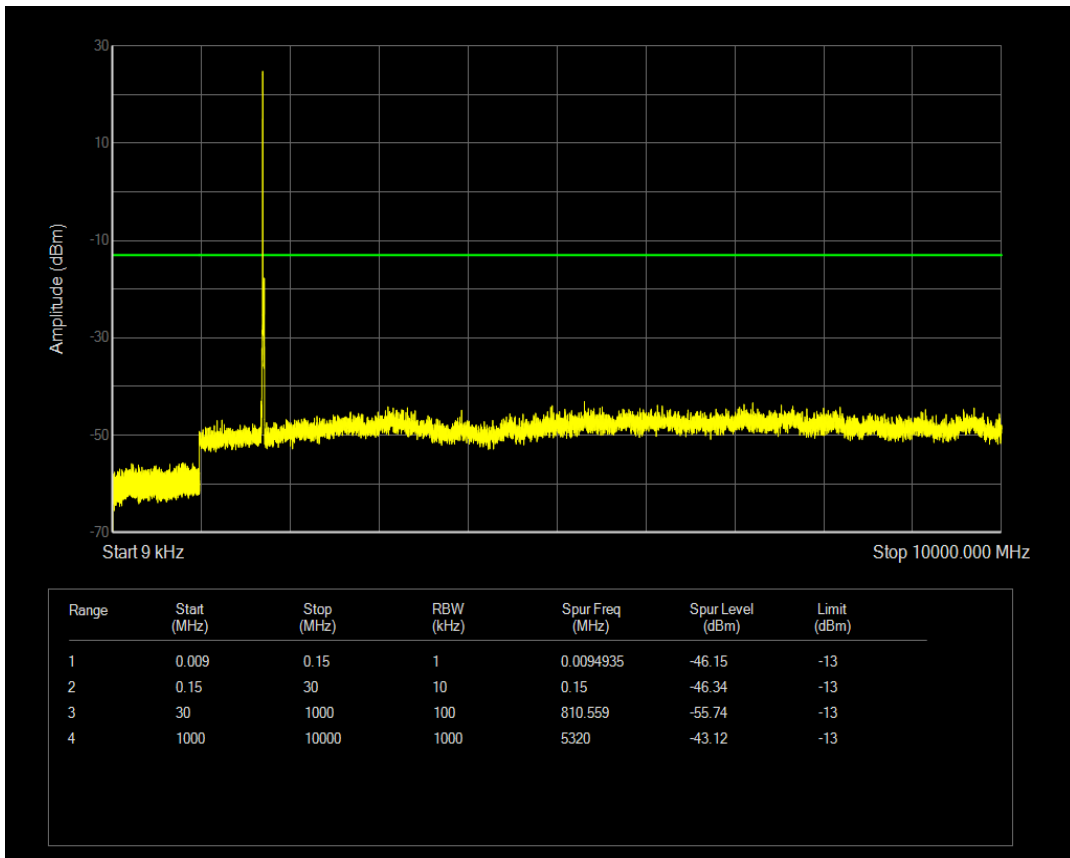

Band66 QAM16 BW=10MHz Channel=132022 RB Size=1 Position=#0

Band66 QAM16 BW=10MHz Channel=132022 RB Size=50 Position=#0