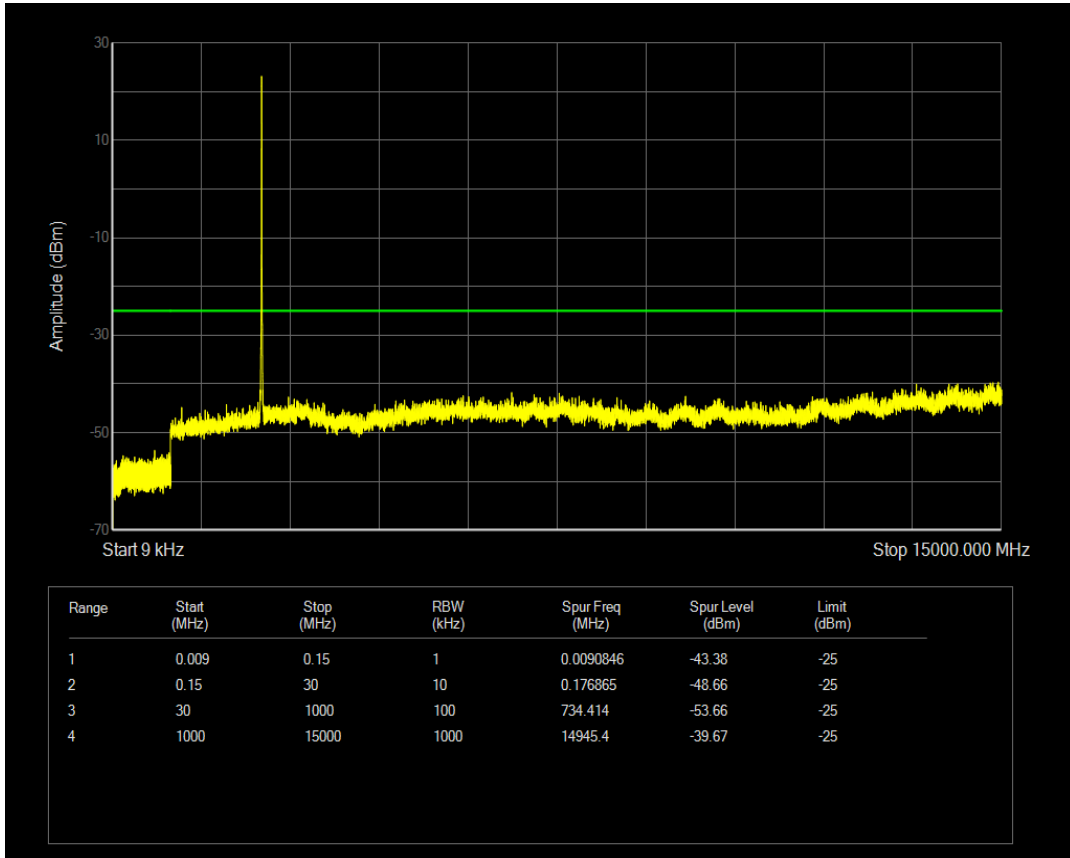

Band7 QPSK BW=5MHz Channel=21100 RB Size=1 Position=#0

Band7 QPSK BW=5MHz Channel=21100 RB Size=25 Position=#0

Band7 QAM16 BW=5MHz Channel=21100 RB Size=1 Position=#0

Band7 QAM16 BW=5MHz Channel=21100 RB Size=25 Position=#0

Band7 QPSK BW=5MHz Channel=21425 RB Size=1 Position=#0

Band7 QPSK BW=5MHz Channel=21425 RB Size=25 Position=#0

Band7 QAM16 BW=5MHz Channel=21425 RB Size=1 Position=#0

Band7 QPSK BW=10MHz Channel=20800 RB Size=1 Position=#0