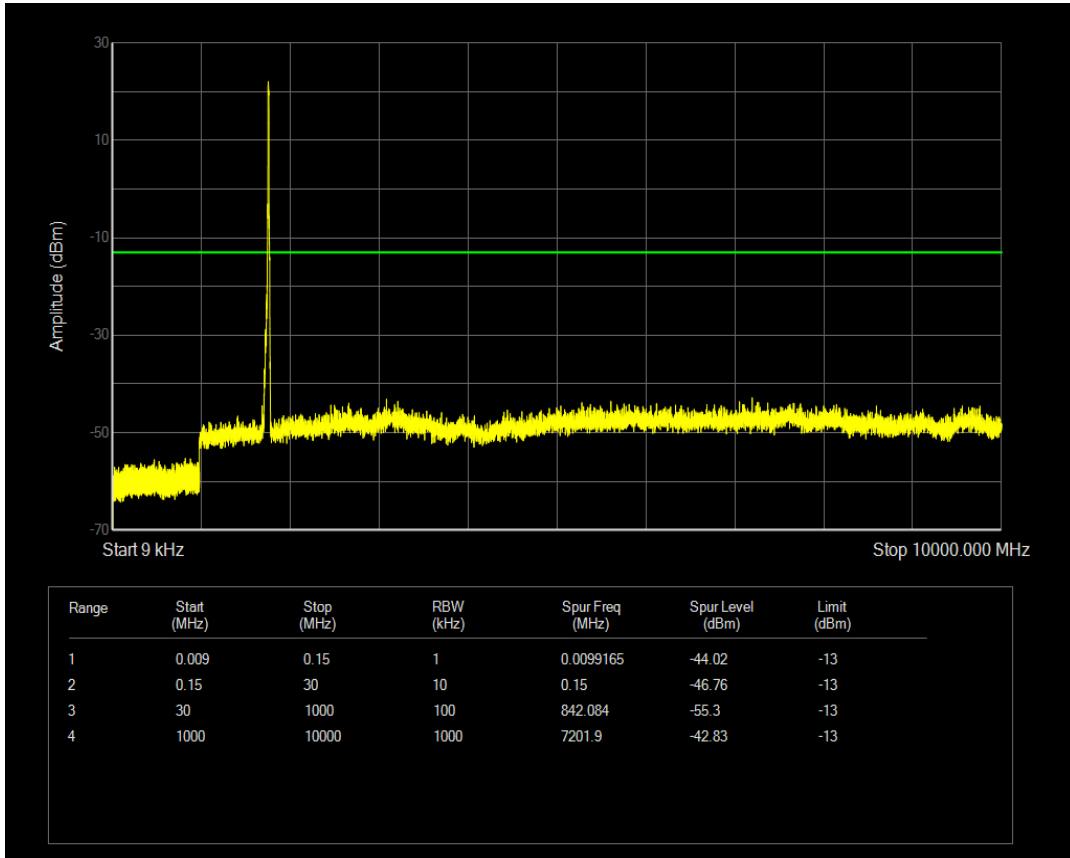

Band66 QPSK BW=10MHz Channel=132622 RB Size=50 Position=#0

Band66 QAM16 BW=10MHz Channel=132622 RB Size=1 Position=#0