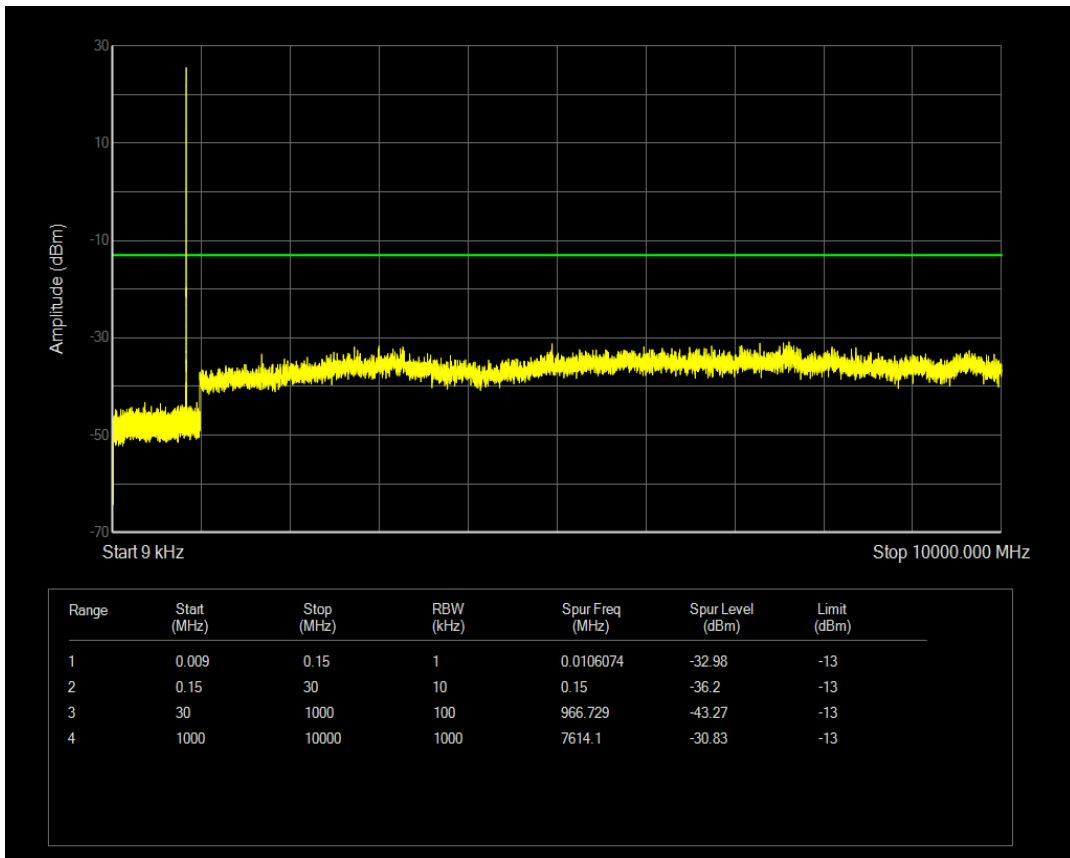

Band5 QPSK BW=1.4MHz Channel=20407 RB Size=1 Position=#0

Band5 QAM16 BW=1.4MHz Channel=20407 RB Size=1 Position=#0

Band5 QPSK BW=1.4MHz Channel=20407 RB Size=6 Position=#0

Band5 QAM16 BW=1.4MHz Channel=20407 RB Size=6 Position=#0

Band5 QPSK BW=1.4MHz Channel=20525 RB Size=1 Position=#0

Band5 QPSK BW=1.4MHz Channel=20525 RB Size=6 Position=#0

Band5 QAM16 BW=1.4MHz Channel=20525 RB Size=1 Position=#0

Band5 QAM16 BW=1.4MHz Channel=20525 RB Size=6 Position=#0

Band5 QPSK BW=1.4MHz Channel=20643 RB Size=1 Position=#0

Band5 QAM16 BW=1.4MHz Channel=20643 RB Size=1 Position=#0

Band5 QPSK BW=1.4MHz Channel=20643 RB Size=6 Position=#0

Band5 QAM16 BW=1.4MHz Channel=20643 RB Size=6 Position=#0