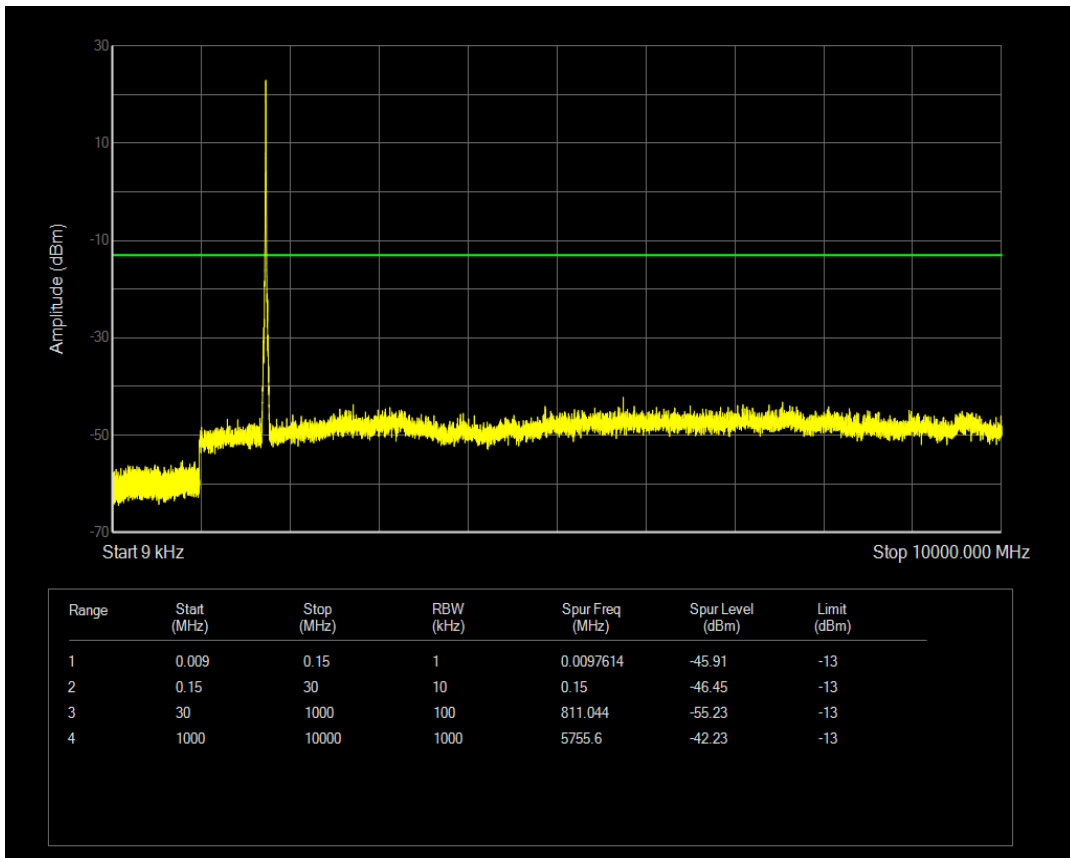

Band66 QPSK BW=5MHz Channel=132322 RB Size=25 Position=#0

Band66 QAM16 BW=5MHz Channel=132322 RB Size=25 Position=#0