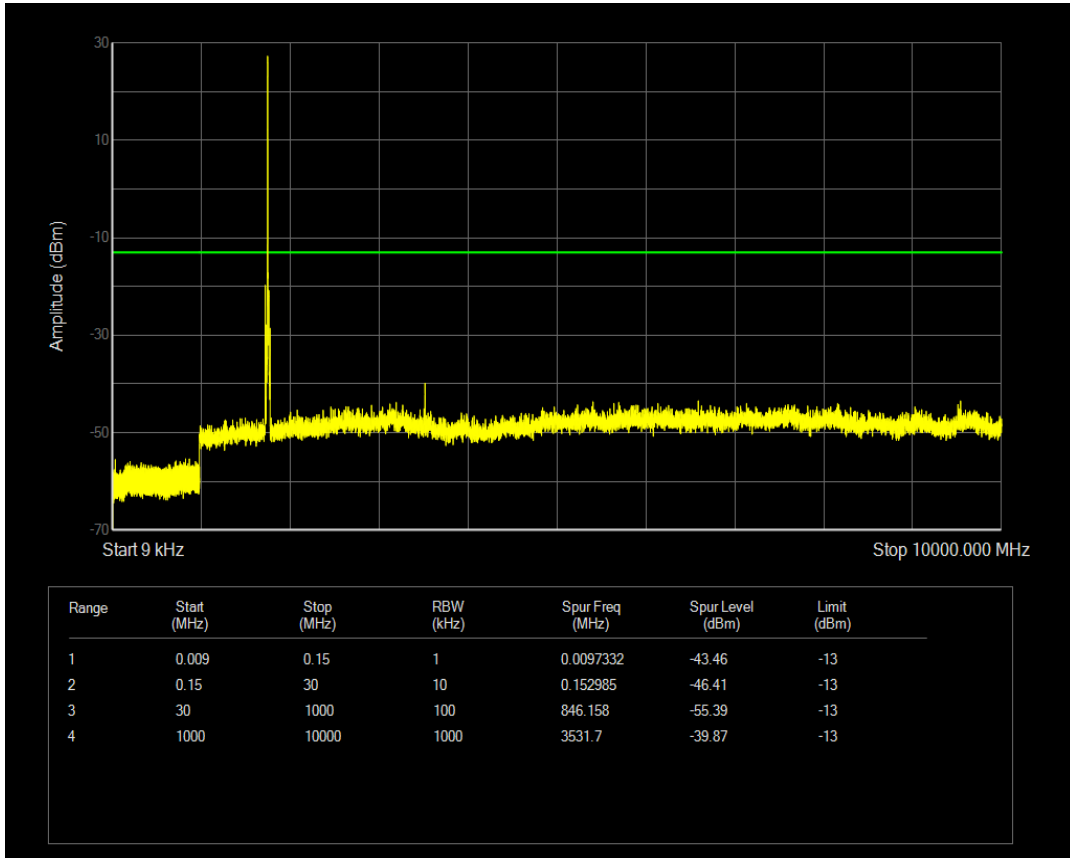

Band66 QPSK BW=15MHz Channel=132597 RB Size=1 Position=#0

Band66 QAM16 BW=15MHz Channel=132597 RB Size=1 Position=#0