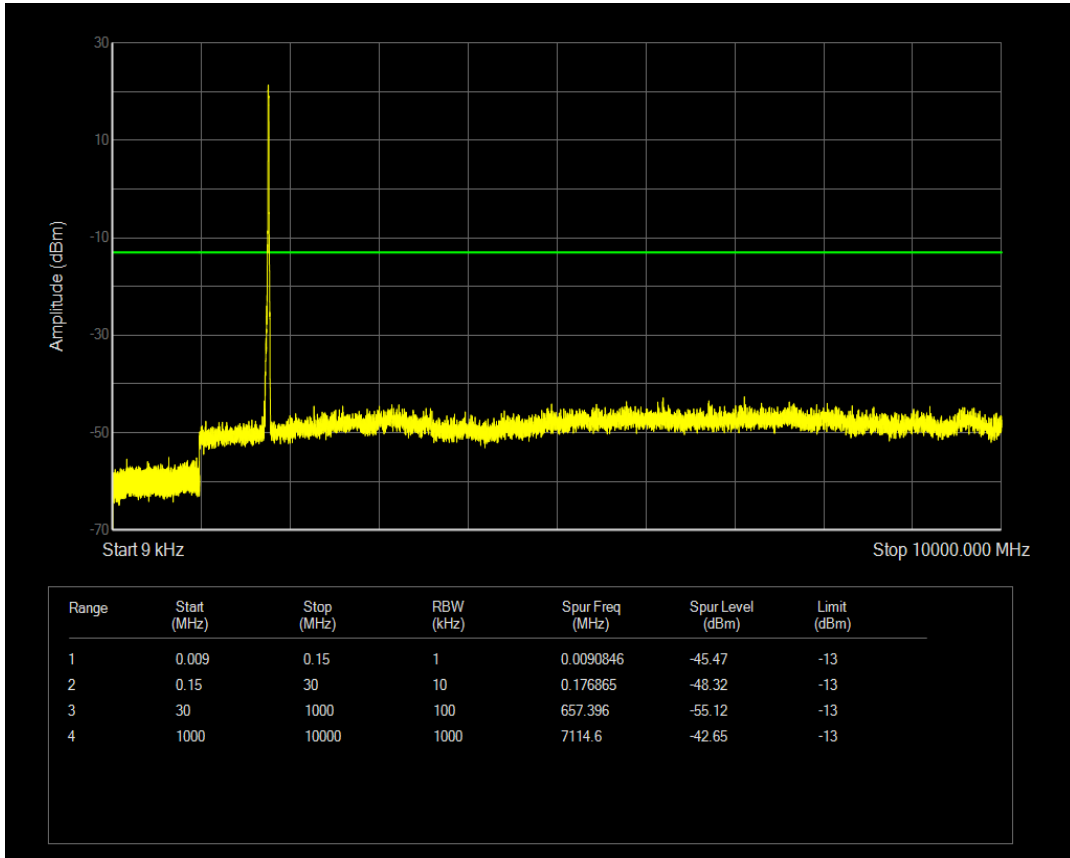

Band66 QPSK BW=10MHz Channel=132622 RB Size=1 Position=#0

Band66 QPSK BW=10MHz Channel=132622 RB Size=50 Position=#0

Band66 QAM16 BW=10MHz Channel=132622 RB Size=1 Position=#0

Band66 QAM16 BW=10MHz Channel=132622 RB Size=50 Position=#0