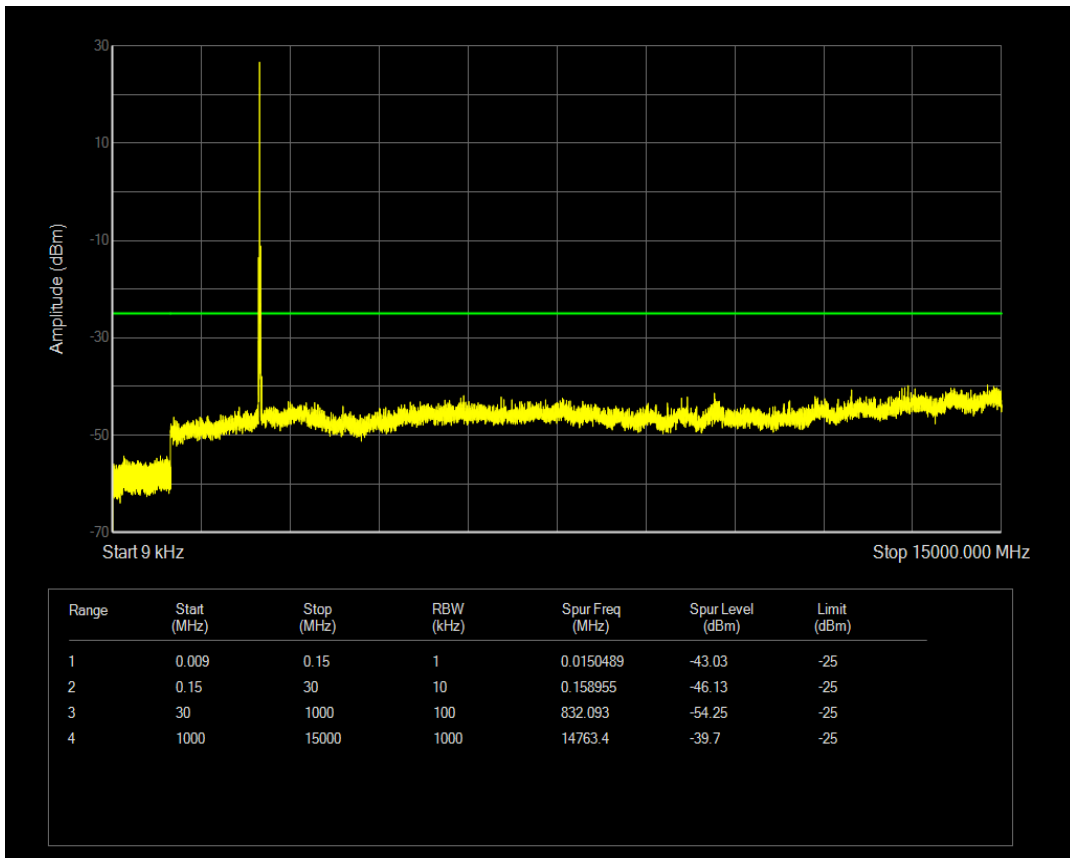

Band7 QPSK BW=5MHz Channel=21425 RB Size=1 Position=#0

Band7 QPSK BW=5MHz Channel=21425 RB Size=25 Position=#0

Band7 QAM16 BW=5MHz Channel=21425 RB Size=1 Position=#0

Band7 QPSK BW=10MHz Channel=20800 RB Size=1 Position=#0

Band7 QAM16 BW=5MHz Channel=21425 RB Size=25 Position=#0

Band7 QPSK BW=10MHz Channel=20800 RB Size=50 Position=#0

Band7 QAM16 BW=10MHz Channel=20800 RB Size=1 Position=#0

Band7 QAM16 BW=10MHz Channel=20800 RB Size=50 Position=#0