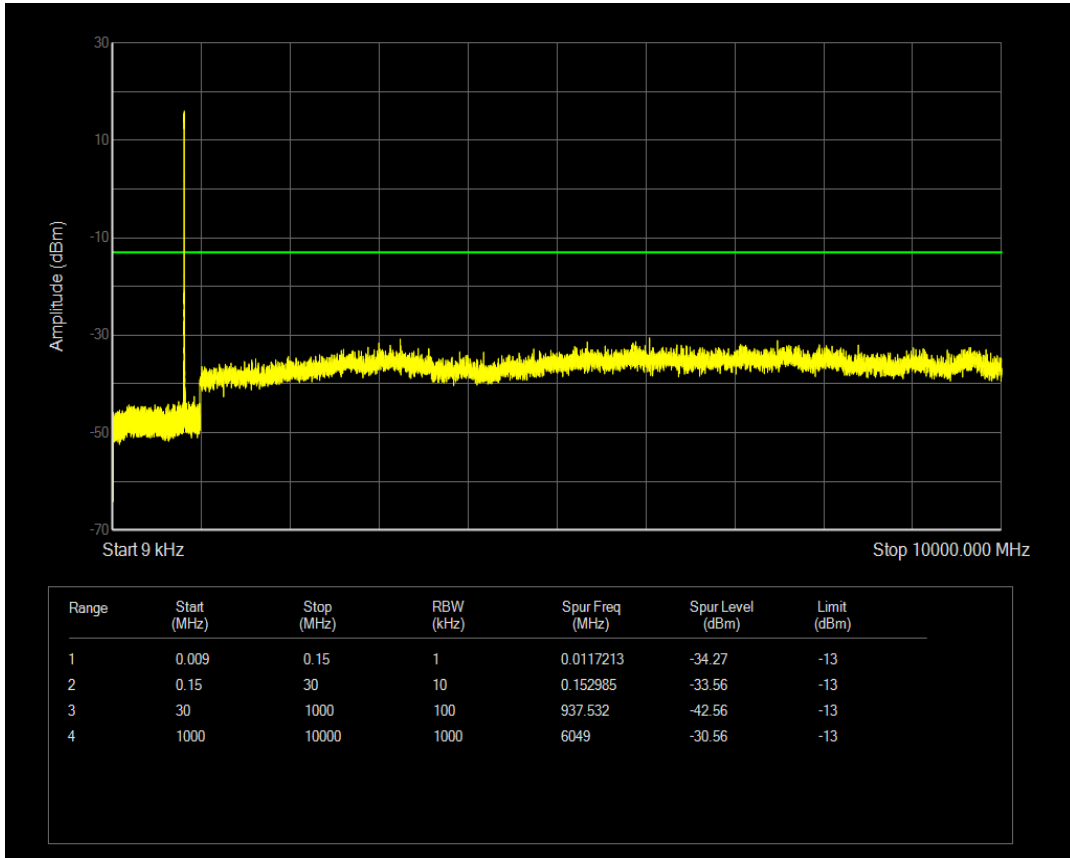

Band5 QPSK BW=3MHz Channel=20415 RB Size=1 Position=#0

Band5 QPSK BW=3MHz Channel=20415 RB Size=15 Position=#0

Band5 QAM16 BW=3MHz Channel=20415 RB Size=1 Position=#0

Band5 QAM16 BW=3MHz Channel=20415 RB Size=15 Position=#0