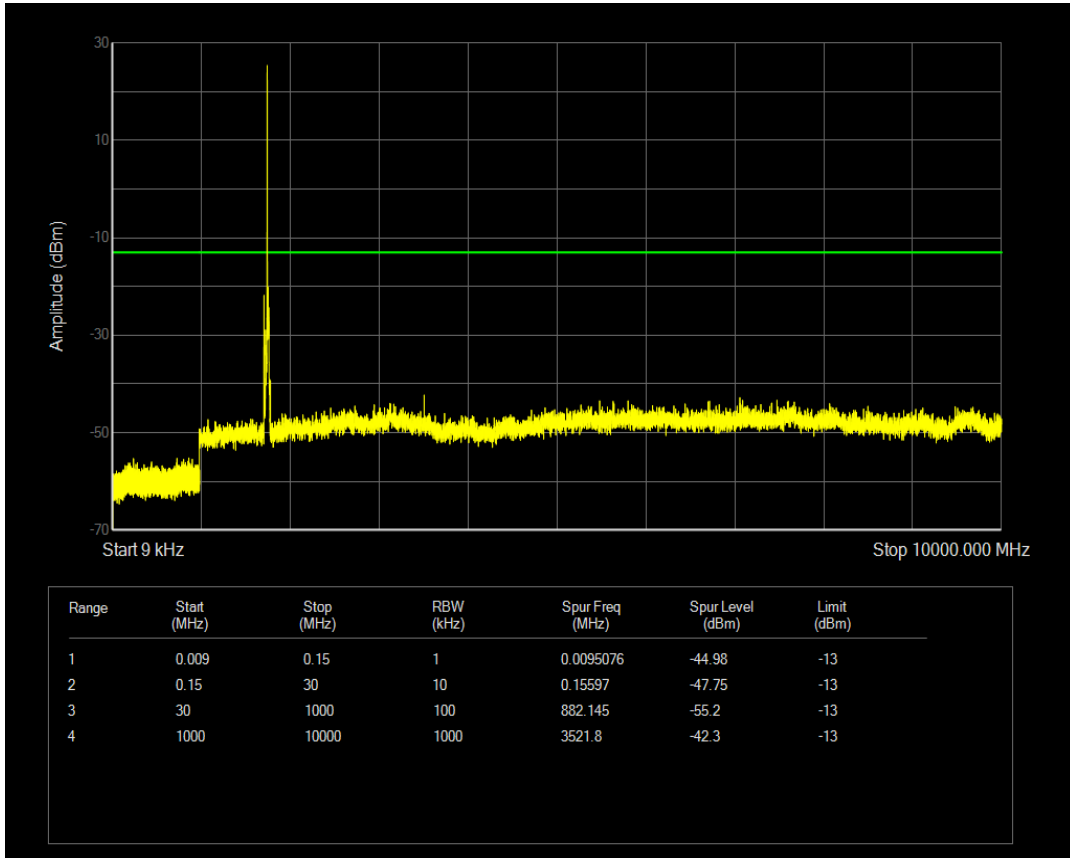

Band66 QPSK BW=20MHz Channel=132572 RB Size=100 Position=#0

Band66 QPSK BW=20MHz Channel=132572 RB Size=1 Position=#0

Band66 QAM16 BW=20MHz Channel=132572 RB Size=100 Position=#0

Band66 QAM16 BW=20MHz Channel=132572 RB Size=1 Position=#0

Band7 QPSK BW=5MHz Channel=20775 RB Size=1 Position=#0

Band7 QPSK BW=5MHz Channel=20775 RB Size=25 Position=#0

Band7 QAM16 BW=5MHz Channel=20775 RB Size=1 Position=#0

Band7 QAM16 BW=5MHz Channel=20775 RB Size=25 Position=#0