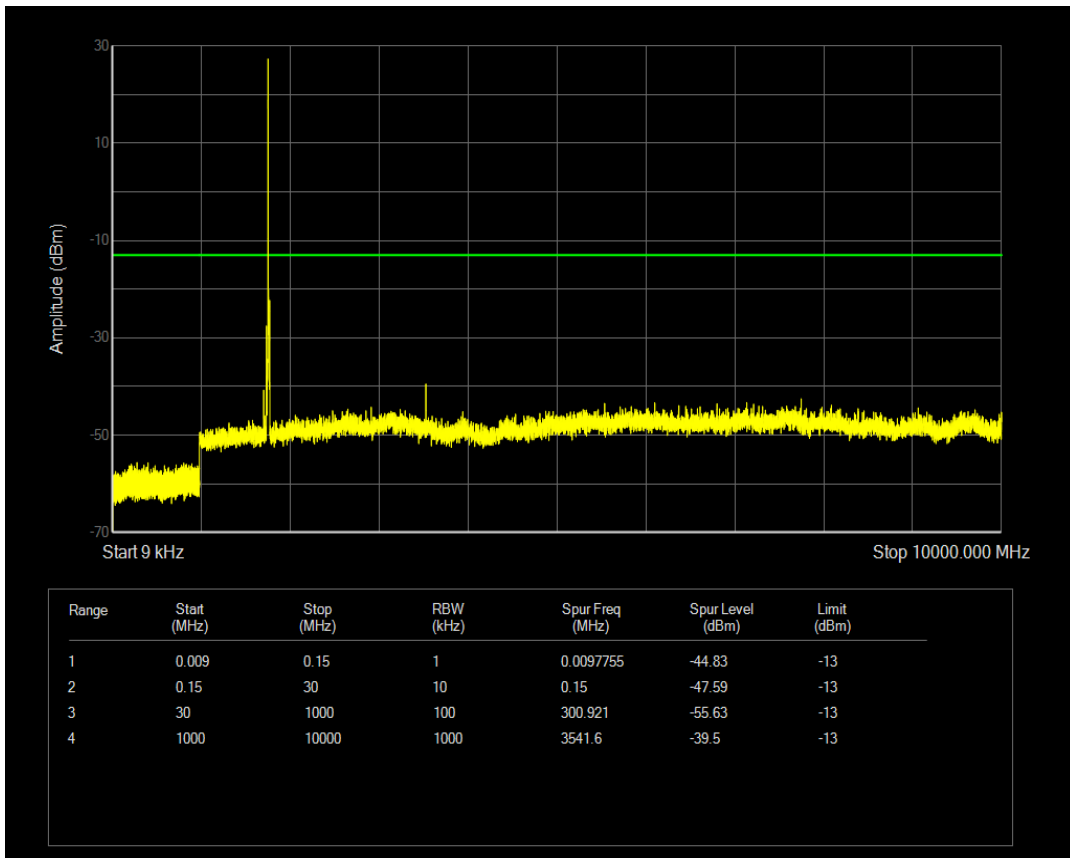

Band66 QAM16 BW=10MHz Channel=132622 RB Size=1 Position=#0

Band66 QAM16 BW=10MHz Channel=132622 RB Size=50 Position=#0