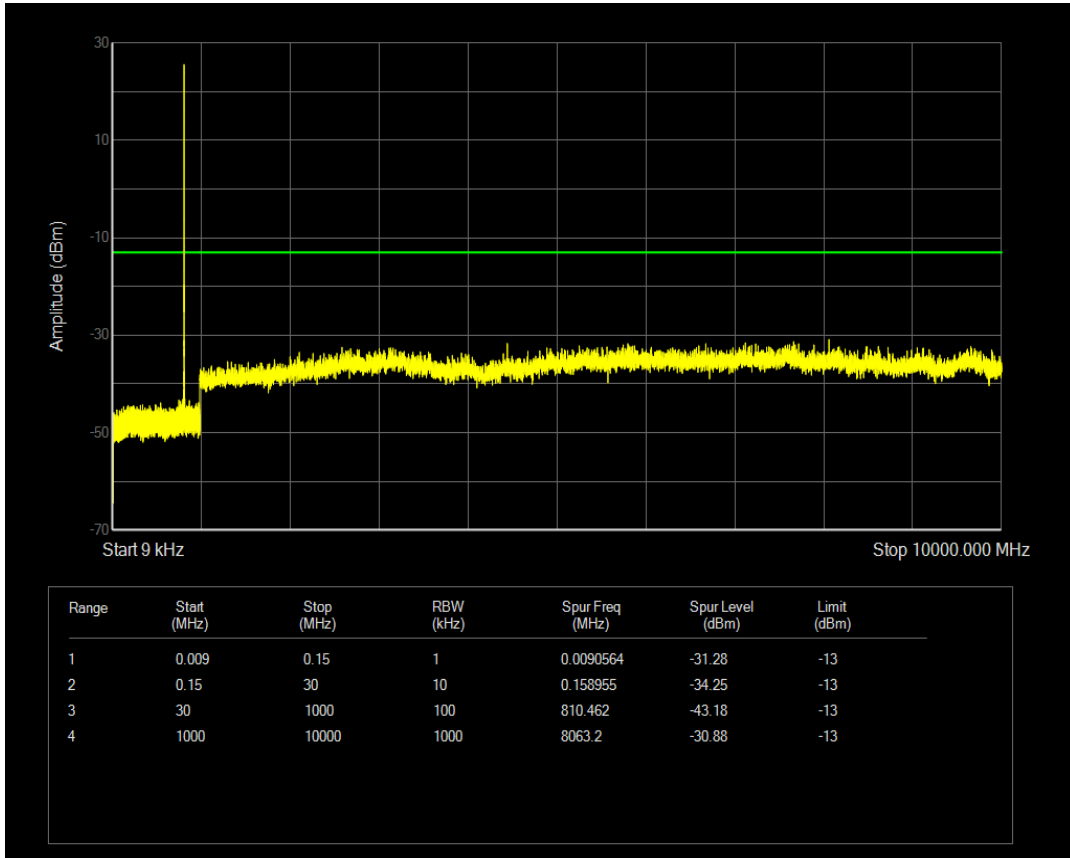

Band5 QPSK BW=1.4MHz Channel=20407 RB Size=1 Position=#0

Band5 QAM16 BW=1.4MHz Channel=20407 RB Size=1 Position=#0

Band5 QPSK BW=1.4MHz Channel=20407 RB Size=6 Position=#0

Band5 QAM16 BW=1.4MHz Channel=20407 RB Size=6 Position=#0

Band5 QPSK BW=1.4MHz Channel=20525 RB Size=1 Position=#0

Band5 QPSK BW=1.4MHz Channel=20525 RB Size=6 Position=#0

Band5 QAM16 BW=1.4MHz Channel=20525 RB Size=1 Position=#0

Band5 QAM16 BW=1.4MHz Channel=20525 RB Size=6 Position=#0