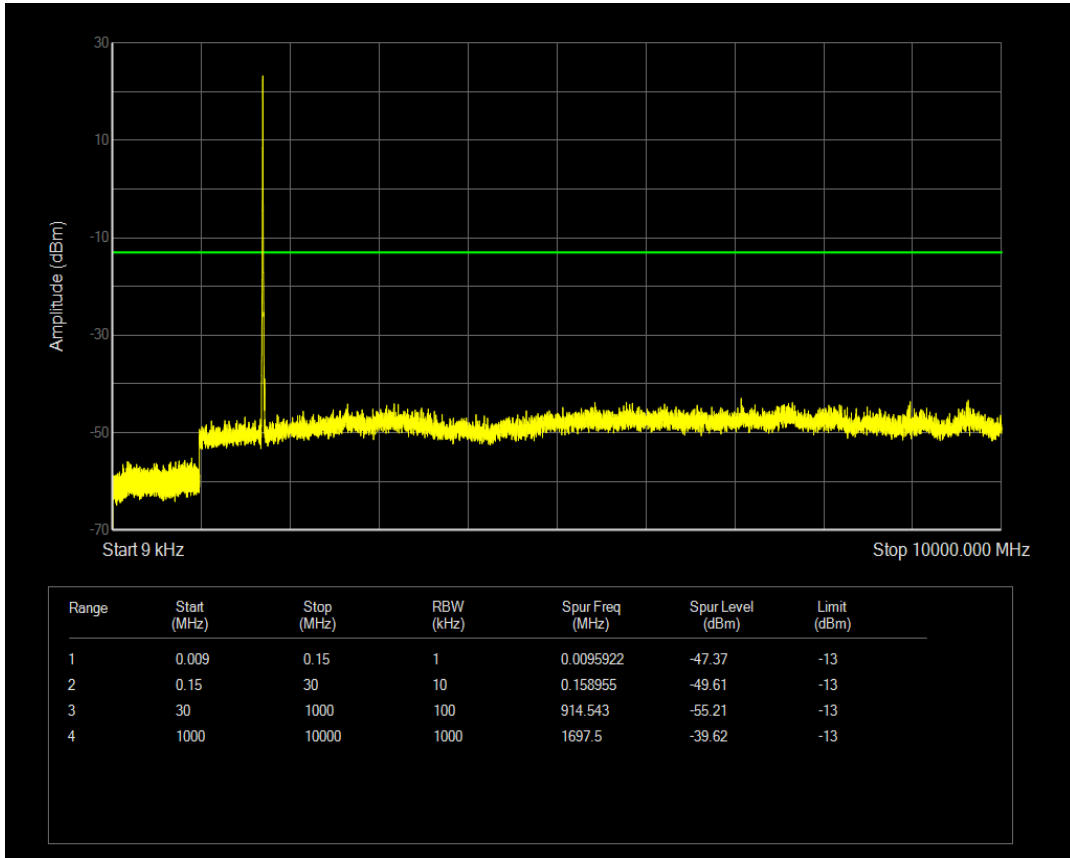

Band66 QPSK BW=3MHz Channel=131987 RB Size=15 Position=#0

Band66 QPSK BW=3MHz Channel=131987 RB Size=1 Position=#0

Band66 QAM16 BW=3MHz Channel=131987 RB Size=1 Position=#0

Band66 QAM16 BW=3MHz Channel=131987 RB Size=15 Position=#0