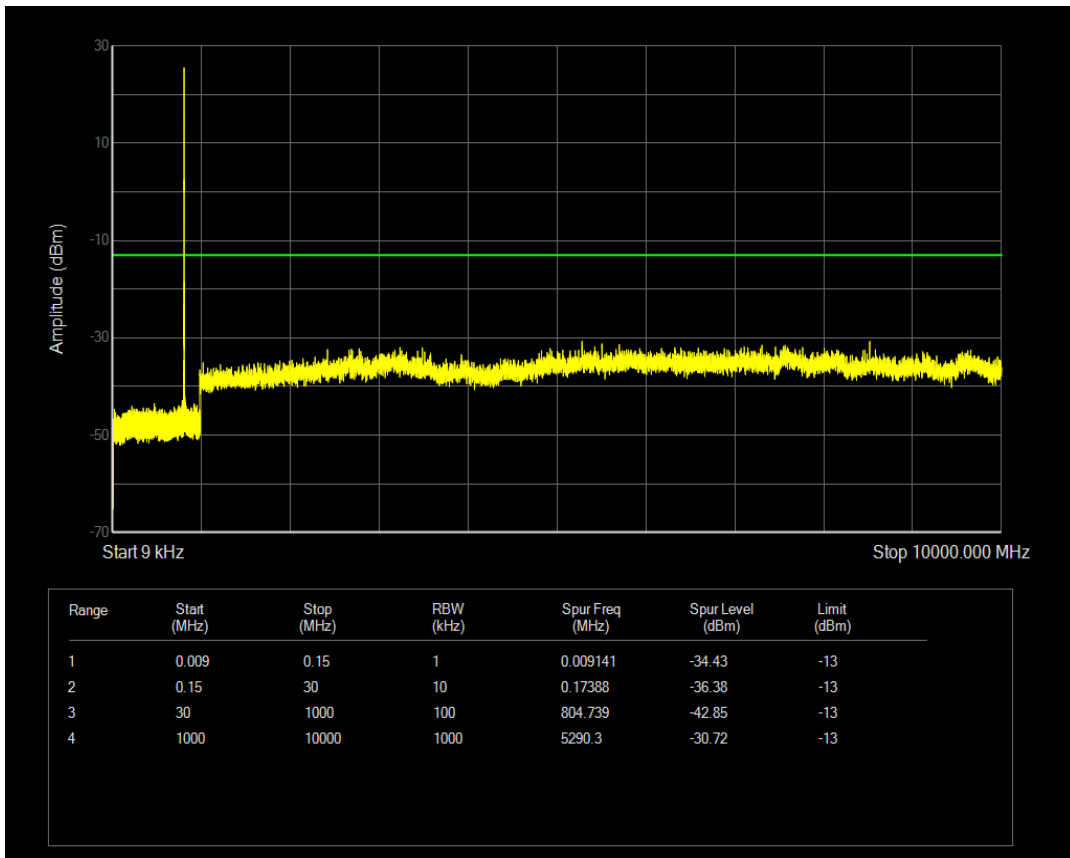

Band5 QPSK BW=1.4MHz Channel=20525 RB Size=1 Position=#0

Band5 QPSK BW=1.4MHz Channel=20525 RB Size=6 Position=#0

Band5 QAM16 BW=1.4MHz Channel=20525 RB Size=1 Position=#0

Band5 QAM16 BW=1.4MHz Channel=20525 RB Size=6 Position=#0

Band5 QPSK BW=1.4MHz Channel=20643 RB Size=1 Position=#0

Band5 QAM16 BW=1.4MHz Channel=20643 RB Size=1 Position=#0

Band5 QPSK BW=1.4MHz Channel=20643 RB Size=6 Position=#0

Band5 QAM16 BW=1.4MHz Channel=20643 RB Size=6 Position=#0

Band5 QPSK BW=3MHz Channel=20415 RB Size=1 Position=#0

Band5 QPSK BW=3MHz Channel=20415 RB Size=15 Position=#0

Band5 QAM16 BW=3MHz Channel=20415 RB Size=1 Position=#0

Band5 QAM16 BW=3MHz Channel=20415 RB Size=15 Position=#0