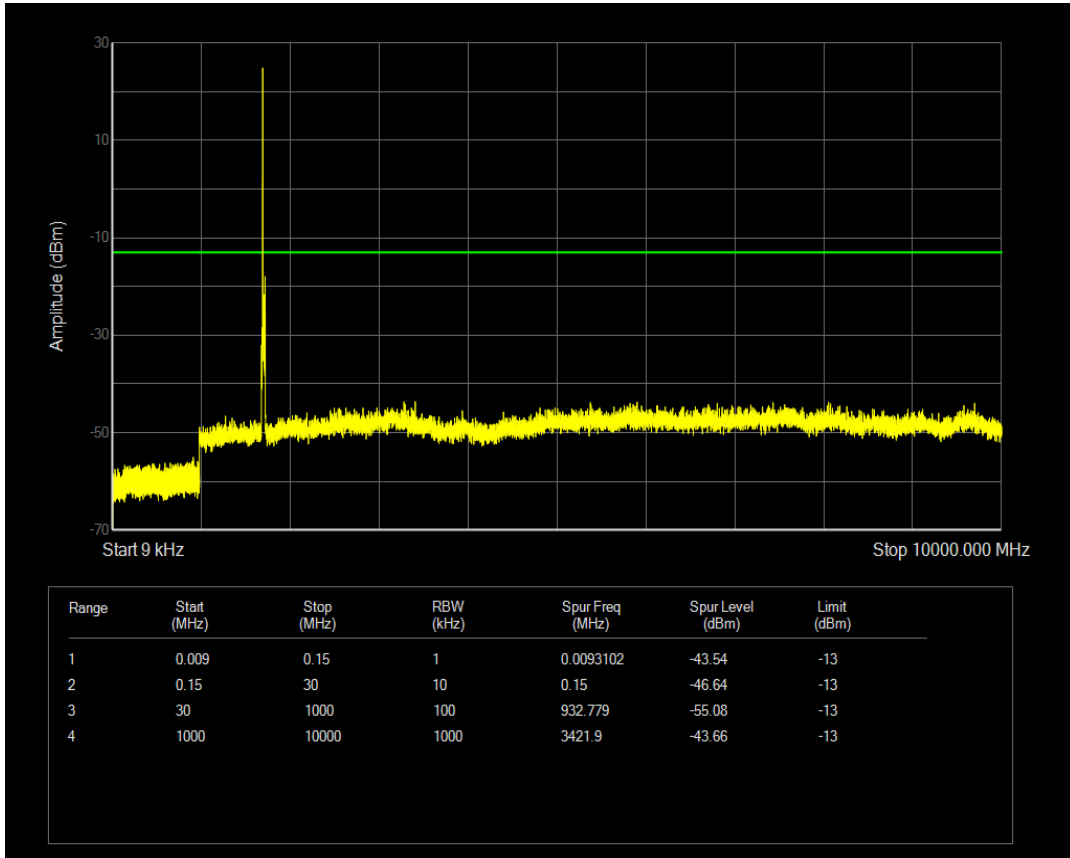

Band66 QPSK BW=15MHz Channel=132047 RB Size=1 Position=#0

Band66 QPSK BW=15MHz Channel=132047 RB Size=75 Position=#0

Band66 QAM16 BW=15MHz Channel=132047 RB Size=75 Position=#0

Band66 QAM16 BW=15MHz Channel=132047 RB Size=1 Position=#0