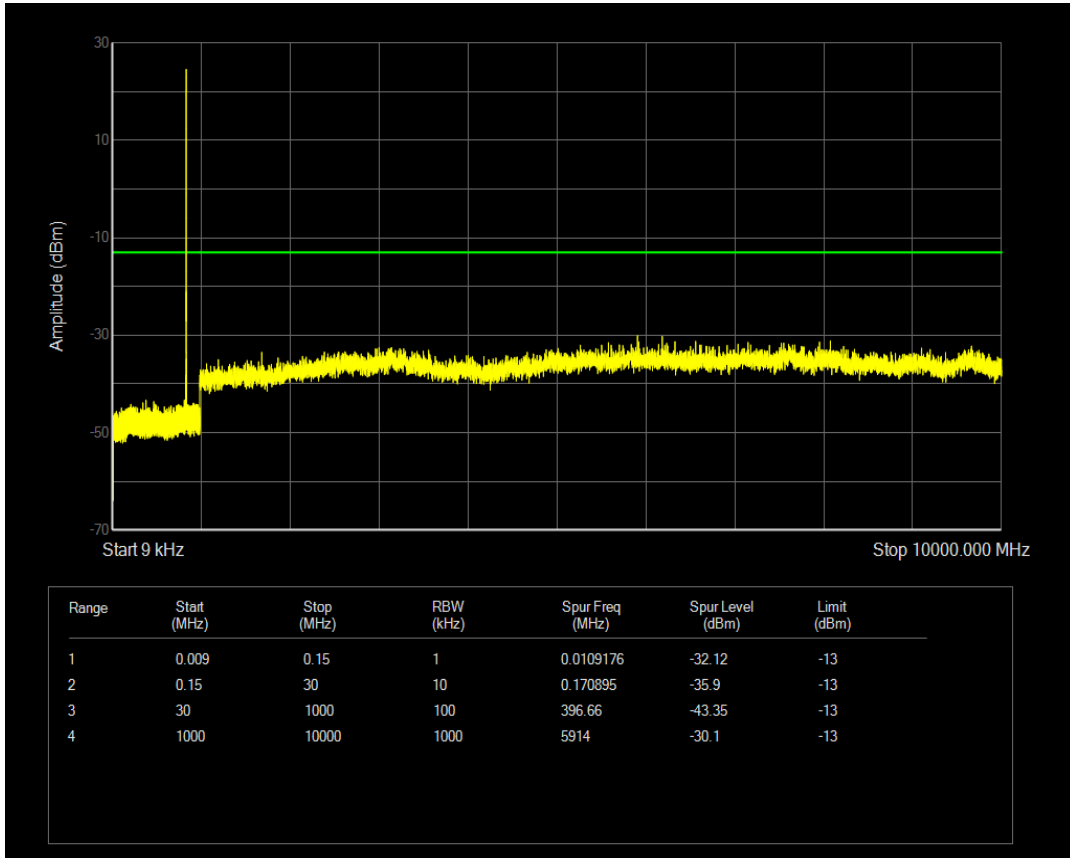

Band5 QPSK BW=1.4MHz Channel=20407 RB Size=1 Position=#0

Band5 QAM16 BW=1.4MHz Channel=20407 RB Size=1 Position=#0

Band5 QPSK BW=1.4MHz Channel=20407 RB Size=6 Position=#0

Band5 QAM16 BW=1.4MHz Channel=20407 RB Size=6 Position=#0

Band5 QPSK BW=1.4MHz Channel=20525 RB Size=1 Position=#0

Band5 QPSK BW=1.4MHz Channel=20525 RB Size=6 Position=#0

Band5 QAM16 BW=1.4MHz Channel=20525 RB Size=1 Position=#0

Band5 QAM16 BW=1.4MHz Channel=20525 RB Size=6 Position=#0

Band5 QPSK BW=1.4MHz Channel=20643 RB Size=1 Position=#0

Band5 QAM16 BW=1.4MHz Channel=20643 RB Size=1 Position=#0

Band5 QPSK BW=1.4MHz Channel=20643 RB Size=6 Position=#0

Band5 QAM16 BW=1.4MHz Channel=20643 RB Size=6 Position=#0