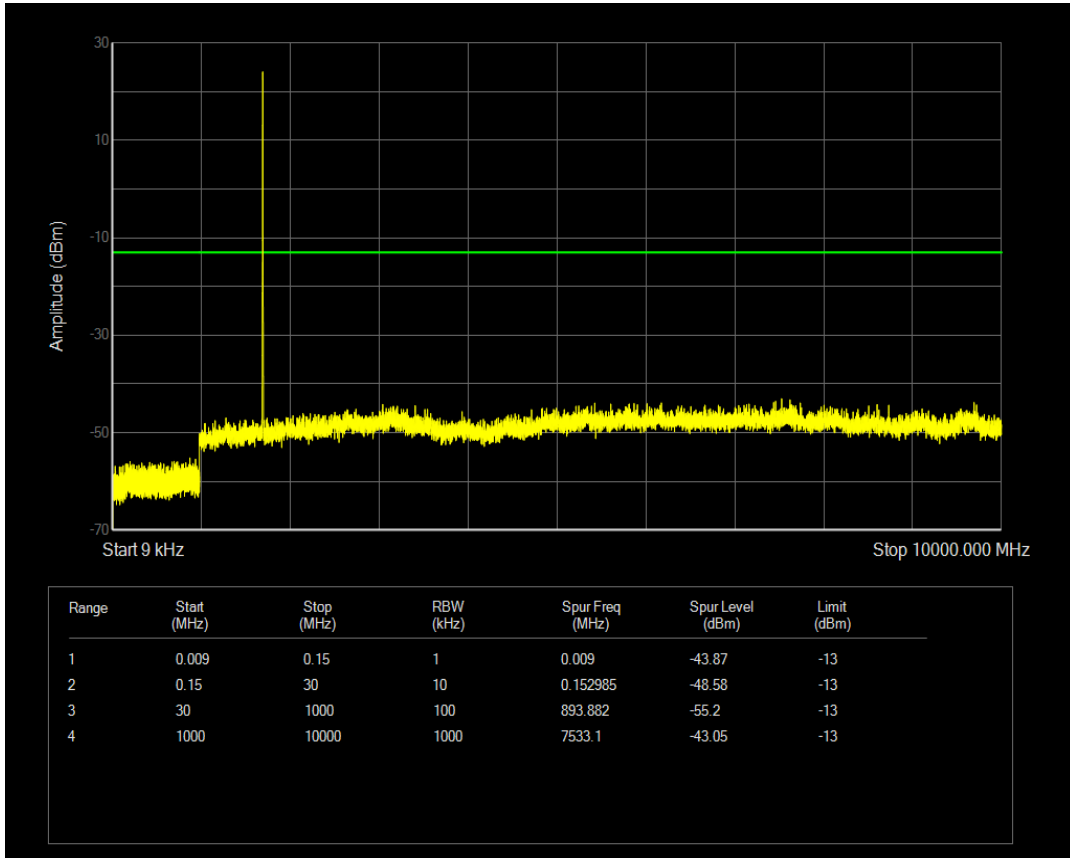

Band66 QPSK BW=1.4MHz Channel=131979 RB Size=1 Position=#0

Band66 QPSK BW=1.4MHz Channel=131979 RB Size=6 Position=#0

Band66 QAM16 BW=1.4MHz Channel=131979 RB Size=1 Position=#0

Band66 QAM16 BW=1.4MHz Channel=131979 RB Size=6 Position=#0