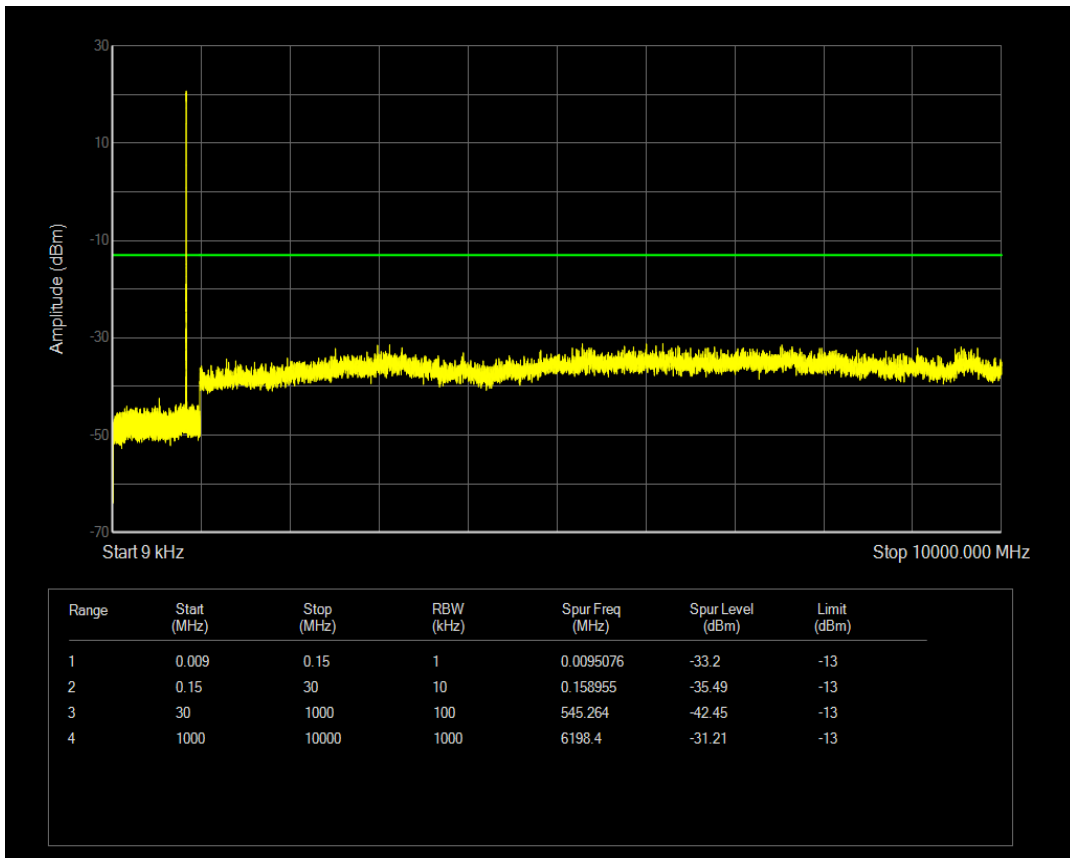

Band5 QPSK BW=1.4MHz Channel=20407 RB Size=1 Position=#0

Band5 QAM16 BW=1.4MHz Channel=20407 RB Size=1 Position=#0

Band5 QPSK BW=1.4MHz Channel=20407 RB Size=6 Position=#0

Band5 QAM16 BW=1.4MHz Channel=20407 RB Size=6 Position=#0

Band5 QPSK BW=1.4MHz Channel=20525 RB Size=1 Position=#0

Band5 QPSK BW=1.4MHz Channel=20525 RB Size=6 Position=#0

Band5 QAM16 BW=1.4MHz Channel=20525 RB Size=1 Position=#0

Band5 QAM16 BW=1.4MHz Channel=20525 RB Size=6 Position=#0

Band5 QPSK BW=1.4MHz Channel=20643 RB Size=1 Position=#0

Band5 QAM16 BW=1.4MHz Channel=20643 RB Size=1 Position=#0

Band5 QPSK BW=1.4MHz Channel=20643 RB Size=6 Position=#0

Band5 QAM16 BW=1.4MHz Channel=20643 RB Size=6 Position=#0