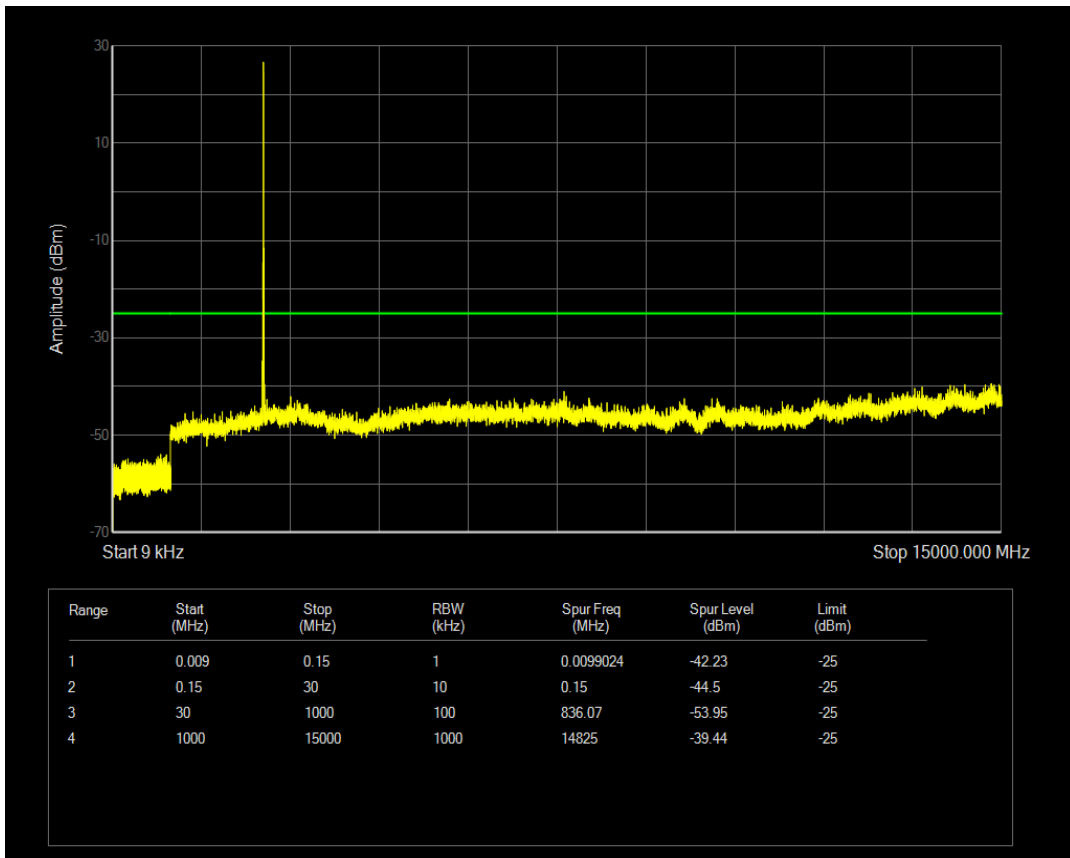

Band7 QPSK BW=5MHz Channel=21100 RB Size=1 Position=#0

Band7 QPSK BW=5MHz Channel=21100 RB Size=25 Position=#0

Band7 QAM16 BW=5MHz Channel=21100 RB Size=1 Position=#0

Band7 QAM16 BW=5MHz Channel=21100 RB Size=25 Position=#0

Band7 QPSK BW=5MHz Channel=21425 RB Size=1 Position=#0

Band7 QPSK BW=5MHz Channel=21425 RB Size=25 Position=#0

Band7 QAM16 BW=5MHz Channel=21425 RB Size=1 Position=#0

Band7 QPSK BW=10MHz Channel=20800 RB Size=1 Position=#0