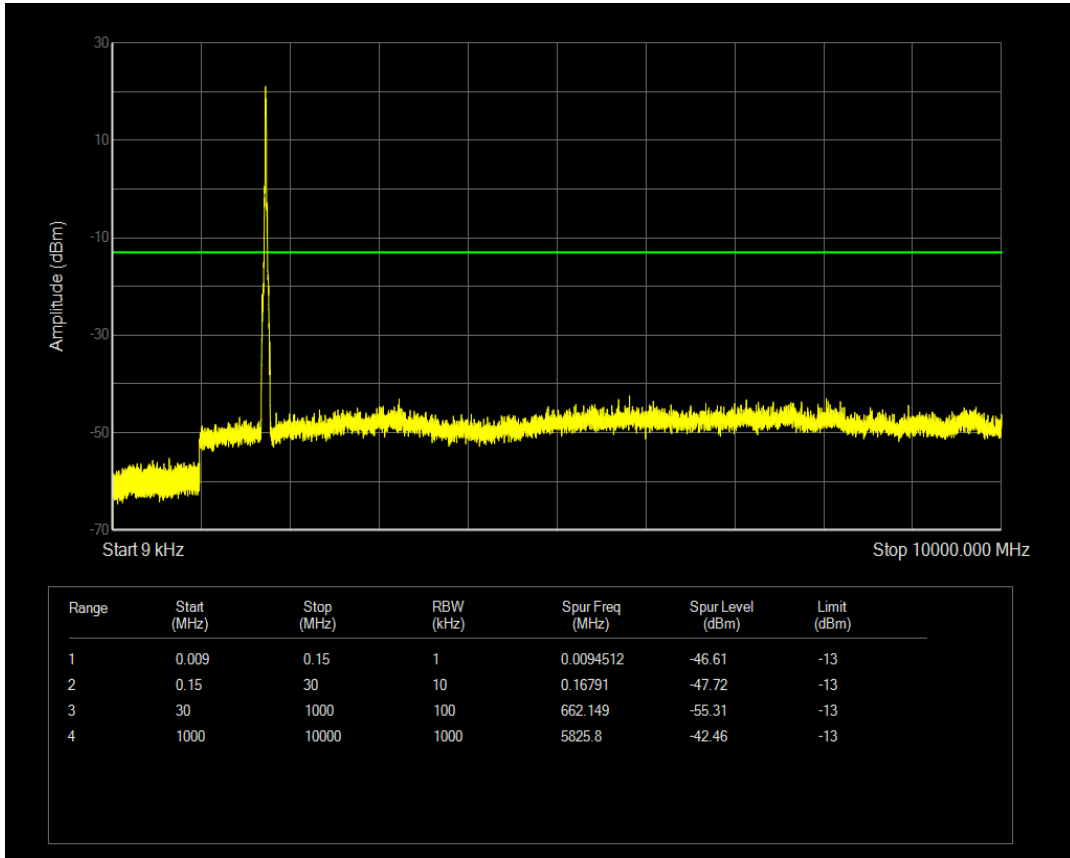

Band66 QPSK BW=15MHz Channel=132322 RB Size=1 Position=#0

Band66 QAM16 BW=15MHz Channel=132322 RB Size=1 Position=#0

Band66 QPSK BW=15MHz Channel=132322 RB Size=75 Position=#0

Band66 QAM16 BW=15MHz Channel=132322 RB Size=75 Position=#0