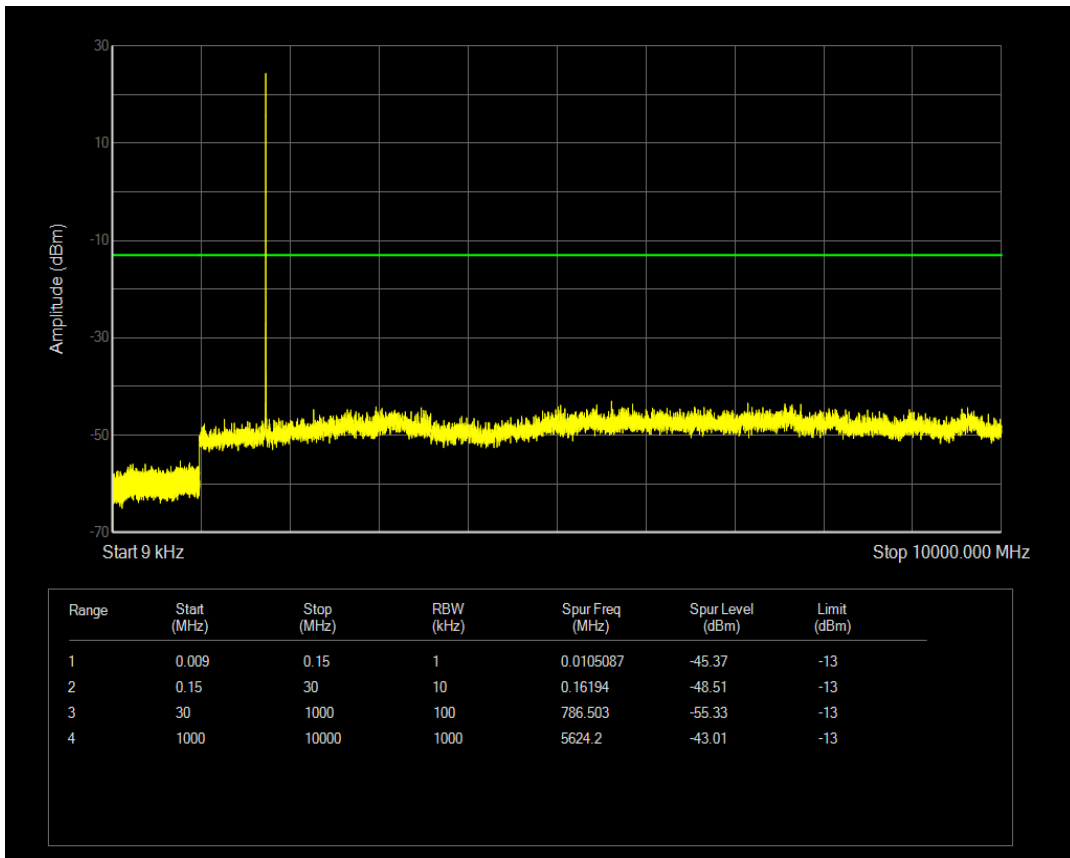

Band66 QPSK BW=1.4MHz Channel=132322 RB Size=1 Position=#0

Band66 QPSK BW=1.4MHz Channel=132322 RB Size=6 Position=#0