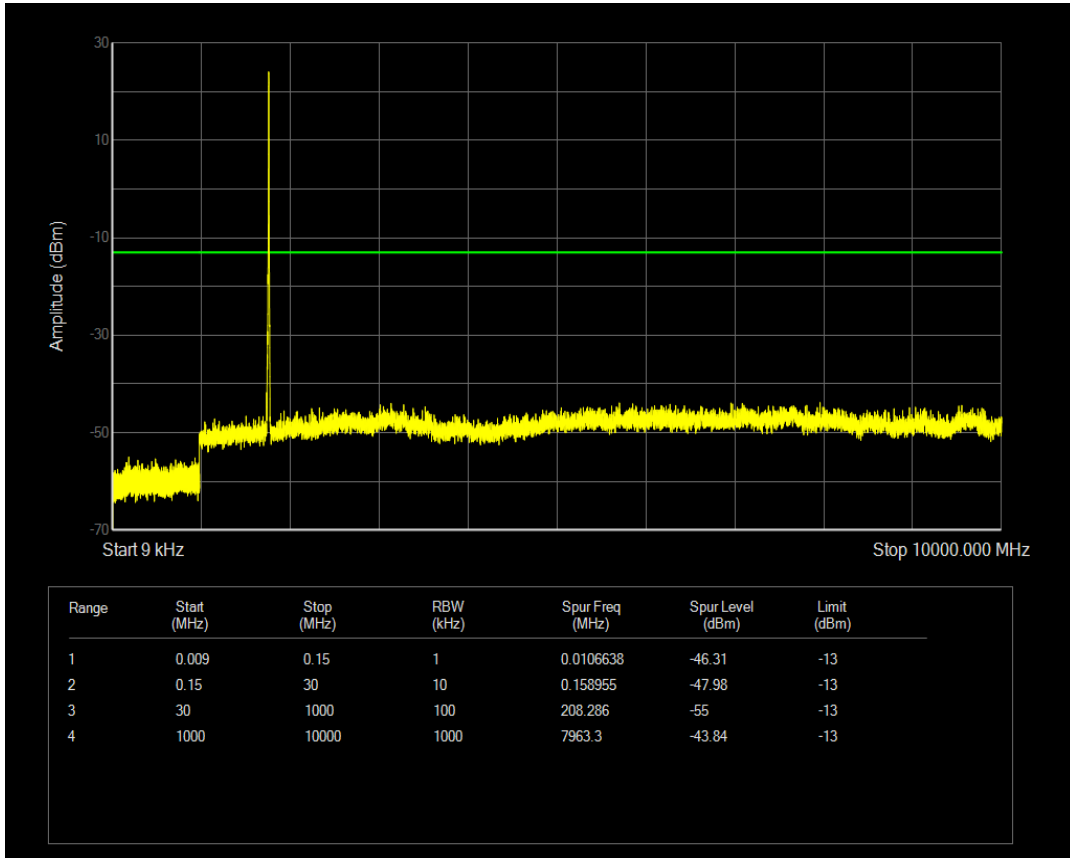

Band66 QPSK BW=3MHz Channel=132657 RB Size=15 Position=#0

Band66 QAM16 BW=3MHz Channel=132657 RB Size=1 Position=#0