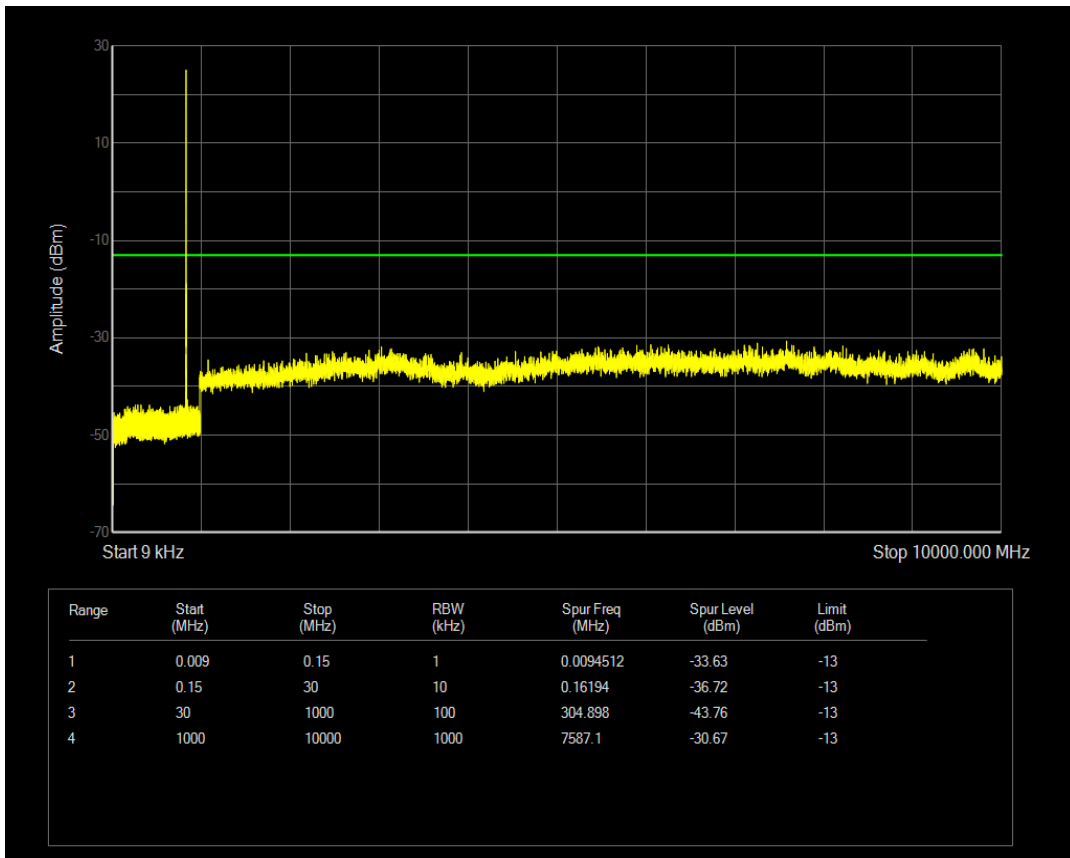

Band5 QAM16 BW=3MHz Channel=20635 RB Size=1 Position=#0

Band5 QPSK BW=5MHz Channel=20425 RB Size=1 Position=#0