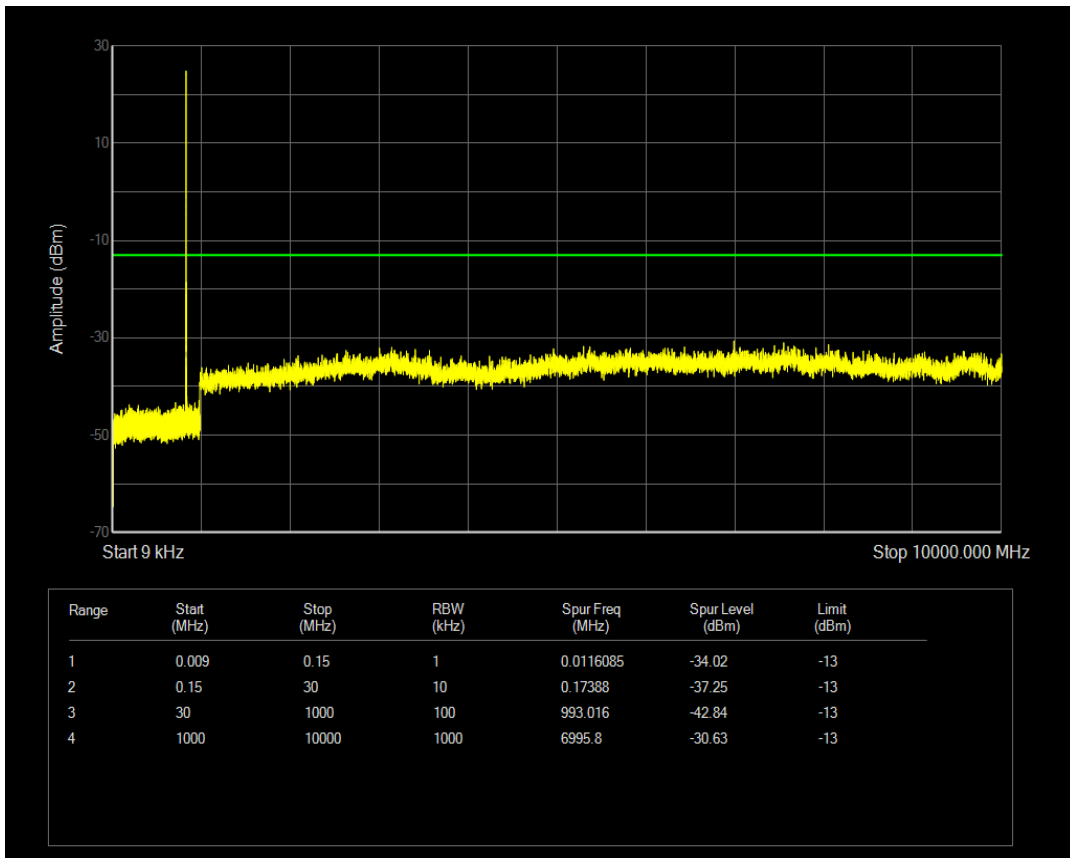

Band5 QPSK BW=3MHz Channel=20635 RB Size=1 Position=#0

Band5 QPSK BW=3MHz Channel=20635 RB Size=15 Position=#0