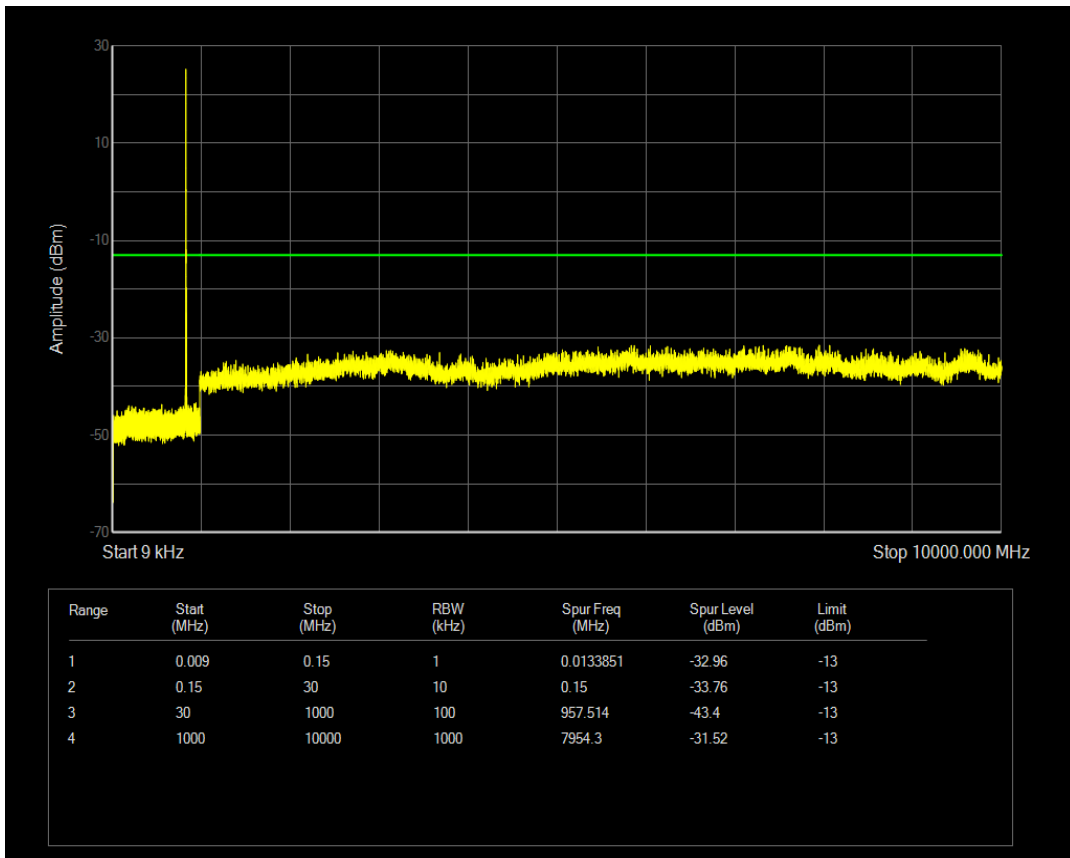

Band5 QAM16 BW=5MHz Channel=20625 RB Size=1 Position=#0

Band5 QAM16 BW=5MHz Channel=20625 RB Size=25 Position=#0