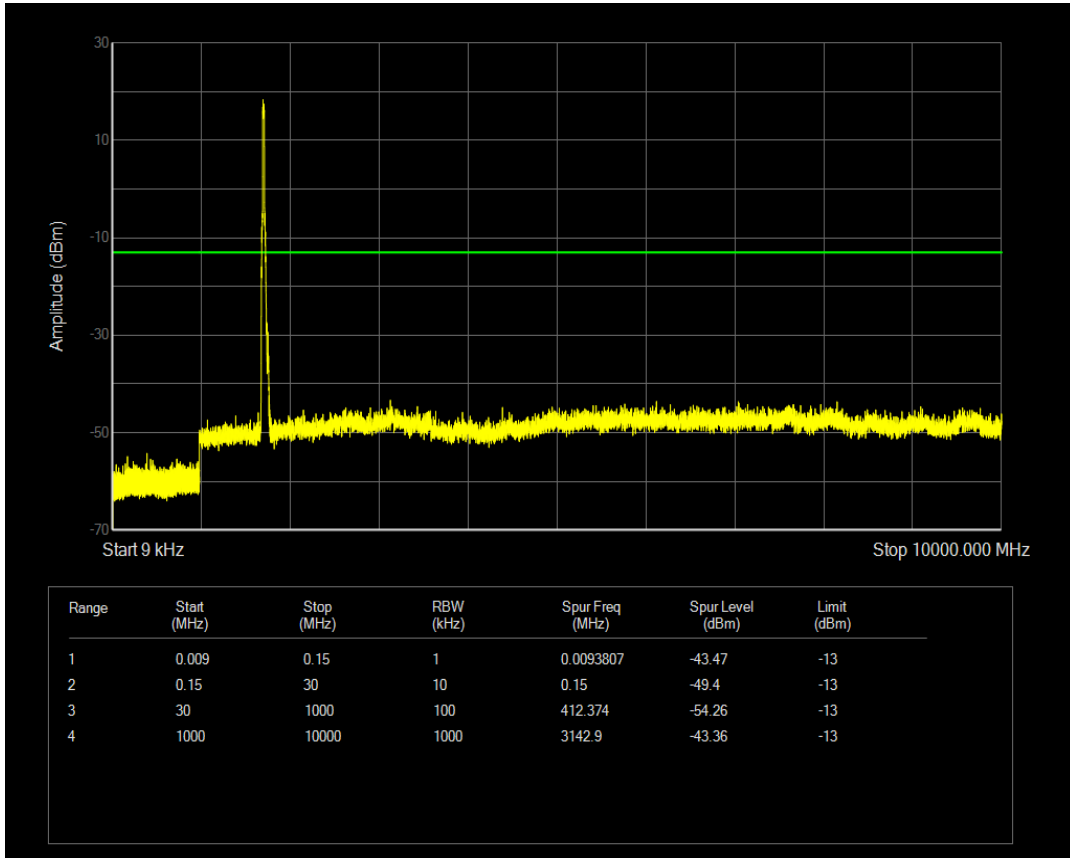

Band66 QAM16 BW=15MHz Channel=132597 RB Size=75 Position=#0

Band66 QPSK BW=20MHz Channel=132072 RB Size=100 Position=#0

Band66 QAM16 BW=20MHz Channel=132072 RB Size=1 Position=#0

Band66 QAM16 BW=20MHz Channel=132072 RB Size=100 Position=#0