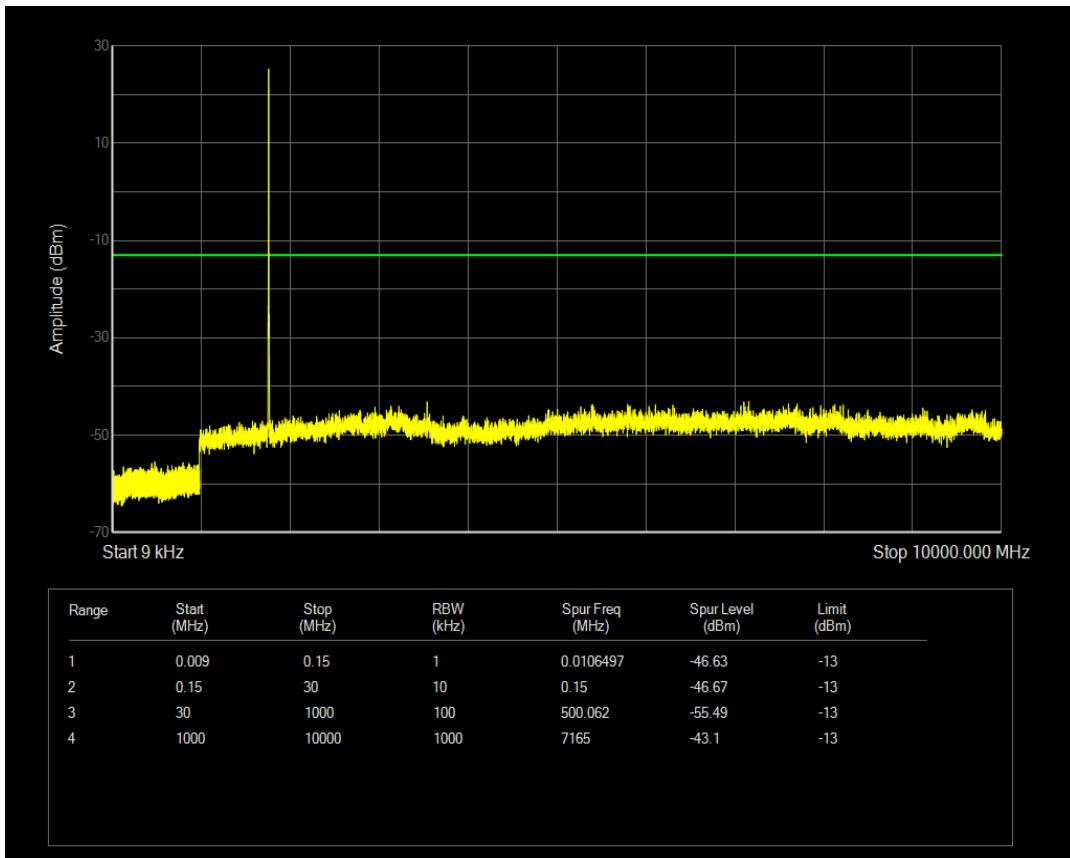

Band66 QAM16 BW=3MHz Channel=132657 RB Size=1 Position=#0

Band66 QPSK BW=5MHz Channel=131997 RB Size=1 Position=#0