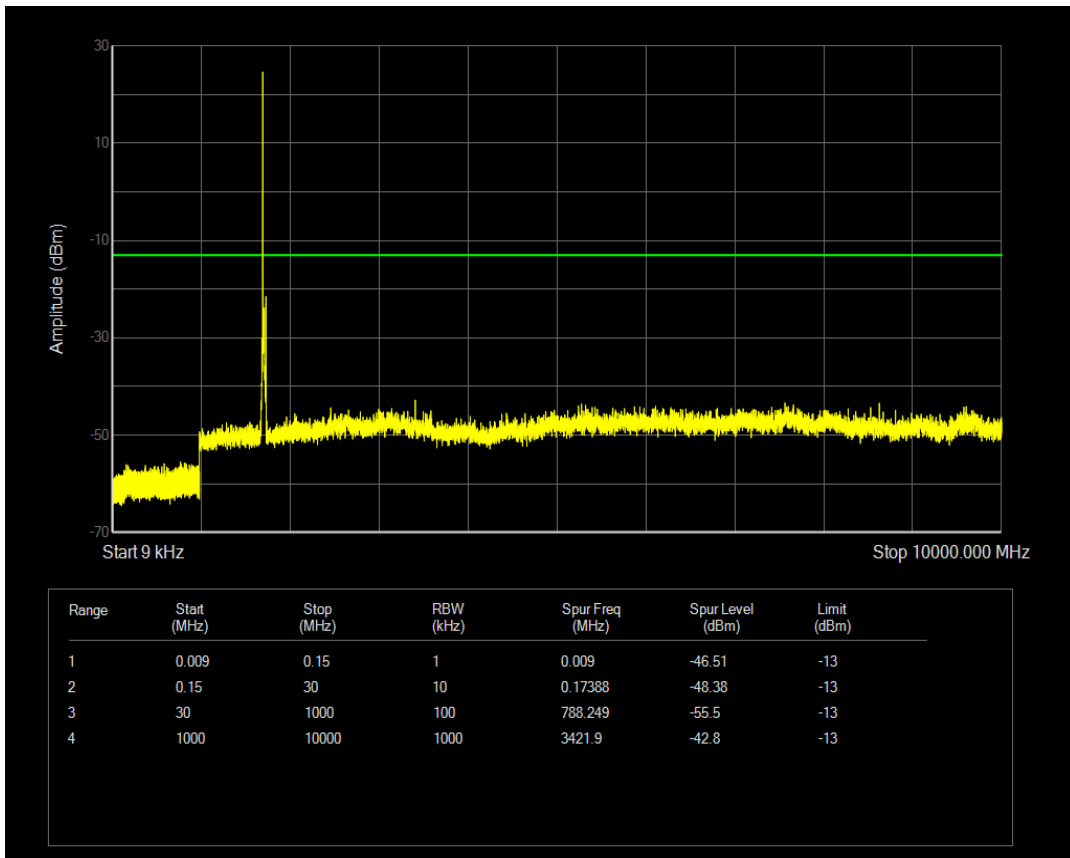

Band66 QAM16 BW=20MHz Channel=132072 RB Size=1 Position=#0

Band66 QAM16 BW=20MHz Channel=132072 RB Size=100 Position=#0