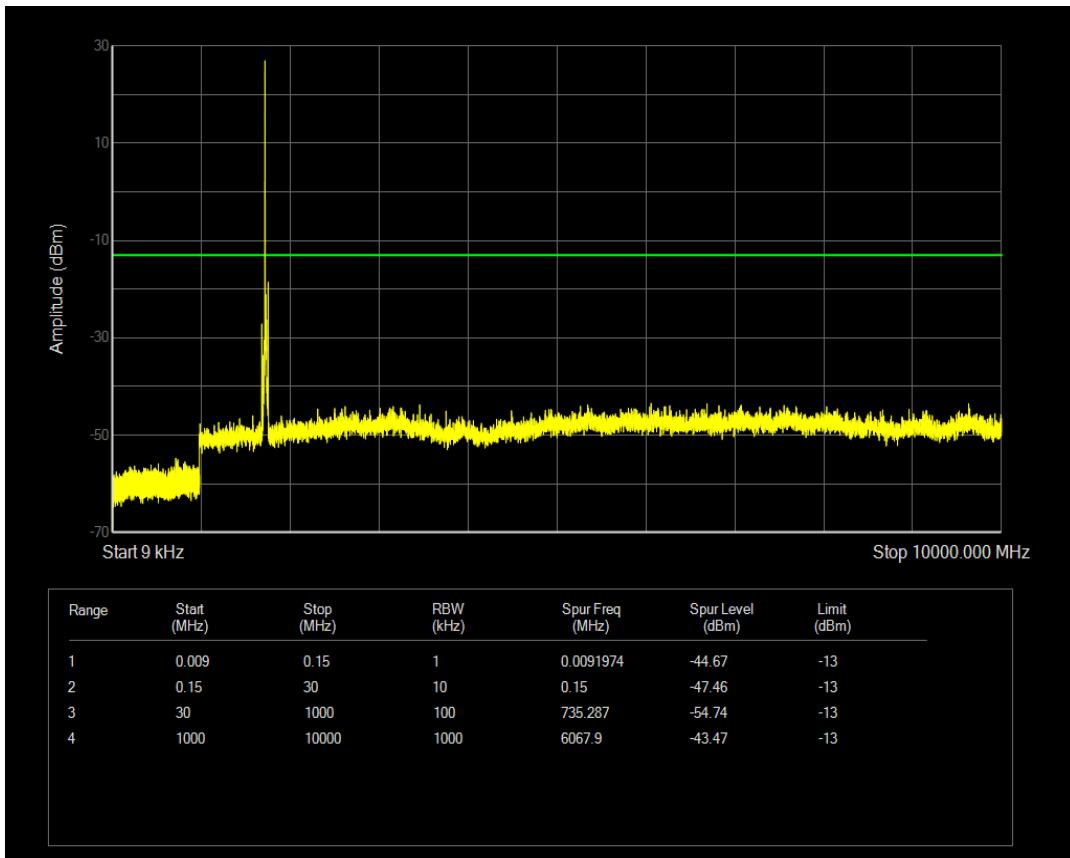

Band66 QPSK BW=20MHz Channel=132322 RB Size=1 Position=#0

Band66 QAM16 BW=20MHz Channel=132322 RB Size=1 Position=#0