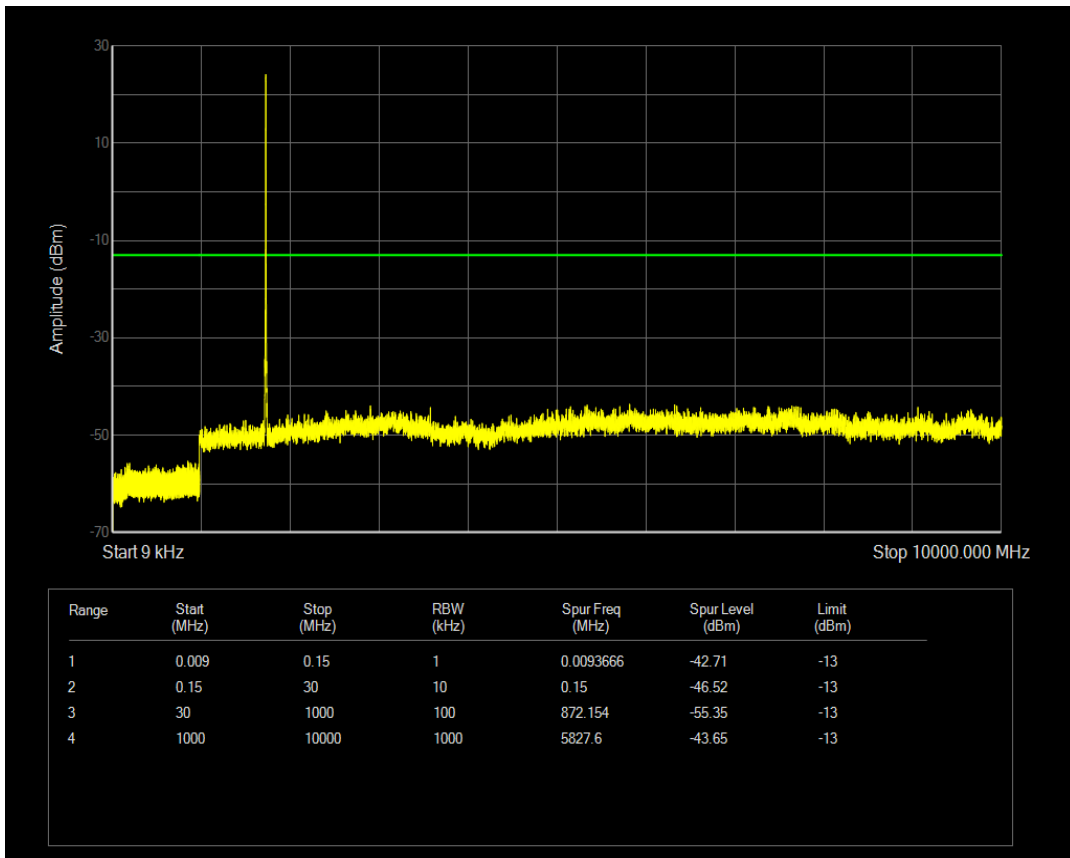

Band66 QAM16 BW=1.4MHz Channel=132322 RB Size=6 Position=#0

Band66 QAM16 BW=1.4MHz Channel=132322 RB Size=1 Position=#0