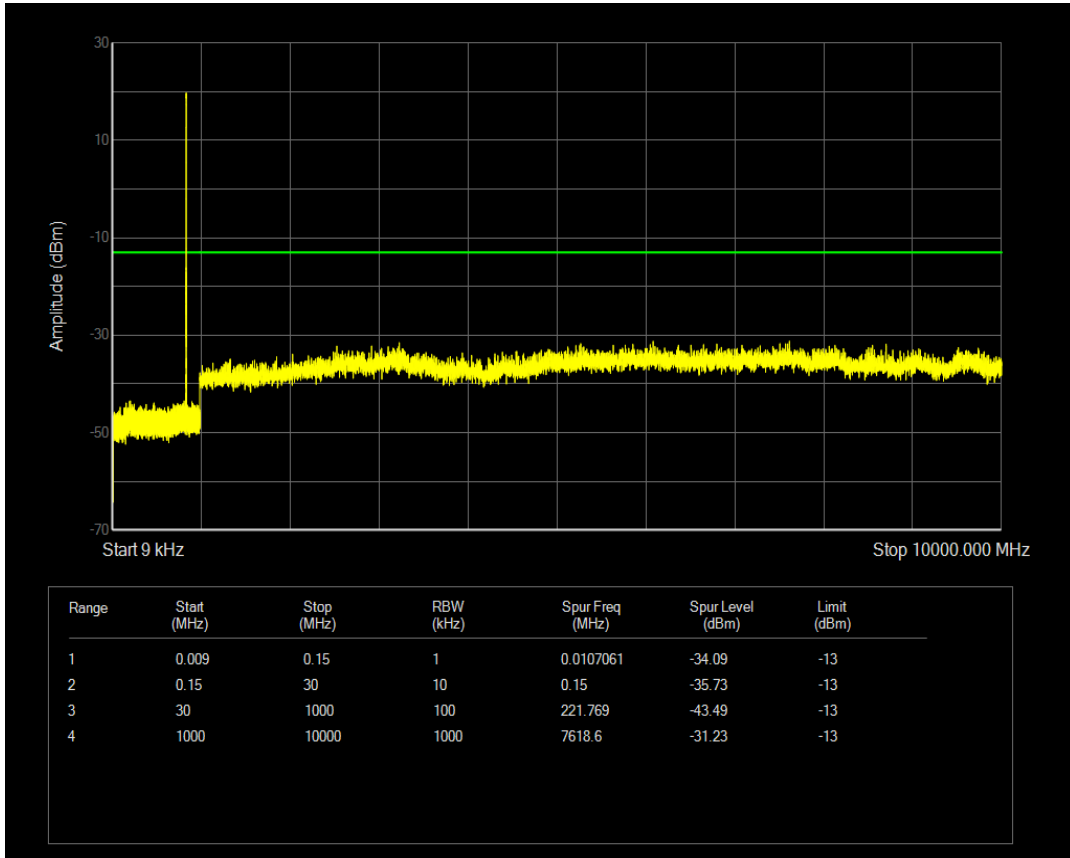

Band5 QPSK BW=1.4MHz Channel=20525 RB Size=1 Position=#0

Band5 QPSK BW=1.4MHz Channel=20525 RB Size=6 Position=#0

Band5 QAM16 BW=1.4MHz Channel=20525 RB Size=1 Position=#0

Band5 QAM16 BW=1.4MHz Channel=20525 RB Size=6 Position=#0

Band5 QPSK BW=1.4MHz Channel=20643 RB Size=1 Position=#0

Band5 QAM16 BW=1.4MHz Channel=20643 RB Size=1 Position=#0

Band5 QPSK BW=1.4MHz Channel=20643 RB Size=6 Position=#0

Band5 QAM16 BW=1.4MHz Channel=20643 RB Size=6 Position=#0

Band5 QPSK BW=3MHz Channel=20415 RB Size=1 Position=#0

Band5 QPSK BW=3MHz Channel=20415 RB Size=15 Position=#0

Band5 QAM16 BW=3MHz Channel=20415 RB Size=1 Position=#0

Band5 QAM16 BW=3MHz Channel=20415 RB Size=15 Position=#0