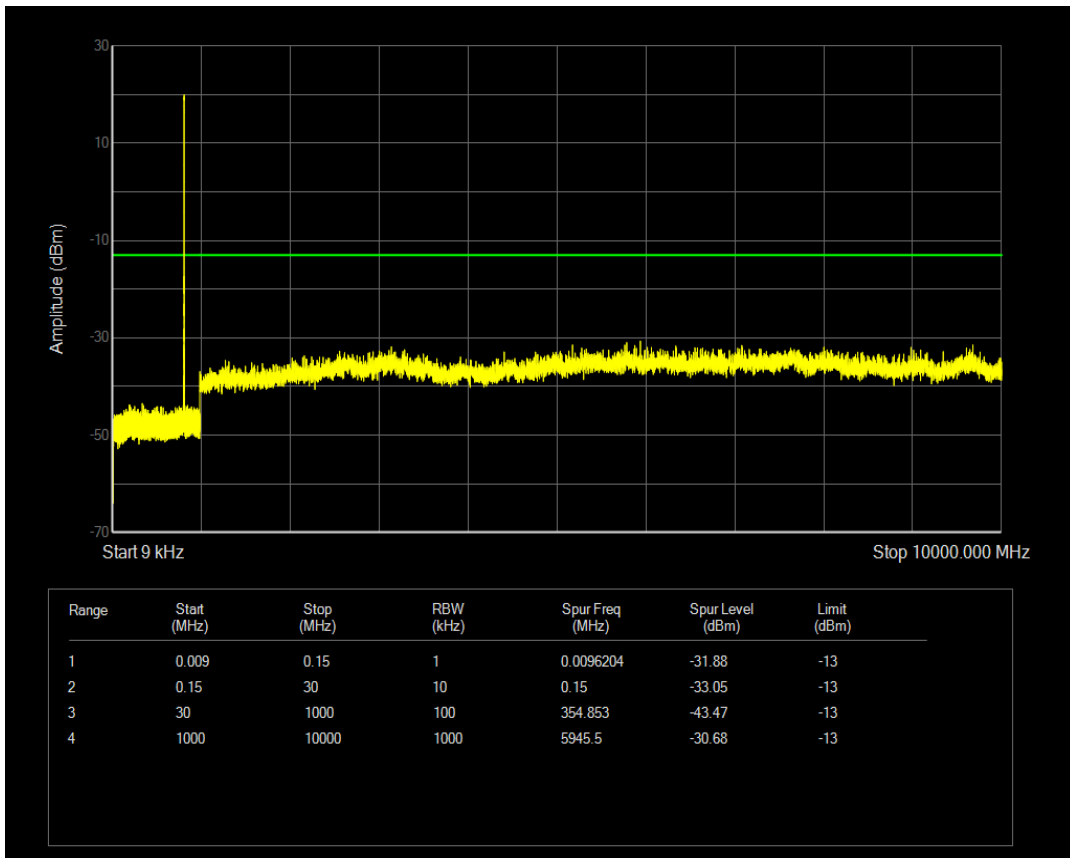

Band5 QPSK BW=1.4MHz Channel=20407 RB Size=1 Position=#0

Band5 QAM16 BW=1.4MHz Channel=20407 RB Size=1 Position=#0

Band5 QPSK BW=1.4MHz Channel=20407 RB Size=6 Position=#0

Band5 QAM16 BW=1.4MHz Channel=20407 RB Size=6 Position=#0

Band5 QPSK BW=1.4MHz Channel=20525 RB Size=1 Position=#0

Band5 QPSK BW=1.4MHz Channel=20525 RB Size=6 Position=#0

Band5 QAM16 BW=1.4MHz Channel=20525 RB Size=1 Position=#0

Band5 QAM16 BW=1.4MHz Channel=20525 RB Size=6 Position=#0