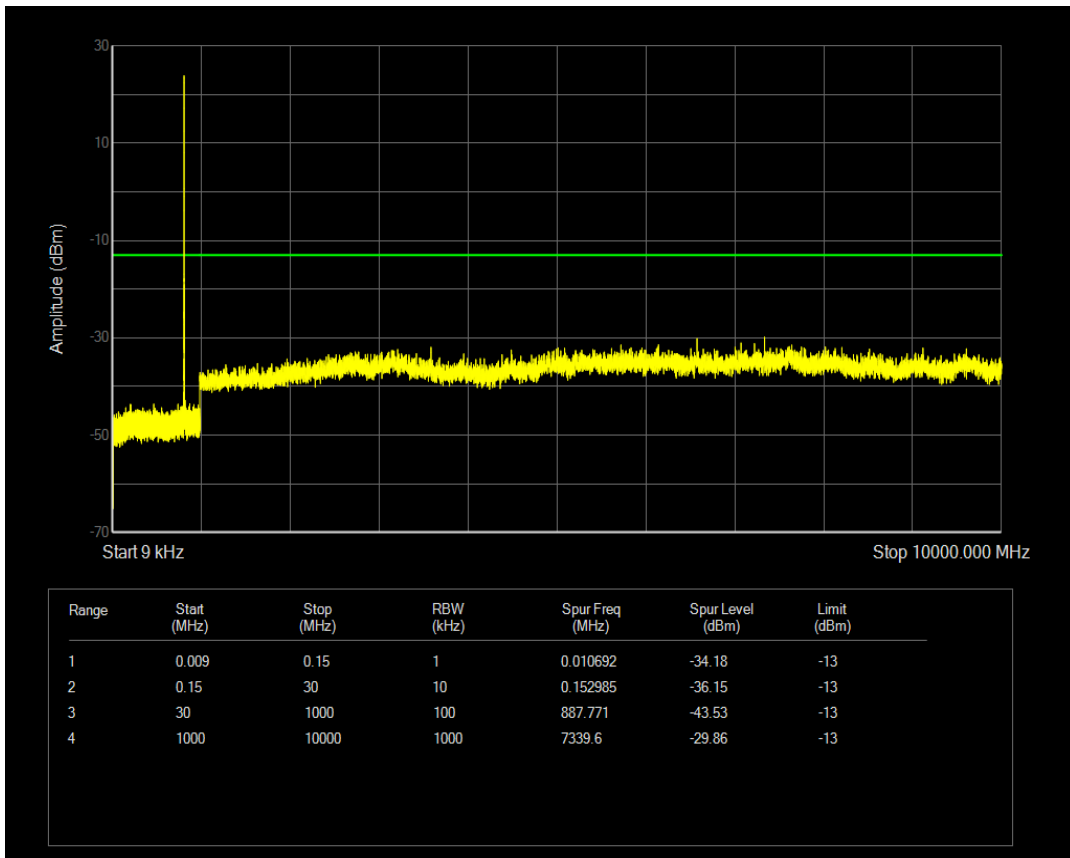

Band5 QPSK BW=1.4MHz Channel=20525 RB Size=1 Position=#0

Band5 QPSK BW=1.4MHz Channel=20525 RB Size=6 Position=#0

Band5 QAM16 BW=1.4MHz Channel=20525 RB Size=1 Position=#0

Band5 QAM16 BW=1.4MHz Channel=20525 RB Size=6 Position=#0

Band5 QPSK BW=1.4MHz Channel=20643 RB Size=1 Position=#0

Band5 QAM16 BW=1.4MHz Channel=20643 RB Size=1 Position=#0

Band5 QPSK BW=1.4MHz Channel=20643 RB Size=6 Position=#0

Band5 QAM16 BW=1.4MHz Channel=20643 RB Size=6 Position=#0

Band5 QPSK BW=3MHz Channel=20415 RB Size=1 Position=#0

Band5 QPSK BW=3MHz Channel=20415 RB Size=15 Position=#0

Band5 QAM16 BW=3MHz Channel=20415 RB Size=1 Position=#0

Band5 QAM16 BW=3MHz Channel=20415 RB Size=15 Position=#0