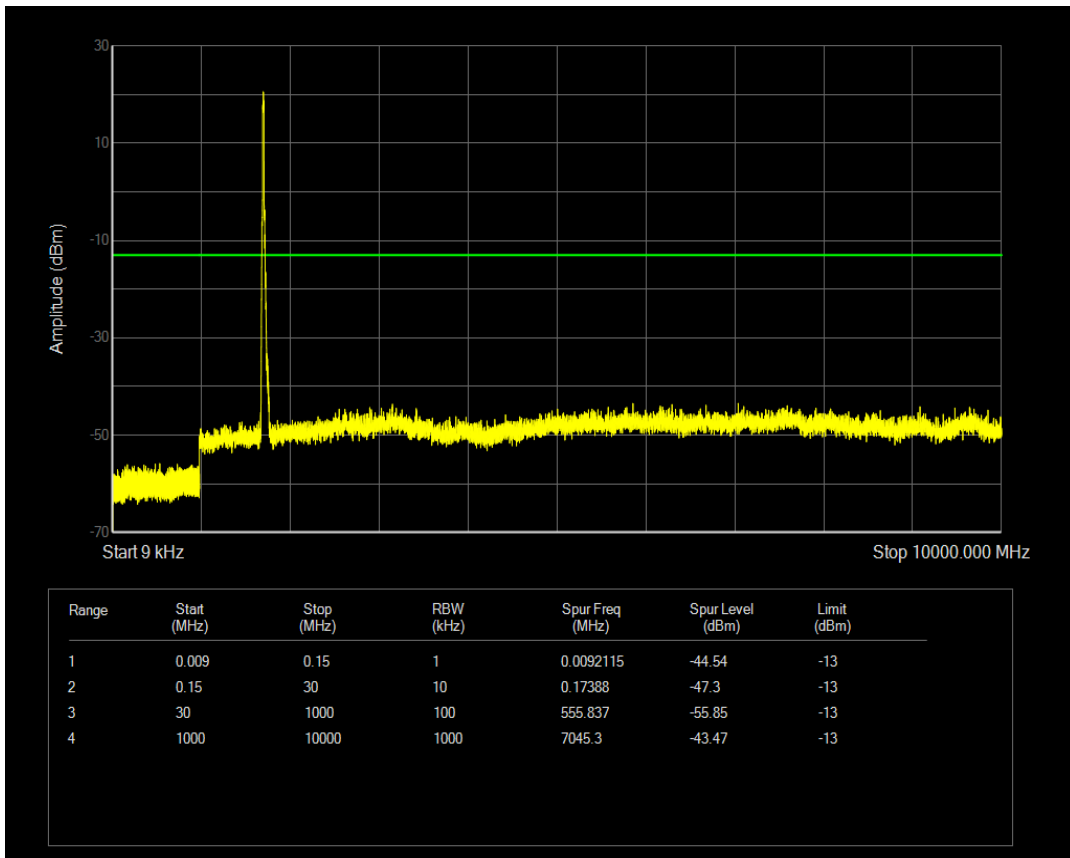

Band66 QAM16 BW=15MHz Channel=132047 RB Size=75 Position=#0

Band66 QAM16 BW=15MHz Channel=132047 RB Size=1 Position=#0