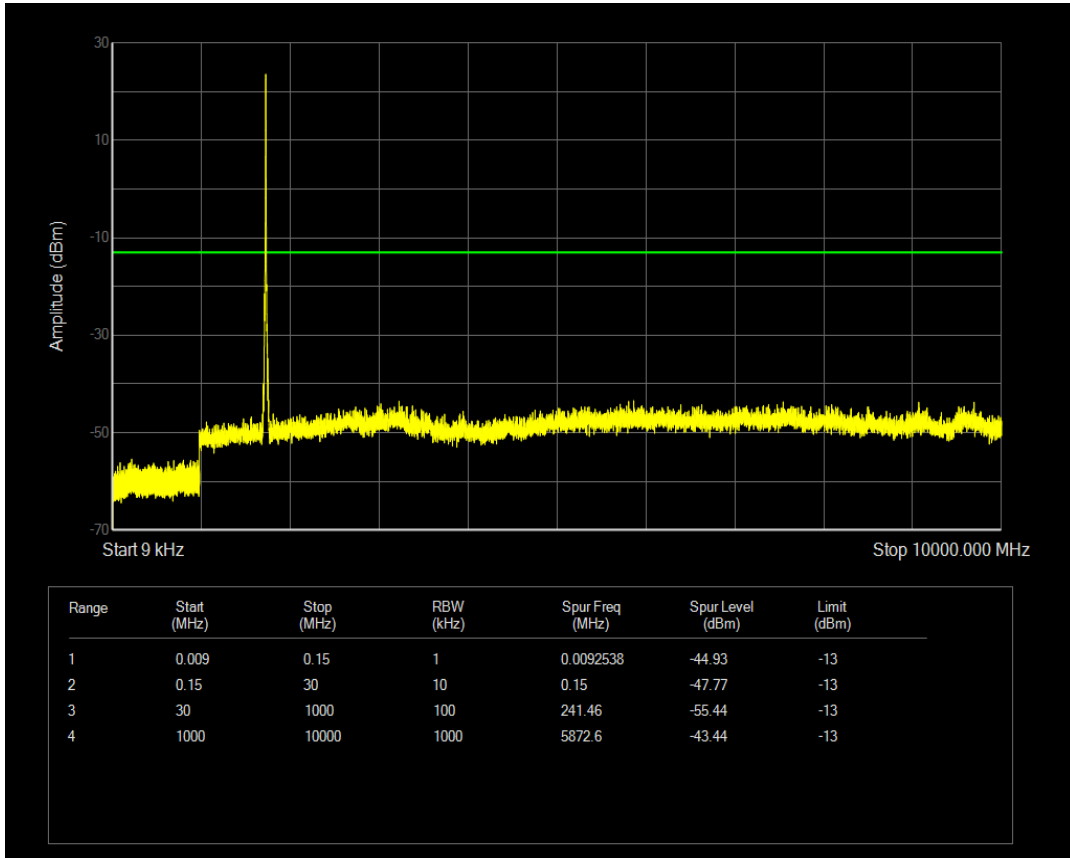

Band66 QPSK BW=3MHz Channel=132322 RB Size=15 Position=#0

Band66 QAM16 BW=3MHz Channel=132322 RB Size=1 Position=#0