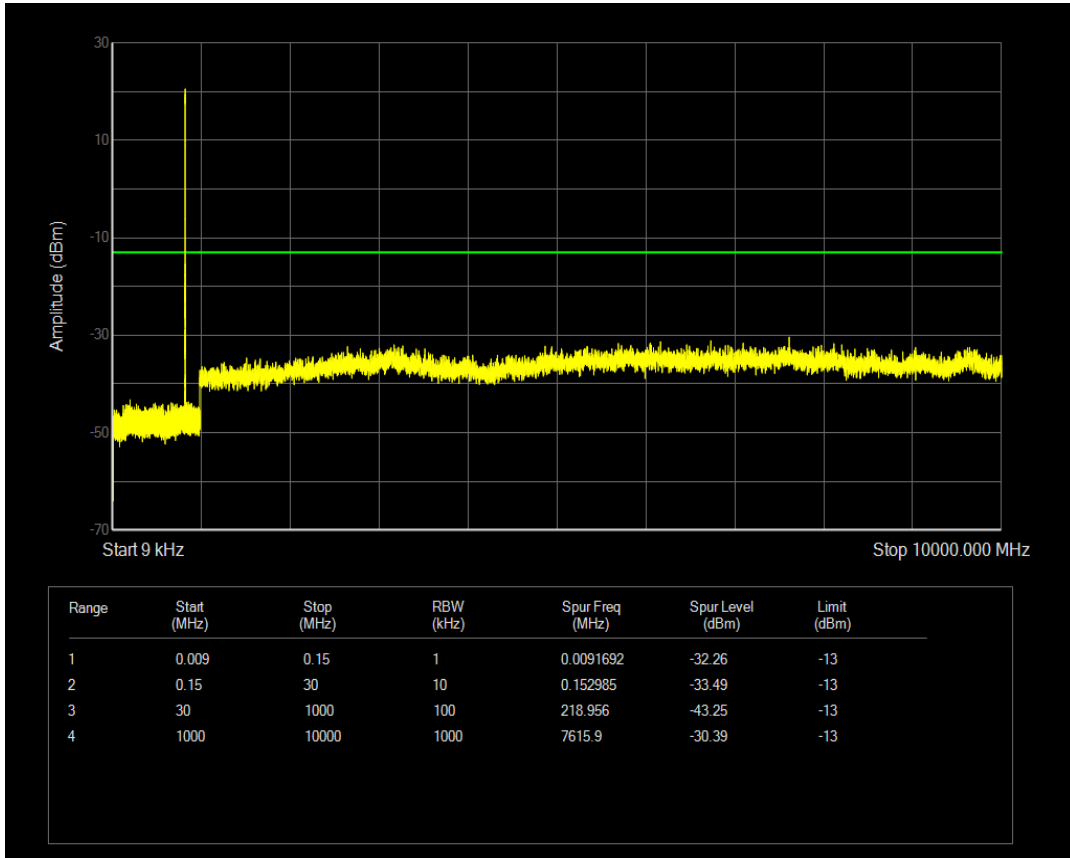

Band5 QPSK BW=1.4MHz Channel=20407 RB Size=1 Position=#0

Band5 QAM16 BW=1.4MHz Channel=20407 RB Size=1 Position=#0

Band5 QPSK BW=1.4MHz Channel=20407 RB Size=6 Position=#0

Band5 QAM16 BW=1.4MHz Channel=20407 RB Size=6 Position=#0

Band5 QPSK BW=1.4MHz Channel=20525 RB Size=1 Position=#0

Band5 QPSK BW=1.4MHz Channel=20525 RB Size=6 Position=#0

Band5 QAM16 BW=1.4MHz Channel=20525 RB Size=1 Position=#0

Band5 QAM16 BW=1.4MHz Channel=20525 RB Size=6 Position=#0

Band5 QPSK BW=1.4MHz Channel=20643 RB Size=1 Position=#0

Band5 QAM16 BW=1.4MHz Channel=20643 RB Size=1 Position=#0

Band5 QPSK BW=1.4MHz Channel=20643 RB Size=6 Position=#0

Band5 QAM16 BW=1.4MHz Channel=20643 RB Size=6 Position=#0