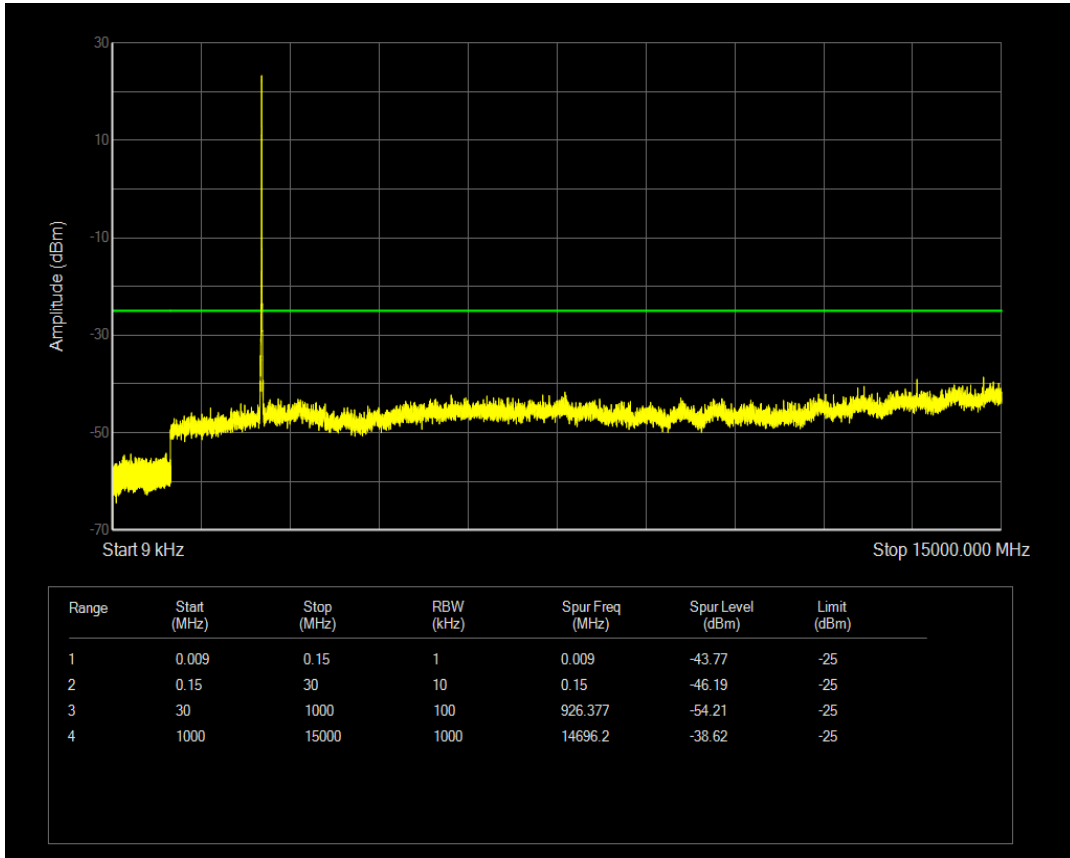

Band7 QPSK BW=5MHz Channel=21100 RB Size=25 Position=#0

Band7 QAM16 BW=5MHz Channel=21100 RB Size=1 Position=#0