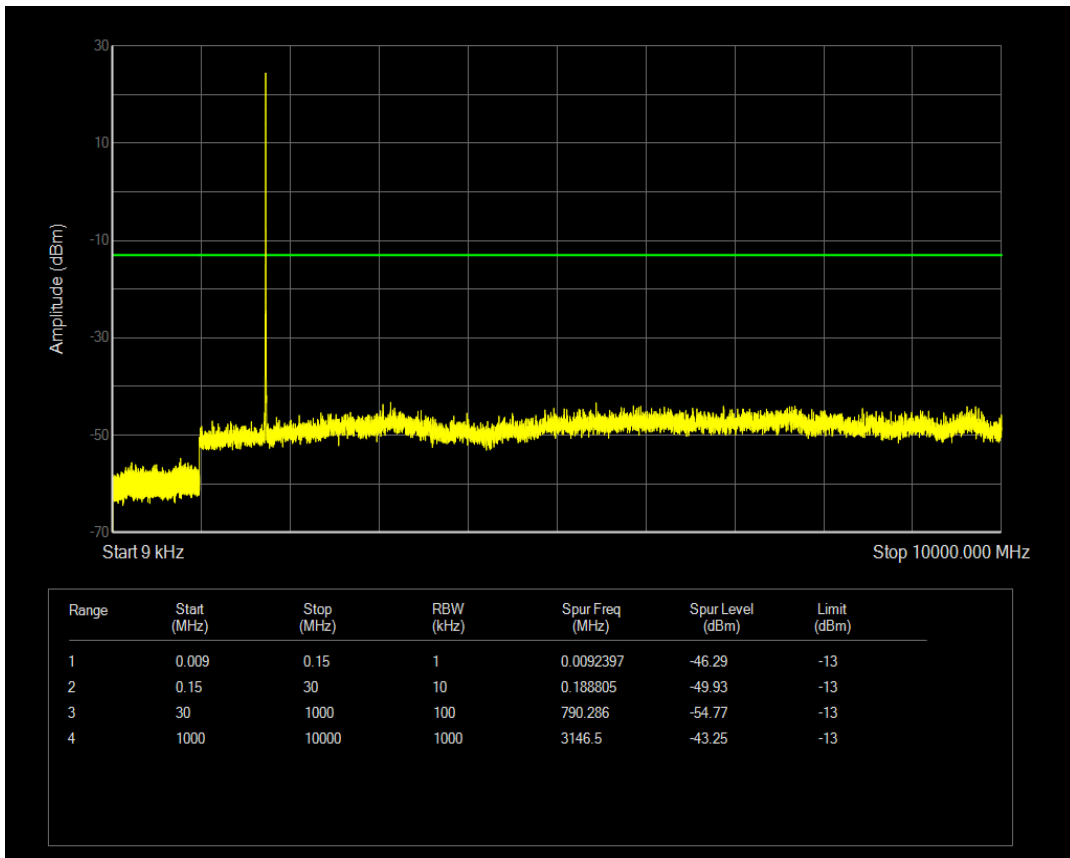

Band66 QPSK BW=3MHz Channel=132322 RB Size=1 Position=#0

Band66 QPSK BW=3MHz Channel=132322 RB Size=15 Position=#0