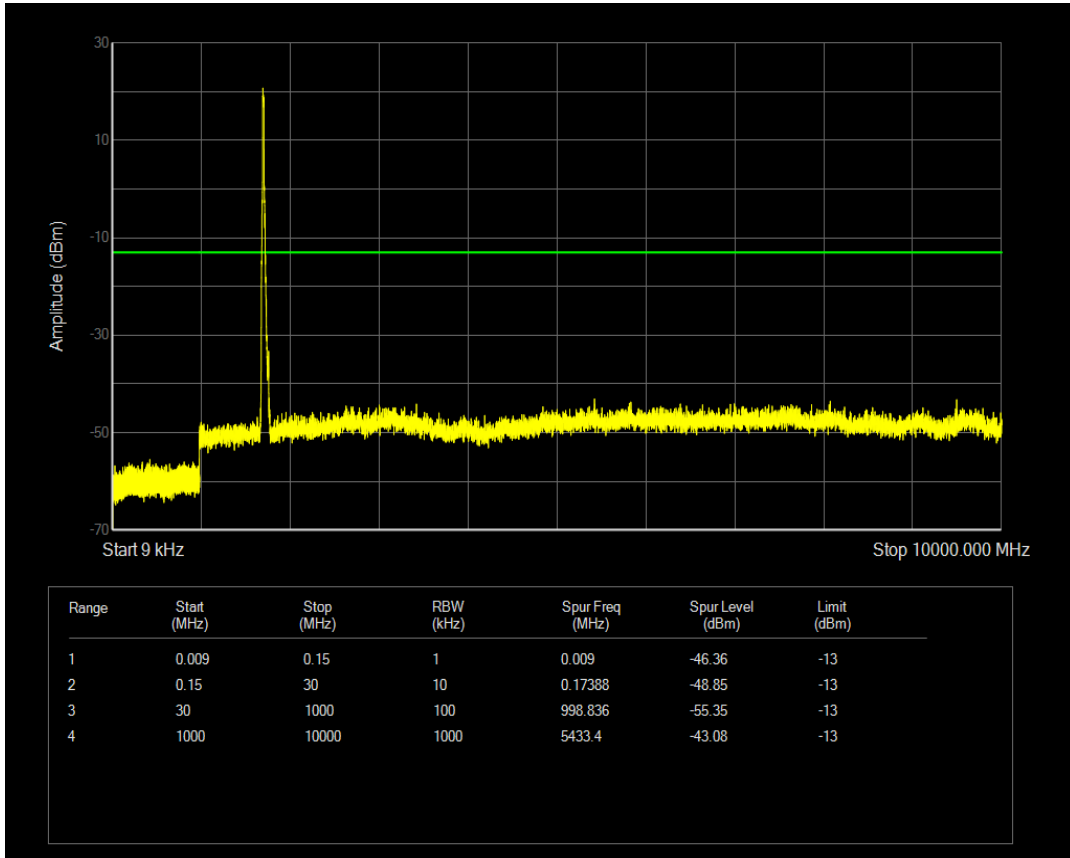

Band66 QPSK BW=15MHz Channel=132047 RB Size=75 Position=#0

Band66 QAM16 BW=15MHz Channel=132047 RB Size=75 Position=#0