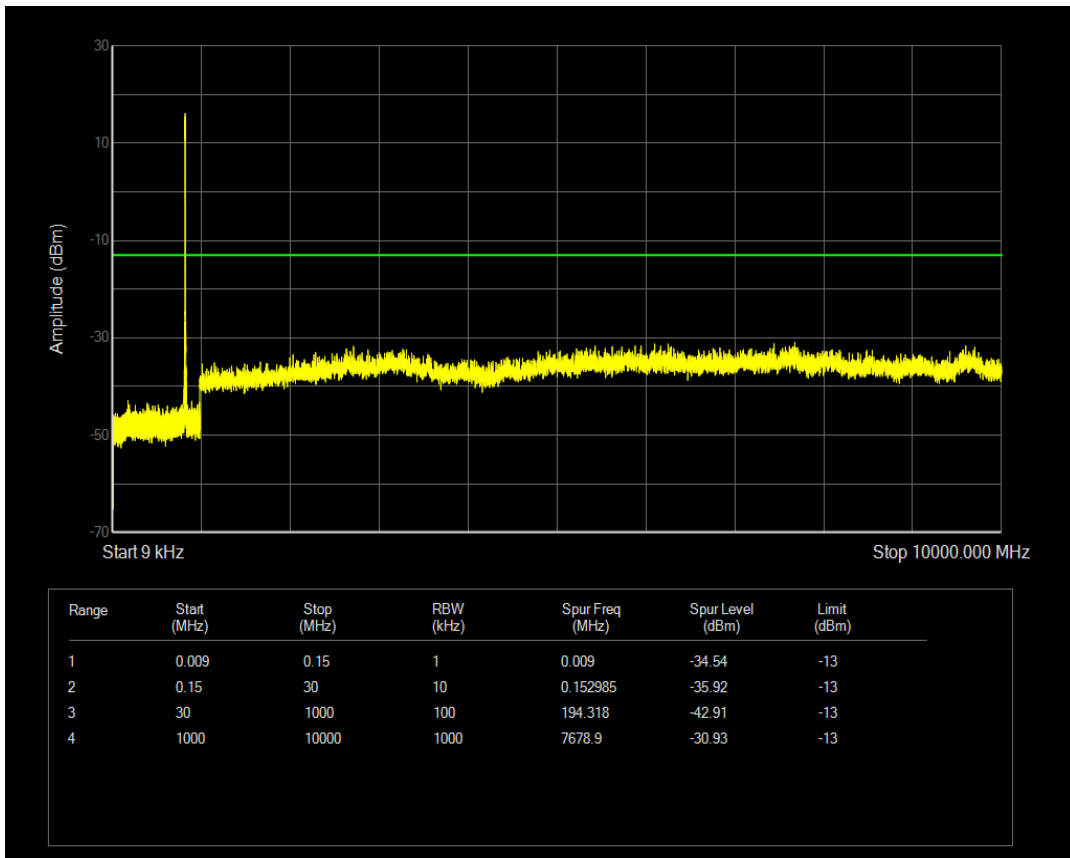

Band5 QPSK BW=5MHz Channel=20525 RB Size=25 Position=#0

Band5 QPSK BW=5MHz Channel=20525 RB Size=1 Position=#0