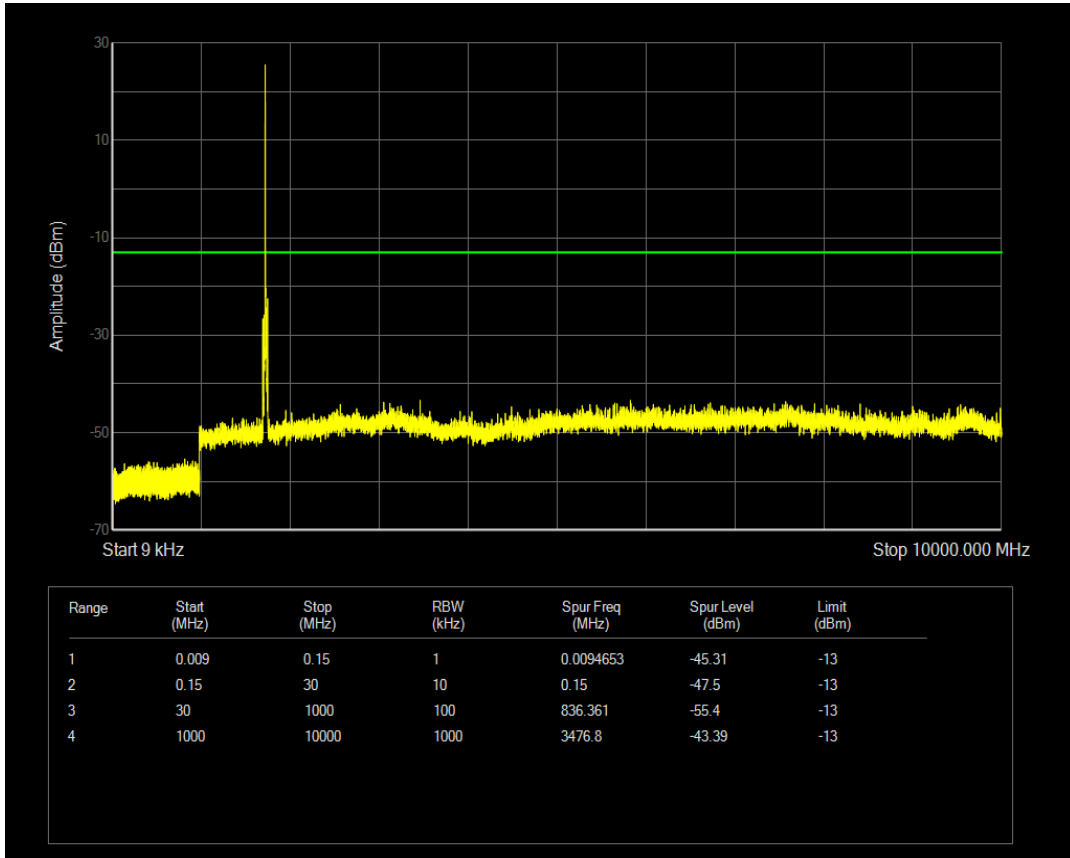

Band66 QAM16 BW=15MHz Channel=132322 RB Size=1 Position=#0

Band66 QPSK BW=15MHz Channel=132322 RB Size=75 Position=#0