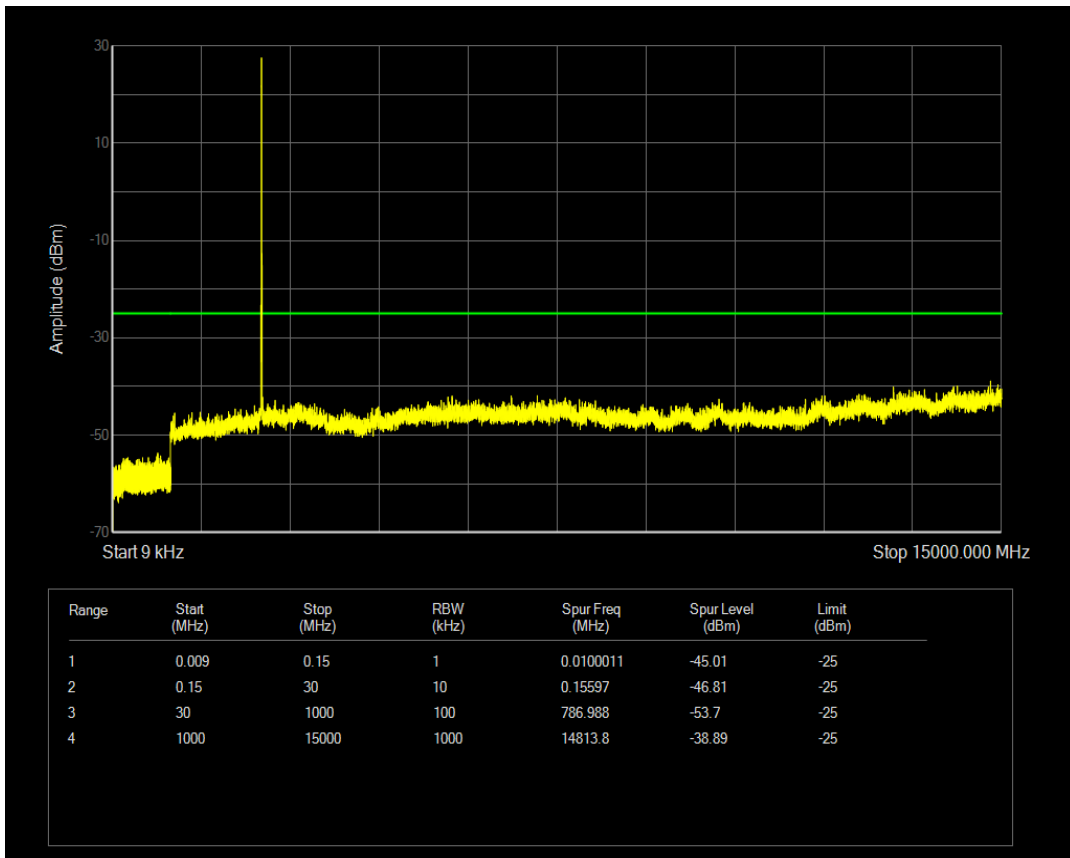

Band7 QPSK BW=5MHz Channel=21100 RB Size=1 Position=#0

Band7 QPSK BW=5MHz Channel=21100 RB Size=25 Position=#0