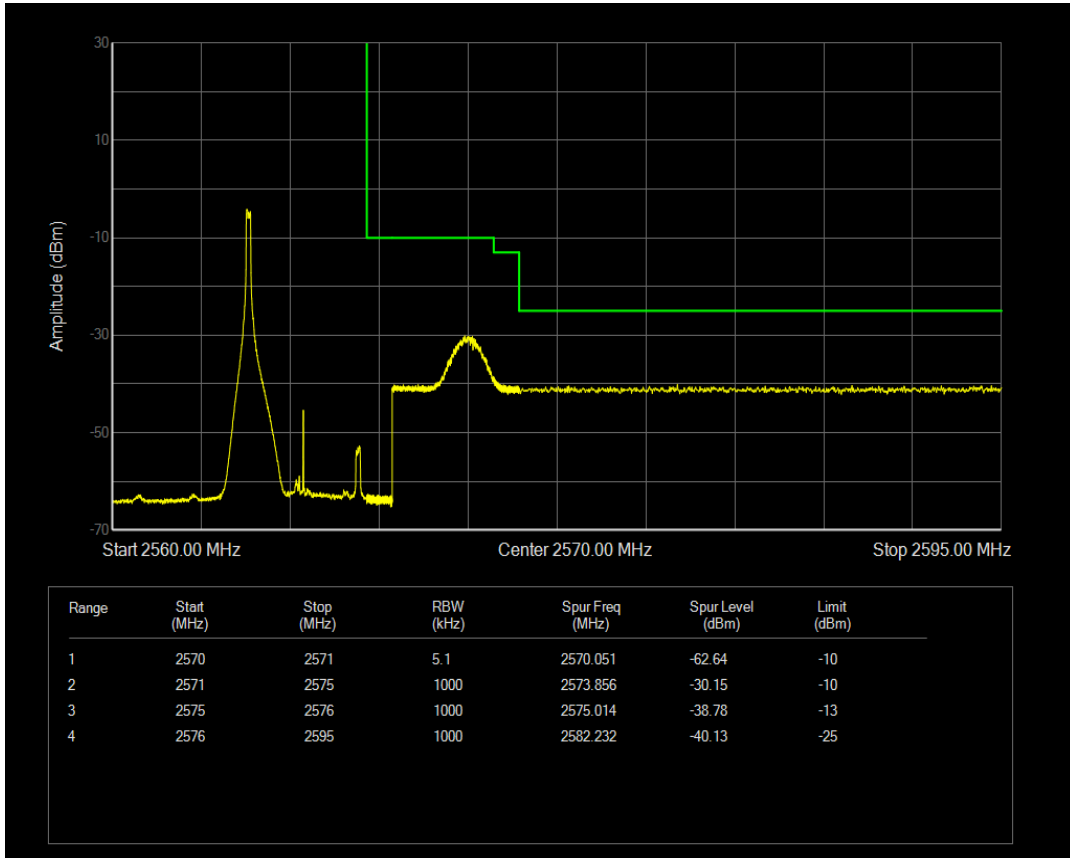

Band7 QAM16 BW=5MHz Channel=20775 RB Size=1 Position=#0

Band7 QAM16 BW=5MHz Channel=20775 RB Size=25 Position=#0

Band7 QPSK BW=5MHz Channel=21425 RB Size=1 Position=#Max

Band7 QPSK BW=5MHz Channel=21425 RB Size=1 Position=#0