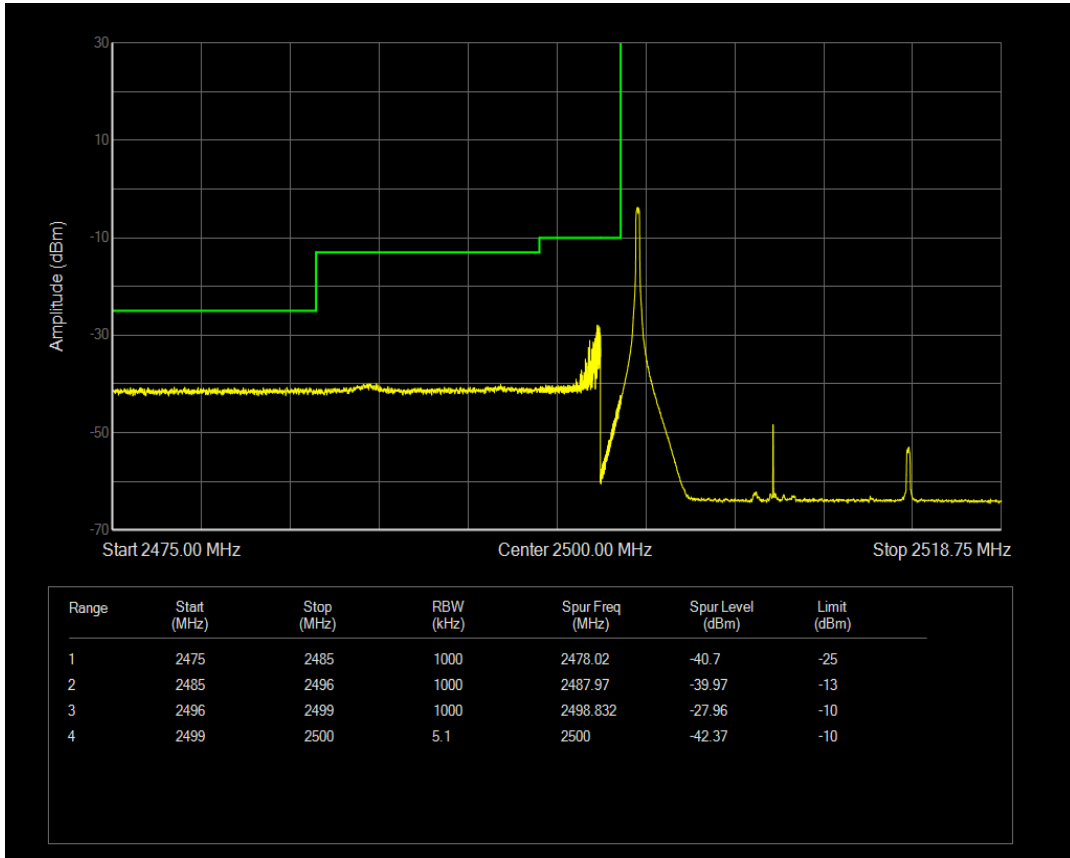

Band7 QPSK BW=15MHz Channel=20825 RB Size=1 Position=#0