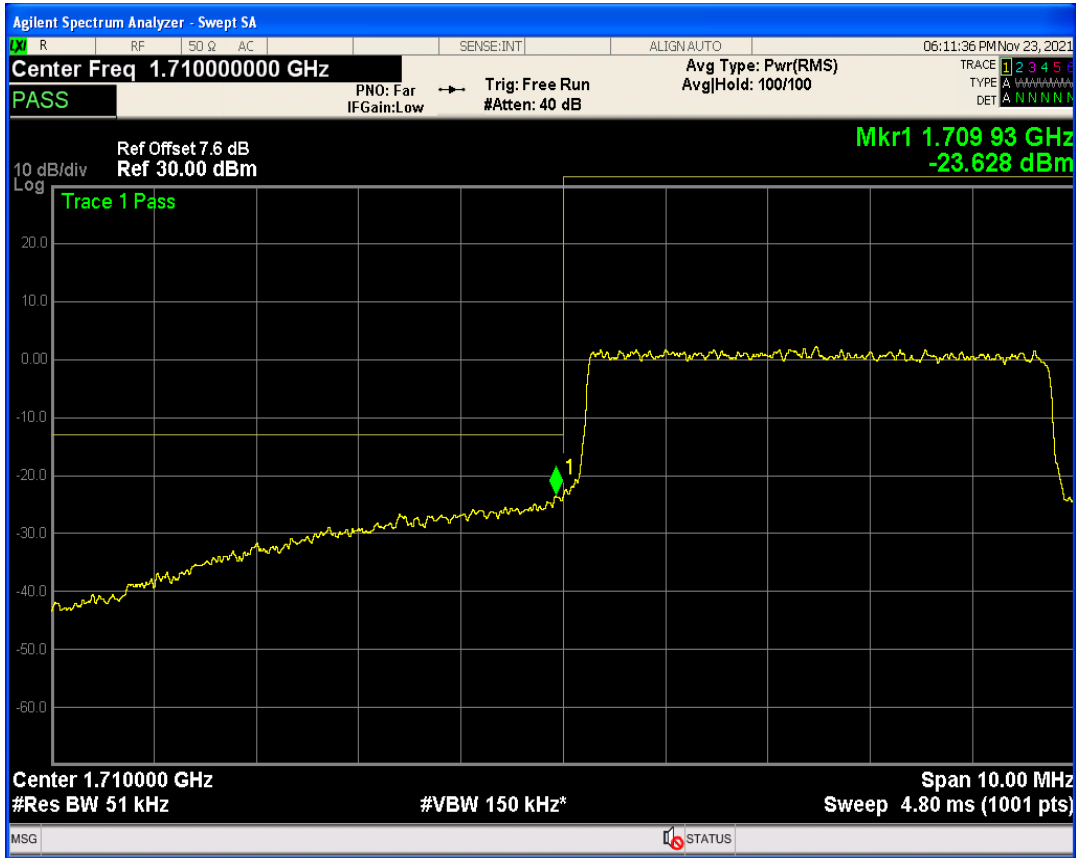

Band66 QAM16 BW=5MHz Channel=132647 RB Size=25 Position=#0

Band66 QPSK BW=1.4MHz Channel=131979 RB Size=1 Position=#0

Band66 QAM16 BW=5MHz Channel=131997 RB Size=1 Position=#Max

Band66 QAM16 BW=5MHz Channel=131997 RB Size=25 Position=#0