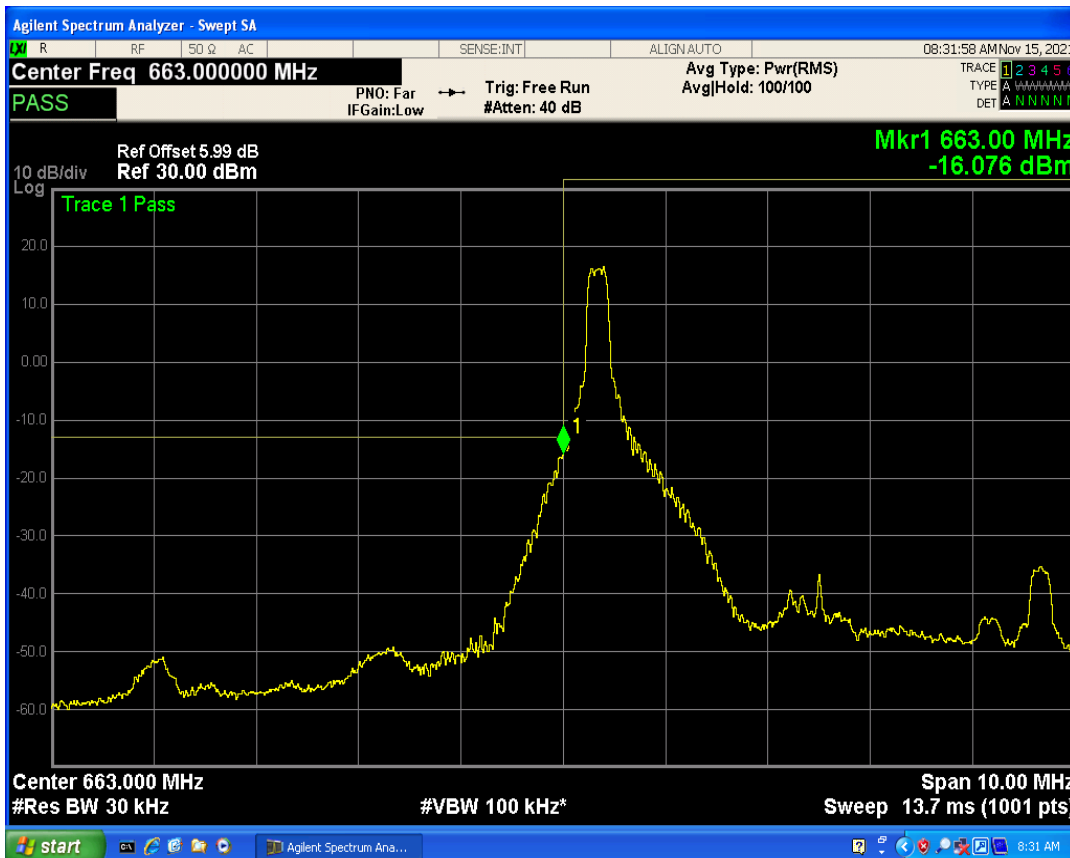

Band71 QPSK BW=5MHz Channel=133147 RB Size=1 Position=#0