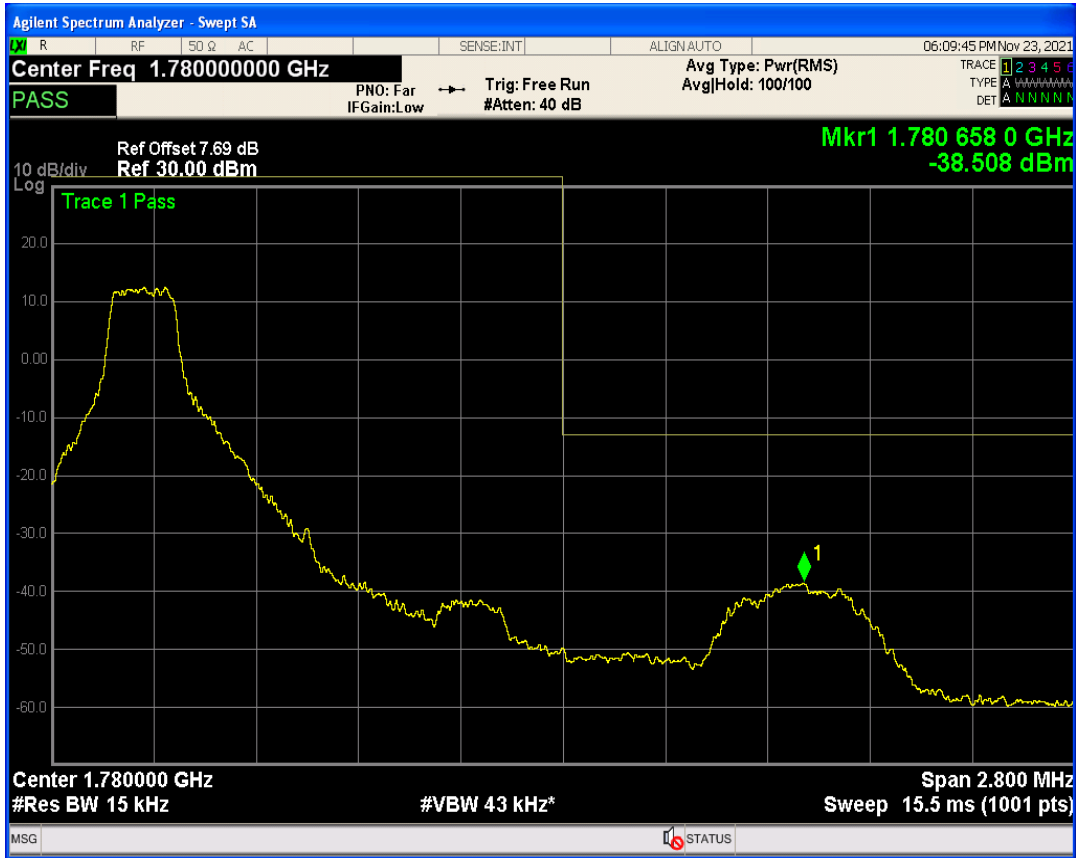

Band66 QAM16 BW=5MHz Channel=132647 RB Size=1 Position=#0

Band66 QPSK BW=1.4MHz Channel=132665 RB Size=1 Position=#Max

Band66 QPSK BW=1.4MHz Channel=132665 RB Size=6 Position=#0

Band66 QPSK BW=1.4MHz Channel=132665 RB Size=1 Position=#0