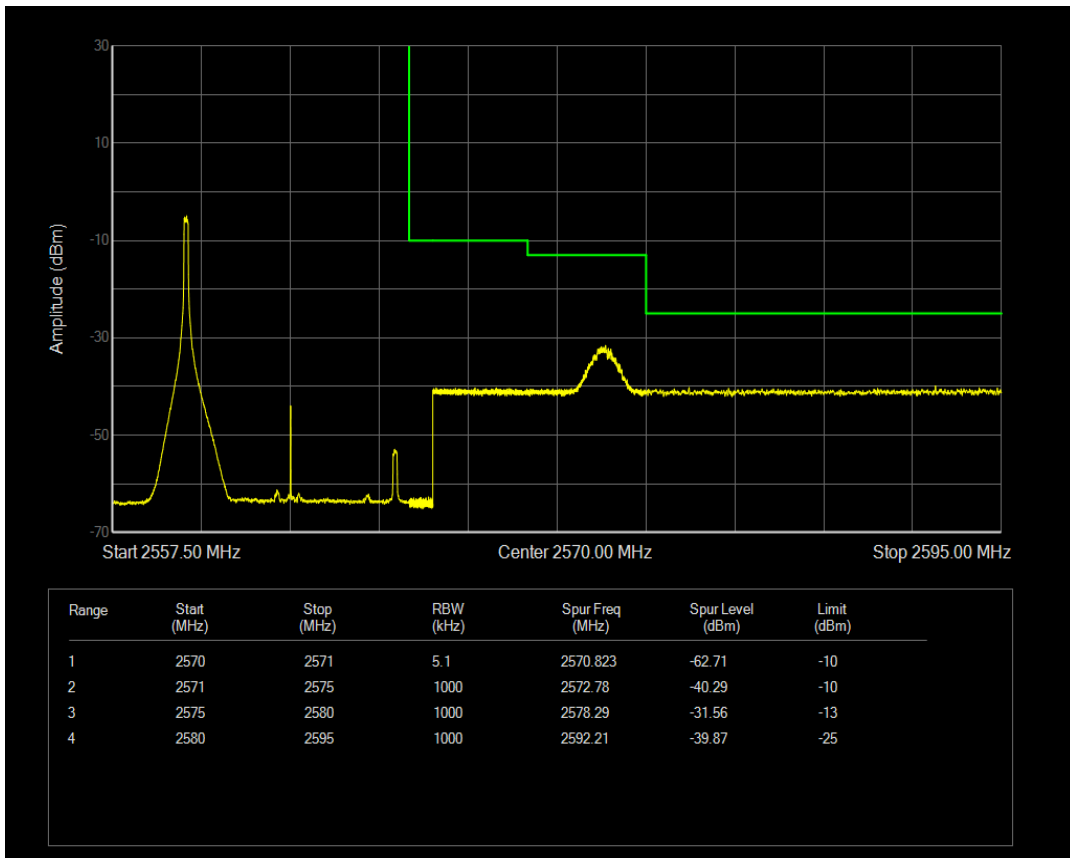

Band7 QAM16 BW=10MHz Channel=20800 RB Size=50 Position=#0

Band7 QAM16 BW=10MHz Channel=20800 RB Size=1 Position=#Max

Band7 QPSK BW=10MHz Channel=21400 RB Size=1 Position=#0

Band7 QPSK BW=10MHz Channel=21400 RB Size=50 Position=#0

Band7 QPSK BW=10MHz Channel=21400 RB Size=1 Position=#Max

Band7 QAM16 BW=10MHz Channel=21400 RB Size=1 Position=#Max

Band7 QAM16 BW=10MHz Channel=21400 RB Size=1 Position=#0

Band7 QAM16 BW=10MHz Channel=21400 RB Size=50 Position=#0