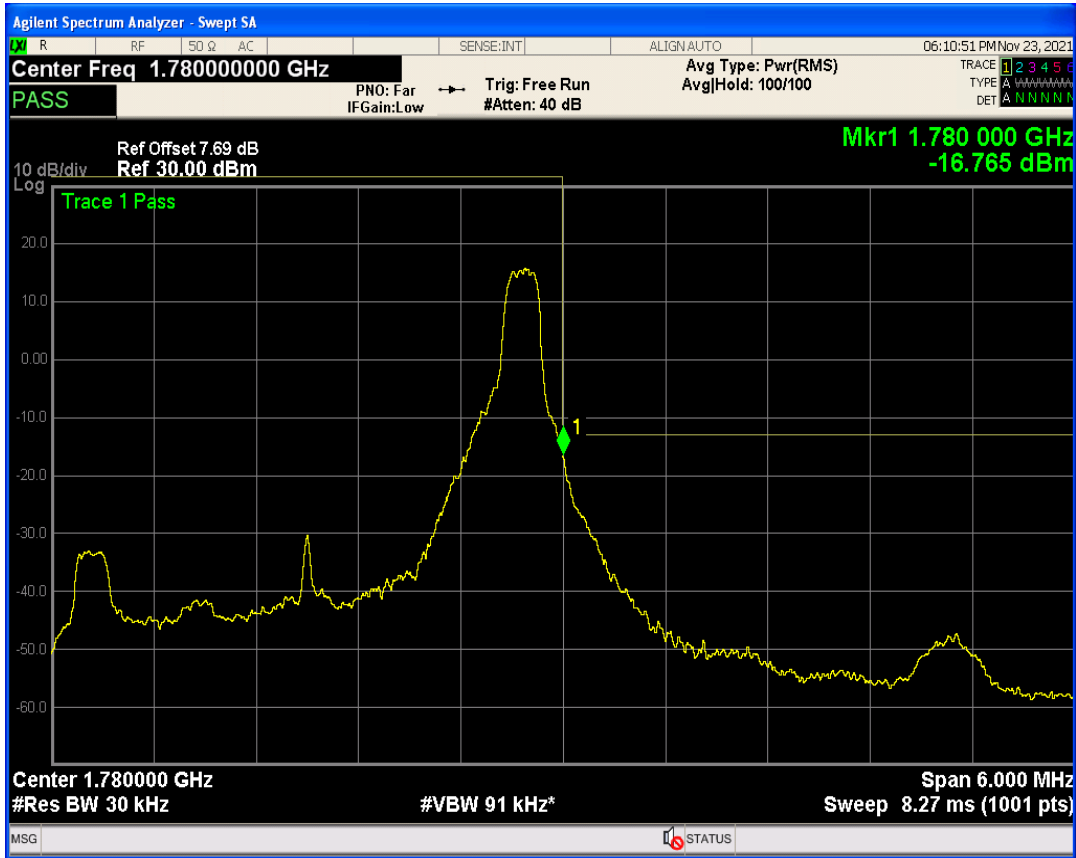

Band66 QPSK BW=3MHz Channel=132657 RB Size=1 Position=#Max