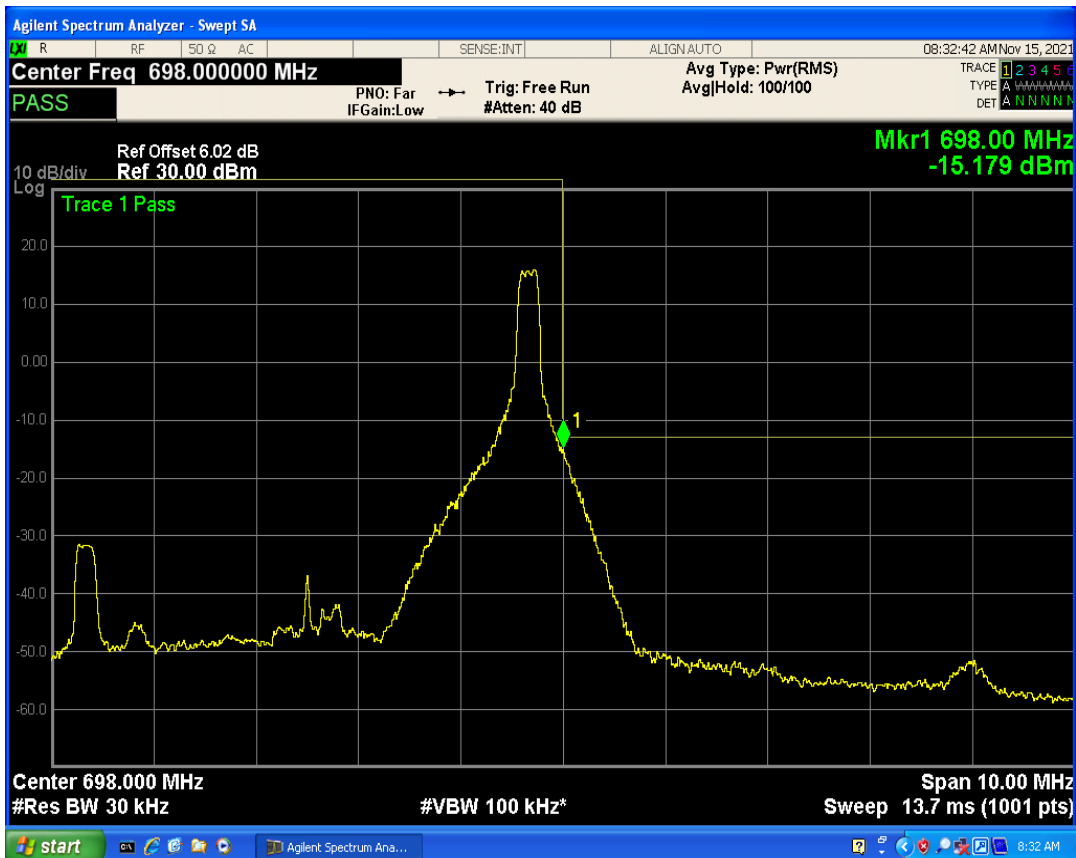

Band71 QAM16 BW=5MHz Channel=133447 RB Size=1 Position=#Max