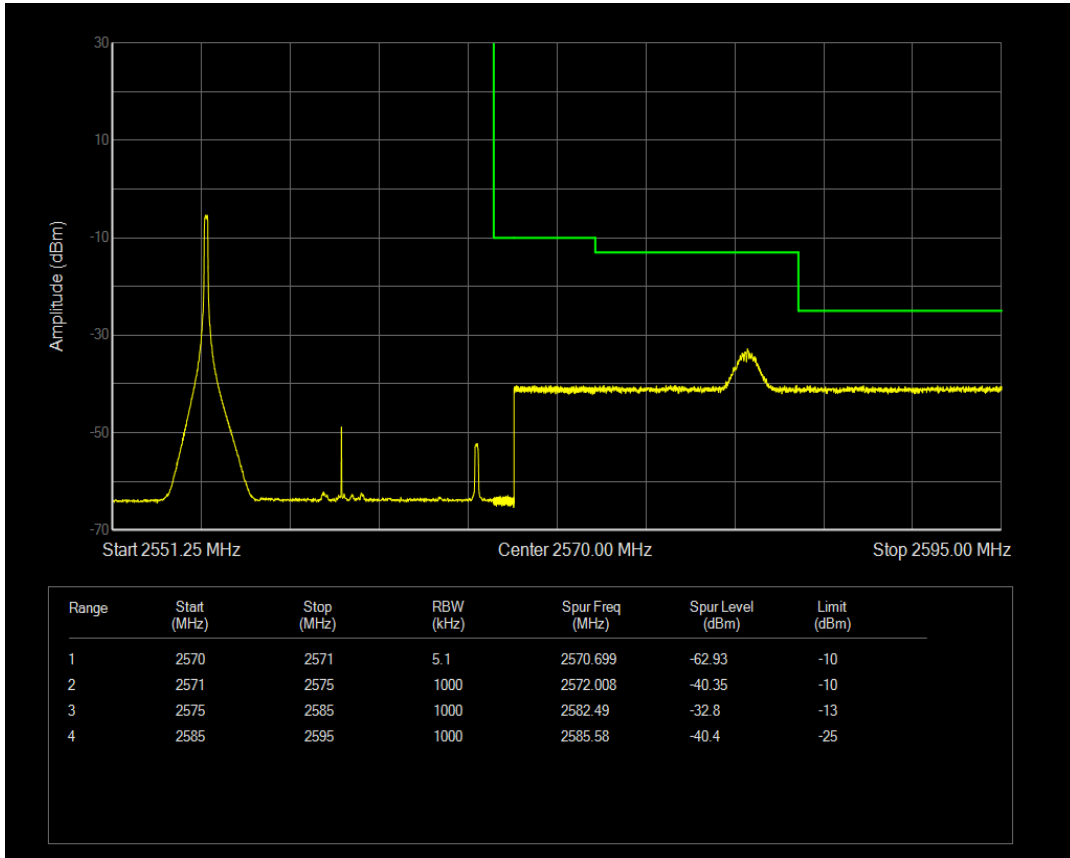

Band7 QAM16 BW=15MHz Channel=20825 RB Size=1 Position=#Max

Band7 QAM16 BW=15MHz Channel=20825 RB Size=75 Position=#0

Band7 QPSK BW=15MHz Channel=21375 RB Size=1 Position=#Max

Band7 QPSK BW=15MHz Channel=21375 RB Size=1 Position=#0