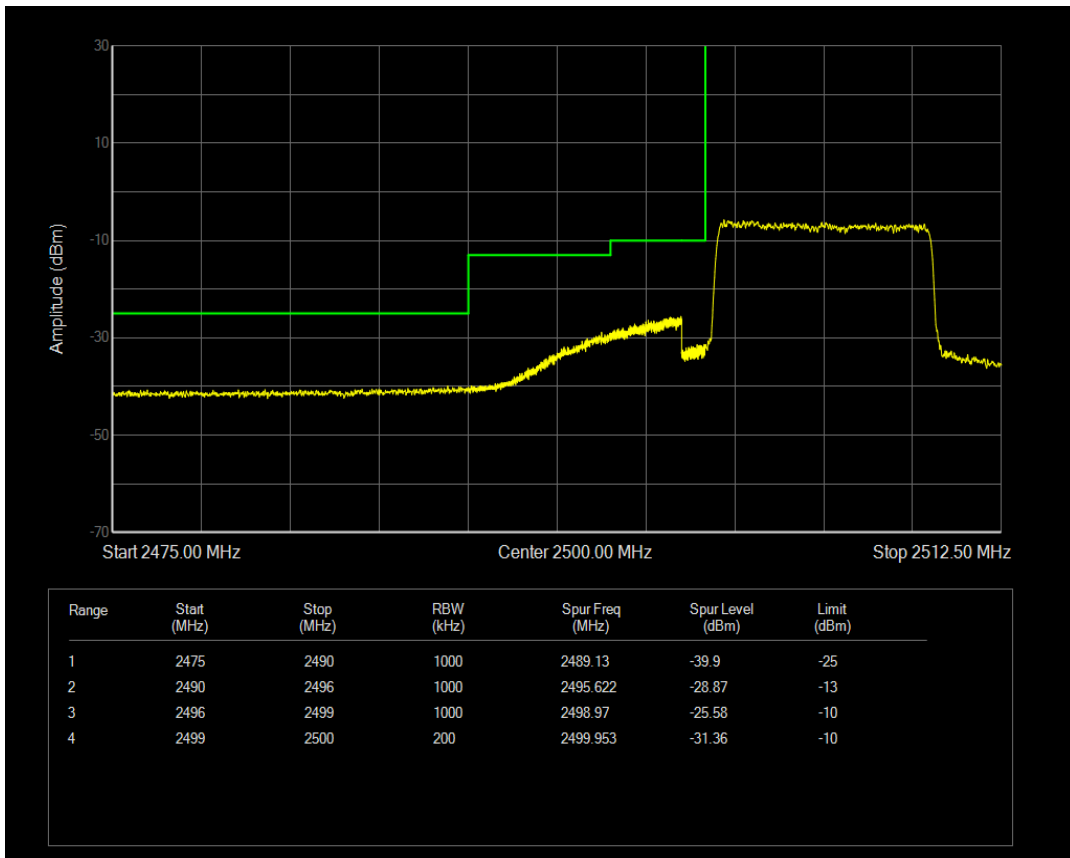

Band7 QAM16 BW=5MHz Channel=21425 RB Size=25 Position=#0

Band7 QPSK BW=10MHz Channel=20800 RB Size=1 Position=#Max

Band7 QAM16 BW=10MHz Channel=20800 RB Size=1 Position=#0

Band7 QPSK BW=10MHz Channel=20800 RB Size=50 Position=#0

Band7 QAM16 BW=10MHz Channel=20800 RB Size=50 Position=#0

Band7 QAM16 BW=10MHz Channel=20800 RB Size=1 Position=#Max

Band7 QPSK BW=10MHz Channel=21400 RB Size=1 Position=#0

Band7 QPSK BW=10MHz Channel=21400 RB Size=50 Position=#0