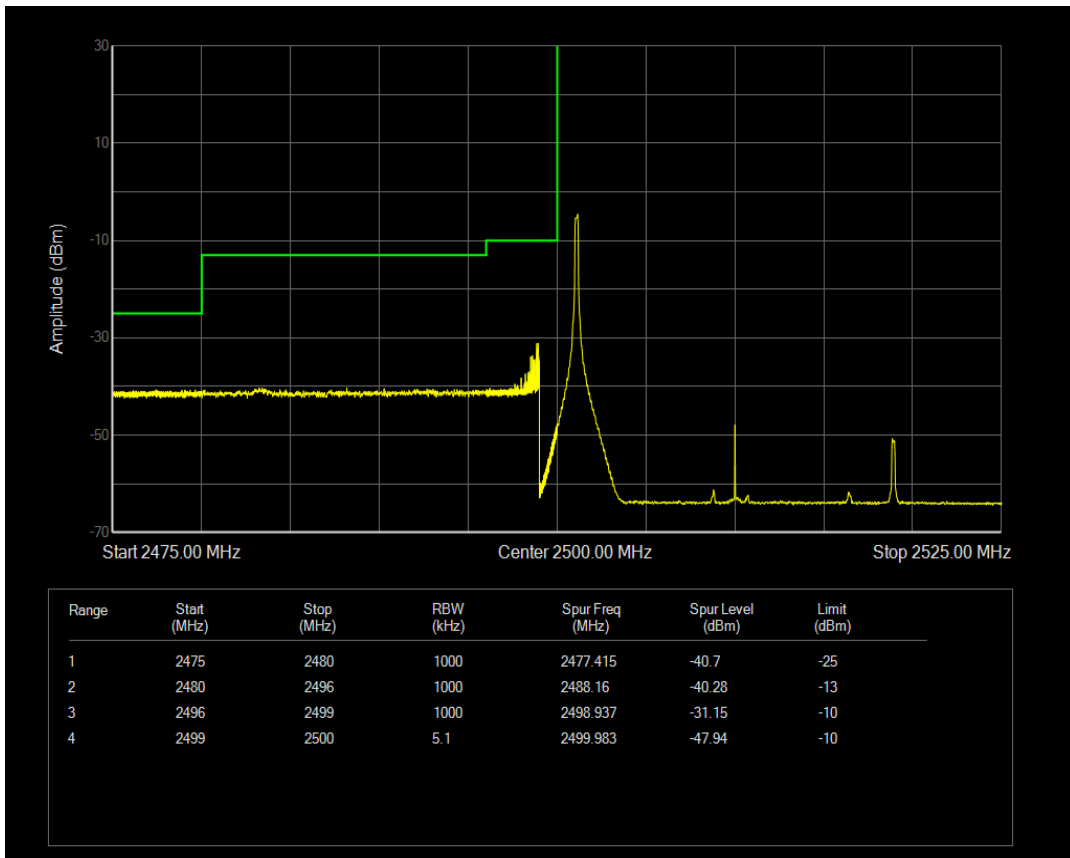

Band7 QAM16 BW=20MHz Channel=20850 RB Size=1 Position=#0