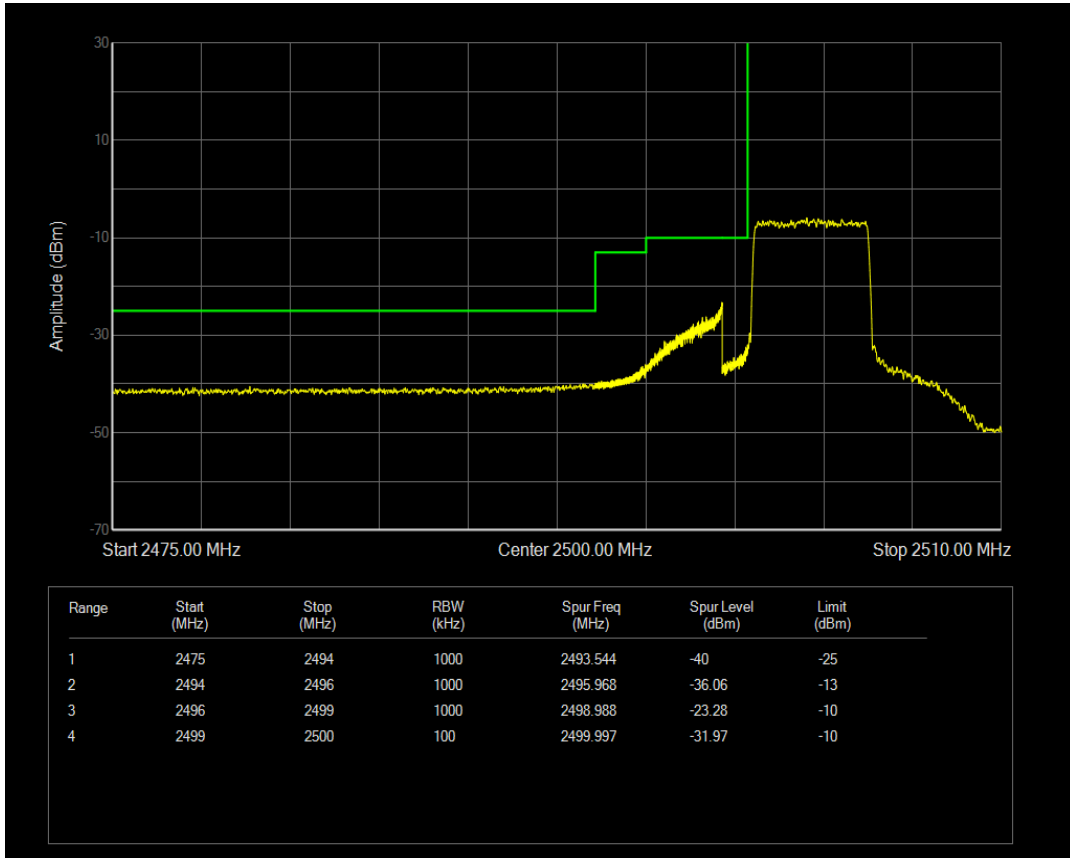

Band7 QAM16 BW=5MHz Channel=20775 RB Size=25 Position=#0