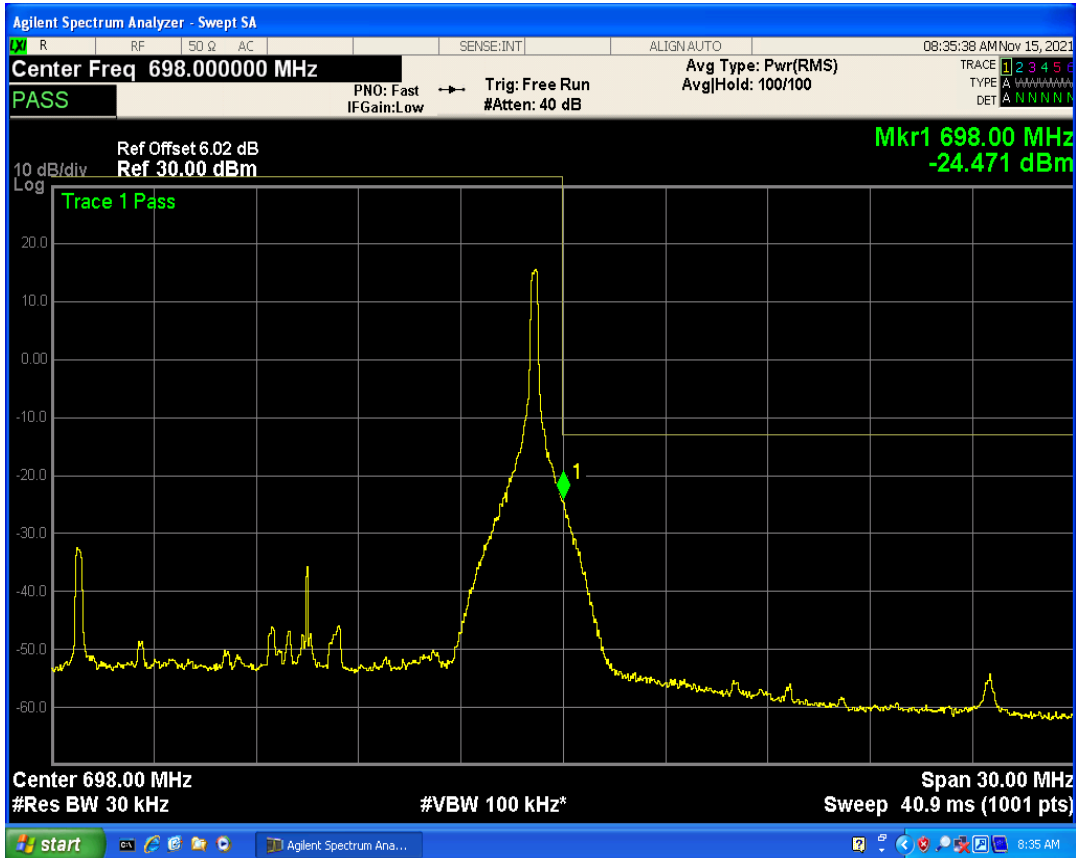

Band71 QAM16 BW=15MHz Channel=133397 RB Size=1 Position=#Max