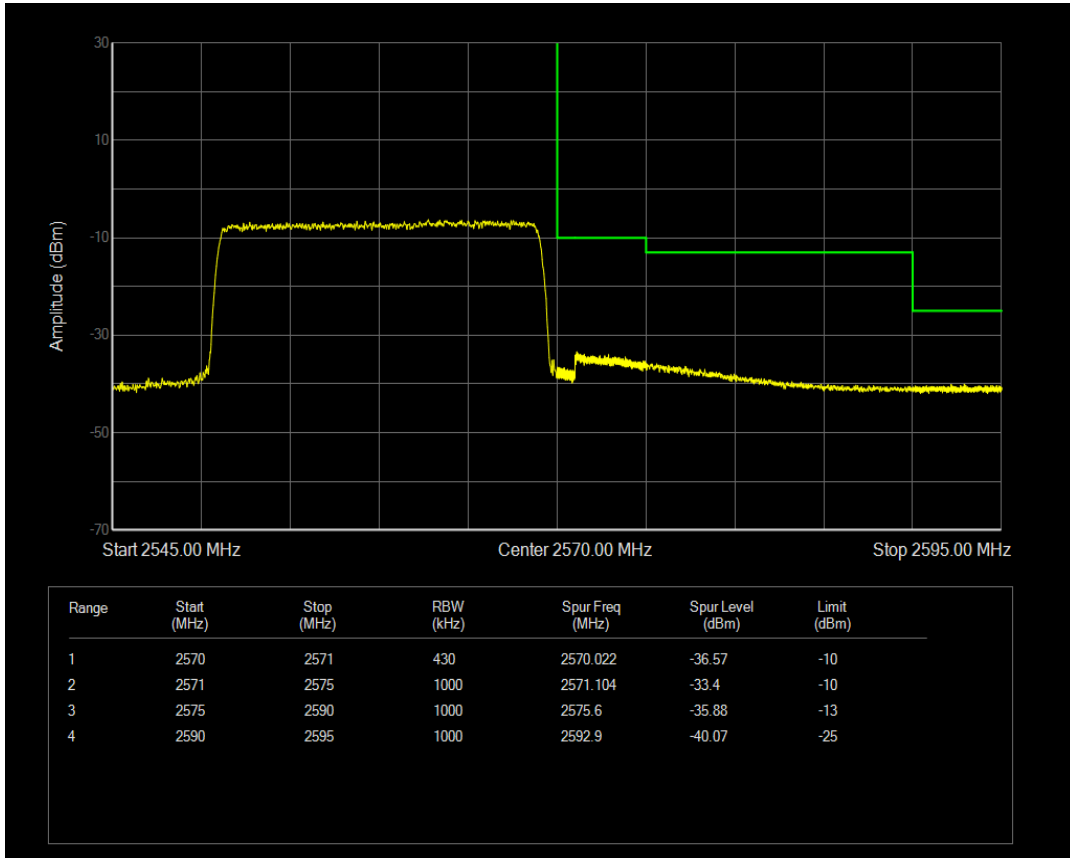

Band7 QPSK BW=20MHz Channel=21350 RB Size=1 Position=#Max

Band7 QAM16 BW=20MHz Channel=21350 RB Size=1 Position=#0

Band7 QAM16 BW=20MHz Channel=21350 RB Size=1 Position=#Max

Band7 QAM16 BW=20MHz Channel=21350 RB Size=100 Position=#0