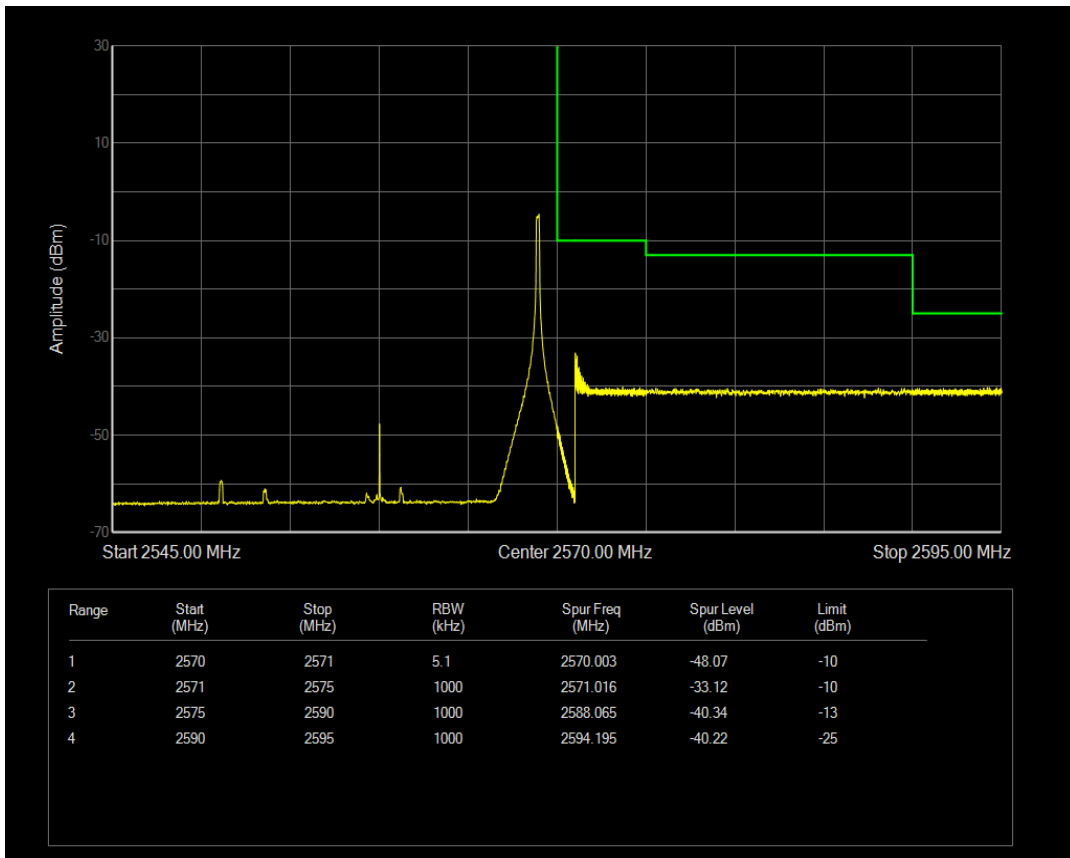

Band7 QAM16 BW=20MHz Channel=20850 RB Size=100 Position=#0

Band7 QAM16 BW=20MHz Channel=20850 RB Size=1 Position=#Max

Band7 QPSK BW=20MHz Channel=21350 RB Size=1 Position=#0

Band7 QPSK BW=20MHz Channel=21350 RB Size=100 Position=#0

Band7 QPSK BW=20MHz Channel=21350 RB Size=1 Position=#Max

Band7 QAM16 BW=20MHz Channel=21350 RB Size=1 Position=#0

Band7 QAM16 BW=20MHz Channel=21350 RB Size=1 Position=#Max

Band7 QAM16 BW=20MHz Channel=21350 RB Size=100 Position=#0