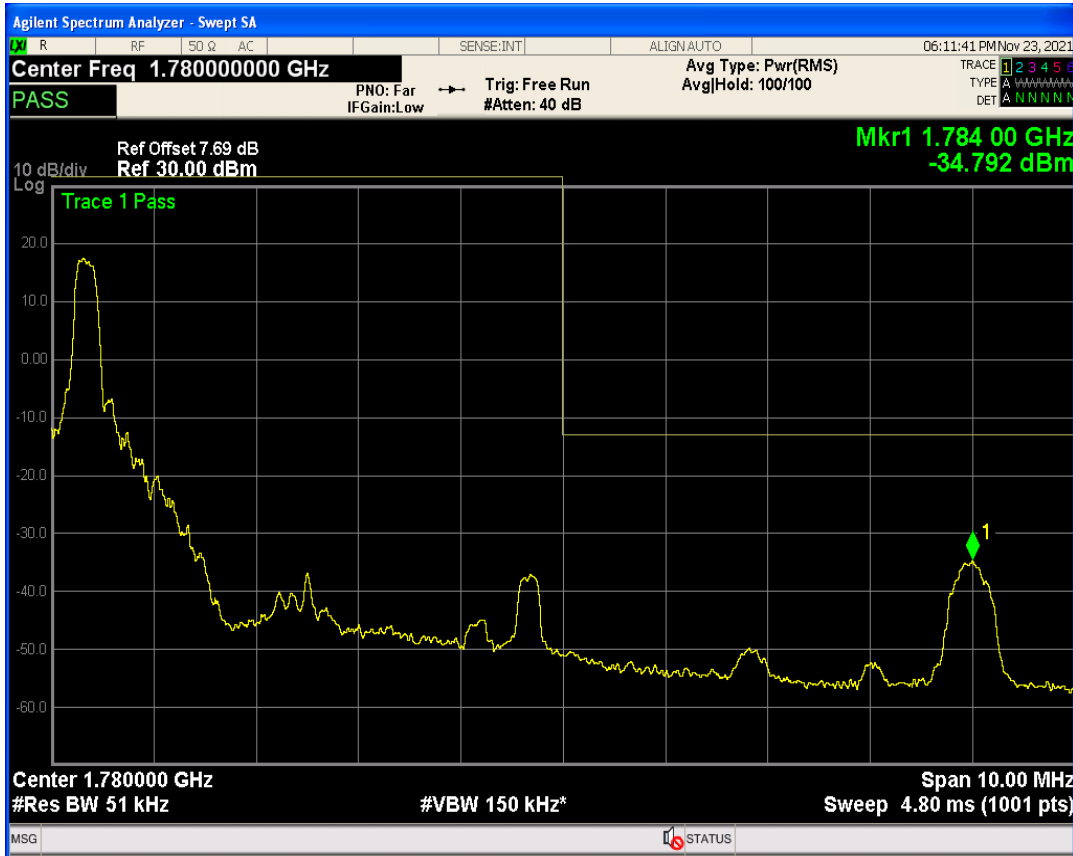

Band66 QPSK BW=5MHz Channel=132647 RB Size=1 Position=#0