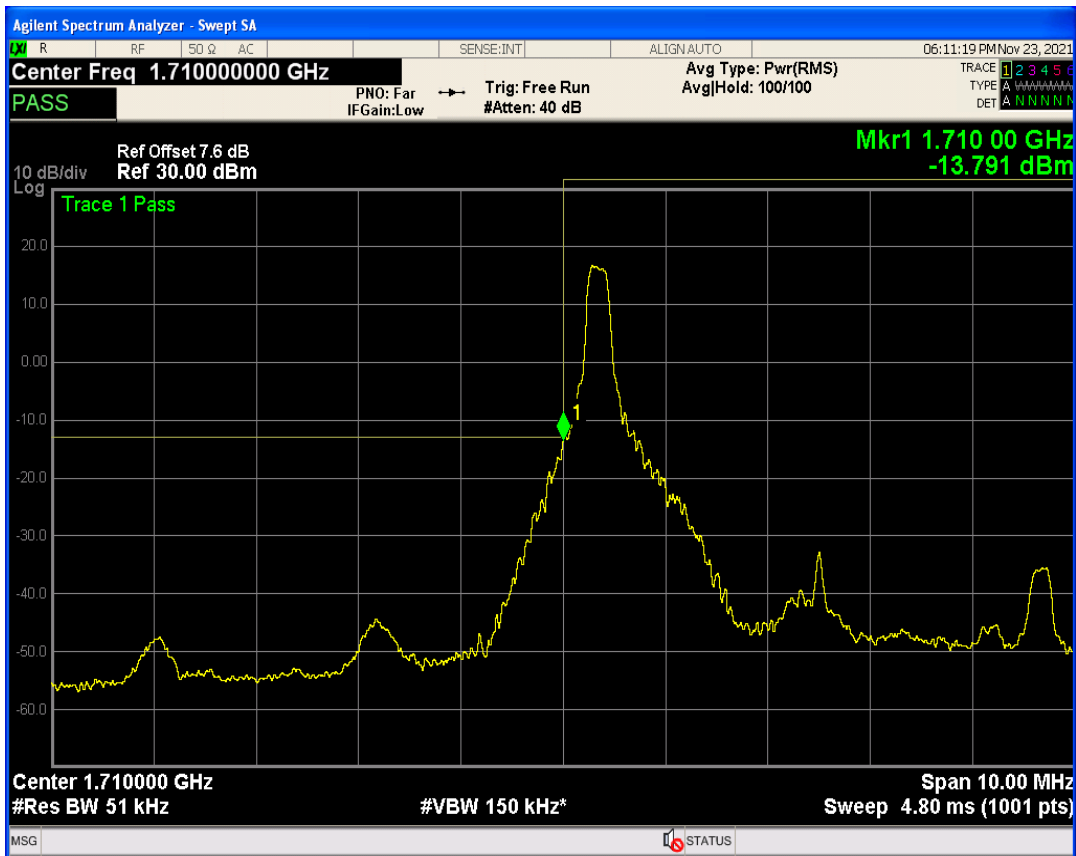

Band66 QPSK BW=5MHz Channel=131997 RB Size=1 Position=#0