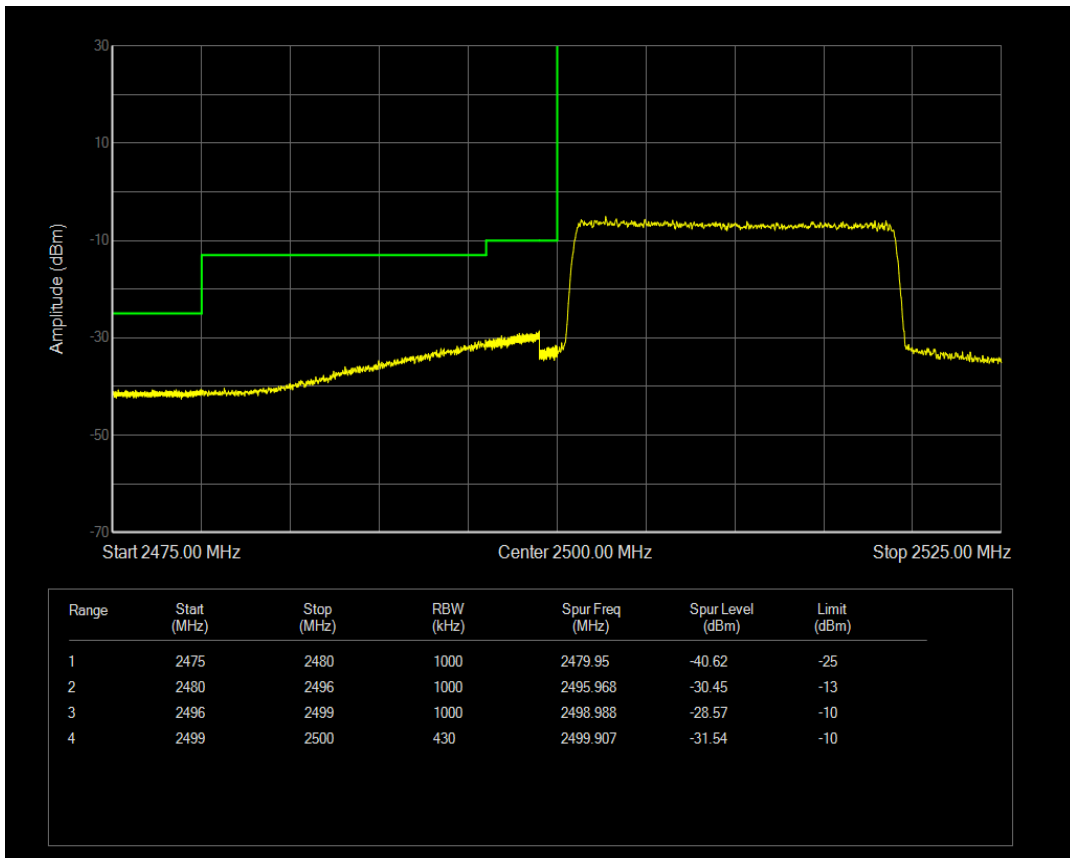

Band7 QAM16 BW=15MHz Channel=21375 RB Size=75 Position=#0

Band7 QPSK BW=20MHz Channel=20850 RB Size=1 Position=#Max

Band7 QAM16 BW=20MHz Channel=20850 RB Size=1 Position=#0

Band7 QPSK BW=20MHz Channel=20850 RB Size=100 Position=#0

Band7 QAM16 BW=20MHz Channel=20850 RB Size=100 Position=#0

Band7 QAM16 BW=20MHz Channel=20850 RB Size=1 Position=#Max

Band7 QPSK BW=20MHz Channel=21350 RB Size=1 Position=#0

Band7 QPSK BW=20MHz Channel=21350 RB Size=100 Position=#0