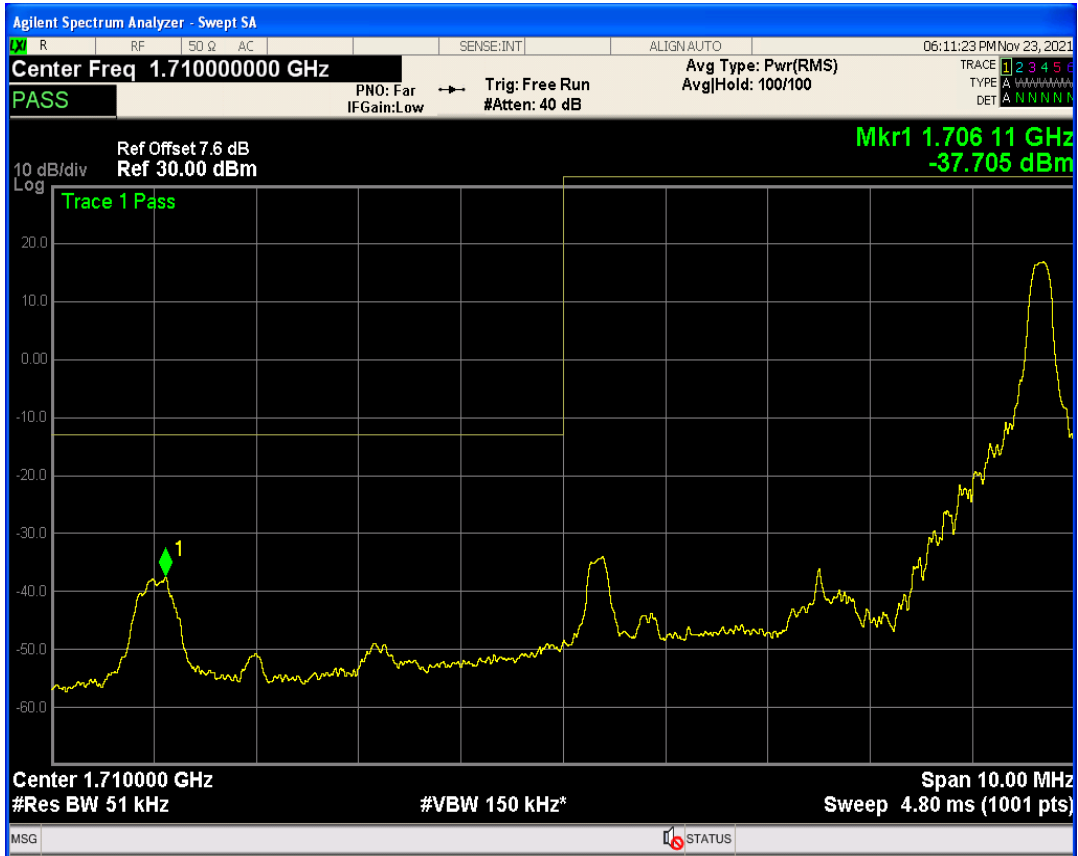

Band66 QPSK BW=5MHz Channel=131997 RB Size=25 Position=#0

Band66 QPSK BW=3MHz Channel=132657 RB Size=15 Position=#0

Band66 QPSK BW=5MHz Channel=131997 RB Size=1 Position=#0

Band66 QPSK BW=5MHz Channel=131997 RB Size=1 Position=#Max