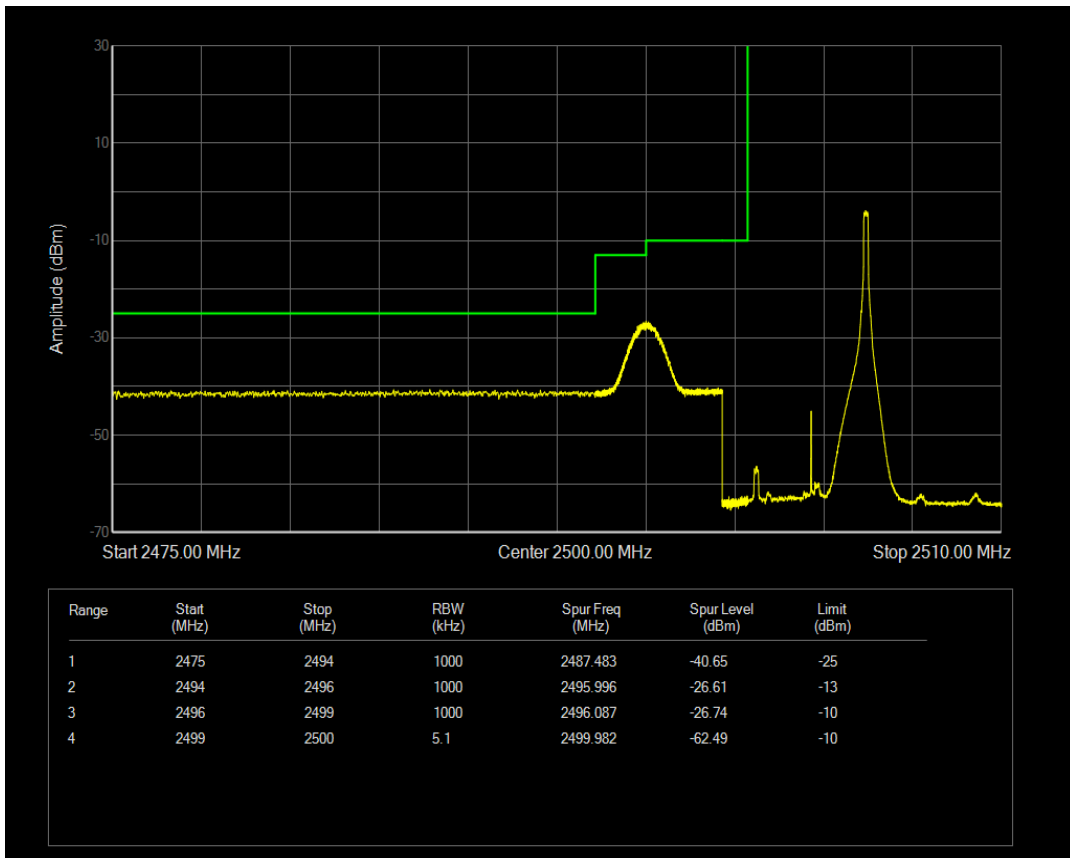

Band7 QPSK BW=5MHz Channel=20775 RB Size=1 Position=#Max