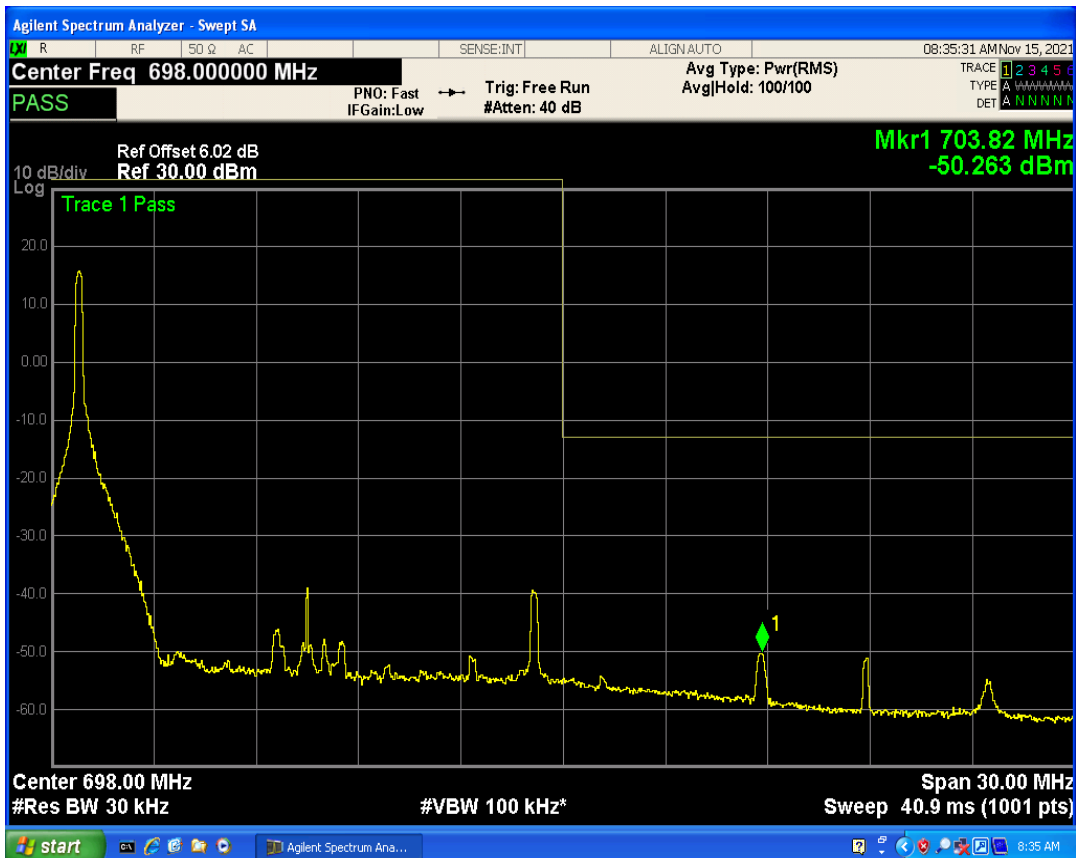

Band71 QAM16 BW=15MHz Channel=133397 RB Size=1 Position=#0