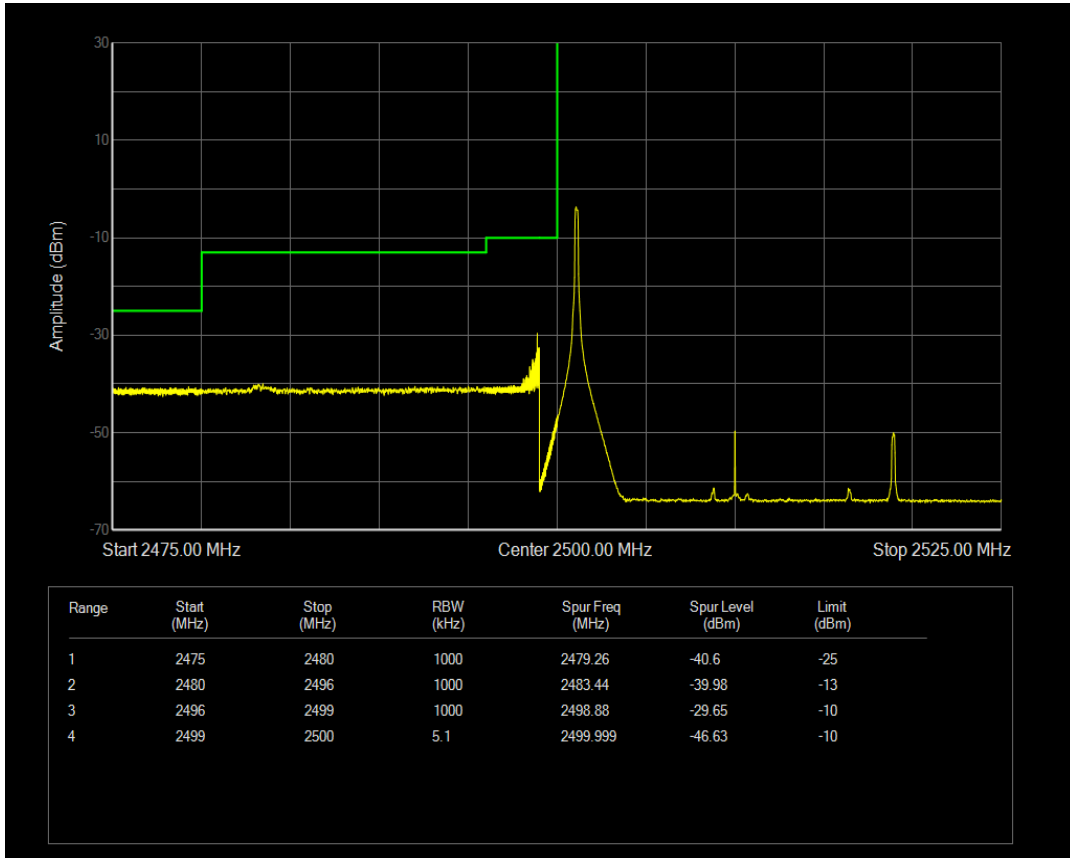

Band7 QAM16 BW=15MHz Channel=21375 RB Size=1 Position=#0

Band7 QPSK BW=15MHz Channel=21375 RB Size=75 Position=#0

Band7 QAM16 BW=15MHz Channel=21375 RB Size=1 Position=#Max

Band7 QPSK BW=20MHz Channel=20850 RB Size=1 Position=#0