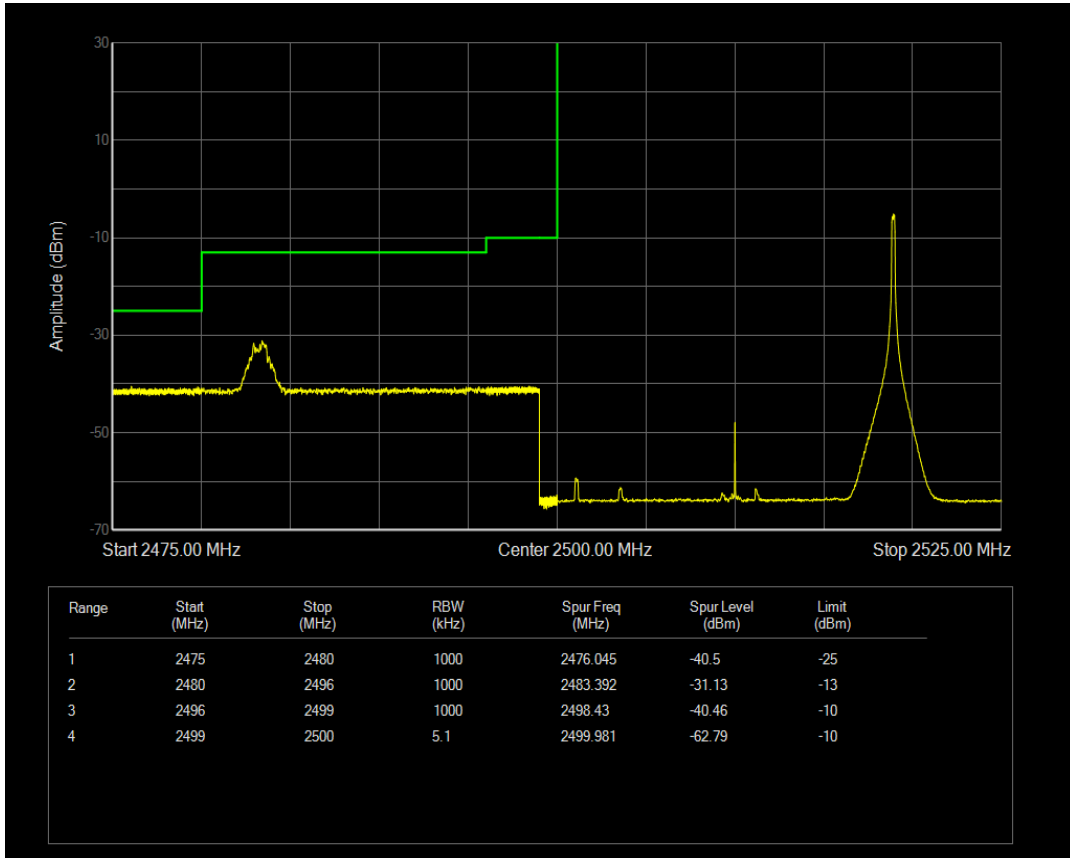

Band7 QAM16 BW=15MHz Channel=21375 RB Size=75 Position=#0

Band7 QPSK BW=20MHz Channel=20850 RB Size=1 Position=#Max

Band7 QAM16 BW=20MHz Channel=20850 RB Size=1 Position=#0

Band7 QPSK BW=20MHz Channel=20850 RB Size=100 Position=#0

Band7 QAM16 BW=20MHz Channel=20850 RB Size=100 Position=#0

Band7 QAM16 BW=20MHz Channel=20850 RB Size=1 Position=#Max

Band7 QPSK BW=20MHz Channel=21350 RB Size=1 Position=#0

Band7 QPSK BW=20MHz Channel=21350 RB Size=100 Position=#0