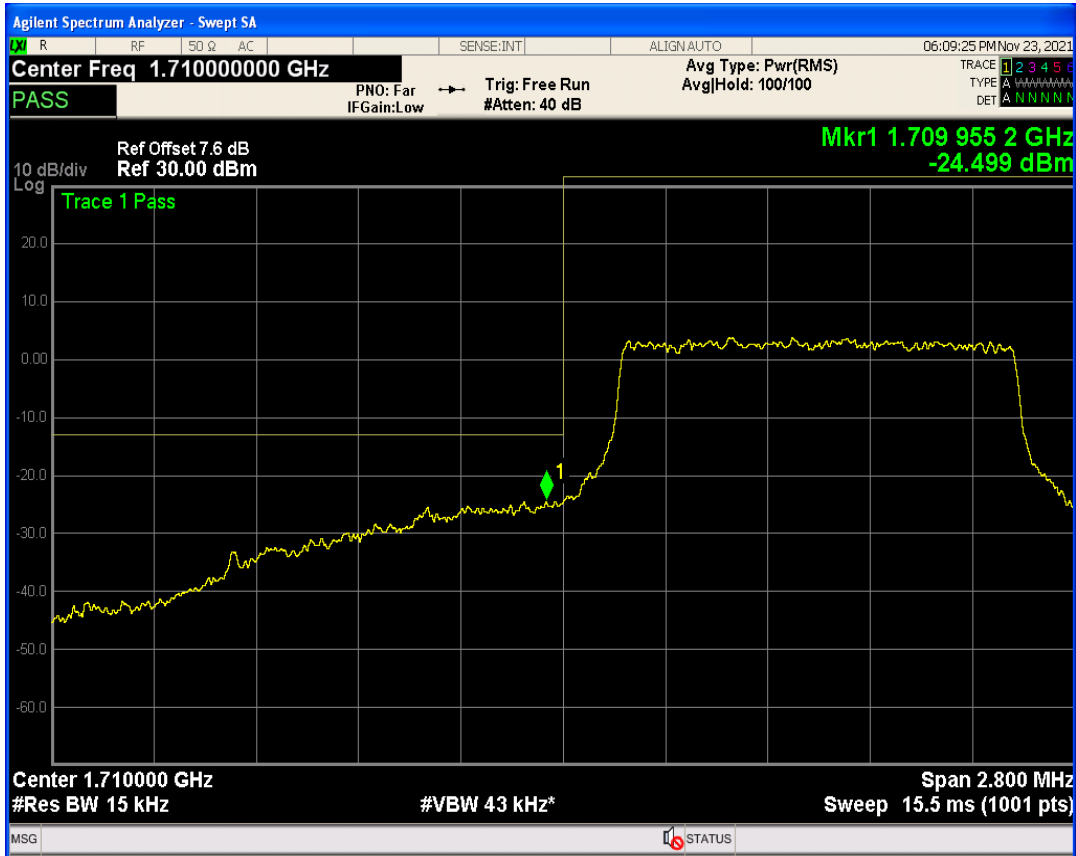

Band66 QAM16 BW=5MHz Channel=132647 RB Size=1 Position=#0

Band66 QPSK BW=1.4MHz Channel=132665 RB Size=1 Position=#Max

Band66 QPSK BW=1.4MHz Channel=132665 RB Size=6 Position=#0

Band66 QPSK BW=1.4MHz Channel=132665 RB Size=1 Position=#0

Band66 QPSK BW=1.4MHz Channel=131979 RB Size=1 Position=#Max

Band66 QPSK BW=1.4MHz Channel=131979 RB Size=6 Position=#0

Band66 QPSK BW=15MHz Channel=132047 RB Size=75 Position=#0

Band66 QPSK BW=15MHz Channel=132047 RB Size=1 Position=#Max