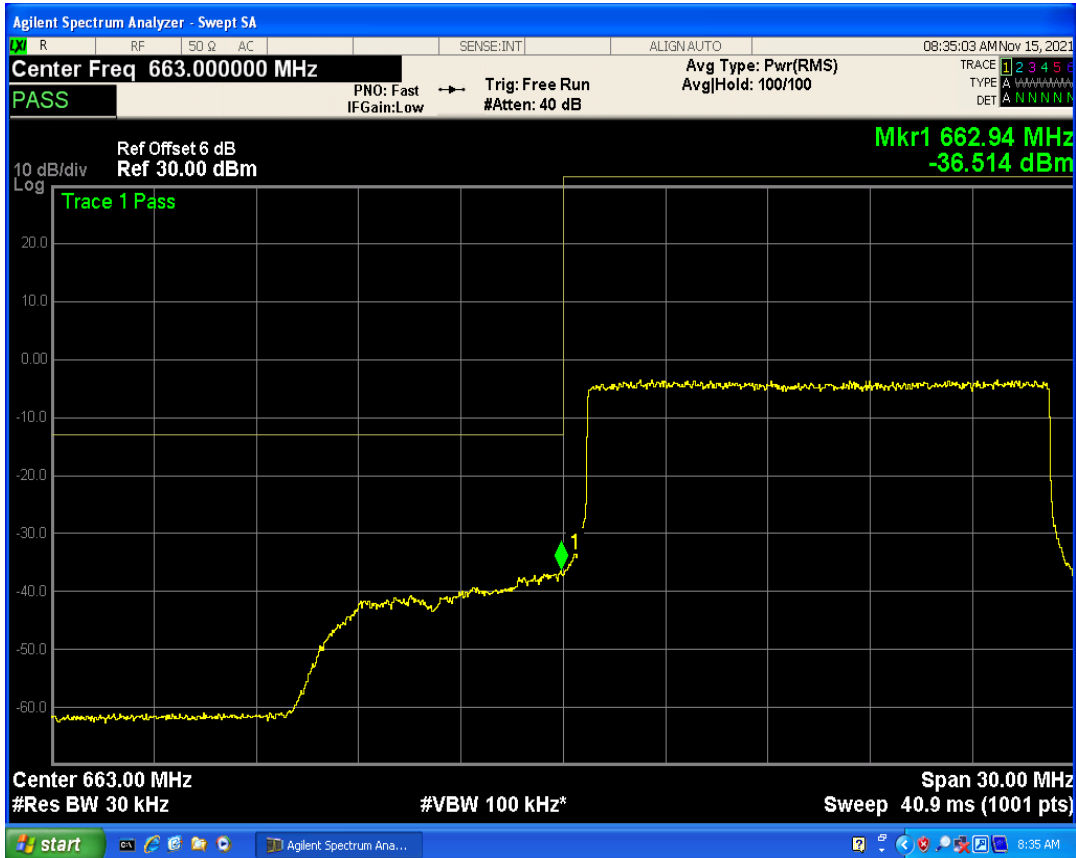

Band71 QAM16 BW=15MHz Channel=133197 RB Size=75 Position=#0