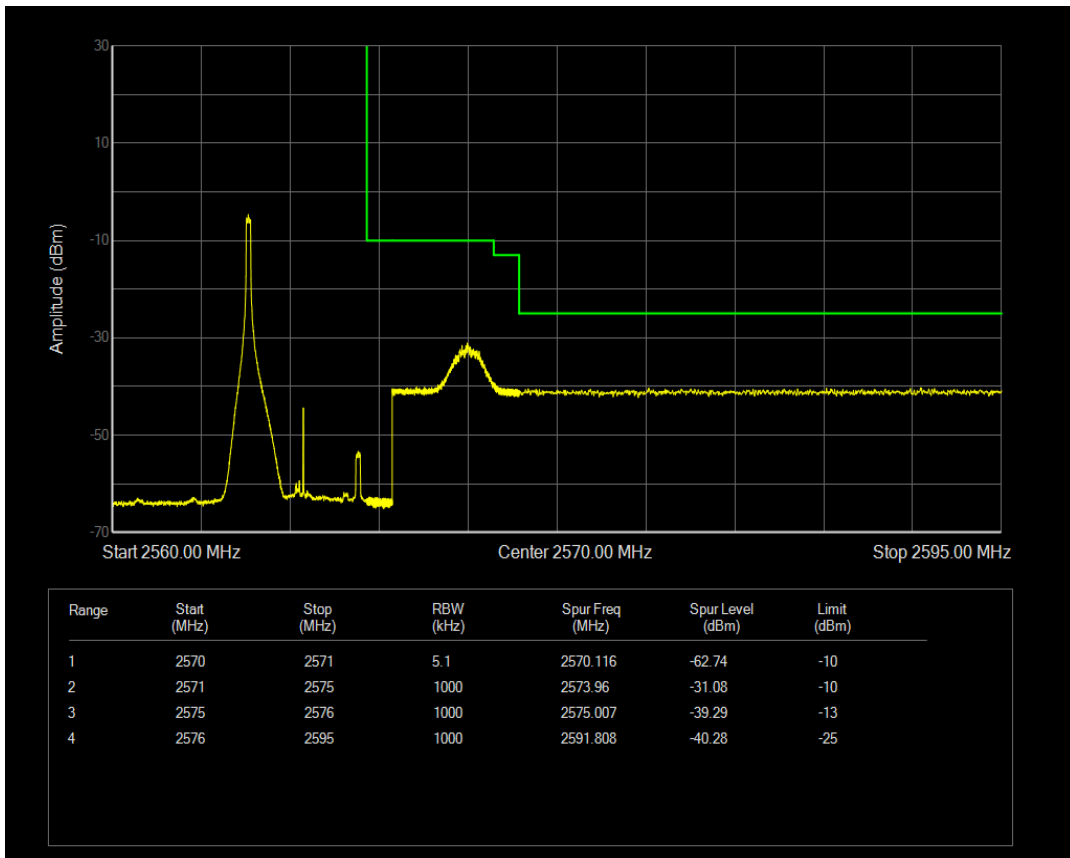

Band7 QAM16 BW=5MHz Channel=21425 RB Size=1 Position=#0