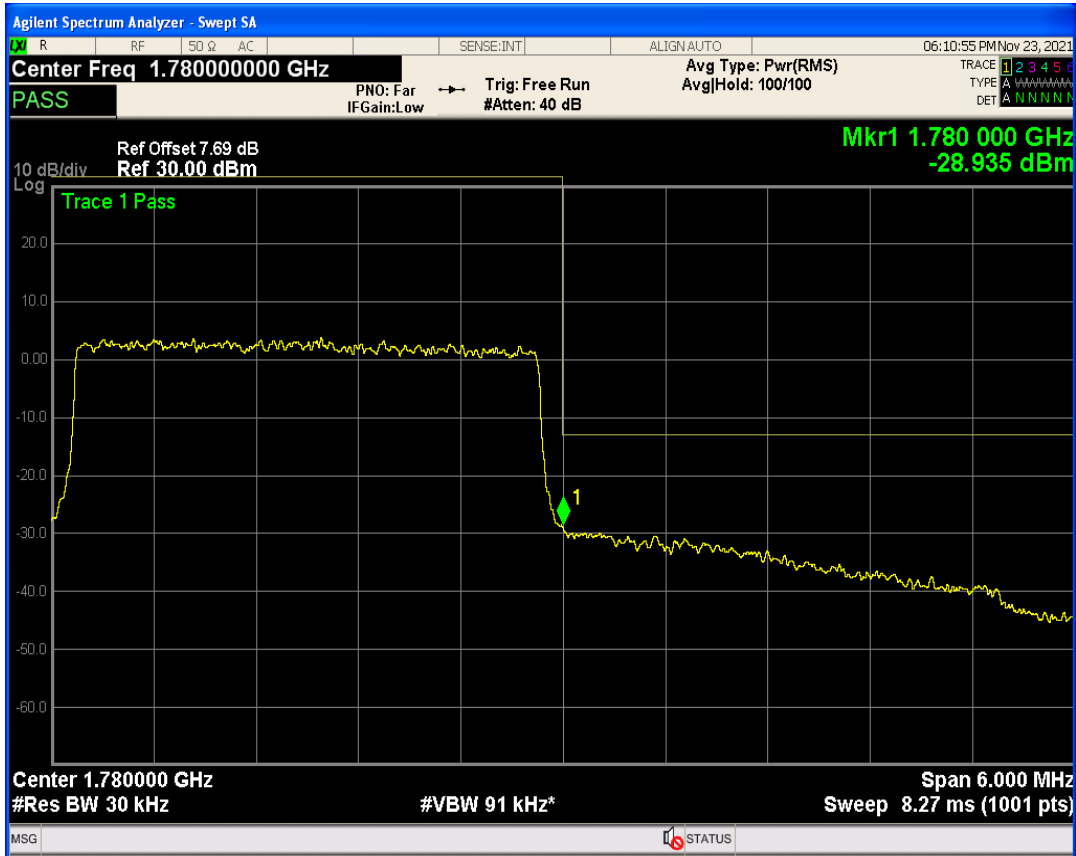

Band66 QPSK BW=3MHz Channel=132657 RB Size=15 Position=#0