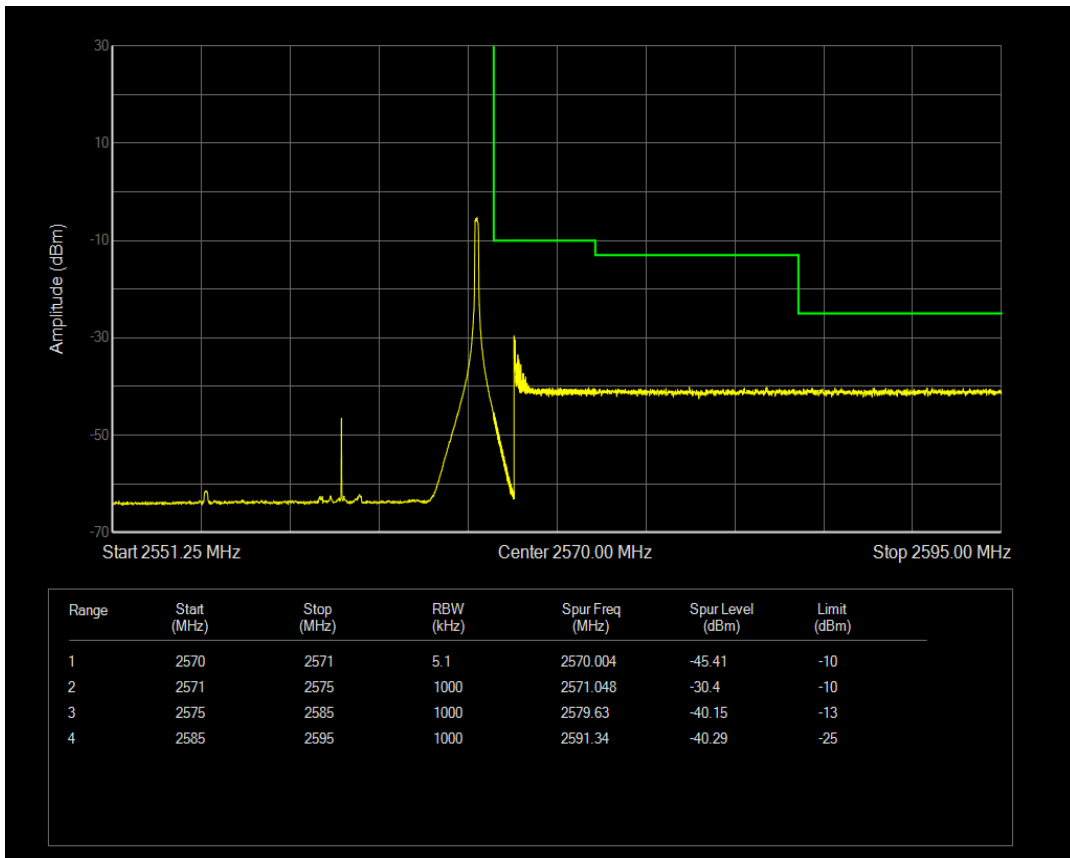

Band7 QAM16 BW=15MHz Channel=21375 RB Size=1 Position=#Max