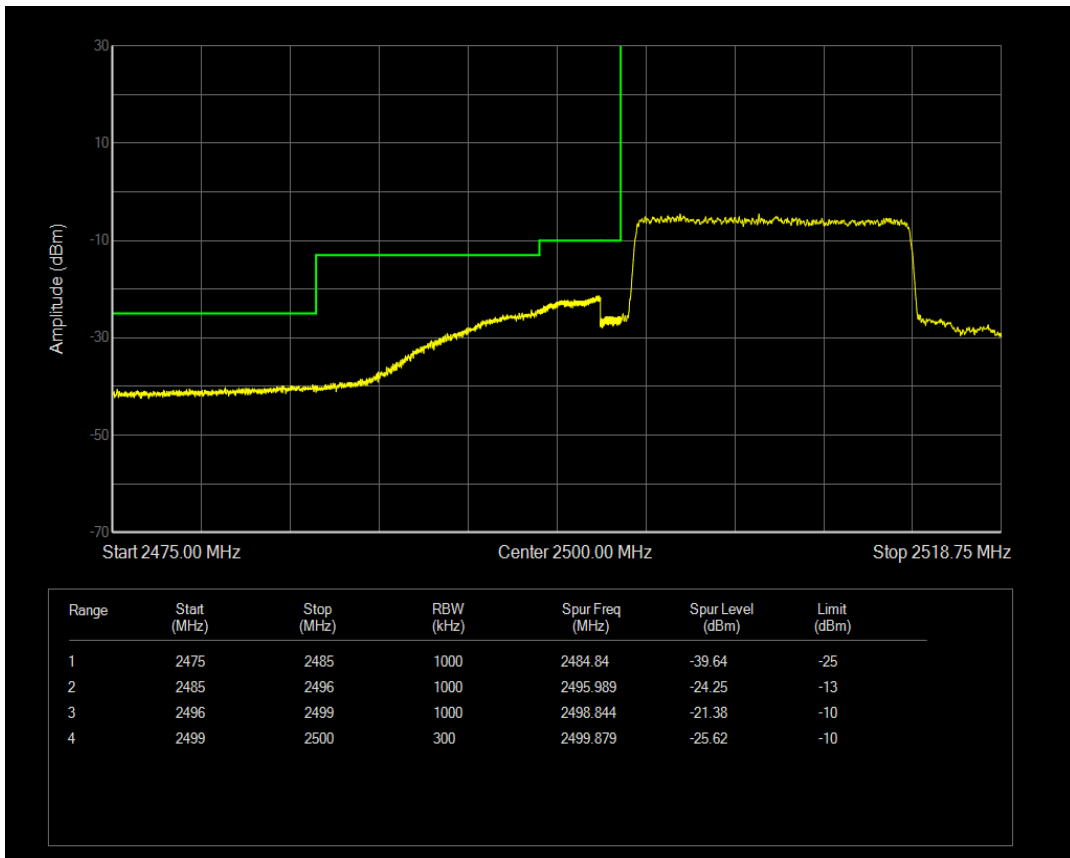

Band7 QAM16 BW=10MHz Channel=20800 RB Size=50 Position=#0

Band7 QAM16 BW=10MHz Channel=20800 RB Size=1 Position=#Max

Band7 QPSK BW=10MHz Channel=21400 RB Size=1 Position=#0

Band7 QPSK BW=10MHz Channel=21400 RB Size=50 Position=#0

Band7 QPSK BW=10MHz Channel=21400 RB Size=1 Position=#Max

Band7 QAM16 BW=10MHz Channel=21400 RB Size=1 Position=#Max

Band7 QAM16 BW=10MHz Channel=21400 RB Size=1 Position=#0

Band7 QAM16 BW=10MHz Channel=21400 RB Size=50 Position=#0

Band7 QPSK BW=15MHz Channel=20825 RB Size=1 Position=#Max

Band7 QPSK BW=15MHz Channel=20825 RB Size=1 Position=#0

Band7 QPSK BW=15MHz Channel=20825 RB Size=75 Position=#0

Band7 QAM16 BW=15MHz Channel=20825 RB Size=1 Position=#0