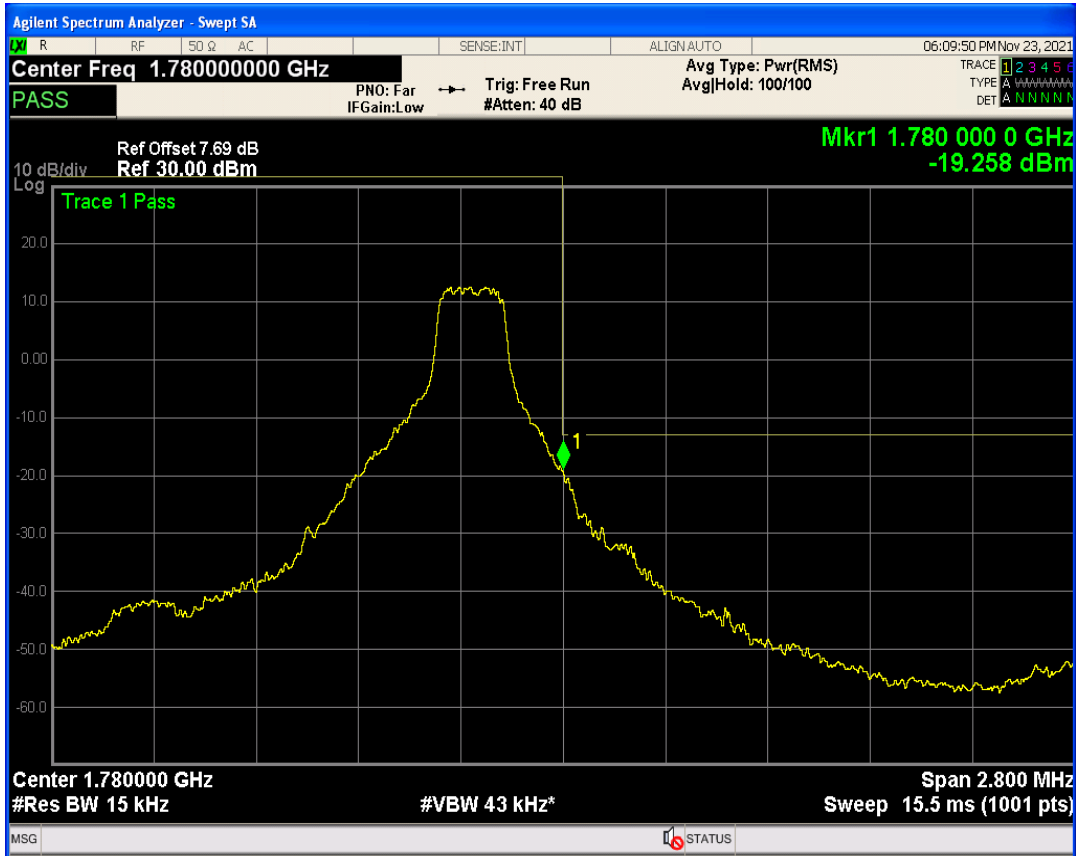

Band66 QPSK BW=1.4MHz Channel=132665 RB Size=1 Position=#Max