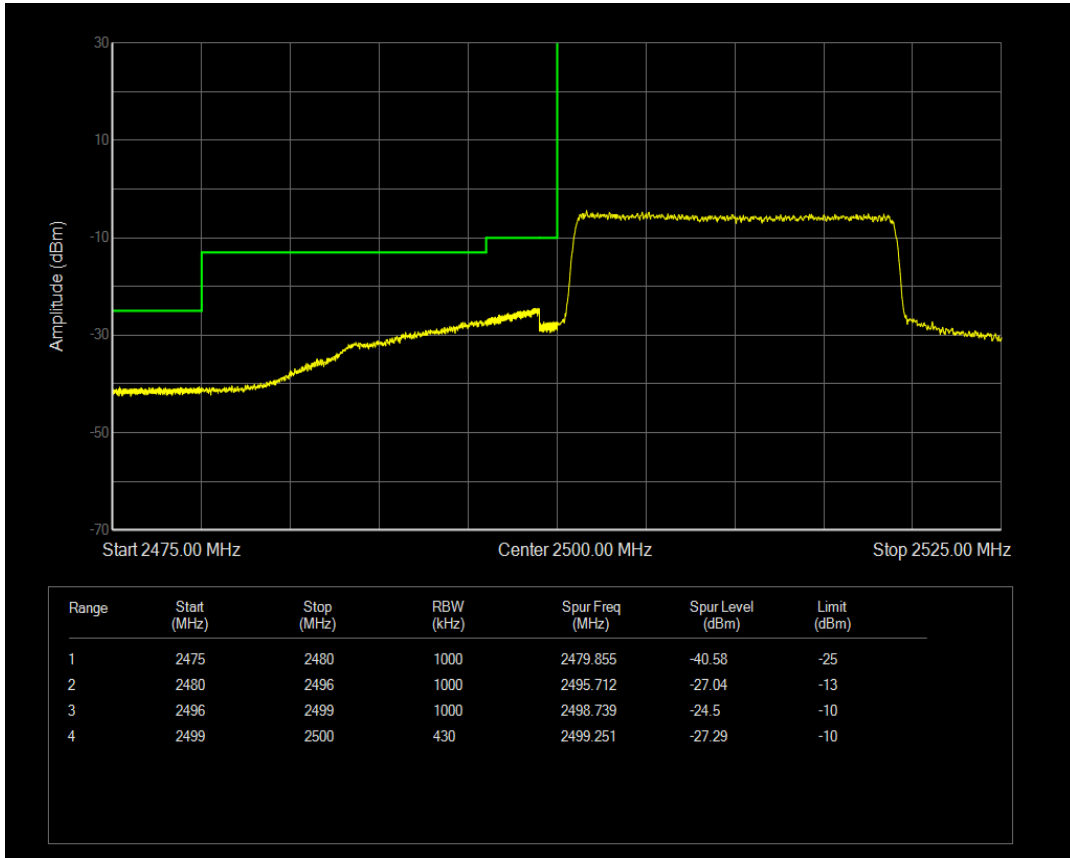

Band7 QAM16 BW=15MHz Channel=21375 RB Size=75 Position=#0

Band7 QPSK BW=20MHz Channel=20850 RB Size=1 Position=#Max

Band7 QAM16 BW=20MHz Channel=20850 RB Size=1 Position=#0

Band7 QPSK BW=20MHz Channel=20850 RB Size=100 Position=#0

Band7 QAM16 BW=20MHz Channel=20850 RB Size=100 Position=#0

Band7 QAM16 BW=20MHz Channel=20850 RB Size=1 Position=#Max

Band7 QPSK BW=20MHz Channel=21350 RB Size=1 Position=#0

Band7 QPSK BW=20MHz Channel=21350 RB Size=100 Position=#0