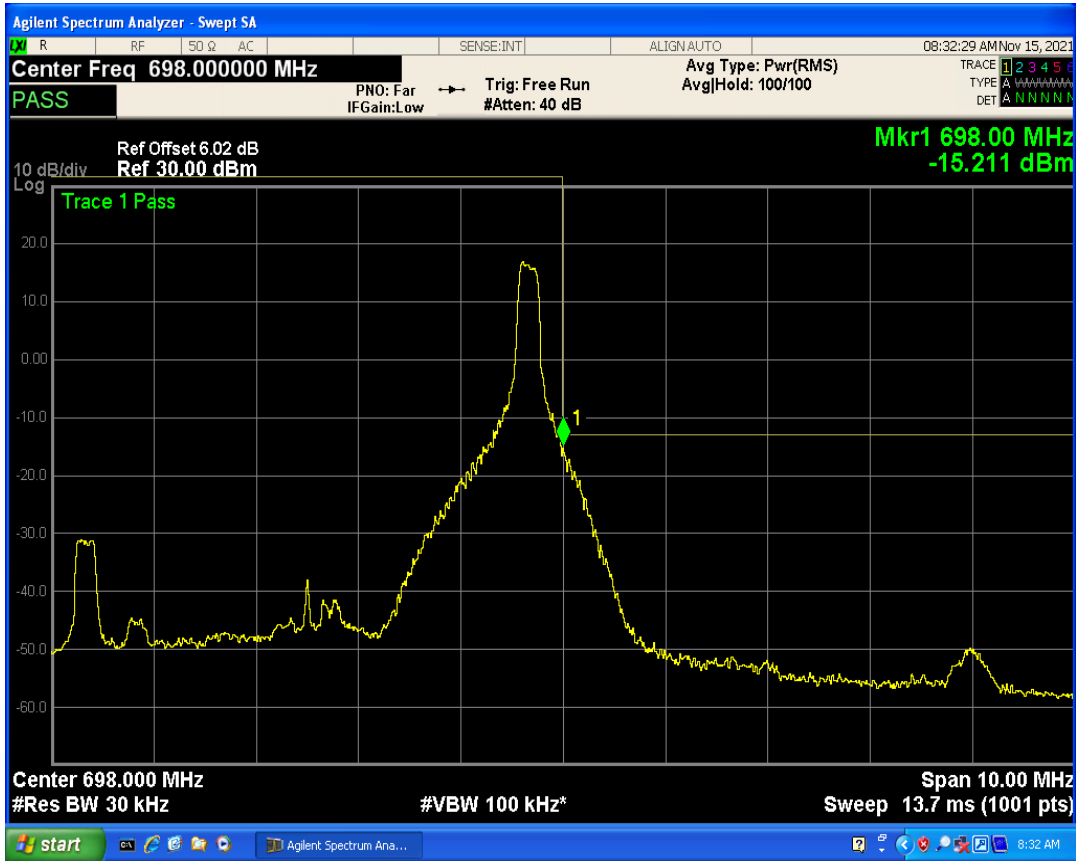

Band71 QAM16 BW=5MHz Channel=133147 RB Size=1 Position=#Max

Band71 QAM16 BW=5MHz Channel=133147 RB Size=25 Position=#0

Band71 QPSK BW=5MHz Channel=133447 RB Size=1 Position=#0

Band71 QPSK BW=5MHz Channel=133447 RB Size=1 Position=#Max