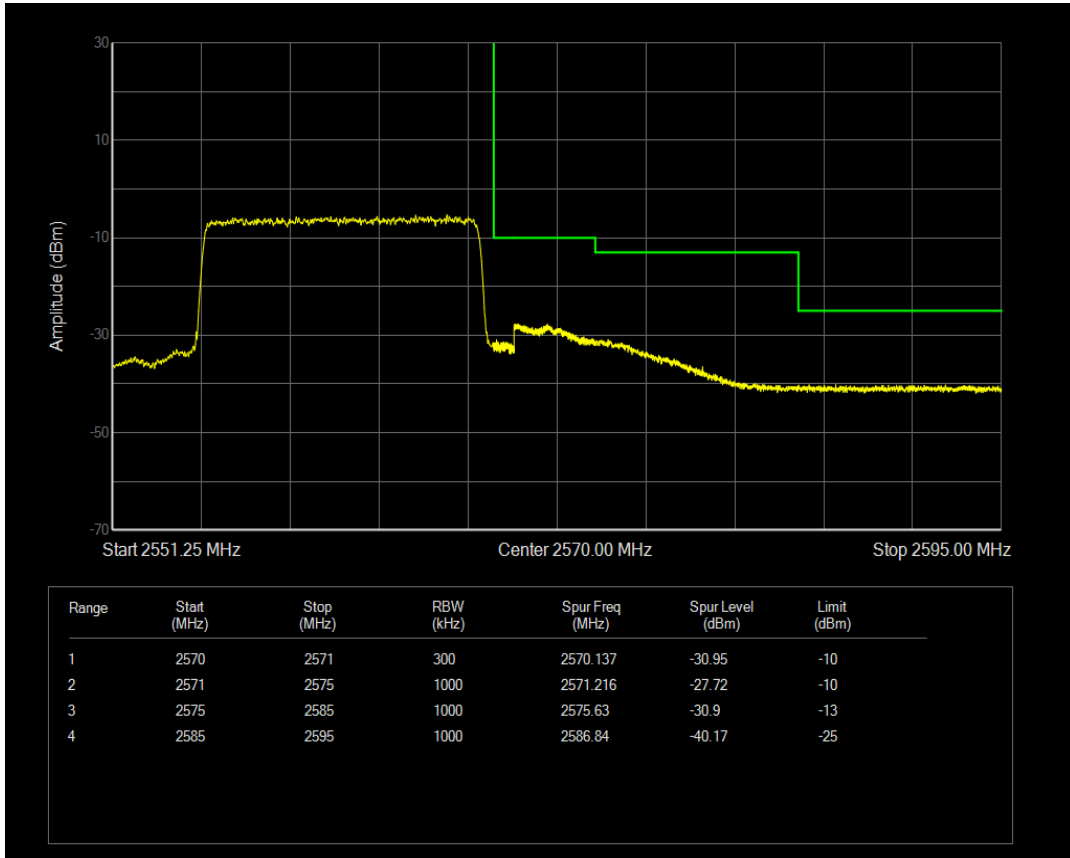

Band7 QPSK BW=15MHz Channel=21375 RB Size=75 Position=#0