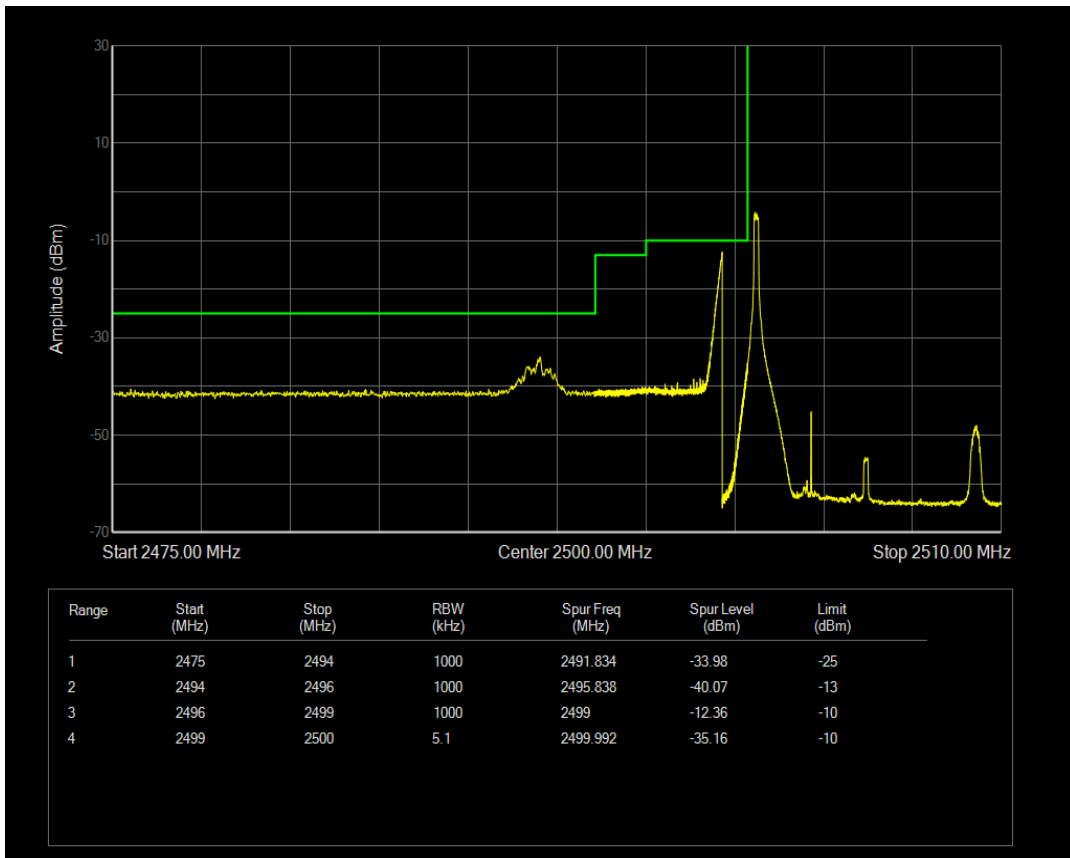

Band7 QAM16 BW=5MHz Channel=20775 RB Size=1 Position=#0