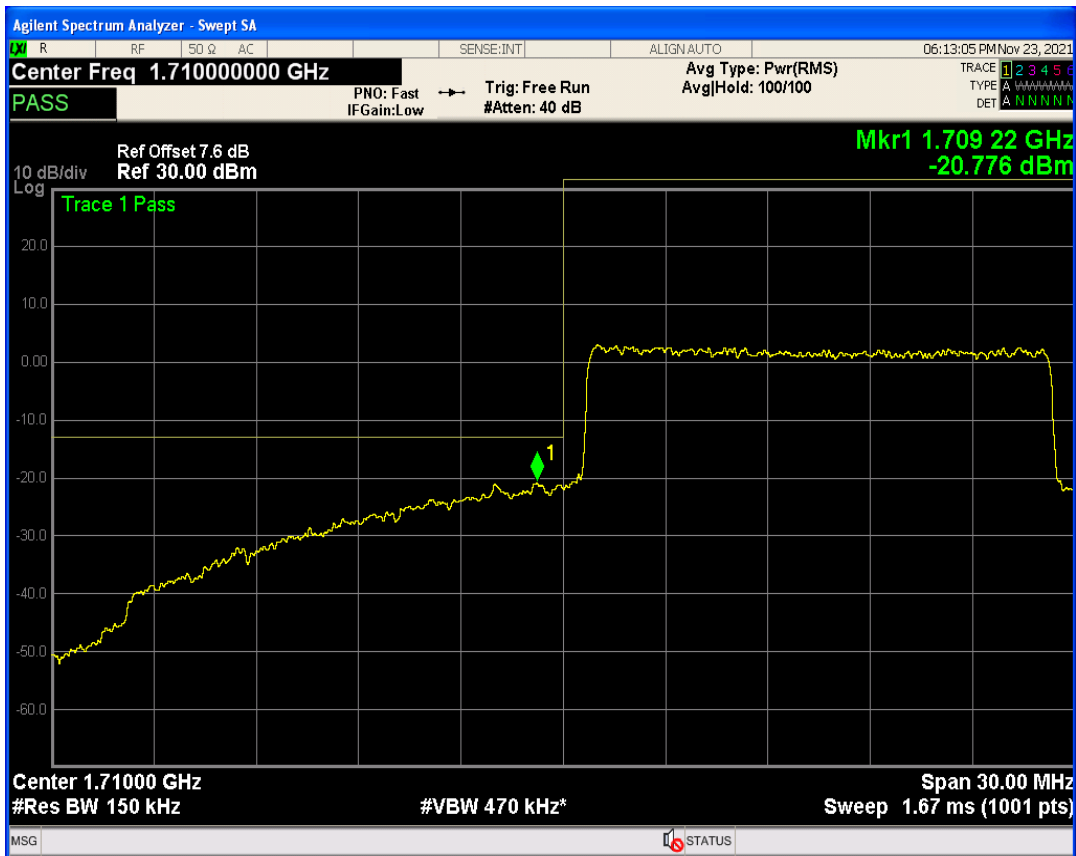

Band66 QPSK BW=15MHz Channel=132047 RB Size=75 Position=#0