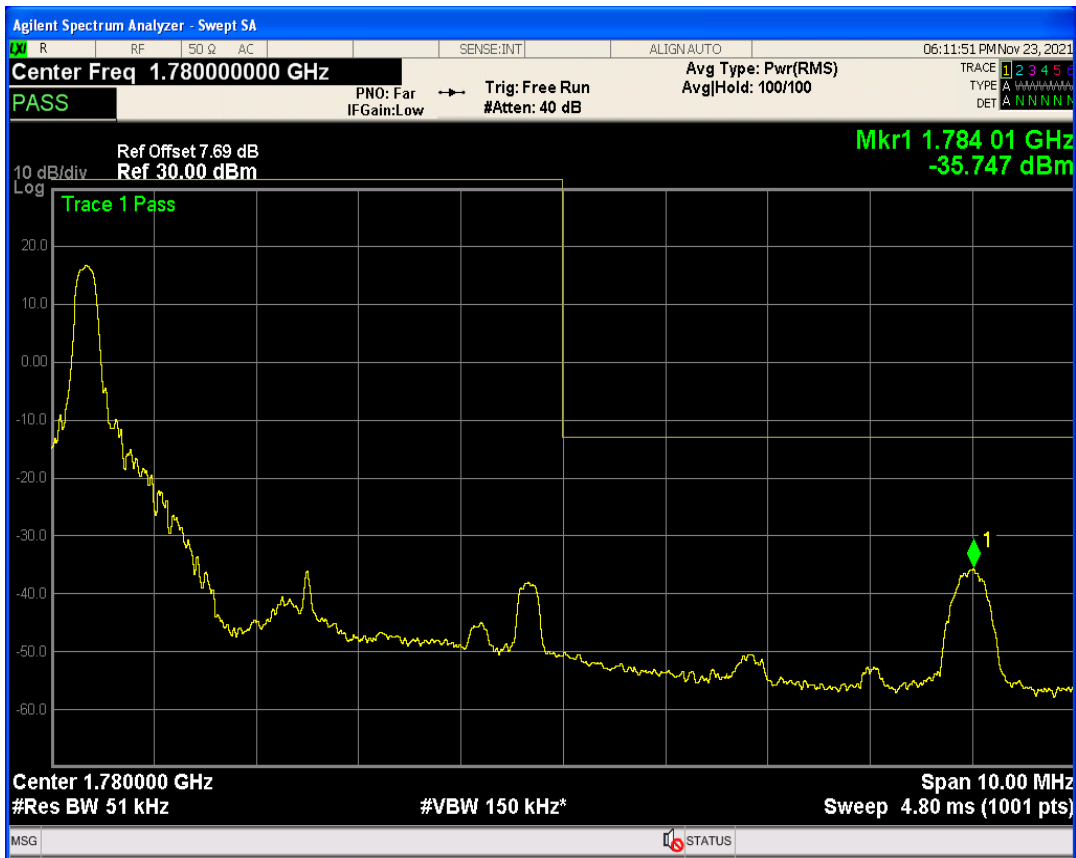

Band66 QAM16 BW=5MHz Channel=132647 RB Size=1 Position=#0