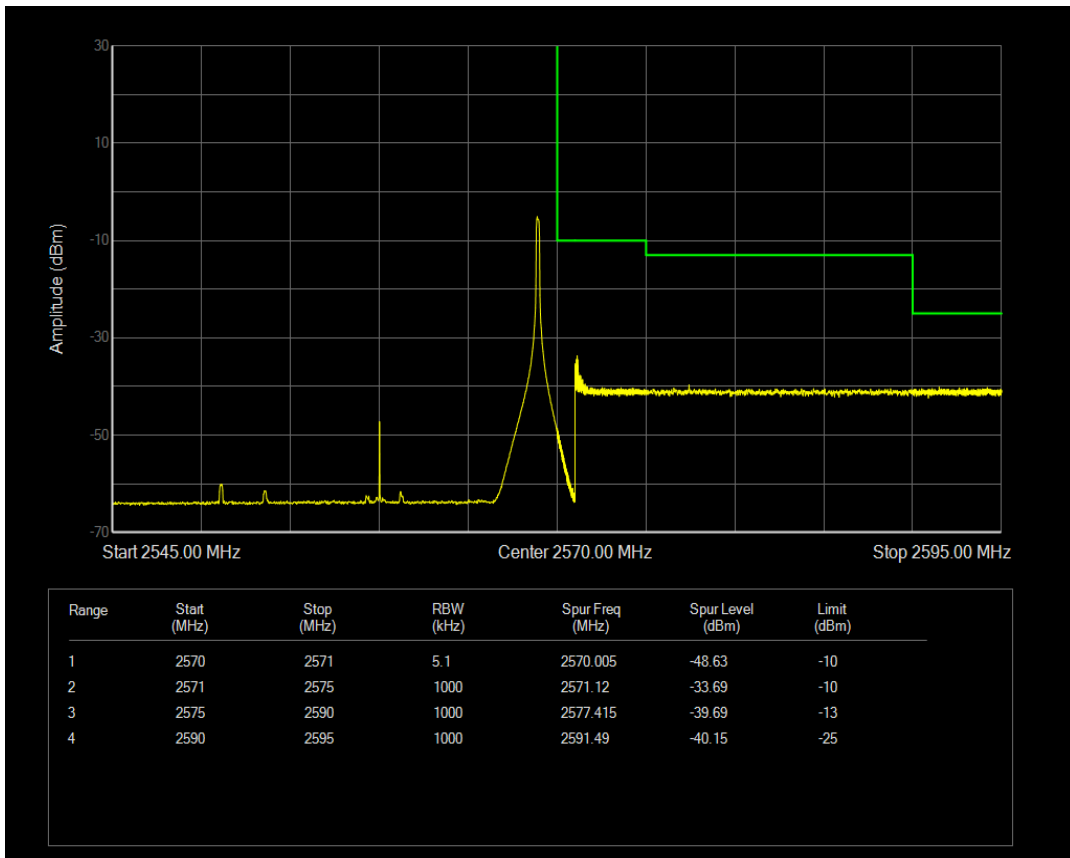

Band7 QAM16 BW=20MHz Channel=21350 RB Size=1 Position=#Max