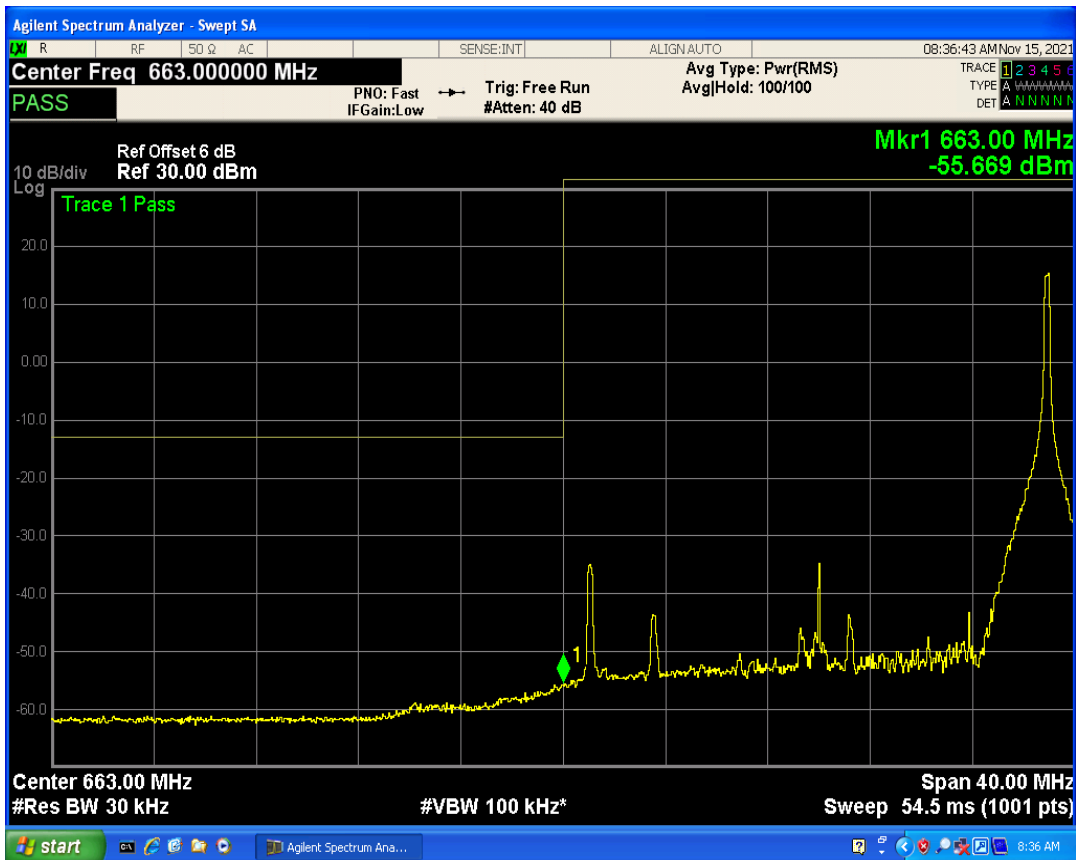

Band71 QAM16 BW=20MHz Channel=133222 RB Size=1 Position=#Max