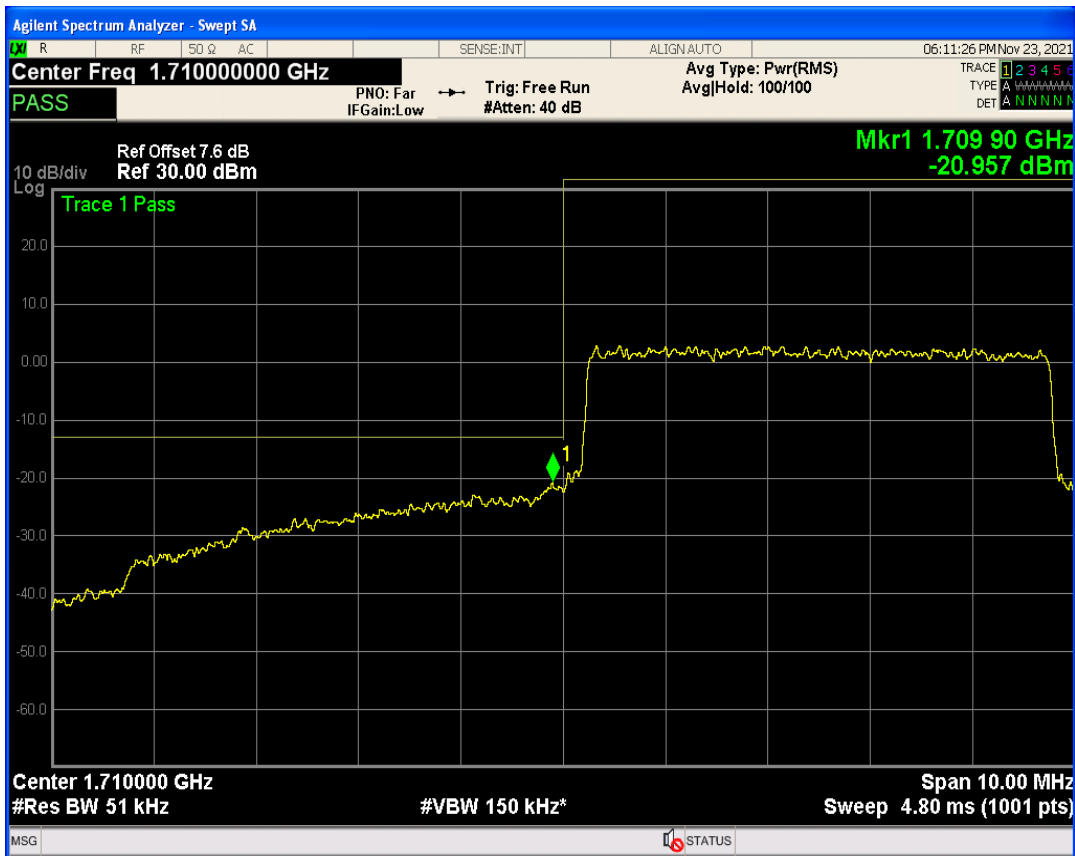

Band66 QPSK BW=5MHz Channel=131997 RB Size=25 Position=#0