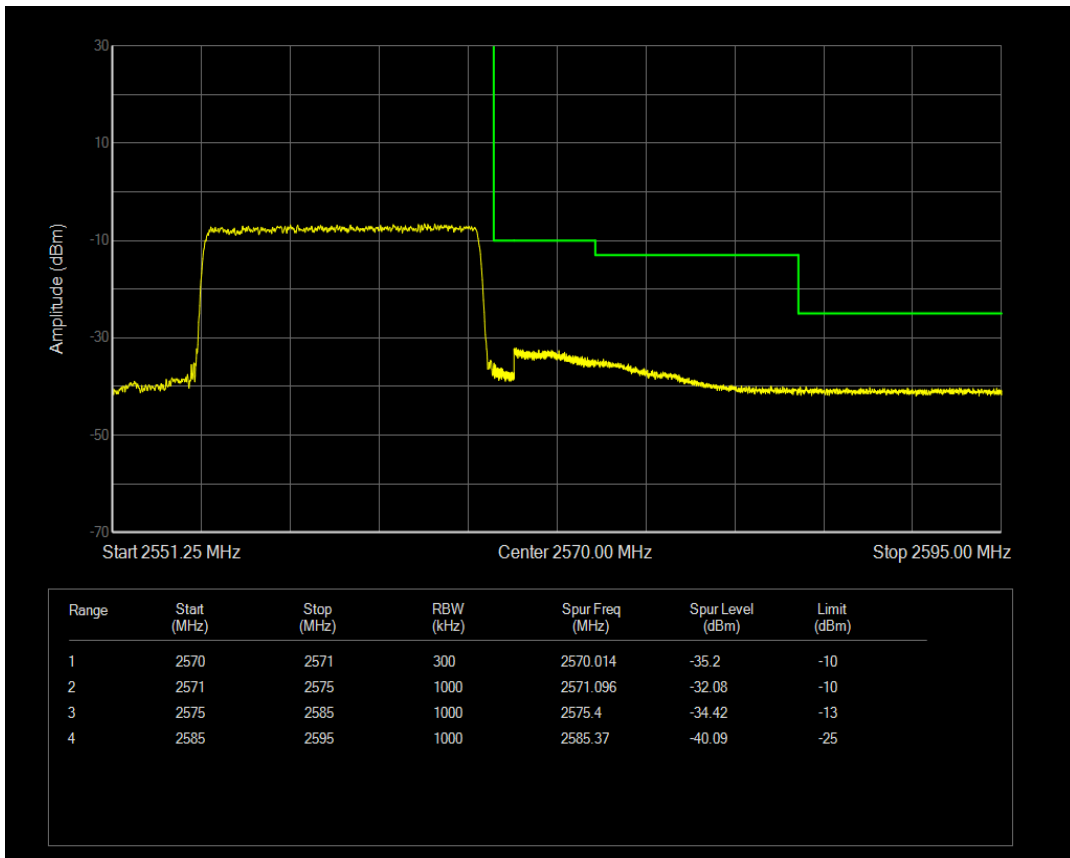

Band7 QAM16 BW=15MHz Channel=21375 RB Size=1 Position=#0

Band7 QPSK BW=15MHz Channel=21375 RB Size=75 Position=#0

Band7 QAM16 BW=15MHz Channel=21375 RB Size=1 Position=#Max

Band7 QPSK BW=20MHz Channel=20850 RB Size=1 Position=#0

Band7 QAM16 BW=15MHz Channel=21375 RB Size=75 Position=#0

Band7 QPSK BW=20MHz Channel=20850 RB Size=1 Position=#Max

Band7 QAM16 BW=20MHz Channel=20850 RB Size=1 Position=#0

Band7 QPSK BW=20MHz Channel=20850 RB Size=100 Position=#0