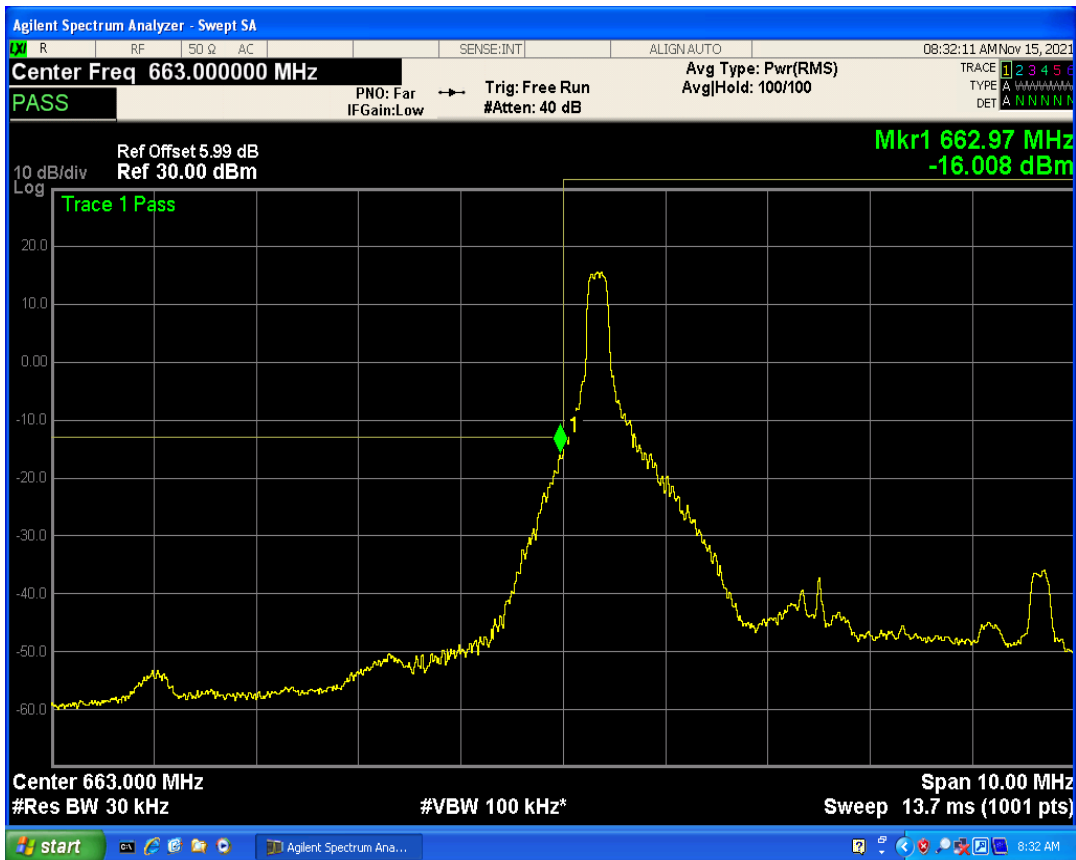

Band71 QAM16 BW=5MHz Channel=133147 RB Size=1 Position=#0