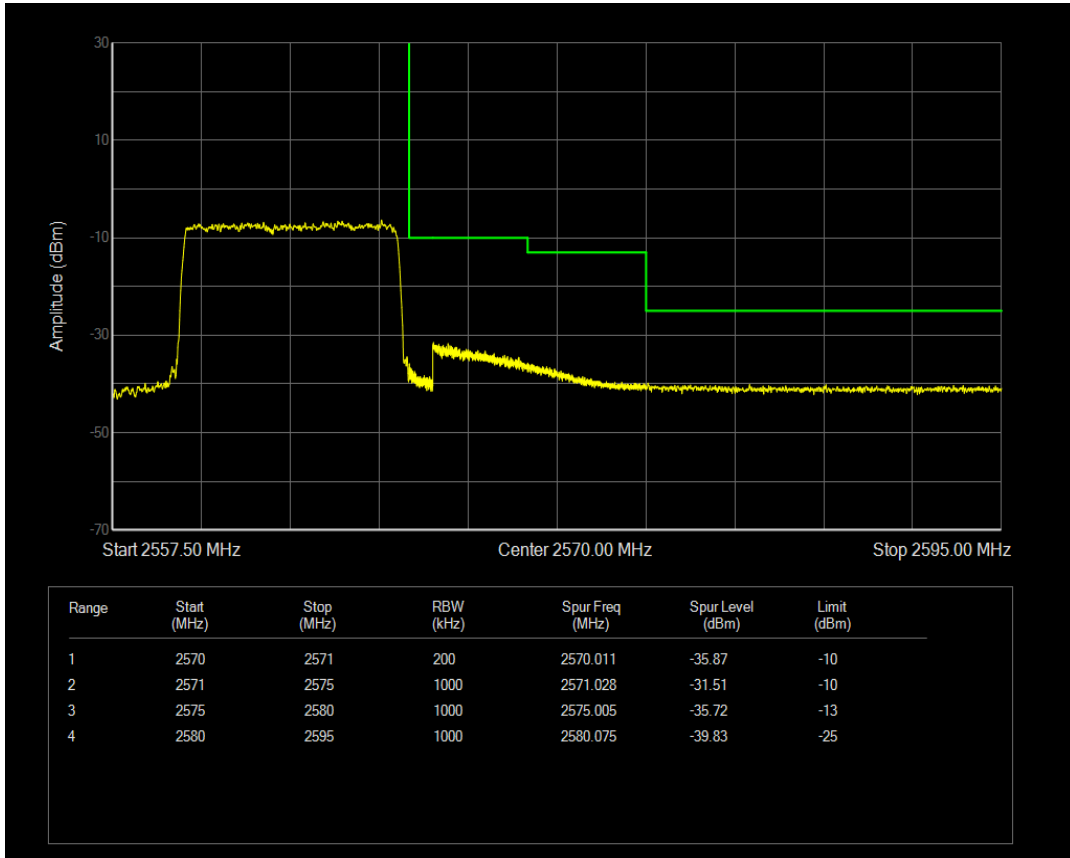

Band7 QPSK BW=10MHz Channel=21400 RB Size=1 Position=#Max

Band7 QAM16 BW=10MHz Channel=21400 RB Size=1 Position=#Max

Band7 QAM16 BW=10MHz Channel=21400 RB Size=1 Position=#0

Band7 QAM16 BW=10MHz Channel=21400 RB Size=50 Position=#0