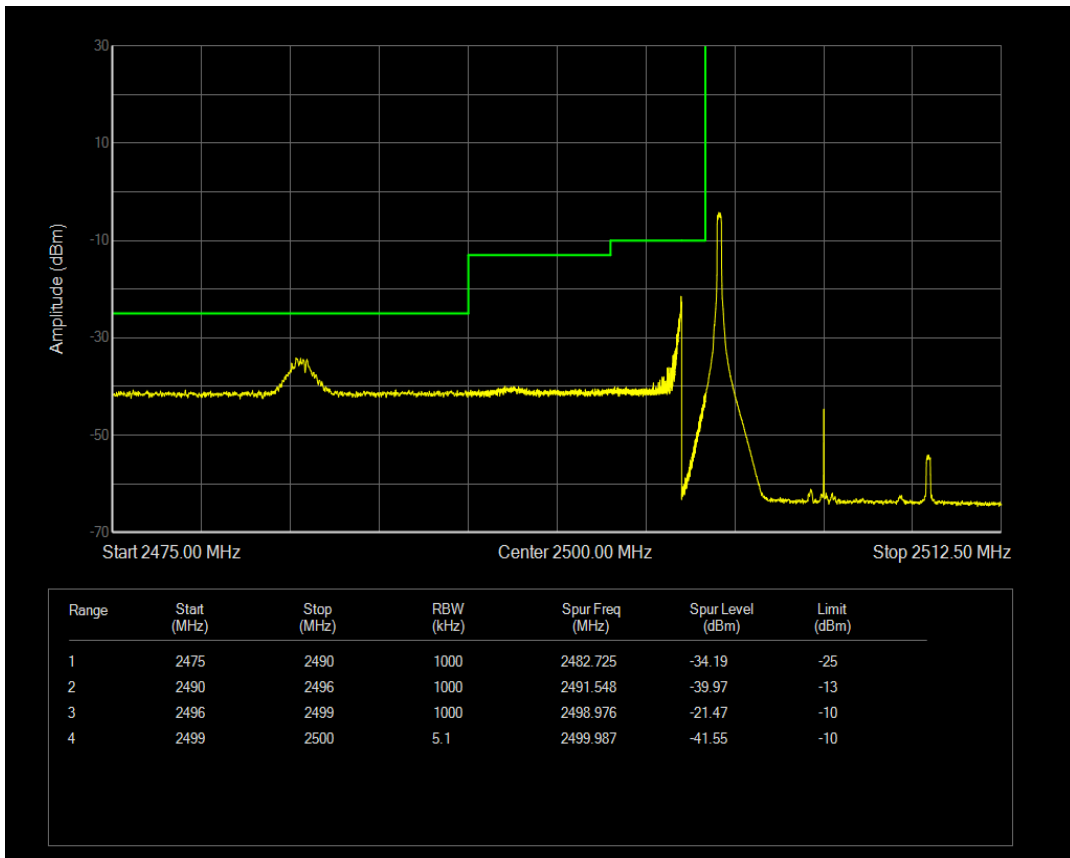

Band7 QAM16 BW=10MHz Channel=20800 RB Size=1 Position=#0