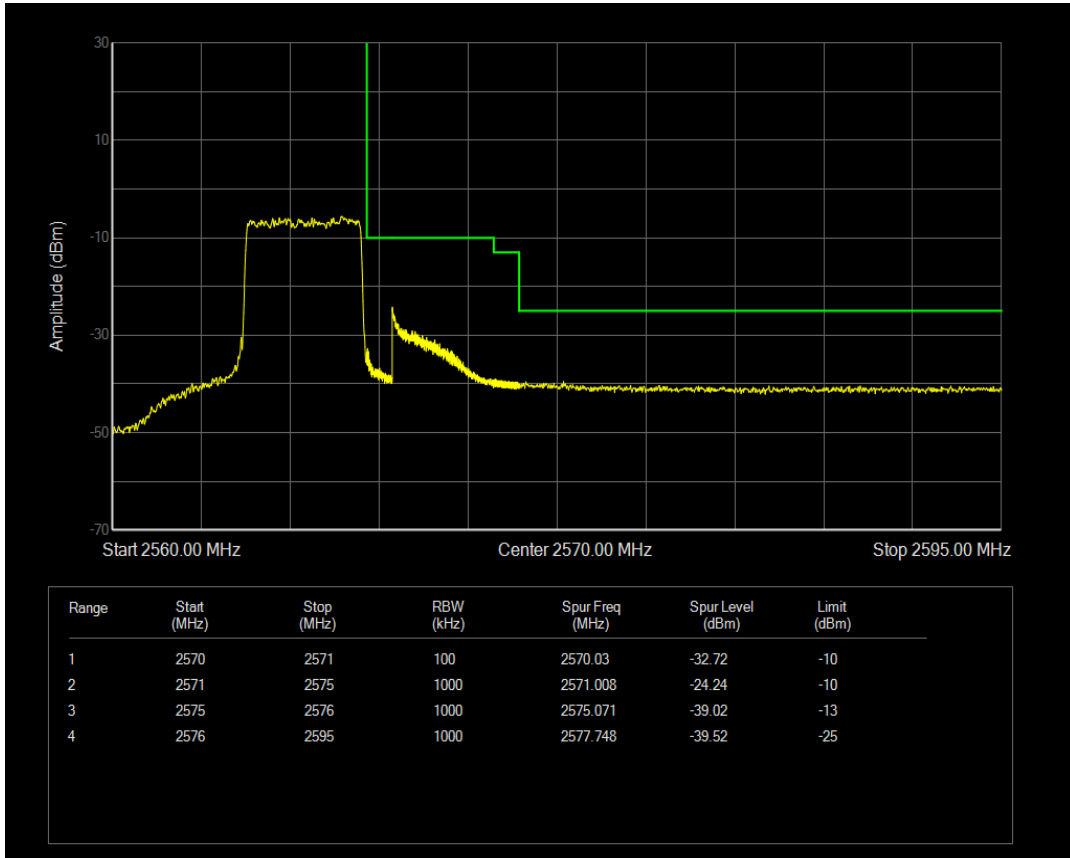

Band7 QPSK BW=5MHz Channel=21425 RB Size=25 Position=#0