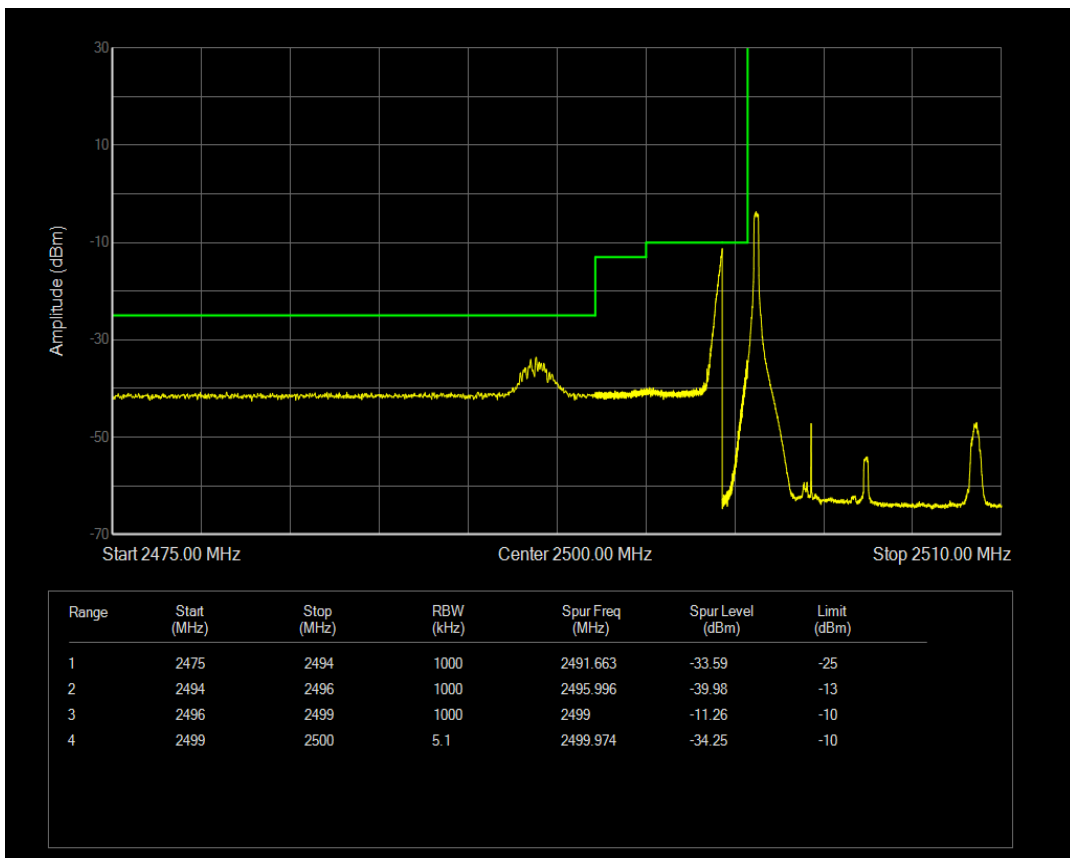

Band7 QPSK BW=5MHz Channel=20775 RB Size=1 Position=#0