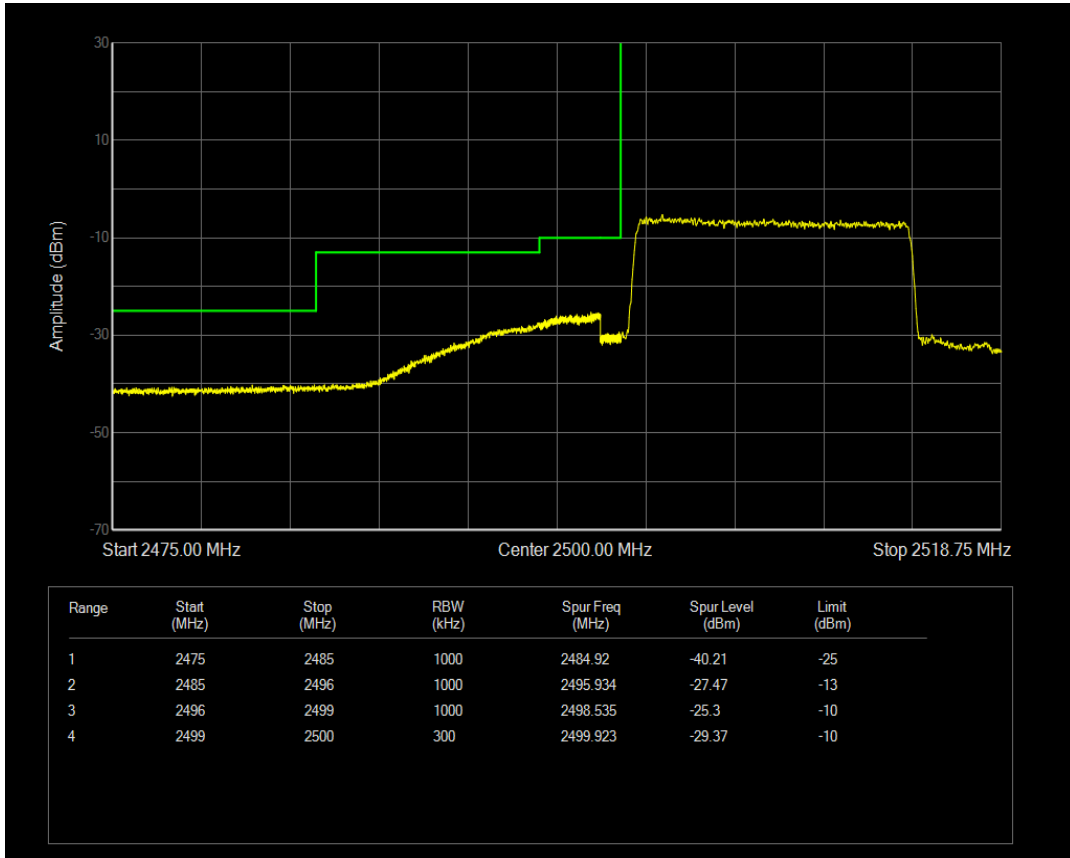

Band7 QAM16 BW=15MHz Channel=20825 RB Size=75 Position=#0