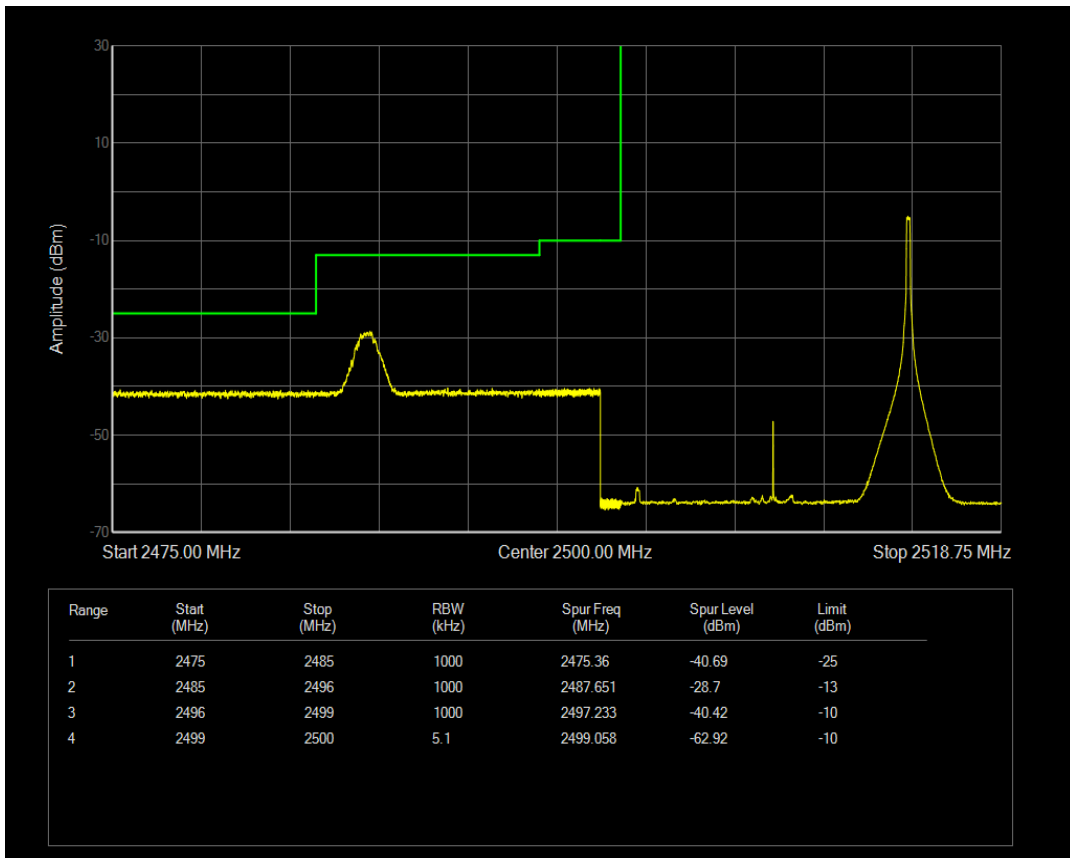

Band7 QAM16 BW=15MHz Channel=20825 RB Size=1 Position=#Max