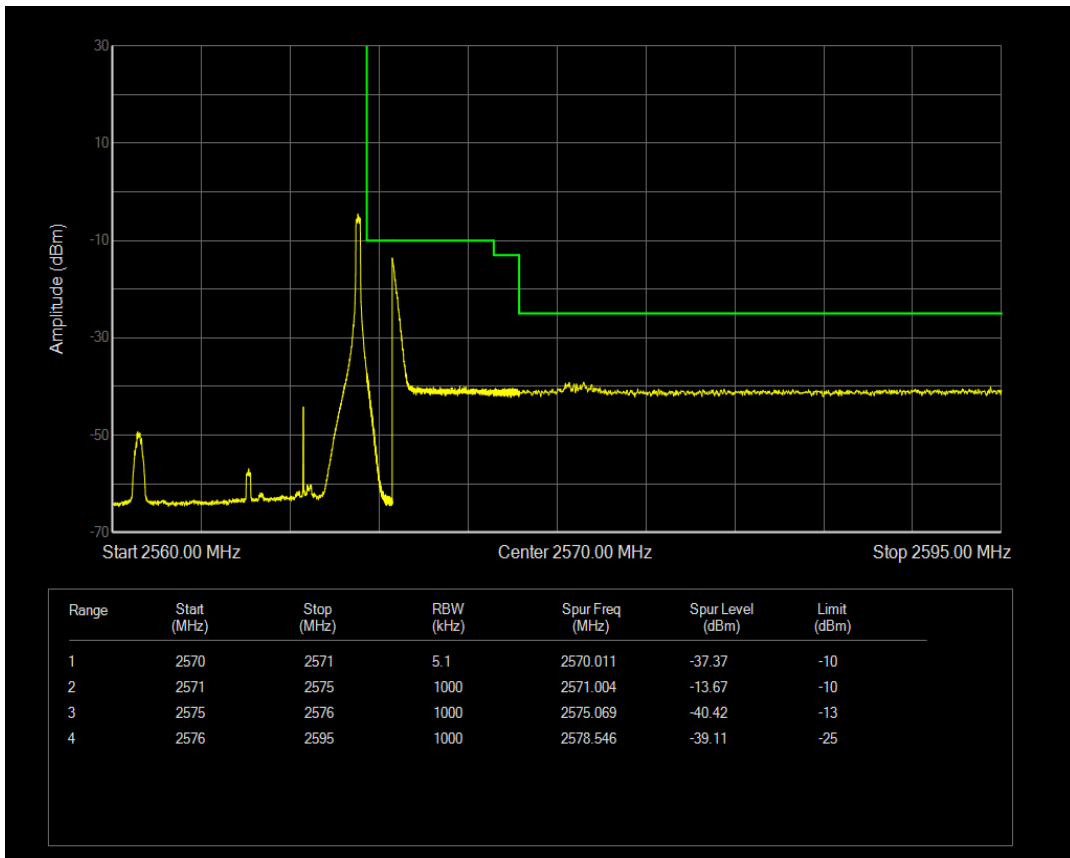

Band7 QAM16 BW=5MHz Channel=21425 RB Size=1 Position=#Max