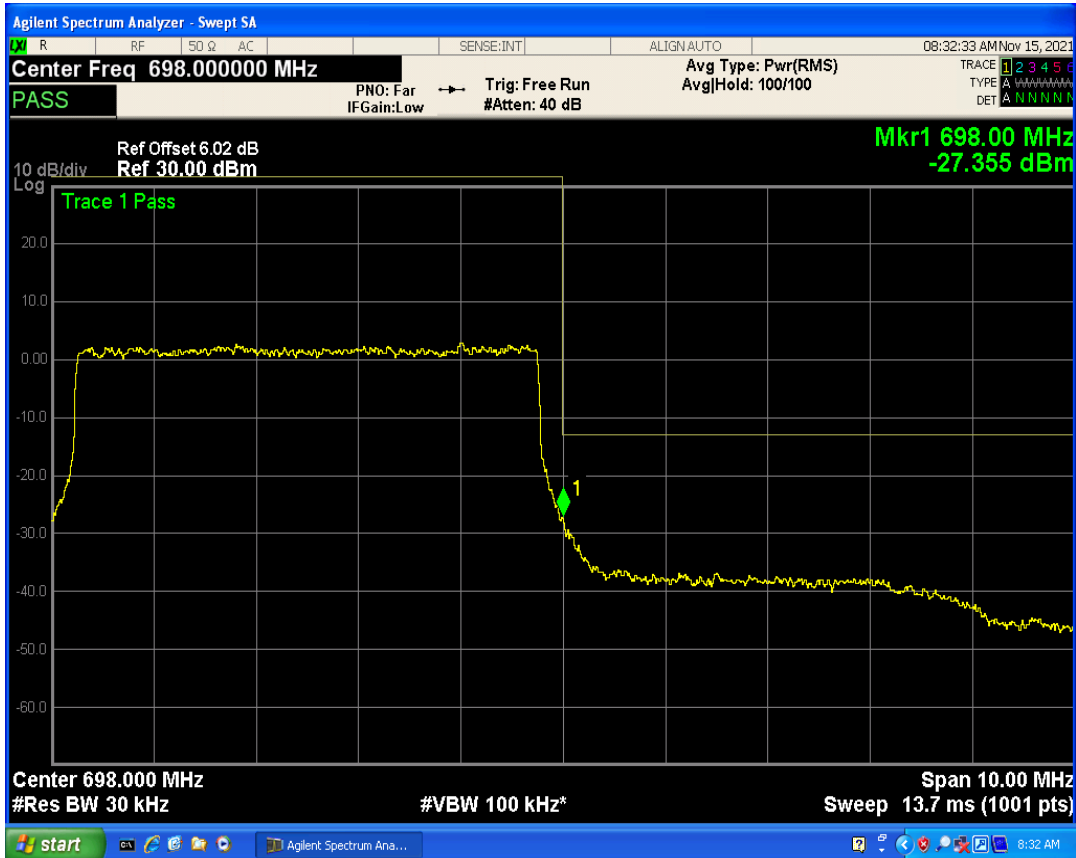

Band71 QPSK BW=5MHz Channel=133447 RB Size=25 Position=#0