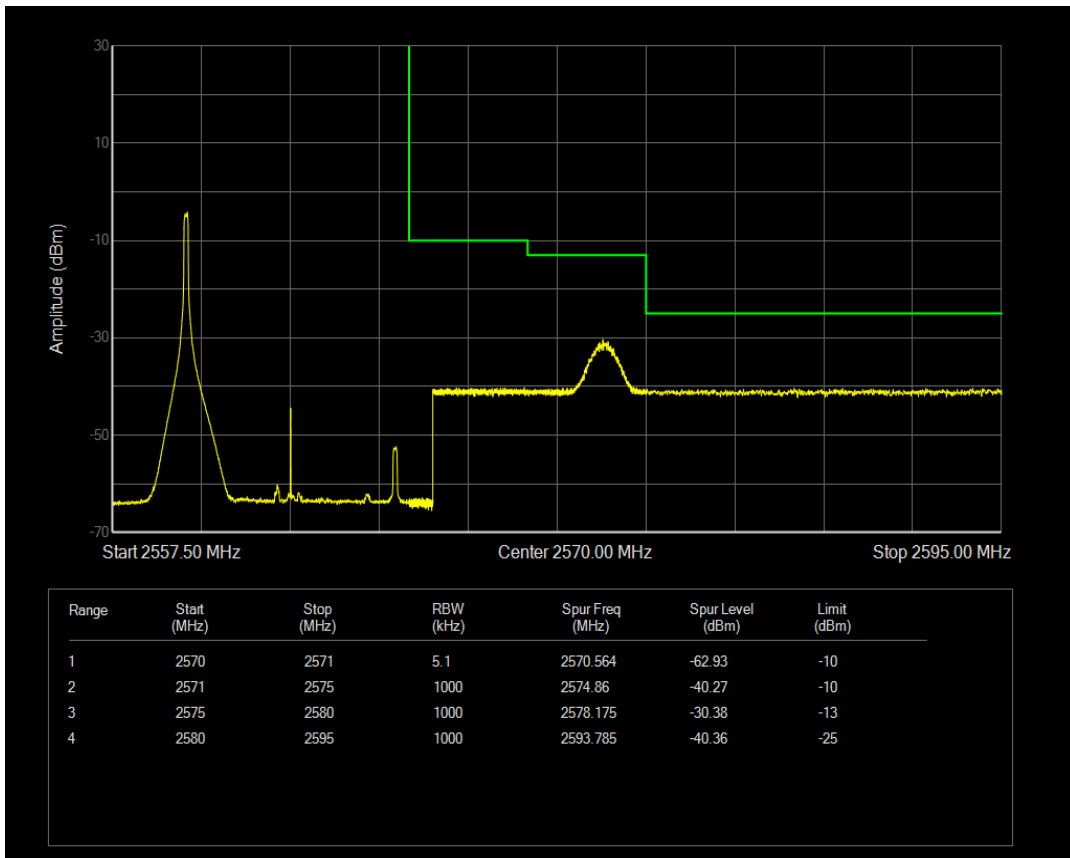

Band7 QAM16 BW=5MHz Channel=21425 RB Size=25 Position=#0

Band7 QPSK BW=10MHz Channel=20800 RB Size=1 Position=#Max

Band7 QAM16 BW=10MHz Channel=20800 RB Size=1 Position=#0

Band7 QPSK BW=10MHz Channel=20800 RB Size=50 Position=#0

Band7 QAM16 BW=10MHz Channel=20800 RB Size=50 Position=#0

Band7 QAM16 BW=10MHz Channel=20800 RB Size=1 Position=#Max

Band7 QPSK BW=10MHz Channel=21400 RB Size=1 Position=#0

Band7 QPSK BW=10MHz Channel=21400 RB Size=50 Position=#0