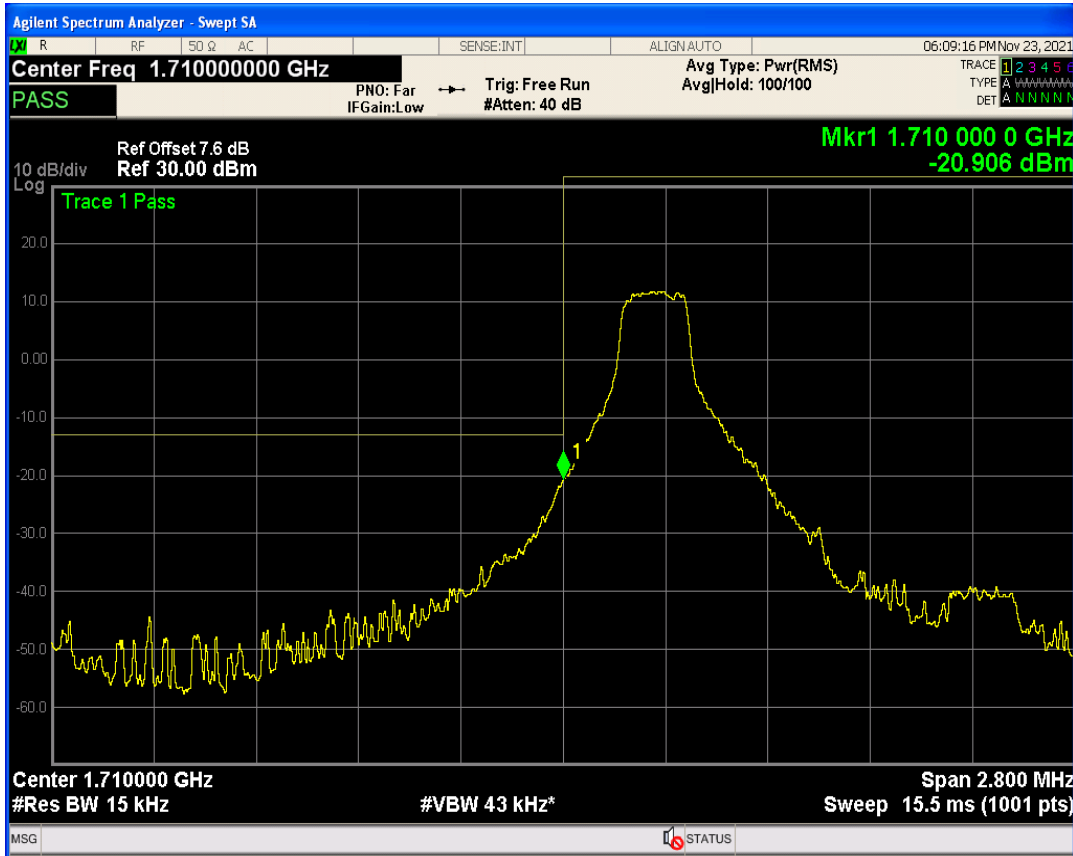

Band66 QAM16 BW=5MHz Channel=132647 RB Size=25 Position=#0

Band66 QPSK BW=1.4MHz Channel=131979 RB Size=1 Position=#0

Band66 QAM16 BW=5MHz Channel=131997 RB Size=1 Position=#Max

Band66 QAM16 BW=5MHz Channel=131997 RB Size=25 Position=#0