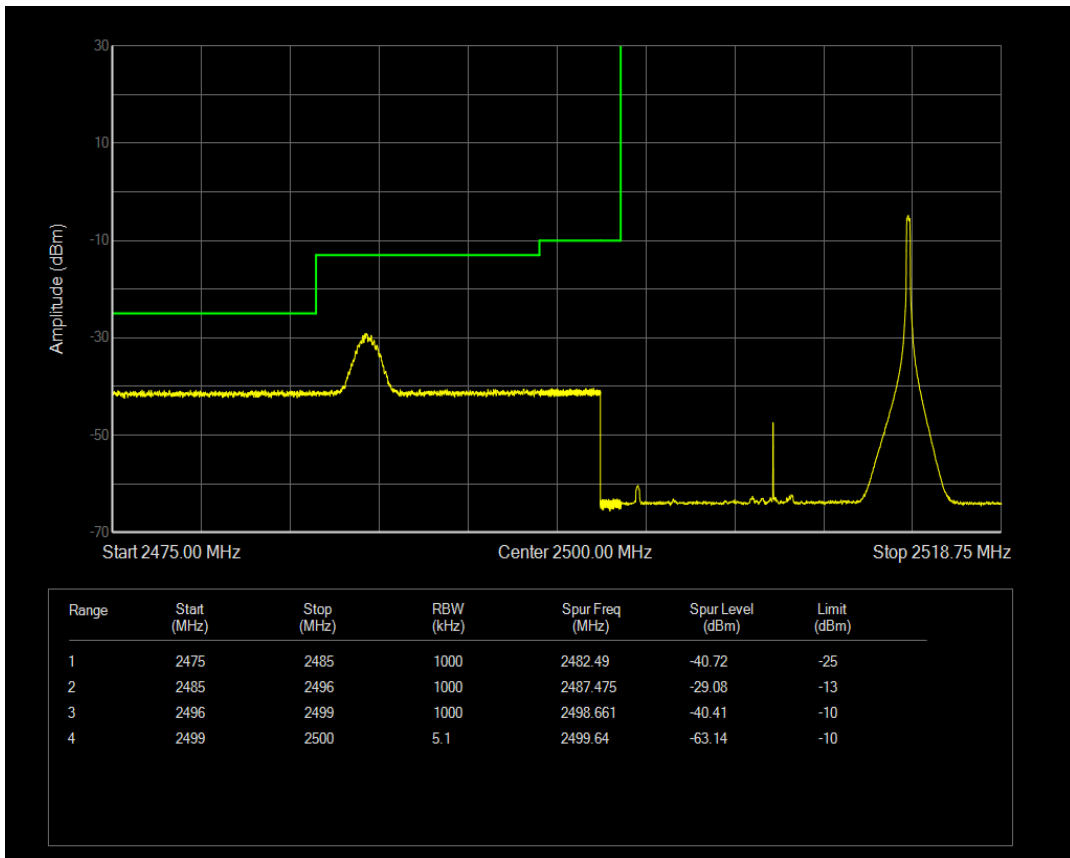

Band7 QPSK BW=15MHz Channel=20825 RB Size=1 Position=#Max