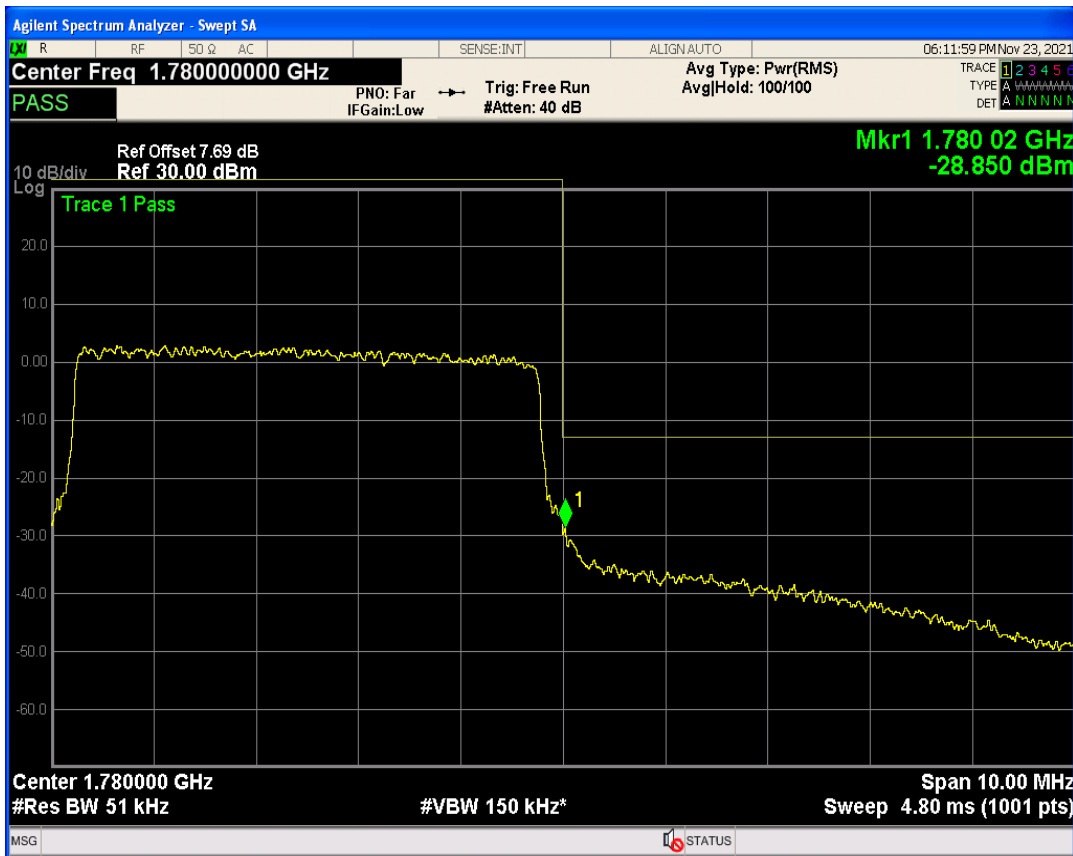

Band66 QAM16 BW=5MHz Channel=132647 RB Size=25 Position=#0

Band66 QPSK BW=1.4MHz Channel=131979 RB Size=1 Position=#0

Band66 QAM16 BW=5MHz Channel=131997 RB Size=1 Position=#Max

Band66 QAM16 BW=5MHz Channel=131997 RB Size=25 Position=#0