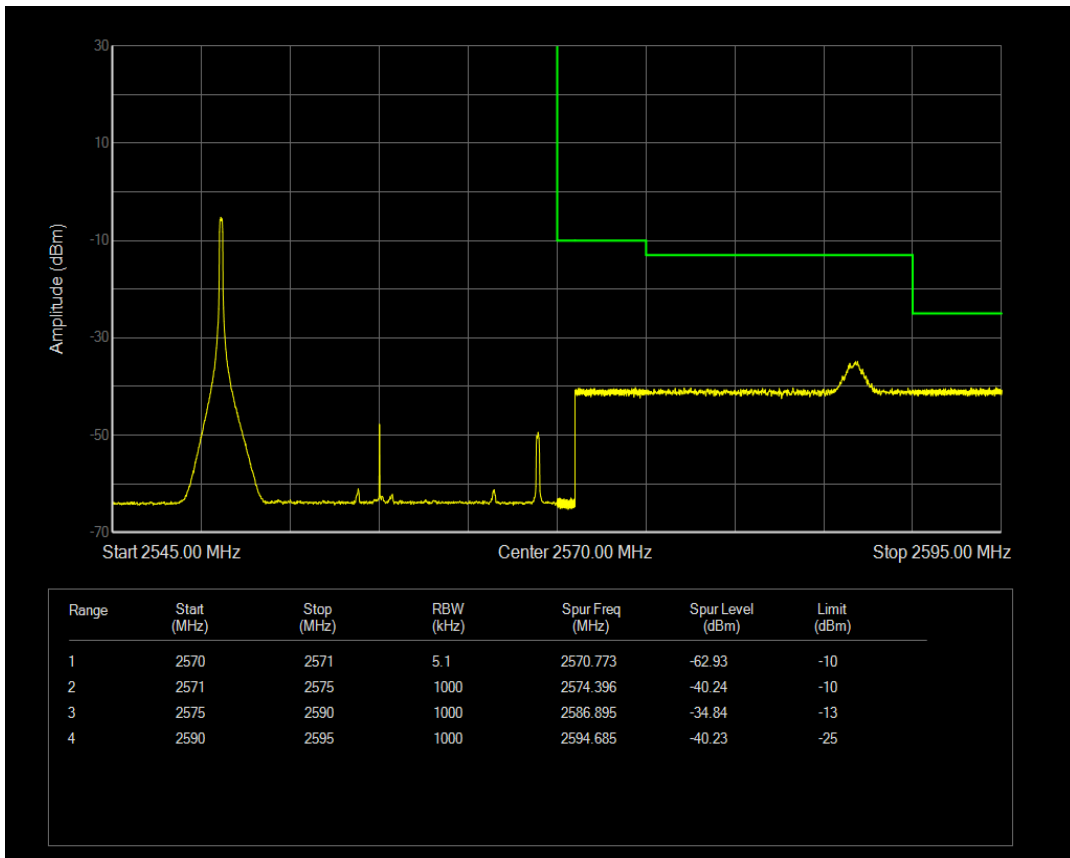

Band7 QAM16 BW=15MHz Channel=21375 RB Size=75 Position=#0

Band7 QPSK BW=20MHz Channel=20850 RB Size=1 Position=#Max

Band7 QAM16 BW=20MHz Channel=20850 RB Size=1 Position=#0

Band7 QPSK BW=20MHz Channel=20850 RB Size=100 Position=#0

Band7 QAM16 BW=20MHz Channel=20850 RB Size=100 Position=#0

Band7 QAM16 BW=20MHz Channel=20850 RB Size=1 Position=#Max

Band7 QPSK BW=20MHz Channel=21350 RB Size=1 Position=#0

Band7 QPSK BW=20MHz Channel=21350 RB Size=100 Position=#0