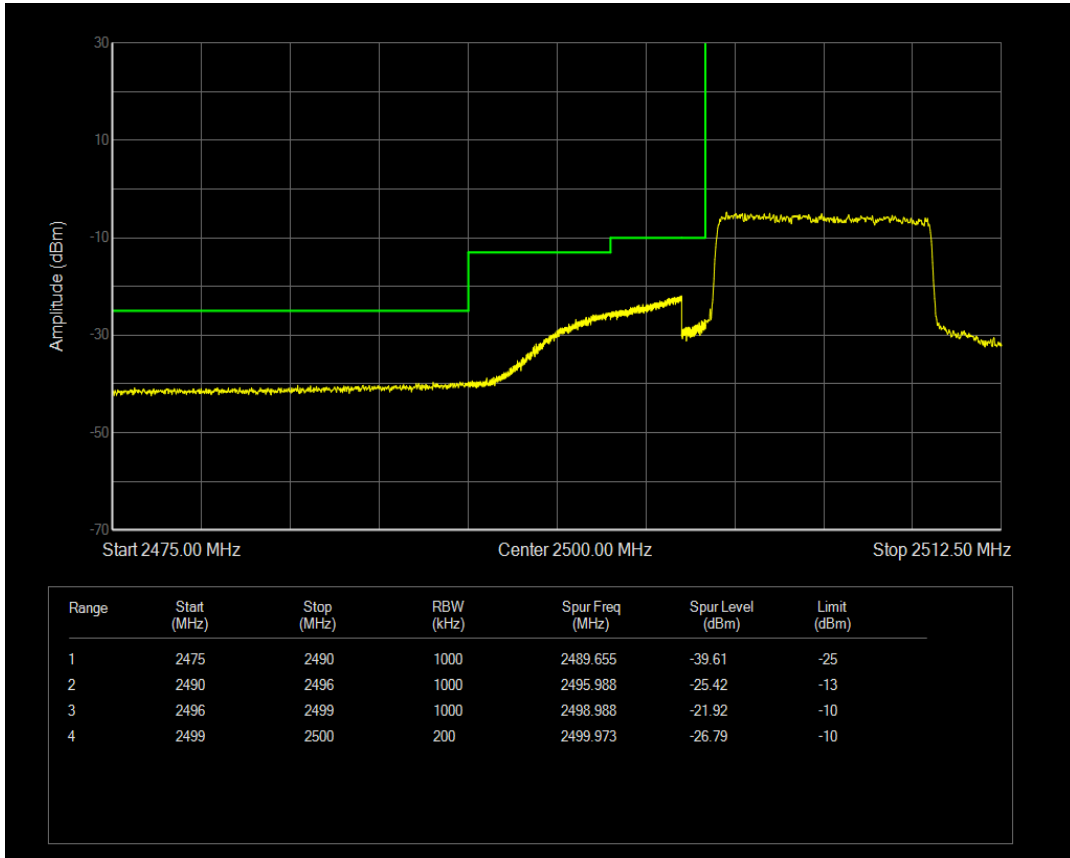

Band7 QAM16 BW=5MHz Channel=21425 RB Size=25 Position=#0

Band7 QPSK BW=10MHz Channel=20800 RB Size=1 Position=#Max

Band7 QAM16 BW=10MHz Channel=20800 RB Size=1 Position=#0

Band7 QPSK BW=10MHz Channel=20800 RB Size=50 Position=#0

Band7 QAM16 BW=10MHz Channel=20800 RB Size=50 Position=#0

Band7 QAM16 BW=10MHz Channel=20800 RB Size=1 Position=#Max

Band7 QPSK BW=10MHz Channel=21400 RB Size=1 Position=#0

Band7 QPSK BW=10MHz Channel=21400 RB Size=50 Position=#0