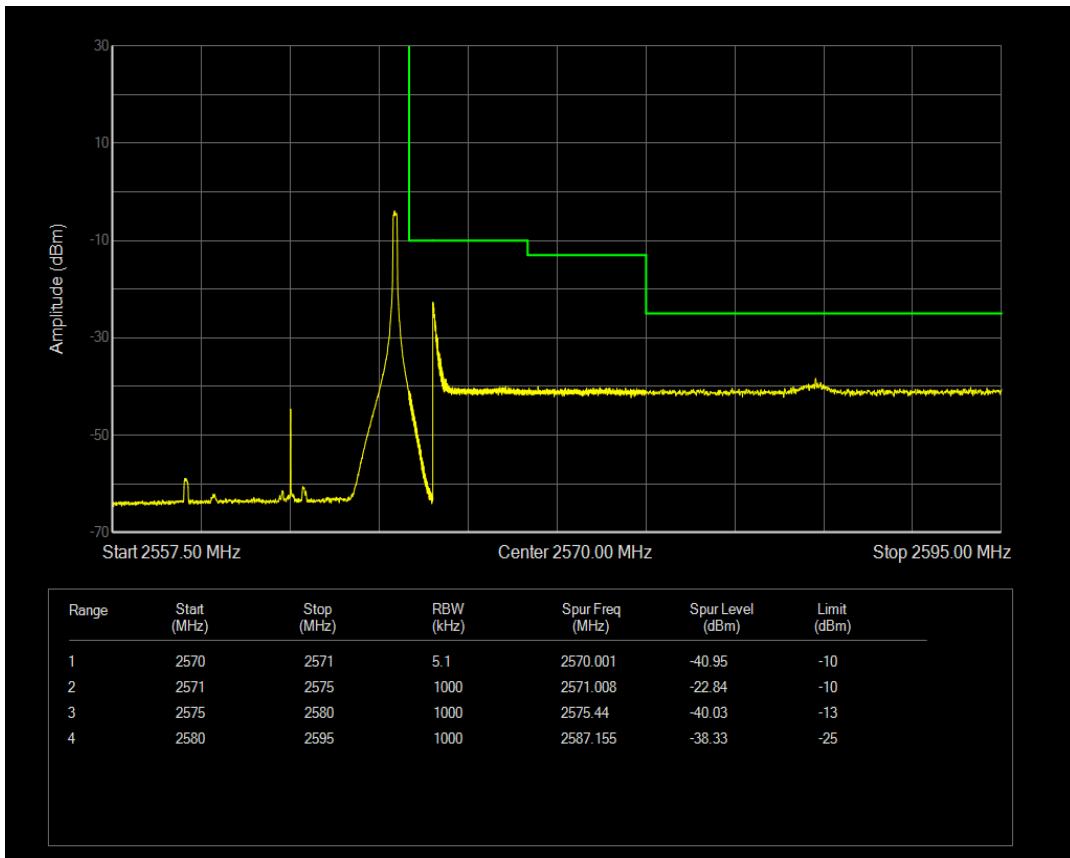

Band7 QAM16 BW=10MHz Channel=20800 RB Size=50 Position=#0

Band7 QAM16 BW=10MHz Channel=20800 RB Size=1 Position=#Max

Band7 QPSK BW=10MHz Channel=21400 RB Size=1 Position=#0

Band7 QPSK BW=10MHz Channel=21400 RB Size=50 Position=#0

Band7 QPSK BW=10MHz Channel=21400 RB Size=1 Position=#Max

Band7 QAM16 BW=10MHz Channel=21400 RB Size=1 Position=#Max

Band7 QAM16 BW=10MHz Channel=21400 RB Size=1 Position=#0

Band7 QAM16 BW=10MHz Channel=21400 RB Size=50 Position=#0