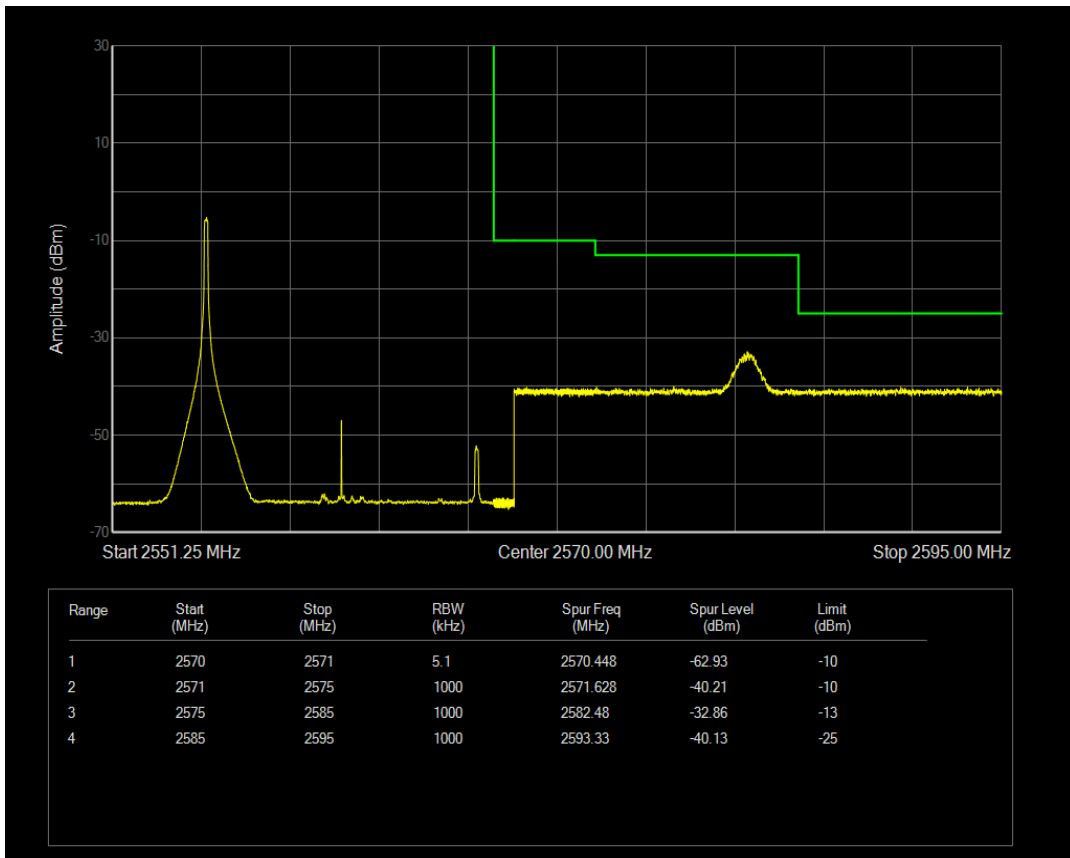

Band7 QAM16 BW=15MHz Channel=21375 RB Size=1 Position=#0