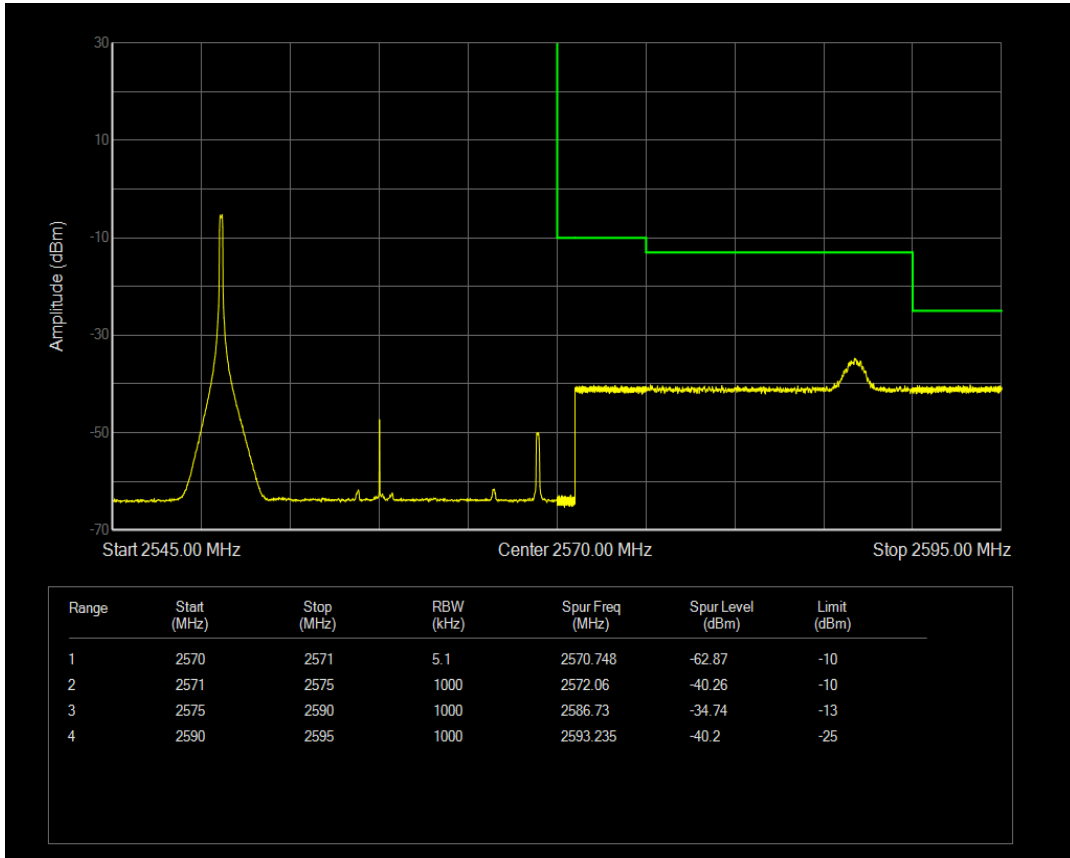

Band7 QAM16 BW=20MHz Channel=20850 RB Size=100 Position=#0

Band7 QAM16 BW=20MHz Channel=20850 RB Size=1 Position=#Max

Band7 QPSK BW=20MHz Channel=21350 RB Size=1 Position=#0

Band7 QPSK BW=20MHz Channel=21350 RB Size=100 Position=#0

Band7 QPSK BW=20MHz Channel=21350 RB Size=1 Position=#Max

Band7 QAM16 BW=20MHz Channel=21350 RB Size=1 Position=#0

Band7 QAM16 BW=20MHz Channel=21350 RB Size=1 Position=#Max

Band7 QAM16 BW=20MHz Channel=21350 RB Size=100 Position=#0