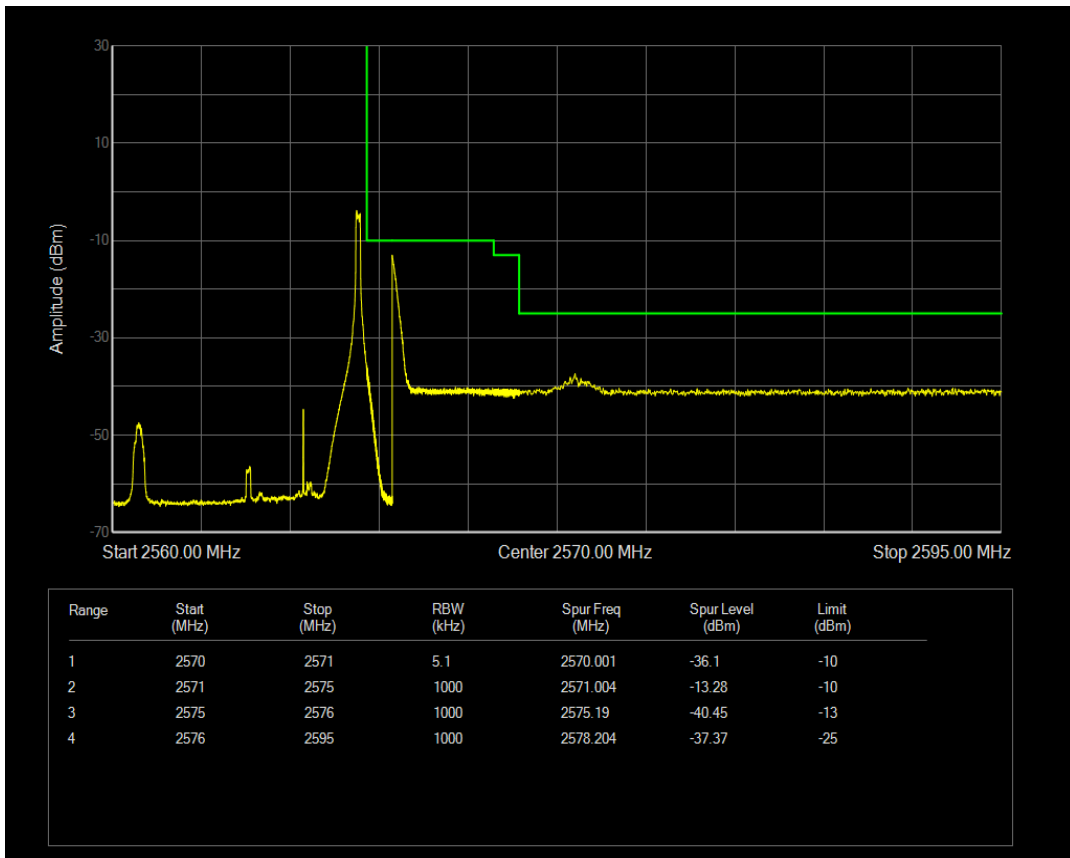

Band7 QPSK BW=5MHz Channel=21425 RB Size=1 Position=#Max