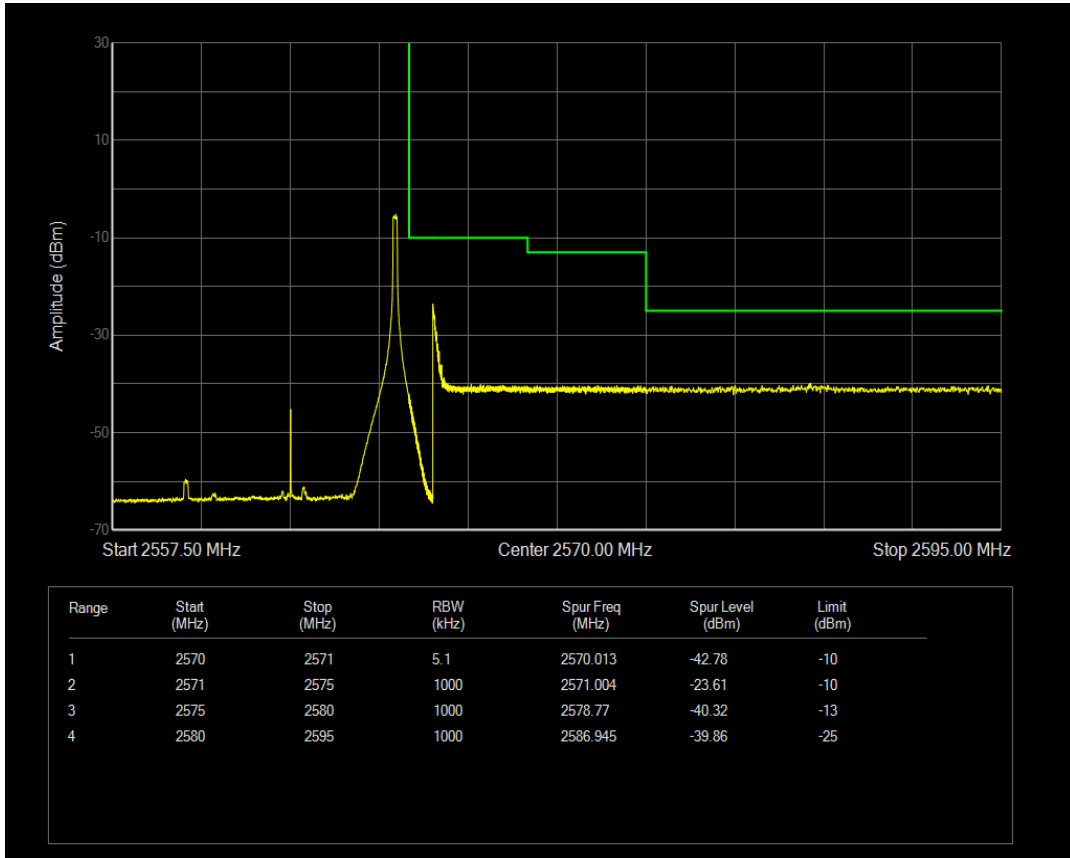

Band7 QAM16 BW=10MHz Channel=21400 RB Size=1 Position=#Max