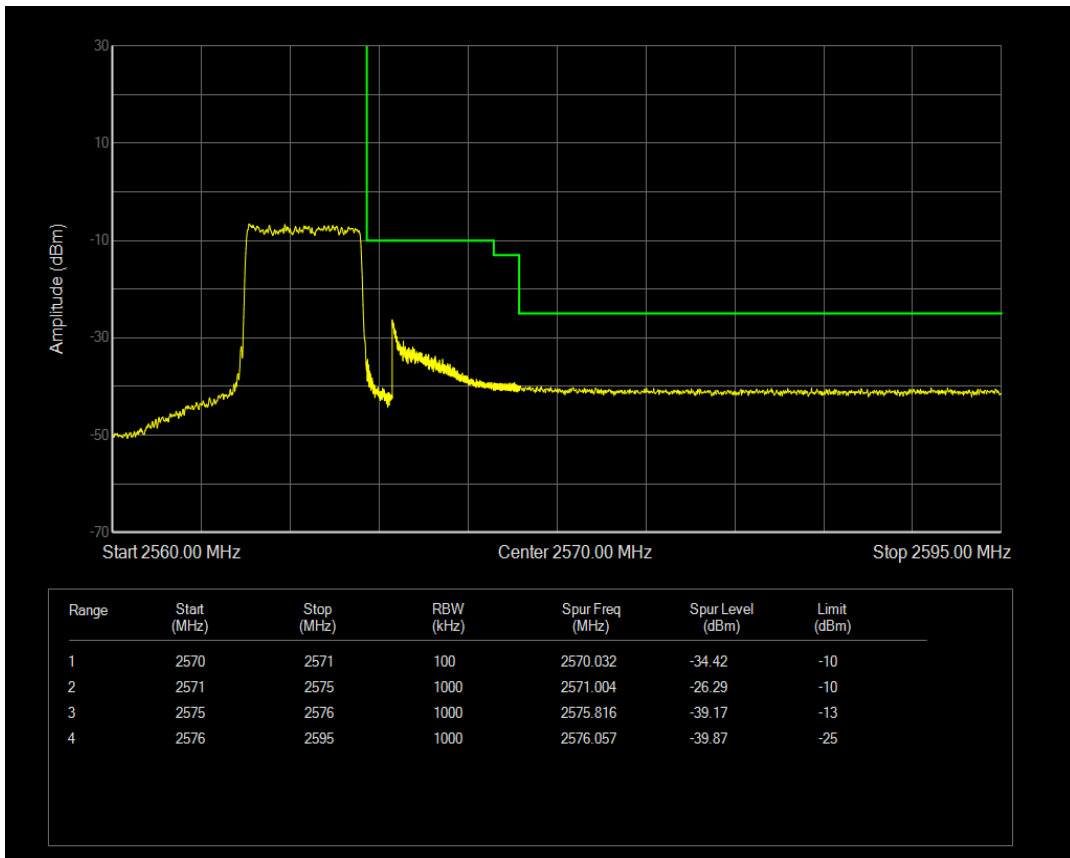

Band7 QAM16 BW=5MHz Channel=21425 RB Size=1 Position=#0

Band7 QPSK BW=5MHz Channel=21425 RB Size=25 Position=#0

Band7 QAM16 BW=5MHz Channel=21425 RB Size=1 Position=#Max

Band7 QPSK BW=10MHz Channel=20800 RB Size=1 Position=#0

Band7 QAM16 BW=5MHz Channel=21425 RB Size=25 Position=#0

Band7 QPSK BW=10MHz Channel=20800 RB Size=1 Position=#Max

Band7 QAM16 BW=10MHz Channel=20800 RB Size=1 Position=#0

Band7 QPSK BW=10MHz Channel=20800 RB Size=50 Position=#0