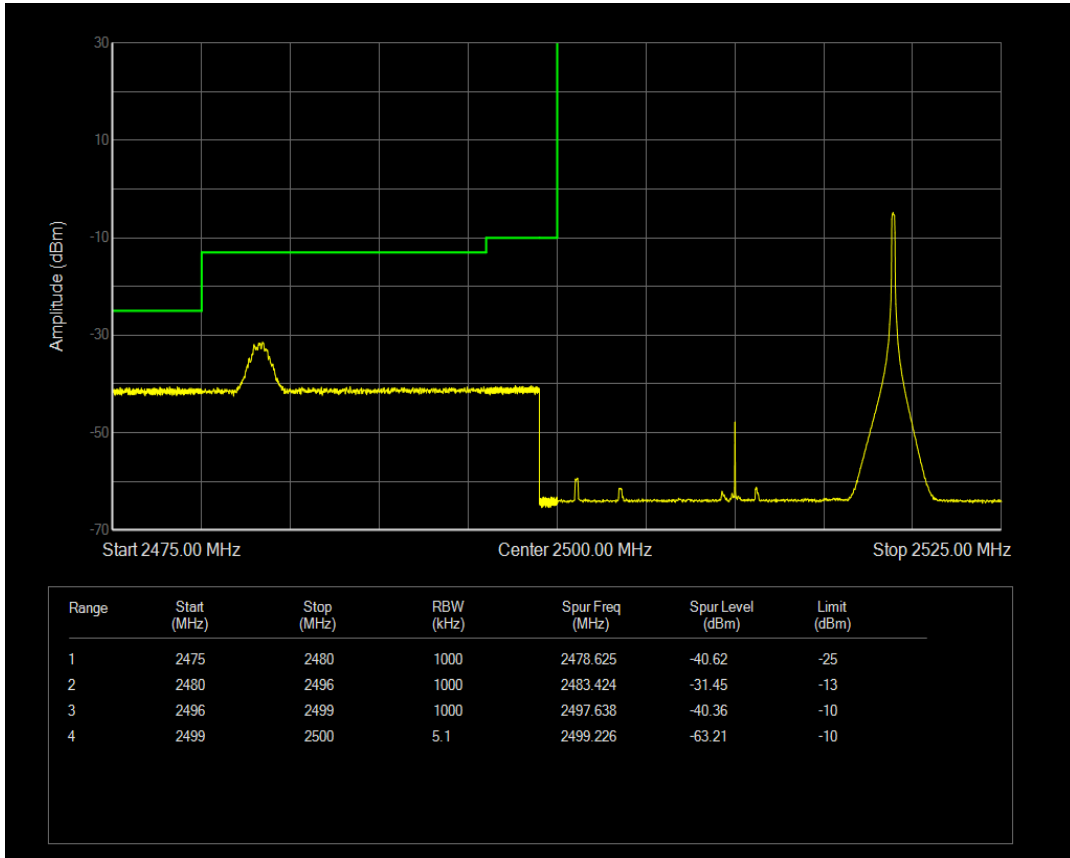

Band7 QAM16 BW=15MHz Channel=21375 RB Size=1 Position=#0

Band7 QPSK BW=15MHz Channel=21375 RB Size=75 Position=#0

Band7 QAM16 BW=15MHz Channel=21375 RB Size=1 Position=#Max

Band7 QPSK BW=20MHz Channel=20850 RB Size=1 Position=#0

Band7 QAM16 BW=15MHz Channel=21375 RB Size=75 Position=#0

Band7 QPSK BW=20MHz Channel=20850 RB Size=1 Position=#Max

Band7 QAM16 BW=20MHz Channel=20850 RB Size=1 Position=#0

Band7 QPSK BW=20MHz Channel=20850 RB Size=100 Position=#0