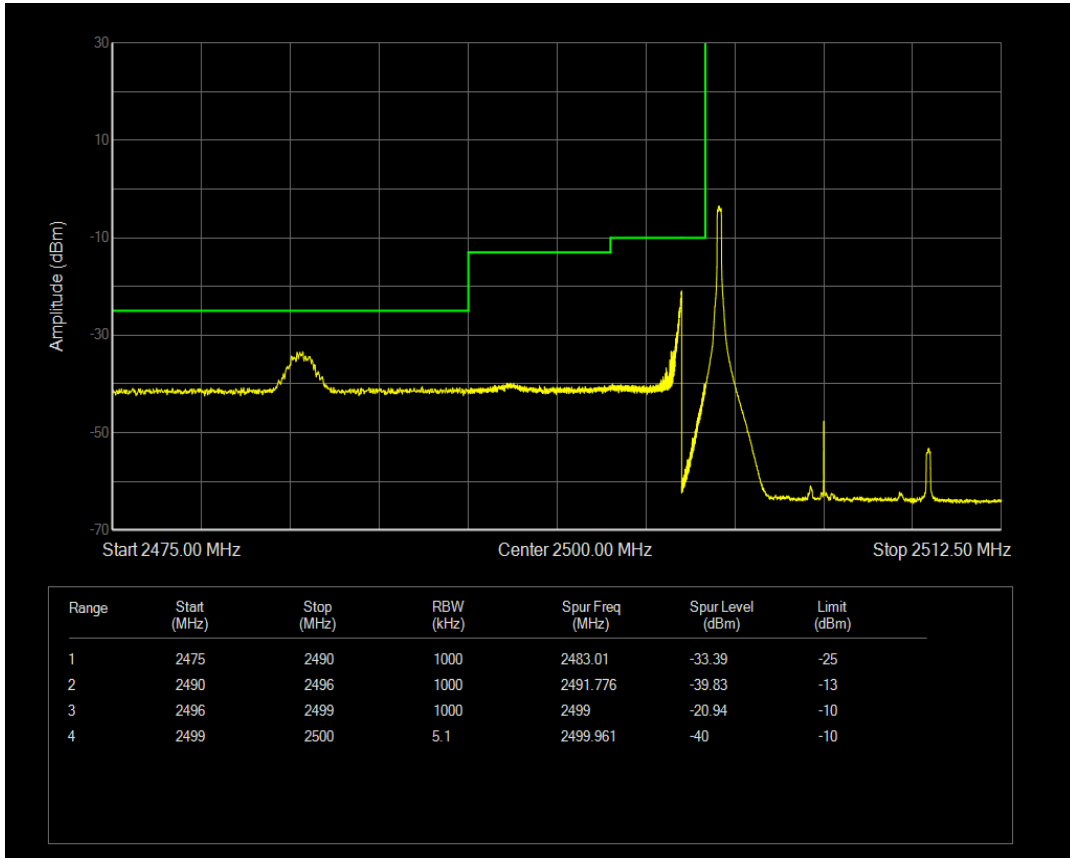

Band7 QAM16 BW=5MHz Channel=21425 RB Size=1 Position=#0

Band7 QPSK BW=5MHz Channel=21425 RB Size=25 Position=#0

Band7 QAM16 BW=5MHz Channel=21425 RB Size=1 Position=#Max

Band7 QPSK BW=10MHz Channel=20800 RB Size=1 Position=#0