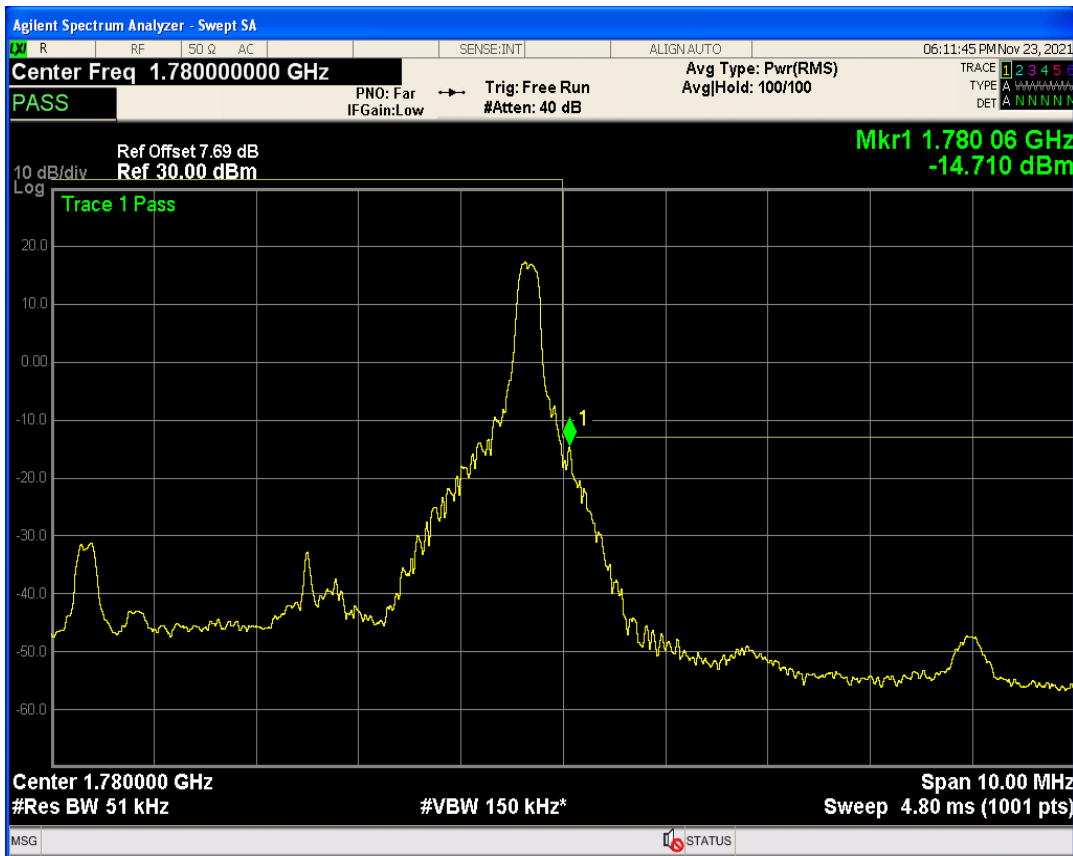

Band66 QPSK BW=5MHz Channel=132647 RB Size=1 Position=#Max