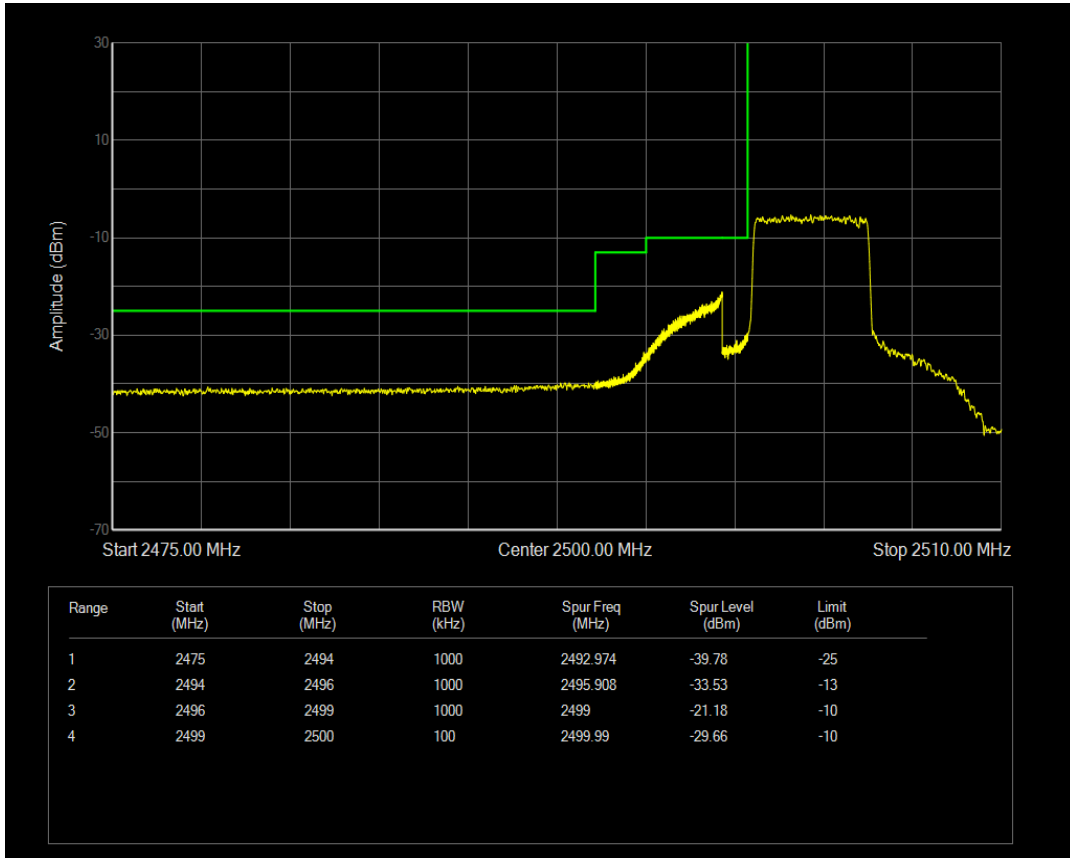

Band7 QPSK BW=5MHz Channel=20775 RB Size=25 Position=#0