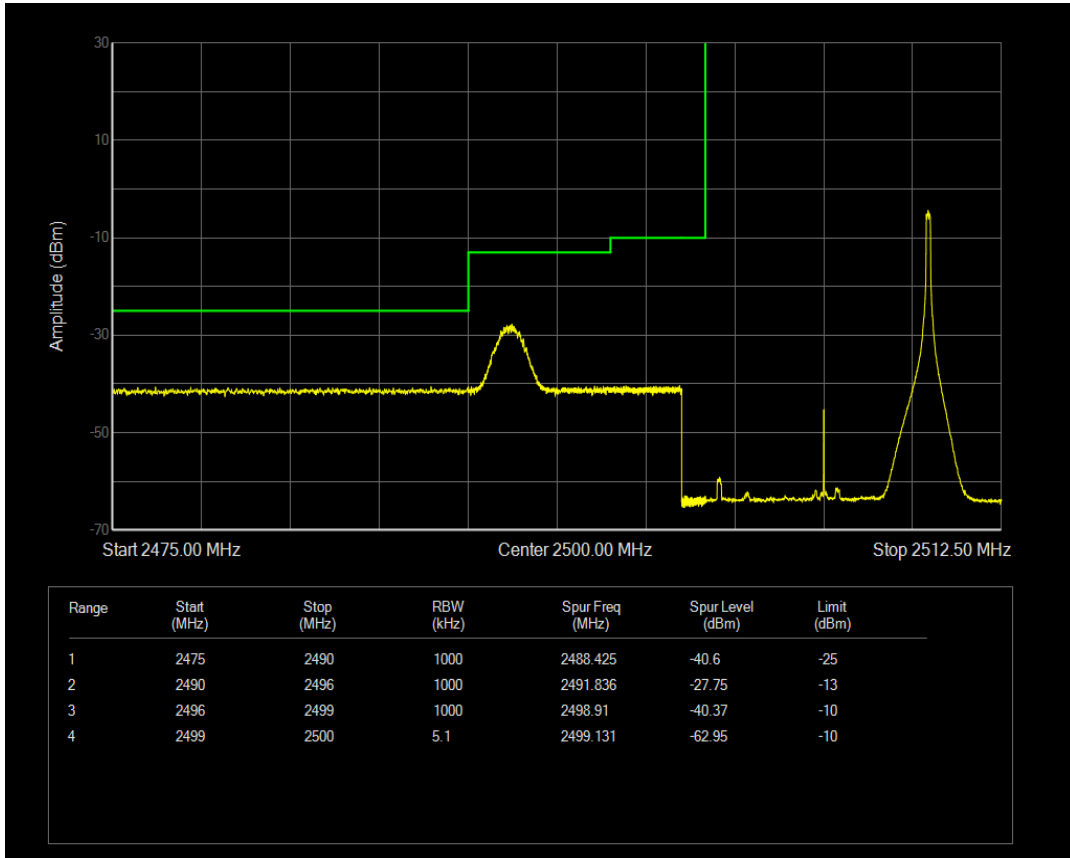

Band7 QPSK BW=10MHz Channel=20800 RB Size=1 Position=#Max