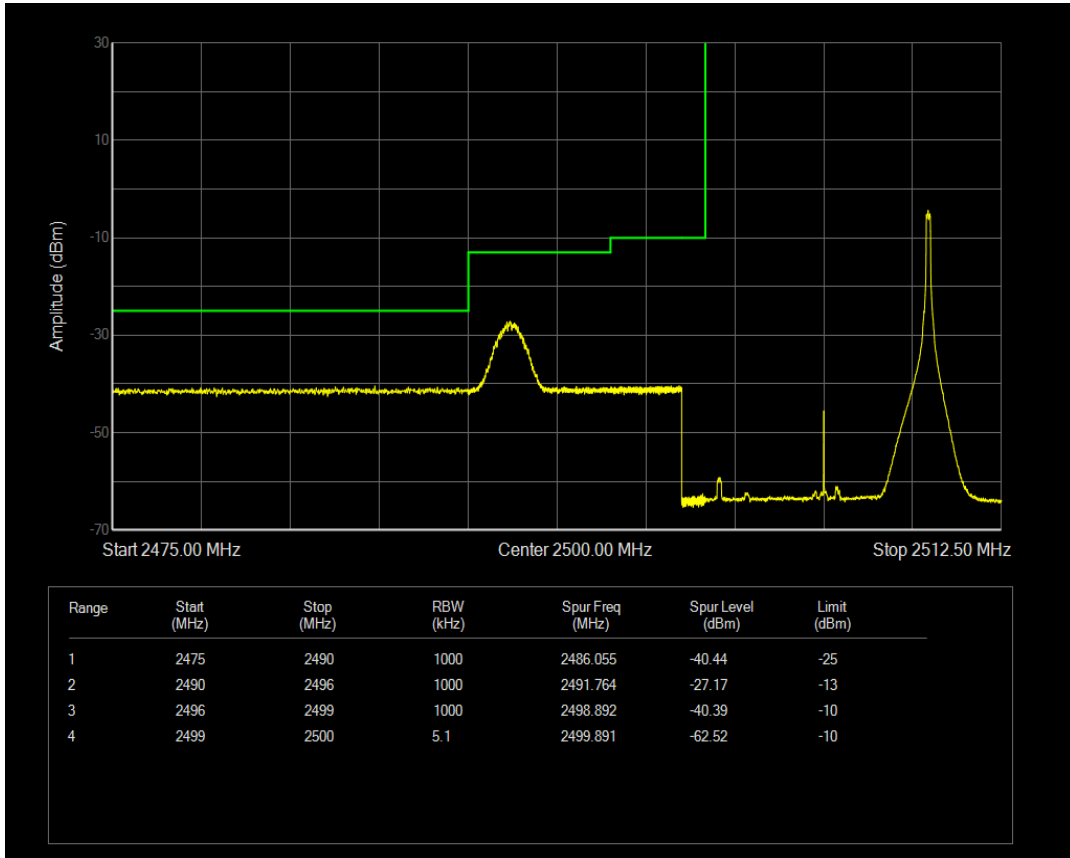

Band7 QAM16 BW=10MHz Channel=20800 RB Size=1 Position=#Max