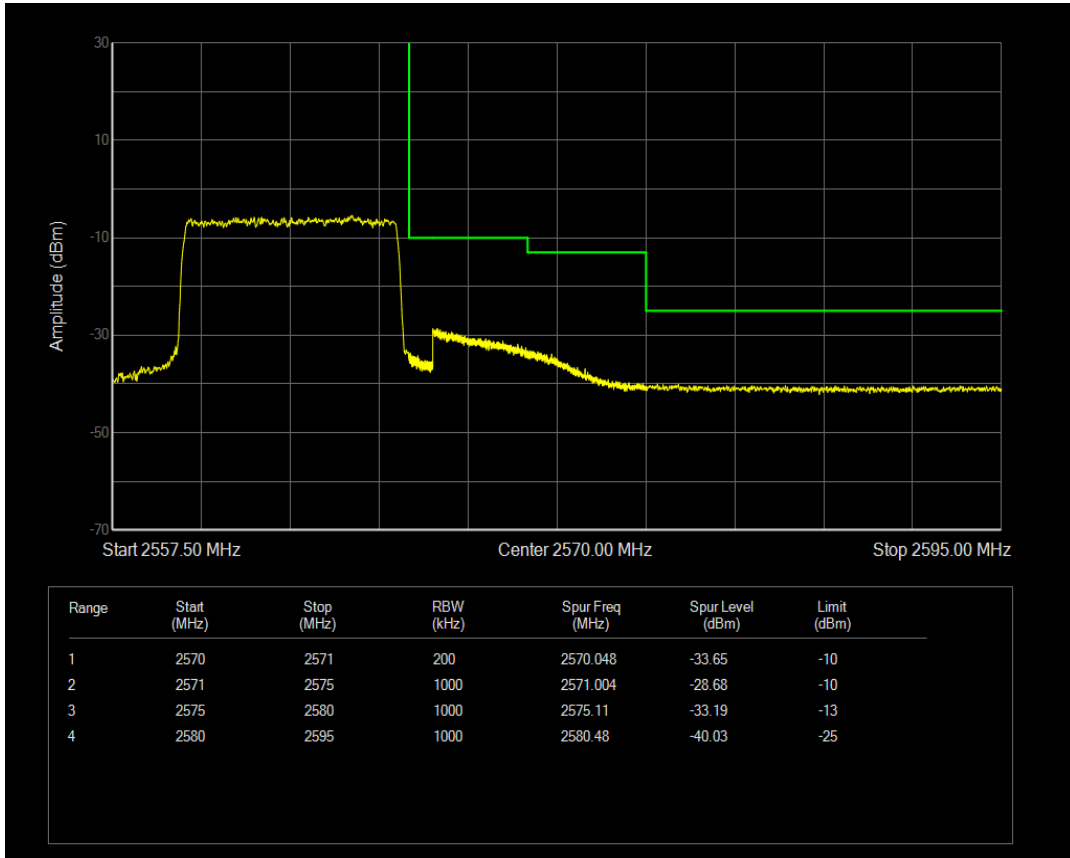

Band7 QAM16 BW=10MHz Channel=20800 RB Size=50 Position=#0

Band7 QAM16 BW=10MHz Channel=20800 RB Size=1 Position=#Max

Band7 QPSK BW=10MHz Channel=21400 RB Size=1 Position=#0

Band7 QPSK BW=10MHz Channel=21400 RB Size=50 Position=#0

Band7 QPSK BW=10MHz Channel=21400 RB Size=1 Position=#Max

Band7 QAM16 BW=10MHz Channel=21400 RB Size=1 Position=#Max

Band7 QAM16 BW=10MHz Channel=21400 RB Size=1 Position=#0

Band7 QAM16 BW=10MHz Channel=21400 RB Size=50 Position=#0