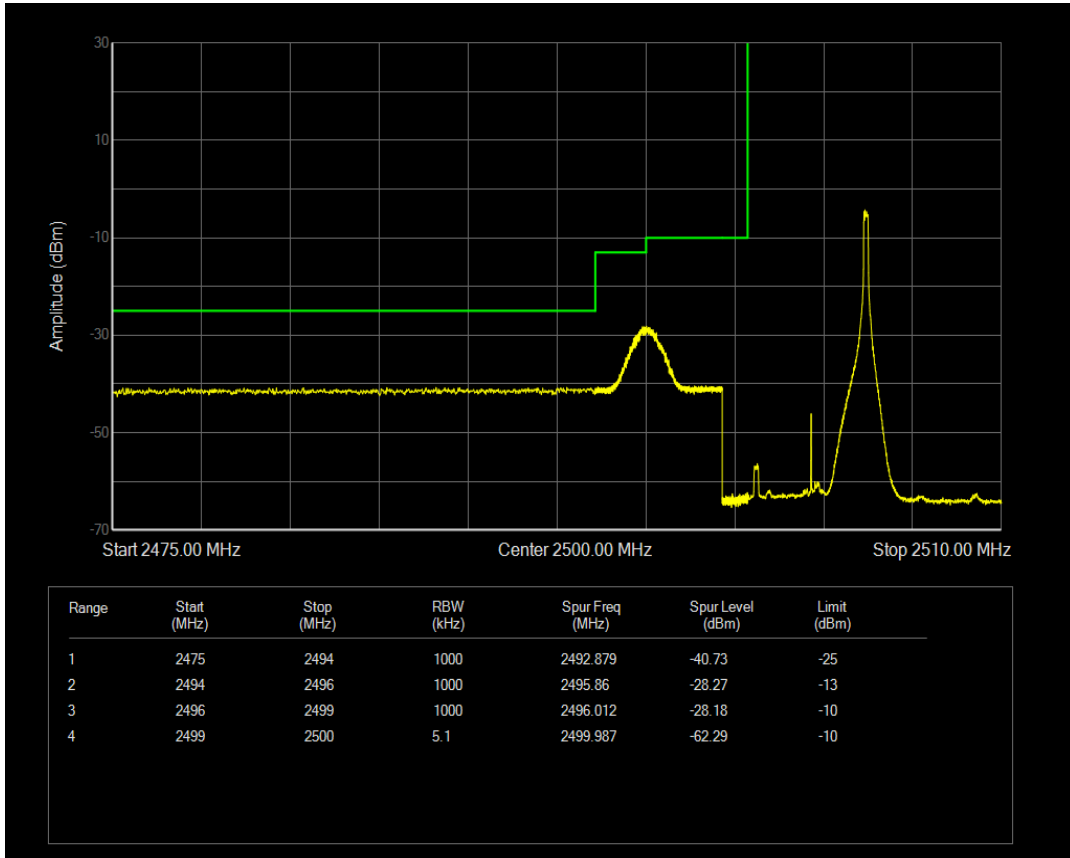

Band7 QPSK BW=5MHz Channel=20775 RB Size=1 Position=#0

Band7 QPSK BW=5MHz Channel=20775 RB Size=25 Position=#0

Band7 QPSK BW=5MHz Channel=20775 RB Size=1 Position=#Max

Band7 QAM16 BW=5MHz Channel=20775 RB Size=1 Position=#Max