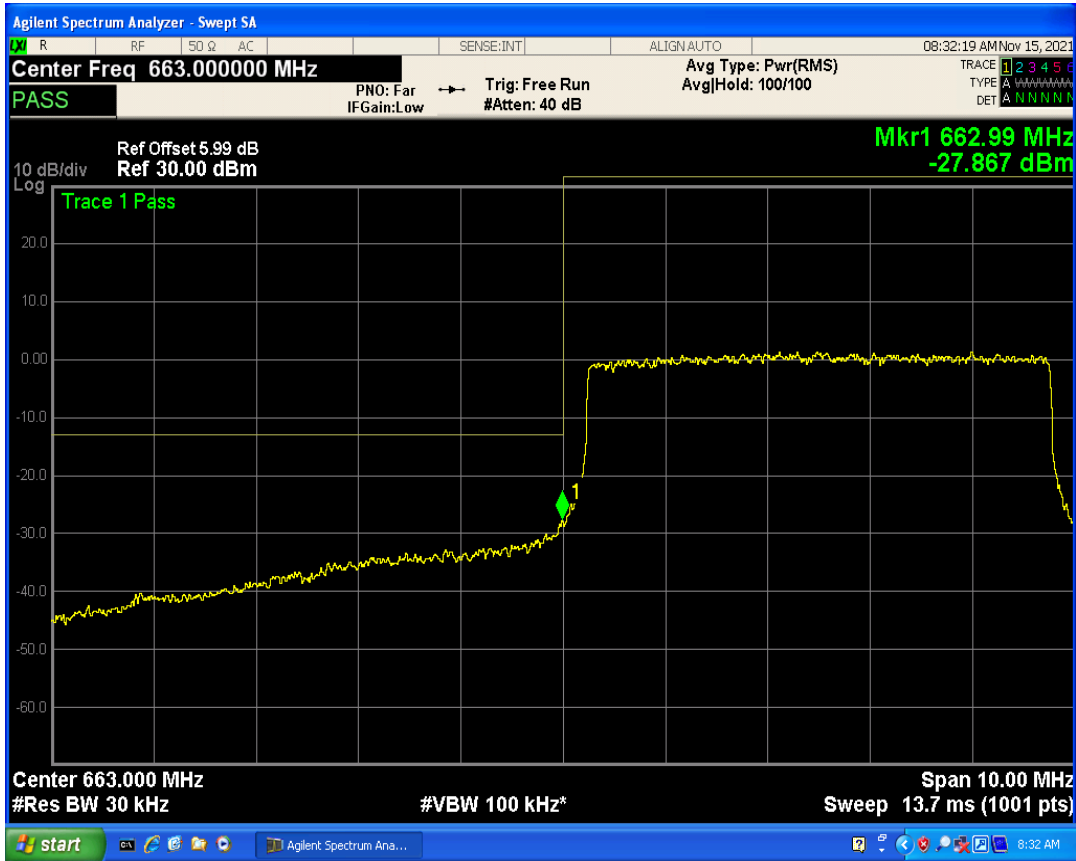

Band71 QAM16 BW=5MHz Channel=133147 RB Size=25 Position=#0