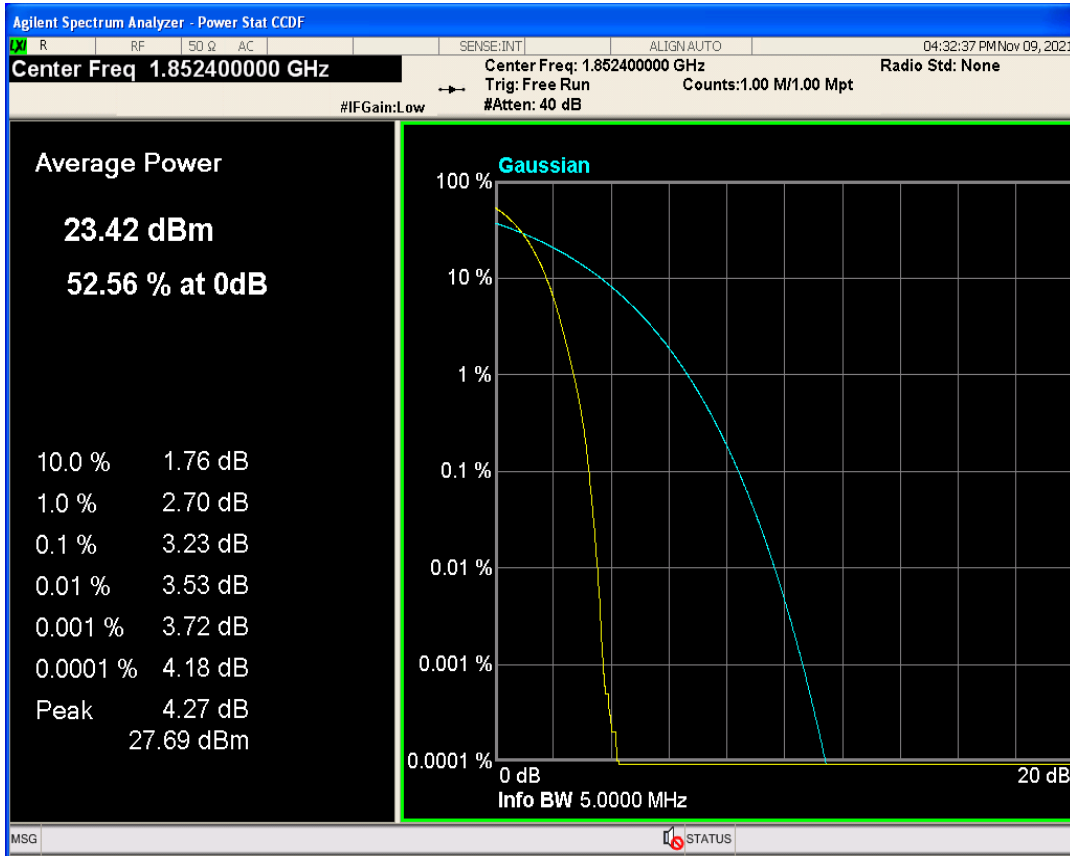

WCDMA Band2 Channel=9400