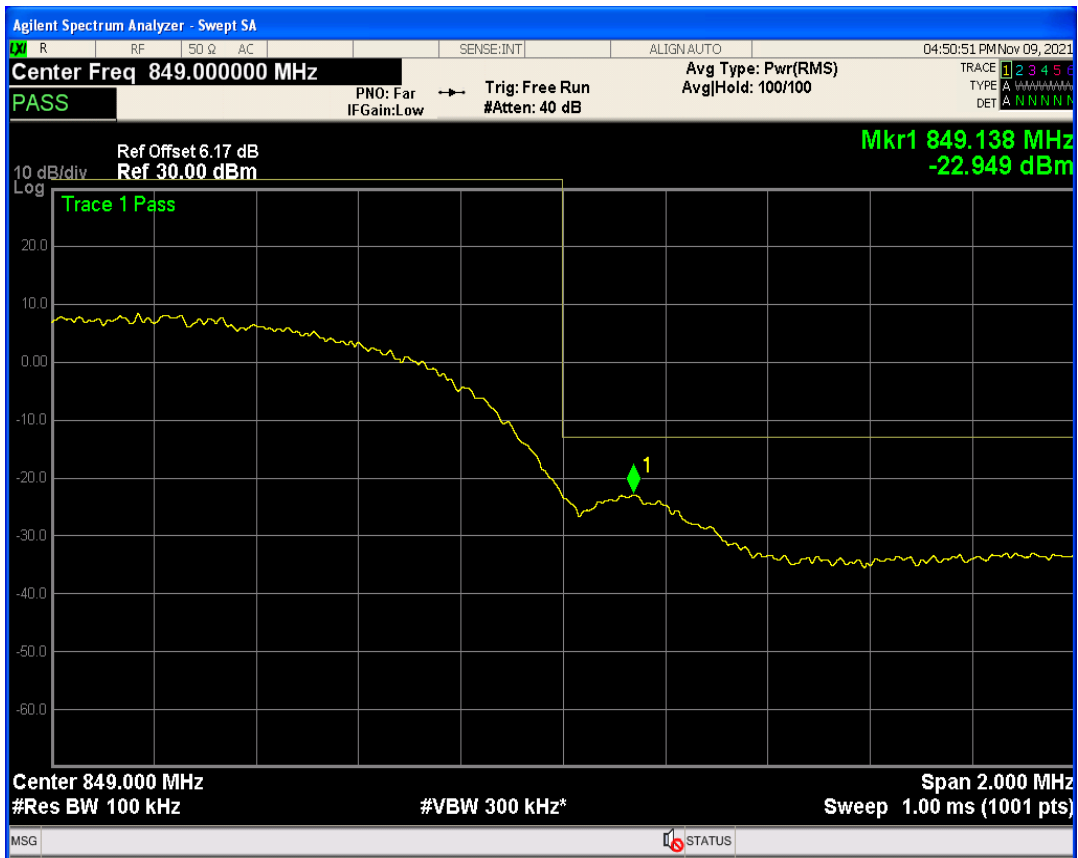

WCDMA Band2 Channel=9262

WCDMA Band2 Channel=9538

WCDMA Band4 Channel=1513

WCDMA Band4 Channel=1312

WCDMA Band5 Channel=4132

WCDMA Band5 Channel=4233

06 Out-of-band emissions

Band	Channel	Frequency (MHz)	Spur Freq (MHz)	Spur Level (dBm)	Limit (dBm)	Verdict
WCDMA Band2	9262	1852.4	17892.67	-24.05	-13	PASS
WCDMA Band2	9400	1880	17076.89	-23.69	-13	PASS
WCDMA Band2	9538	1907.6	19850.72	-23.51	-13	PASS
WCDMA Band4	1312	1712.4	17780.83	-23.73	-13	PASS
WCDMA Band4	1413	1732.6	18925.61	-23.54	-13	PASS
WCDMA Band4	1513	1752.6	18941.09	-24.11	-13	PASS
WCDMA Band5	4132	826.4	2656.35	-29.43	-13	PASS
WCDMA Band5	4182	836.4	3092.04	-30.39	-13	PASS
WCDMA Band5	4233	846.6	3168.81	-29.84	-13	PASS

WCDMA Band2 Channel=9400

WCDMA Band2 Channel=9262

WCDMA Band2 Channel=9538

WCDMA Band4 Channel=1312

WCDMA Band4 Channel=1513

WCDMA Band4 Channel=1413

WCDMA Band5 Channel=4182

WCDMA Band5 Channel=4132