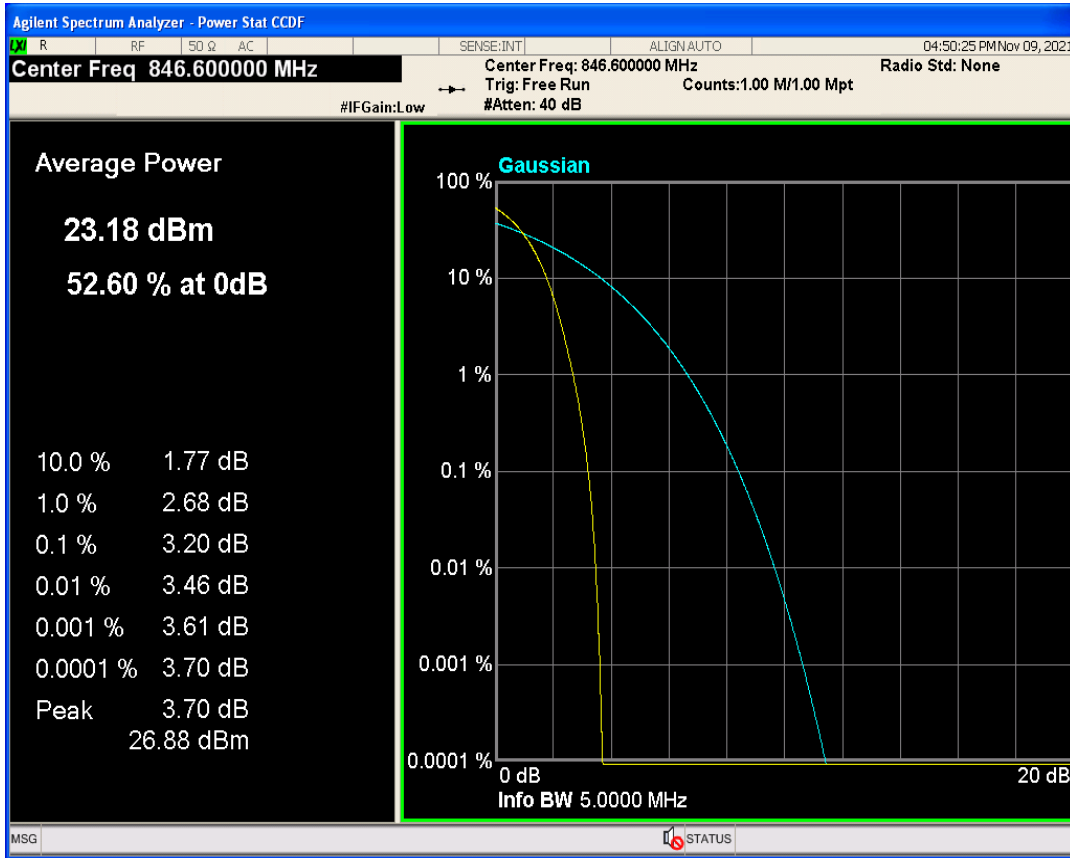

WCDMA Band2 Channel=9262

WCDMA Band2 Channel=9400

WCDMA Band2 Channel=9538

WCDMA Band4 Channel=1413

WCDMA Band4 Channel=1312

WCDMA Band4 Channel=1513

WCDMA Band5 Channel=4132

04 Occupied bandwidth