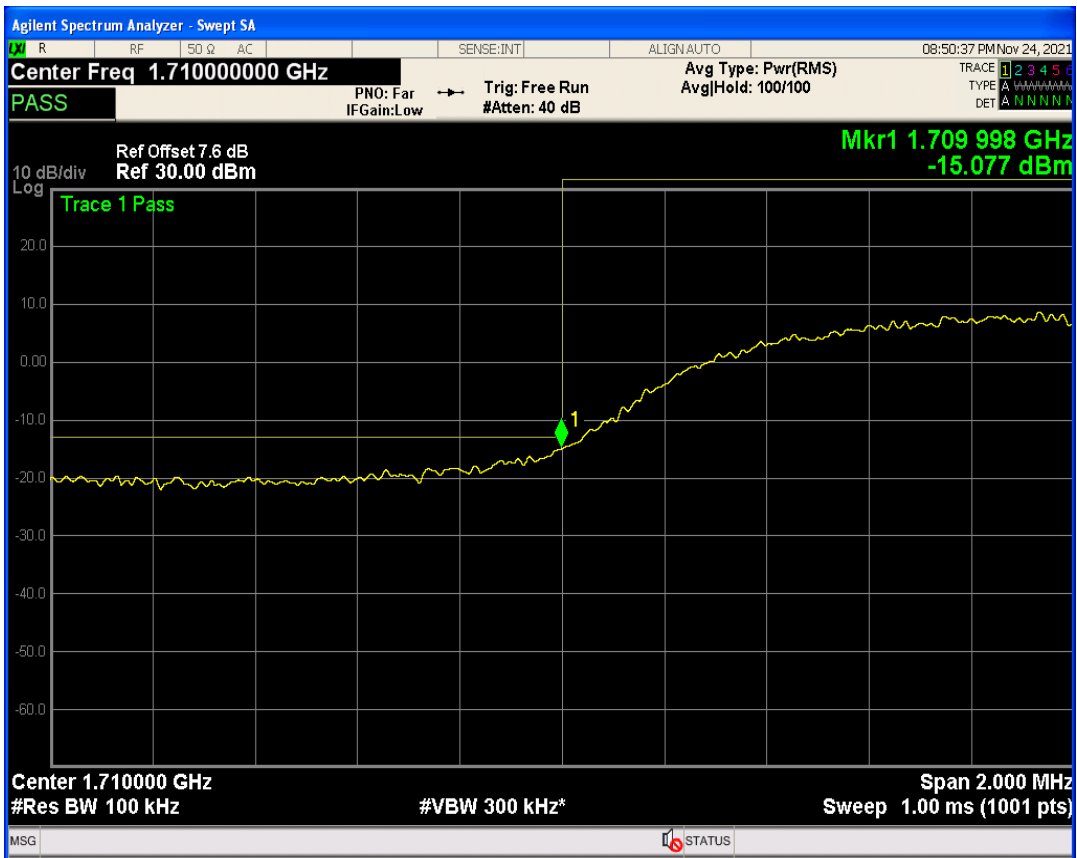

WCDMA Band2 Channel=9262

WCDMA Band2 Channel=9538

WCDMA Band4 Channel=1513

WCDMA Band4 Channel=1312

WCDMA Band5 Channel=4132

WCDMA Band5 Channel=4233

06 Out-of-band emissions

Band	Channel	Frequency (MHz)	Spur Freq (MHz)	Spur Level (dBm)	Limit (dBm)	Verdict
WCDMA Band2	9262	1852.4	17892.67	-24.05	-13	PASS
WCDMA Band2	9400	1880	17076.89	-23.69	-13	PASS
WCDMA Band2	9538	1907.6	19850.72	-23.51	-13	PASS
WCDMA Band4	1312	1712.4	17780.83	-23.73	-13	PASS
WCDMA Band4	1413	1732.6	18925.61	-23.54	-13	PASS
WCDMA Band4	1513	1752.6	18941.09	-24.11	-13	PASS
WCDMA Band5	4132	826.4	2656.35	-29.43	-13	PASS
WCDMA Band5	4182	836.4	3092.04	-30.39	-13	PASS
WCDMA Band5	4233	846.6	3168.81	-29.84	-13	PASS

WCDMA Band2 Channel=9400

WCDMA Band2 Channel=9262

WCDMA Band2 Channel=9538

WCDMA Band4 Channel=1312

WCDMA Band4 Channel=1513

WCDMA Band4 Channel=1413

WCDMA Band5 Channel=4182

WCDMA Band5 Channel=4132