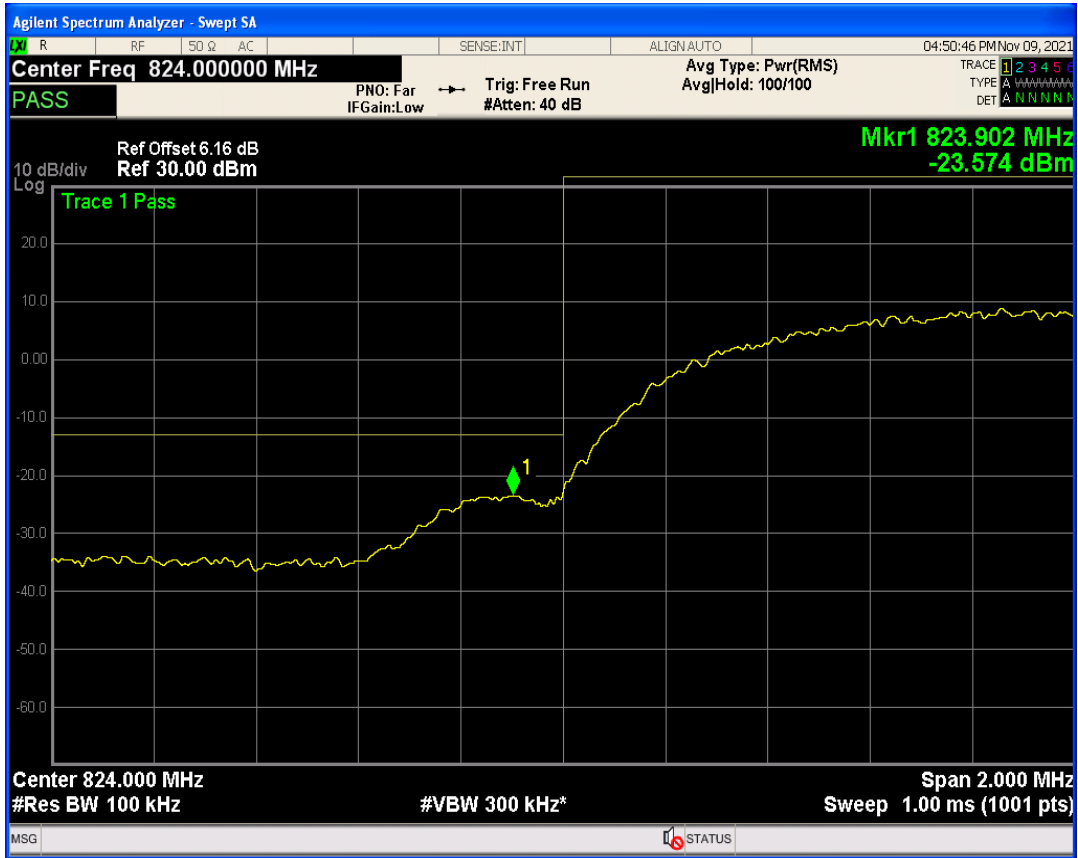

WCDMA Band2 Channel=9262

WCDMA Band2 Channel=9538

WCDMA Band4 Channel=1513

WCDMA Band4 Channel=1312

WCDMA Band5 Channel=4132

WCDMA Band5 Channel=4233

06 Out-of-band emissions

Band	Channel	Frequency (MHz)	Spur Freq (MHz)	Spur Level (dBm)	Limit (dBm)	Verdict
WCDMA Band2	9262	1852.4	17892.67	-24.05	-13	PASS
WCDMA Band2	9400	1880	17076.89	-23.69	-13	PASS
WCDMA Band2	9538	1907.6	19850.72	-23.51	-13	PASS
WCDMA Band4	1312	1712.4	17780.83	-23.73	-13	PASS
WCDMA Band4	1413	1732.6	18925.61	-23.54	-13	PASS
WCDMA Band4	1513	1752.6	18941.09	-24.11	-13	PASS
WCDMA Band5	4132	826.4	2656.35	-29.43	-13	PASS
WCDMA Band5	4182	836.4	3092.04	-30.39	-13	PASS
WCDMA Band5	4233	846.6	3168.81	-29.84	-13	PASS

WCDMA Band2 Channel=9400

WCDMA Band2 Channel=9262

WCDMA Band2 Channel=9538

WCDMA Band4 Channel=1312

WCDMA Band4 Channel=1513

WCDMA Band4 Channel=1413

WCDMA Band5 Channel=4182

WCDMA Band5 Channel=4132