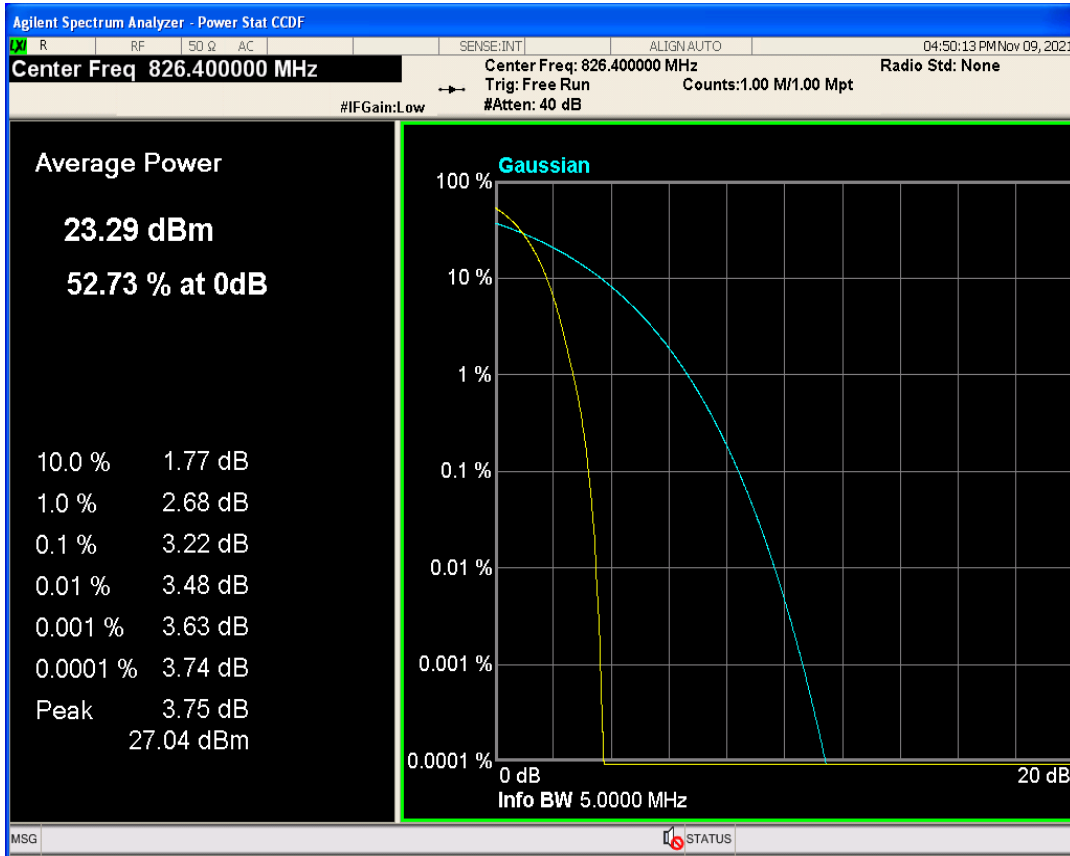

WCDMA Band2 Channel=9262

WCDMA Band2 Channel=9400

WCDMA Band2 Channel=9538

WCDMA Band4 Channel=1413

WCDMA Band4 Channel=1312

WCDMA Band4 Channel=1513

WCDMA Band5 Channel=4132

04 Occupied bandwidth