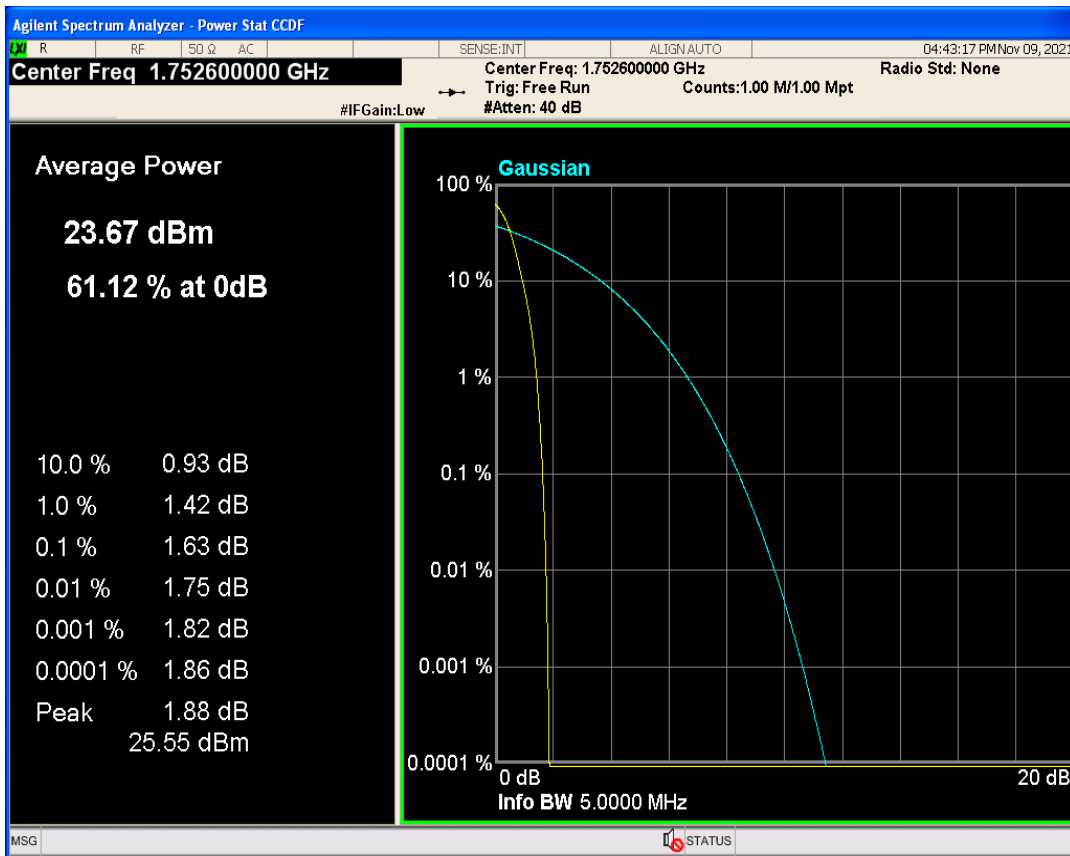

WCDMA Band2 Channel=9262

WCDMA Band2 Channel=9400

WCDMA Band2 Channel=9538

WCDMA Band4 Channel=1413

WCDMA Band4 Channel=1312

WCDMA Band4 Channel=1513

WCDMA Band5 Channel=4132

04 Occupied bandwidth