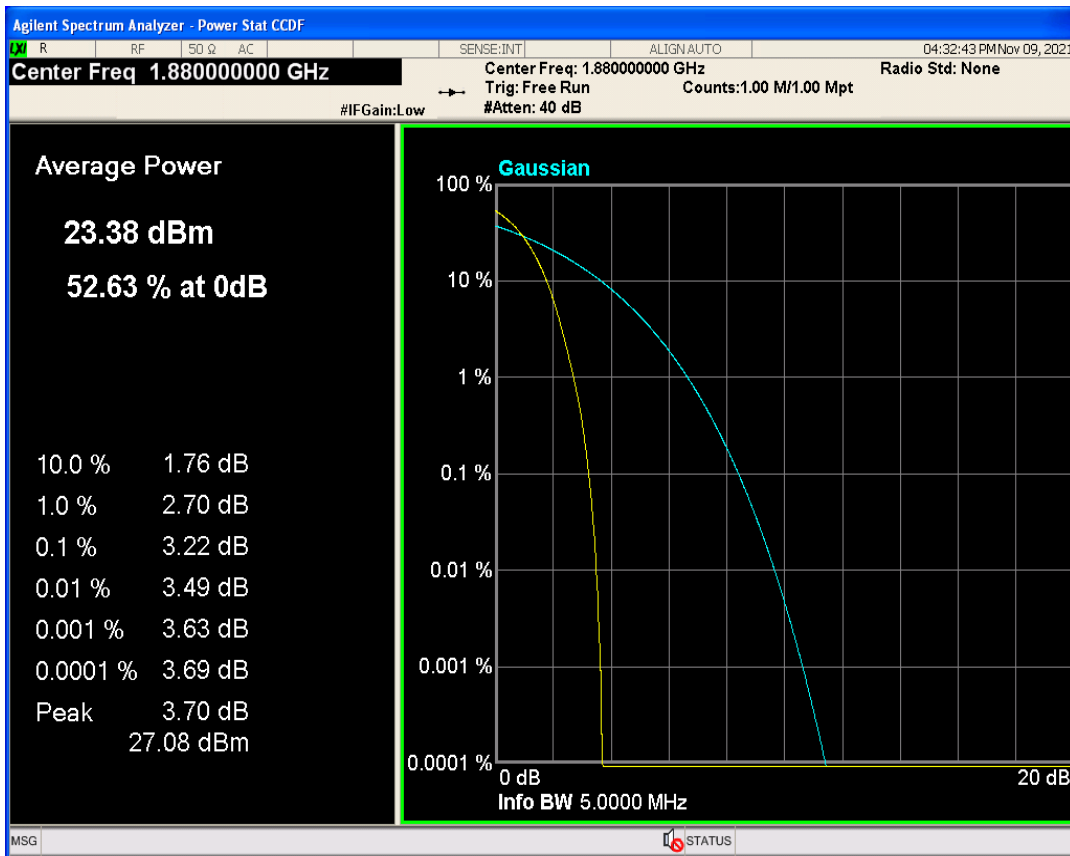

WCDMA Band2 Channel=9538