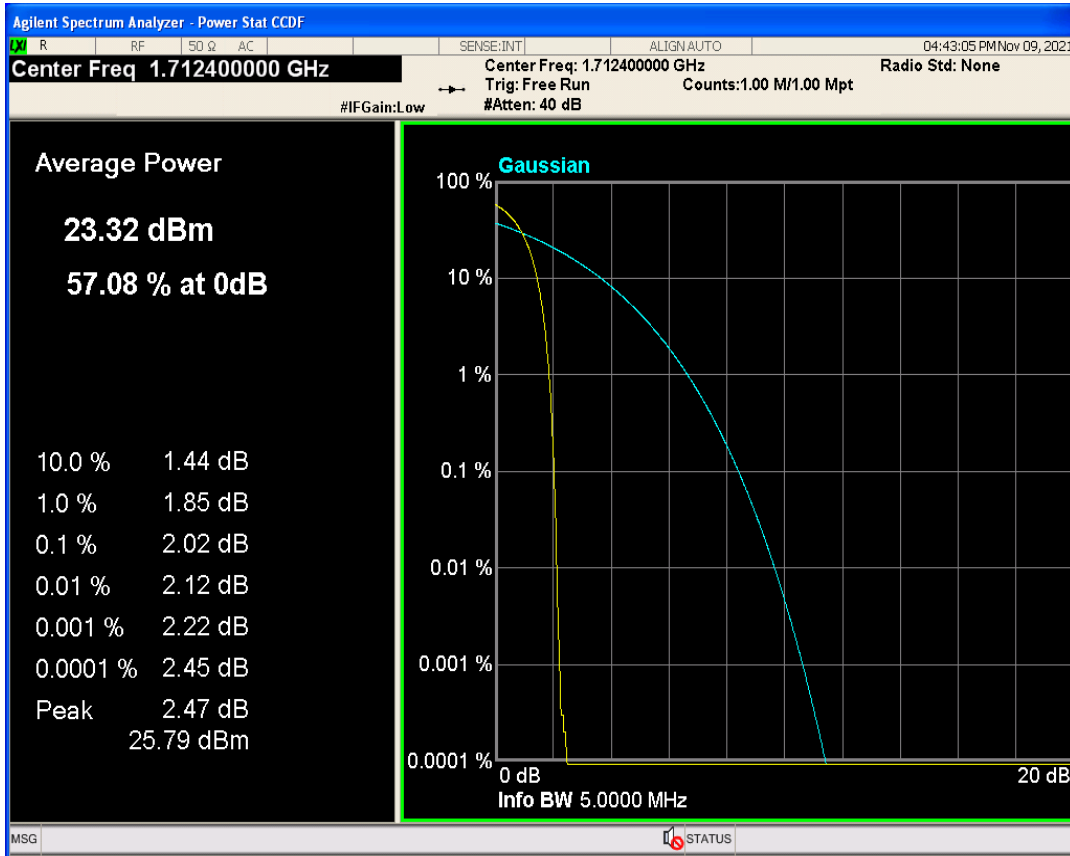

WCDMA Band2 Channel=9262

WCDMA Band2 Channel=9400

WCDMA Band2 Channel=9538

WCDMA Band4 Channel=1413

WCDMA Band4 Channel=1312

WCDMA Band4 Channel=1513

WCDMA Band5 Channel=4132

04 Occupied bandwidth