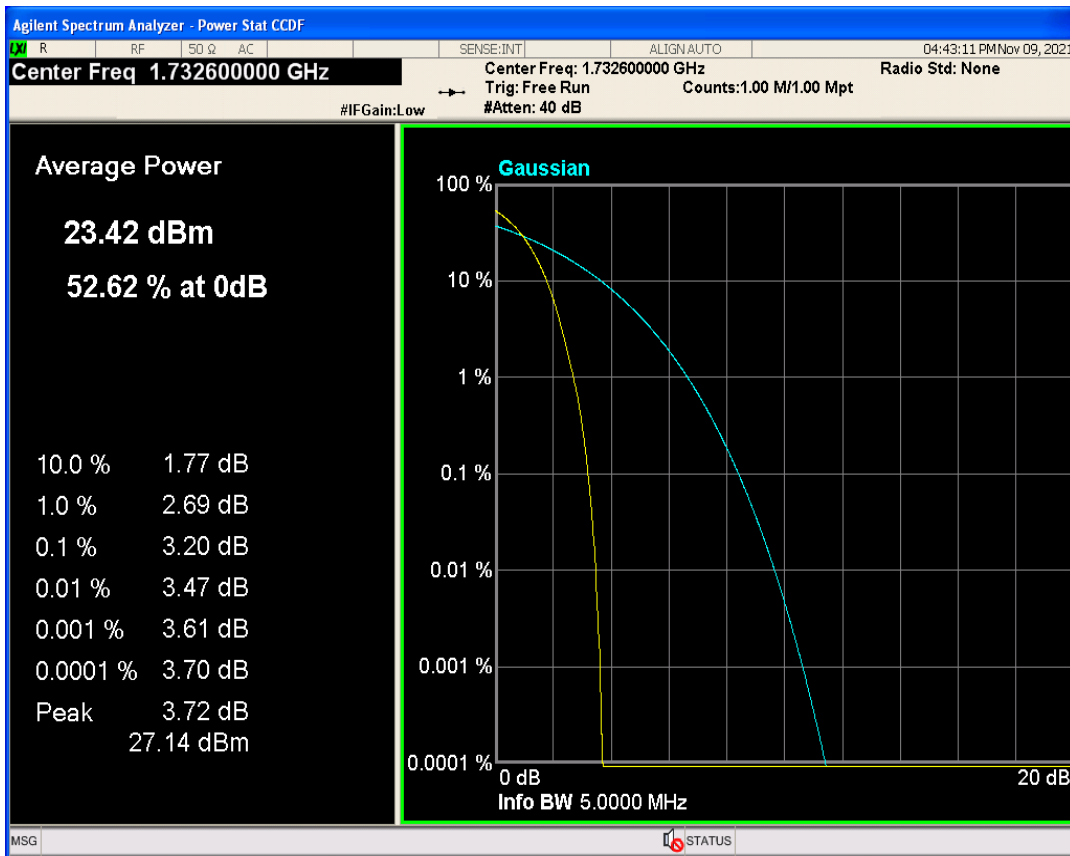

WCDMA Band2 Channel=9262

WCDMA Band2 Channel=9400

WCDMA Band2 Channel=9538

WCDMA Band4 Channel=1413

WCDMA Band4 Channel=1312

WCDMA Band4 Channel=1513

WCDMA Band5 Channel=4132

04 Occupied bandwidth