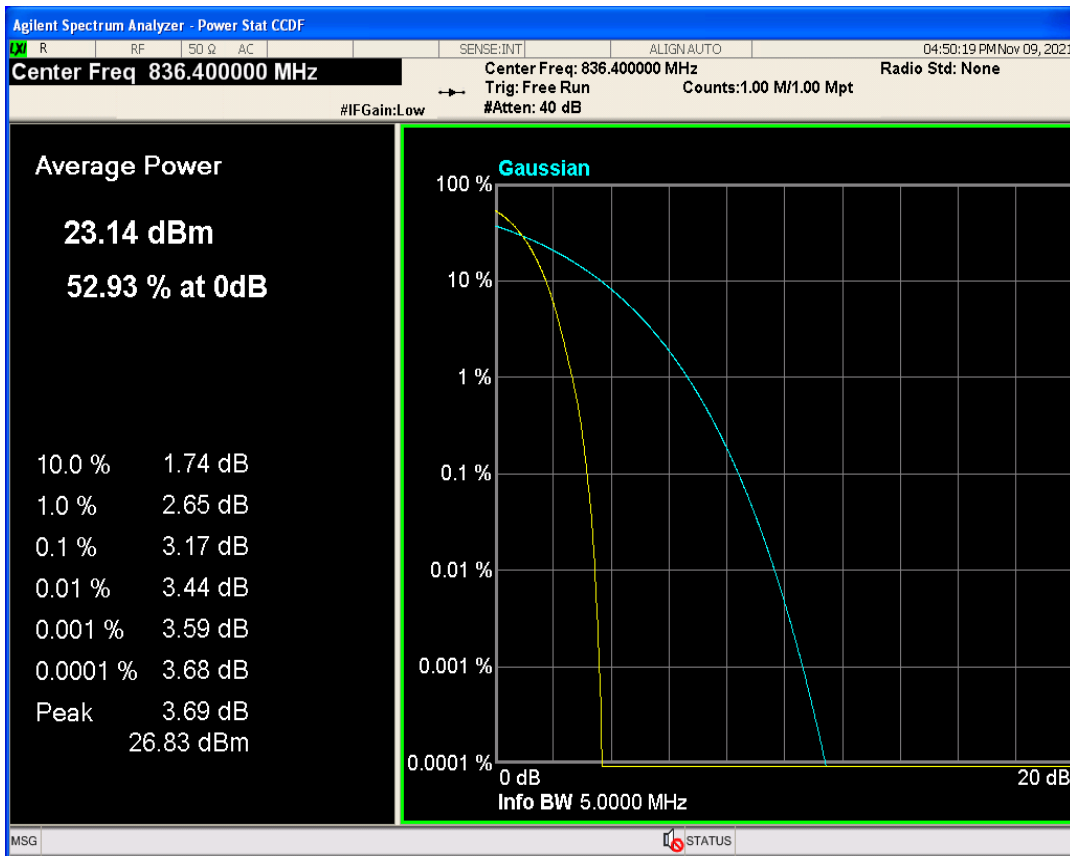

WCDMA Band2 Channel=9262

WCDMA Band2 Channel=9400

WCDMA Band2 Channel=9538

WCDMA Band4 Channel=1413

WCDMA Band4 Channel=1312

WCDMA Band4 Channel=1513

WCDMA Band5 Channel=4132

04 Occupied bandwidth