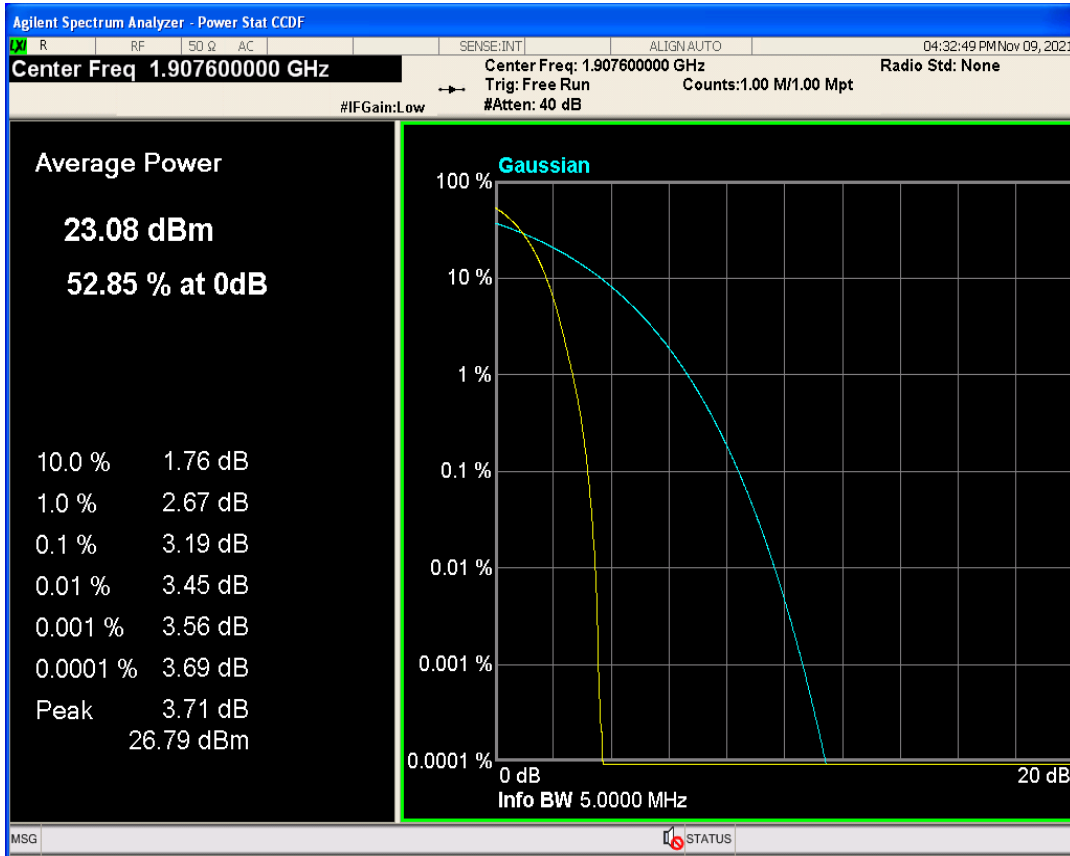

**03 Peak-to-Average Ratio**

Band	Channel	Frequency (MHz)	Result (dB)	high Limit (dB)	Verdict
WCDMA Band2	9262	1852.4	3.23	13	PASS
WCDMA Band2	9400	1880	3.22	13	PASS
WCDMA Band2	9538	1907.6	3.19	13	PASS
WCDMA Band4	1312	1712.4	2.02	13	PASS
WCDMA Band4	1413	1732.6	3.20	13	PASS
WCDMA Band4	1513	1752.6	1.63	13	PASS
WCDMA Band5	4132	826.4	3.22	13	PASS
WCDMA Band5	4182	836.4	3.17	13	PASS
WCDMA Band5	4233	846.6	3.20	13	PASS

WCDMA Band2 Channel=9262

WCDMA Band2 Channel=9400

WCDMA Band2 Channel=9538

WCDMA Band4 Channel=1413

WCDMA Band4 Channel=1312

WCDMA Band4 Channel=1513

WCDMA Band5 Channel=4132

04 Occupied bandwidth