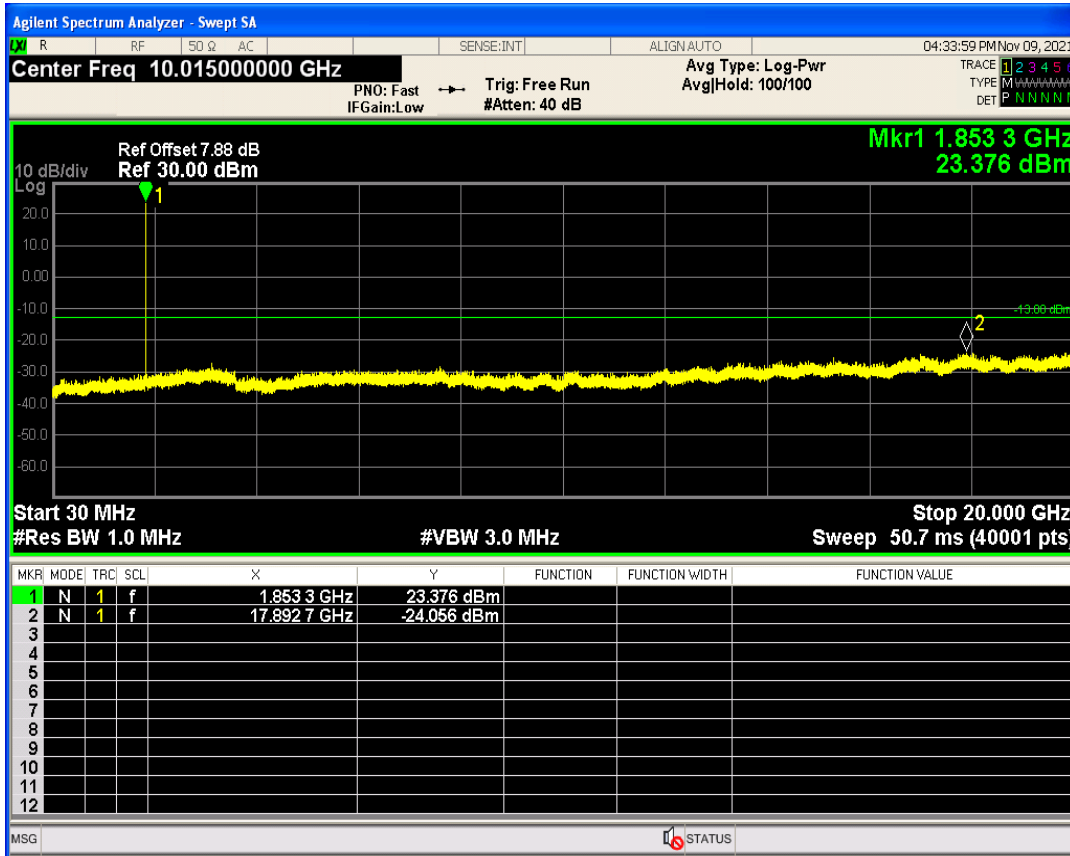

WCDMA Band2 Channel=9262

WCDMA Band2 Channel=9538

WCDMA Band4 Channel=1513

WCDMA Band4 Channel=1312

WCDMA Band5 Channel=4132

WCDMA Band5 Channel=4233

06 Out-of-band emissions

Band	Channel	Frequency (MHz)	Spur Freq (MHz)	Spur Level (dBm)	Limit (dBm)	Verdict
WCDMA Band2	9262	1852.4	17892.67	-24.05	-13	PASS
WCDMA Band2	9400	1880	17076.89	-23.69	-13	PASS
WCDMA Band2	9538	1907.6	19850.72	-23.51	-13	PASS
WCDMA Band4	1312	1712.4	17780.83	-23.73	-13	PASS
WCDMA Band4	1413	1732.6	18925.61	-23.54	-13	PASS
WCDMA Band4	1513	1752.6	18941.09	-24.11	-13	PASS
WCDMA Band5	4132	826.4	2656.35	-29.43	-13	PASS
WCDMA Band5	4182	836.4	3092.04	-30.39	-13	PASS
WCDMA Band5	4233	846.6	3168.81	-29.84	-13	PASS

WCDMA Band2 Channel=9400

WCDMA Band2 Channel=9262

WCDMA Band2 Channel=9538

WCDMA Band4 Channel=1312

WCDMA Band4 Channel=1513

WCDMA Band4 Channel=1413

WCDMA Band5 Channel=4182

WCDMA Band5 Channel=4132