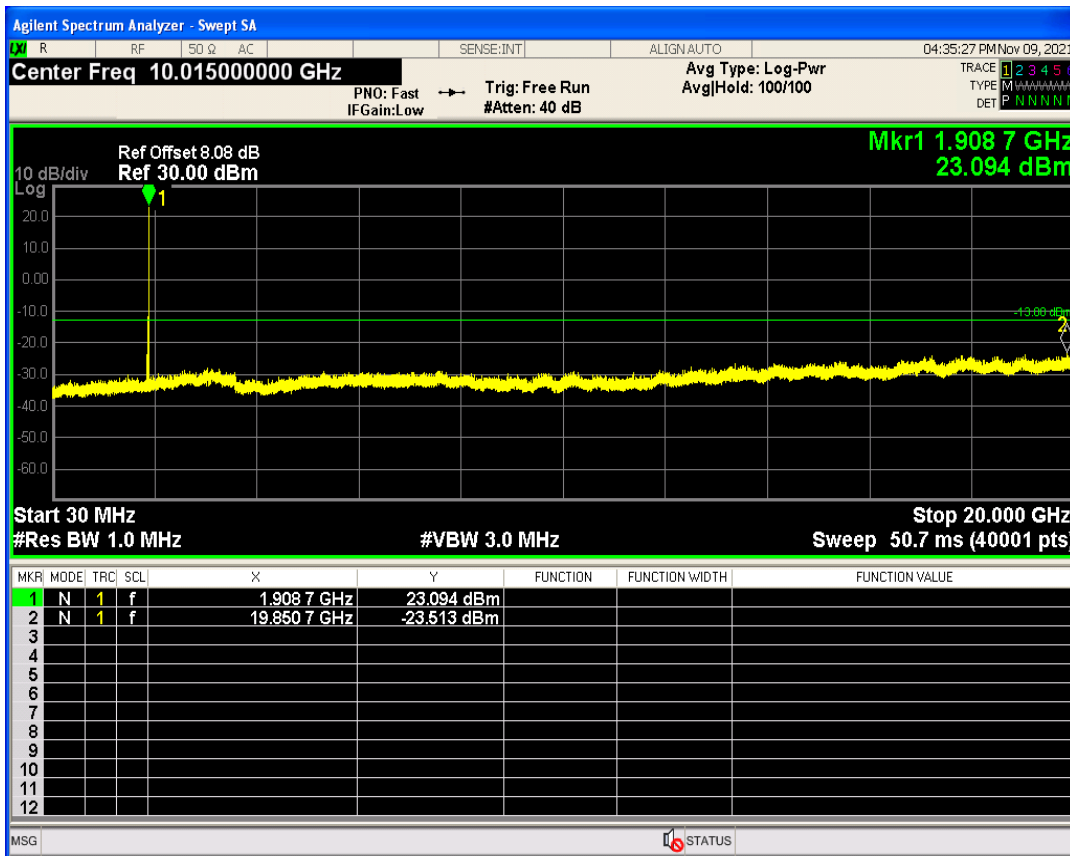

WCDMA Band2 Channel=9262

WCDMA Band2 Channel=9538

WCDMA Band4 Channel=1513

WCDMA Band4 Channel=1312

WCDMA Band5 Channel=4132

WCDMA Band5 Channel=4233

06 Out-of-band emissions

Band	Channel	Frequency (MHz)	Spur Freq (MHz)	Spur Level (dBm)	Limit (dBm)	Verdict
WCDMA Band2	9262	1852.4	17892.67	-24.05	-13	PASS
WCDMA Band2	9400	1880	17076.89	-23.69	-13	PASS
WCDMA Band2	9538	1907.6	19850.72	-23.51	-13	PASS
WCDMA Band4	1312	1712.4	17780.83	-23.73	-13	PASS
WCDMA Band4	1413	1732.6	18925.61	-23.54	-13	PASS
WCDMA Band4	1513	1752.6	18941.09	-24.11	-13	PASS
WCDMA Band5	4132	826.4	2656.35	-29.43	-13	PASS
WCDMA Band5	4182	836.4	3092.04	-30.39	-13	PASS
WCDMA Band5	4233	846.6	3168.81	-29.84	-13	PASS

WCDMA Band2 Channel=9400

WCDMA Band2 Channel=9262

WCDMA Band2 Channel=9538

WCDMA Band4 Channel=1312

WCDMA Band4 Channel=1513

WCDMA Band4 Channel=1413

WCDMA Band5 Channel=4182

WCDMA Band5 Channel=4132