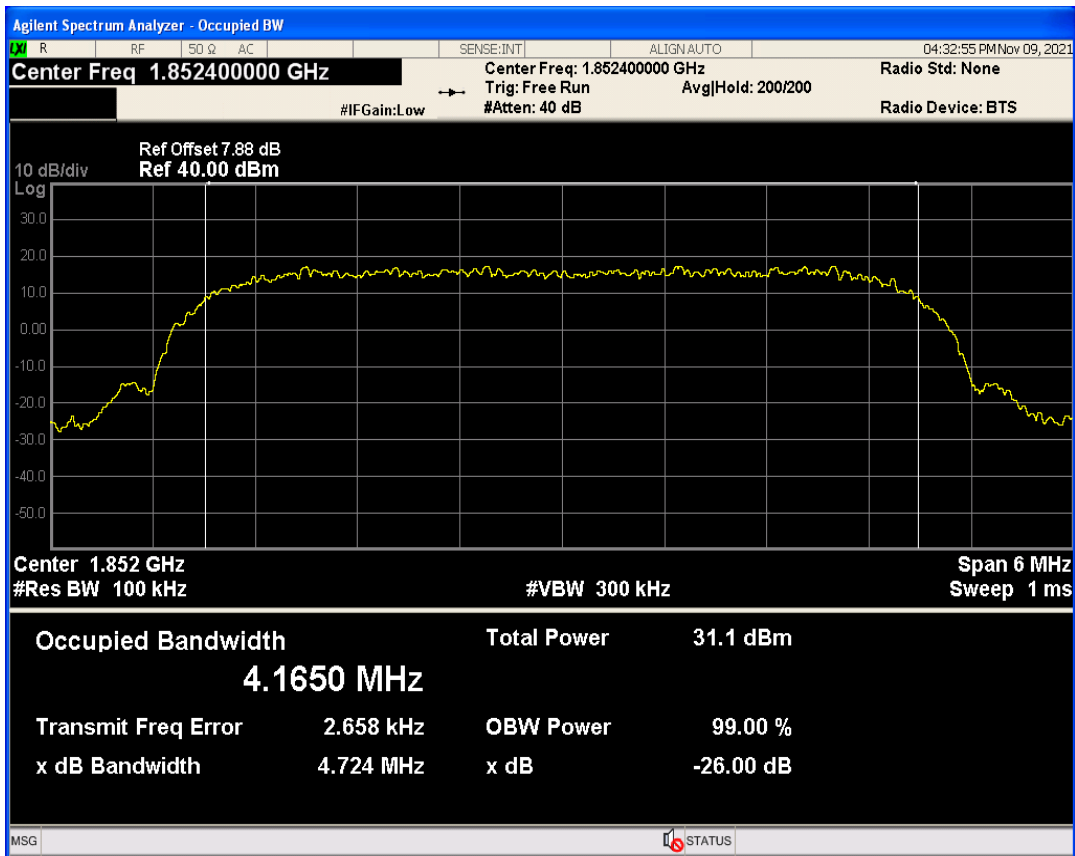

WCDMA Band2 Channel=9262