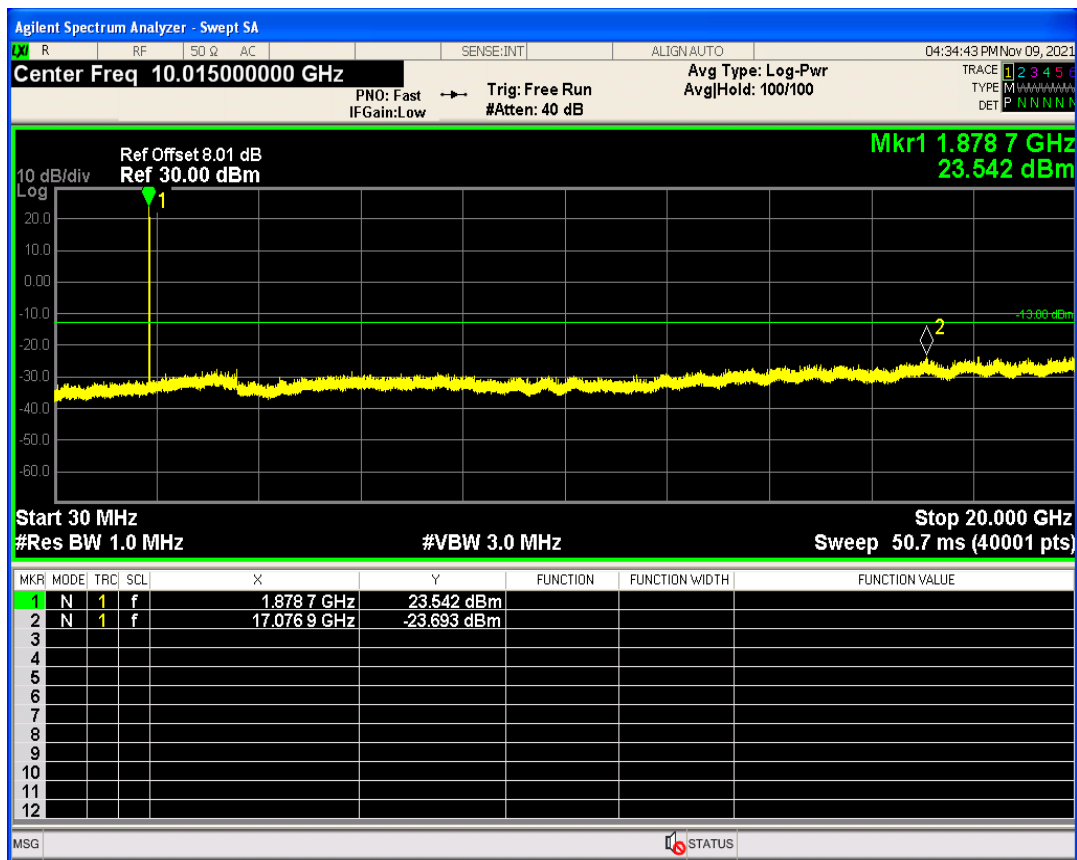

WCDMA Band2 Channel=9262

WCDMA Band2 Channel=9538

WCDMA Band4 Channel=1513

WCDMA Band4 Channel=1312

WCDMA Band5 Channel=4132

WCDMA Band5 Channel=4233

06 Out-of-band emissions

Band	Channel	Frequency (MHz)	Spur Freq (MHz)	Spur Level (dBm)	Limit (dBm)	Verdict
WCDMA Band2	9262	1852.4	17892.67	-24.05	-13	PASS
WCDMA Band2	9400	1880	17076.89	-23.69	-13	PASS
WCDMA Band2	9538	1907.6	19850.72	-23.51	-13	PASS
WCDMA Band4	1312	1712.4	17780.83	-23.73	-13	PASS
WCDMA Band4	1413	1732.6	18925.61	-23.54	-13	PASS
WCDMA Band4	1513	1752.6	18941.09	-24.11	-13	PASS
WCDMA Band5	4132	826.4	2656.35	-29.43	-13	PASS
WCDMA Band5	4182	836.4	3092.04	-30.39	-13	PASS
WCDMA Band5	4233	846.6	3168.81	-29.84	-13	PASS

WCDMA Band2 Channel=9400

WCDMA Band2 Channel=9262

WCDMA Band2 Channel=9538

WCDMA Band4 Channel=1312

WCDMA Band4 Channel=1513

WCDMA Band4 Channel=1413

WCDMA Band5 Channel=4182

WCDMA Band5 Channel=4132