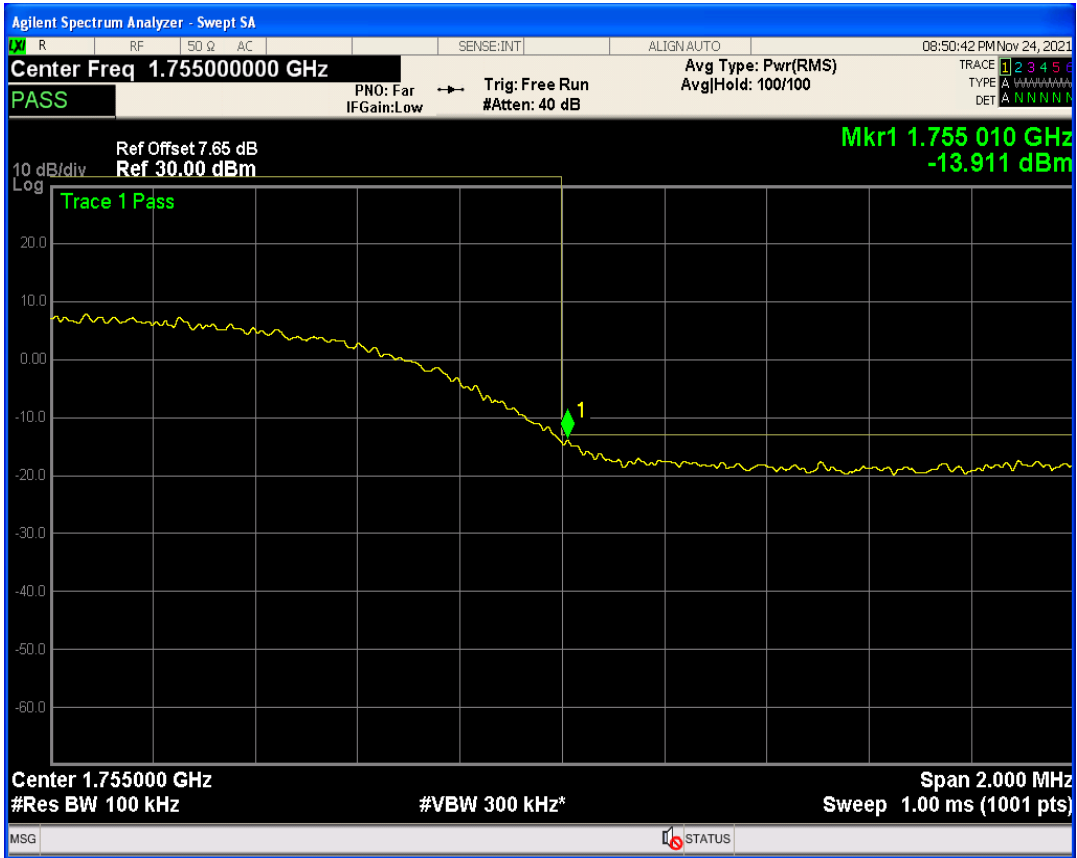

WCDMA Band4 Channel=1513