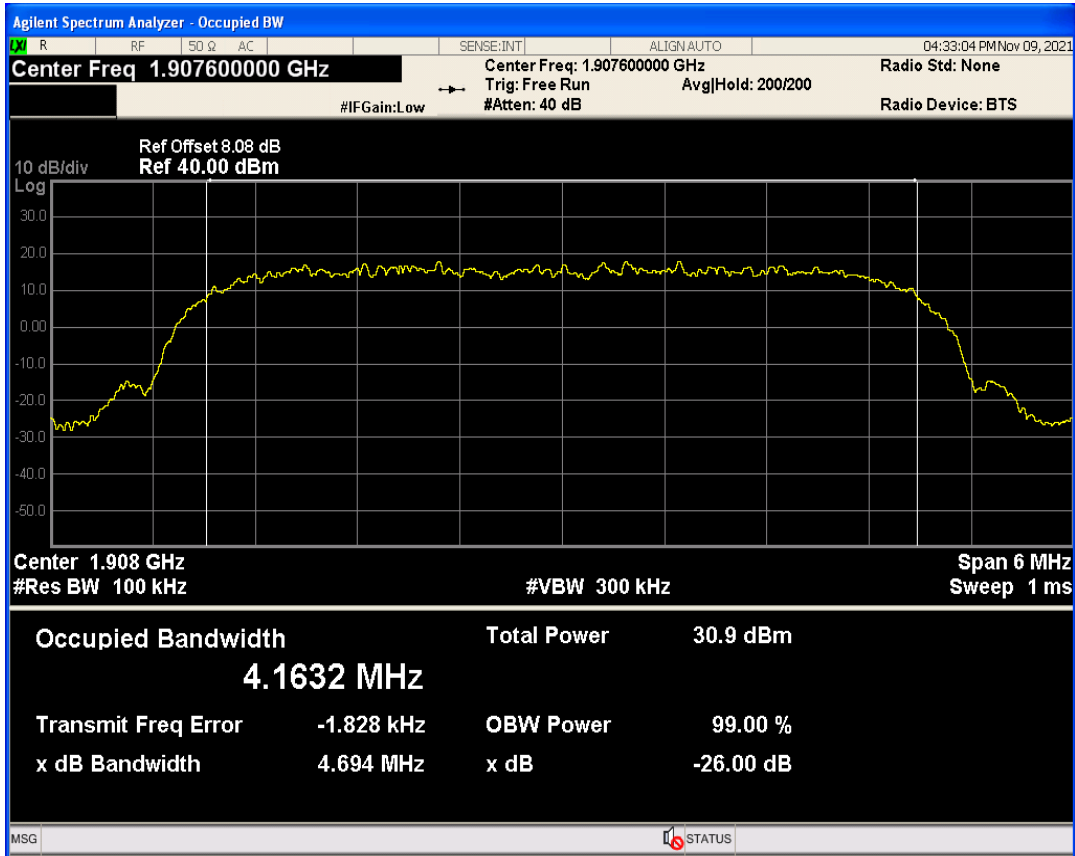

WCDMA Band2 Channel=9538