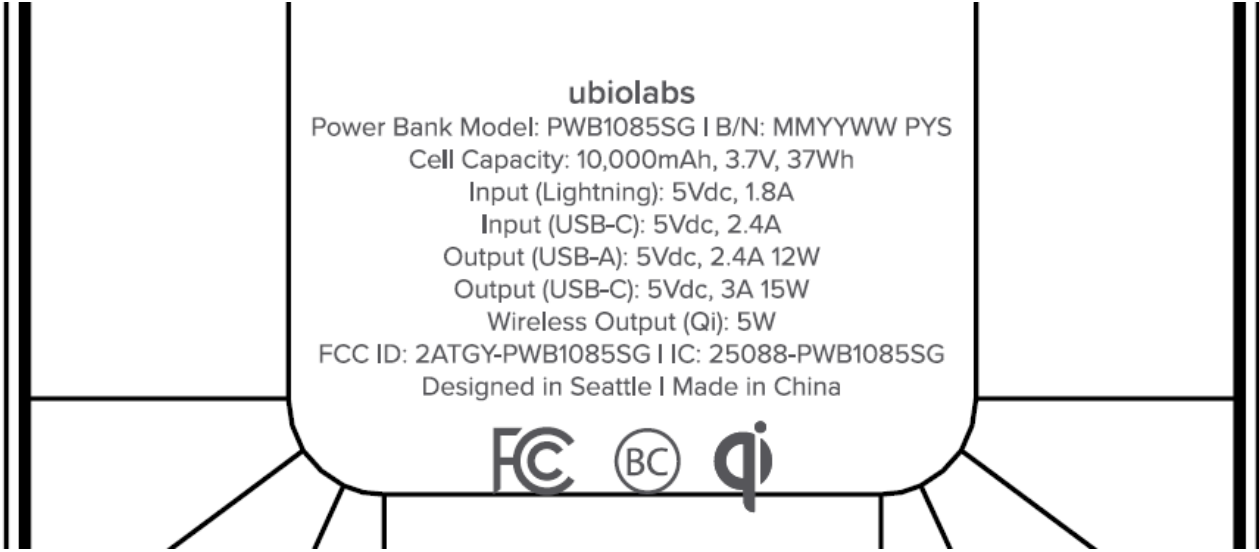

LABEL AND LOCATION

(Size: L5.0cm x 3.0cm)