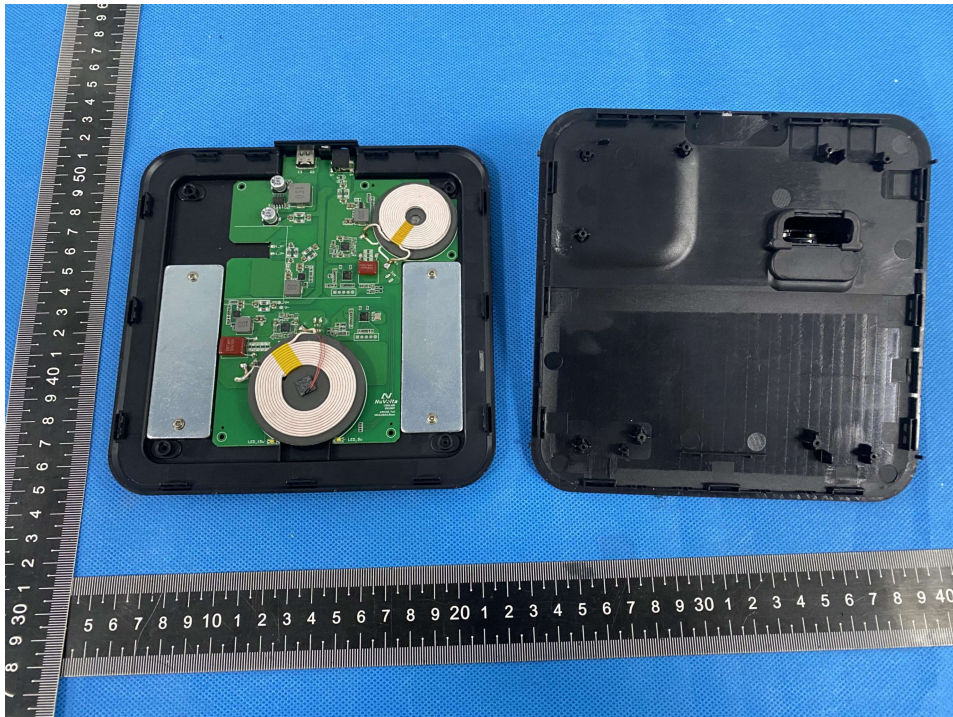

FCC ID:2ATGY-AWC1118

Photo 1

Photo 2

Photo 3

Photo 4

ANT
Coil 3

Photo 5

Photo 6