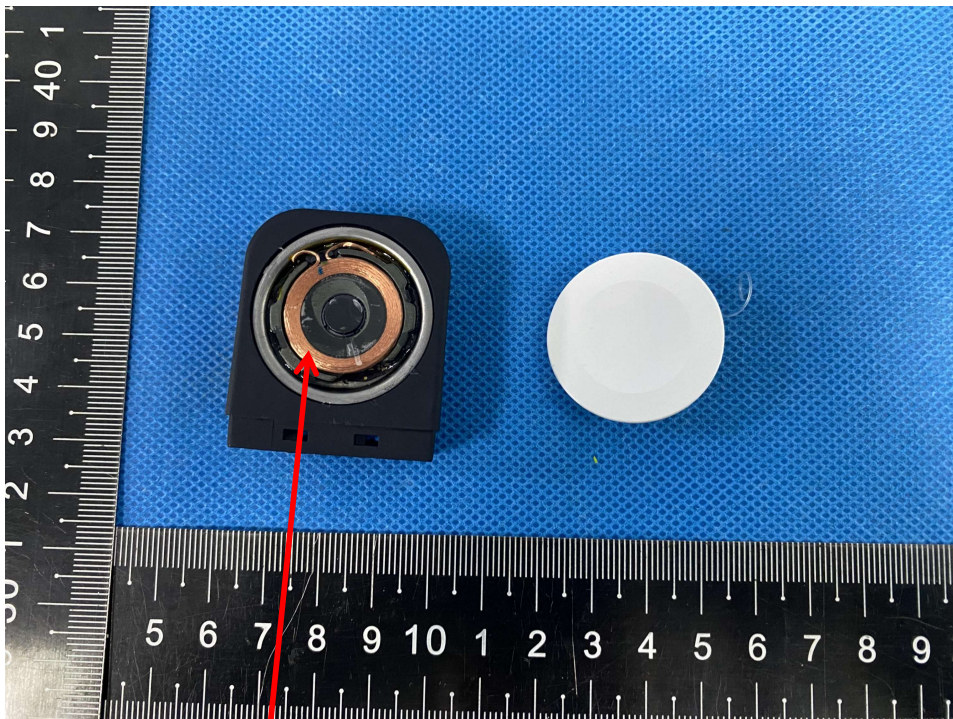

FCC ID:2ATGY-AWC1118

Photo 1

Photo 2

Photo 3

Photo 4

ANT
Coil 3

Photo 5

Photo 6