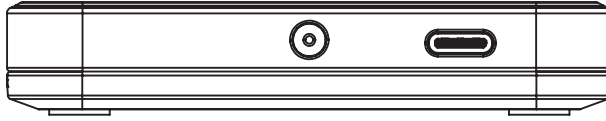

AWC1098AB - VECTOR FOR PRODUCTION

Pantone
Cool Gray 11c

DC IN